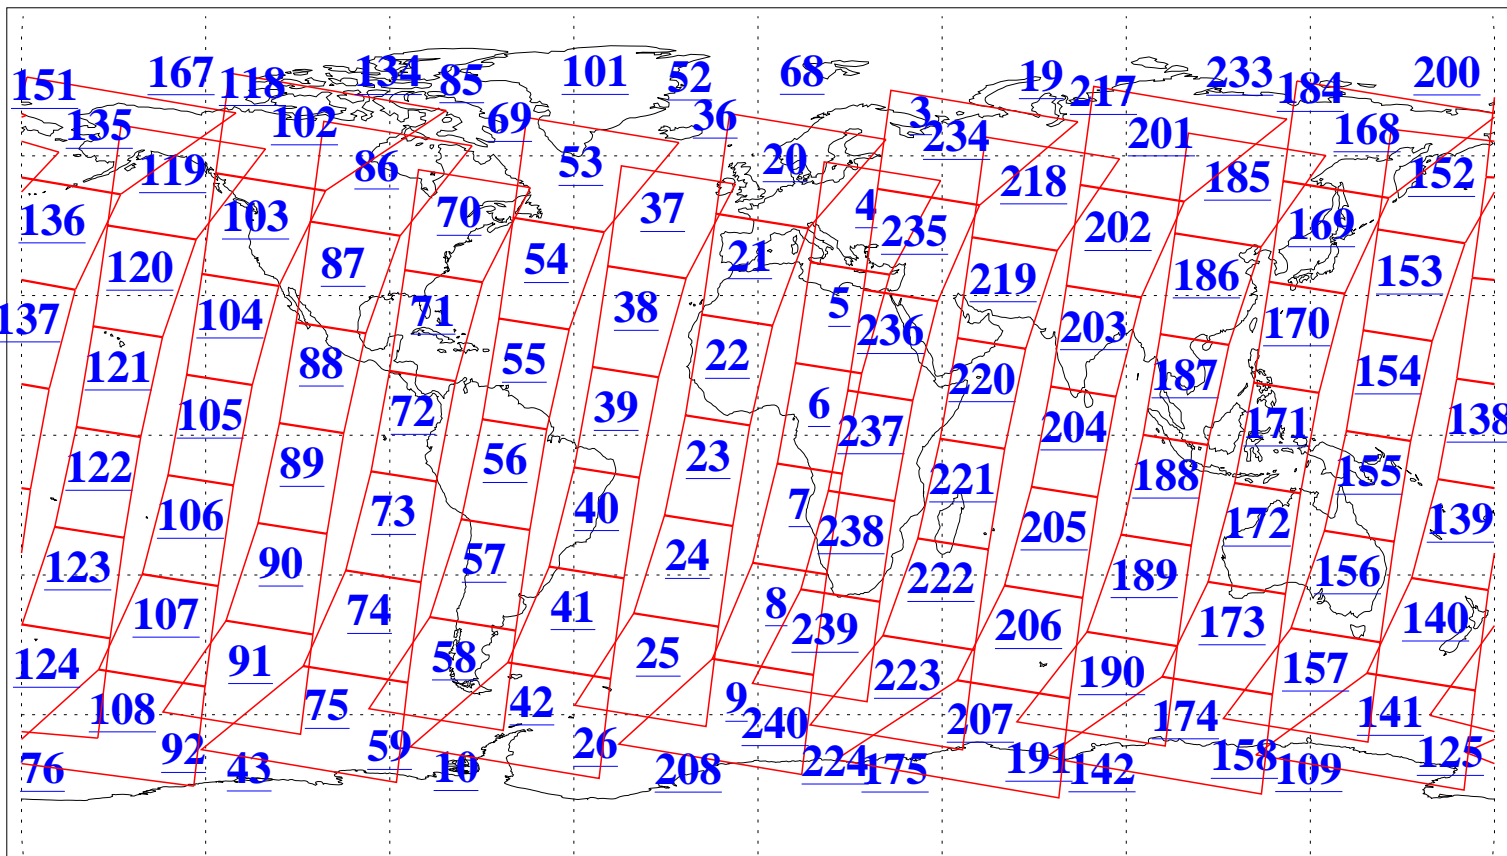

L1B Availability
AMSU Granules: 240
HSB Granules: 0
AIRS Granules: 240

18 Jun 2015
DoY 169
Aqua Day 4793
Granules: 1 to 120

Granules: 121 to 240

Legend: AMSU Available, HSB Available, AIRS Available

L1B Availability
AMSU Granules: 240
HSB Granules: 0
AIRS Granules: 240

18 Jun 2015
DoY 169
Aqua Day 4793
Ascending Granules

Descending Granules

Legend: AMSU Available, HSB Available, AIRS Available

L1B Availability
AMSU Granules: 240
HSB Granules: 0
AIRS Granules: 240

18 Jun 2015
DoY 169
Aqua Day 4793

Northern Hemisphere Granules

Southern Hemisphere Granules

Legend: AMSU Available, HSB Available, AIRS Available