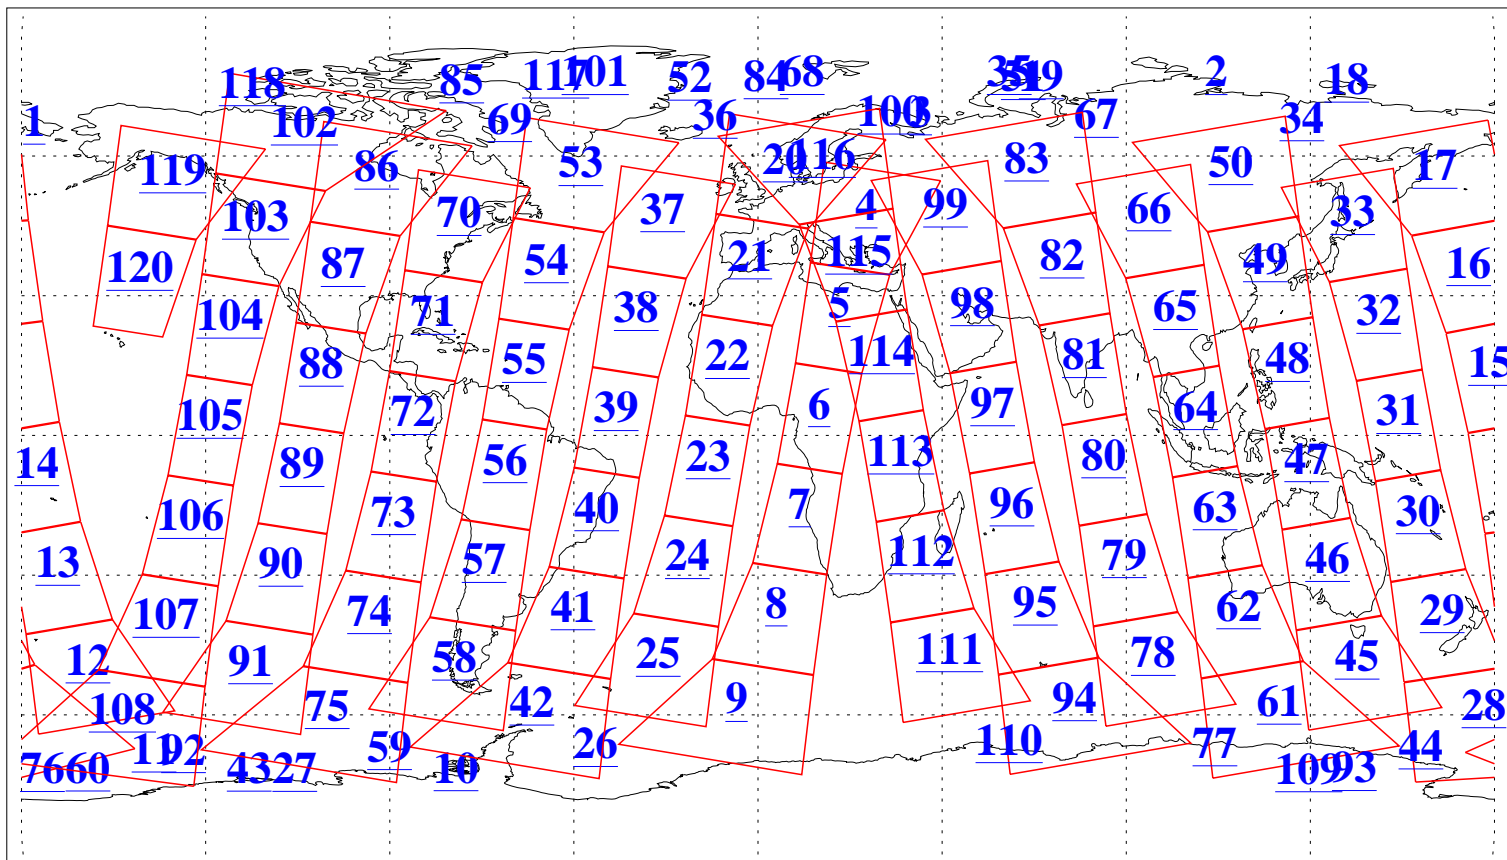

L1B Availability
AMSU Granules: 240
HSB Granules: 0
AIRS Granules: 240

18 Jun 2015
DoY 169
Aqua Day 4793
Granules: 1 to 120

Granules: 121 to 240

Legend: AMSU Available, HSB Available, AIRS Available

L1B Availability
AMSU Granules: 240
HSB Granules: 0
AIRS Granules: 240

18 Jun 2015
DoY 169
Aqua Day 4793
Ascending Granules

Descending Granules

Legend: AMSU Available, HSB Available, AIRS Available

L1B Availability
AMSU Granules: 240
HSB Granules: 0
AIRS Granules: 240

18 Jun 2015
DoY 169
Aqua Day 4793

Northern Hemisphere Granules

Southern Hemisphere Granules

Legend: AMSU Available, HSB Available, AIRS Available