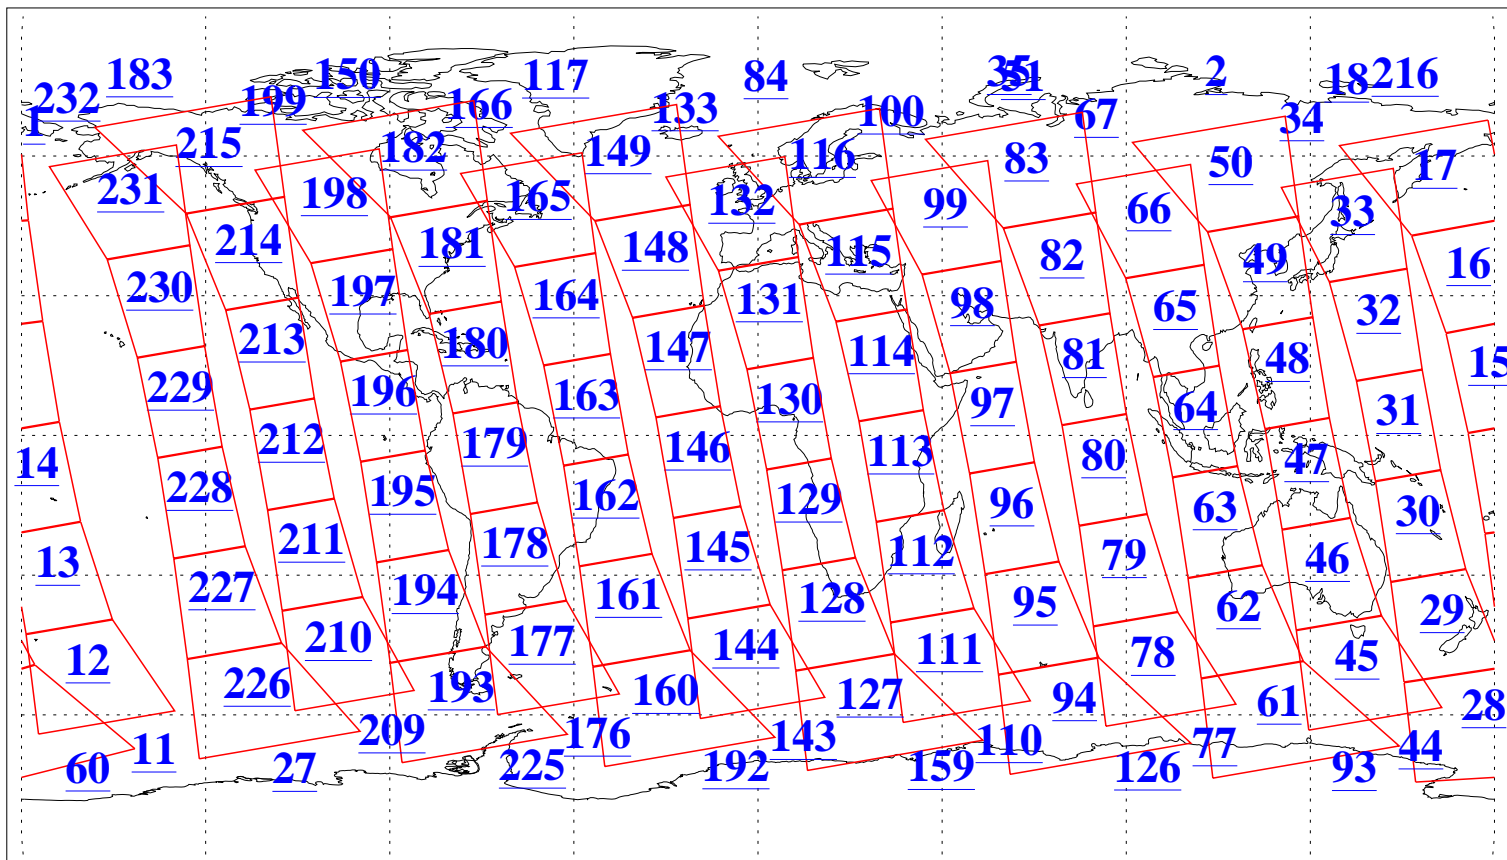

L1B Availability
AMSU Granules: 240
HSB Granules: 0
AIRS Granules: 240

18 Jun 2015
DoY 169
Aqua Day 4793
Granules: 1 to 120

Granules: 121 to 240

Legend: AMSU Available, HSB Available, AIRS Available

L1B Availability
AMSU Granules: 240
HSB Granules: 0
AIRS Granules: 240

18 Jun 2015
DoY 169
Aqua Day 4793
Ascending Granules

Descending Granules

Legend: AMSU Available, HSB Available, AIRS Available

L1B Availability
AMSU Granules: 240
HSB Granules: 0
AIRS Granules: 240

18 Jun 2015
DoY 169
Aqua Day 4793

Northern Hemisphere Granules

Southern Hemisphere Granules

Legend: AMSU Available, HSB Available, AIRS Available