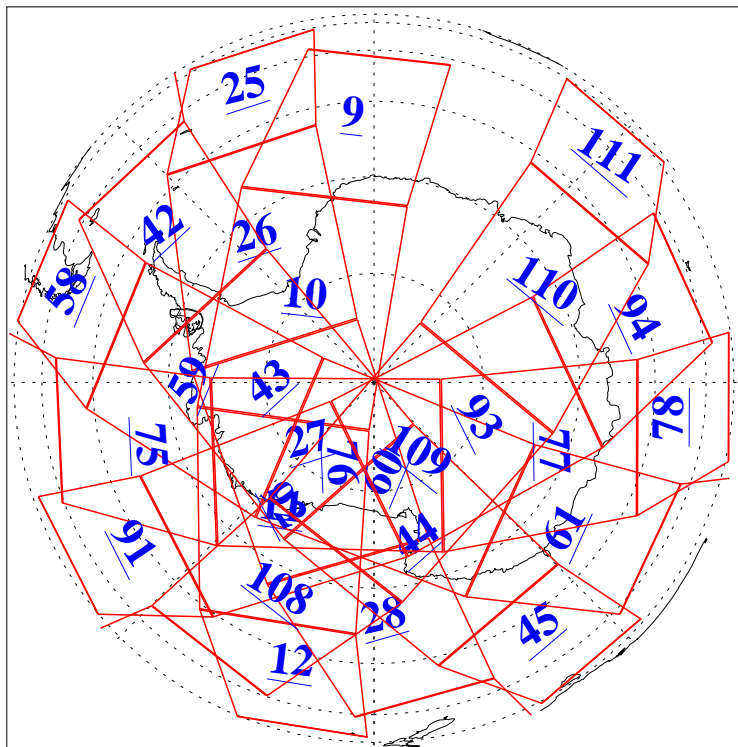

L1B Availability
AMSU Granules: 240
HSB Granules: 0
AIRS Granules: 240

18 Jun 2015
DoY 169
Aqua Day 4793
Granules: 1 to 120

Granules: 121 to 240

Legend: AMSU Available, HSB Available, AIRS Available

L1B Availability
AMSU Granules: 240
HSB Granules: 0
AIRS Granules: 240

18 Jun 2015
DoY 169
Aqua Day 4793
Ascending Granules

Descending Granules

Legend: AMSU Available, HSB Available, AIRS Available

L1B Availability
AMSU Granules: 240
HSB Granules: 0
AIRS Granules: 240

18 Jun 2015
DoY 169
Aqua Day 4793

Northern Hemisphere Granules

Southern Hemisphere Granules

Legend: AMSU Available, HSB Available, AIRS Available