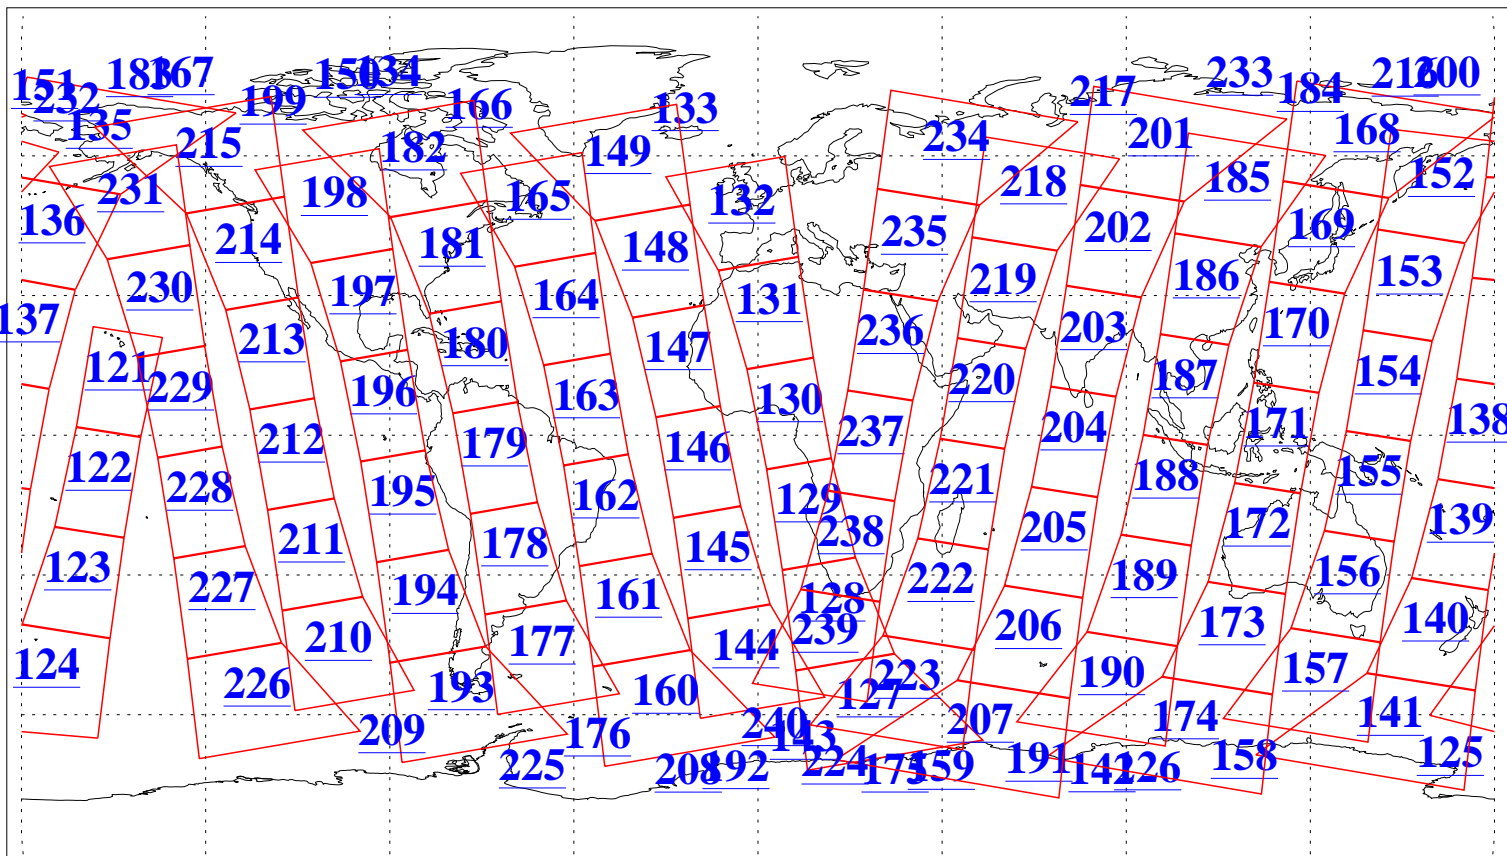

L1B Availability
AMSU Granules: 240
HSB Granules: 0
AIRS Granules: 240

18 Jun 2015
DoY 169
Aqua Day 4793
Granules: 1 to 120

Granules: 121 to 240

Legend: AMSU Available, HSB Available, AIRS Available

L1B Availability
AMSU Granules: 240
HSB Granules: 0
AIRS Granules: 240

18 Jun 2015
DoY 169
Aqua Day 4793
Ascending Granules

Descending Granules

Legend: AMSU Available, HSB Available, AIRS Available

L1B Availability
AMSU Granules: 240
HSB Granules: 0
AIRS Granules: 240

18 Jun 2015
DoY 169
Aqua Day 4793

Northern Hemisphere Granules

Southern Hemisphere Granules

Legend: AMSU Available, HSB Available, AIRS Available