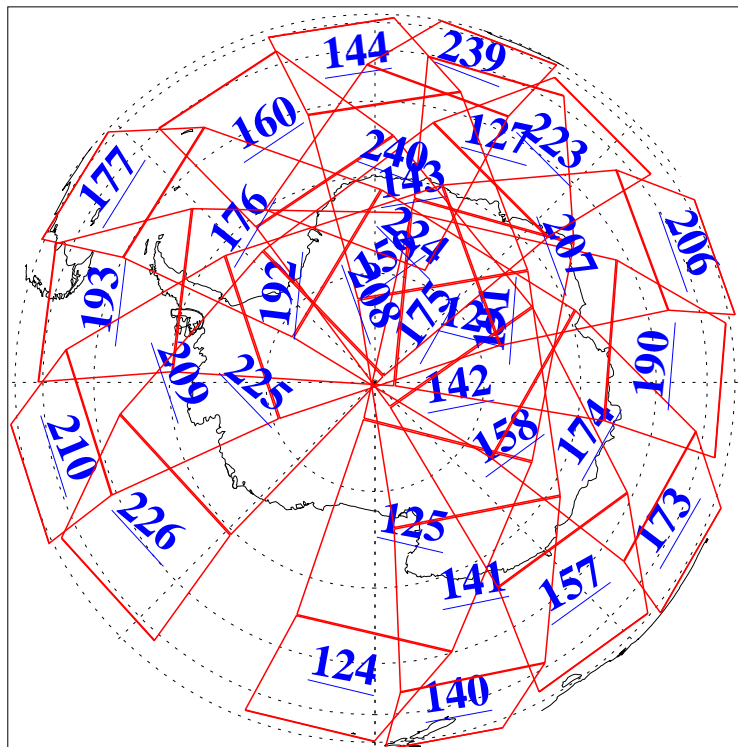

L1B Availability
AMSU Granules: 240
HSB Granules: 0
AIRS Granules: 240

18 Jun 2015
DoY 169
Aqua Day 4793
Granules: 1 to 120

Granules: 121 to 240

Legend: AMSU Available, HSB Available, AIRS Available

L1B Availability
AMSU Granules: 240
HSB Granules: 0
AIRS Granules: 240

18 Jun 2015
DoY 169
Aqua Day 4793
Ascending Granules

Descending Granules

Legend: AMSU Available, HSB Available, AIRS Available

L1B Availability
AMSU Granules: 240
HSB Granules: 0
AIRS Granules: 240

18 Jun 2015
DoY 169
Aqua Day 4793

Northern Hemisphere Granules

Southern Hemisphere Granules

Legend: AMSU Available, HSB Available, AIRS Available