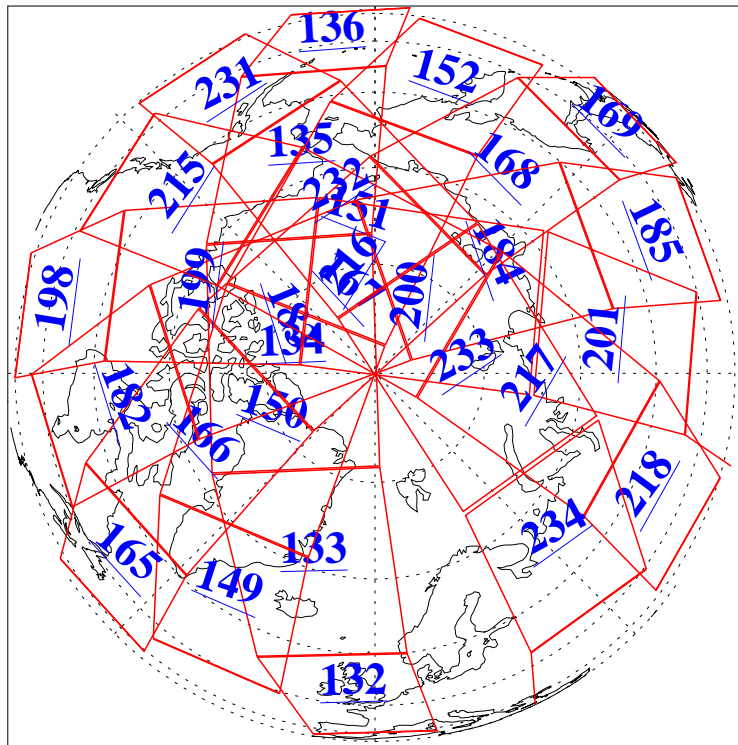

18 Jun 2015
DoY 169
Aqua Day 4793
Ascending Granules

Descending Granules

Legend: AMSU Available, HSB Available, AIRS Available

L1B Availability
AMSU Granules: 240
HSB Granules: 0
AIRS Granules: 240

18 Jun 2015
DoY 169
Aqua Day 4793

Northern Hemisphere Granules

Southern Hemisphere Granules

Legend: AMSU Available, HSB Available, AIRS Available