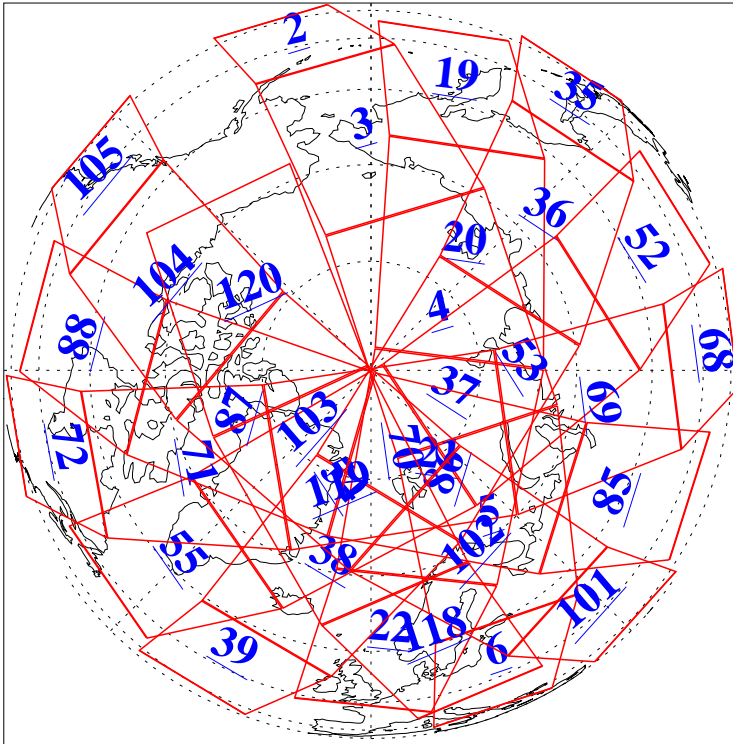

L1B Availability
AMSU Granules: 240
HSB Granules: 0
AIRS Granules: 240

16 Jun 2015
DoY 167
Aqua Day 4791
Granules: 1 to 120

Granules: 121 to 240

Legend: AMSU Available, HSB Available, AIRS Available

L1B Availability
AMSU Granules: 240
HSB Granules: 0
AIRS Granules: 240

16 Jun 2015
DoY 167
Aqua Day 4791
Ascending Granules

Descending Granules

Legend: AMSU Available, HSB Available, AIRS Available

L1B Availability
 AMSU Granules: 240
 HSB Granules: 0
 AIRS Granules: 240

16 Jun 2015
 DoY 167
 Aqua Day 4791

Northern Hemisphere Granules

Southern Hemisphere Granules

Legend: AMSU Available, HSB Available, AIRS Available