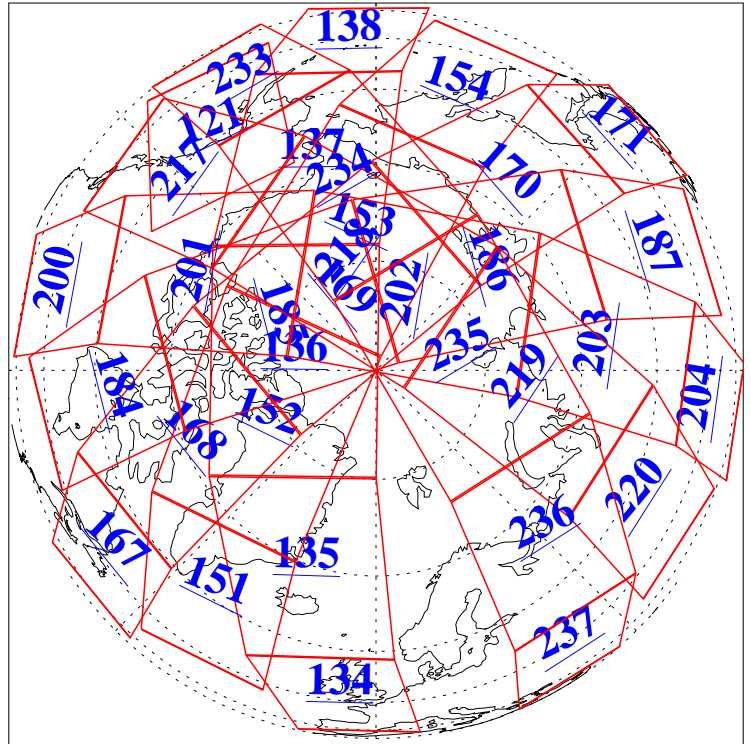

L1B Availability
AMSU Granules: 240
HSB Granules: 0
AIRS Granules: 240

16 Jun 2015
DoY 167
Aqua Day 4791
Granules: 1 to 120

Granules: 121 to 240

Legend: AMSU Available, HSB Available, AIRS Available

L1B Availability
AMSU Granules: 240
HSB Granules: 0
AIRS Granules: 240

16 Jun 2015
DoY 167
Aqua Day 4791
Ascending Granules

Descending Granules

Legend: AMSU Available, HSB Available, AIRS Available

L1B Availability
 AMSU Granules: 240
 HSB Granules: 0
 AIRS Granules: 240

16 Jun 2015
 DoY 167
 Aqua Day 4791

Northern Hemisphere Granules

Southern Hemisphere Granules

Legend: AMSU Available, HSB Available, AIRS Available