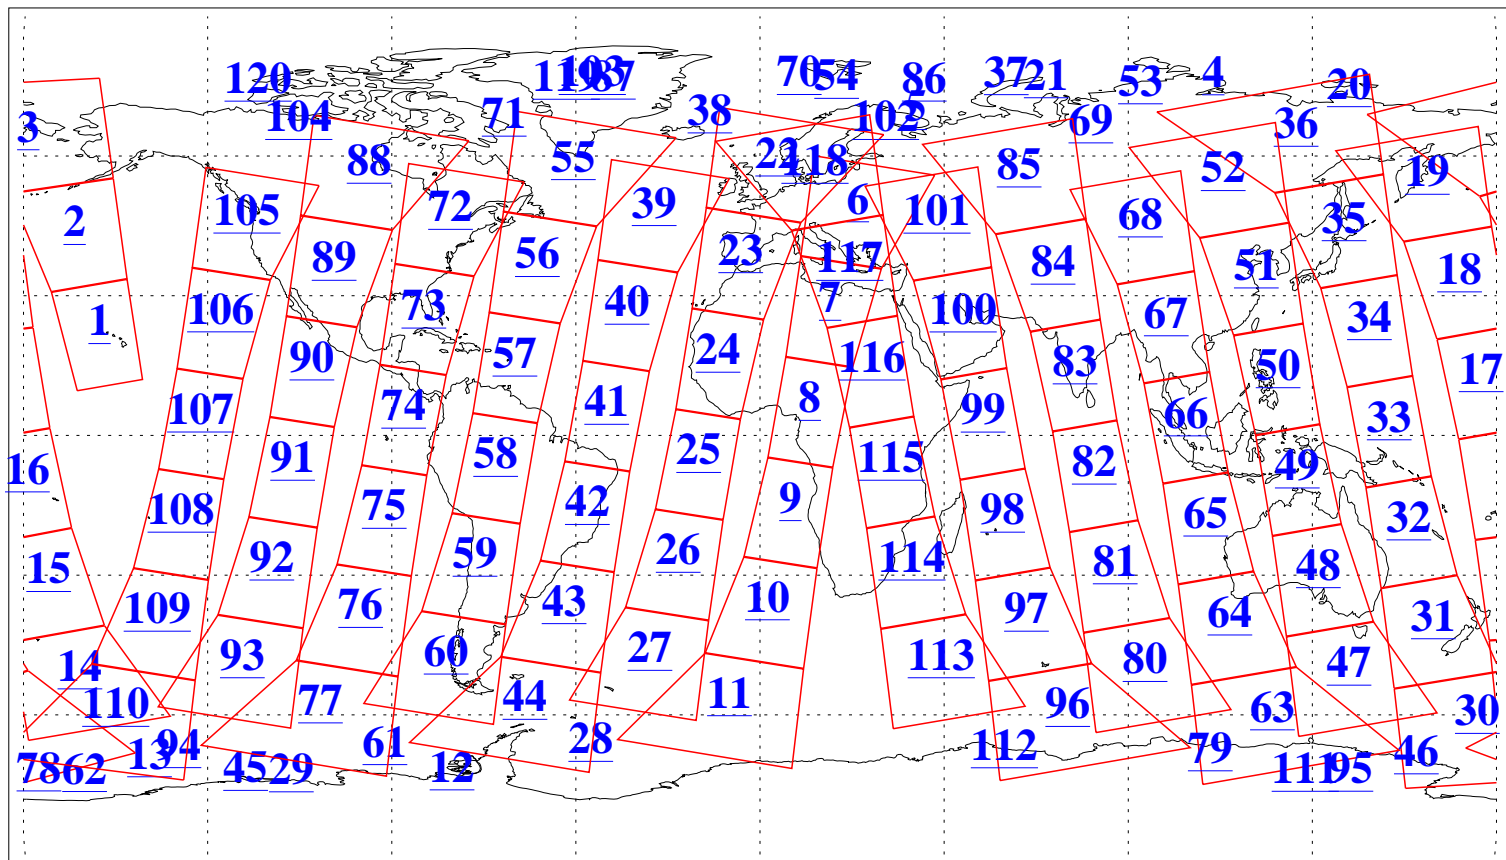

L1B Availability
AMSU Granules: 240
HSB Granules: 0
AIRS Granules: 240

16 Jun 2015
DoY 167
Aqua Day 4791
Granules: 1 to 120

Granules: 121 to 240

Legend: AMSU Available, HSB Available, AIRS Available

L1B Availability
AMSU Granules: 240
HSB Granules: 0
AIRS Granules: 240

16 Jun 2015
DoY 167
Aqua Day 4791
Ascending Granules

Descending Granules

Legend: AMSU Available, HSB Available, AIRS Available

L1B Availability
 AMSU Granules: 240
 HSB Granules: 0
 AIRS Granules: 240

16 Jun 2015
 DoY 167
 Aqua Day 4791

Northern Hemisphere Granules

Southern Hemisphere Granules

Legend: AMSU Available, HSB Available, AIRS Available