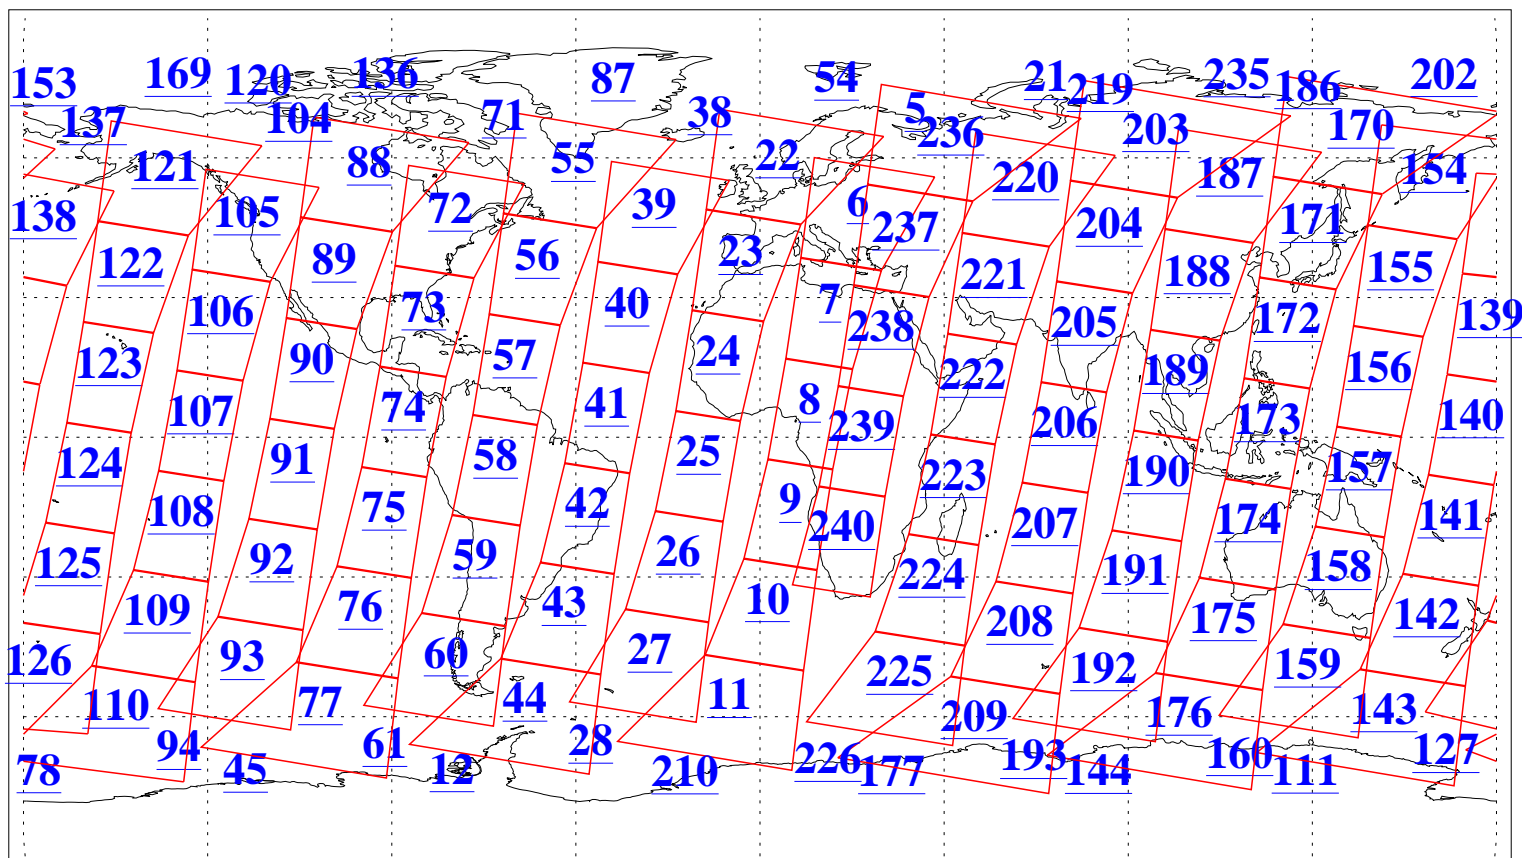

L1B Availability
AMSU Granules: 240
HSB Granules: 0
AIRS Granules: 240

16 Jun 2015
DoY 167
Aqua Day 4791
Granules: 1 to 120

Granules: 121 to 240

Legend: AMSU Available, HSB Available, AIRS Available

L1B Availability
AMSU Granules: 240
HSB Granules: 0
AIRS Granules: 240

16 Jun 2015
DoY 167
Aqua Day 4791
Ascending Granules

Descending Granules

Legend: AMSU Available, HSB Available, AIRS Available

L1B Availability
 AMSU Granules: 240
 HSB Granules: 0
 AIRS Granules: 240

16 Jun 2015
 DoY 167
 Aqua Day 4791

Northern Hemisphere Granules

Southern Hemisphere Granules

Legend: AMSU Available, HSB Available, AIRS Available