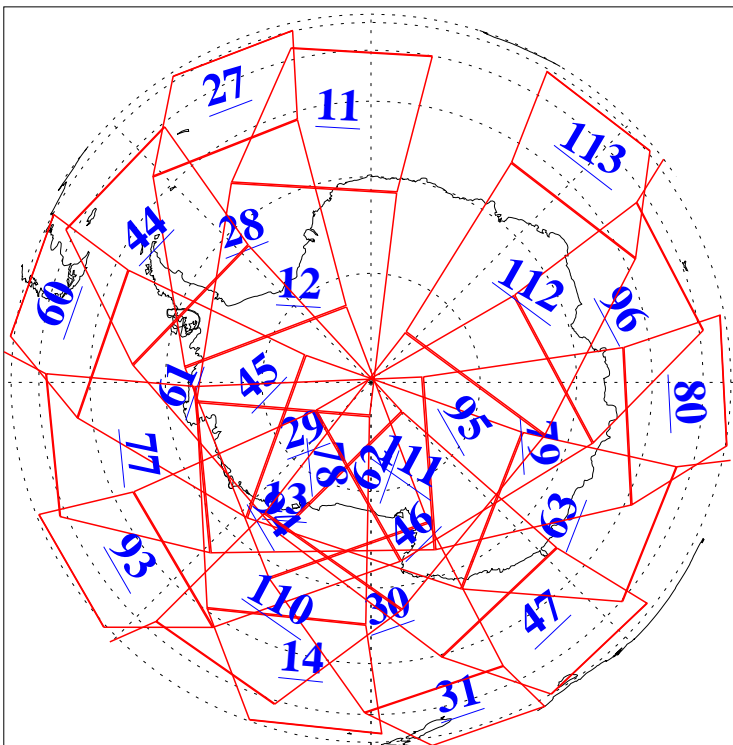

L1B Availability
AMSU Granules: 240
HSB Granules: 0
AIRS Granules: 240

16 Jun 2015
DoY 167
Aqua Day 4791
Granules: 1 to 120

Granules: 121 to 240

Legend: AMSU Available, HSB Available, AIRS Available

L1B Availability
AMSU Granules: 240
HSB Granules: 0
AIRS Granules: 240

16 Jun 2015
DoY 167
Aqua Day 4791
Ascending Granules

Descending Granules

Legend: AMSU Available, HSB Available, AIRS Available

L1B Availability
 AMSU Granules: 240
 HSB Granules: 0
 AIRS Granules: 240

16 Jun 2015
 DoY 167
 Aqua Day 4791

Northern Hemisphere Granules

Southern Hemisphere Granules

Legend: AMSU Available, HSB Available, AIRS Available