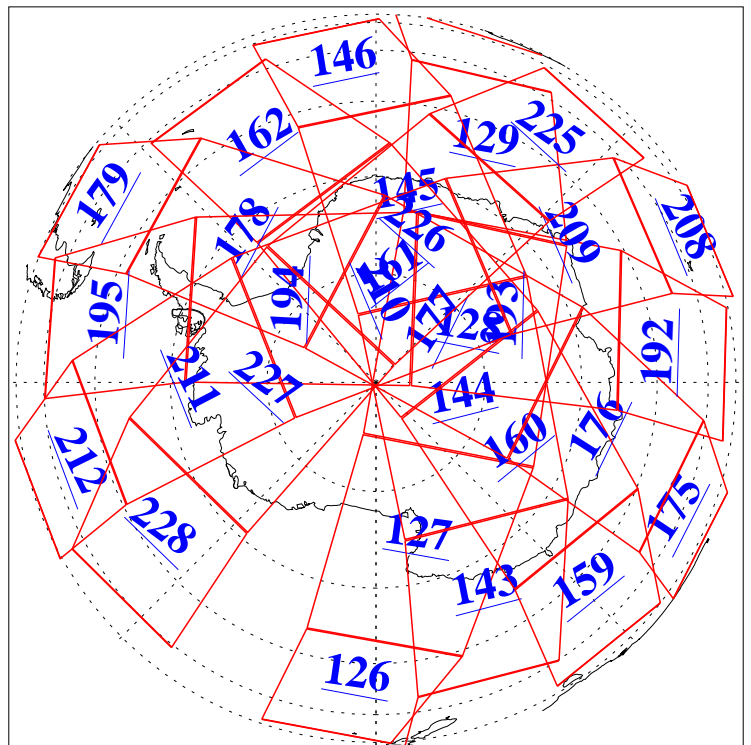

L1B Availability
AMSU Granules: 240
HSB Granules: 0
AIRS Granules: 240

16 Jun 2015
DoY 167
Aqua Day 4791
Granules: 1 to 120

Granules: 121 to 240

Legend: AMSU Available, HSB Available, AIRS Available

L1B Availability
AMSU Granules: 240
HSB Granules: 0
AIRS Granules: 240

16 Jun 2015
DoY 167
Aqua Day 4791
Ascending Granules

Descending Granules

Legend: AMSU Available, HSB Available, AIRS Available

L1B Availability
 AMSU Granules: 240
 HSB Granules: 0
 AIRS Granules: 240

16 Jun 2015
 DoY 167
 Aqua Day 4791

Northern Hemisphere Granules

Southern Hemisphere Granules

Legend: AMSU Available, HSB Available, AIRS Available