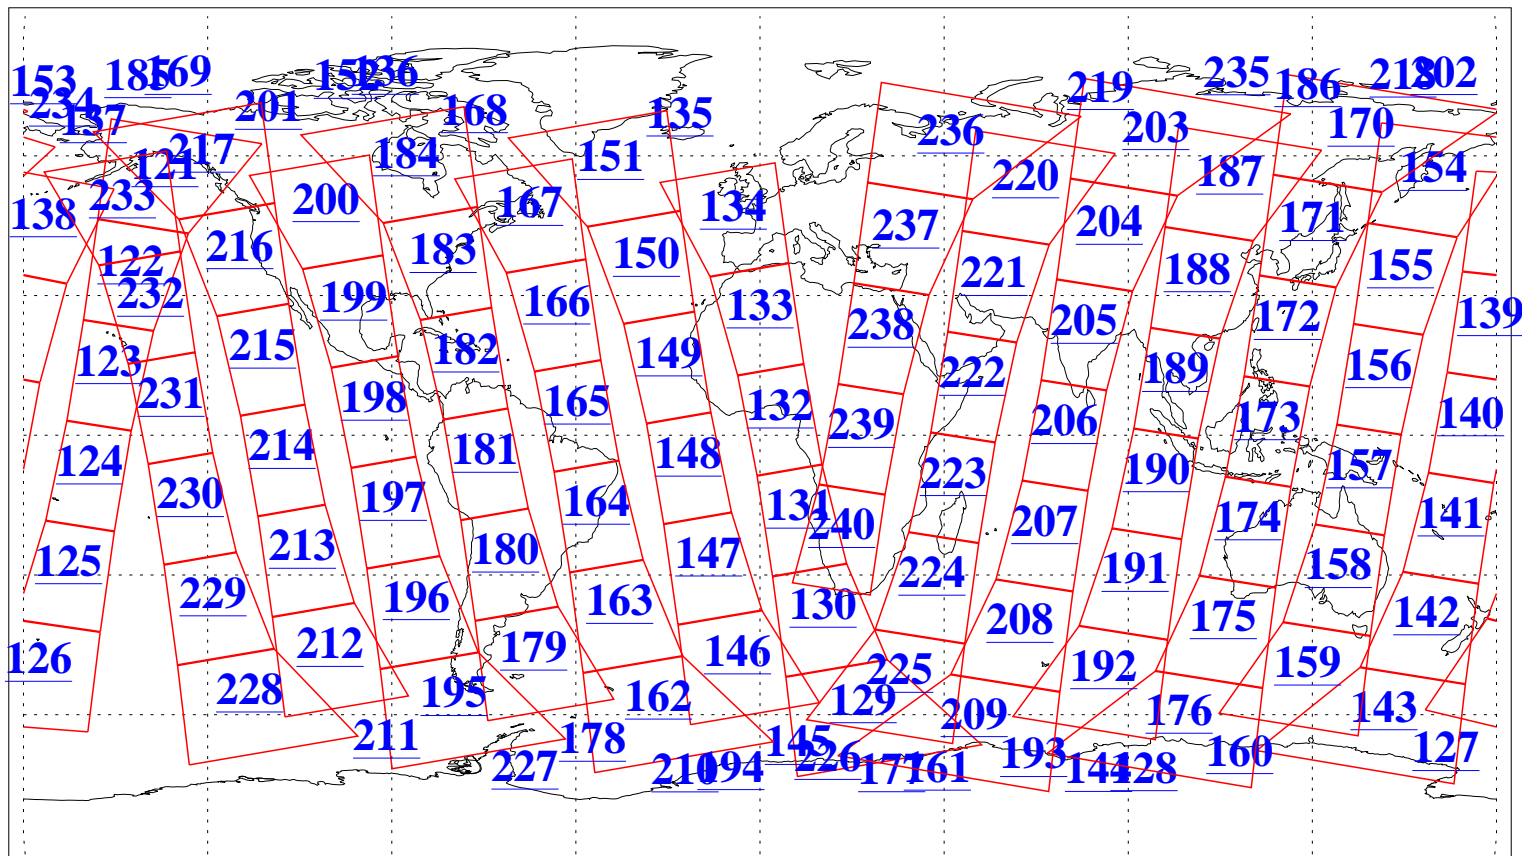

L1B Availability
AMSU Granules: 240
HSB Granules: 0
AIRS Granules: 240

16 Jun 2015
DoY 167
Aqua Day 4791
Granules: 1 to 120

Granules: 121 to 240

Legend: AMSU Available, HSB Available, AIRS Available

L1B Availability
AMSU Granules: 240
HSB Granules: 0
AIRS Granules: 240

16 Jun 2015
DoY 167
Aqua Day 4791
Ascending Granules

Descending Granules

Legend: AMSU Available, HSB Available, AIRS Available

L1B Availability
 AMSU Granules: 240
 HSB Granules: 0
 AIRS Granules: 240

16 Jun 2015
 DoY 167
 Aqua Day 4791

Northern Hemisphere Granules

Southern Hemisphere Granules

Legend: AMSU Available, HSB Available, AIRS Available