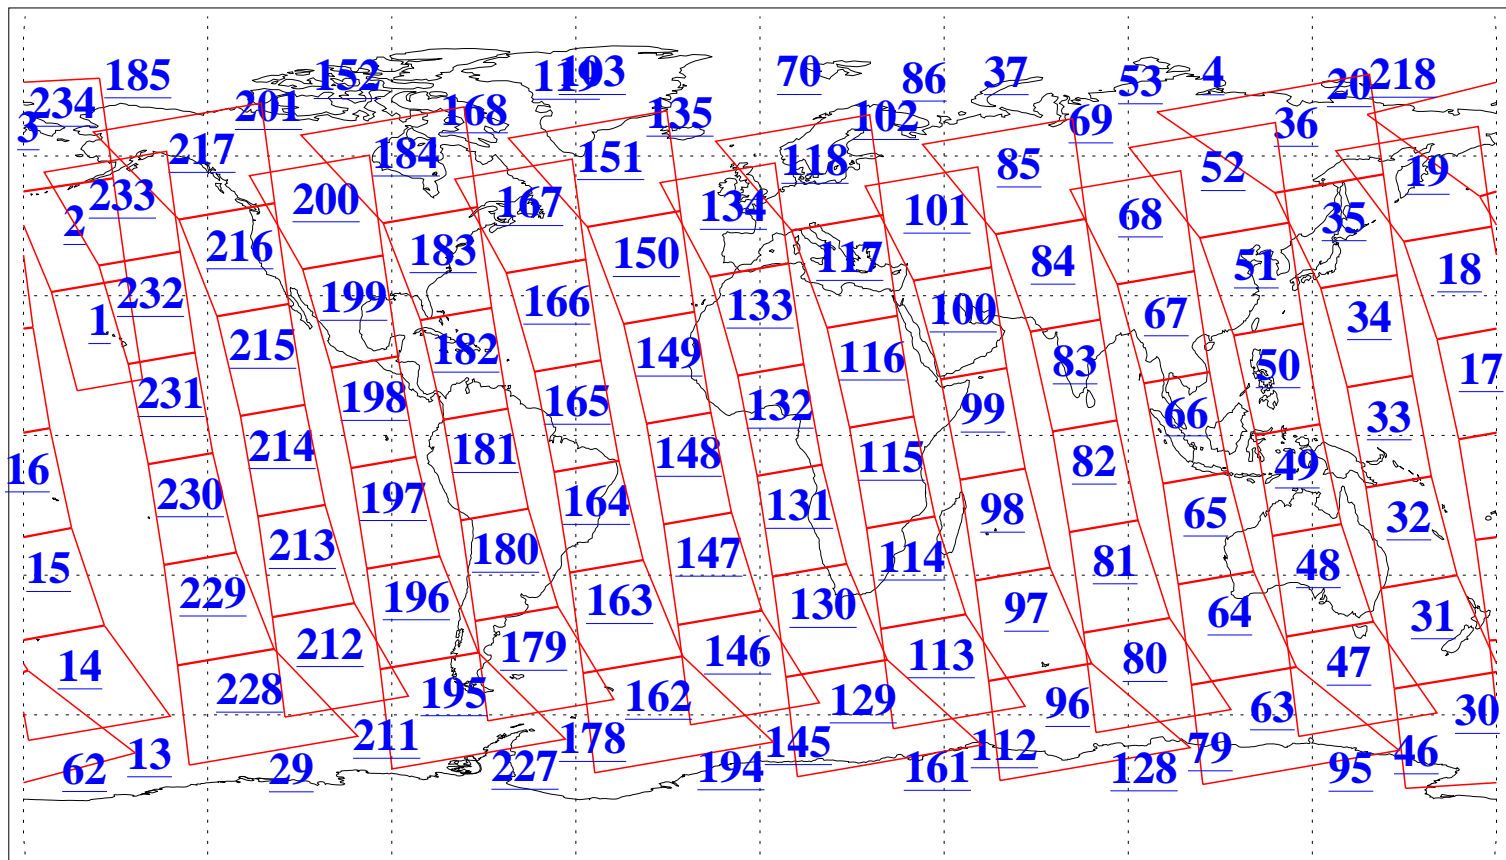

L1B Availability
AMSU Granules: 240
HSB Granules: 0
AIRS Granules: 240

16 Jun 2015
DoY 167
Aqua Day 4791
Granules: 1 to 120

Granules: 121 to 240

Legend: AMSU Available, HSB Available, AIRS Available

L1B Availability
AMSU Granules: 240
HSB Granules: 0
AIRS Granules: 240

16 Jun 2015
DoY 167
Aqua Day 4791
Ascending Granules

Descending Granules

Legend: AMSU Available, HSB Available, AIRS Available

L1B Availability
 AMSU Granules: 240
 HSB Granules: 0
 AIRS Granules: 240

16 Jun 2015
 DoY 167
 Aqua Day 4791

Northern Hemisphere Granules

Southern Hemisphere Granules

Legend: AMSU Available, HSB Available, AIRS Available