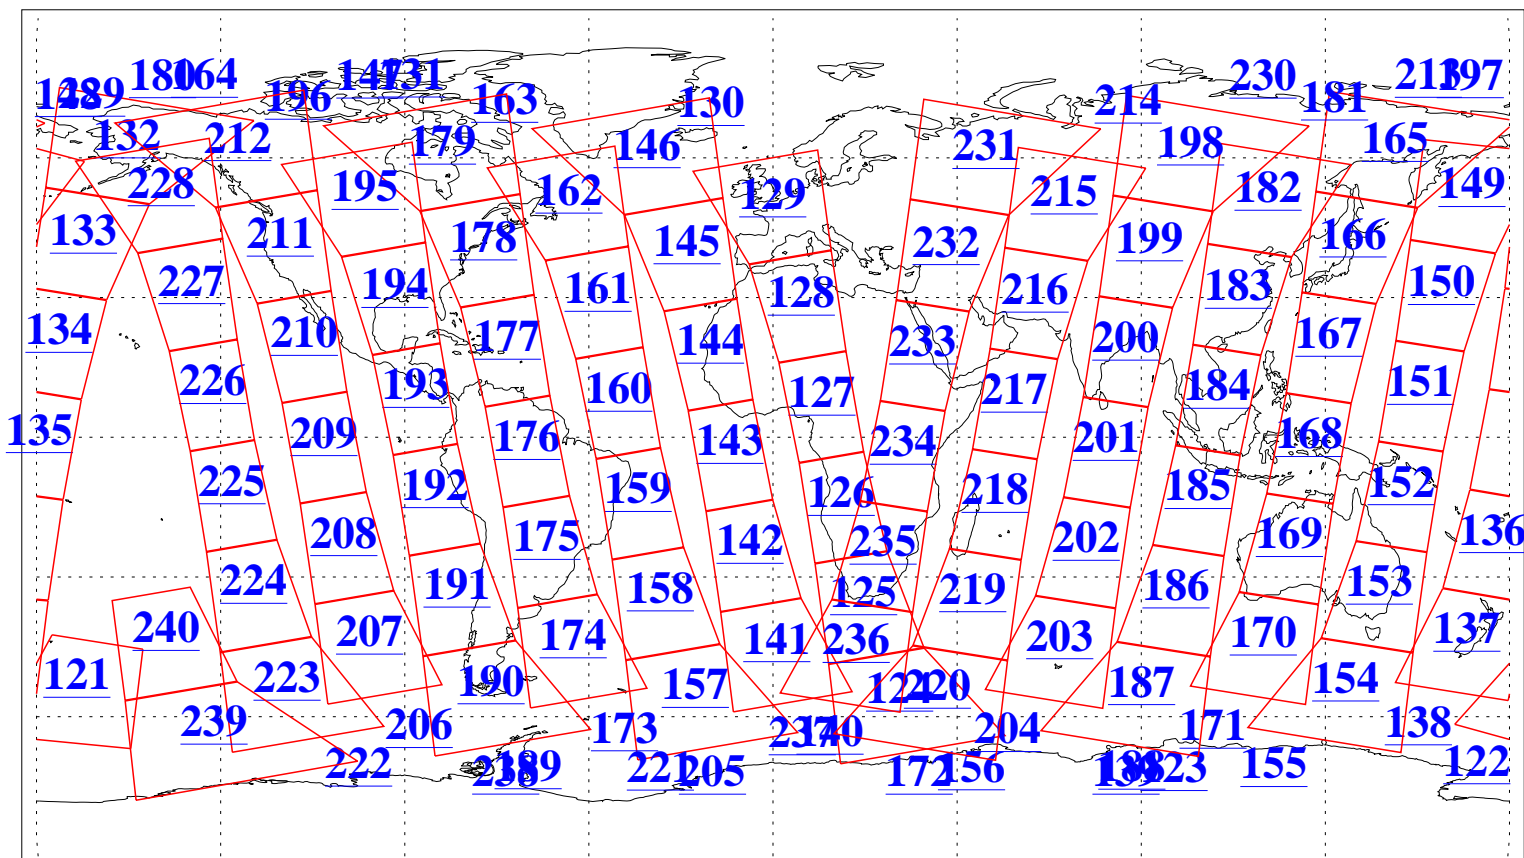

L1B Availability  
AMSU Granules: 240  
HSB Granules: 0  
AIRS Granules: 240

13 Jun 2015  
DoY 164  
Aqua Day 4788  
Granules: 1 to 120

Granules: 121 to 240

Legend: AMSU Available, HSB Available, AIRS Available

L1B Availability  
AMSU Granules: 240  
HSB Granules: 0  
AIRS Granules: 240

13 Jun 2015  
DoY 164  
Aqua Day 4788  
Ascending Granules

Descending Granules

Legend: AMSU Available, HSB Available, AIRS Available

L1B Availability  
 AMSU Granules: 240  
 HSB Granules: 0  
 AIRS Granules: 240

13 Jun 2015  
 DoY 164  
 Aqua Day 4788

Northern Hemisphere Granules

Southern Hemisphere Granules

Legend: AMSU Available, HSB Available, AIRS Available