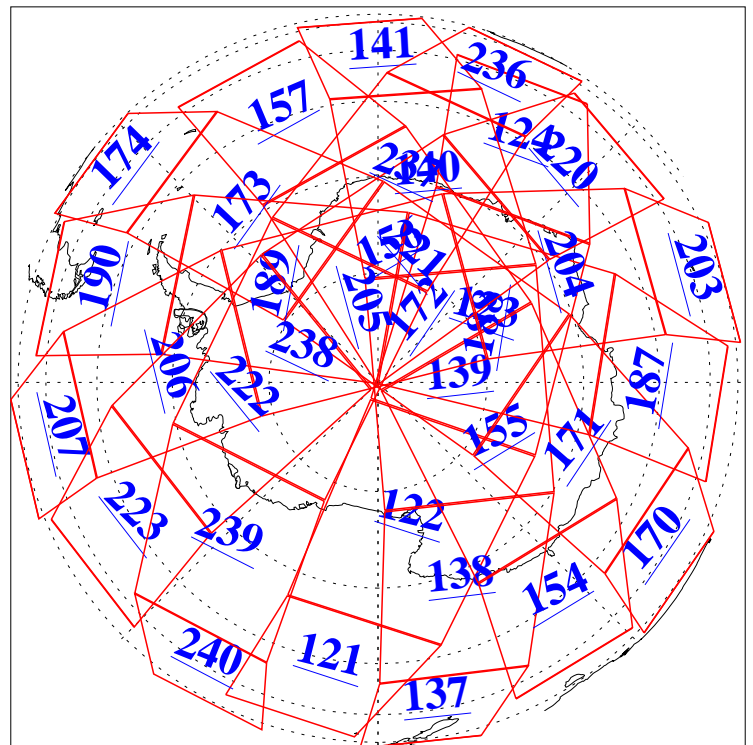

L1B Availability  
AMSU Granules: 240  
HSB Granules: 0  
AIRS Granules: 240

13 Jun 2015  
DoY 164  
Aqua Day 4788  
Granules: 1 to 120

Granules: 121 to 240

Legend: AMSU Available, HSB Available, AIRS Available

L1B Availability  
AMSU Granules: 240  
HSB Granules: 0  
AIRS Granules: 240

13 Jun 2015  
DoY 164  
Aqua Day 4788  
Ascending Granules

Descending Granules

Legend: AMSU Available, HSB Available, AIRS Available

L1B Availability  
 AMSU Granules: 240  
 HSB Granules: 0  
 AIRS Granules: 240

13 Jun 2015  
 DoY 164  
 Aqua Day 4788

Northern Hemisphere Granules

Southern Hemisphere Granules

Legend: AMSU Available, HSB Available, AIRS Available