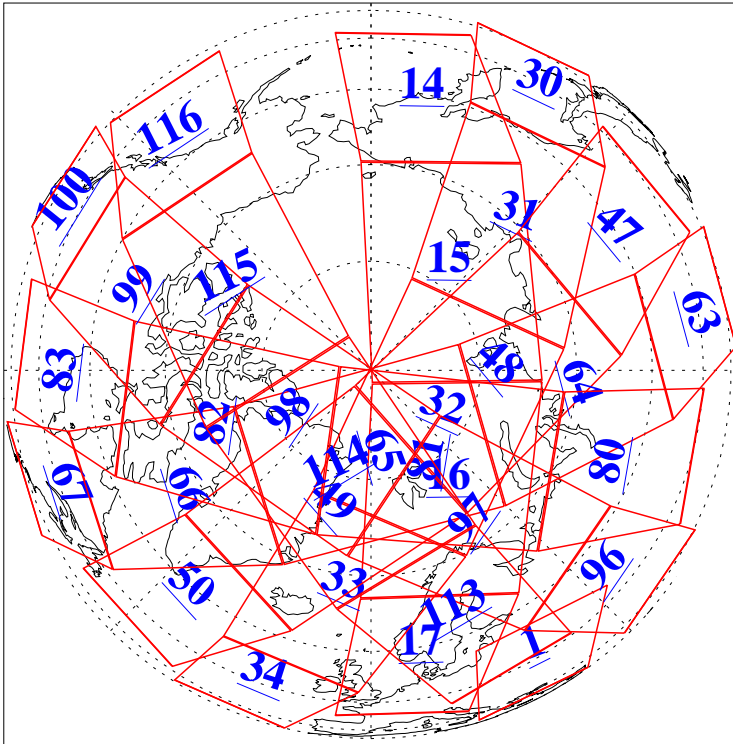

L1B Availability  
AMSU Granules: 240  
HSB Granules: 0  
AIRS Granules: 240

13 Jun 2015  
DoY 164  
Aqua Day 4788  
Granules: 1 to 120

Granules: 121 to 240

Legend: AMSU Available, HSB Available, AIRS Available

L1B Availability  
AMSU Granules: 240  
HSB Granules: 0  
AIRS Granules: 240

13 Jun 2015  
DoY 164  
Aqua Day 4788  
Ascending Granules

Descending Granules

Legend: AMSU Available, HSB Available, AIRS Available

L1B Availability  
 AMSU Granules: 240  
 HSB Granules: 0  
 AIRS Granules: 240

13 Jun 2015  
 DoY 164  
 Aqua Day 4788

Northern Hemisphere Granules

Southern Hemisphere Granules

Legend: AMSU Available, HSB Available, AIRS Available