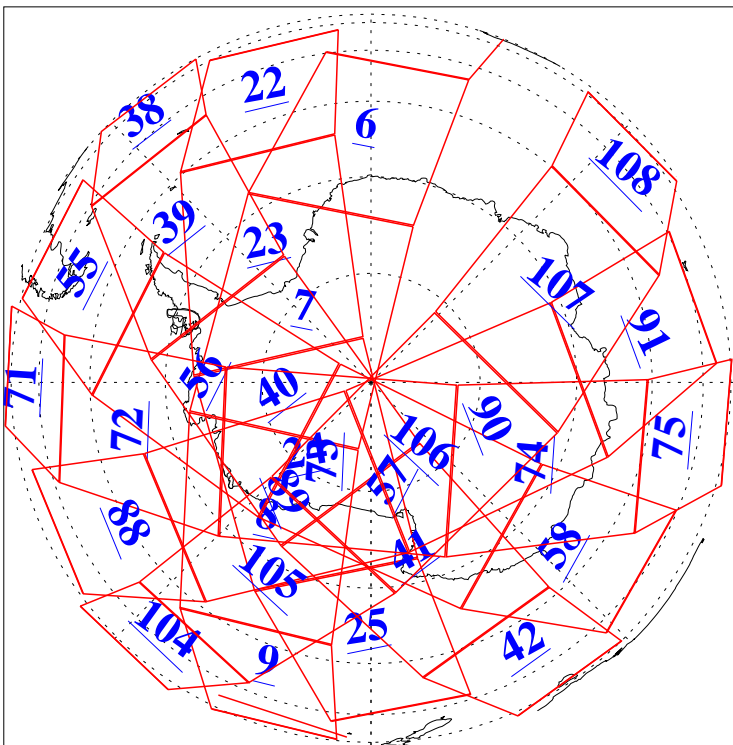

L1B Availability  
AMSU Granules: 240  
HSB Granules: 0  
AIRS Granules: 240

13 Jun 2015  
DoY 164  
Aqua Day 4788  
Granules: 1 to 120

Granules: 121 to 240

Legend: AMSU Available, HSB Available, AIRS Available

L1B Availability  
AMSU Granules: 240  
HSB Granules: 0  
AIRS Granules: 240

13 Jun 2015  
DoY 164  
Aqua Day 4788  
Ascending Granules

Descending Granules

Legend: AMSU Available, HSB Available, AIRS Available

L1B Availability  
 AMSU Granules: 240  
 HSB Granules: 0  
 AIRS Granules: 240

13 Jun 2015  
 DoY 164  
 Aqua Day 4788

Northern Hemisphere Granules

Southern Hemisphere Granules

Legend: AMSU Available, HSB Available, AIRS Available