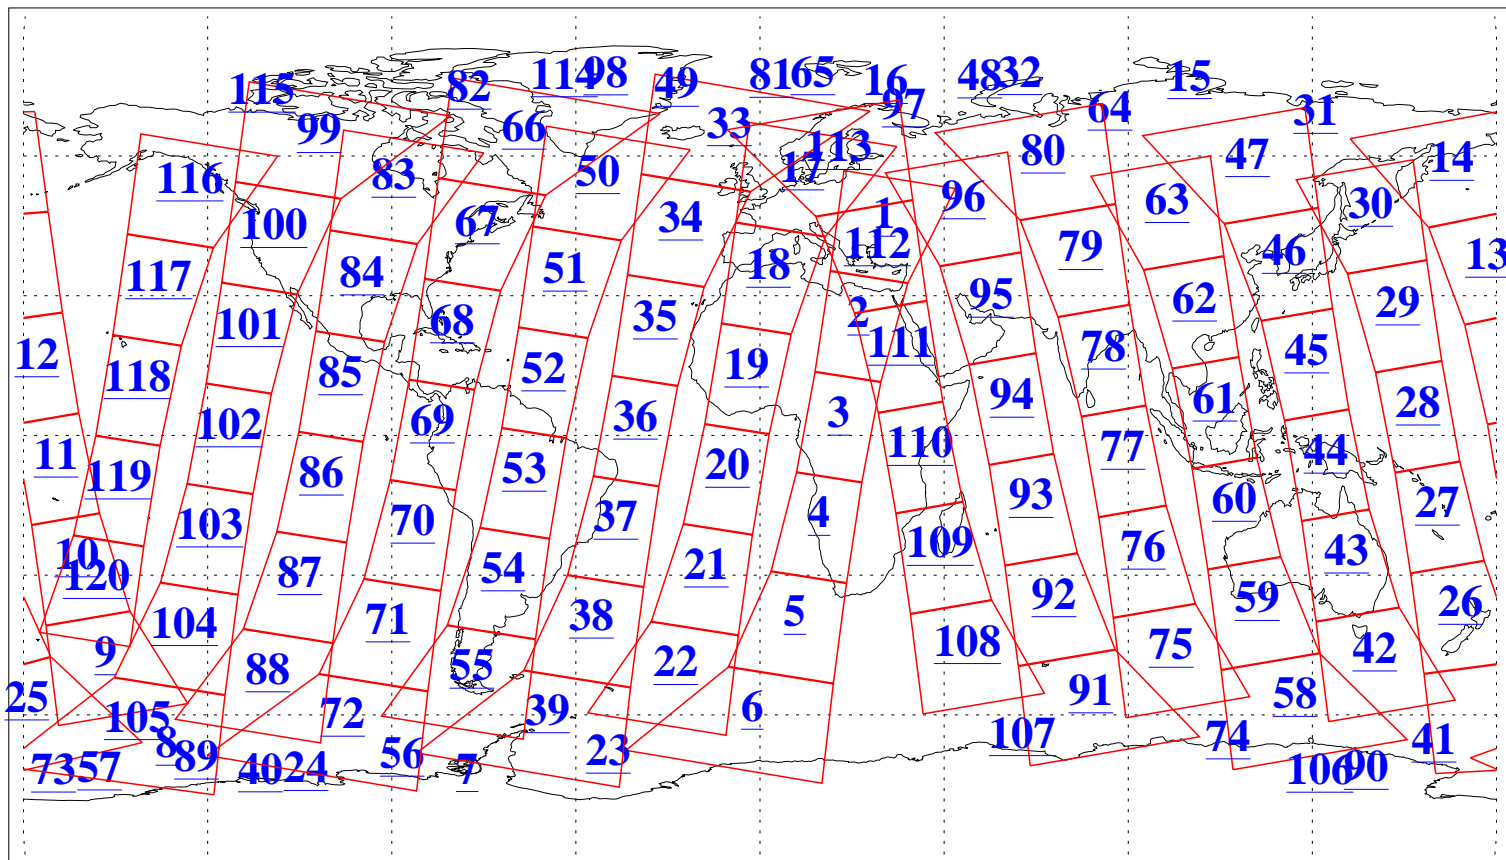

L1B Availability  
AMSU Granules: 240  
HSB Granules: 0  
AIRS Granules: 240

13 Jun 2015  
DoY 164  
Aqua Day 4788  
Granules: 1 to 120

Granules: 121 to 240

Legend: AMSU Available, HSB Available, AIRS Available

L1B Availability  
AMSU Granules: 240  
HSB Granules: 0  
AIRS Granules: 240

13 Jun 2015  
DoY 164  
Aqua Day 4788  
Ascending Granules

Descending Granules

Legend: AMSU Available, HSB Available, AIRS Available

L1B Availability  
 AMSU Granules: 240  
 HSB Granules: 0  
 AIRS Granules: 240

13 Jun 2015  
 DoY 164  
 Aqua Day 4788

Northern Hemisphere Granules

Southern Hemisphere Granules

Legend: AMSU Available, HSB Available, AIRS Available