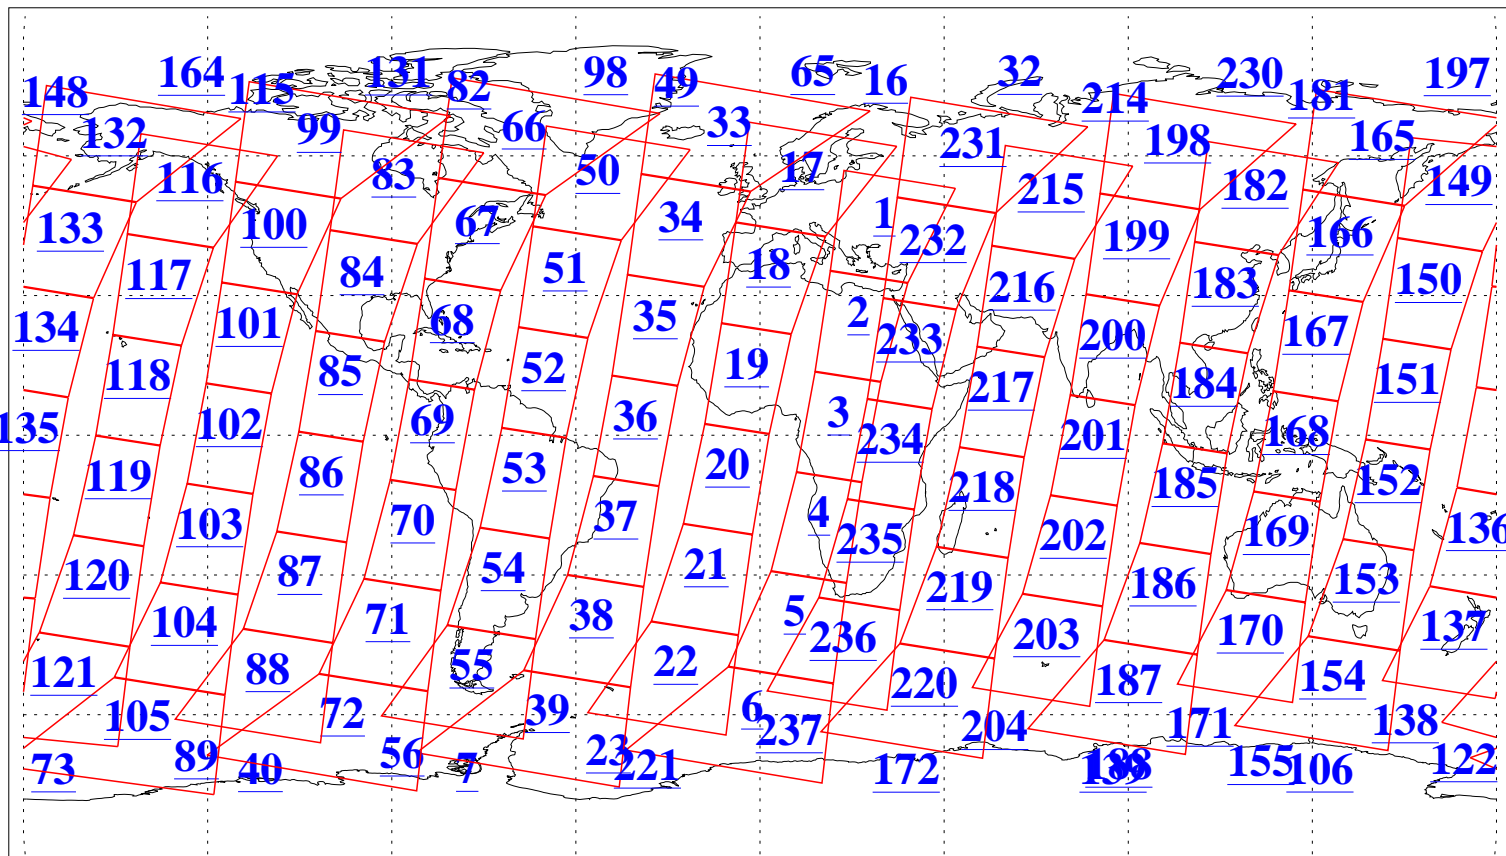

L1B Availability  
AMSU Granules: 240  
HSB Granules: 0  
AIRS Granules: 240

13 Jun 2015  
DoY 164  
Aqua Day 4788  
Granules: 1 to 120

Granules: 121 to 240

Legend: AMSU Available, HSB Available, AIRS Available

L1B Availability  
AMSU Granules: 240  
HSB Granules: 0  
AIRS Granules: 240

13 Jun 2015  
DoY 164  
Aqua Day 4788  
Ascending Granules

Descending Granules

Legend: AMSU Available, HSB Available, AIRS Available

L1B Availability  
 AMSU Granules: 240  
 HSB Granules: 0  
 AIRS Granules: 240

13 Jun 2015  
 DoY 164  
 Aqua Day 4788

Northern Hemisphere Granules

Southern Hemisphere Granules

Legend: AMSU Available, HSB Available, AIRS Available