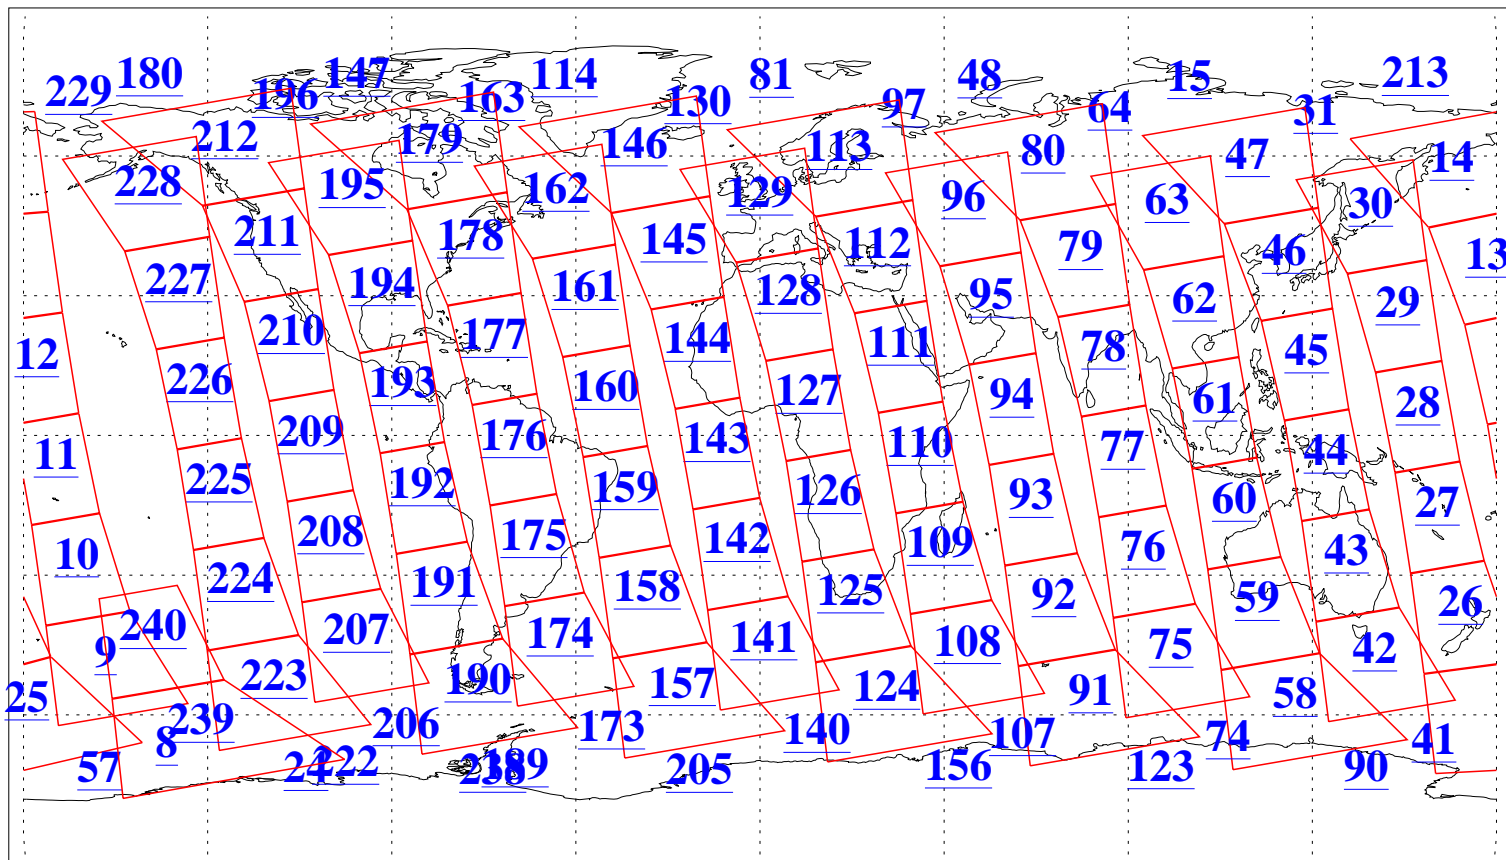

L1B Availability  
AMSU Granules: 240  
HSB Granules: 0  
AIRS Granules: 240

13 Jun 2015  
DoY 164  
Aqua Day 4788  
Granules: 1 to 120

Granules: 121 to 240

Legend: AMSU Available, HSB Available, AIRS Available

L1B Availability  
AMSU Granules: 240  
HSB Granules: 0  
AIRS Granules: 240

13 Jun 2015  
DoY 164  
Aqua Day 4788  
Ascending Granules

Descending Granules

Legend: AMSU Available, HSB Available, AIRS Available

L1B Availability  
 AMSU Granules: 240  
 HSB Granules: 0  
 AIRS Granules: 240

13 Jun 2015  
 DoY 164  
 Aqua Day 4788

Northern Hemisphere Granules

Southern Hemisphere Granules

Legend: AMSU Available, HSB Available, AIRS Available