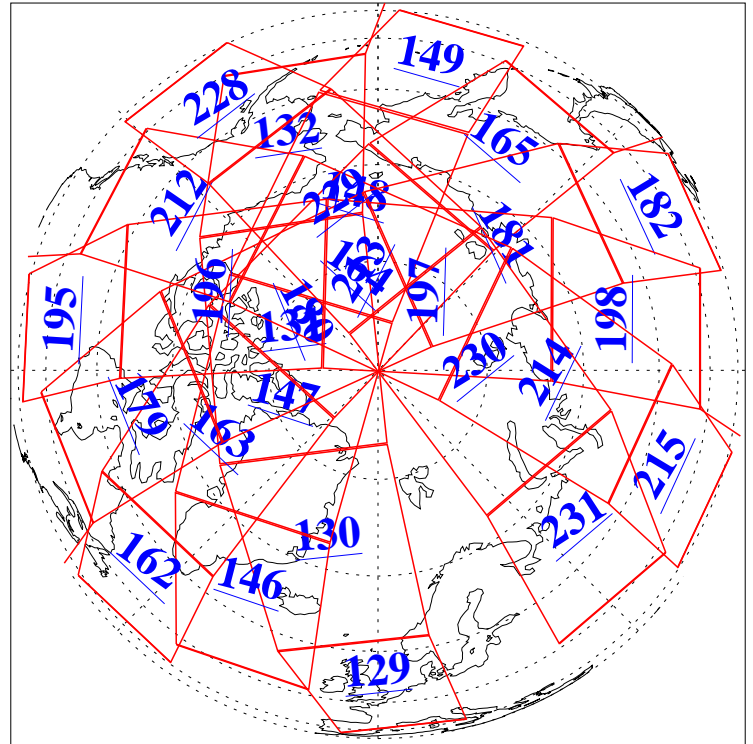

L1B Availability  
AMSU Granules: 240  
HSB Granules: 0  
AIRS Granules: 240

13 Jun 2015  
DoY 164  
Aqua Day 4788  
Granules: 1 to 120

Granules: 121 to 240

Legend: AMSU Available, HSB Available, AIRS Available

L1B Availability  
AMSU Granules: 240  
HSB Granules: 0  
AIRS Granules: 240

13 Jun 2015  
DoY 164  
Aqua Day 4788  
Ascending Granules

Descending Granules

Legend: AMSU Available, HSB Available, AIRS Available

L1B Availability  
 AMSU Granules: 240  
 HSB Granules: 0  
 AIRS Granules: 240

13 Jun 2015  
 DoY 164  
 Aqua Day 4788

Northern Hemisphere Granules

Southern Hemisphere Granules

Legend: AMSU Available, HSB Available, AIRS Available