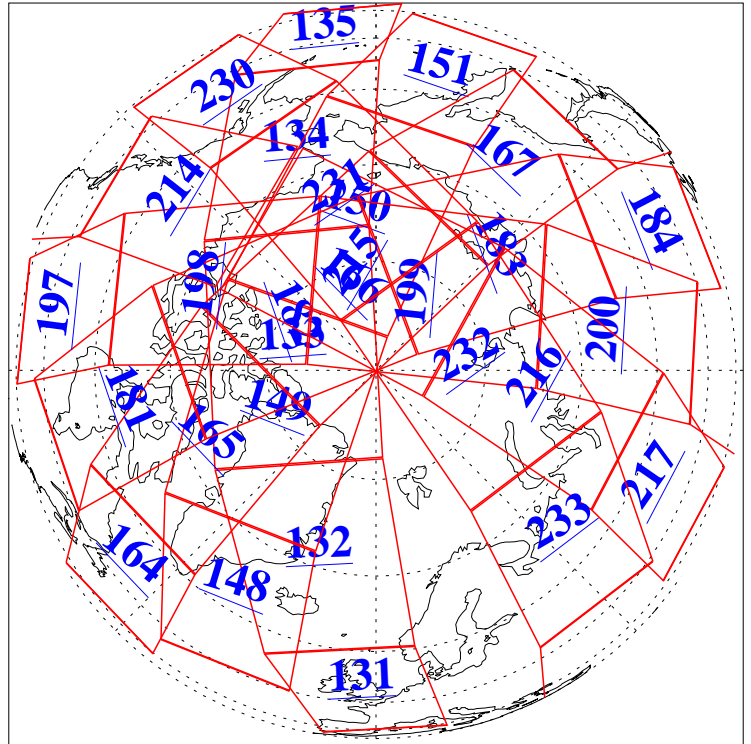

L1B Availability
AMSU Granules: 240
HSB Granules: 0
AIRS Granules: 240

11 Jun 2015
DoY 162
Aqua Day 4786
Granules: 1 to 120

Granules: 121 to 240

Legend: AMSU Available, HSB Available, AIRS Available

L1B Availability
AMSU Granules: 240
HSB Granules: 0
AIRS Granules: 240

11 Jun 2015
DoY 162
Aqua Day 4786

Ascending Granules

Descending Granules

Legend: AMSU Available, HSB Available, AIRS Available

L1B Availability
 AMSU Granules: 240
 HSB Granules: 0
 AIRS Granules: 240

11 Jun 2015
 DoY 162
 Aqua Day 4786

Northern Hemisphere Granules

Southern Hemisphere Granules

Legend: AMSU Available, HSB Available, AIRS Available