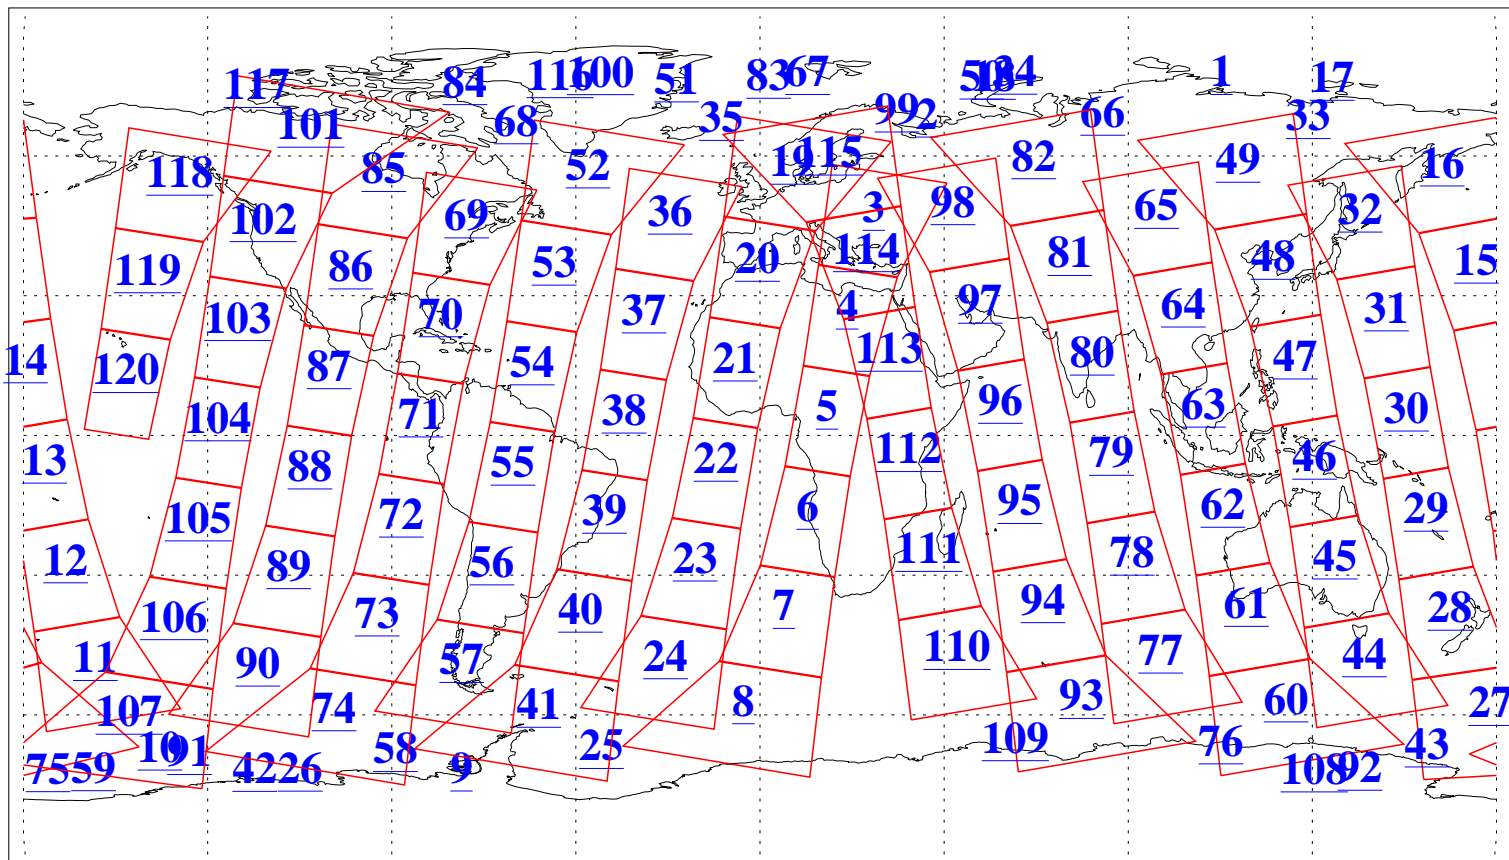

L1B Availability
AMSU Granules: 240
HSB Granules: 0
AIRS Granules: 240

11 Jun 2015
DoY 162
Aqua Day 4786
Granules: 1 to 120

Granules: 121 to 240

Legend: AMSU Available, HSB Available, AIRS Available

L1B Availability
AMSU Granules: 240
HSB Granules: 0
AIRS Granules: 240

11 Jun 2015
DoY 162
Aqua Day 4786

Ascending Granules

Descending Granules

Legend: AMSU Available, HSB Available, AIRS Available

L1B Availability
 AMSU Granules: 240
 HSB Granules: 0
 AIRS Granules: 240

11 Jun 2015
 DoY 162
 Aqua Day 4786

Northern Hemisphere Granules

Southern Hemisphere Granules

Legend: AMSU Available, HSB Available, AIRS Available