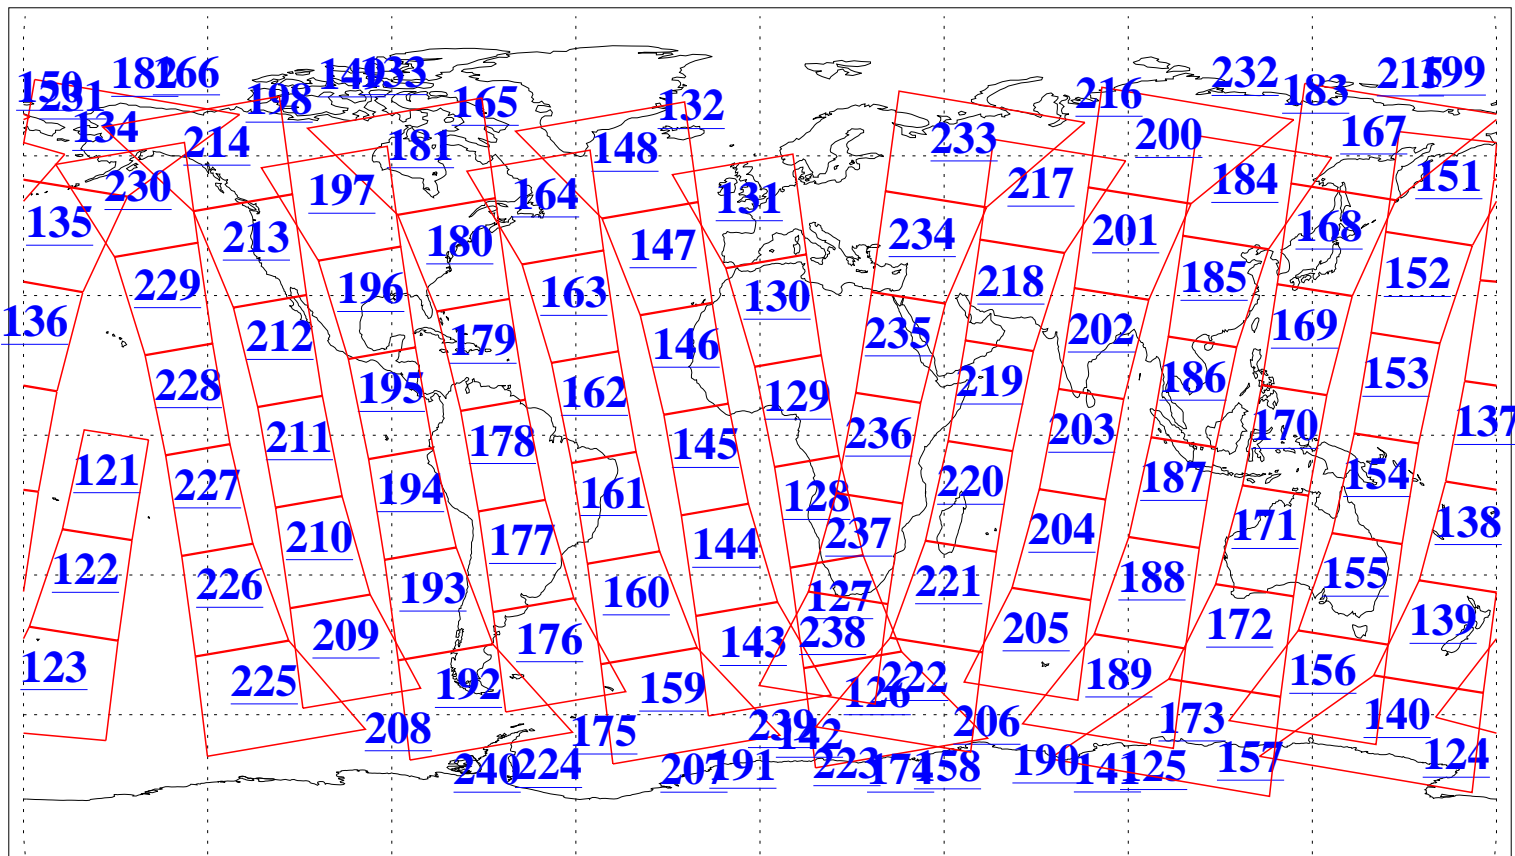

L1B Availability
AMSU Granules: 240
HSB Granules: 0
AIRS Granules: 240

11 Jun 2015
DoY 162
Aqua Day 4786
Granules: 1 to 120

Granules: 121 to 240

Legend: AMSU Available, HSB Available, AIRS Available

L1B Availability
AMSU Granules: 240
HSB Granules: 0
AIRS Granules: 240

11 Jun 2015
DoY 162
Aqua Day 4786

Ascending Granules

Descending Granules

Legend: AMSU Available, HSB Available, AIRS Available

L1B Availability
 AMSU Granules: 240
 HSB Granules: 0
 AIRS Granules: 240

11 Jun 2015
 DoY 162
 Aqua Day 4786

Northern Hemisphere Granules

Southern Hemisphere Granules

Legend: AMSU Available, HSB Available, AIRS Available