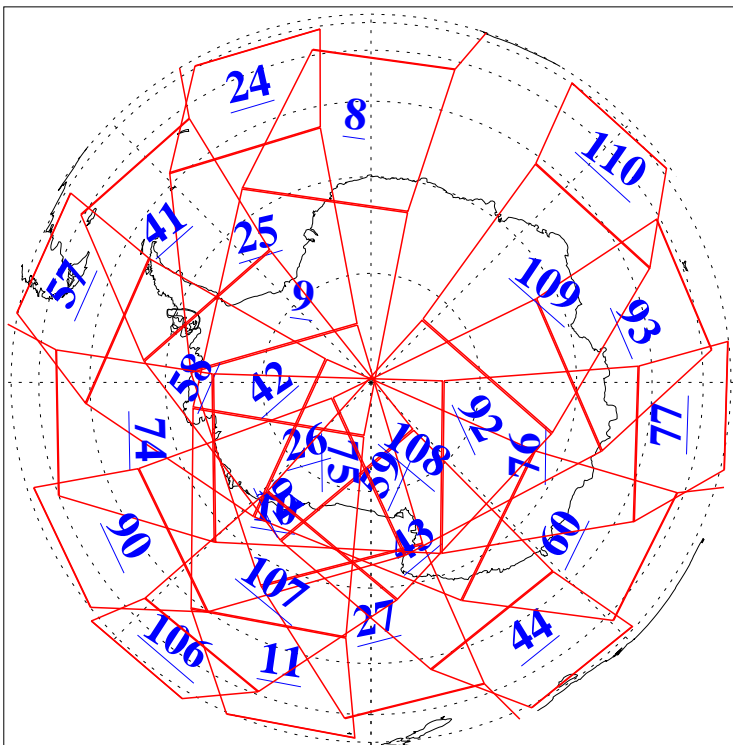

L1B Availability
AMSU Granules: 240
HSB Granules: 0
AIRS Granules: 240

11 Jun 2015
DoY 162
Aqua Day 4786
Granules: 1 to 120

Granules: 121 to 240

Legend: AMSU Available, HSB Available, AIRS Available

L1B Availability
AMSU Granules: 240
HSB Granules: 0
AIRS Granules: 240

11 Jun 2015
DoY 162
Aqua Day 4786

Ascending Granules

Descending Granules

Legend: AMSU Available, HSB Available, AIRS Available

L1B Availability
 AMSU Granules: 240
 HSB Granules: 0
 AIRS Granules: 240

11 Jun 2015
 DoY 162
 Aqua Day 4786

Northern Hemisphere Granules

Southern Hemisphere Granules

Legend: AMSU Available, HSB Available, AIRS Available