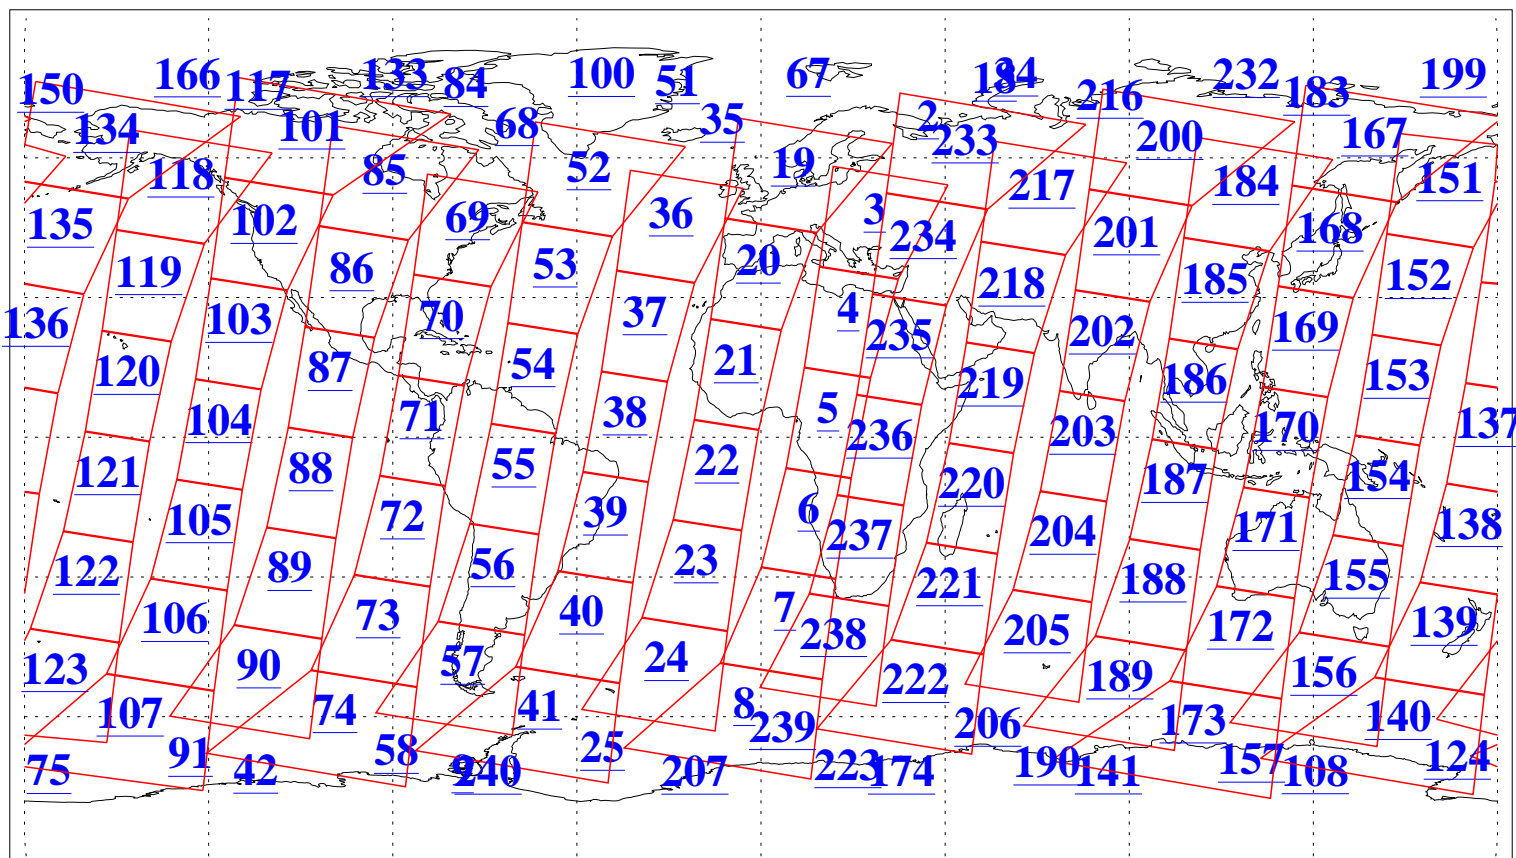

L1B Availability
AMSU Granules: 240
HSB Granules: 0
AIRS Granules: 240

11 Jun 2015
DoY 162
Aqua Day 4786
Granules: 1 to 120

Granules: 121 to 240

Legend: AMSU Available, HSB Available, AIRS Available

L1B Availability
AMSU Granules: 240
HSB Granules: 0
AIRS Granules: 240

11 Jun 2015
DoY 162
Aqua Day 4786

Ascending Granules

Descending Granules

Legend: AMSU Available, HSB Available, AIRS Available

L1B Availability
 AMSU Granules: 240
 HSB Granules: 0
 AIRS Granules: 240

11 Jun 2015
 DoY 162
 Aqua Day 4786

Northern Hemisphere Granules

Southern Hemisphere Granules

Legend: AMSU Available, HSB Available, AIRS Available