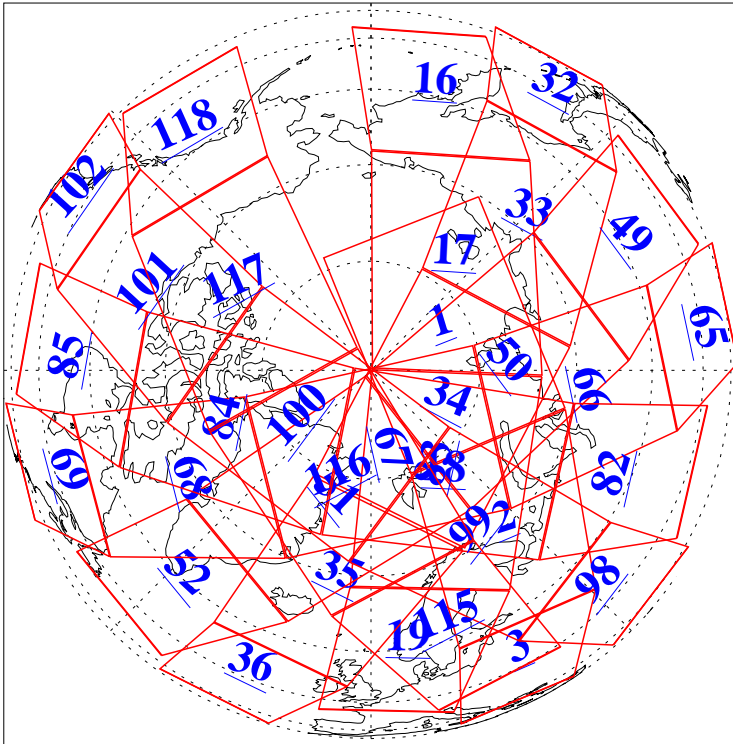

L1B Availability
AMSU Granules: 240
HSB Granules: 0
AIRS Granules: 240

11 Jun 2015
DoY 162
Aqua Day 4786
Granules: 1 to 120

Granules: 121 to 240

Legend: AMSU Available, HSB Available, AIRS Available

L1B Availability
AMSU Granules: 240
HSB Granules: 0
AIRS Granules: 240

11 Jun 2015
DoY 162
Aqua Day 4786

Ascending Granules

Descending Granules

Legend: AMSU Available, HSB Available, AIRS Available

L1B Availability
 AMSU Granules: 240
 HSB Granules: 0
 AIRS Granules: 240

11 Jun 2015
 DoY 162
 Aqua Day 4786

Northern Hemisphere Granules

Southern Hemisphere Granules

Legend: AMSU Available, HSB Available, AIRS Available