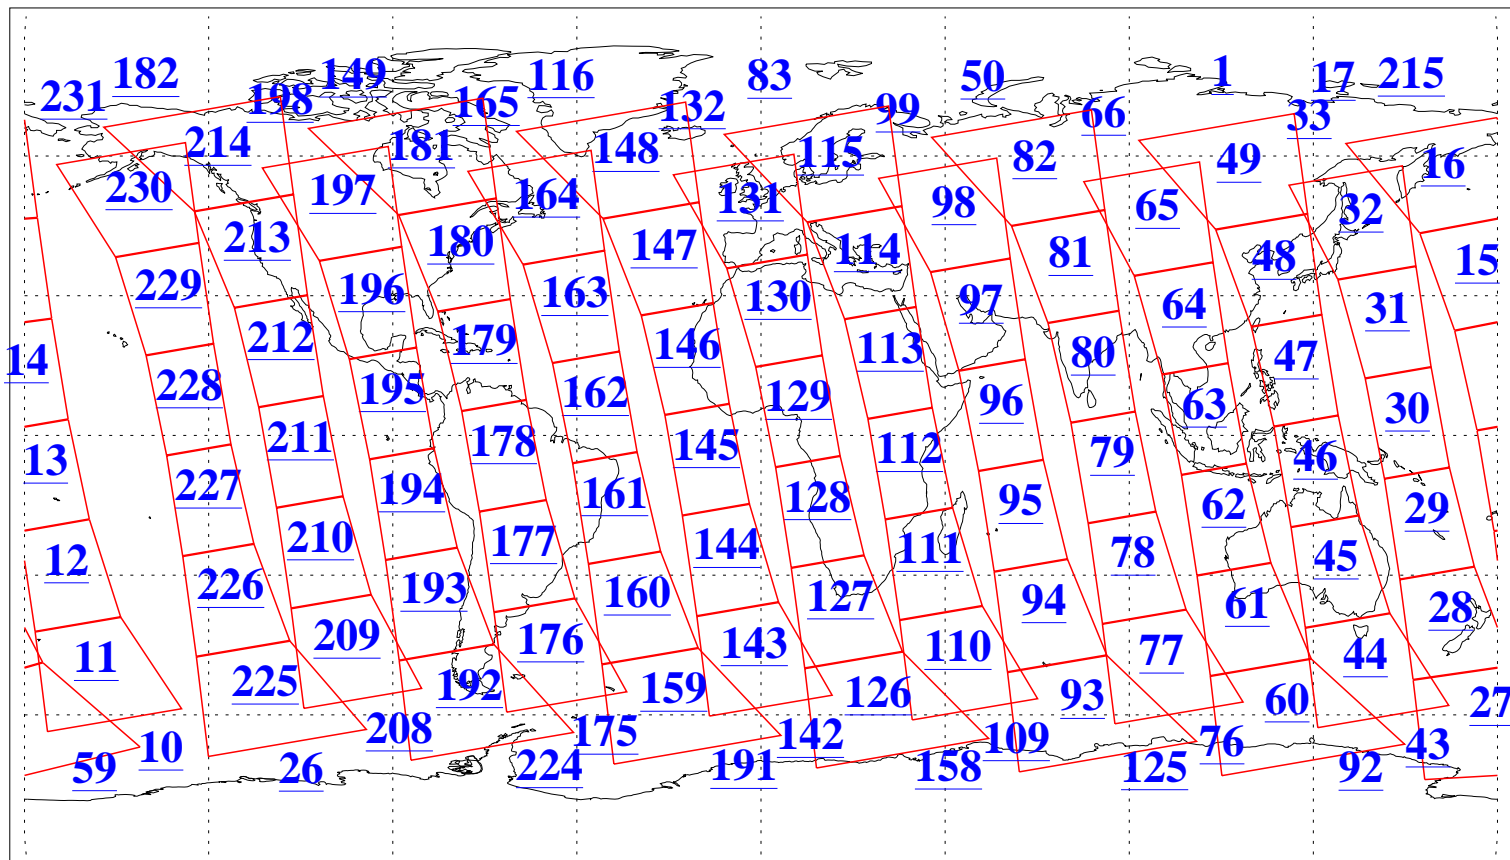

L1B Availability
AMSU Granules: 240
HSB Granules: 0
AIRS Granules: 240

11 Jun 2015
DoY 162
Aqua Day 4786
Granules: 1 to 120

Granules: 121 to 240

Legend: AMSU Available, HSB Available, AIRS Available

L1B Availability
AMSU Granules: 240
HSB Granules: 0
AIRS Granules: 240

11 Jun 2015
DoY 162
Aqua Day 4786

Ascending Granules

Descending Granules

Legend: AMSU Available, HSB Available, AIRS Available

L1B Availability
 AMSU Granules: 240
 HSB Granules: 0
 AIRS Granules: 240

11 Jun 2015
 DoY 162
 Aqua Day 4786

Northern Hemisphere Granules

Southern Hemisphere Granules

Legend: AMSU Available, HSB Available, AIRS Available