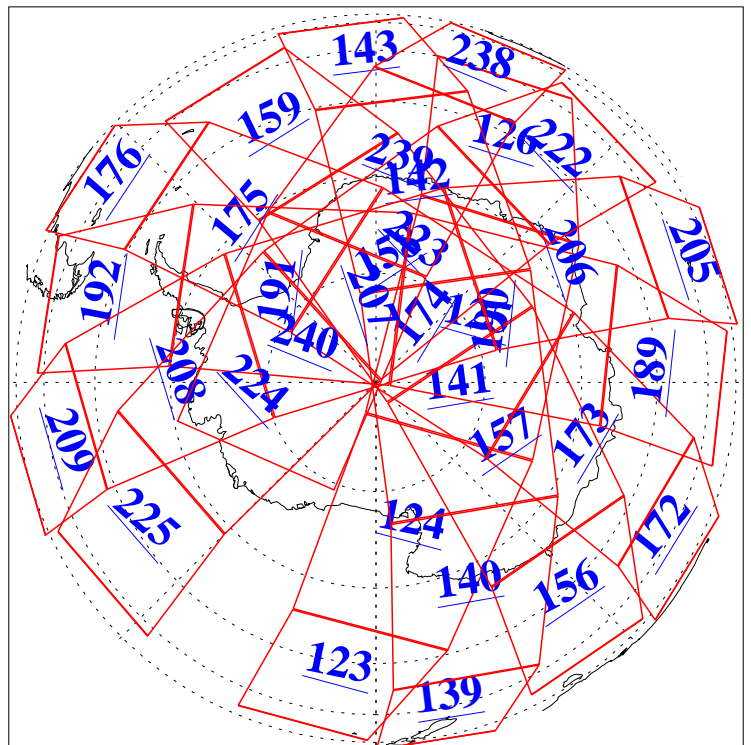

L1B Availability
AMSU Granules: 240
HSB Granules: 0
AIRS Granules: 240

11 Jun 2015
DoY 162
Aqua Day 4786
Granules: 1 to 120

Granules: 121 to 240

Legend: AMSU Available, HSB Available, AIRS Available

L1B Availability
AMSU Granules: 240
HSB Granules: 0
AIRS Granules: 240

11 Jun 2015
DoY 162
Aqua Day 4786

Ascending Granules

Descending Granules

Legend: AMSU Available, HSB Available, AIRS Available

L1B Availability
 AMSU Granules: 240
 HSB Granules: 0
 AIRS Granules: 240

11 Jun 2015
 DoY 162
 Aqua Day 4786

Northern Hemisphere Granules

Southern Hemisphere Granules

Legend: AMSU Available, HSB Available, AIRS Available