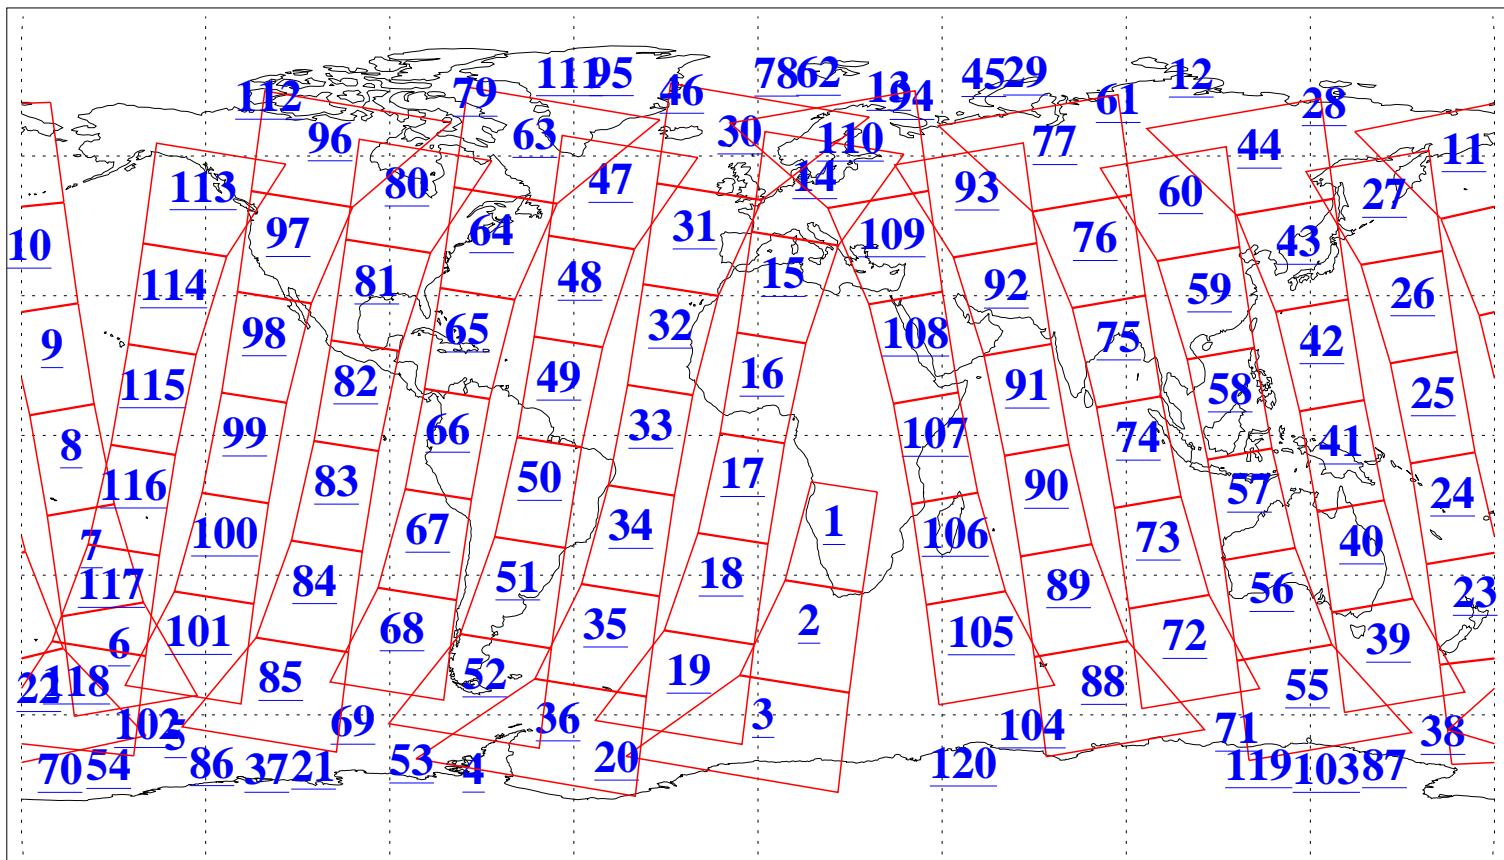

L1B Availability
AMSU Granules: 239
HSB Granules: 0
AIRS Granules: 240

8 Jun 2015
DoY 159
Aqua Day 4783
Granules: 1 to 120

Granules: 121 to 240

Legend: AMSU Available, HSB Available, AIRS Available

L1B Availability
AMSU Granules: 239
HSB Granules: 0
AIRS Granules: 240

8 Jun 2015
DoY 159
Aqua Day 4783

Ascending Granules

Descending Granules

Legend: AMSU Available, HSB Available, AIRS Available

L1B Availability
 AMSU Granules: 239
 HSB Granules: 0
 AIRS Granules: 240

8 Jun 2015
 DoY 159
 Aqua Day 4783

Northern Hemisphere Granules

Southern Hemisphere Granules

Legend: AMSU Available, HSB Available, AIRS Available