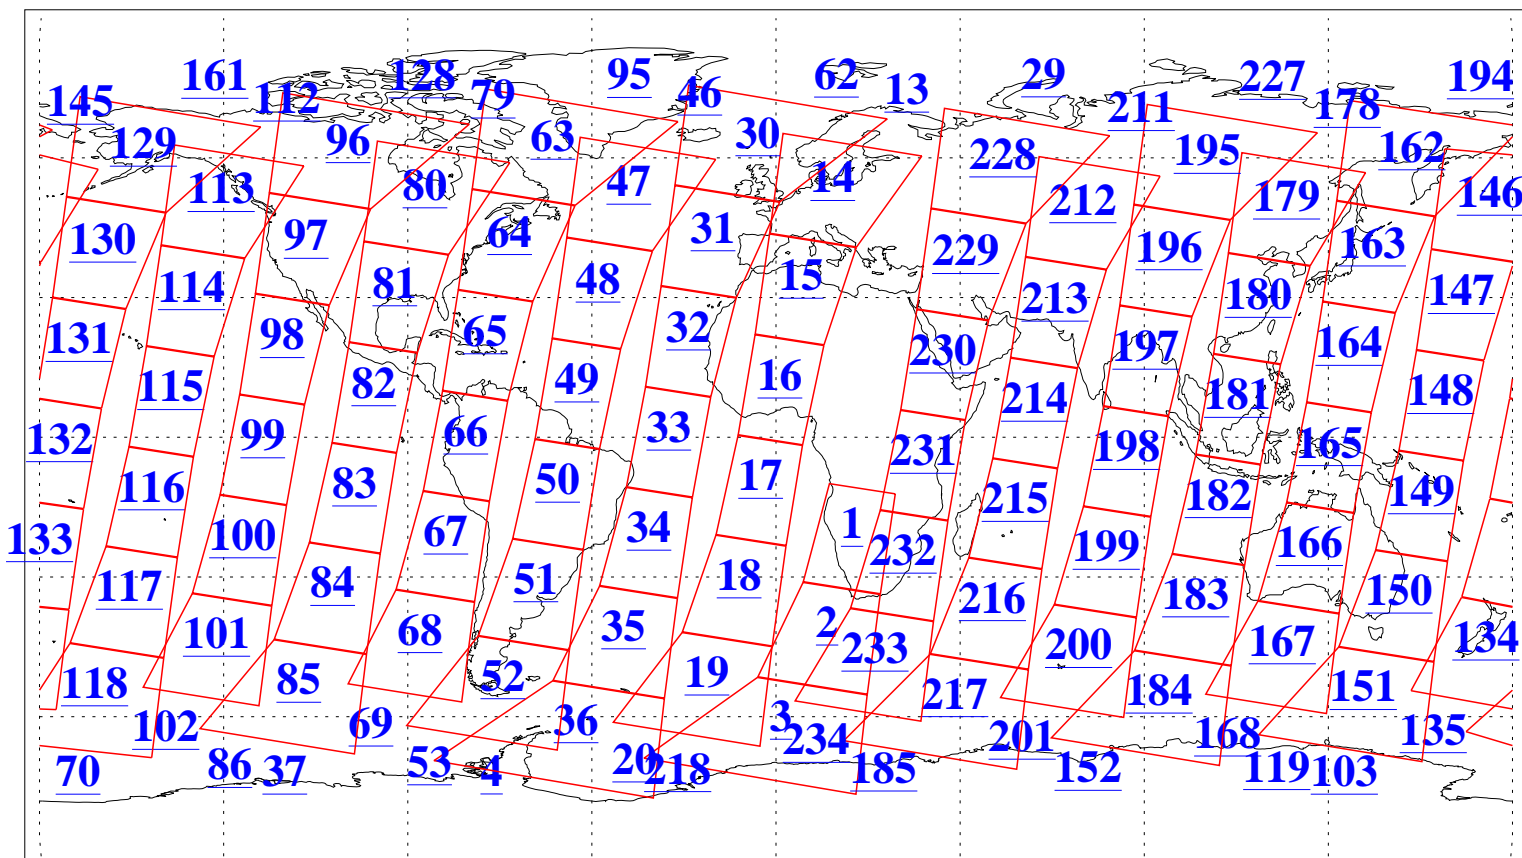

L1B Availability
AMSU Granules: 239
HSB Granules: 0
AIRS Granules: 240

8 Jun 2015
DoY 159
Aqua Day 4783
Granules: 1 to 120

Granules: 121 to 240

Legend: AMSU Available, HSB Available, AIRS Available

L1B Availability
AMSU Granules: 239
HSB Granules: 0
AIRS Granules: 240

8 Jun 2015
DoY 159
Aqua Day 4783

Ascending Granules

Descending Granules

Legend: AMSU Available, HSB Available, AIRS Available

L1B Availability
 AMSU Granules: 239
 HSB Granules: 0
 AIRS Granules: 240

8 Jun 2015
 DoY 159
 Aqua Day 4783

Northern Hemisphere Granules

Southern Hemisphere Granules

Legend: AMSU Available, HSB Available, AIRS Available