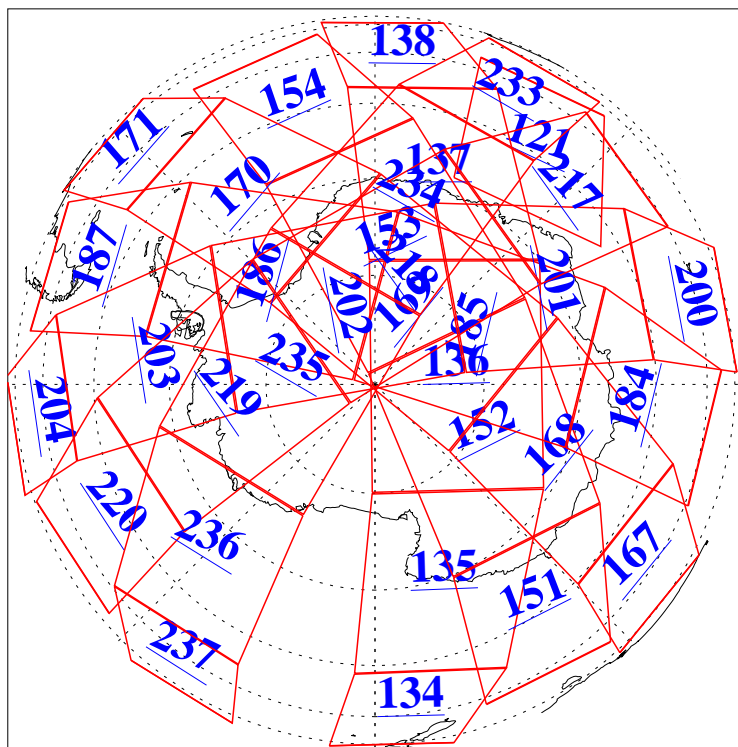

L1B Availability
AMSU Granules: 239
HSB Granules: 0
AIRS Granules: 240

8 Jun 2015
DoY 159
Aqua Day 4783
Granules: 1 to 120

Granules: 121 to 240

Legend: AMSU Available, HSB Available, AIRS Available

L1B Availability
AMSU Granules: 239
HSB Granules: 0
AIRS Granules: 240

8 Jun 2015
DoY 159
Aqua Day 4783

Ascending Granules

Descending Granules

Legend: AMSU Available, HSB Available, AIRS Available

L1B Availability
 AMSU Granules: 239
 HSB Granules: 0
 AIRS Granules: 240

8 Jun 2015
 DoY 159
 Aqua Day 4783

Northern Hemisphere Granules

Southern Hemisphere Granules

Legend: AMSU Available, HSB Available, AIRS Available