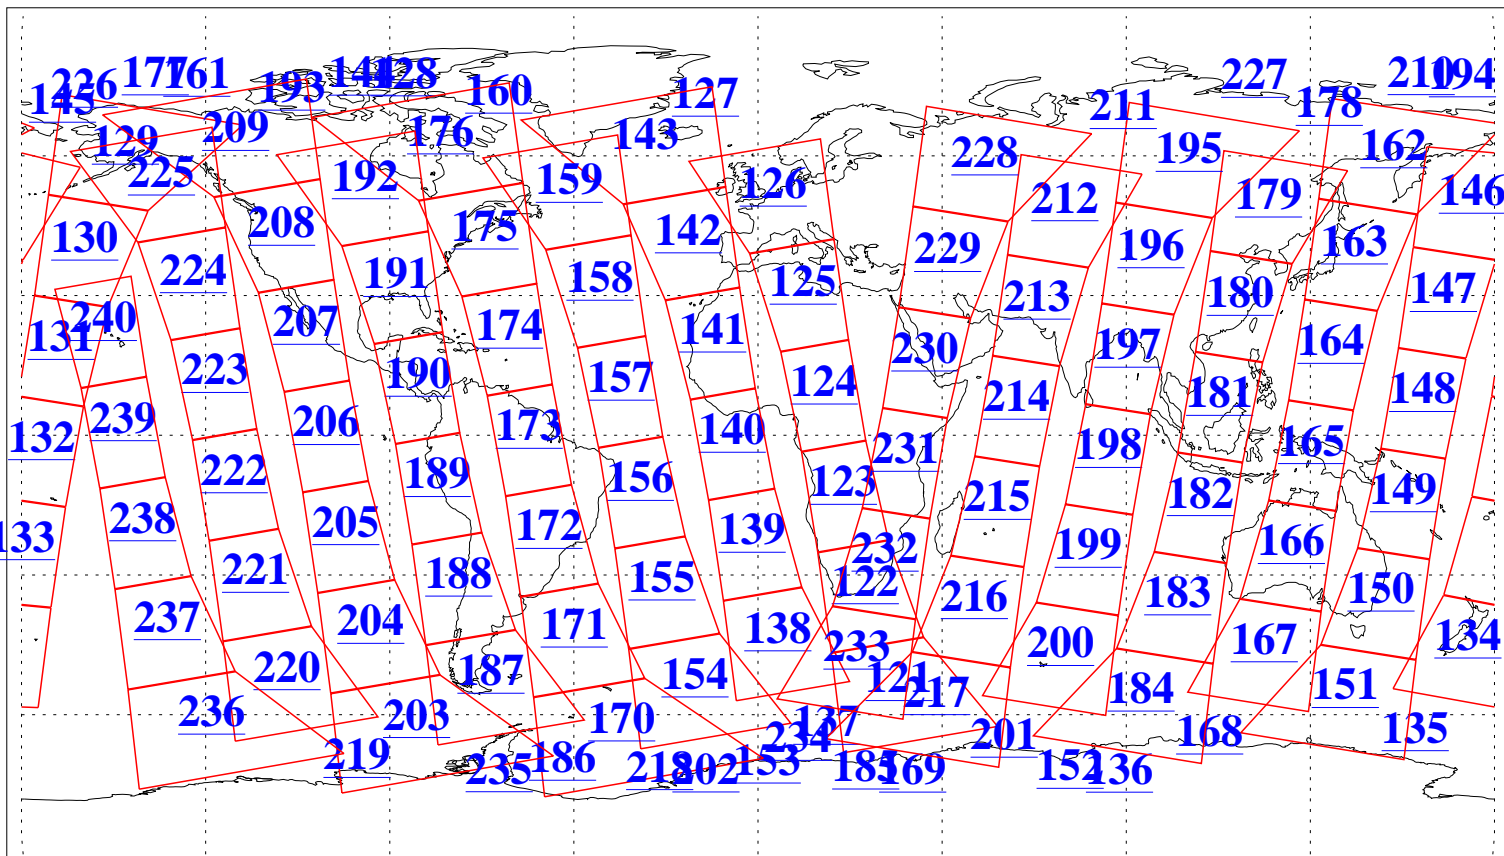

L1B Availability
AMSU Granules: 239
HSB Granules: 0
AIRS Granules: 240

8 Jun 2015
DoY 159
Aqua Day 4783
Granules: 1 to 120

Granules: 121 to 240

Legend: AMSU Available, HSB Available, AIRS Available

L1B Availability
AMSU Granules: 239
HSB Granules: 0
AIRS Granules: 240

8 Jun 2015
DoY 159
Aqua Day 4783

Ascending Granules

Descending Granules

Legend: AMSU Available, HSB Available, AIRS Available

L1B Availability
 AMSU Granules: 239
 HSB Granules: 0
 AIRS Granules: 240

8 Jun 2015
 DoY 159
 Aqua Day 4783

Northern Hemisphere Granules

Southern Hemisphere Granules

Legend: AMSU Available, HSB Available, AIRS Available