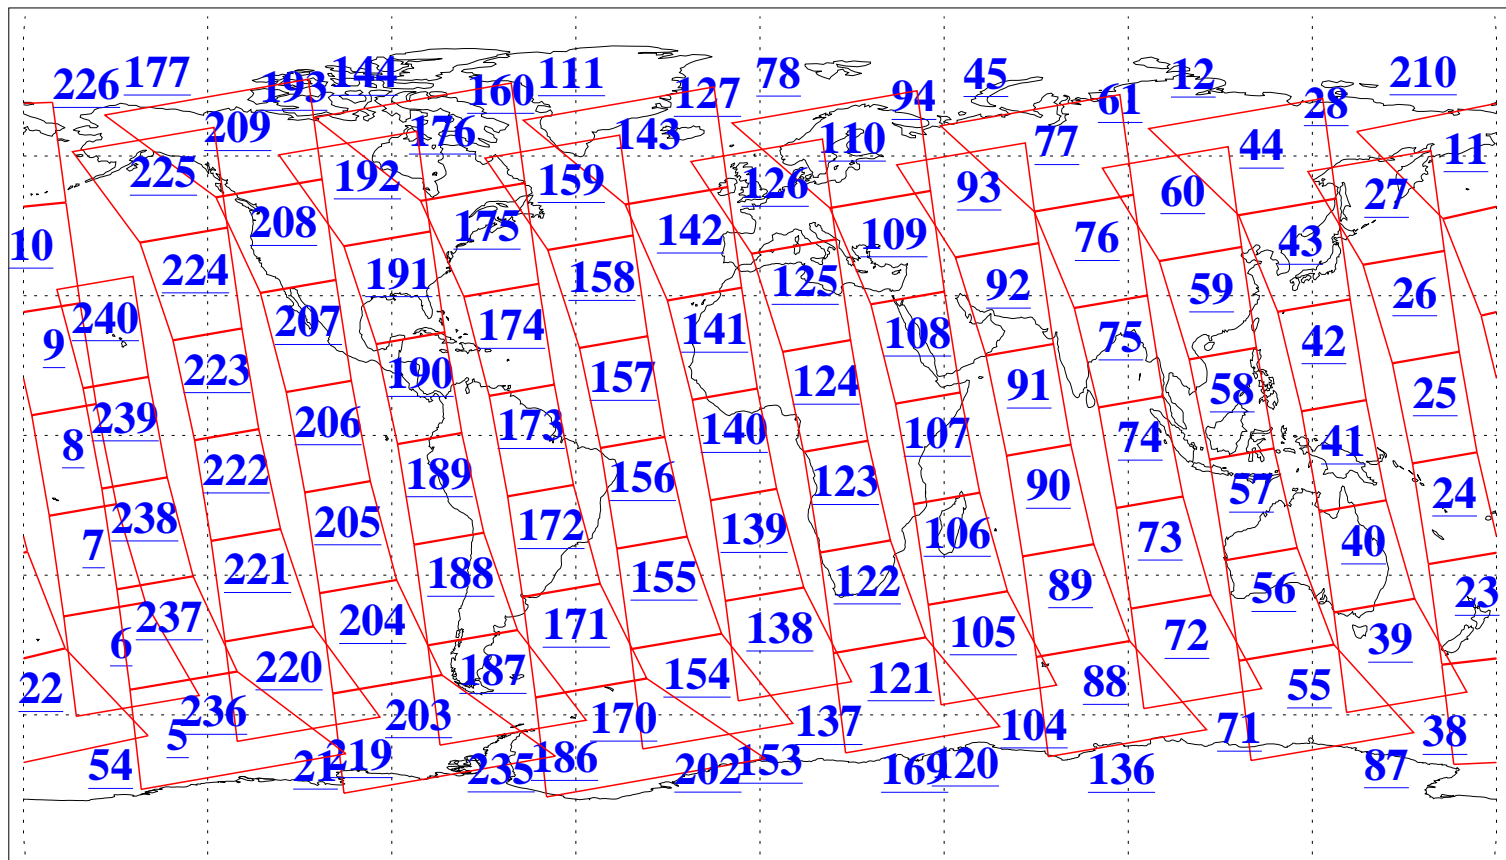

L1B Availability
AMSU Granules: 239
HSB Granules: 0
AIRS Granules: 240

8 Jun 2015
DoY 159
Aqua Day 4783
Granules: 1 to 120

Granules: 121 to 240

Legend: AMSU Available, HSB Available, AIRS Available

L1B Availability
AMSU Granules: 239
HSB Granules: 0
AIRS Granules: 240

8 Jun 2015
DoY 159
Aqua Day 4783

Ascending Granules

Descending Granules

Legend: AMSU Available, HSB Available, AIRS Available

L1B Availability
 AMSU Granules: 239
 HSB Granules: 0
 AIRS Granules: 240

8 Jun 2015
 DoY 159
 Aqua Day 4783

Northern Hemisphere Granules

Southern Hemisphere Granules

Legend: AMSU Available, HSB Available, AIRS Available