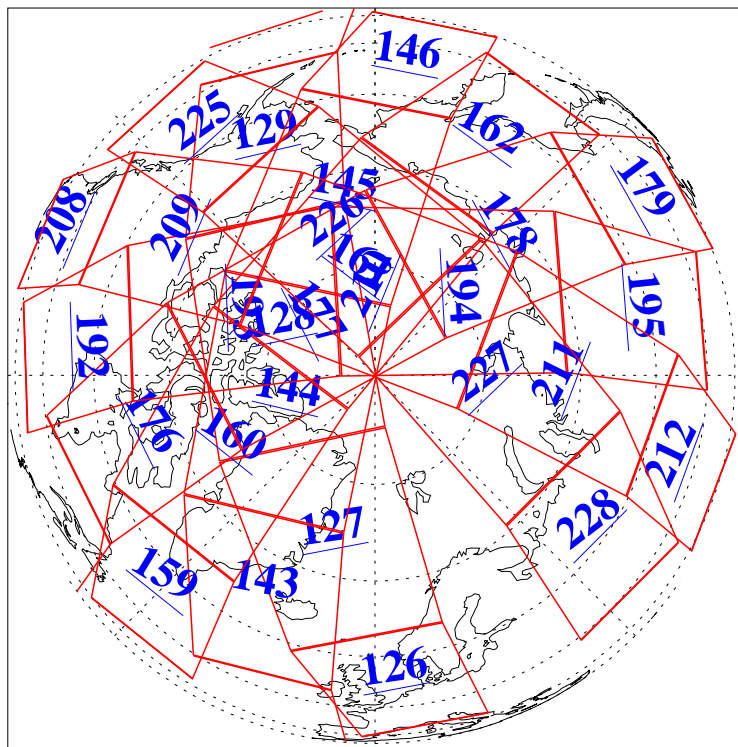

8 Jun 2015
DoY 159
Aqua Day 4783

Ascending Granules

Descending Granules

Legend: AMSU Available, HSB Available, AIRS Available

L1B Availability
 AMSU Granules: 239
 HSB Granules: 0
 AIRS Granules: 240

8 Jun 2015
 DoY 159
 Aqua Day 4783

Northern Hemisphere Granules

Southern Hemisphere Granules

Legend: AMSU Available, HSB Available, AIRS Available