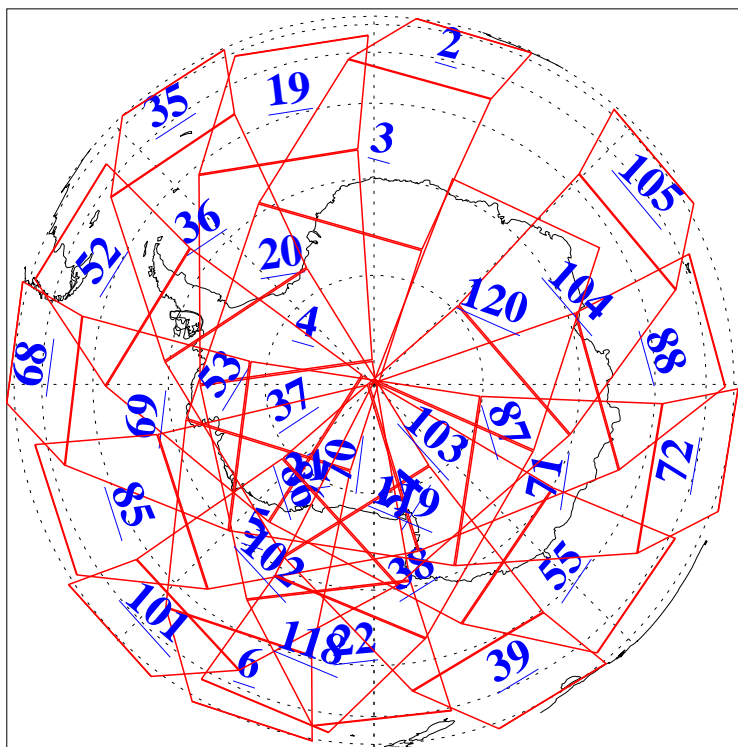

L1B Availability
AMSU Granules: 239
HSB Granules: 0
AIRS Granules: 240

8 Jun 2015
DoY 159
Aqua Day 4783
Granules: 1 to 120

Granules: 121 to 240

Legend: AMSU Available, HSB Available, AIRS Available

L1B Availability
AMSU Granules: 239
HSB Granules: 0
AIRS Granules: 240

8 Jun 2015
DoY 159
Aqua Day 4783

Ascending Granules

Descending Granules

Legend: AMSU Available, HSB Available, AIRS Available

L1B Availability
 AMSU Granules: 239
 HSB Granules: 0
 AIRS Granules: 240

8 Jun 2015
 DoY 159
 Aqua Day 4783

Northern Hemisphere Granules

Southern Hemisphere Granules

Legend: AMSU Available, HSB Available, AIRS Available