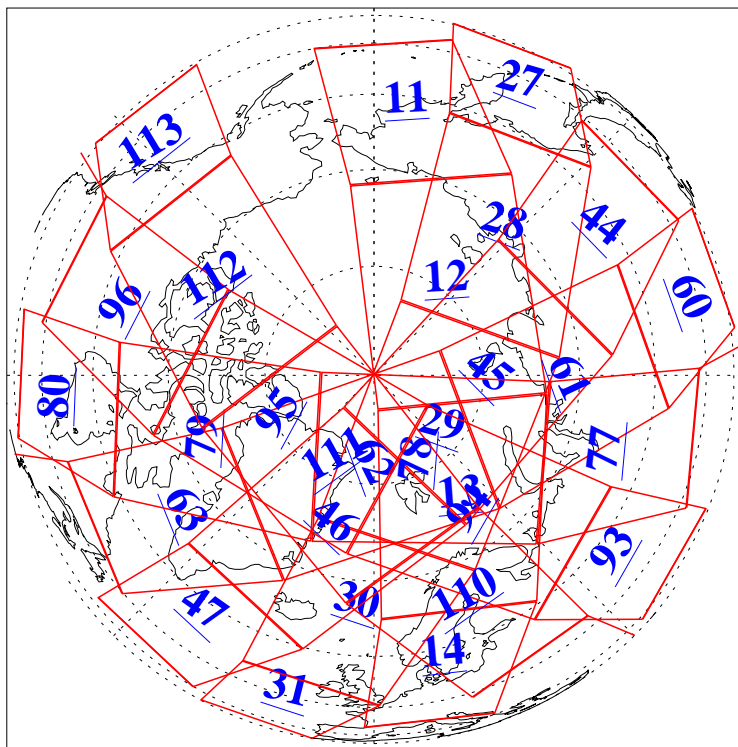

L1B Availability
AMSU Granules: 239
HSB Granules: 0
AIRS Granules: 240

8 Jun 2015
DoY 159
Aqua Day 4783
Granules: 1 to 120

Granules: 121 to 240

Legend: AMSU Available, HSB Available, AIRS Available

L1B Availability
AMSU Granules: 239
HSB Granules: 0
AIRS Granules: 240

8 Jun 2015
DoY 159
Aqua Day 4783

Ascending Granules

Descending Granules

Legend: AMSU Available, HSB Available, AIRS Available

L1B Availability
 AMSU Granules: 239
 HSB Granules: 0
 AIRS Granules: 240

8 Jun 2015
 DoY 159
 Aqua Day 4783

Northern Hemisphere Granules

Southern Hemisphere Granules

Legend: AMSU Available, HSB Available, AIRS Available