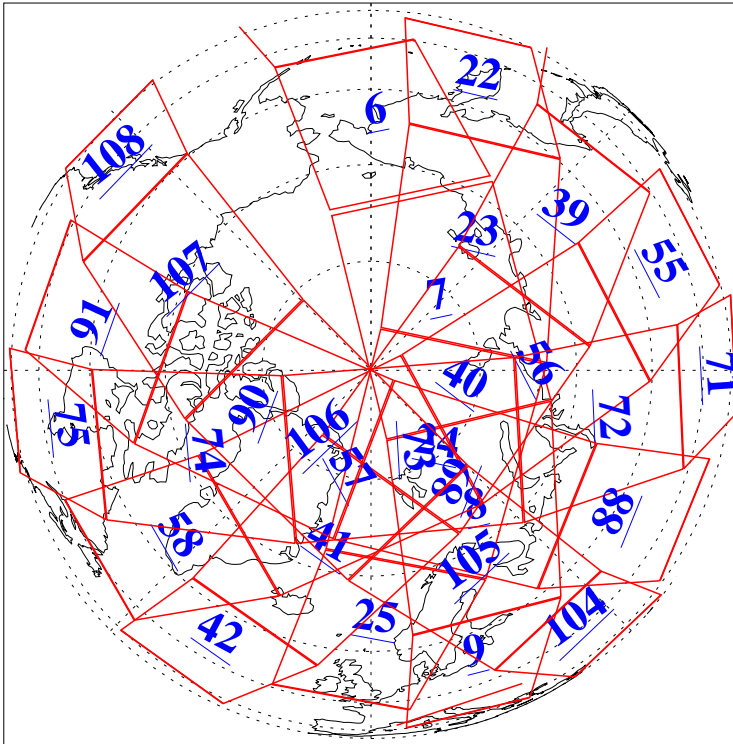

L1B Availability
AMSU Granules: 240
HSB Granules: 0
AIRS Granules: 240

5 Jun 2015
DoY 156
Aqua Day 4780
Granules: 1 to 120

Granules: 121 to 240

Legend: AMSU Available, HSB Available, AIRS Available

L1B Availability
AMSU Granules: 240
HSB Granules: 0
AIRS Granules: 240

5 Jun 2015
DoY 156
Aqua Day 4780

Ascending Granules

Descending Granules

Legend: AMSU Available, HSB Available, AIRS Available

L1B Availability
AMSU Granules: 240
HSB Granules: 0
AIRS Granules: 240

5 Jun 2015
DoY 156
Aqua Day 4780

Northern Hemisphere Granules

Southern Hemisphere Granules

Legend: AMSU Available, HSB Available, AIRS Available