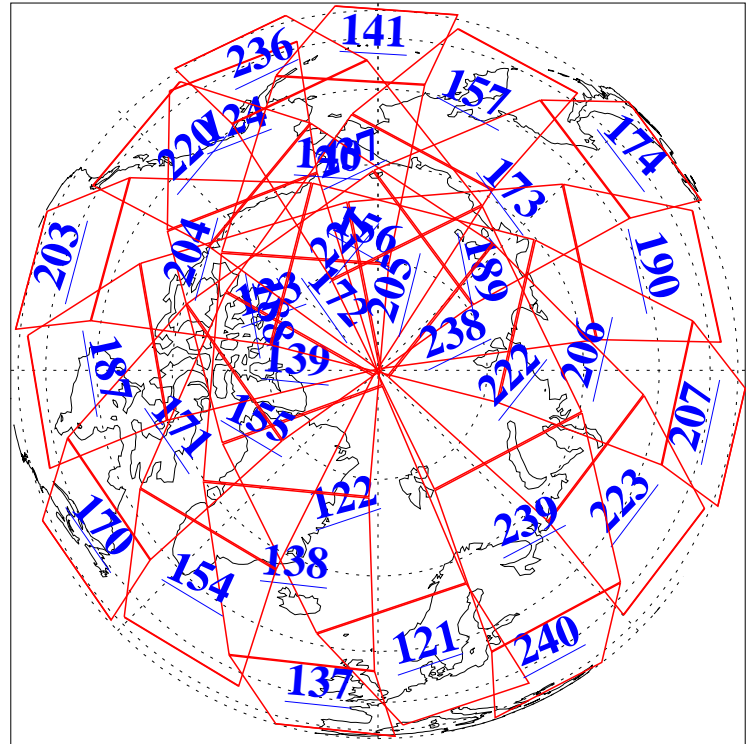

L1B Availability
AMSU Granules: 240
HSB Granules: 0
AIRS Granules: 240

5 Jun 2015
DoY 156
Aqua Day 4780
Granules: 1 to 120

Granules: 121 to 240

Legend: AMSU Available, HSB Available, AIRS Available

L1B Availability
AMSU Granules: 240
HSB Granules: 0
AIRS Granules: 240

5 Jun 2015
DoY 156
Aqua Day 4780

Ascending Granules

Descending Granules

Legend: AMSU Available, HSB Available, AIRS Available

L1B Availability
AMSU Granules: 240
HSB Granules: 0
AIRS Granules: 240

5 Jun 2015
DoY 156
Aqua Day 4780

Northern Hemisphere Granules

Southern Hemisphere Granules

Legend: AMSU Available, HSB Available, AIRS Available