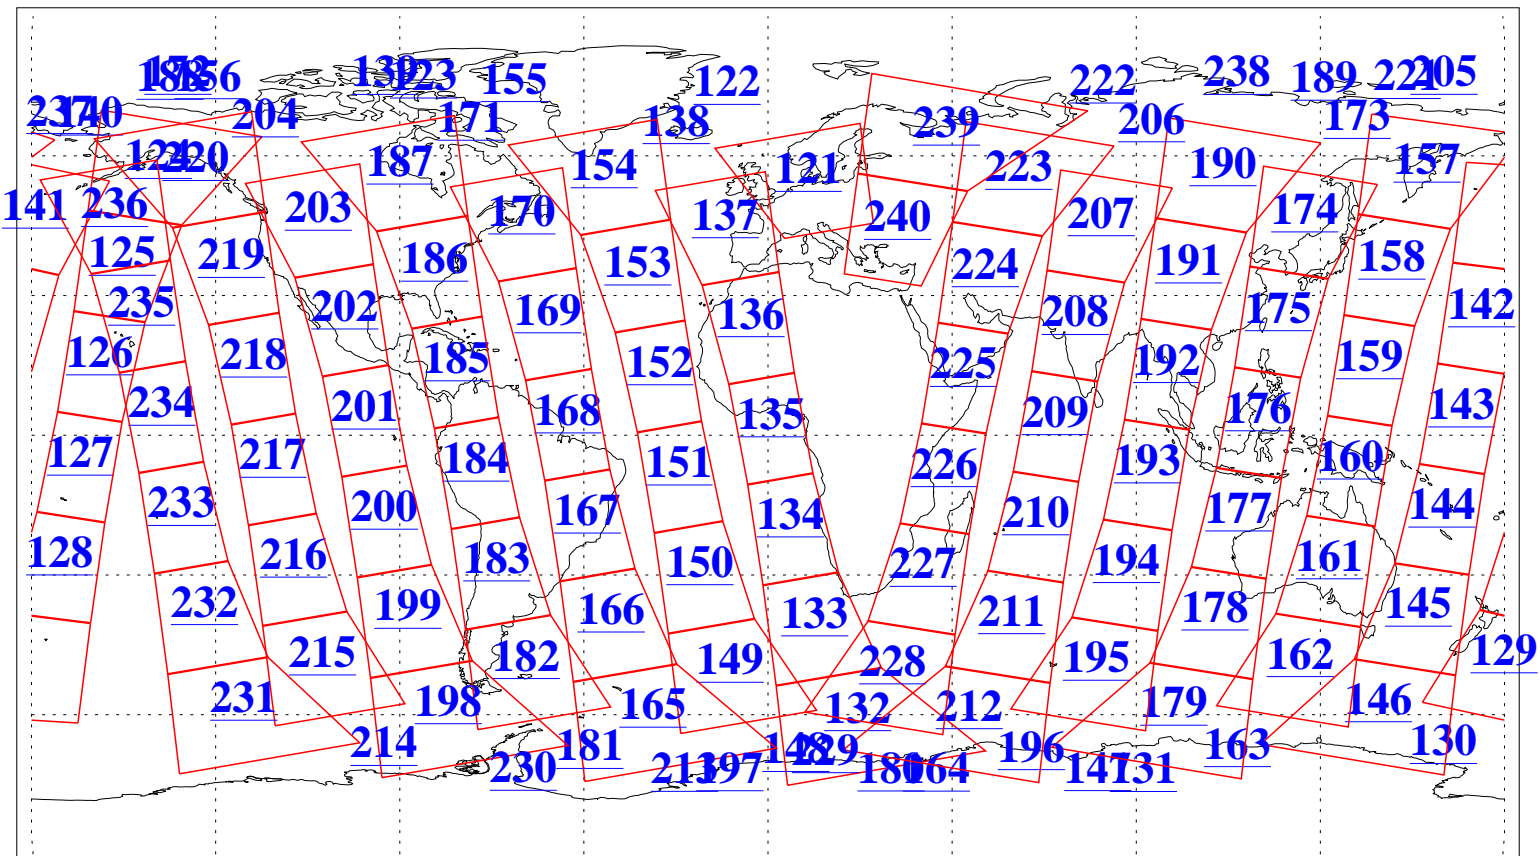

L1B Availability
AMSU Granules: 240
HSB Granules: 0
AIRS Granules: 240

5 Jun 2015
DoY 156
Aqua Day 4780
Granules: 1 to 120

Granules: 121 to 240

Legend: AMSU Available, HSB Available, AIRS Available

L1B Availability
AMSU Granules: 240
HSB Granules: 0
AIRS Granules: 240

5 Jun 2015
DoY 156
Aqua Day 4780

Ascending Granules

Descending Granules

Legend: AMSU Available, HSB Available, AIRS Available

L1B Availability
AMSU Granules: 240
HSB Granules: 0
AIRS Granules: 240

5 Jun 2015
DoY 156
Aqua Day 4780

Northern Hemisphere Granules

Southern Hemisphere Granules

Legend: AMSU Available, HSB Available, AIRS Available