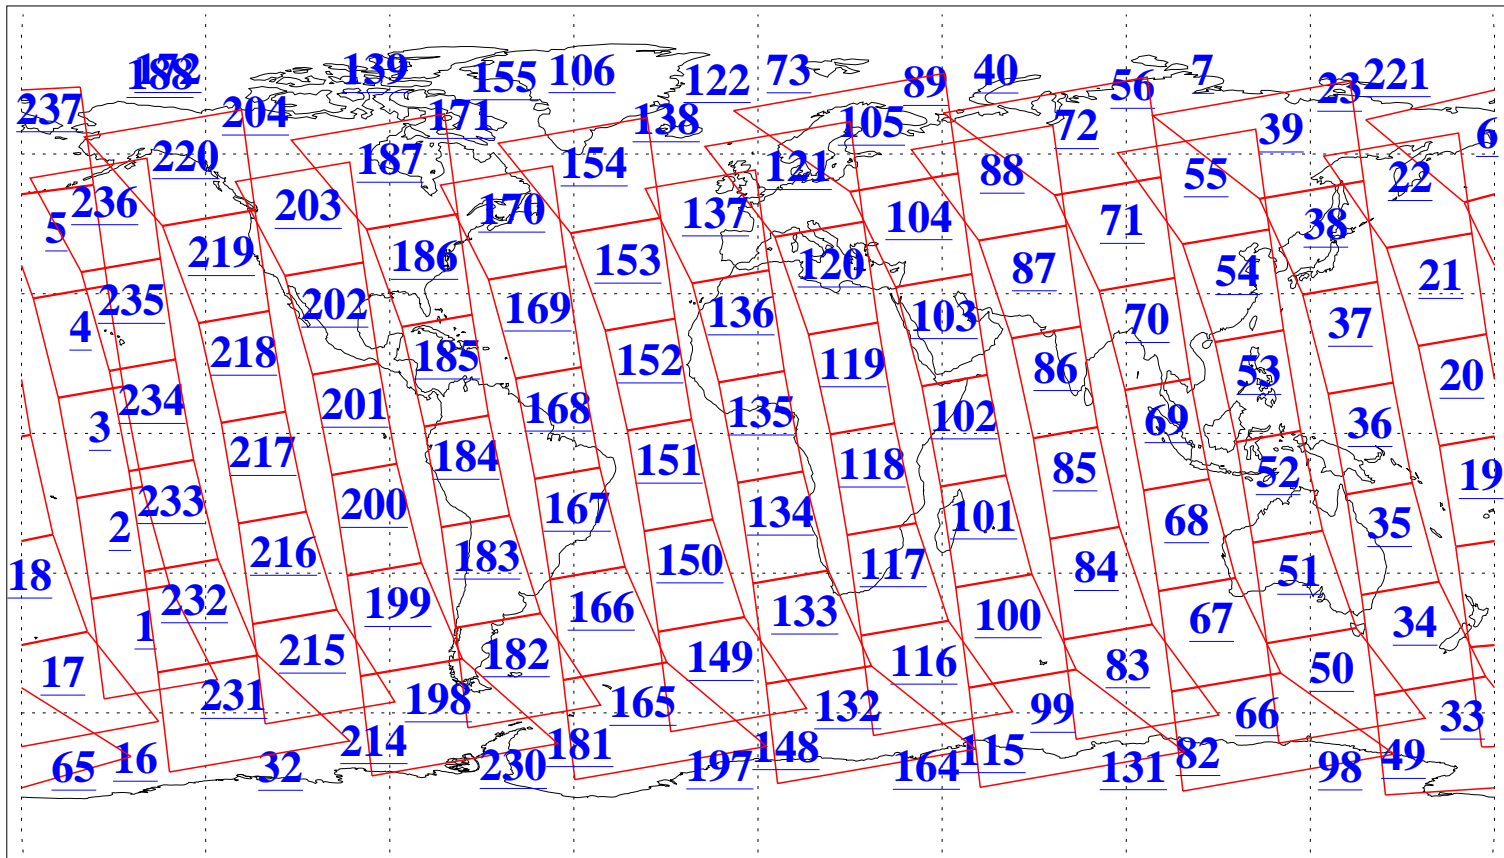

L1B Availability
AMSU Granules: 240
HSB Granules: 0
AIRS Granules: 240

5 Jun 2015
DoY 156
Aqua Day 4780
Granules: 1 to 120

Granules: 121 to 240

Legend: AMSU Available, HSB Available, AIRS Available

L1B Availability
AMSU Granules: 240
HSB Granules: 0
AIRS Granules: 240

5 Jun 2015
DoY 156
Aqua Day 4780

Ascending Granules

Descending Granules

Legend: AMSU Available, HSB Available, AIRS Available

L1B Availability
AMSU Granules: 240
HSB Granules: 0
AIRS Granules: 240

5 Jun 2015
DoY 156
Aqua Day 4780

Northern Hemisphere Granules

Southern Hemisphere Granules

Legend: AMSU Available, HSB Available, AIRS Available