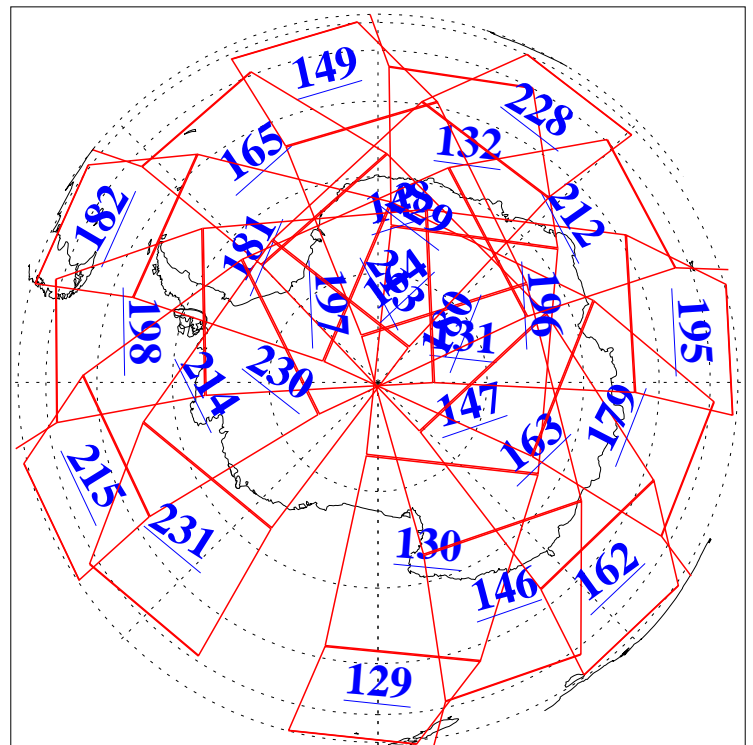

5 Jun 2015
DoY 156
Aqua Day 4780

Ascending Granules

Descending Granules

Legend: AMSU Available, HSB Available, AIRS Available

L1B Availability
AMSU Granules: 240
HSB Granules: 0
AIRS Granules: 240

5 Jun 2015
DoY 156
Aqua Day 4780

Northern Hemisphere Granules

Southern Hemisphere Granules

Legend: AMSU Available, HSB Available, AIRS Available