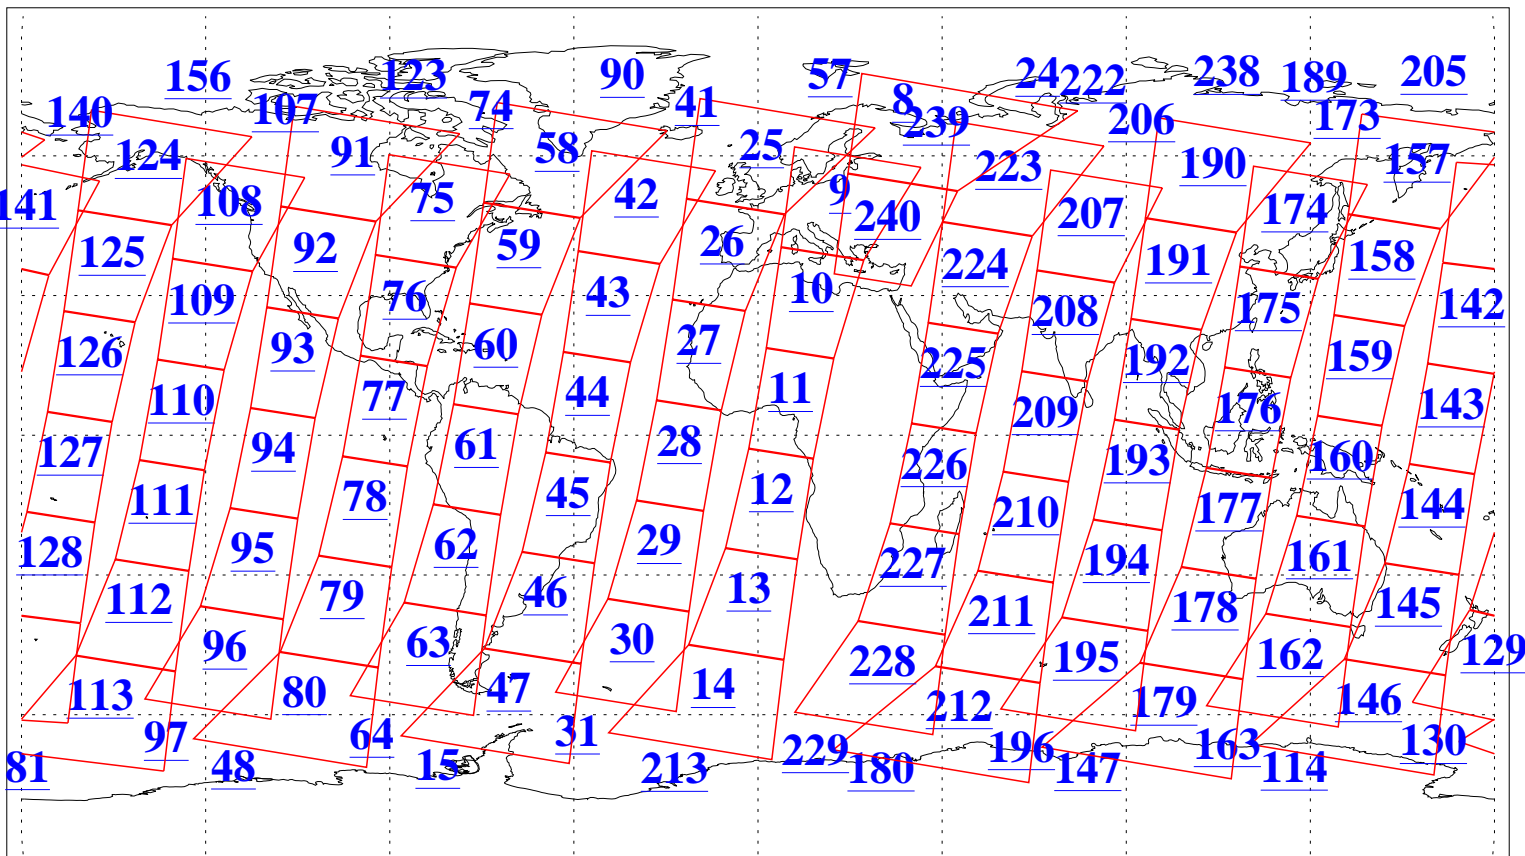

L1B Availability
AMSU Granules: 240
HSB Granules: 0
AIRS Granules: 240

5 Jun 2015
DoY 156
Aqua Day 4780
Granules: 1 to 120

Granules: 121 to 240

Legend: AMSU Available, HSB Available, AIRS Available

L1B Availability
AMSU Granules: 240
HSB Granules: 0
AIRS Granules: 240

5 Jun 2015
DoY 156
Aqua Day 4780

Ascending Granules

Descending Granules

Legend: AMSU Available, HSB Available, AIRS Available

L1B Availability
AMSU Granules: 240
HSB Granules: 0
AIRS Granules: 240

5 Jun 2015
DoY 156
Aqua Day 4780

Northern Hemisphere Granules

Southern Hemisphere Granules

Legend: AMSU Available, HSB Available, AIRS Available