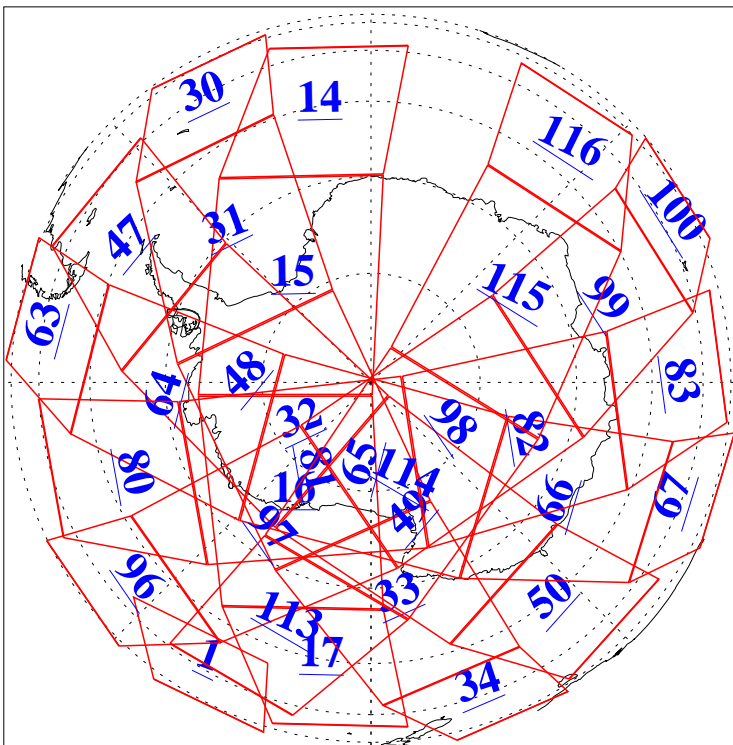

L1B Availability
AMSU Granules: 240
HSB Granules: 0
AIRS Granules: 240

5 Jun 2015
DoY 156
Aqua Day 4780
Granules: 1 to 120

Granules: 121 to 240

Legend: AMSU Available, HSB Available, AIRS Available

L1B Availability
AMSU Granules: 240
HSB Granules: 0
AIRS Granules: 240

5 Jun 2015
DoY 156
Aqua Day 4780

Ascending Granules

Descending Granules

Legend: AMSU Available, HSB Available, AIRS Available

L1B Availability
AMSU Granules: 240
HSB Granules: 0
AIRS Granules: 240

5 Jun 2015
DoY 156
Aqua Day 4780

Northern Hemisphere Granules

Southern Hemisphere Granules

Legend: AMSU Available, HSB Available, AIRS Available