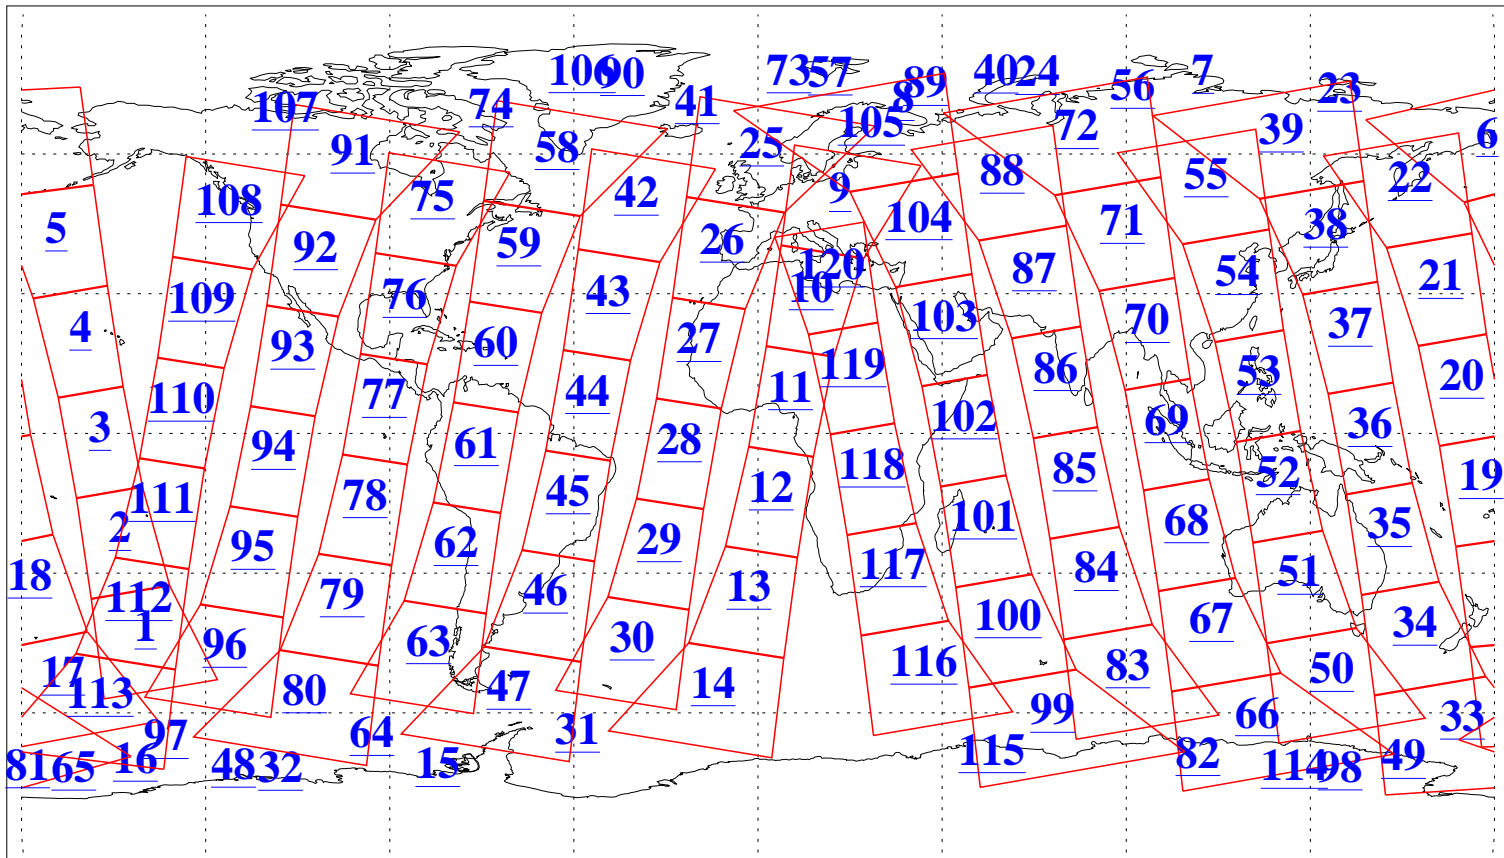

L1B Availability
AMSU Granules: 240
HSB Granules: 0
AIRS Granules: 240

5 Jun 2015
DoY 156
Aqua Day 4780
Granules: 1 to 120

Granules: 121 to 240

Legend: AMSU Available, HSB Available, AIRS Available

L1B Availability
AMSU Granules: 240
HSB Granules: 0
AIRS Granules: 240

5 Jun 2015
DoY 156
Aqua Day 4780

Ascending Granules

Descending Granules

Legend: AMSU Available, HSB Available, AIRS Available

L1B Availability
AMSU Granules: 240
HSB Granules: 0
AIRS Granules: 240

5 Jun 2015
DoY 156
Aqua Day 4780

Northern Hemisphere Granules

Southern Hemisphere Granules

Legend: AMSU Available, HSB Available, AIRS Available