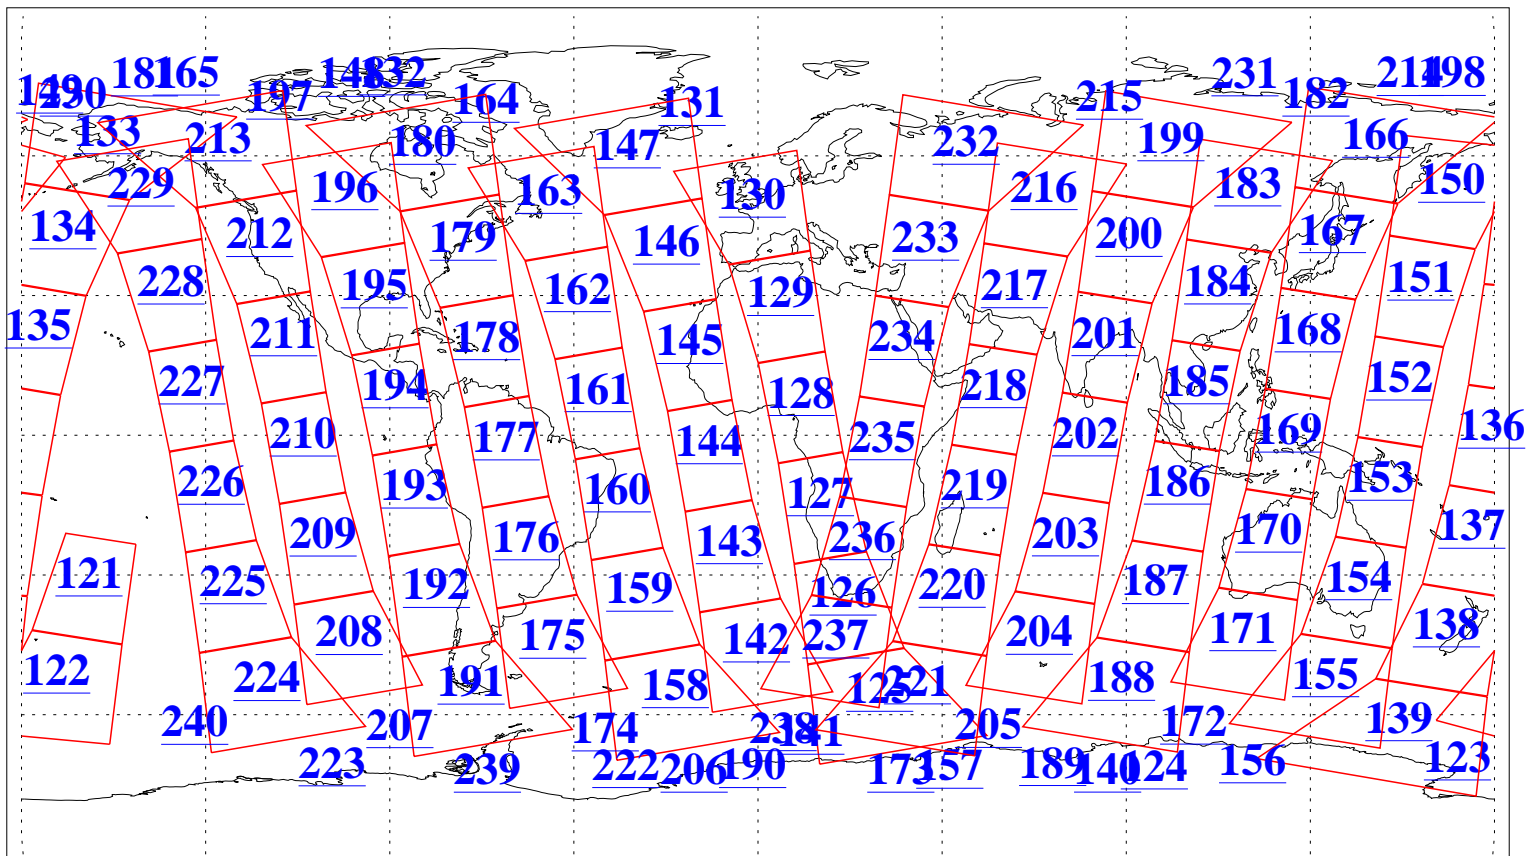

L1B Availability  
AMSU Granules: 240  
HSB Granules: 0  
AIRS Granules: 240

4 Jun 2015  
DoY 155  
Aqua Day 4779  
Granules: 1 to 120

Granules: 121 to 240

Legend: AMSU Available, HSB Available, AIRS Available

L1B Availability  
AMSU Granules: 240  
HSB Granules: 0  
AIRS Granules: 240

4 Jun 2015  
DoY 155  
Aqua Day 4779

Ascending Granules

Descending Granules

Legend: AMSU Available, HSB Available, AIRS Available