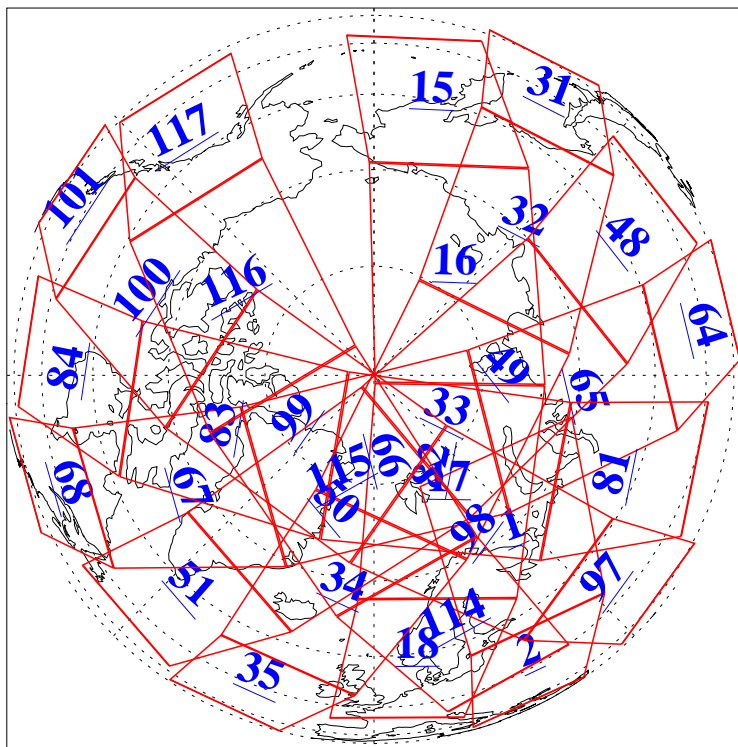

L1B Availability  
AMSU Granules: 240  
HSB Granules: 0  
AIRS Granules: 240

4 Jun 2015  
DoY 155  
Aqua Day 4779  
Granules: 1 to 120

Granules: 121 to 240

Legend: AMSU Available, HSB Available, AIRS Available

L1B Availability  
AMSU Granules: 240  
HSB Granules: 0  
AIRS Granules: 240

4 Jun 2015  
DoY 155  
Aqua Day 4779

Ascending Granules

Descending Granules

Legend: AMSU Available, HSB Available, AIRS Available

### Northern Hemisphere Granules