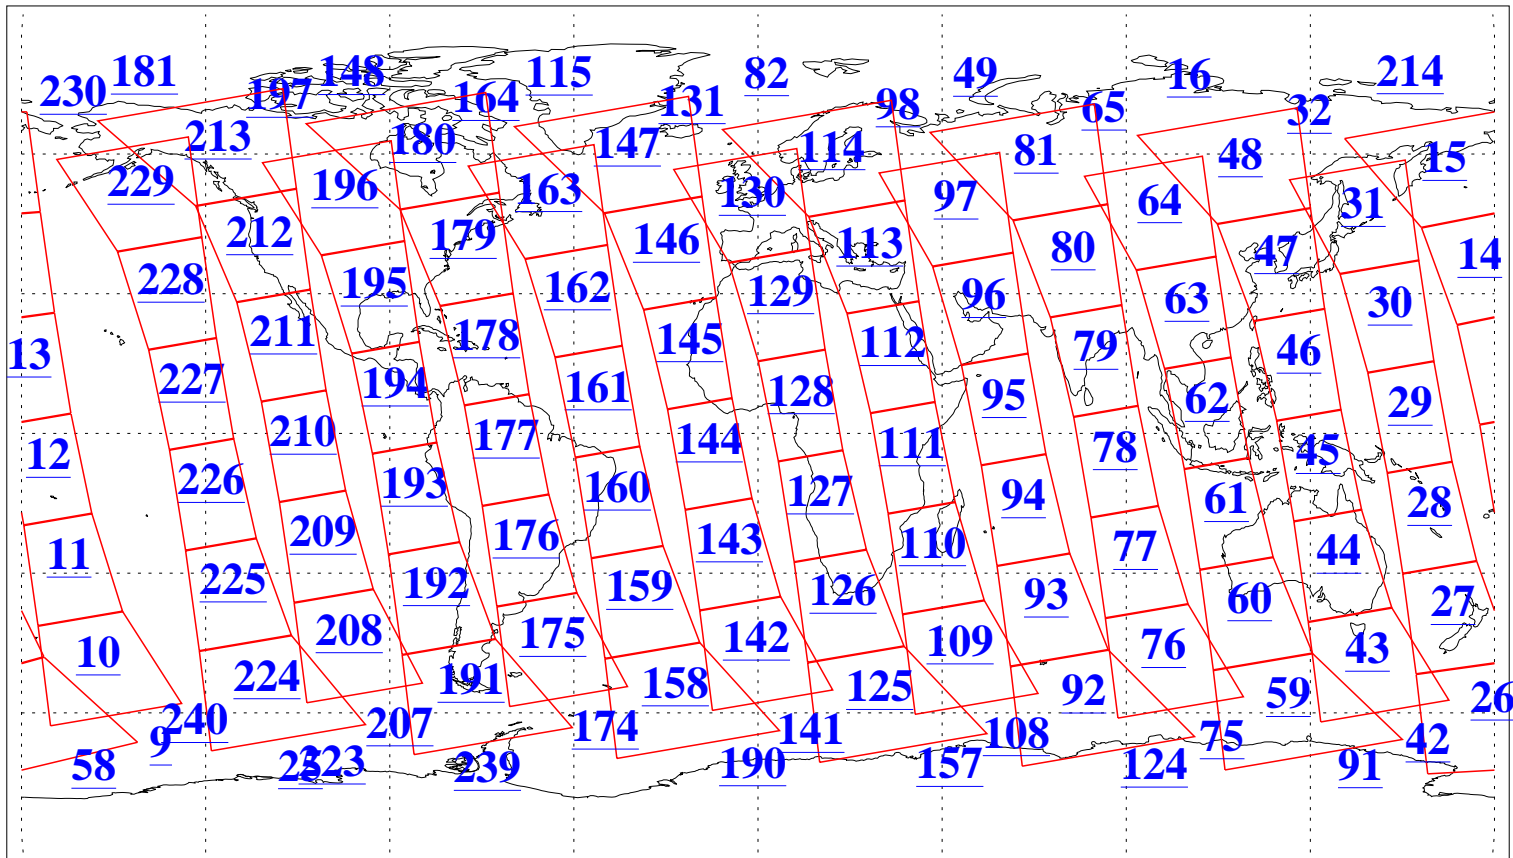

L1B Availability  
AMSU Granules: 240  
HSB Granules: 0  
AIRS Granules: 240

4 Jun 2015  
DoY 155  
Aqua Day 4779  
Granules: 1 to 120

Granules: 121 to 240

Legend: AMSU Available, HSB Available, AIRS Available

L1B Availability  
AMSU Granules: 240  
HSB Granules: 0  
AIRS Granules: 240

4 Jun 2015  
DoY 155  
Aqua Day 4779

Ascending Granules

Descending Granules

Legend: AMSU Available, HSB Available, AIRS Available