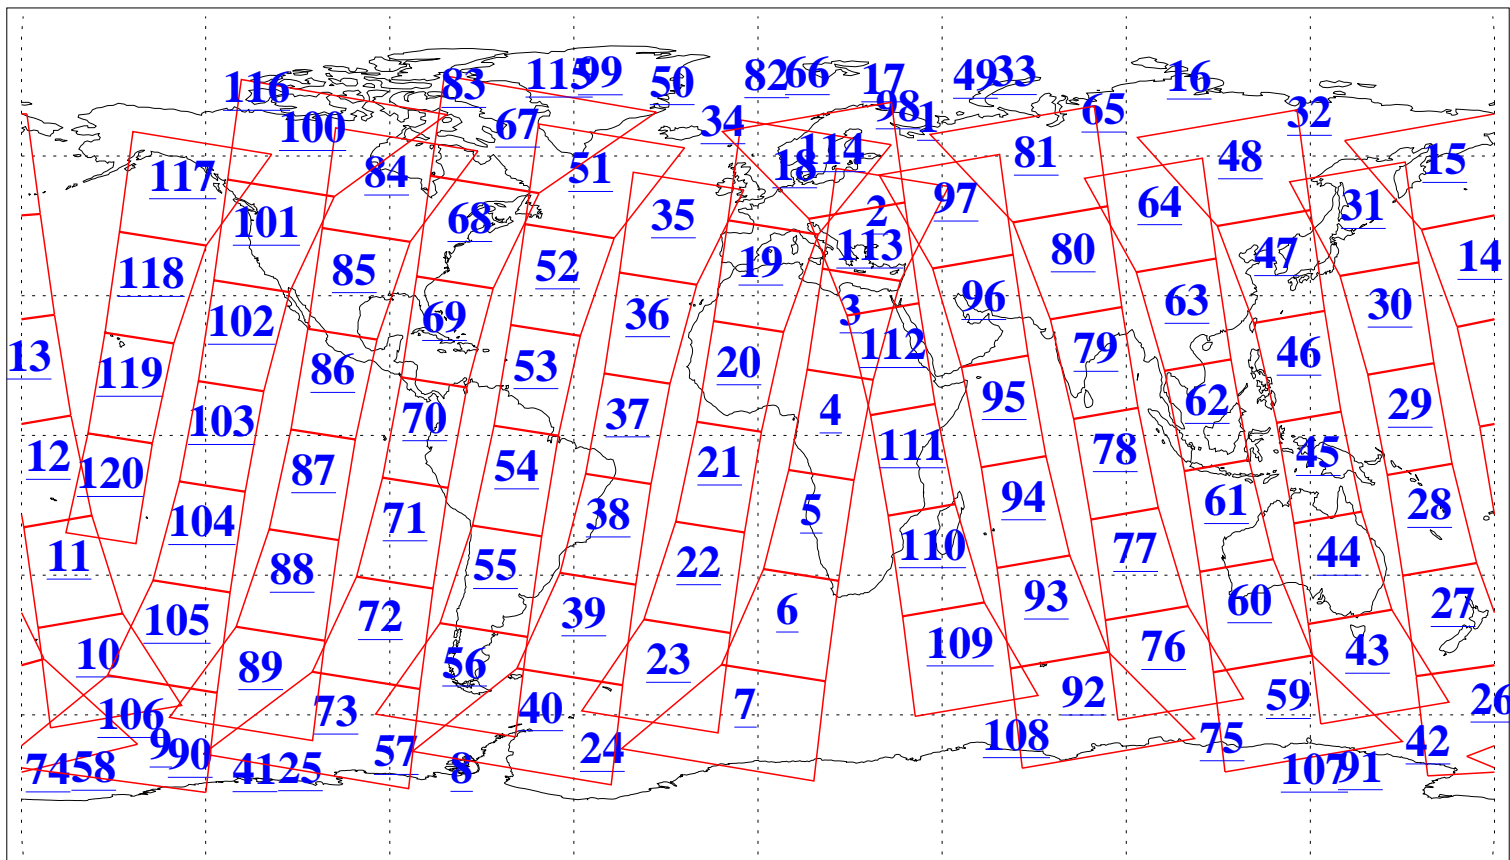

L1B Availability  
AMSU Granules: 240  
HSB Granules: 0  
AIRS Granules: 240

4 Jun 2015  
DoY 155  
Aqua Day 4779  
Granules: 1 to 120

Granules: 121 to 240

Legend: AMSU Available, HSB Available, AIRS Available

L1B Availability  
AMSU Granules: 240  
HSB Granules: 0  
AIRS Granules: 240

4 Jun 2015  
DoY 155  
Aqua Day 4779

Ascending Granules

Descending Granules

Legend: AMSU Available, HSB Available, AIRS Available

### Northern Hemisphere Granules