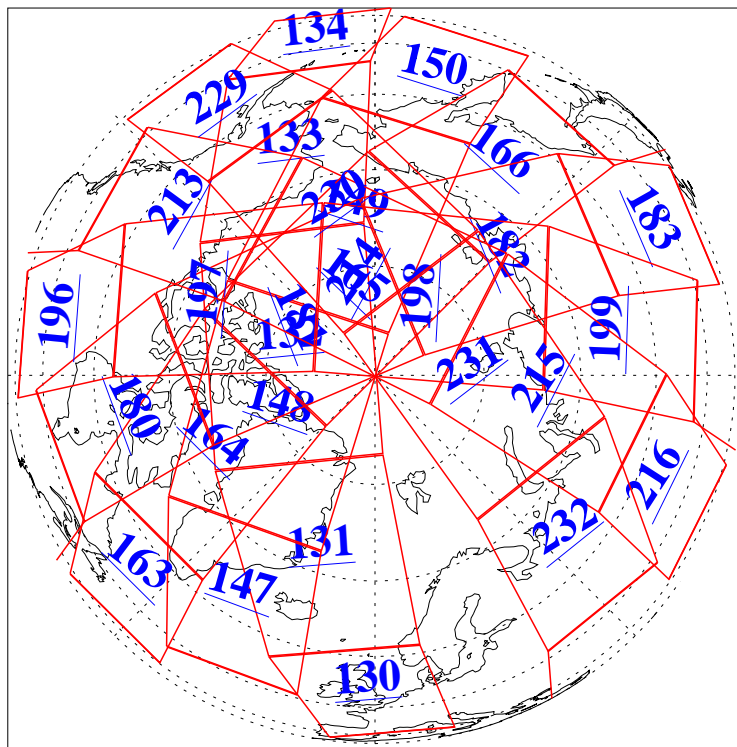

L1B Availability  
AMSU Granules: 240  
HSB Granules: 0  
AIRS Granules: 240

4 Jun 2015  
DoY 155  
Aqua Day 4779  
Granules: 1 to 120

Granules: 121 to 240

Legend: AMSU Available, HSB Available, AIRS Available

L1B Availability  
AMSU Granules: 240  
HSB Granules: 0  
AIRS Granules: 240

4 Jun 2015  
DoY 155  
Aqua Day 4779

Ascending Granules

Descending Granules

Legend: AMSU Available, HSB Available, AIRS Available

### Northern Hemisphere Granules