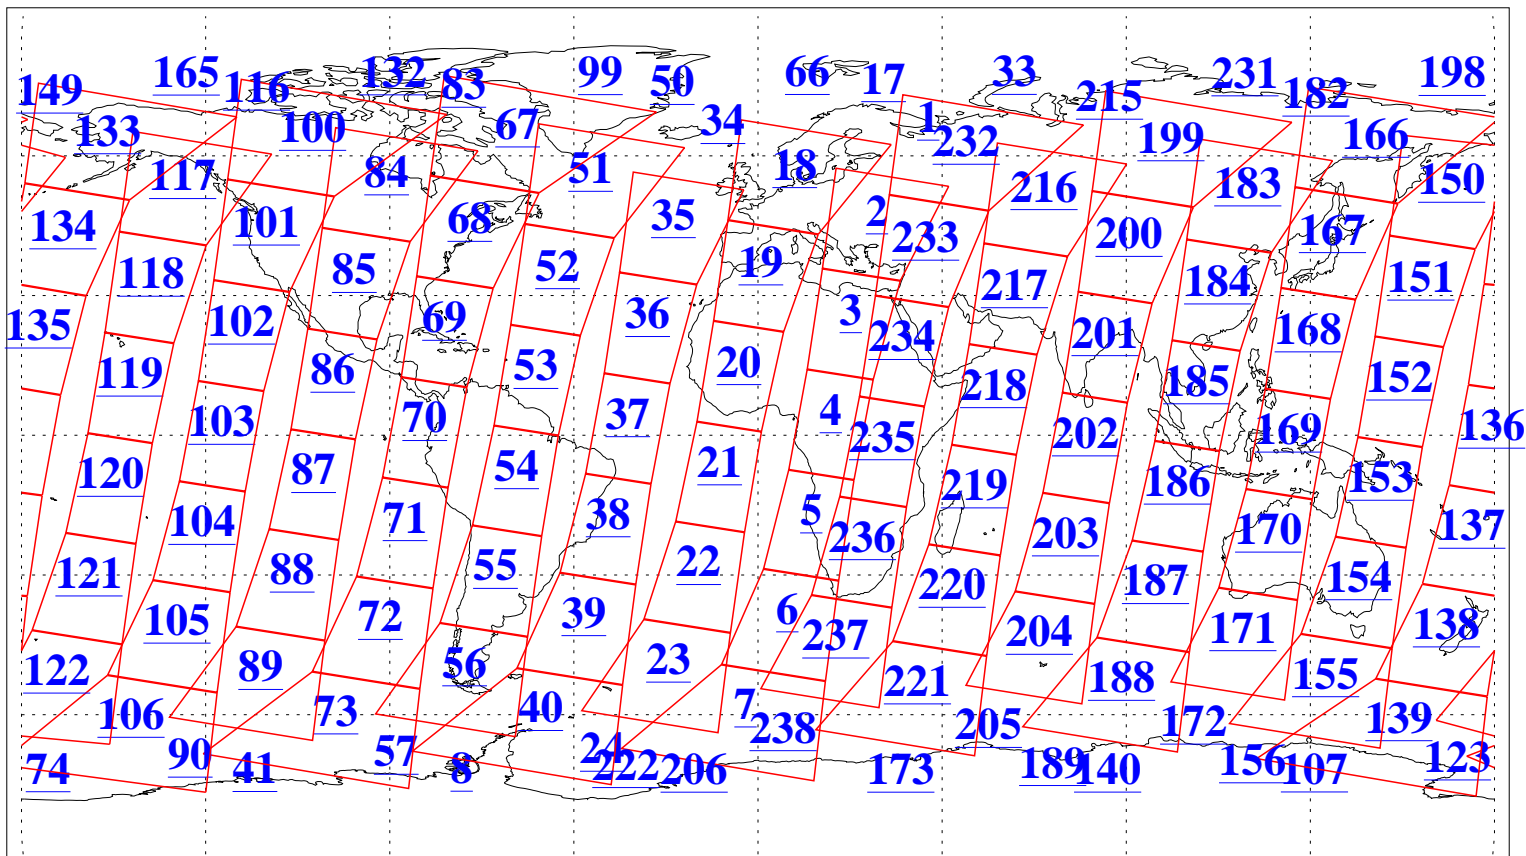

L1B Availability  
AMSU Granules: 240  
HSB Granules: 0  
AIRS Granules: 240

4 Jun 2015  
DoY 155  
Aqua Day 4779  
Granules: 1 to 120

Granules: 121 to 240

Legend: AMSU Available, HSB Available, AIRS Available

L1B Availability  
AMSU Granules: 240  
HSB Granules: 0  
AIRS Granules: 240

4 Jun 2015  
DoY 155  
Aqua Day 4779

Ascending Granules

Descending Granules

Legend: AMSU Available, HSB Available, AIRS Available