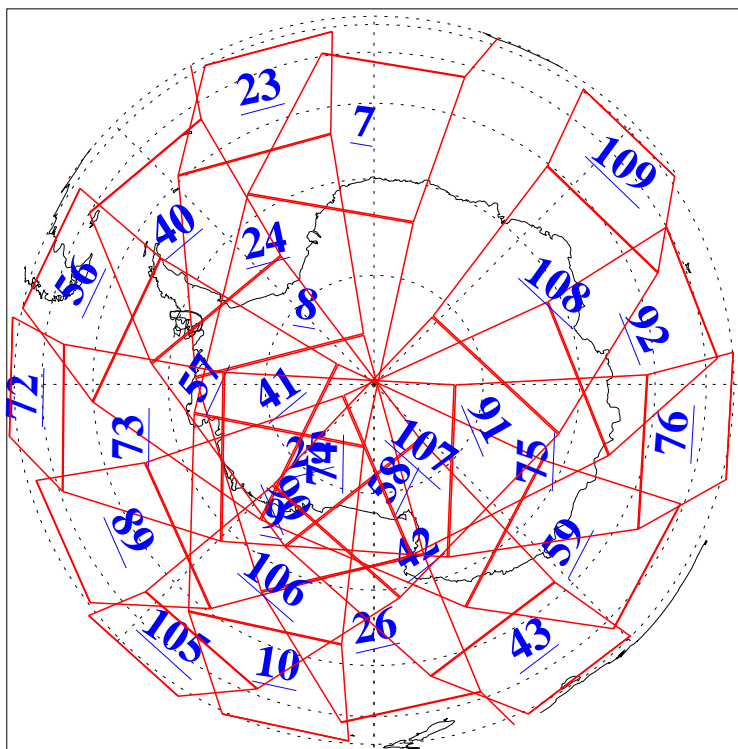

Legend: AMSU Available, HSB Available, AIRS Available