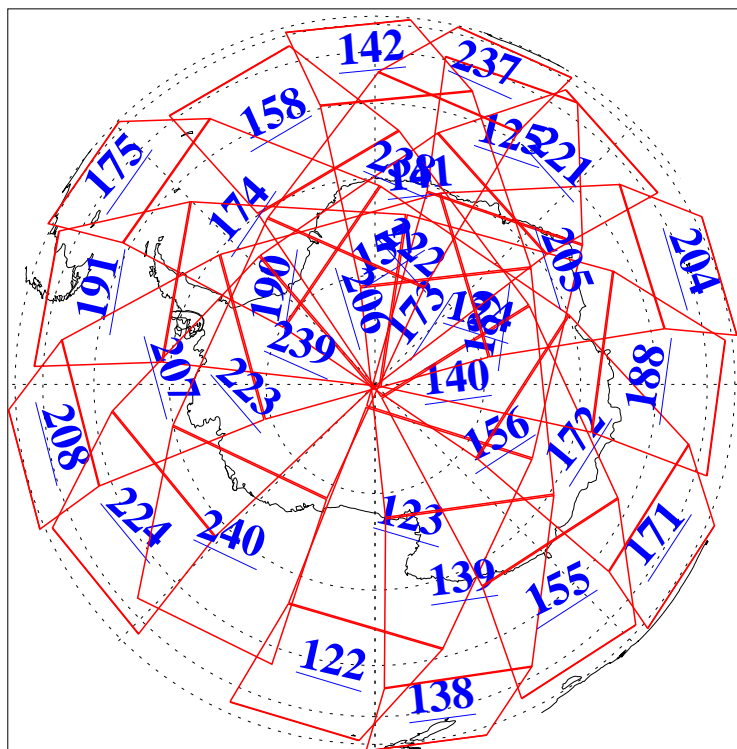

Legend: AMSU Available, HSB Available, AIRS Available