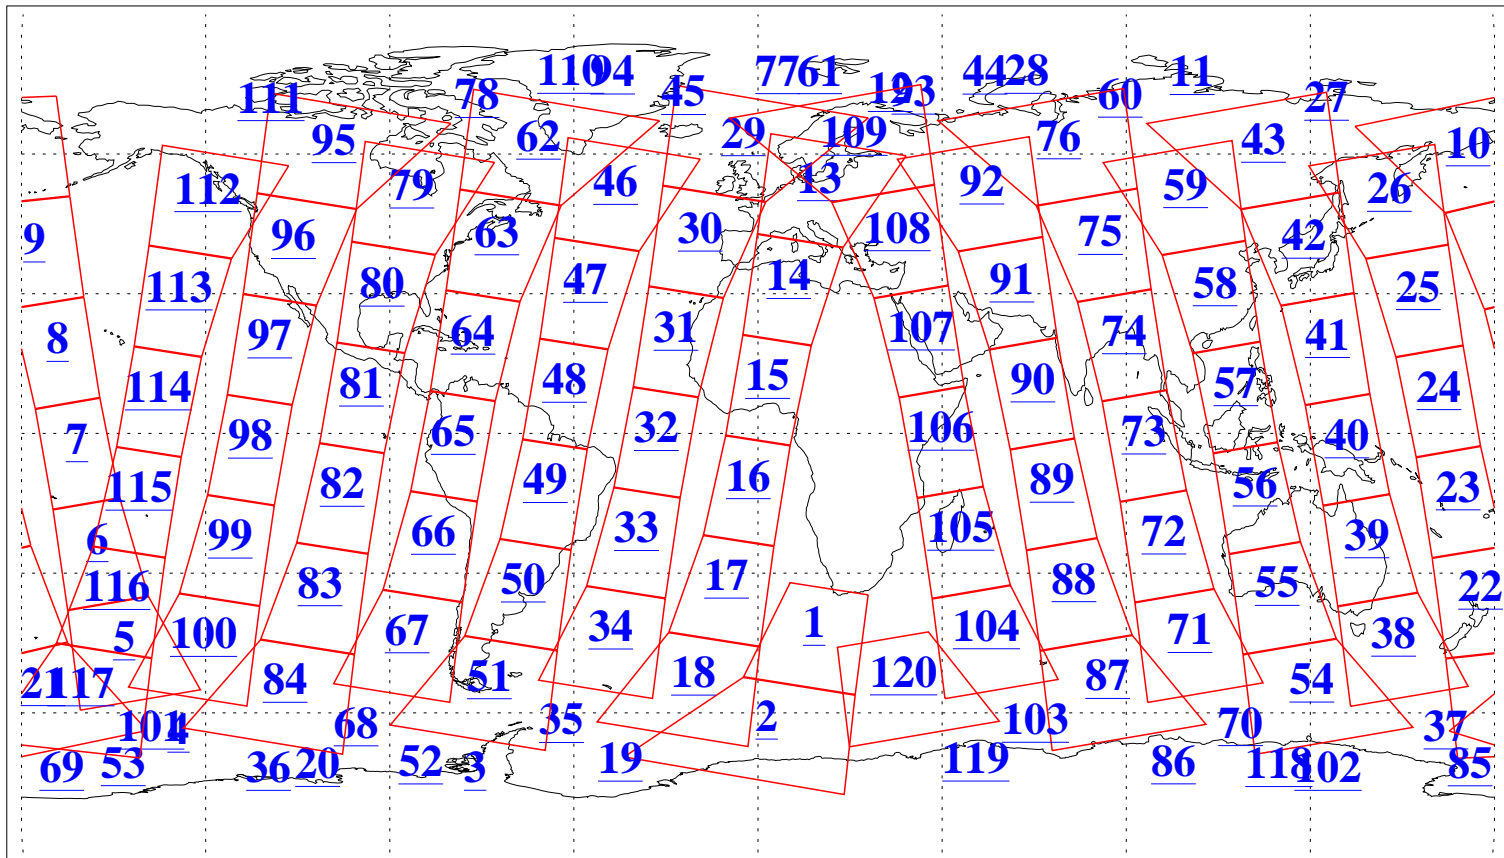

L1B Availability
AMSU Granules: 240
HSB Granules: 0
AIRS Granules: 240

1 Jun 2015
DoY 152
Aqua Day 4776
Granules: 1 to 120

Granules: 121 to 240

Legend: AMSU Available, HSB Available, AIRS Available

L1B Availability
AMSU Granules: 240
HSB Granules: 0
AIRS Granules: 240

1 Jun 2015
DoY 152
Aqua Day 4776

Ascending Granules

Descending Granules

Legend: AMSU Available, HSB Available, AIRS Available

L1B Availability
 AMSU Granules: 240
 HSB Granules: 0
 AIRS Granules: 240

1 Jun 2015
 DoY 152
 Aqua Day 4776

Northern Hemisphere Granules

Southern Hemisphere Granules

Legend: AMSU Available, HSB Available, AIRS Available