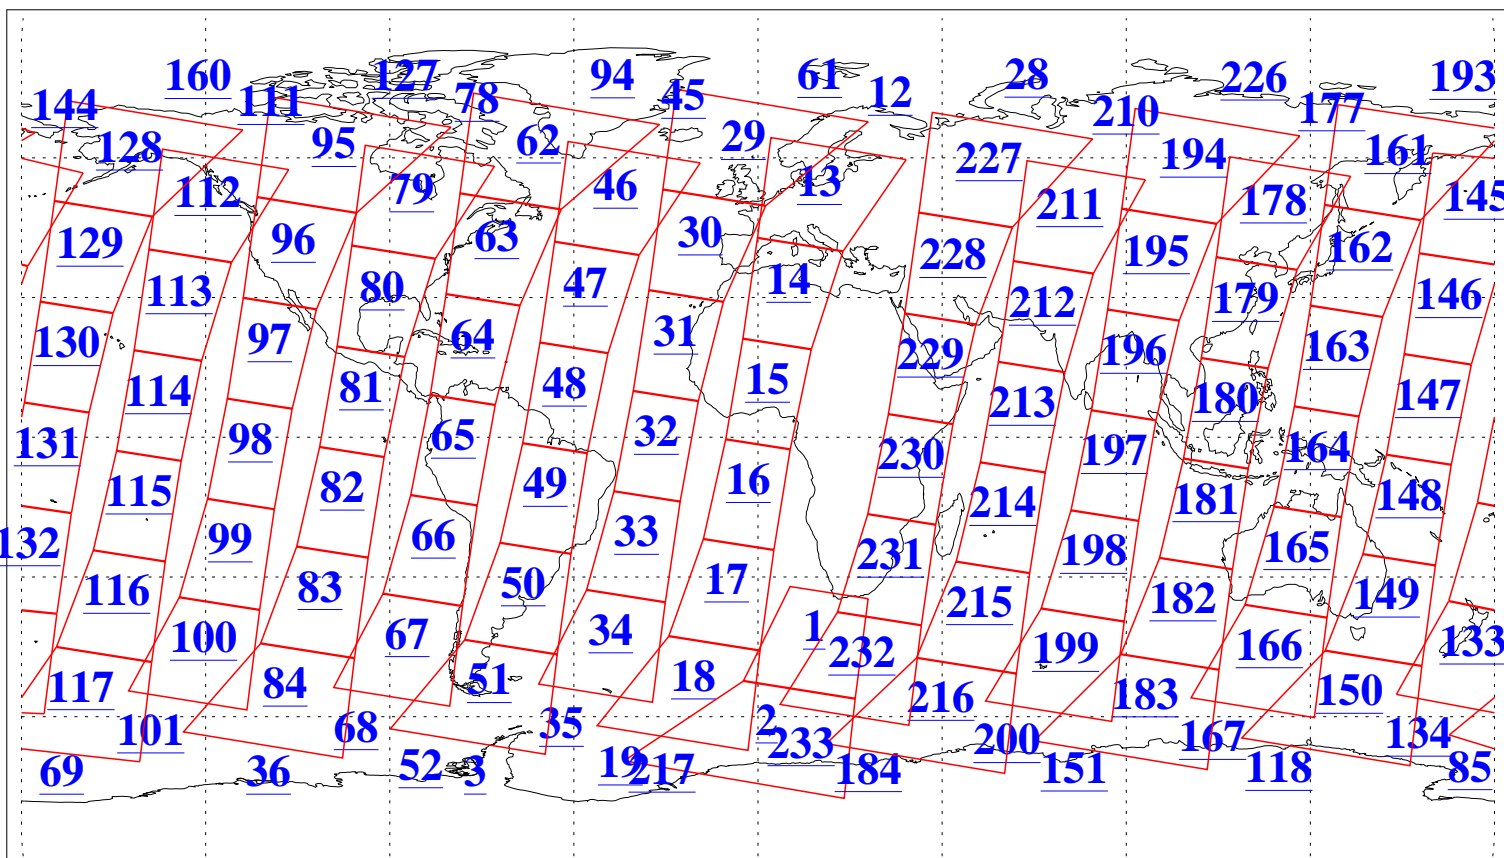

L1B Availability
AMSU Granules: 240
HSB Granules: 0
AIRS Granules: 240

1 Jun 2015
DoY 152
Aqua Day 4776
Granules: 1 to 120

Granules: 121 to 240

Legend: AMSU Available, HSB Available, AIRS Available

L1B Availability
AMSU Granules: 240
HSB Granules: 0
AIRS Granules: 240

1 Jun 2015
DoY 152
Aqua Day 4776

Ascending Granules

Descending Granules

Legend: AMSU Available, HSB Available, AIRS Available

L1B Availability
 AMSU Granules: 240
 HSB Granules: 0
 AIRS Granules: 240

1 Jun 2015
 DoY 152
 Aqua Day 4776

Northern Hemisphere Granules

Southern Hemisphere Granules

Legend: AMSU Available, HSB Available, AIRS Available