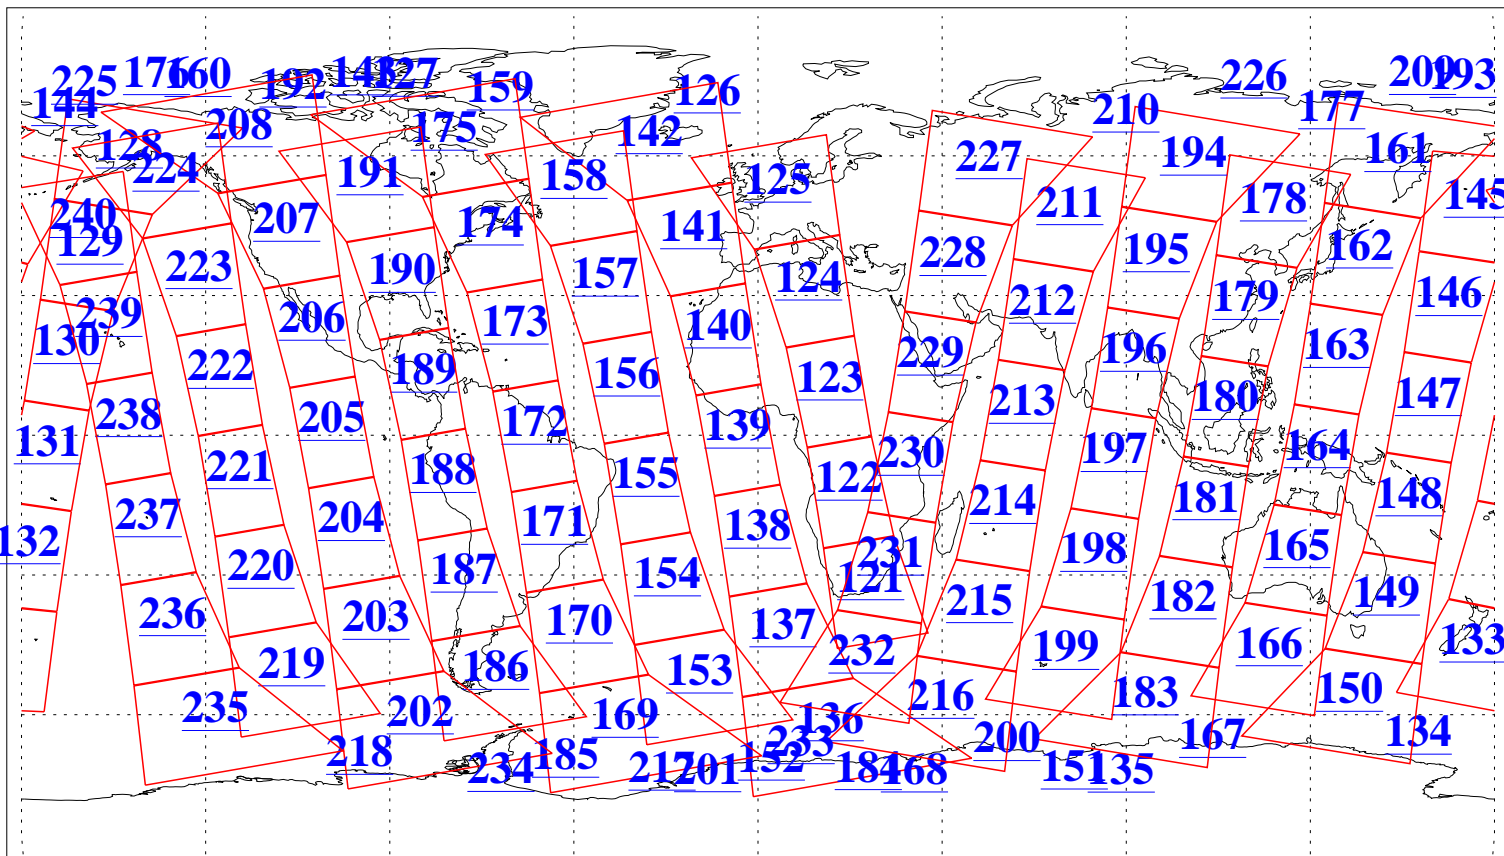

L1B Availability
AMSU Granules: 240
HSB Granules: 0
AIRS Granules: 240

1 Jun 2015
DoY 152
Aqua Day 4776
Granules: 1 to 120

Granules: 121 to 240

Legend: AMSU Available, HSB Available, AIRS Available

L1B Availability
AMSU Granules: 240
HSB Granules: 0
AIRS Granules: 240

1 Jun 2015
DoY 152
Aqua Day 4776

Ascending Granules

Descending Granules

Legend: AMSU Available, HSB Available, AIRS Available

L1B Availability
 AMSU Granules: 240
 HSB Granules: 0
 AIRS Granules: 240

1 Jun 2015
 DoY 152
 Aqua Day 4776

Northern Hemisphere Granules

Southern Hemisphere Granules

Legend: AMSU Available, HSB Available, AIRS Available