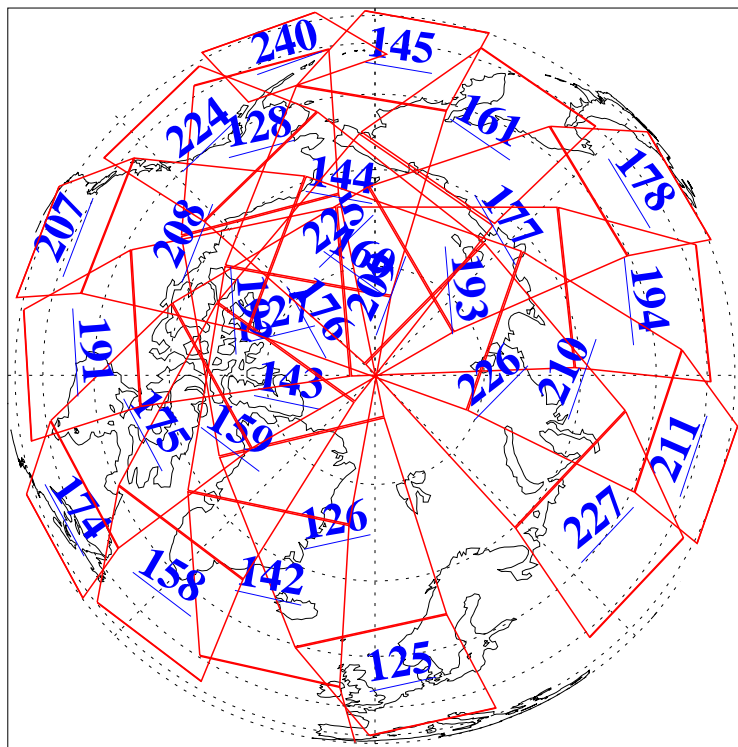

1 Jun 2015
DoY 152
Aqua Day 4776

Ascending Granules

Descending Granules

Legend: AMSU Available, HSB Available, AIRS Available

L1B Availability
 AMSU Granules: 240
 HSB Granules: 0
 AIRS Granules: 240

1 Jun 2015
 DoY 152
 Aqua Day 4776

Northern Hemisphere Granules

Southern Hemisphere Granules

Legend: AMSU Available, HSB Available, AIRS Available