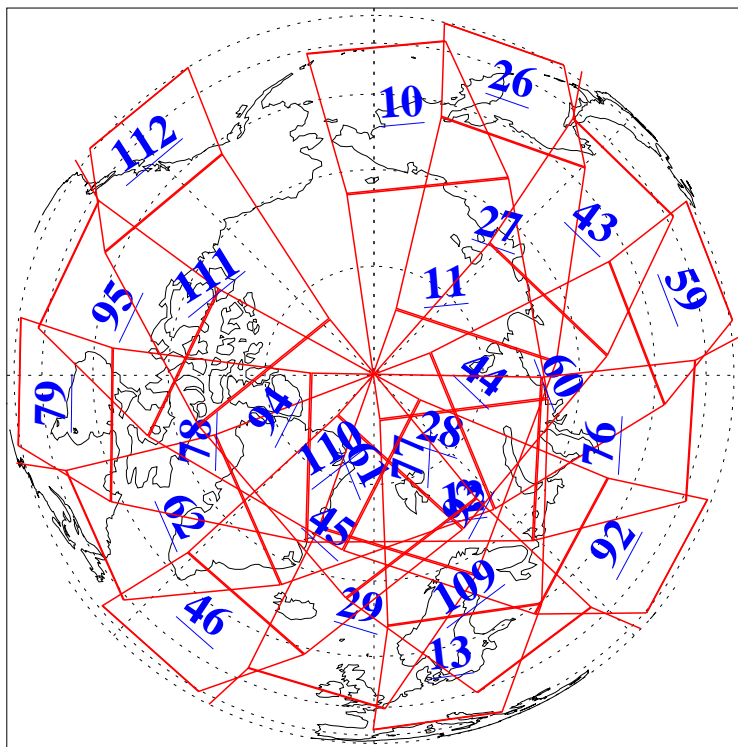

L1B Availability
AMSU Granules: 240
HSB Granules: 0
AIRS Granules: 240

1 Jun 2015
DoY 152
Aqua Day 4776
Granules: 1 to 120

Granules: 121 to 240

Legend: AMSU Available, HSB Available, AIRS Available

L1B Availability
AMSU Granules: 240
HSB Granules: 0
AIRS Granules: 240

1 Jun 2015
DoY 152
Aqua Day 4776

Ascending Granules

Descending Granules

Legend: AMSU Available, HSB Available, AIRS Available

L1B Availability
 AMSU Granules: 240
 HSB Granules: 0
 AIRS Granules: 240

1 Jun 2015
 DoY 152
 Aqua Day 4776

Northern Hemisphere Granules

Southern Hemisphere Granules

Legend: AMSU Available, HSB Available, AIRS Available