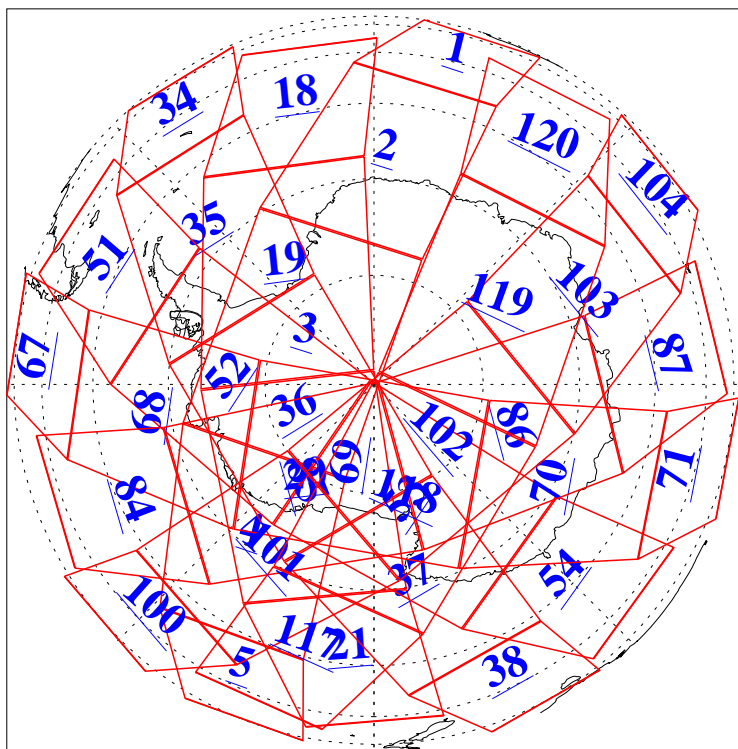

L1B Availability
AMSU Granules: 240
HSB Granules: 0
AIRS Granules: 240

1 Jun 2015
DoY 152
Aqua Day 4776
Granules: 1 to 120

Granules: 121 to 240

Legend: AMSU Available, HSB Available, AIRS Available

L1B Availability
AMSU Granules: 240
HSB Granules: 0
AIRS Granules: 240

1 Jun 2015
DoY 152
Aqua Day 4776

Ascending Granules

Descending Granules

Legend: AMSU Available, HSB Available, AIRS Available

L1B Availability
 AMSU Granules: 240
 HSB Granules: 0
 AIRS Granules: 240

1 Jun 2015
 DoY 152
 Aqua Day 4776

Northern Hemisphere Granules

Southern Hemisphere Granules

Legend: AMSU Available, HSB Available, AIRS Available