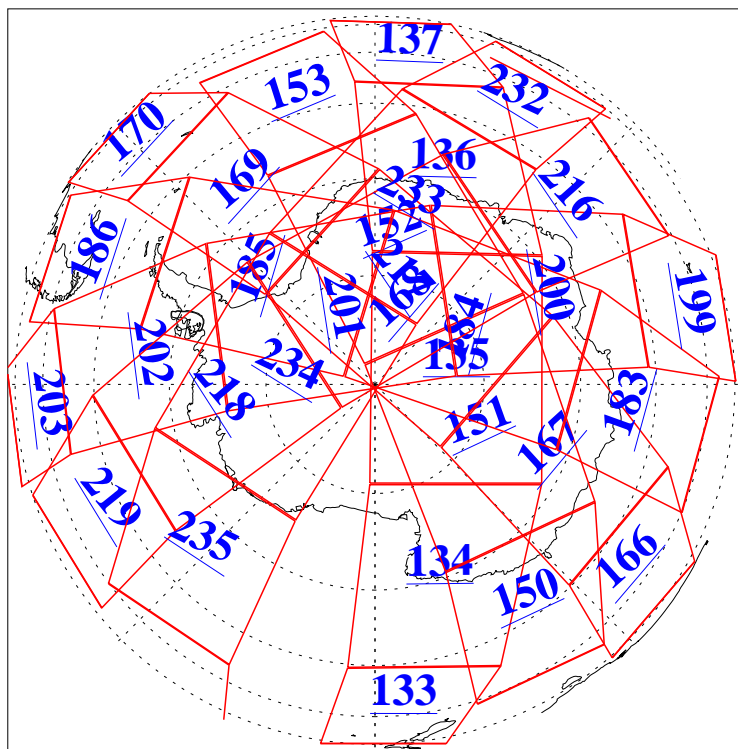

L1B Availability
AMSU Granules: 240
HSB Granules: 0
AIRS Granules: 240

1 Jun 2015
DoY 152
Aqua Day 4776
Granules: 1 to 120

Granules: 121 to 240

Legend: AMSU Available, HSB Available, AIRS Available

L1B Availability
AMSU Granules: 240
HSB Granules: 0
AIRS Granules: 240

1 Jun 2015
DoY 152
Aqua Day 4776

Ascending Granules

Descending Granules

Legend: AMSU Available, HSB Available, AIRS Available

L1B Availability
 AMSU Granules: 240
 HSB Granules: 0
 AIRS Granules: 240

1 Jun 2015
 DoY 152
 Aqua Day 4776

Northern Hemisphere Granules

Southern Hemisphere Granules

Legend: AMSU Available, HSB Available, AIRS Available