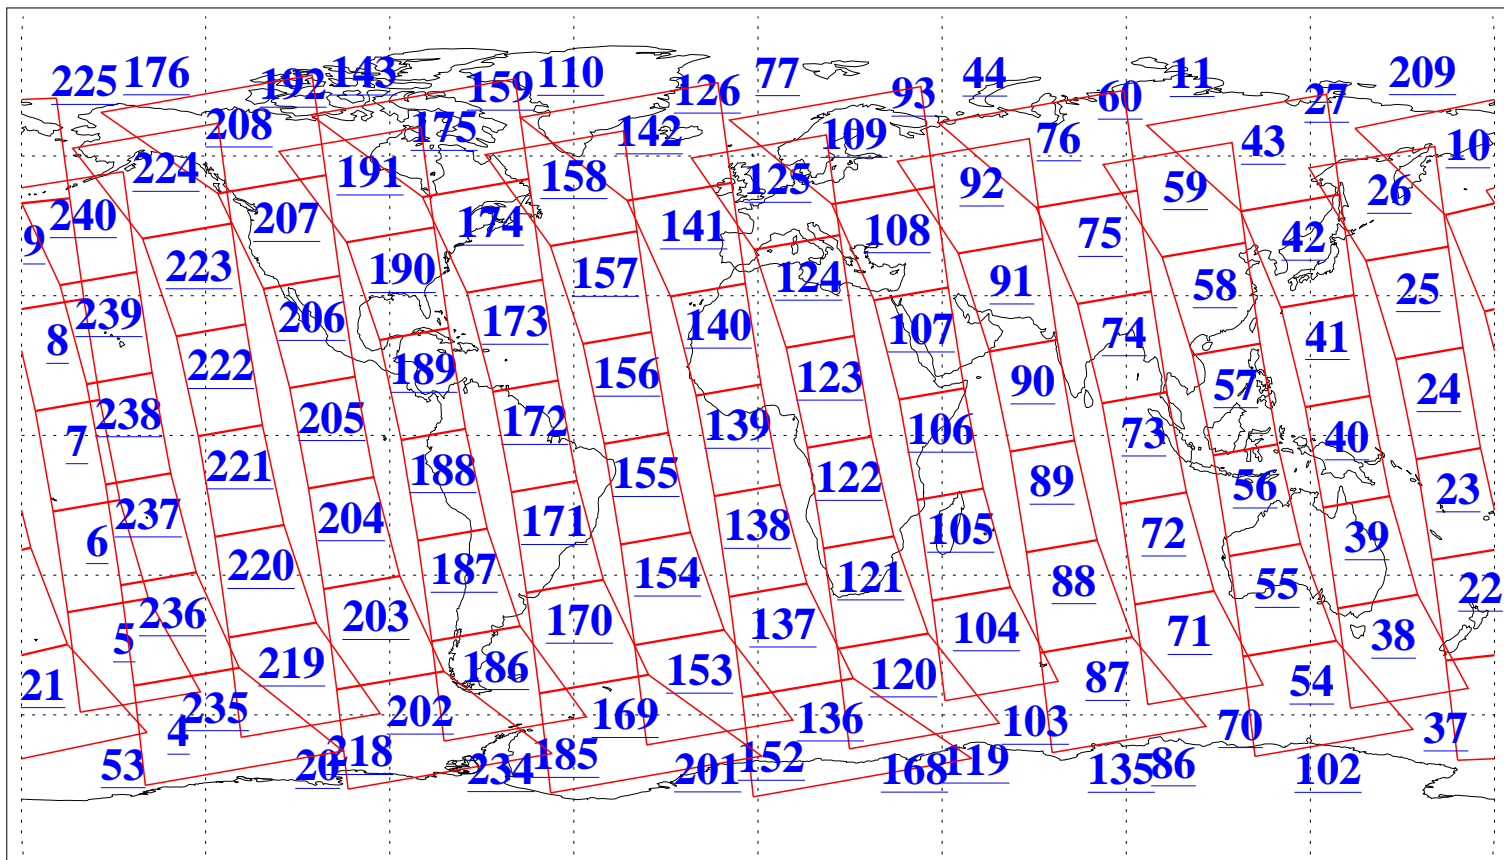

L1B Availability
AMSU Granules: 240
HSB Granules: 0
AIRS Granules: 240

1 Jun 2015
DoY 152
Aqua Day 4776
Granules: 1 to 120

Granules: 121 to 240

Legend: AMSU Available, HSB Available, AIRS Available

L1B Availability
AMSU Granules: 240
HSB Granules: 0
AIRS Granules: 240

1 Jun 2015
DoY 152
Aqua Day 4776

Ascending Granules

Descending Granules

Legend: AMSU Available, HSB Available, AIRS Available

L1B Availability
 AMSU Granules: 240
 HSB Granules: 0
 AIRS Granules: 240

1 Jun 2015
 DoY 152
 Aqua Day 4776

Northern Hemisphere Granules

Southern Hemisphere Granules

Legend: AMSU Available, HSB Available, AIRS Available