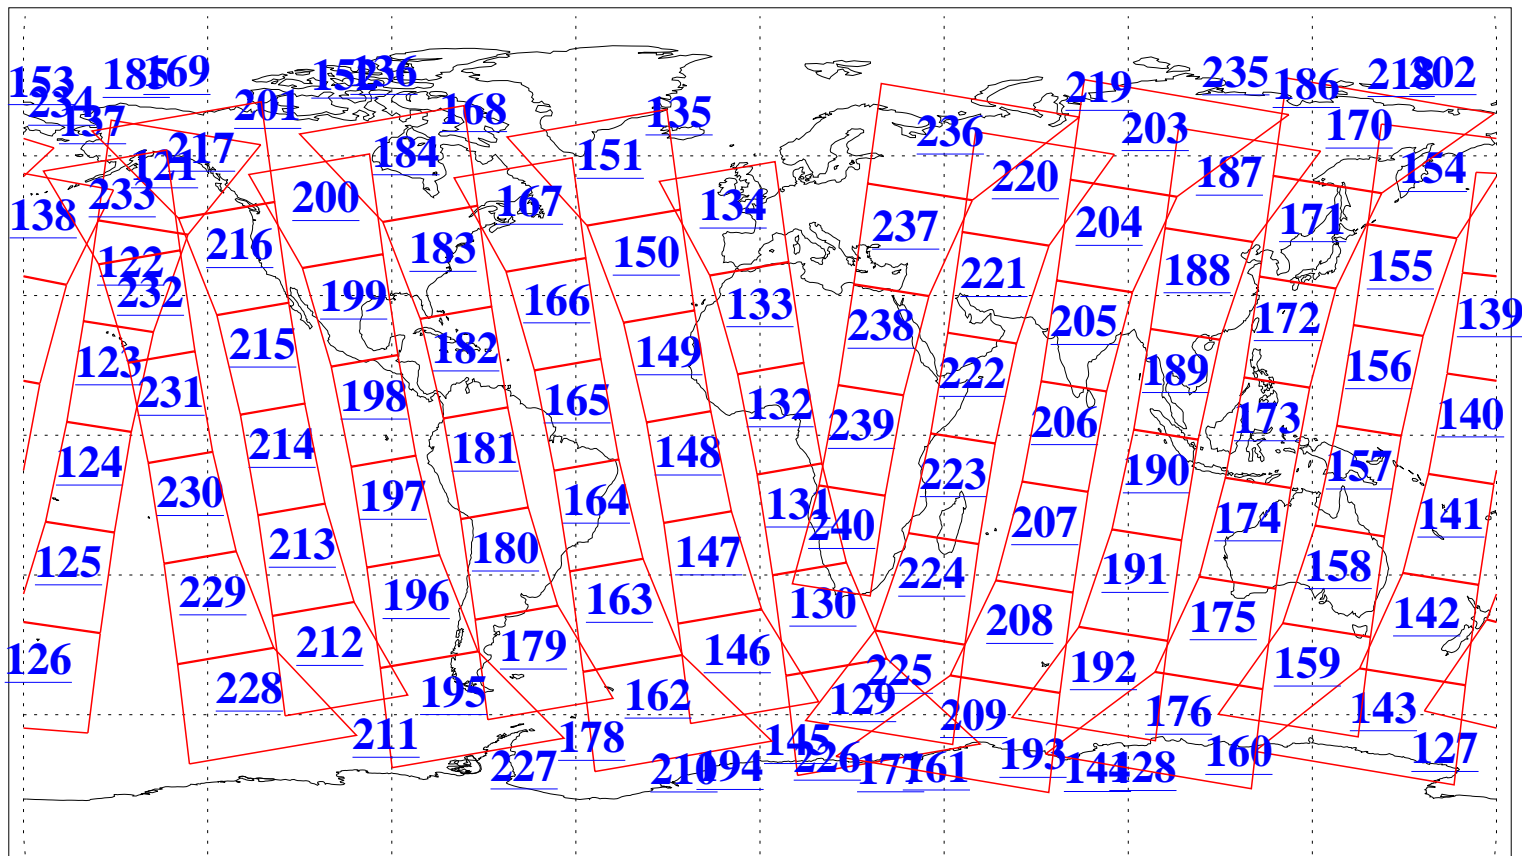

L1B Availability
AMSU Granules: 240
HSB Granules: 0
AIRS Granules: 240

31 May 2015
DoY 151
Aqua Day 4775
Granules: 1 to 120

Granules: 121 to 240

Legend: AMSU Available, HSB Available, AIRS Available

L1B Availability
AMSU Granules: 240
HSB Granules: 0
AIRS Granules: 240

31 May 2015
DoY 151
Aqua Day 4775
Ascending Granules

Descending Granules

Legend: AMSU Available, HSB Available, AIRS Available

L1B Availability
 AMSU Granules: 240
 HSB Granules: 0
 AIRS Granules: 240

31 May 2015
 DoY 151
 Aqua Day 4775

Northern Hemisphere Granules

Southern Hemisphere Granules

Legend: AMSU Available, HSB Available, AIRS Available