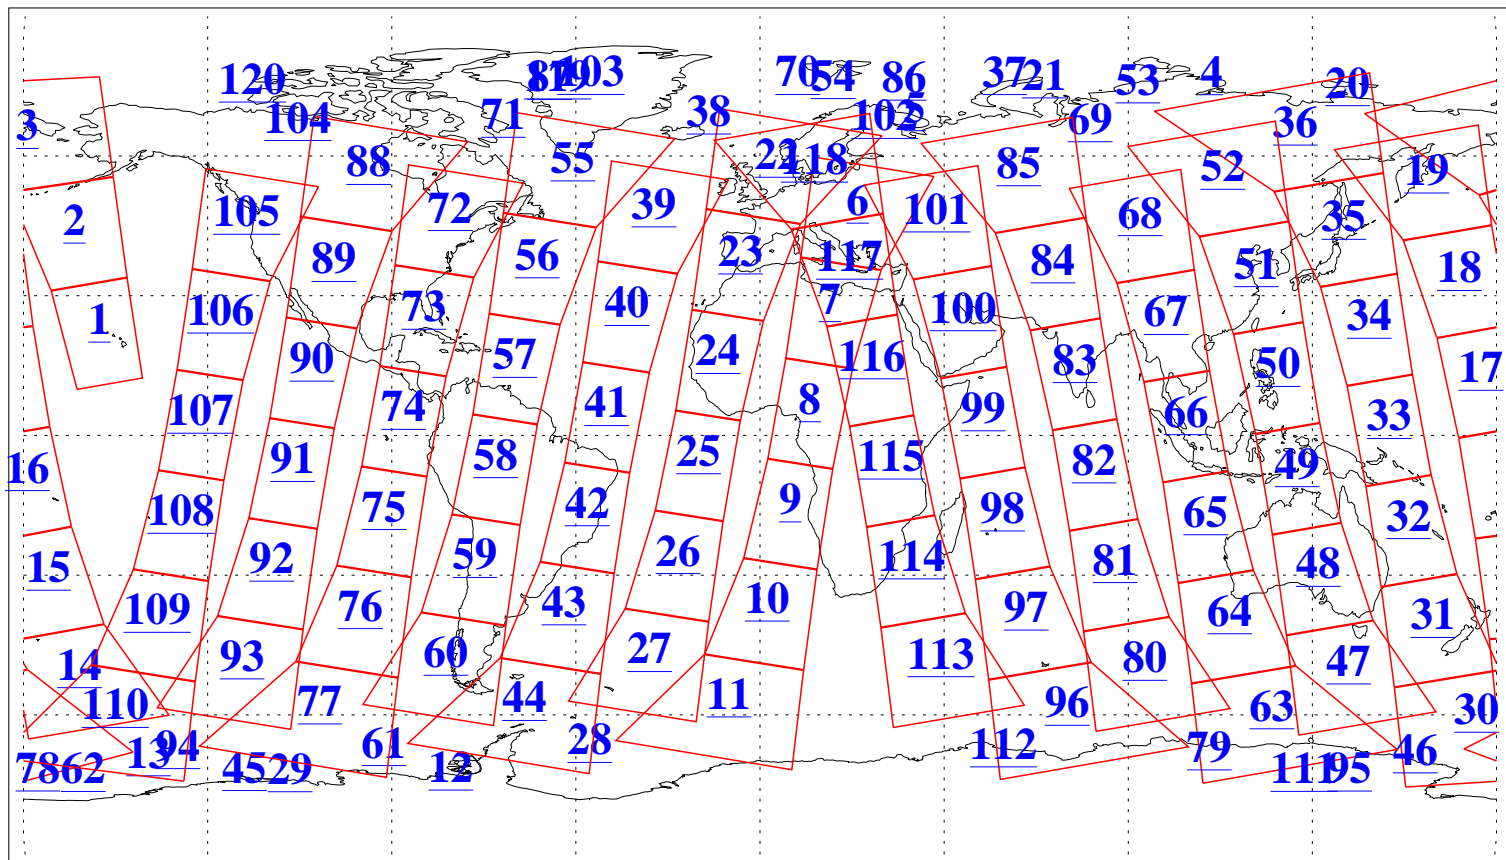

L1B Availability
AMSU Granules: 240
HSB Granules: 0
AIRS Granules: 240

31 May 2015
DoY 151
Aqua Day 4775
Granules: 1 to 120

Granules: 121 to 240

Legend: AMSU Available, HSB Available, AIRS Available

L1B Availability
AMSU Granules: 240
HSB Granules: 0
AIRS Granules: 240

31 May 2015
DoY 151
Aqua Day 4775
Ascending Granules

Descending Granules

Legend: AMSU Available, HSB Available, AIRS Available

L1B Availability
 AMSU Granules: 240
 HSB Granules: 0
 AIRS Granules: 240

31 May 2015
 DoY 151
 Aqua Day 4775

Northern Hemisphere Granules

Southern Hemisphere Granules

Legend: AMSU Available, HSB Available, AIRS Available