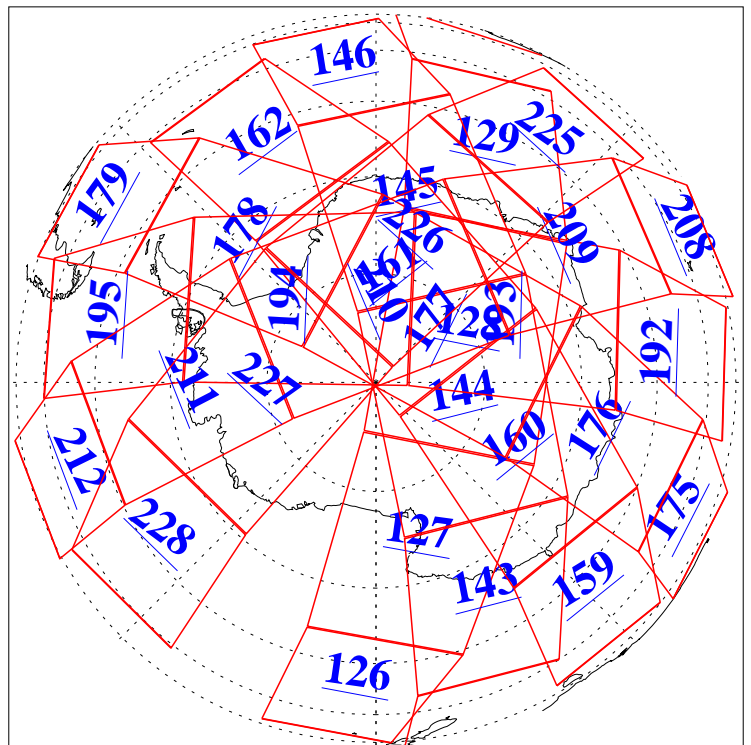

L1B Availability
AMSU Granules: 240
HSB Granules: 0
AIRS Granules: 240

31 May 2015
DoY 151
Aqua Day 4775
Granules: 1 to 120

Granules: 121 to 240

Legend: AMSU Available, HSB Available, AIRS Available

L1B Availability
AMSU Granules: 240
HSB Granules: 0
AIRS Granules: 240

31 May 2015
DoY 151
Aqua Day 4775
Ascending Granules

Descending Granules

Legend: AMSU Available, HSB Available, AIRS Available

L1B Availability
 AMSU Granules: 240
 HSB Granules: 0
 AIRS Granules: 240

31 May 2015
 DoY 151
 Aqua Day 4775

Northern Hemisphere Granules

Southern Hemisphere Granules

Legend: AMSU Available, HSB Available, AIRS Available