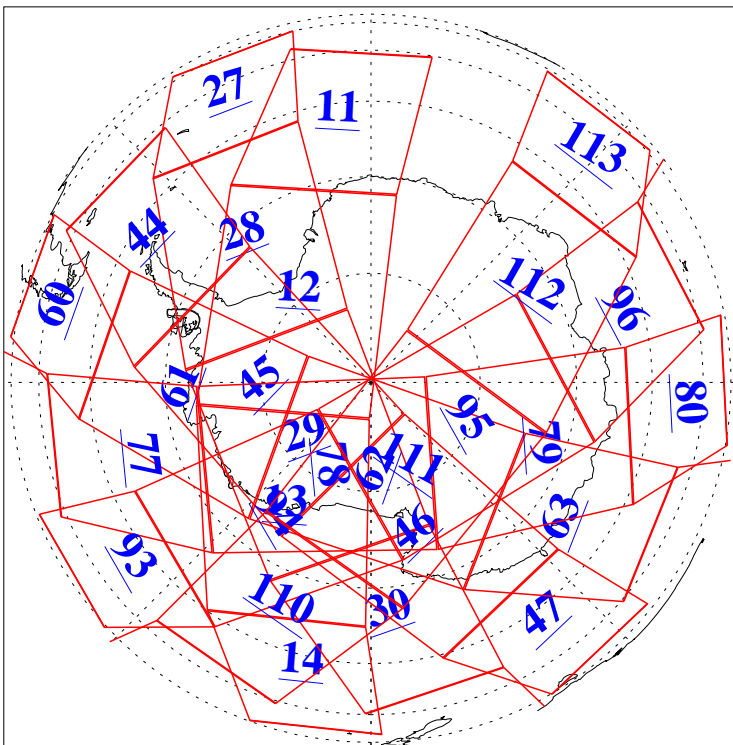

L1B Availability
AMSU Granules: 240
HSB Granules: 0
AIRS Granules: 240

31 May 2015
DoY 151
Aqua Day 4775
Granules: 1 to 120

Granules: 121 to 240

Legend: AMSU Available, HSB Available, AIRS Available

L1B Availability
AMSU Granules: 240
HSB Granules: 0
AIRS Granules: 240

31 May 2015
DoY 151
Aqua Day 4775
Ascending Granules

Descending Granules

Legend: AMSU Available, HSB Available, AIRS Available

L1B Availability
 AMSU Granules: 240
 HSB Granules: 0
 AIRS Granules: 240

31 May 2015
 DoY 151
 Aqua Day 4775

Northern Hemisphere Granules

Southern Hemisphere Granules

Legend: AMSU Available, HSB Available, AIRS Available