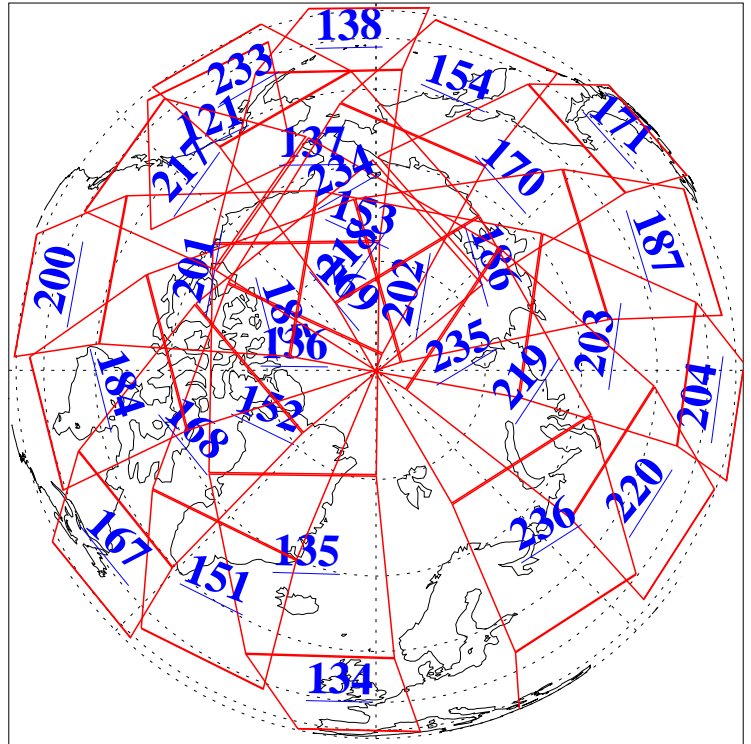

L1B Availability
AMSU Granules: 240
HSB Granules: 0
AIRS Granules: 240

31 May 2015
DoY 151
Aqua Day 4775
Granules: 1 to 120

Granules: 121 to 240

Legend: AMSU Available, HSB Available, AIRS Available

L1B Availability
AMSU Granules: 240
HSB Granules: 0
AIRS Granules: 240

31 May 2015
DoY 151
Aqua Day 4775
Ascending Granules

Descending Granules

Legend: AMSU Available, HSB Available, AIRS Available

L1B Availability
 AMSU Granules: 240
 HSB Granules: 0
 AIRS Granules: 240

31 May 2015
 DoY 151
 Aqua Day 4775

Northern Hemisphere Granules

Southern Hemisphere Granules

Legend: AMSU Available, HSB Available, AIRS Available