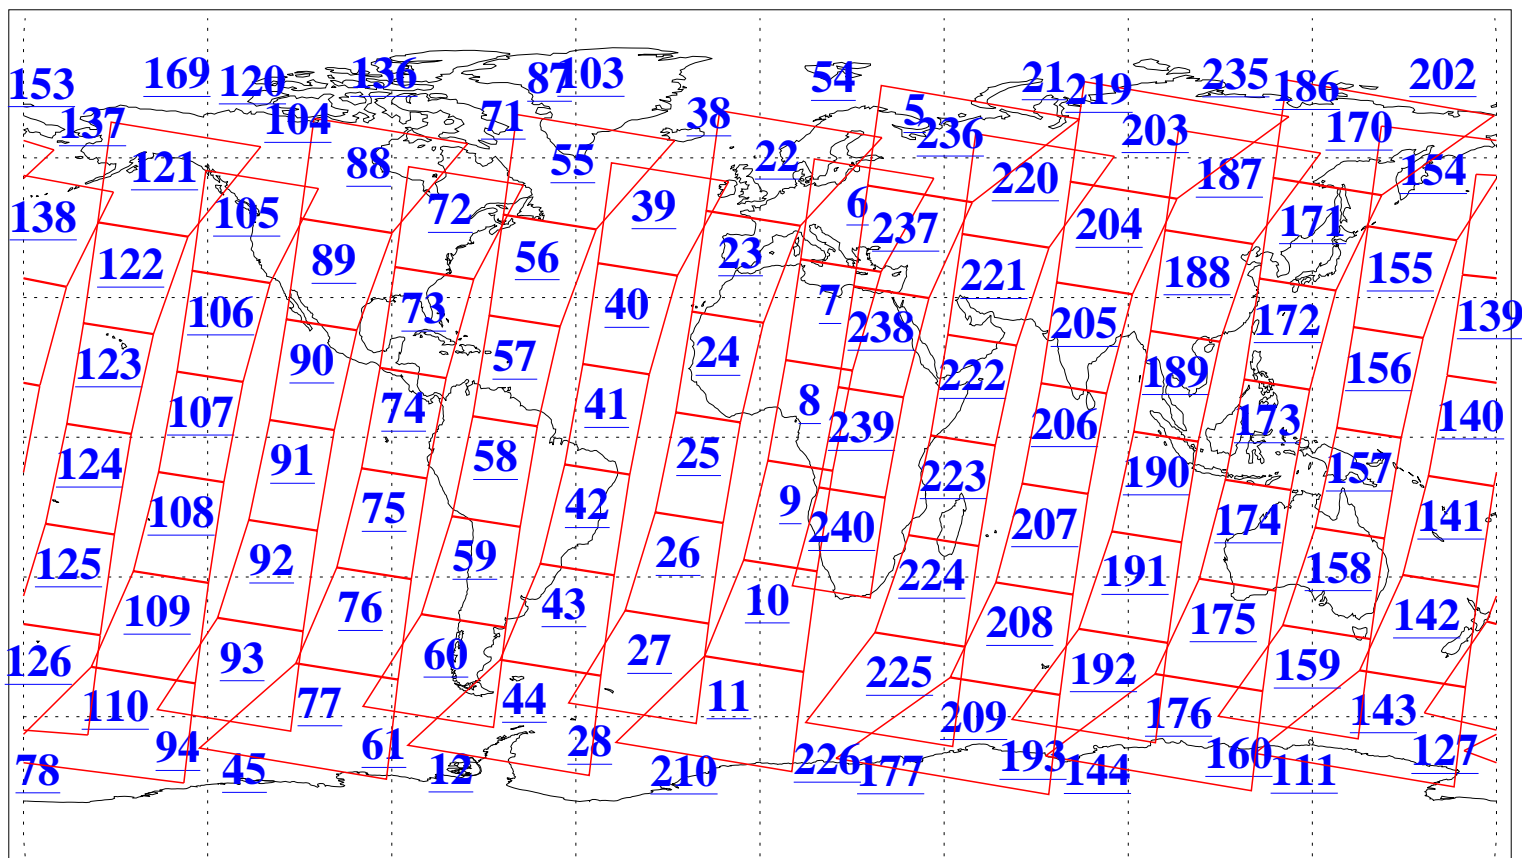

L1B Availability
AMSU Granules: 240
HSB Granules: 0
AIRS Granules: 240

31 May 2015
DoY 151
Aqua Day 4775
Granules: 1 to 120

Granules: 121 to 240

Legend: AMSU Available, HSB Available, AIRS Available

L1B Availability
AMSU Granules: 240
HSB Granules: 0
AIRS Granules: 240

31 May 2015
DoY 151
Aqua Day 4775
Ascending Granules

Descending Granules

Legend: AMSU Available, HSB Available, AIRS Available

L1B Availability
 AMSU Granules: 240
 HSB Granules: 0
 AIRS Granules: 240

31 May 2015
 DoY 151
 Aqua Day 4775

Northern Hemisphere Granules

Southern Hemisphere Granules

Legend: AMSU Available, HSB Available, AIRS Available