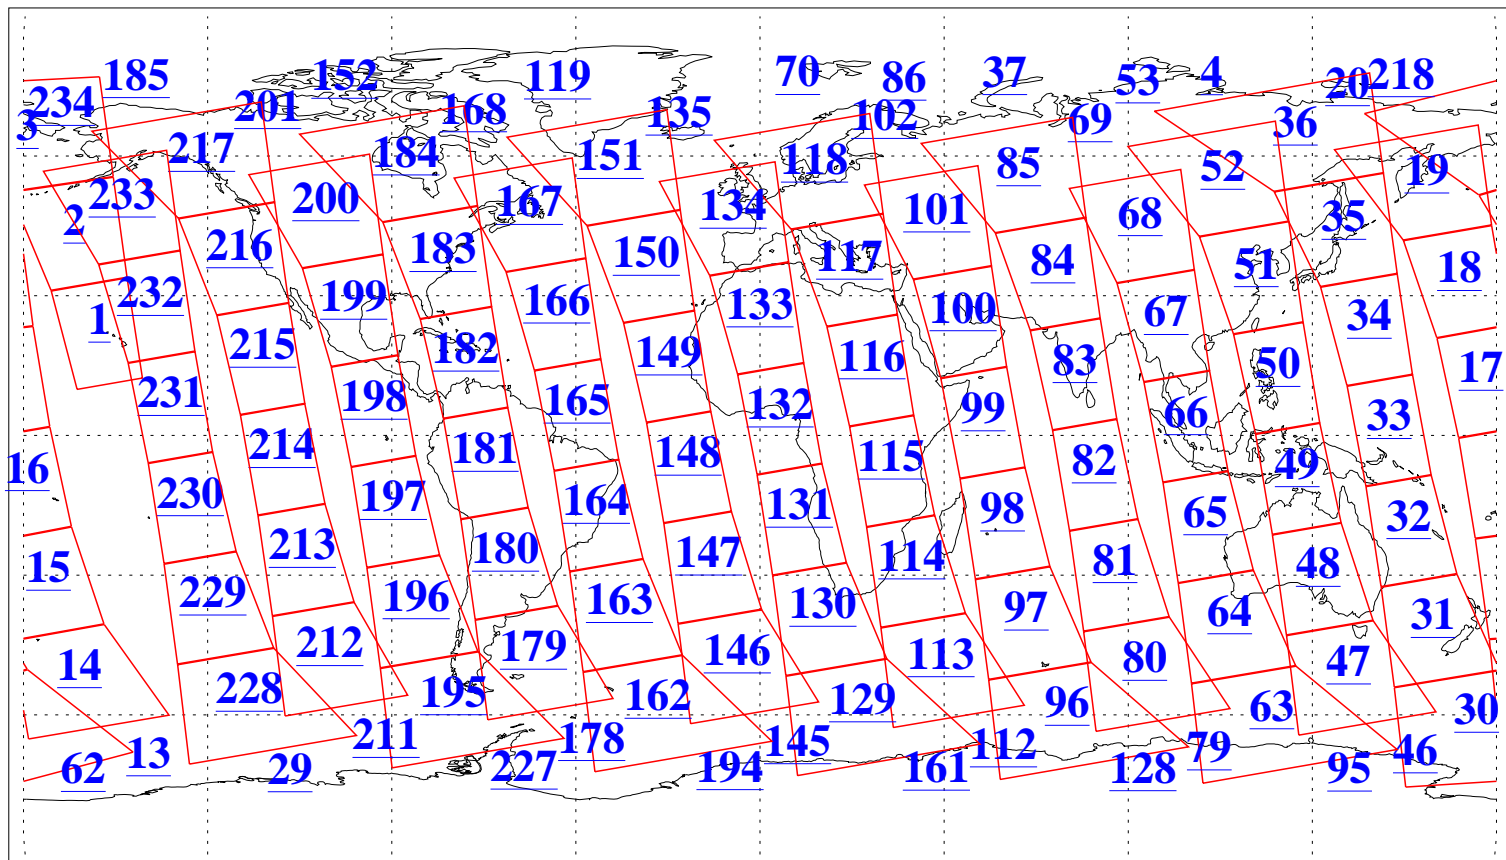

L1B Availability
AMSU Granules: 240
HSB Granules: 0
AIRS Granules: 240

31 May 2015
DoY 151
Aqua Day 4775
Granules: 1 to 120

Granules: 121 to 240

Legend: AMSU Available, HSB Available, AIRS Available

L1B Availability
AMSU Granules: 240
HSB Granules: 0
AIRS Granules: 240

31 May 2015
DoY 151
Aqua Day 4775
Ascending Granules

Descending Granules

Legend: AMSU Available, HSB Available, AIRS Available

L1B Availability
 AMSU Granules: 240
 HSB Granules: 0
 AIRS Granules: 240

31 May 2015
 DoY 151
 Aqua Day 4775

Northern Hemisphere Granules

Southern Hemisphere Granules

Legend: AMSU Available, HSB Available, AIRS Available