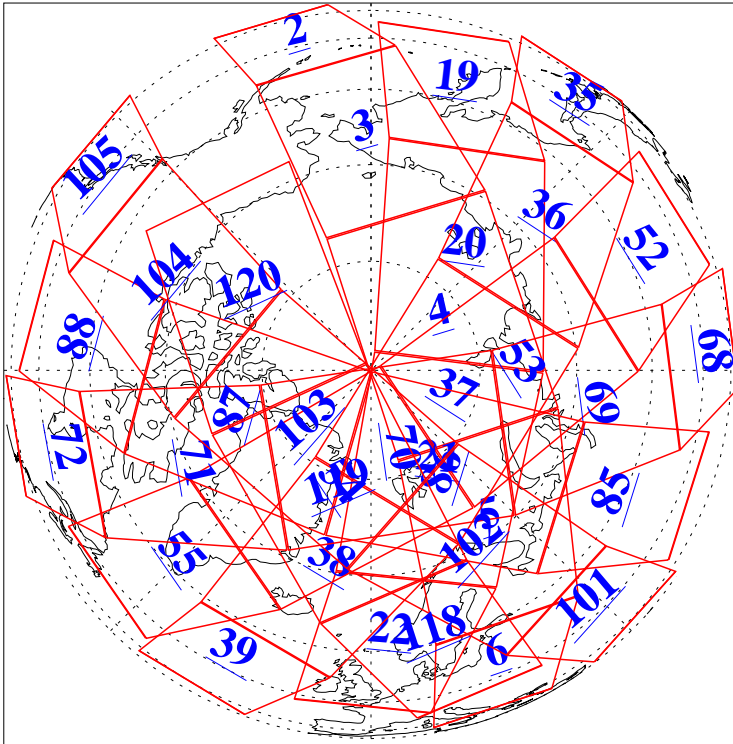

L1B Availability
AMSU Granules: 240
HSB Granules: 0
AIRS Granules: 240

31 May 2015
DoY 151
Aqua Day 4775
Granules: 1 to 120

Granules: 121 to 240

Legend: AMSU Available, HSB Available, AIRS Available

L1B Availability
AMSU Granules: 240
HSB Granules: 0
AIRS Granules: 240

31 May 2015
DoY 151
Aqua Day 4775
Ascending Granules

Descending Granules

Legend: AMSU Available, HSB Available, AIRS Available

L1B Availability
 AMSU Granules: 240
 HSB Granules: 0
 AIRS Granules: 240

31 May 2015
 DoY 151
 Aqua Day 4775

Northern Hemisphere Granules

Southern Hemisphere Granules

Legend: AMSU Available, HSB Available, AIRS Available