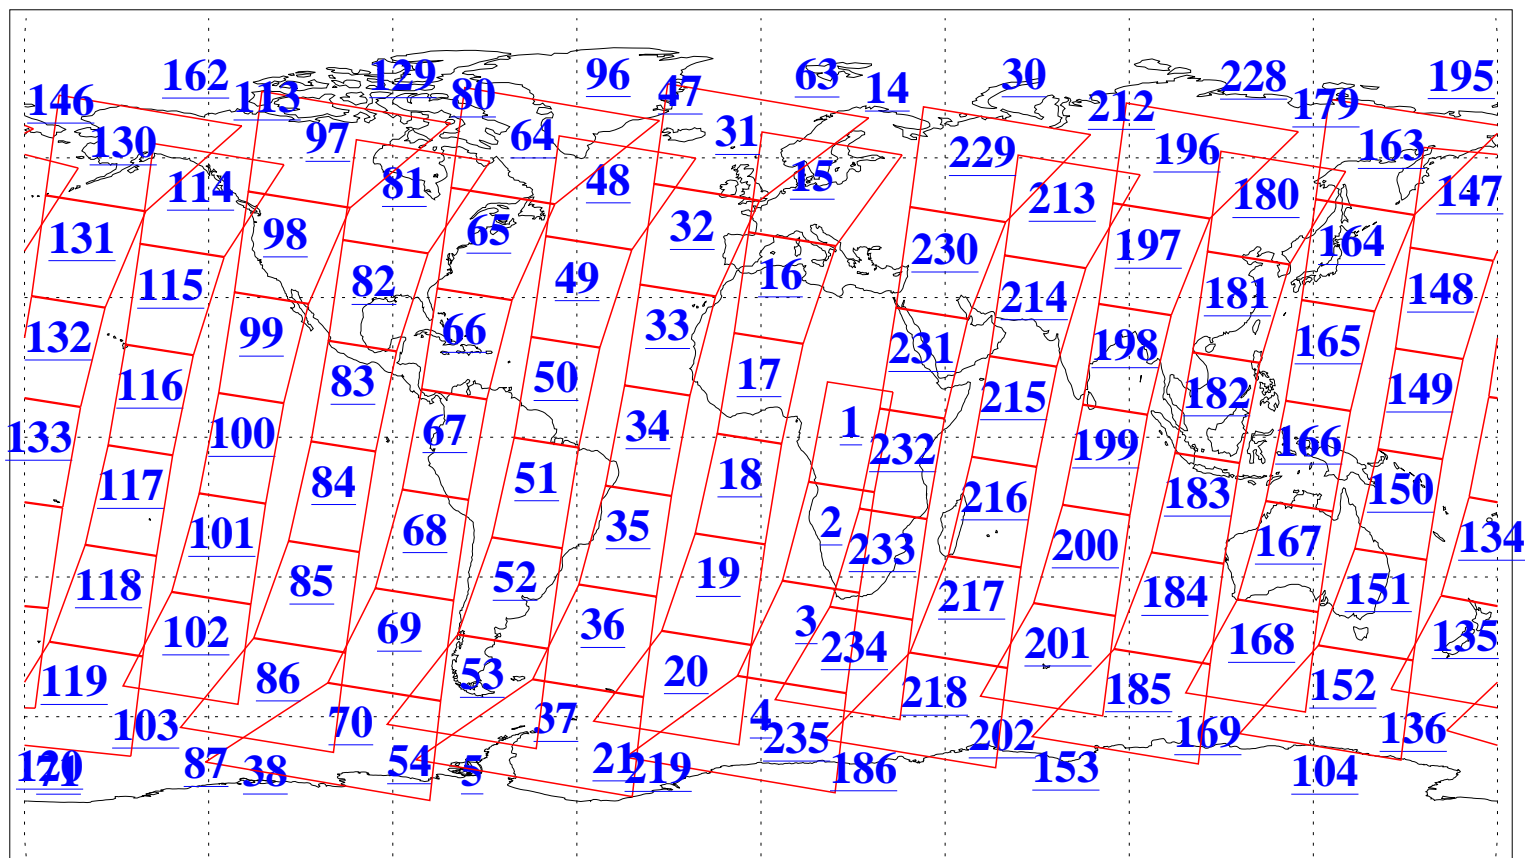

L1B Availability
AMSU Granules: 240
HSB Granules: 0
AIRS Granules: 240

30 May 2015
DoY 150
Aqua Day 4774
Granules: 1 to 120

L1B Availability
AMSU Granules: 240
HSB Granules: 0
AIRS Granules: 240

30 May 2015
DoY 150
Aqua Day 4774

Ascending Granules

Descending Granules

Legend: AMSU Available, HSB Available, AIRS Available

L1B Availability
 AMSU Granules: 240
 HSB Granules: 0
 AIRS Granules: 240

30 May 2015
 DoY 150
 Aqua Day 4774

Northern Hemisphere Granules

Southern Hemisphere Granules

Legend: AMSU Available, HSB Available, AIRS Available