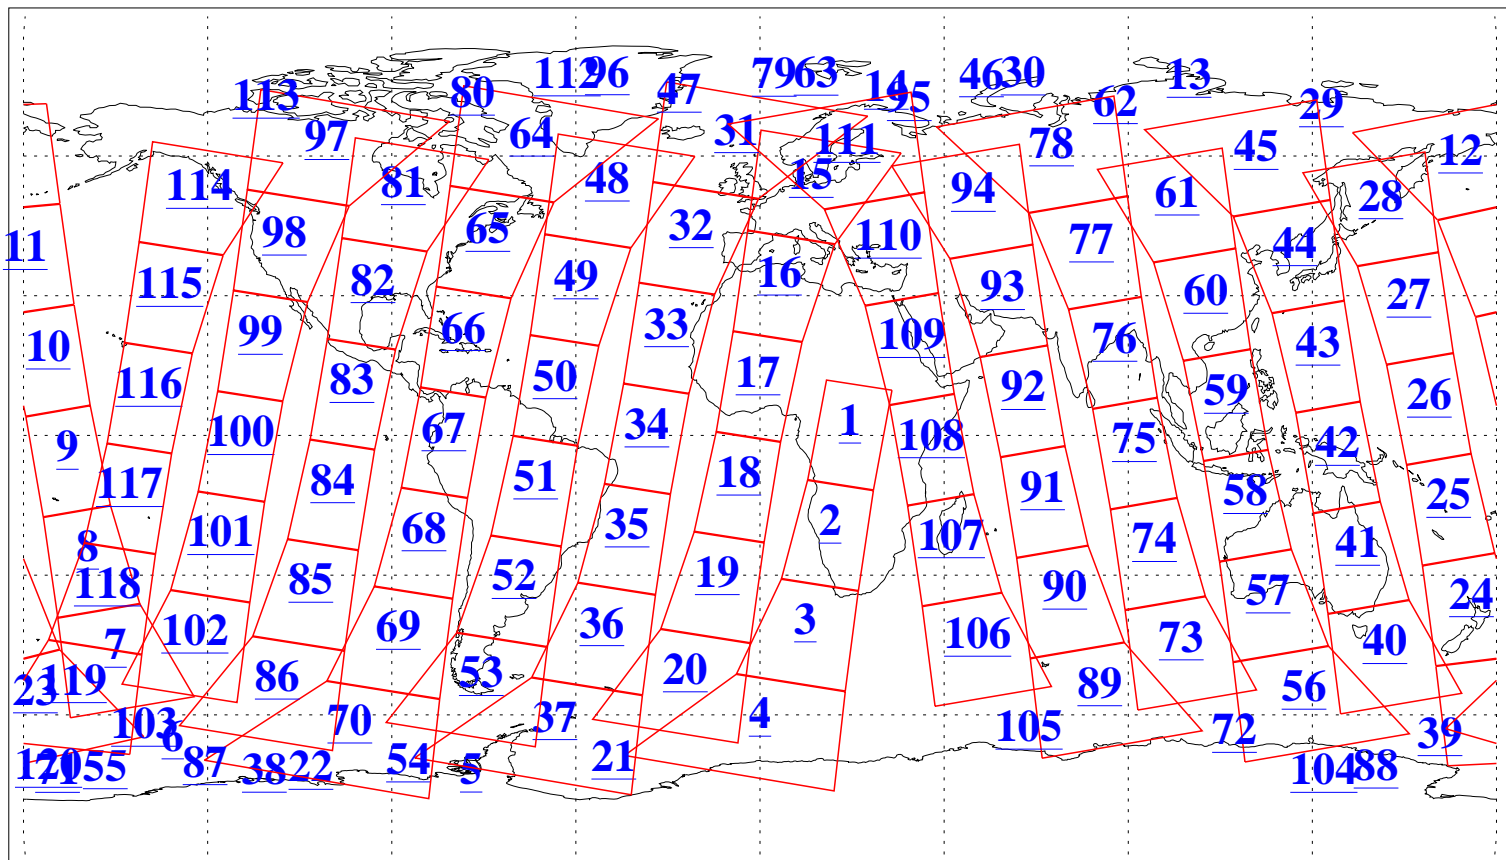

L1B Availability
AMSU Granules: 240
HSB Granules: 0
AIRS Granules: 240

30 May 2015
DoY 150
Aqua Day 4774
Granules: 1 to 120

L1B Availability
AMSU Granules: 240
HSB Granules: 0
AIRS Granules: 240

30 May 2015
DoY 150
Aqua Day 4774

Ascending Granules

Descending Granules

Legend: AMSU Available, HSB Available, AIRS Available

L1B Availability
 AMSU Granules: 240
 HSB Granules: 0
 AIRS Granules: 240

30 May 2015
 DoY 150
 Aqua Day 4774

Northern Hemisphere Granules

Southern Hemisphere Granules

Legend: AMSU Available, HSB Available, AIRS Available