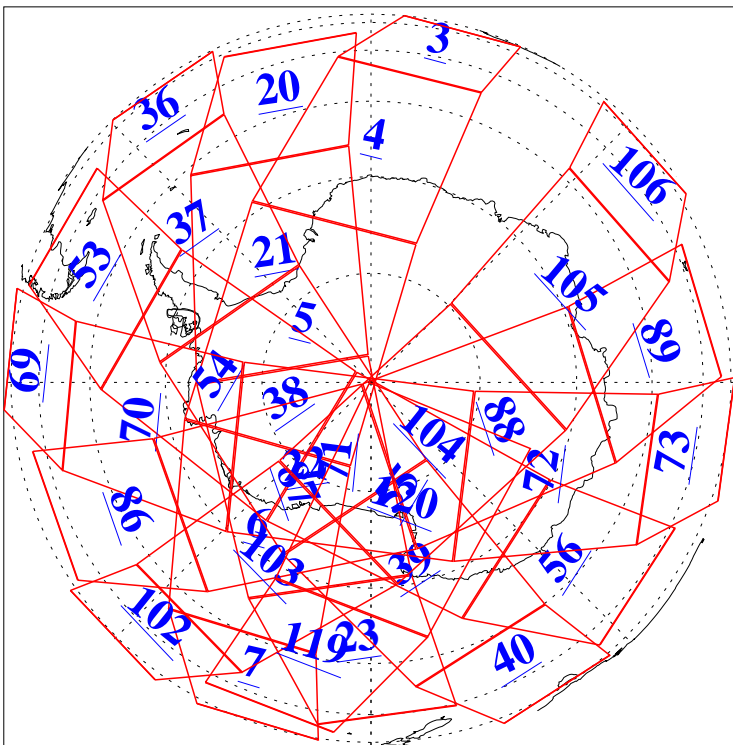

Ascending Granules

Descending Granules

Legend: AMSU Available, HSB Available, AIRS Available

L1B Availability
 AMSU Granules: 240
 HSB Granules: 0
 AIRS Granules: 240

30 May 2015
 DoY 150
 Aqua Day 4774

Northern Hemisphere Granules

Southern Hemisphere Granules

Legend: AMSU Available, HSB Available, AIRS Available