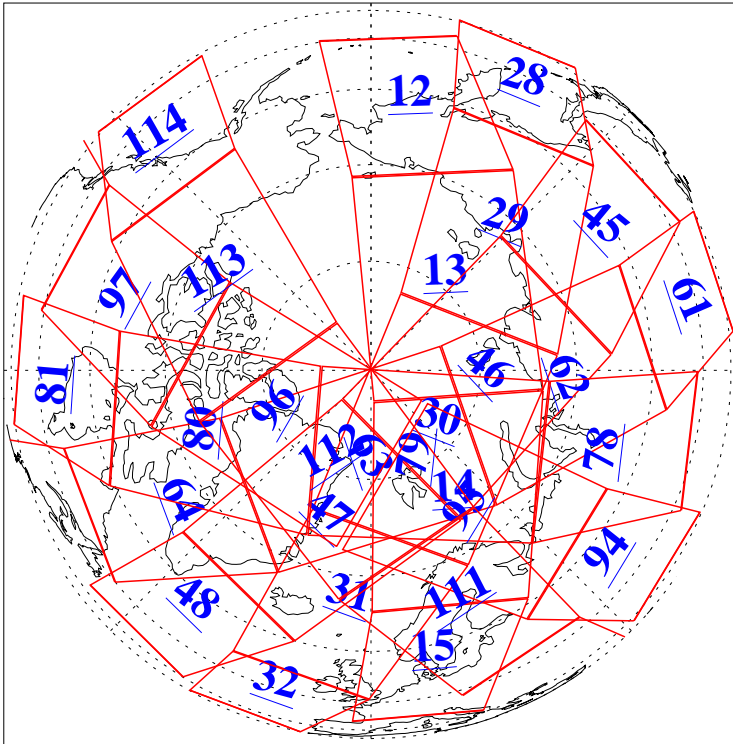

L1B Availability
AMSU Granules: 240
HSB Granules: 0
AIRS Granules: 240

30 May 2015
DoY 150
Aqua Day 4774
Granules: 1 to 120

L1B Availability
AMSU Granules: 240
HSB Granules: 0
AIRS Granules: 240

30 May 2015
DoY 150
Aqua Day 4774

Ascending Granules

Descending Granules

Legend: AMSU Available, HSB Available, AIRS Available

L1B Availability
 AMSU Granules: 240
 HSB Granules: 0
 AIRS Granules: 240

30 May 2015
 DoY 150
 Aqua Day 4774

Northern Hemisphere Granules

Southern Hemisphere Granules

Legend: AMSU Available, HSB Available, AIRS Available