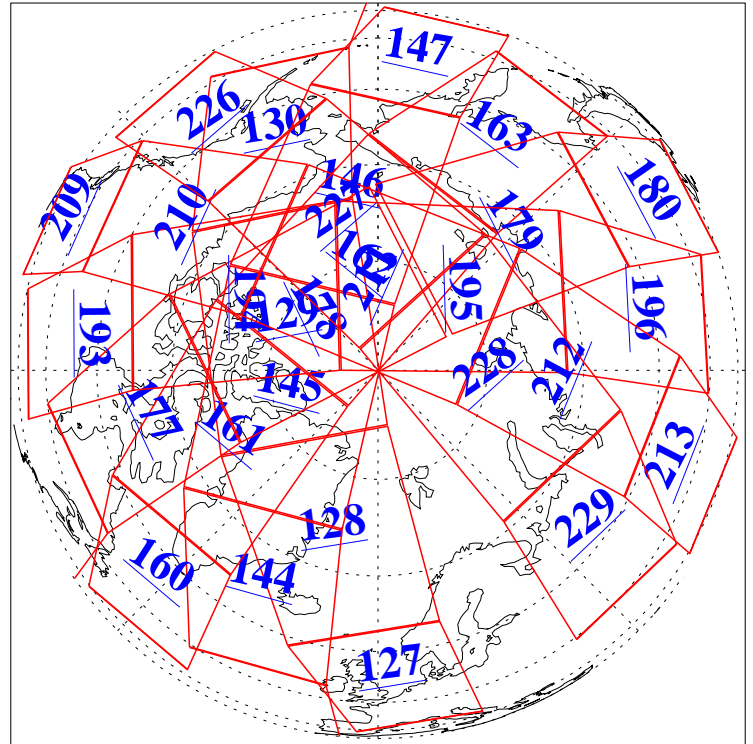

Ascending Granules

Descending Granules

Legend: AMSU Available, HSB Available, AIRS Available

L1B Availability
 AMSU Granules: 240
 HSB Granules: 0
 AIRS Granules: 240

30 May 2015
 DoY 150
 Aqua Day 4774

Northern Hemisphere Granules

Southern Hemisphere Granules

Legend: AMSU Available, HSB Available, AIRS Available