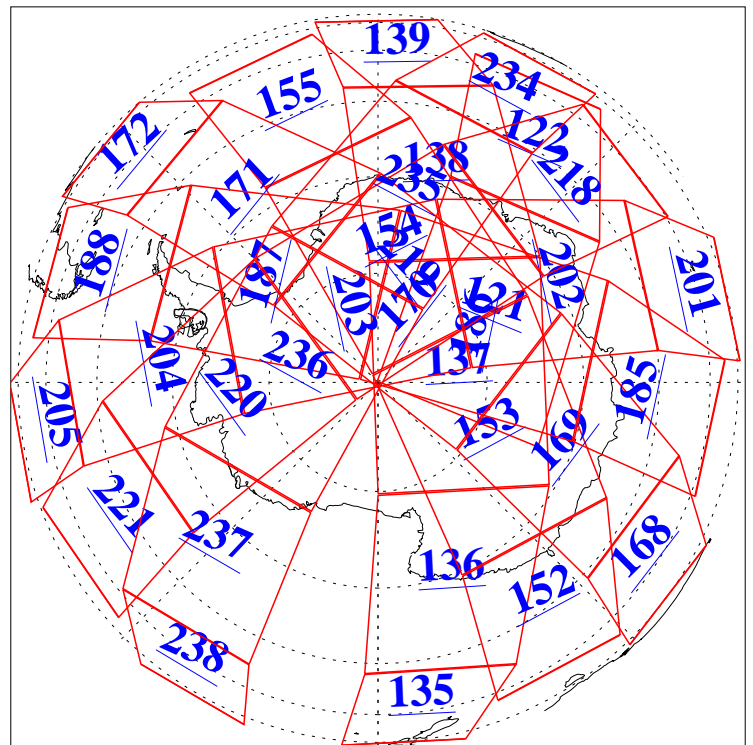

Ascending Granules

Descending Granules

Legend: AMSU Available, HSB Available, AIRS Available

L1B Availability
 AMSU Granules: 240
 HSB Granules: 0
 AIRS Granules: 240

30 May 2015
 DoY 150
 Aqua Day 4774

Northern Hemisphere Granules

Southern Hemisphere Granules

Legend: AMSU Available, HSB Available, AIRS Available