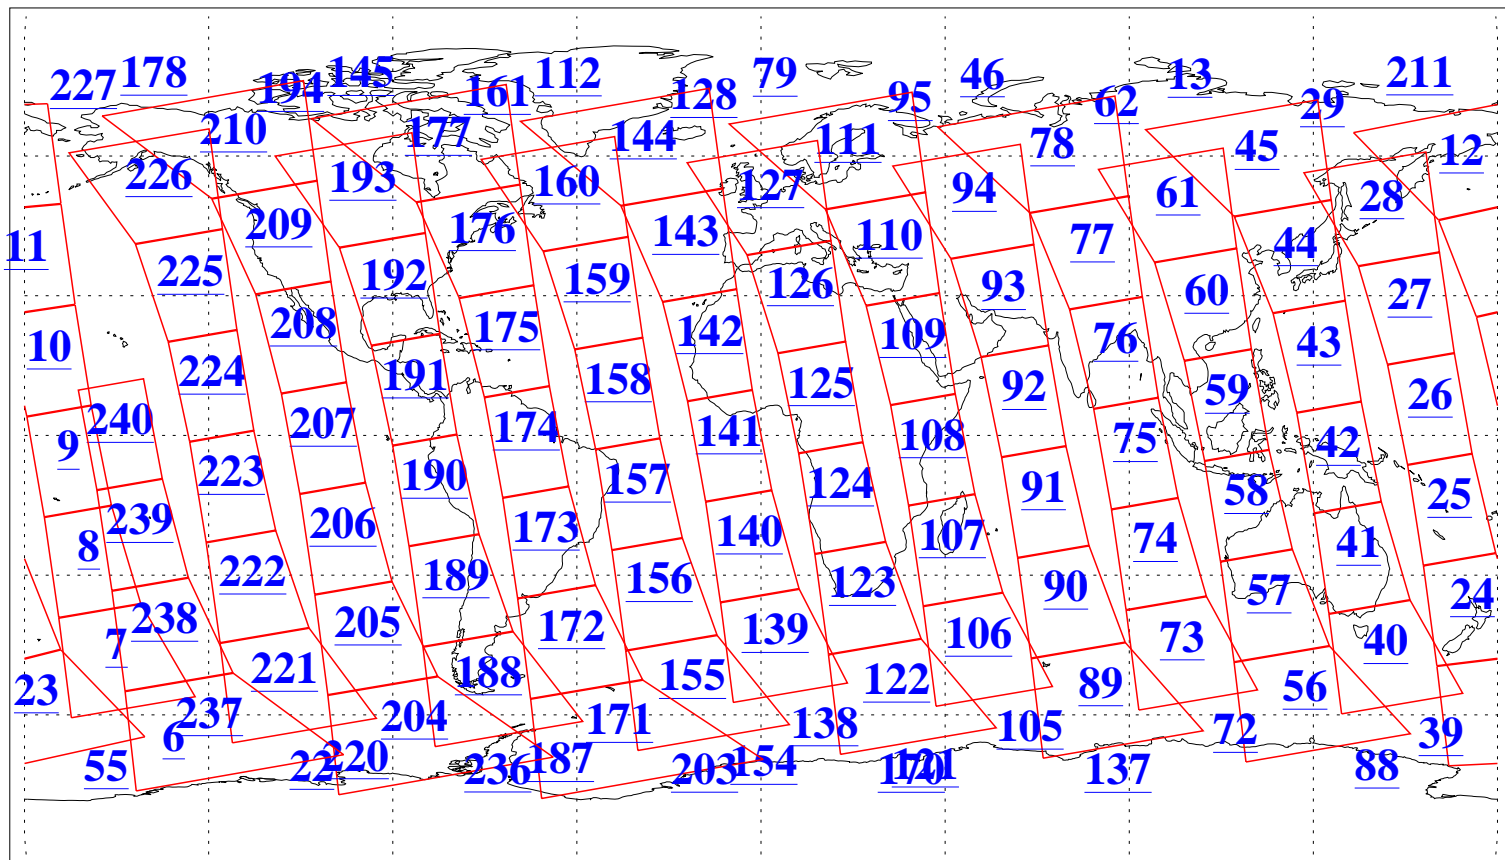

L1B Availability
AMSU Granules: 240
HSB Granules: 0
AIRS Granules: 240

30 May 2015
DoY 150
Aqua Day 4774
Granules: 1 to 120

L1B Availability
AMSU Granules: 240
HSB Granules: 0
AIRS Granules: 240

30 May 2015
DoY 150
Aqua Day 4774

Ascending Granules

Descending Granules

Legend: AMSU Available, HSB Available, AIRS Available

L1B Availability
 AMSU Granules: 240
 HSB Granules: 0
 AIRS Granules: 240

30 May 2015
 DoY 150
 Aqua Day 4774

Northern Hemisphere Granules

Southern Hemisphere Granules

Legend: AMSU Available, HSB Available, AIRS Available