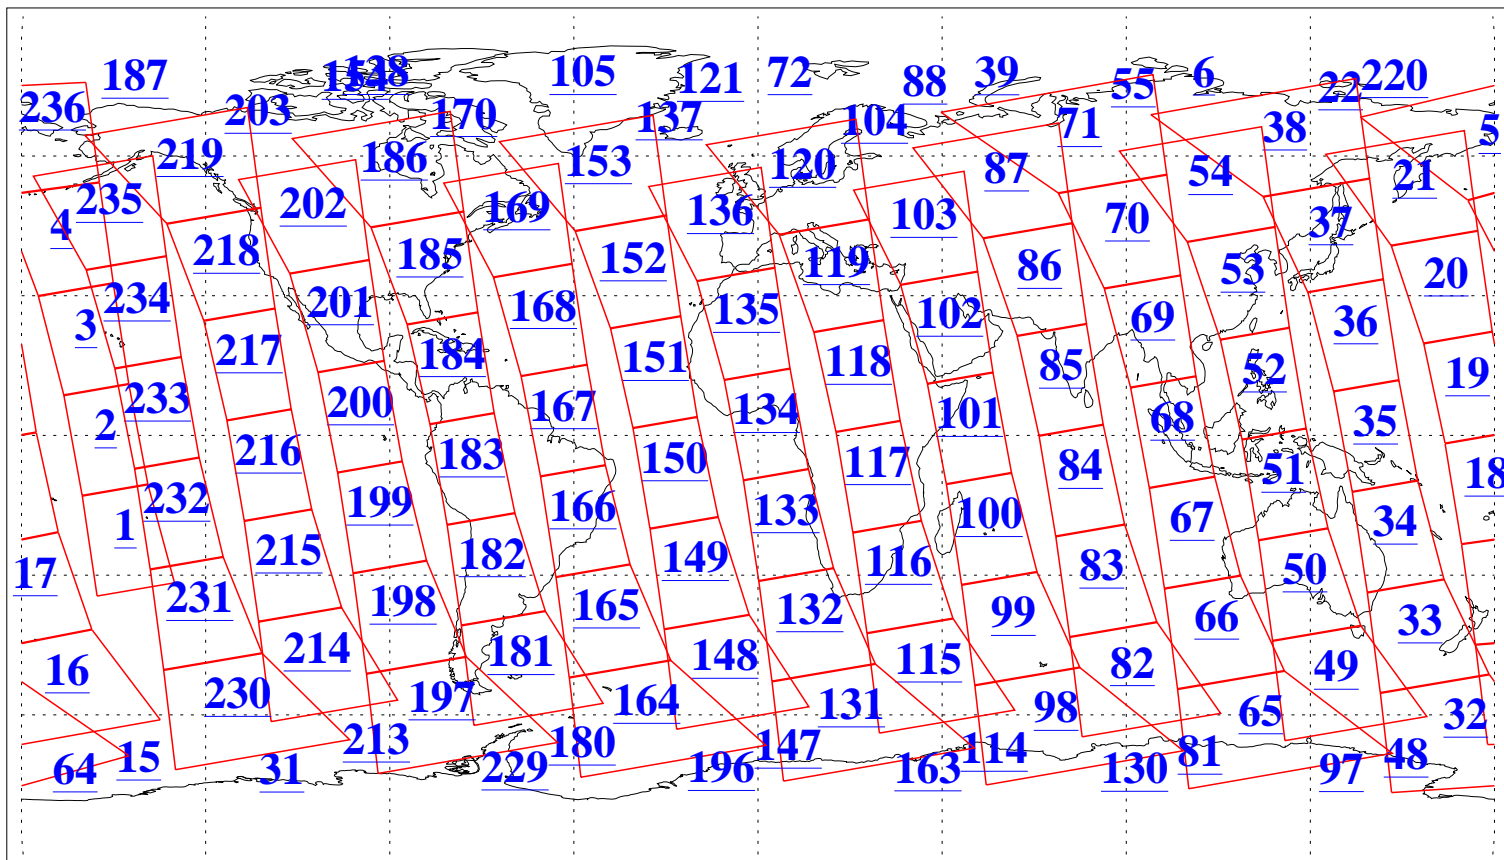

L1B Availability
AMSU Granules: 240
HSB Granules: 0
AIRS Granules: 240

29 May 2015
DoY 149
Aqua Day 4773
Granules: 1 to 120

Granules: 121 to 240

Legend: AMSU Available, HSB Available, AIRS Available

L1B Availability
AMSU Granules: 240
HSB Granules: 0
AIRS Granules: 240

29 May 2015
DoY 149
Aqua Day 4773

Ascending Granules

Descending Granules

Legend: AMSU Available, HSB Available, AIRS Available

L1B Availability
 AMSU Granules: 240
 HSB Granules: 0
 AIRS Granules: 240

29 May 2015
 DoY 149
 Aqua Day 4773

Northern Hemisphere Granules

Southern Hemisphere Granules

Legend: AMSU Available, HSB Available, AIRS Available