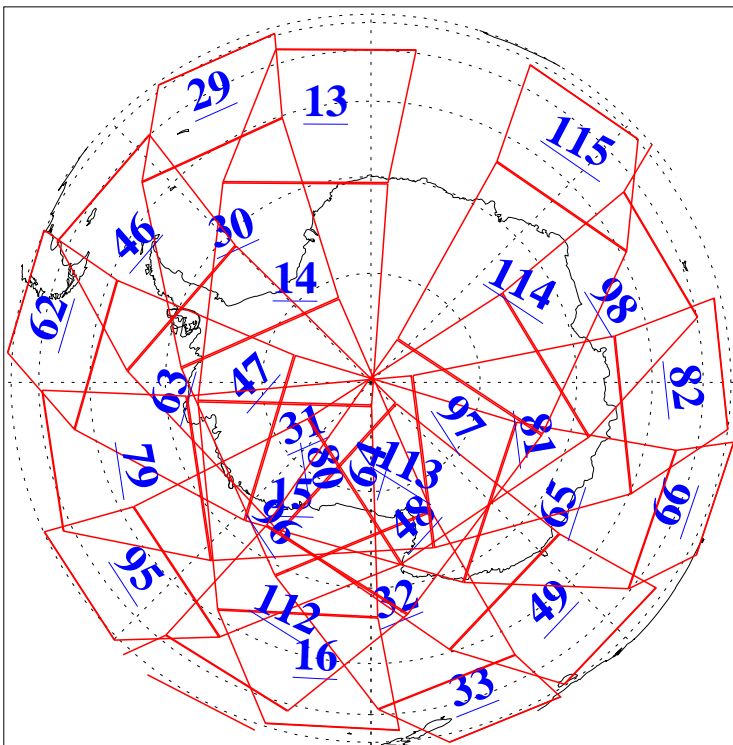

L1B Availability
AMSU Granules: 240
HSB Granules: 0
AIRS Granules: 240

29 May 2015
DoY 149
Aqua Day 4773
Granules: 1 to 120

Granules: 121 to 240

Legend: AMSU Available, HSB Available, AIRS Available

L1B Availability
AMSU Granules: 240
HSB Granules: 0
AIRS Granules: 240

29 May 2015
DoY 149
Aqua Day 4773

Ascending Granules

Descending Granules

Legend: AMSU Available, HSB Available, AIRS Available

L1B Availability
 AMSU Granules: 240
 HSB Granules: 0
 AIRS Granules: 240

29 May 2015
 DoY 149
 Aqua Day 4773

Northern Hemisphere Granules

Southern Hemisphere Granules

Legend: AMSU Available, HSB Available, AIRS Available