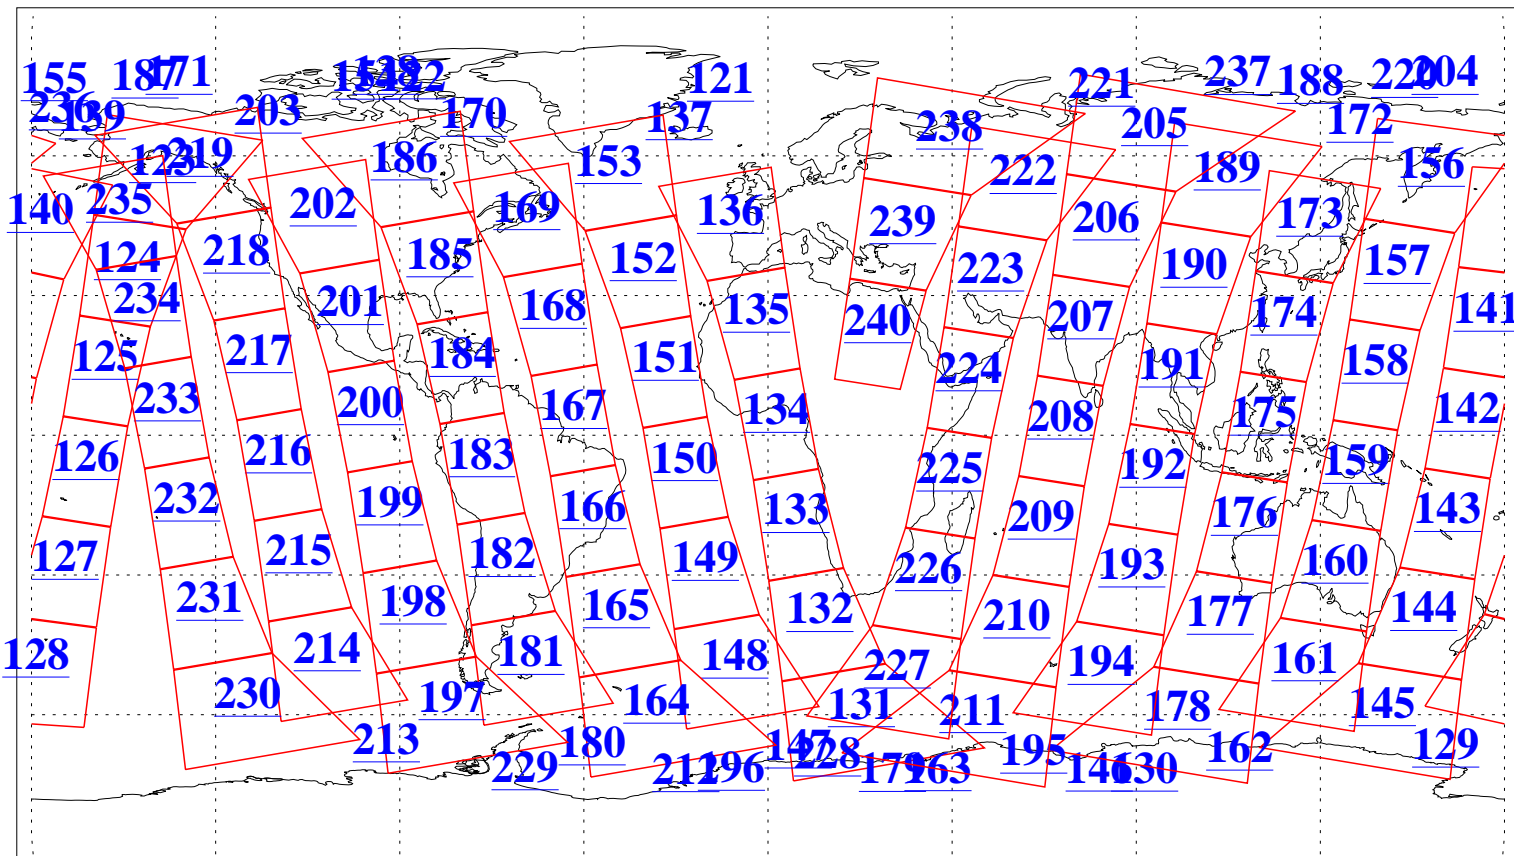

L1B Availability
AMSU Granules: 240
HSB Granules: 0
AIRS Granules: 240

29 May 2015
DoY 149
Aqua Day 4773
Granules: 1 to 120

Granules: 121 to 240

Legend: AMSU Available, HSB Available, AIRS Available

L1B Availability
AMSU Granules: 240
HSB Granules: 0
AIRS Granules: 240

29 May 2015
DoY 149
Aqua Day 4773

Ascending Granules

Descending Granules

Legend: AMSU Available, HSB Available, AIRS Available

L1B Availability
 AMSU Granules: 240
 HSB Granules: 0
 AIRS Granules: 240

29 May 2015
 DoY 149
 Aqua Day 4773

Northern Hemisphere Granules

Southern Hemisphere Granules

Legend: AMSU Available, HSB Available, AIRS Available