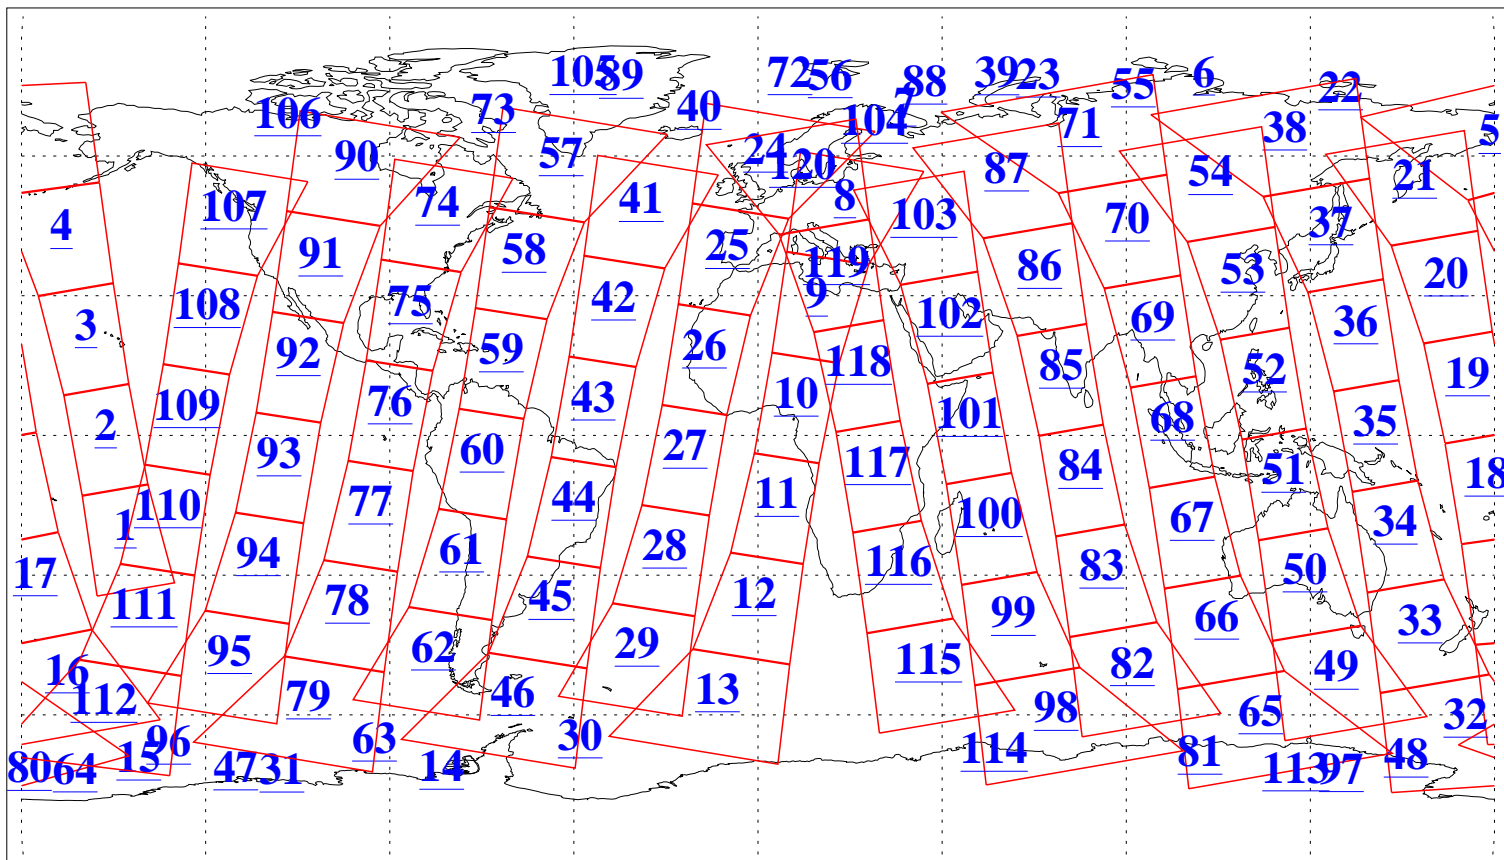

L1B Availability
AMSU Granules: 240
HSB Granules: 0
AIRS Granules: 240

29 May 2015
DoY 149
Aqua Day 4773
Granules: 1 to 120

Granules: 121 to 240

Legend: AMSU Available, HSB Available, AIRS Available

L1B Availability
AMSU Granules: 240
HSB Granules: 0
AIRS Granules: 240

29 May 2015
DoY 149
Aqua Day 4773

Ascending Granules

Descending Granules

Legend: AMSU Available, HSB Available, AIRS Available

L1B Availability
 AMSU Granules: 240
 HSB Granules: 0
 AIRS Granules: 240

29 May 2015
 DoY 149
 Aqua Day 4773

Northern Hemisphere Granules

Southern Hemisphere Granules

Legend: AMSU Available, HSB Available, AIRS Available