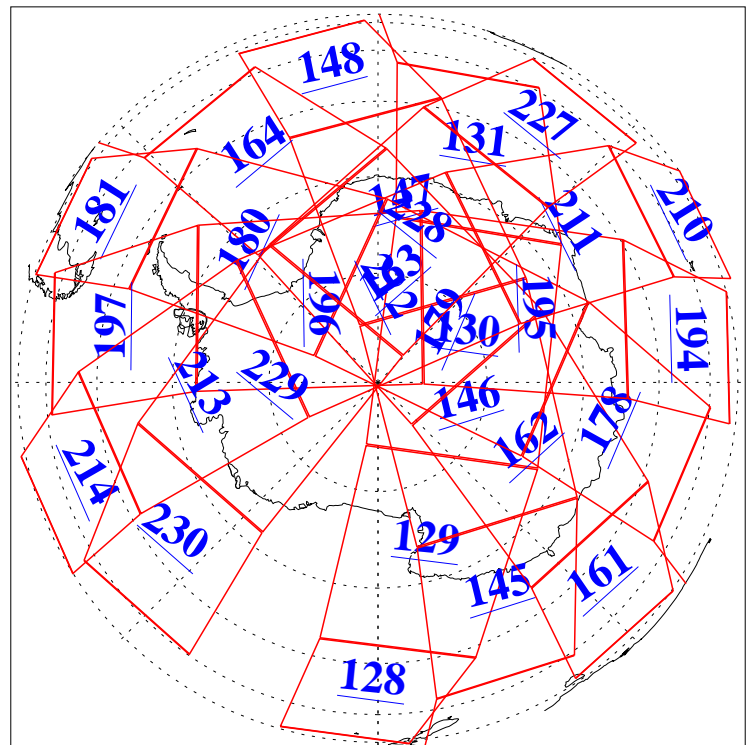

29 May 2015
DoY 149
Aqua Day 4773

Ascending Granules

Descending Granules

Legend: AMSU Available, HSB Available, AIRS Available

L1B Availability
 AMSU Granules: 240
 HSB Granules: 0
 AIRS Granules: 240

29 May 2015
 DoY 149
 Aqua Day 4773

Northern Hemisphere Granules

Southern Hemisphere Granules

Legend: AMSU Available, HSB Available, AIRS Available