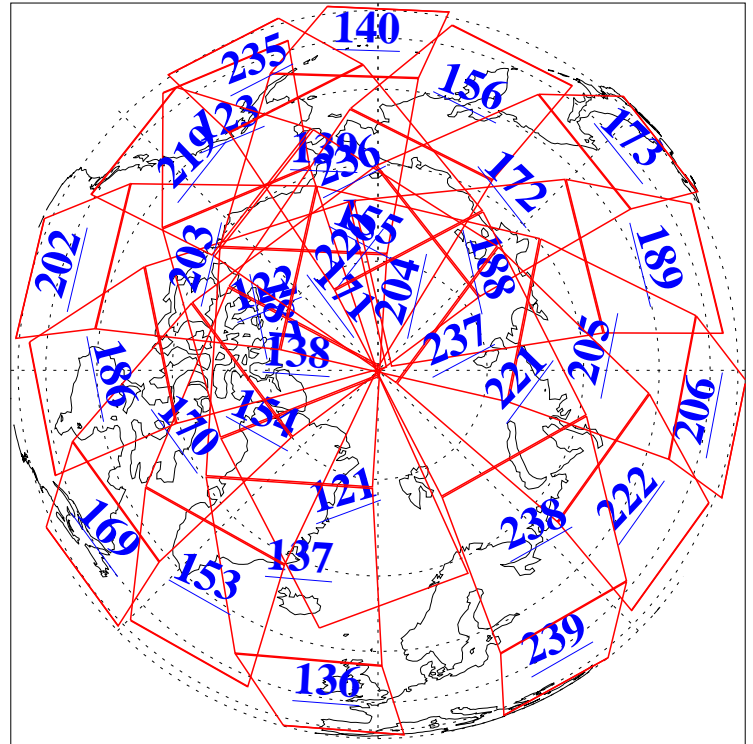

29 May 2015
DoY 149
Aqua Day 4773

Ascending Granules

Descending Granules

Legend: AMSU Available, HSB Available, AIRS Available

L1B Availability
 AMSU Granules: 240
 HSB Granules: 0
 AIRS Granules: 240

29 May 2015
 DoY 149
 Aqua Day 4773

Northern Hemisphere Granules

Southern Hemisphere Granules

Legend: AMSU Available, HSB Available, AIRS Available