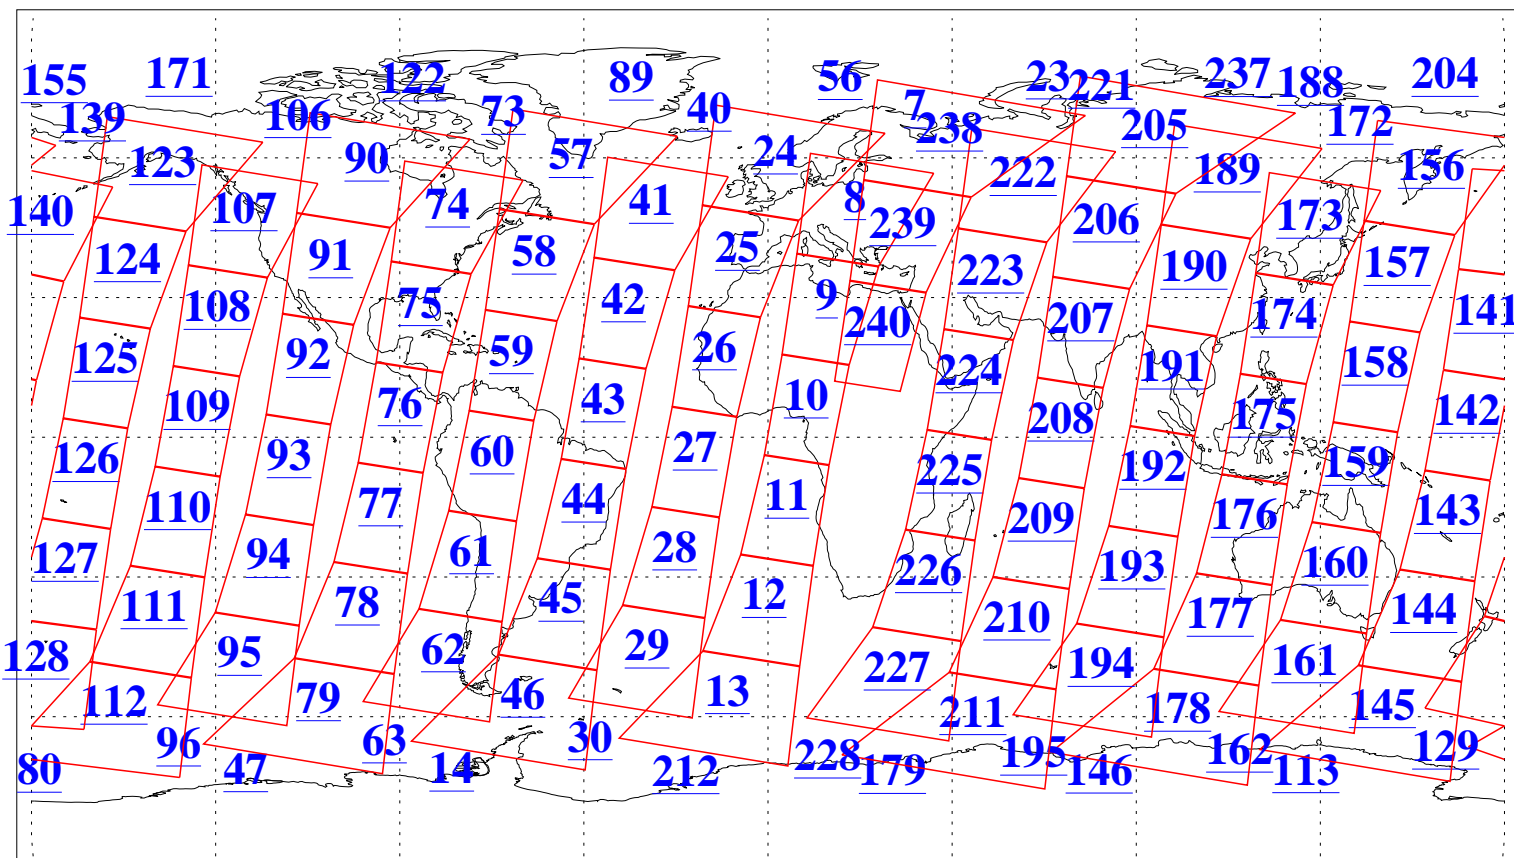

L1B Availability
AMSU Granules: 240
HSB Granules: 0
AIRS Granules: 240

29 May 2015
DoY 149
Aqua Day 4773
Granules: 1 to 120

Granules: 121 to 240

Legend: AMSU Available, HSB Available, AIRS Available

L1B Availability
AMSU Granules: 240
HSB Granules: 0
AIRS Granules: 240

29 May 2015
DoY 149
Aqua Day 4773

Ascending Granules

Descending Granules

Legend: AMSU Available, HSB Available, AIRS Available

L1B Availability
 AMSU Granules: 240
 HSB Granules: 0
 AIRS Granules: 240

29 May 2015
 DoY 149
 Aqua Day 4773

Northern Hemisphere Granules

Southern Hemisphere Granules

Legend: AMSU Available, HSB Available, AIRS Available