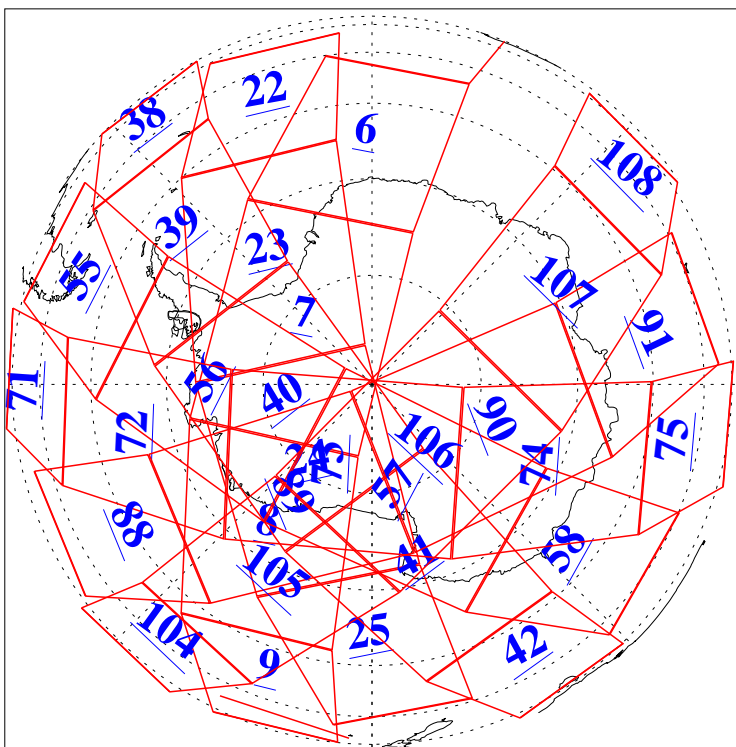

L1B Availability
AMSU Granules: 240
HSB Granules: 0
AIRS Granules: 237

28 May 2015
DoY 148
Aqua Day 4772
Granules: 1 to 120

Granules: 121 to 240

Legend: AMSU Available, HSB Available, AIRS Available

L1B Availability
AMSU Granules: 240
HSB Granules: 0
AIRS Granules: 237

28 May 2015
DoY 148
Aqua Day 4772

Ascending Granules

Descending Granules

Legend: AMSU Available, HSB Available, AIRS Available

L1B Availability
 AMSU Granules: 240
 HSB Granules: 0
 AIRS Granules: 237

28 May 2015
 DoY 148
 Aqua Day 4772

Northern Hemisphere Granules

Southern Hemisphere Granules

Legend: AMSU Available, HSB Available, AIRS Available