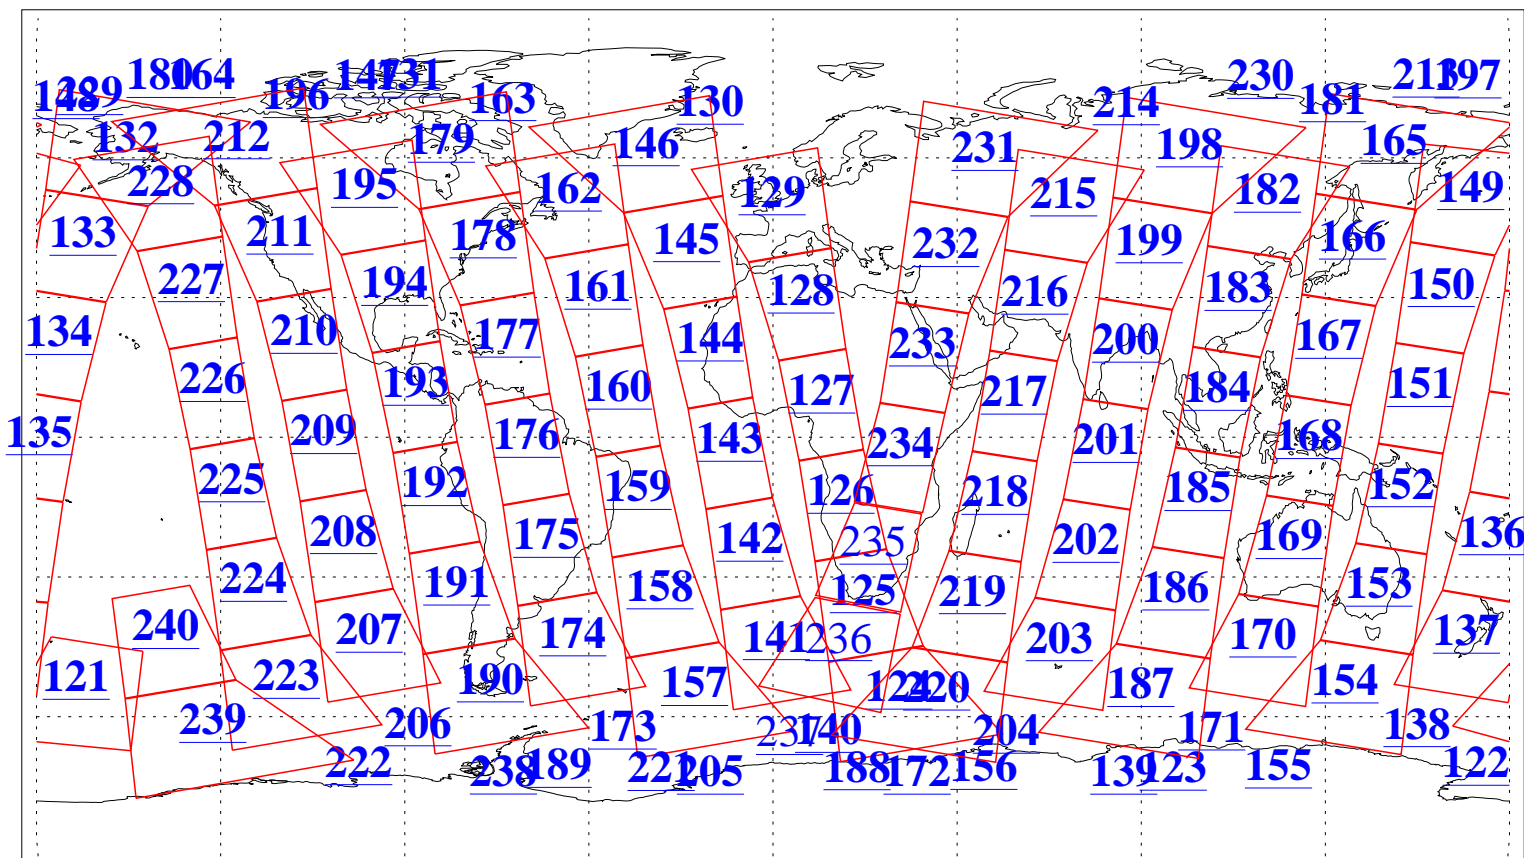

L1B Availability
AMSU Granules: 240
HSB Granules: 0
AIRS Granules: 237

28 May 2015
DoY 148
Aqua Day 4772
Granules: 1 to 120

Granules: 121 to 240

Legend: AMSU Available, HSB Available, AIRS Available

L1B Availability
AMSU Granules: 240
HSB Granules: 0
AIRS Granules: 237

28 May 2015
DoY 148
Aqua Day 4772

Ascending Granules

Descending Granules

Legend: AMSU Available, HSB Available, AIRS Available

L1B Availability
 AMSU Granules: 240
 HSB Granules: 0
 AIRS Granules: 237

28 May 2015
 DoY 148
 Aqua Day 4772

Northern Hemisphere Granules

Southern Hemisphere Granules

Legend: AMSU Available, HSB Available, AIRS Available