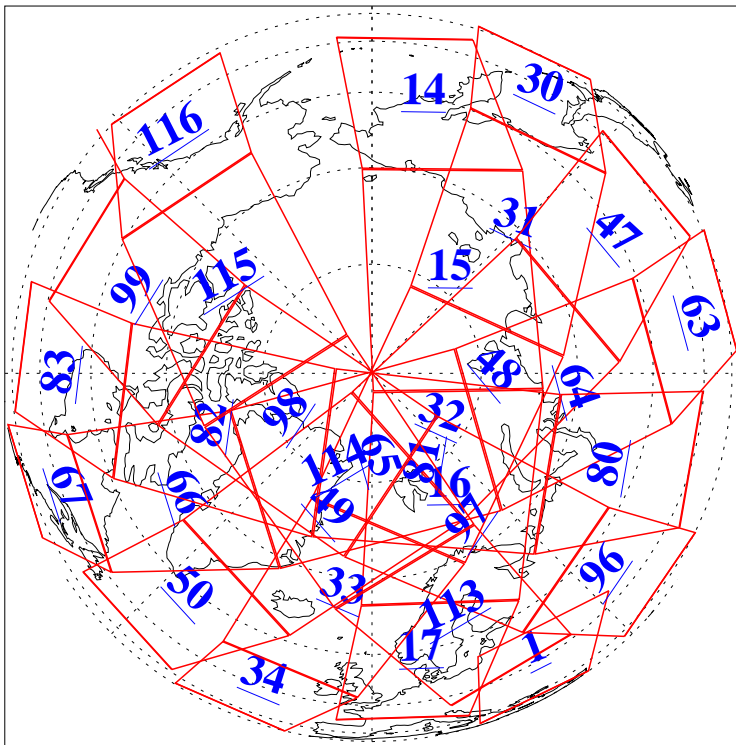

L1B Availability
AMSU Granules: 240
HSB Granules: 0
AIRS Granules: 237

28 May 2015
DoY 148
Aqua Day 4772
Granules: 1 to 120

Granules: 121 to 240

Legend: AMSU Available, HSB Available, AIRS Available

L1B Availability
AMSU Granules: 240
HSB Granules: 0
AIRS Granules: 237

28 May 2015
DoY 148
Aqua Day 4772

Ascending Granules

Descending Granules

Legend: AMSU Available, HSB Available, AIRS Available

L1B Availability
 AMSU Granules: 240
 HSB Granules: 0
 AIRS Granules: 237

28 May 2015
 DoY 148
 Aqua Day 4772

Northern Hemisphere Granules

Southern Hemisphere Granules

Legend: AMSU Available, HSB Available, AIRS Available