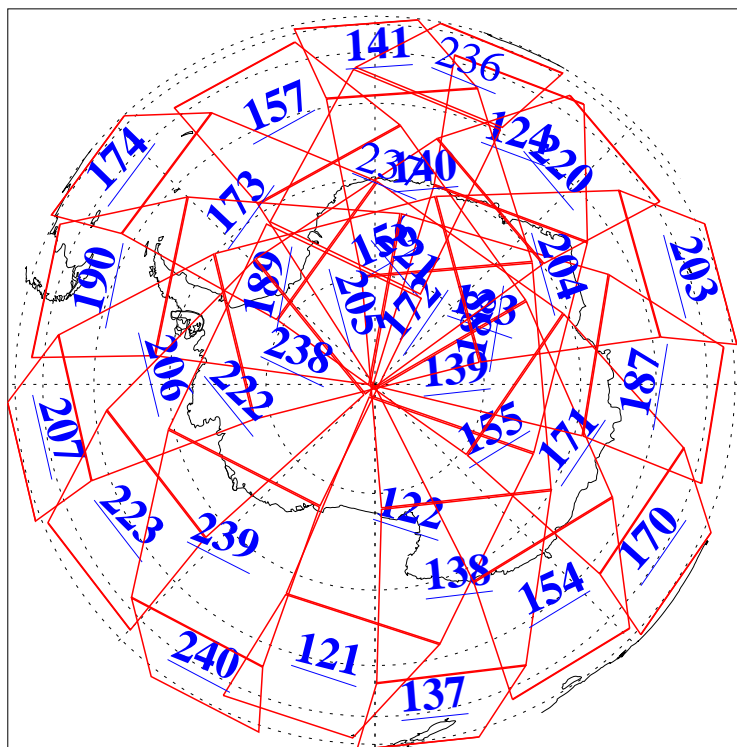

L1B Availability
AMSU Granules: 240
HSB Granules: 0
AIRS Granules: 237

28 May 2015
DoY 148
Aqua Day 4772
Granules: 1 to 120

Granules: 121 to 240

Legend: AMSU Available, HSB Available, AIRS Available

L1B Availability
AMSU Granules: 240
HSB Granules: 0
AIRS Granules: 237

28 May 2015
DoY 148
Aqua Day 4772

Ascending Granules

Descending Granules

Legend: AMSU Available, HSB Available, AIRS Available

L1B Availability
 AMSU Granules: 240
 HSB Granules: 0
 AIRS Granules: 237

28 May 2015
 DoY 148
 Aqua Day 4772

Northern Hemisphere Granules

Southern Hemisphere Granules

Legend: AMSU Available, HSB Available, AIRS Available