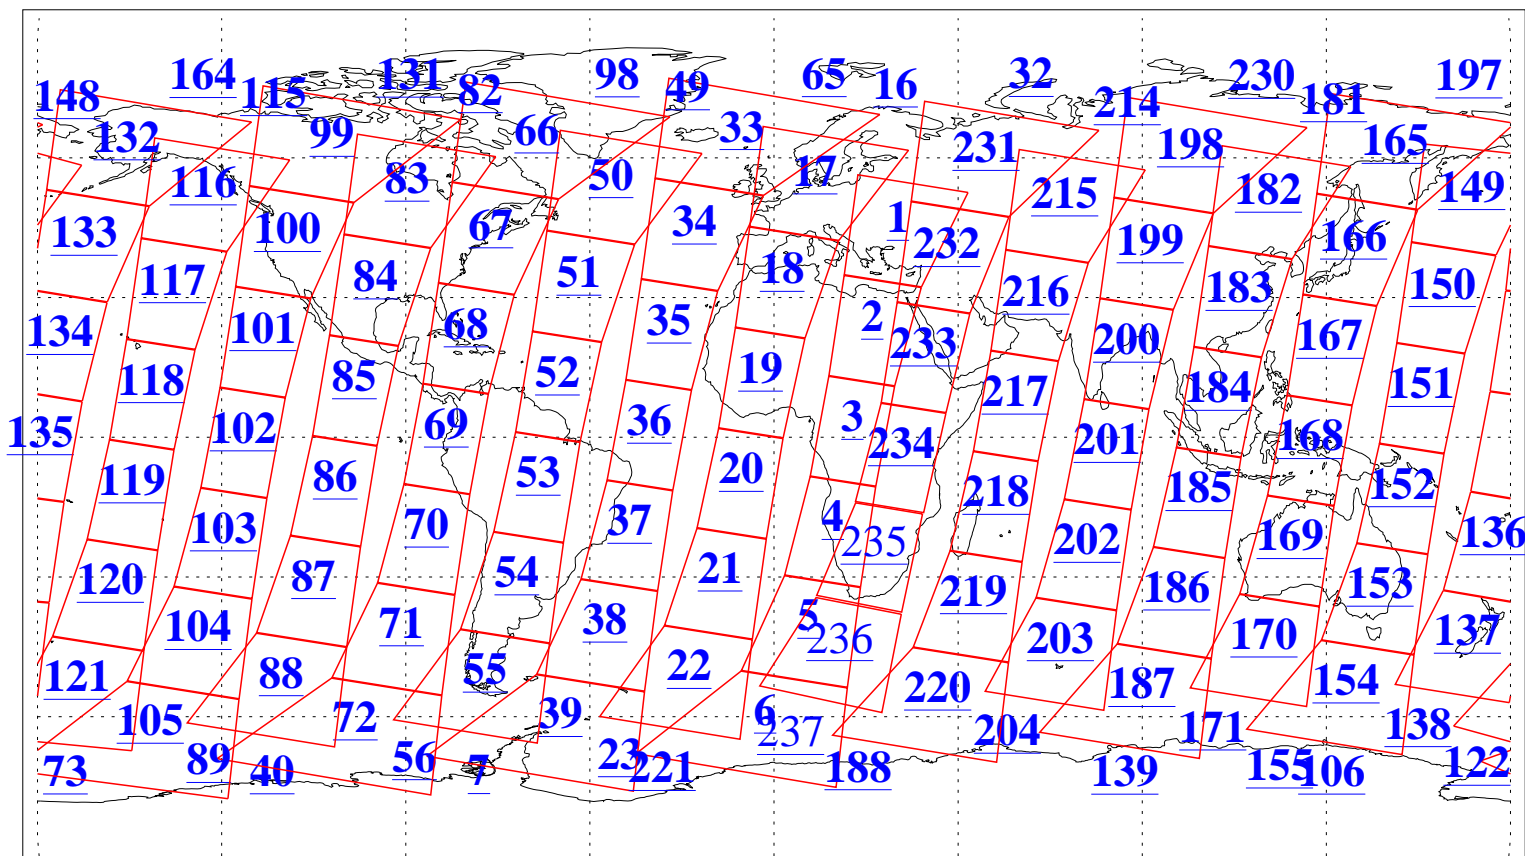

L1B Availability
AMSU Granules: 240
HSB Granules: 0
AIRS Granules: 237

28 May 2015
DoY 148
Aqua Day 4772
Granules: 1 to 120

Granules: 121 to 240

Legend: AMSU Available, HSB Available, AIRS Available

L1B Availability
AMSU Granules: 240
HSB Granules: 0
AIRS Granules: 237

28 May 2015
DoY 148
Aqua Day 4772

Ascending Granules

Descending Granules

Legend: AMSU Available, HSB Available, AIRS Available

L1B Availability
 AMSU Granules: 240
 HSB Granules: 0
 AIRS Granules: 237

28 May 2015
 DoY 148
 Aqua Day 4772

Northern Hemisphere Granules

Southern Hemisphere Granules

Legend: AMSU Available, HSB Available, AIRS Available