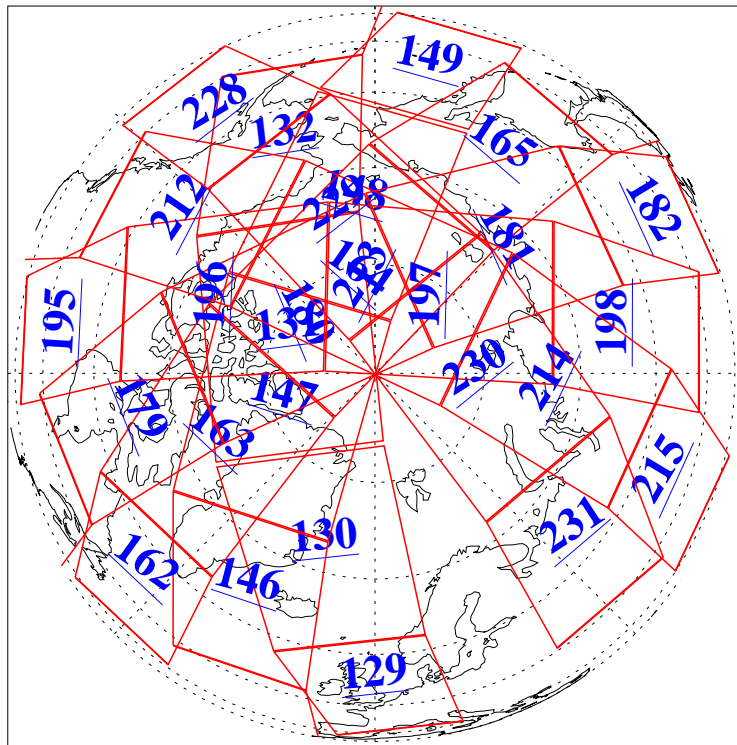

L1B Availability
AMSU Granules: 240
HSB Granules: 0
AIRS Granules: 237

28 May 2015
DoY 148
Aqua Day 4772
Granules: 1 to 120

Granules: 121 to 240

Legend: AMSU Available, HSB Available, AIRS Available

L1B Availability
AMSU Granules: 240
HSB Granules: 0
AIRS Granules: 237

28 May 2015
DoY 148
Aqua Day 4772

Ascending Granules

Descending Granules

Legend: AMSU Available, HSB Available, AIRS Available

L1B Availability
 AMSU Granules: 240
 HSB Granules: 0
 AIRS Granules: 237

28 May 2015
 DoY 148
 Aqua Day 4772

Northern Hemisphere Granules

Southern Hemisphere Granules

Legend: AMSU Available, HSB Available, AIRS Available