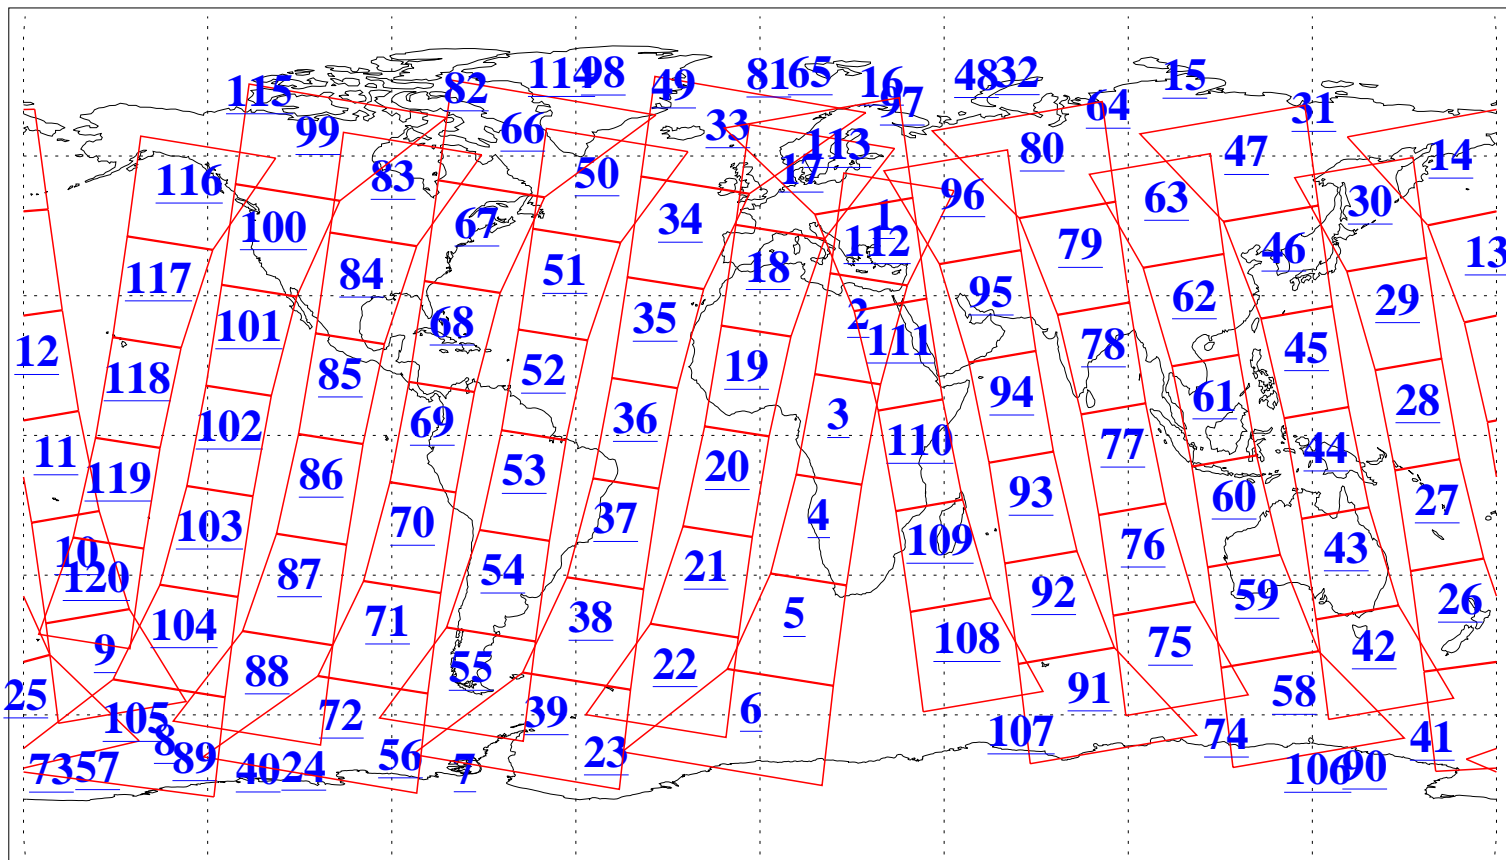

L1B Availability
AMSU Granules: 240
HSB Granules: 0
AIRS Granules: 237

28 May 2015
DoY 148
Aqua Day 4772
Granules: 1 to 120

Granules: 121 to 240

Legend: AMSU Available, HSB Available, AIRS Available

L1B Availability
AMSU Granules: 240
HSB Granules: 0
AIRS Granules: 237

28 May 2015
DoY 148
Aqua Day 4772

Ascending Granules

Descending Granules

Legend: AMSU Available, HSB Available, AIRS Available

L1B Availability
 AMSU Granules: 240
 HSB Granules: 0
 AIRS Granules: 237

28 May 2015
 DoY 148
 Aqua Day 4772

Northern Hemisphere Granules

Southern Hemisphere Granules

Legend: AMSU Available, HSB Available, AIRS Available