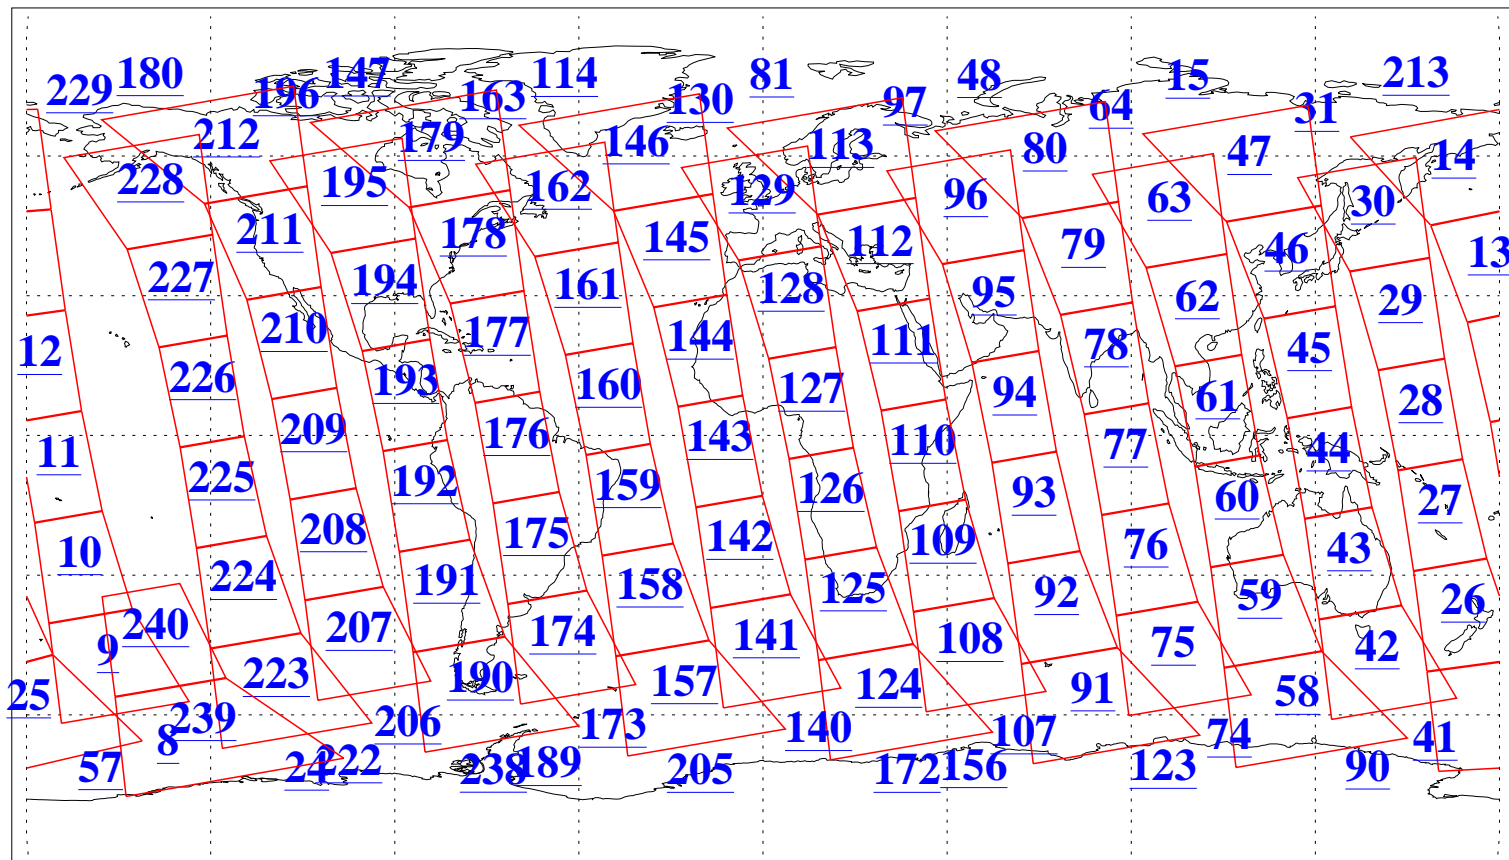

L1B Availability
AMSU Granules: 240
HSB Granules: 0
AIRS Granules: 237

28 May 2015
DoY 148
Aqua Day 4772
Granules: 1 to 120

Granules: 121 to 240

Legend: AMSU Available, HSB Available, AIRS Available

L1B Availability
AMSU Granules: 240
HSB Granules: 0
AIRS Granules: 237

28 May 2015
DoY 148
Aqua Day 4772

Ascending Granules

Descending Granules

Legend: AMSU Available, HSB Available, AIRS Available

L1B Availability
 AMSU Granules: 240
 HSB Granules: 0
 AIRS Granules: 237

28 May 2015
 DoY 148
 Aqua Day 4772

Northern Hemisphere Granules

Southern Hemisphere Granules

Legend: AMSU Available, HSB Available, AIRS Available