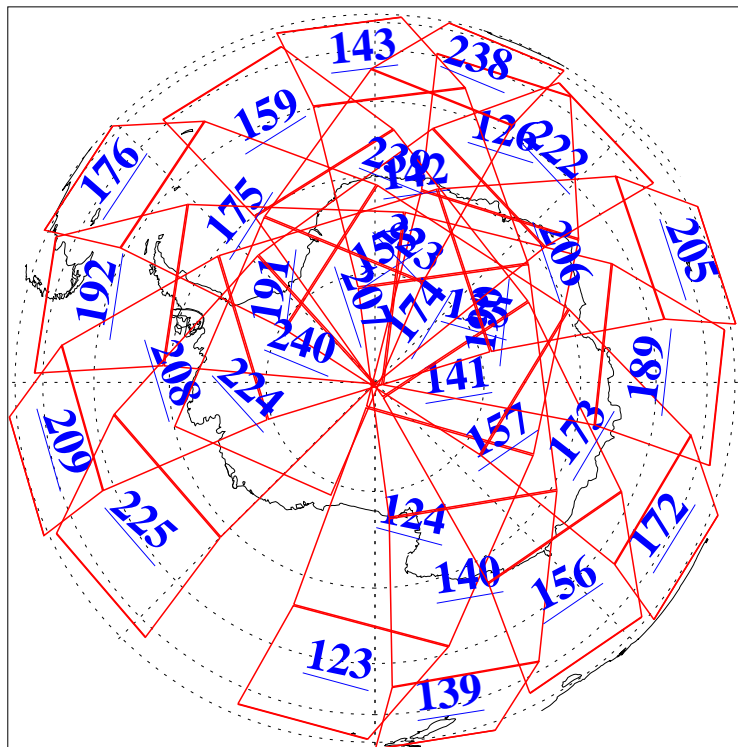

L1B Availability  
AMSU Granules: 240  
HSB Granules: 0  
AIRS Granules: 240

26 May 2015  
DoY 146  
Aqua Day 4770  
Granules: 1 to 120

Granules: 121 to 240

Legend: AMSU Available, HSB Available, AIRS Available

L1B Availability  
AMSU Granules: 240  
HSB Granules: 0  
AIRS Granules: 240

26 May 2015  
DoY 146  
Aqua Day 4770

Ascending Granules

Descending Granules

Legend: AMSU Available, HSB Available, AIRS Available

L1B Availability  
 AMSU Granules: 240  
 HSB Granules: 0  
 AIRS Granules: 240

26 May 2015  
 DoY 146  
 Aqua Day 4770

Northern Hemisphere Granules

Southern Hemisphere Granules

Legend: AMSU Available, HSB Available, AIRS Available