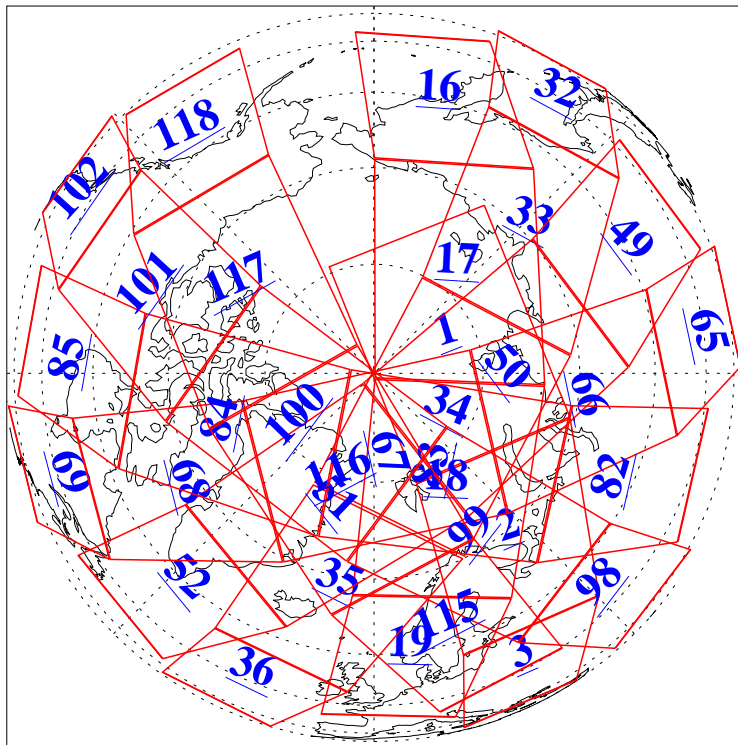

L1B Availability  
AMSU Granules: 240  
HSB Granules: 0  
AIRS Granules: 240

26 May 2015  
DoY 146  
Aqua Day 4770  
Granules: 1 to 120

Granules: 121 to 240

Legend: AMSU Available, HSB Available, AIRS Available

L1B Availability  
AMSU Granules: 240  
HSB Granules: 0  
AIRS Granules: 240

26 May 2015  
DoY 146  
Aqua Day 4770

Ascending Granules

Descending Granules

Legend: AMSU Available, HSB Available, AIRS Available

L1B Availability  
 AMSU Granules: 240  
 HSB Granules: 0  
 AIRS Granules: 240

26 May 2015  
 DoY 146  
 Aqua Day 4770

Northern Hemisphere Granules

Southern Hemisphere Granules

Legend: AMSU Available, HSB Available, AIRS Available