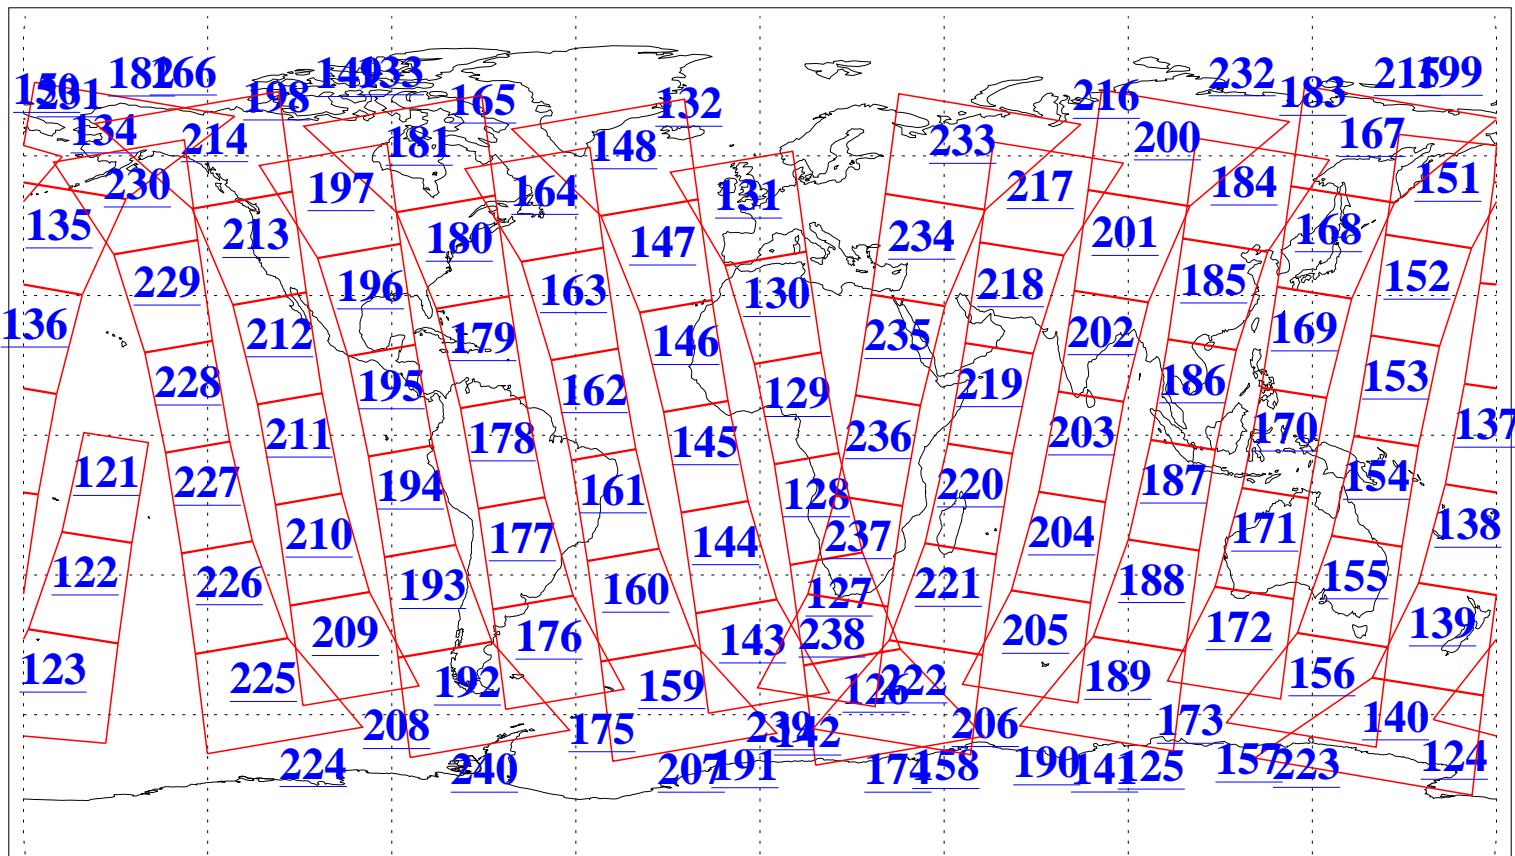

L1B Availability  
AMSU Granules: 240  
HSB Granules: 0  
AIRS Granules: 240

26 May 2015  
DoY 146  
Aqua Day 4770  
Granules: 1 to 120

Granules: 121 to 240

Legend: AMSU Available, HSB Available, AIRS Available

L1B Availability  
AMSU Granules: 240  
HSB Granules: 0  
AIRS Granules: 240

26 May 2015  
DoY 146  
Aqua Day 4770

Ascending Granules

Descending Granules

Legend: AMSU Available, HSB Available, AIRS Available

L1B Availability  
 AMSU Granules: 240  
 HSB Granules: 0  
 AIRS Granules: 240

26 May 2015  
 DoY 146  
 Aqua Day 4770

Northern Hemisphere Granules

Southern Hemisphere Granules

Legend: AMSU Available, HSB Available, AIRS Available