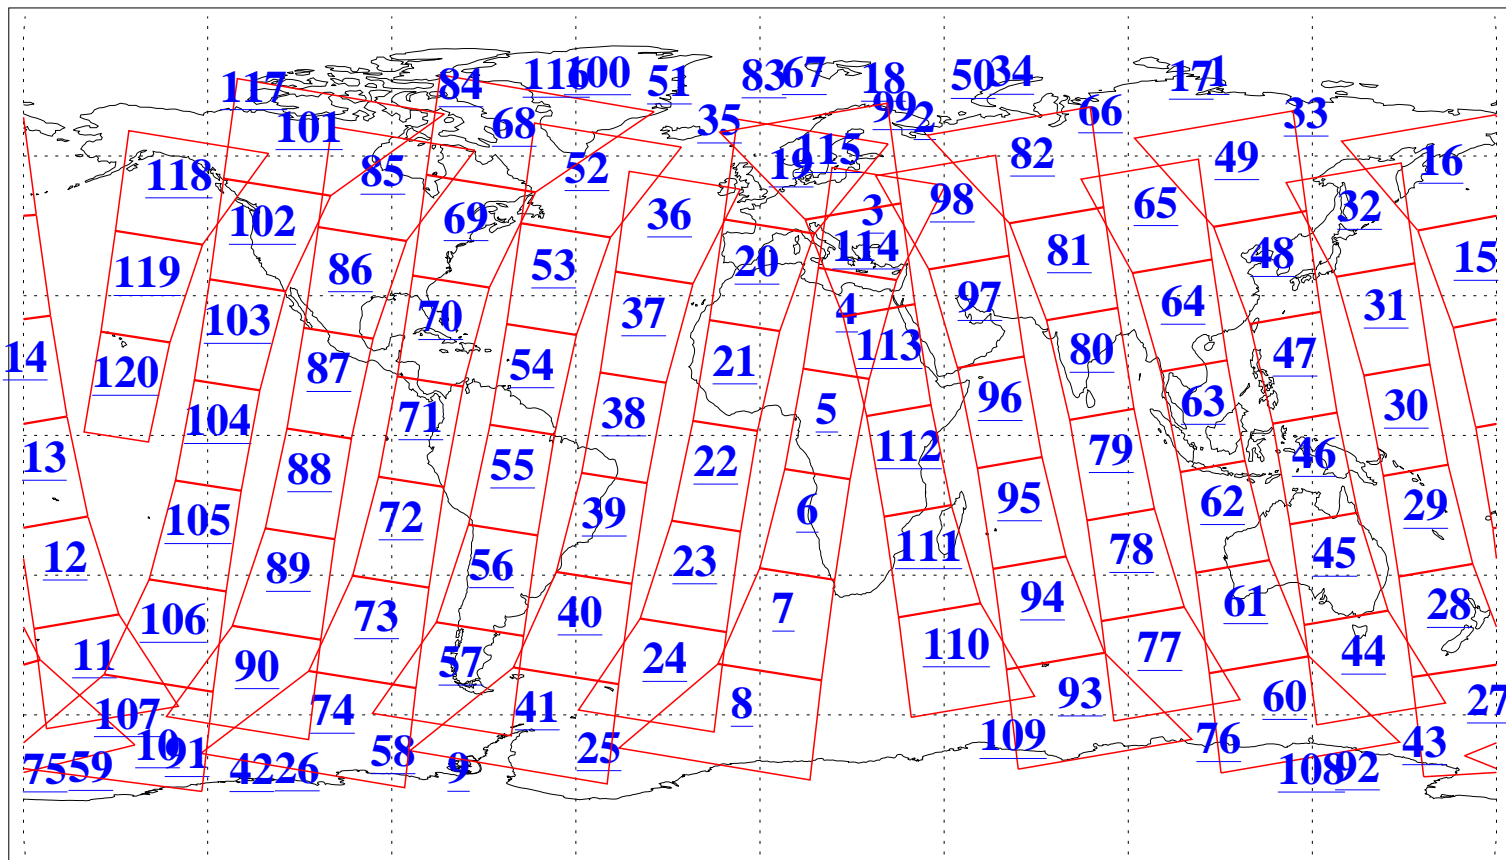

L1B Availability  
AMSU Granules: 240  
HSB Granules: 0  
AIRS Granules: 240

26 May 2015  
DoY 146  
Aqua Day 4770  
Granules: 1 to 120

Granules: 121 to 240

Legend: AMSU Available, HSB Available, AIRS Available

L1B Availability  
AMSU Granules: 240  
HSB Granules: 0  
AIRS Granules: 240

26 May 2015  
DoY 146  
Aqua Day 4770

Ascending Granules

Descending Granules

Legend: AMSU Available, HSB Available, AIRS Available

L1B Availability  
 AMSU Granules: 240  
 HSB Granules: 0  
 AIRS Granules: 240

26 May 2015  
 DoY 146  
 Aqua Day 4770

Northern Hemisphere Granules

Southern Hemisphere Granules

Legend: AMSU Available, HSB Available, AIRS Available