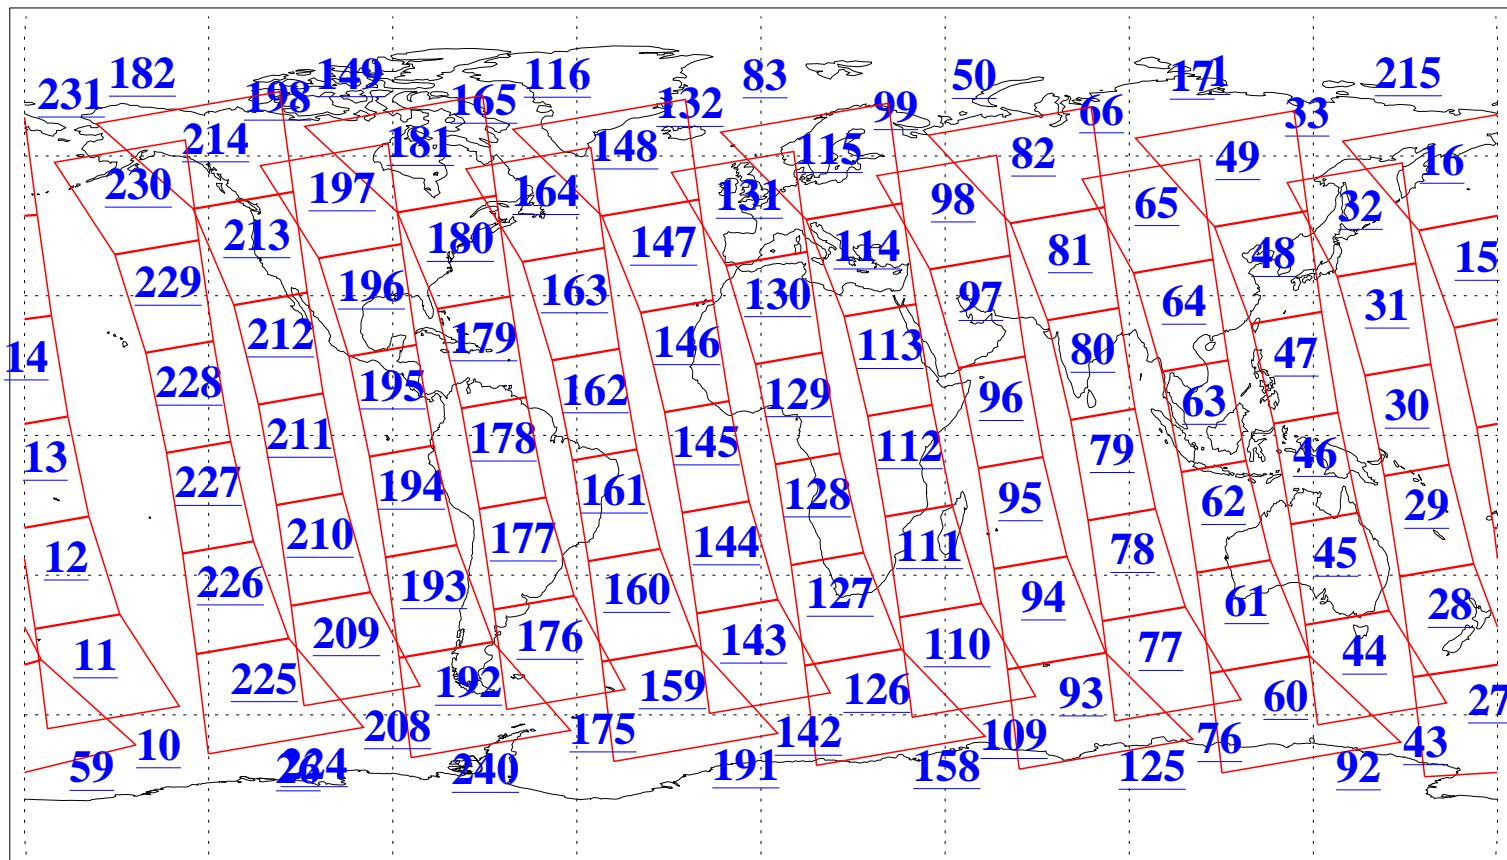

L1B Availability  
AMSU Granules: 240  
HSB Granules: 0  
AIRS Granules: 240

26 May 2015  
DoY 146  
Aqua Day 4770  
Granules: 1 to 120

Granules: 121 to 240

Legend: AMSU Available, HSB Available, AIRS Available

L1B Availability  
AMSU Granules: 240  
HSB Granules: 0  
AIRS Granules: 240

26 May 2015  
DoY 146  
Aqua Day 4770

Ascending Granules

Descending Granules

Legend: AMSU Available, HSB Available, AIRS Available

L1B Availability  
 AMSU Granules: 240  
 HSB Granules: 0  
 AIRS Granules: 240

26 May 2015  
 DoY 146  
 Aqua Day 4770

Northern Hemisphere Granules

Southern Hemisphere Granules

Legend: AMSU Available, HSB Available, AIRS Available