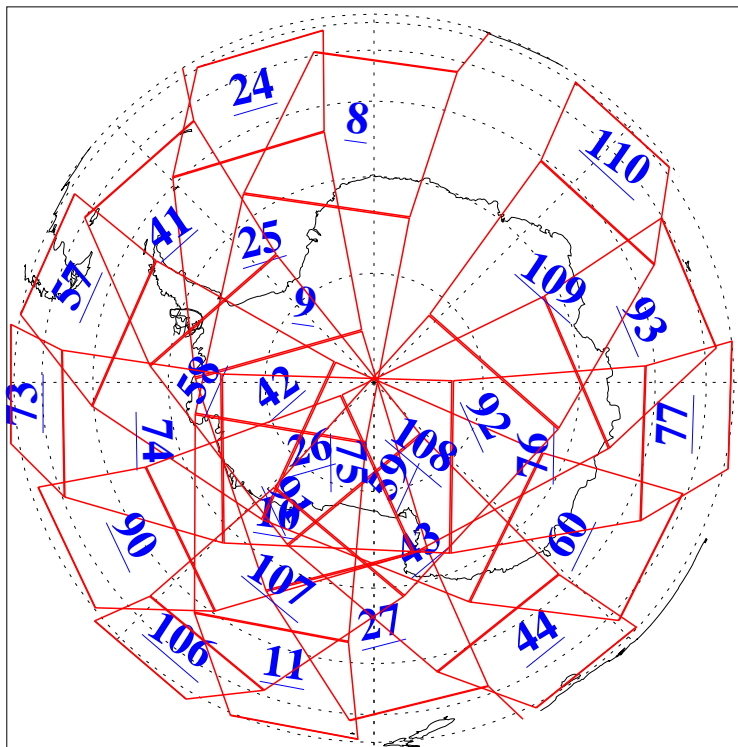

L1B Availability  
AMSU Granules: 240  
HSB Granules: 0  
AIRS Granules: 240

26 May 2015  
DoY 146  
Aqua Day 4770  
Granules: 1 to 120

Granules: 121 to 240

Legend: AMSU Available, HSB Available, AIRS Available

L1B Availability  
AMSU Granules: 240  
HSB Granules: 0  
AIRS Granules: 240

26 May 2015  
DoY 146  
Aqua Day 4770

Ascending Granules

Descending Granules

Legend: AMSU Available, HSB Available, AIRS Available

L1B Availability  
 AMSU Granules: 240  
 HSB Granules: 0  
 AIRS Granules: 240

26 May 2015  
 DoY 146  
 Aqua Day 4770

Northern Hemisphere Granules

Southern Hemisphere Granules

Legend: AMSU Available, HSB Available, AIRS Available