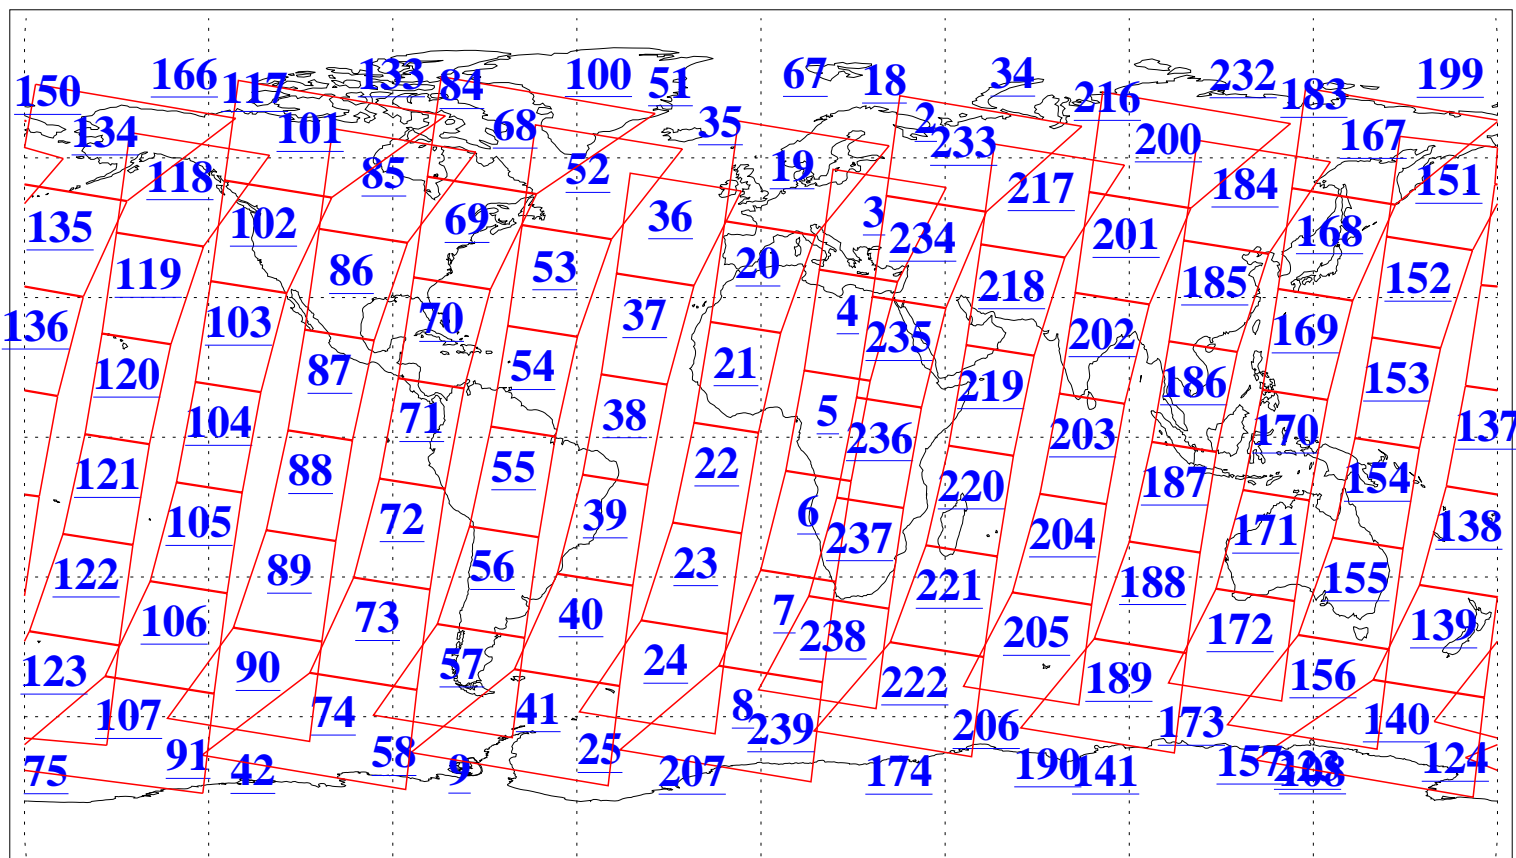

L1B Availability  
AMSU Granules: 240  
HSB Granules: 0  
AIRS Granules: 240

26 May 2015  
DoY 146  
Aqua Day 4770  
Granules: 1 to 120

Granules: 121 to 240

Legend: AMSU Available, HSB Available, AIRS Available

L1B Availability  
AMSU Granules: 240  
HSB Granules: 0  
AIRS Granules: 240

26 May 2015  
DoY 146  
Aqua Day 4770

Ascending Granules

Descending Granules

Legend: AMSU Available, HSB Available, AIRS Available

L1B Availability  
 AMSU Granules: 240  
 HSB Granules: 0  
 AIRS Granules: 240

26 May 2015  
 DoY 146  
 Aqua Day 4770

Northern Hemisphere Granules

Southern Hemisphere Granules

Legend: AMSU Available, HSB Available, AIRS Available