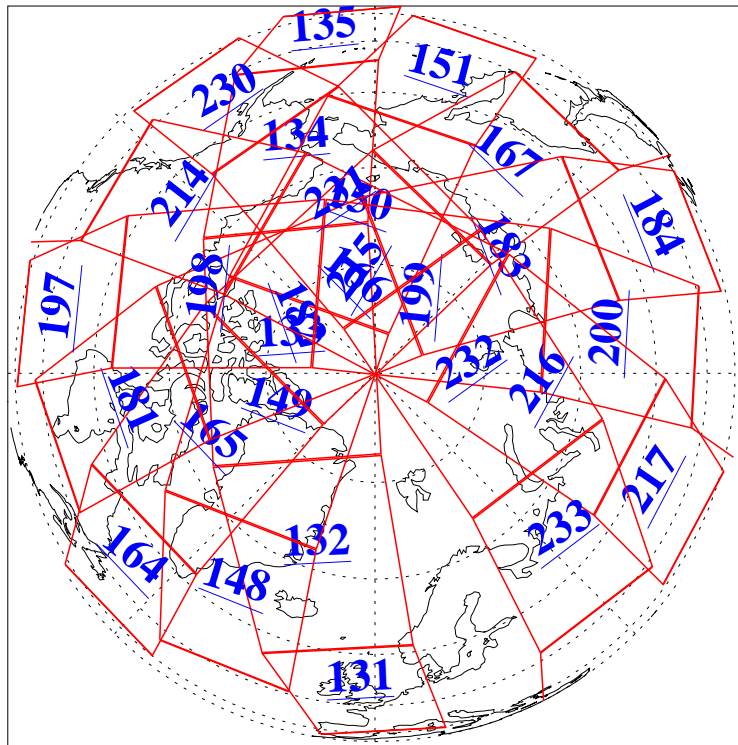

L1B Availability  
AMSU Granules: 240  
HSB Granules: 0  
AIRS Granules: 240

26 May 2015  
DoY 146  
Aqua Day 4770

Ascending Granules

Descending Granules

Legend: AMSU Available, HSB Available, AIRS Available

L1B Availability  
 AMSU Granules: 240  
 HSB Granules: 0  
 AIRS Granules: 240

26 May 2015  
 DoY 146  
 Aqua Day 4770

Northern Hemisphere Granules

Southern Hemisphere Granules

Legend: AMSU Available, HSB Available, AIRS Available