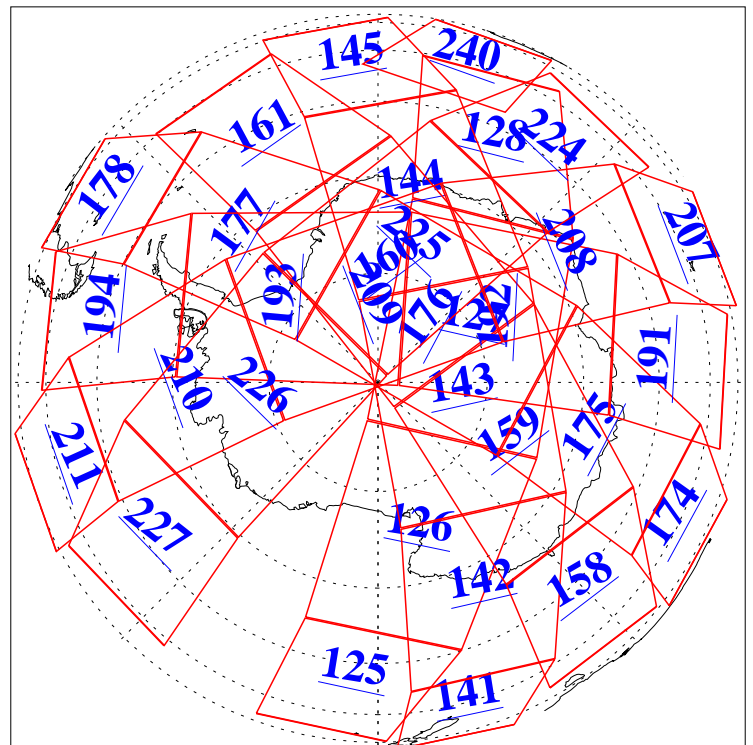

L1B Availability  
AMSU Granules: 240  
HSB Granules: 0  
AIRS Granules: 240

24 May 2015  
DoY 144  
Aqua Day 4768  
Granules: 1 to 120

Granules: 121 to 240

Legend: AMSU Available, HSB Available, AIRS Available

L1B Availability  
AMSU Granules: 240  
HSB Granules: 0  
AIRS Granules: 240

24 May 2015  
DoY 144  
Aqua Day 4768  
Ascending Granules

Descending Granules

Legend: AMSU Available, HSB Available, AIRS Available

L1B Availability  
 AMSU Granules: 240  
 HSB Granules: 0  
 AIRS Granules: 240

24 May 2015  
 DoY 144  
 Aqua Day 4768

Northern Hemisphere Granules

Southern Hemisphere Granules

Legend: AMSU Available, HSB Available, AIRS Available