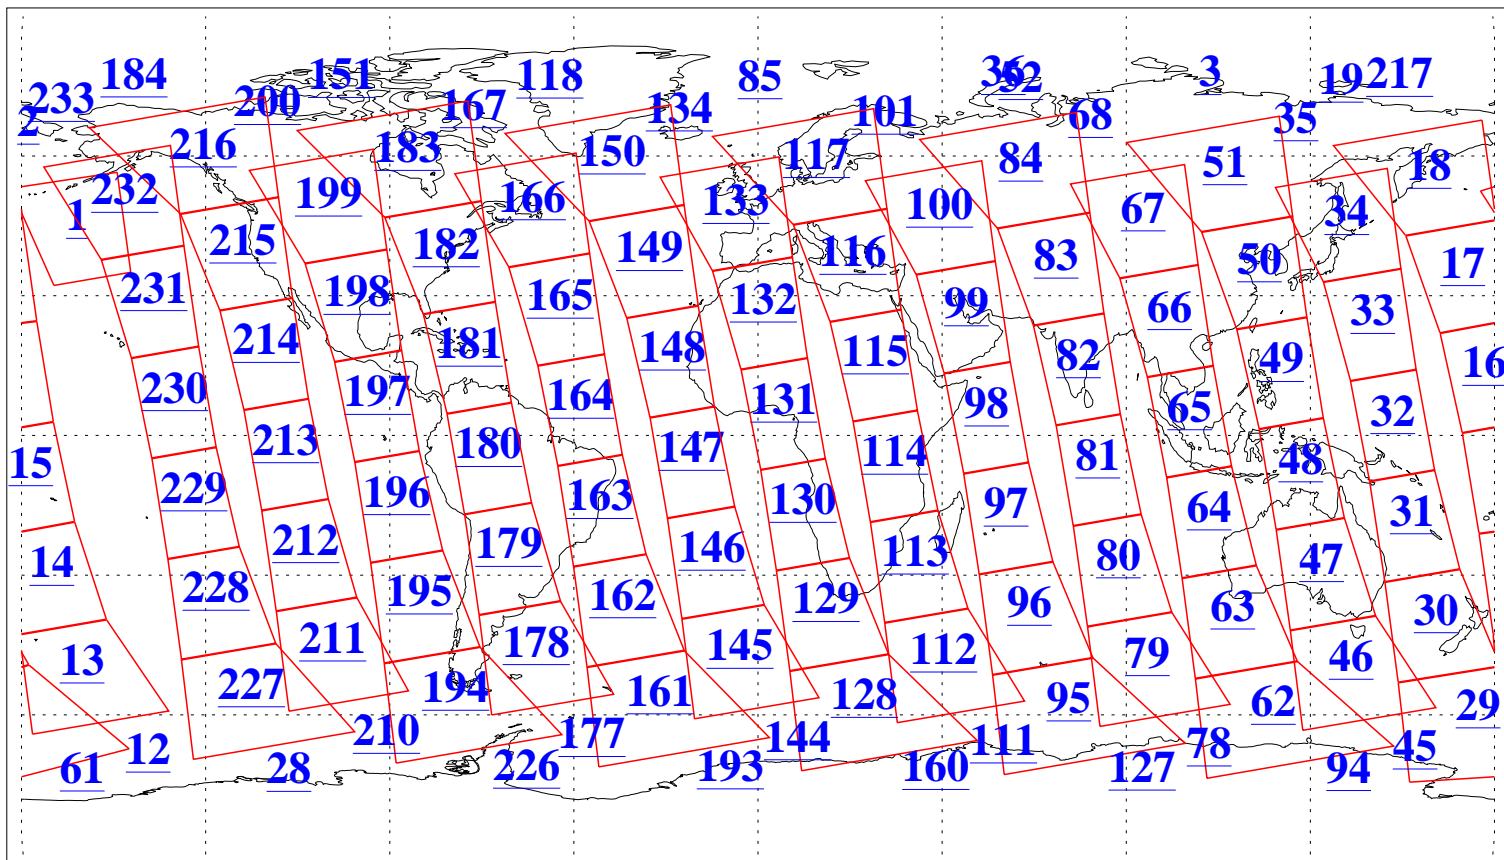

L1B Availability  
AMSU Granules: 240  
HSB Granules: 0  
AIRS Granules: 240

24 May 2015  
DoY 144  
Aqua Day 4768  
Granules: 1 to 120

Granules: 121 to 240

Legend: AMSU Available, HSB Available, AIRS Available

L1B Availability  
AMSU Granules: 240  
HSB Granules: 0  
AIRS Granules: 240

24 May 2015  
DoY 144  
Aqua Day 4768  
Ascending Granules

Descending Granules

Legend: AMSU Available, HSB Available, AIRS Available

L1B Availability  
 AMSU Granules: 240  
 HSB Granules: 0  
 AIRS Granules: 240

24 May 2015  
 DoY 144  
 Aqua Day 4768

Northern Hemisphere Granules

Southern Hemisphere Granules

Legend: AMSU Available, HSB Available, AIRS Available