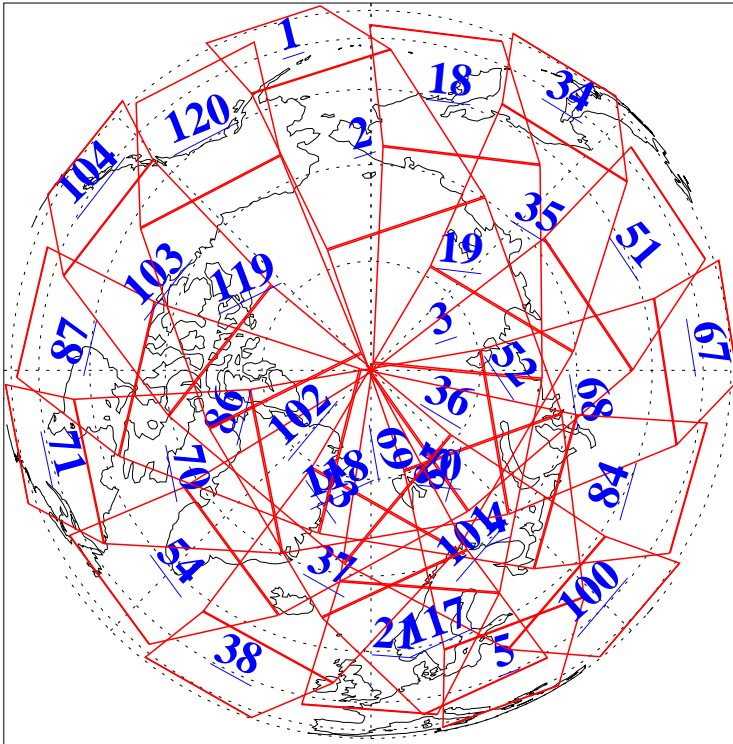

L1B Availability  
AMSU Granules: 240  
HSB Granules: 0  
AIRS Granules: 240

24 May 2015  
DoY 144  
Aqua Day 4768  
Granules: 1 to 120

Granules: 121 to 240

Legend: AMSU Available, HSB Available, AIRS Available

L1B Availability  
AMSU Granules: 240  
HSB Granules: 0  
AIRS Granules: 240

24 May 2015  
DoY 144  
Aqua Day 4768  
Ascending Granules

Descending Granules

Legend: AMSU Available, HSB Available, AIRS Available

L1B Availability  
 AMSU Granules: 240  
 HSB Granules: 0  
 AIRS Granules: 240

24 May 2015  
 DoY 144  
 Aqua Day 4768

Northern Hemisphere Granules

Southern Hemisphere Granules

Legend: AMSU Available, HSB Available, AIRS Available