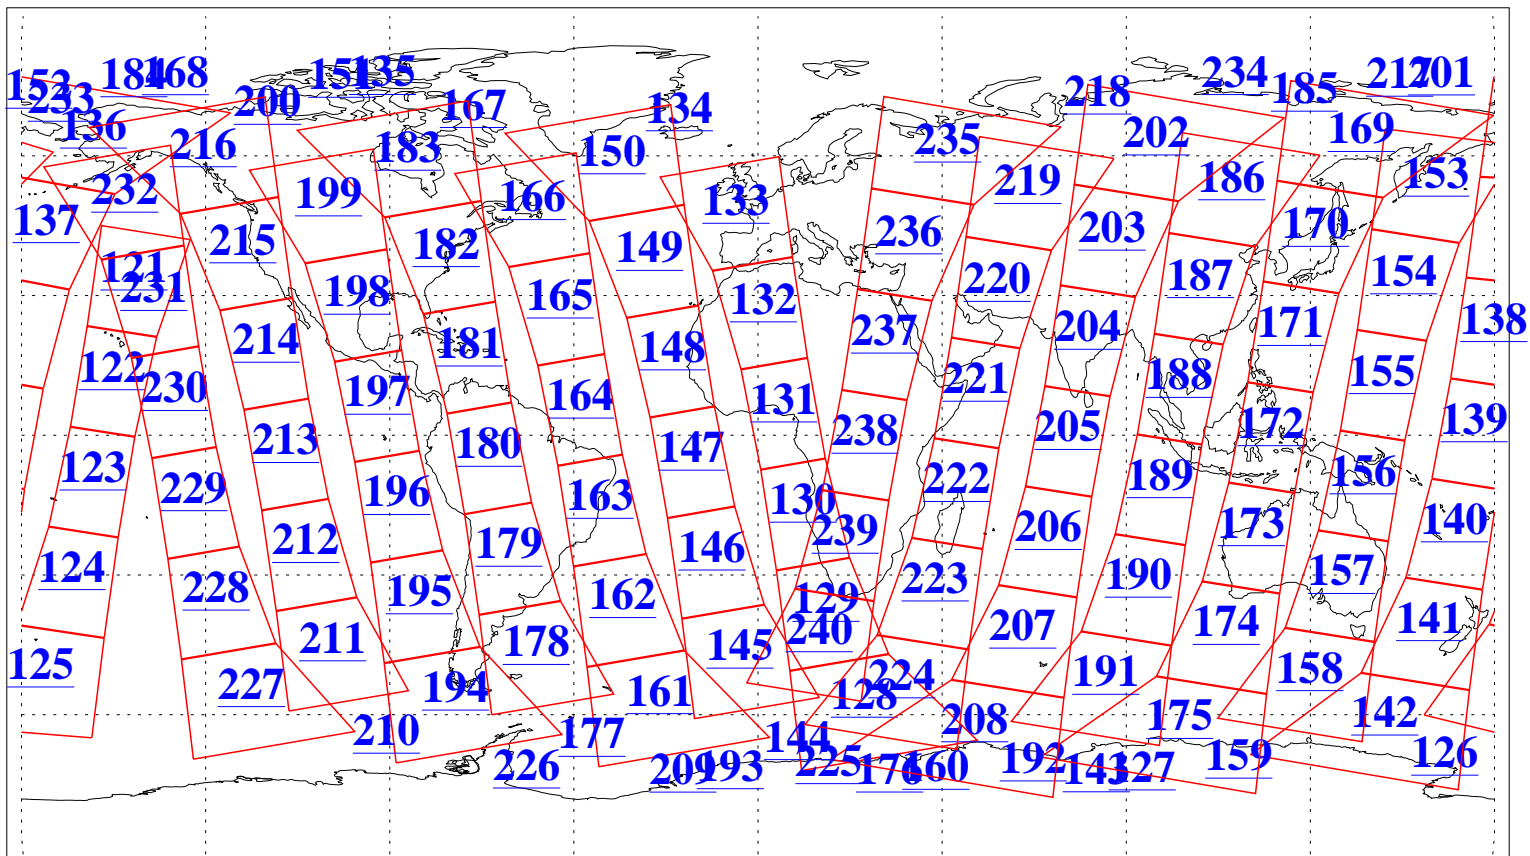

L1B Availability  
AMSU Granules: 240  
HSB Granules: 0  
AIRS Granules: 240

24 May 2015  
DoY 144  
Aqua Day 4768  
Granules: 1 to 120

Granules: 121 to 240

Legend: AMSU Available, HSB Available, AIRS Available

L1B Availability  
AMSU Granules: 240  
HSB Granules: 0  
AIRS Granules: 240

24 May 2015  
DoY 144  
Aqua Day 4768  
Ascending Granules

Descending Granules

Legend: AMSU Available, HSB Available, AIRS Available

L1B Availability  
 AMSU Granules: 240  
 HSB Granules: 0  
 AIRS Granules: 240

24 May 2015  
 DoY 144  
 Aqua Day 4768

Northern Hemisphere Granules

Southern Hemisphere Granules

Legend: AMSU Available, HSB Available, AIRS Available