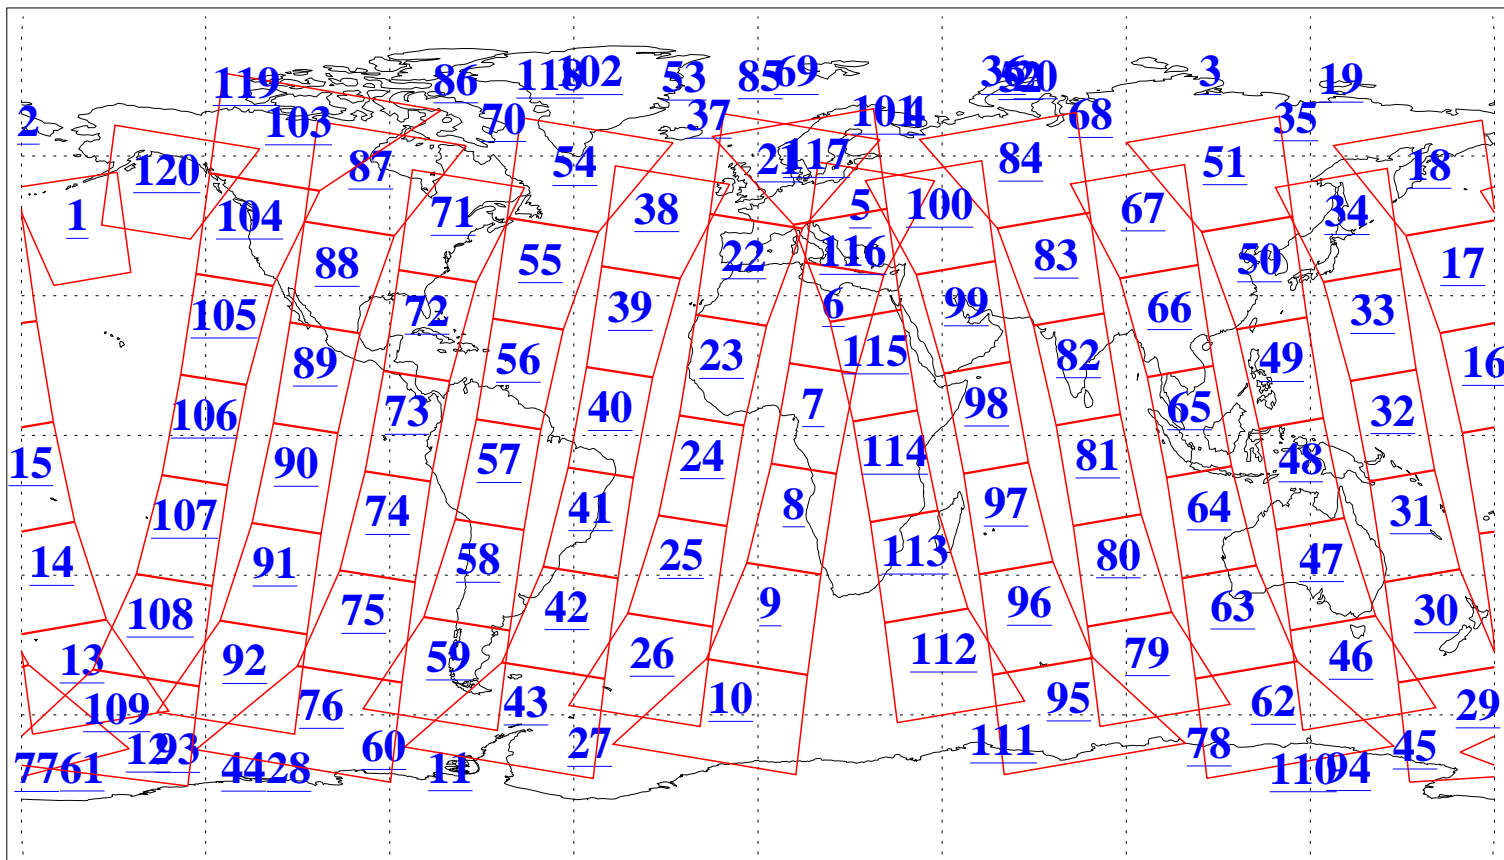

L1B Availability  
AMSU Granules: 240  
HSB Granules: 0  
AIRS Granules: 240

24 May 2015  
DoY 144  
Aqua Day 4768  
Granules: 1 to 120

Granules: 121 to 240

Legend: AMSU Available, HSB Available, AIRS Available

L1B Availability  
AMSU Granules: 240  
HSB Granules: 0  
AIRS Granules: 240

24 May 2015  
DoY 144  
Aqua Day 4768  
Ascending Granules

Descending Granules

Legend: AMSU Available, HSB Available, AIRS Available

L1B Availability  
 AMSU Granules: 240  
 HSB Granules: 0  
 AIRS Granules: 240

24 May 2015  
 DoY 144  
 Aqua Day 4768

Northern Hemisphere Granules

Southern Hemisphere Granules

Legend: AMSU Available, HSB Available, AIRS Available