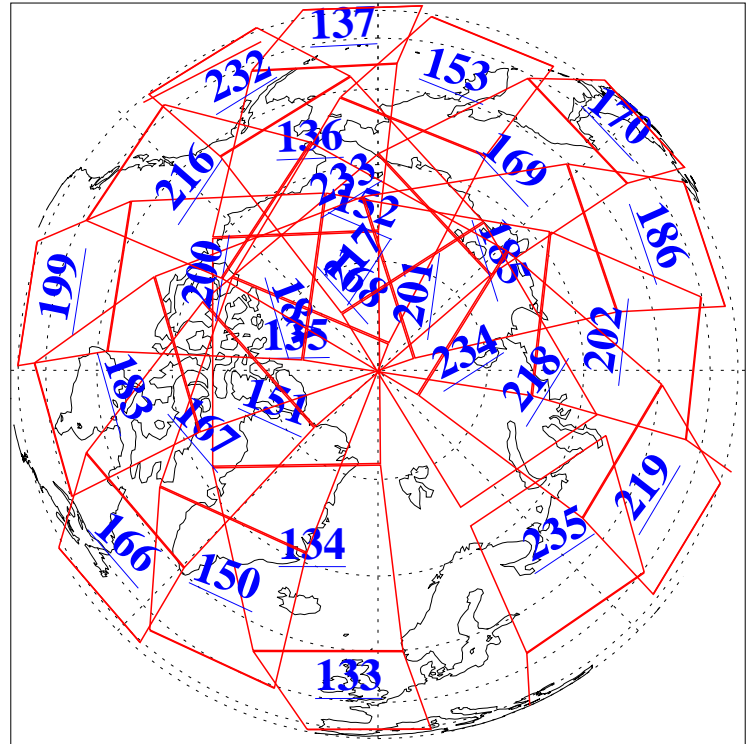

L1B Availability  
AMSU Granules: 240  
HSB Granules: 0  
AIRS Granules: 240

24 May 2015  
DoY 144  
Aqua Day 4768  
Ascending Granules

Descending Granules

Legend: AMSU Available, HSB Available, AIRS Available

L1B Availability  
 AMSU Granules: 240  
 HSB Granules: 0  
 AIRS Granules: 240

24 May 2015  
 DoY 144  
 Aqua Day 4768

Northern Hemisphere Granules

Southern Hemisphere Granules

Legend: AMSU Available, HSB Available, AIRS Available