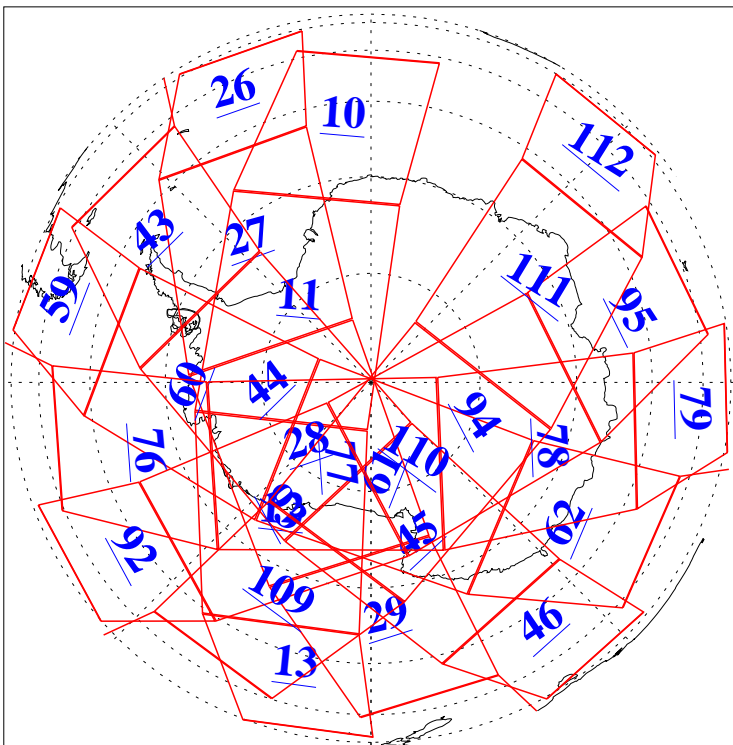

L1B Availability  
AMSU Granules: 240  
HSB Granules: 0  
AIRS Granules: 240

24 May 2015  
DoY 144  
Aqua Day 4768  
Granules: 1 to 120

Granules: 121 to 240

Legend: AMSU Available, HSB Available, AIRS Available

L1B Availability  
AMSU Granules: 240  
HSB Granules: 0  
AIRS Granules: 240

24 May 2015  
DoY 144  
Aqua Day 4768  
Ascending Granules

Descending Granules

Legend: AMSU Available, HSB Available, AIRS Available

L1B Availability  
 AMSU Granules: 240  
 HSB Granules: 0  
 AIRS Granules: 240

24 May 2015  
 DoY 144  
 Aqua Day 4768

Northern Hemisphere Granules

Southern Hemisphere Granules

Legend: AMSU Available, HSB Available, AIRS Available