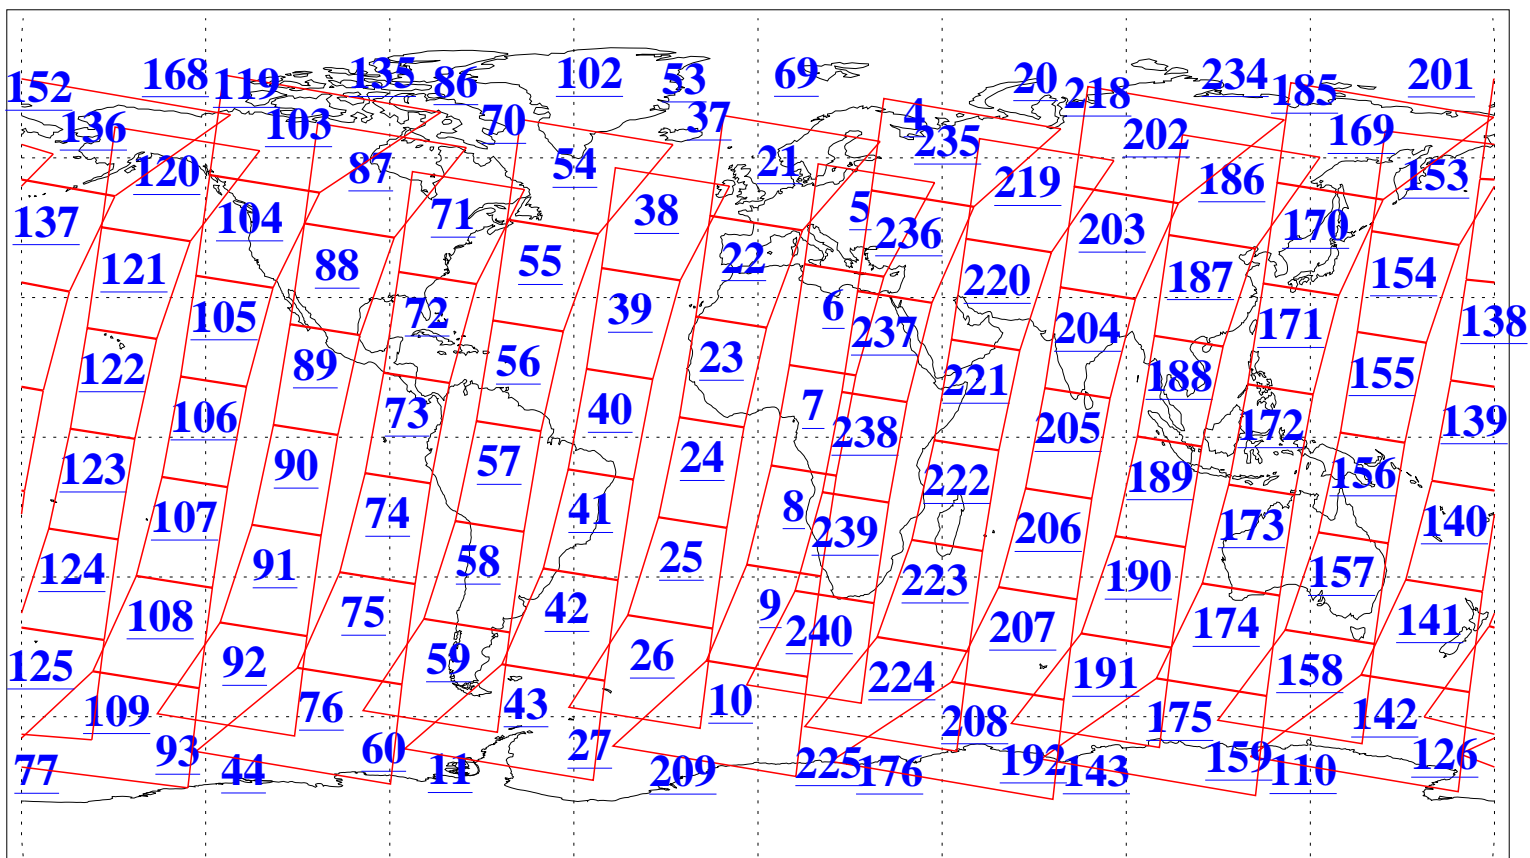

L1B Availability  
AMSU Granules: 240  
HSB Granules: 0  
AIRS Granules: 240

24 May 2015  
DoY 144  
Aqua Day 4768  
Granules: 1 to 120

Granules: 121 to 240

Legend: AMSU Available, HSB Available, AIRS Available

L1B Availability  
AMSU Granules: 240  
HSB Granules: 0  
AIRS Granules: 240

24 May 2015  
DoY 144  
Aqua Day 4768  
Ascending Granules

Descending Granules

Legend: AMSU Available, HSB Available, AIRS Available

L1B Availability  
 AMSU Granules: 240  
 HSB Granules: 0  
 AIRS Granules: 240

24 May 2015  
 DoY 144  
 Aqua Day 4768

Northern Hemisphere Granules

Southern Hemisphere Granules

Legend: AMSU Available, HSB Available, AIRS Available