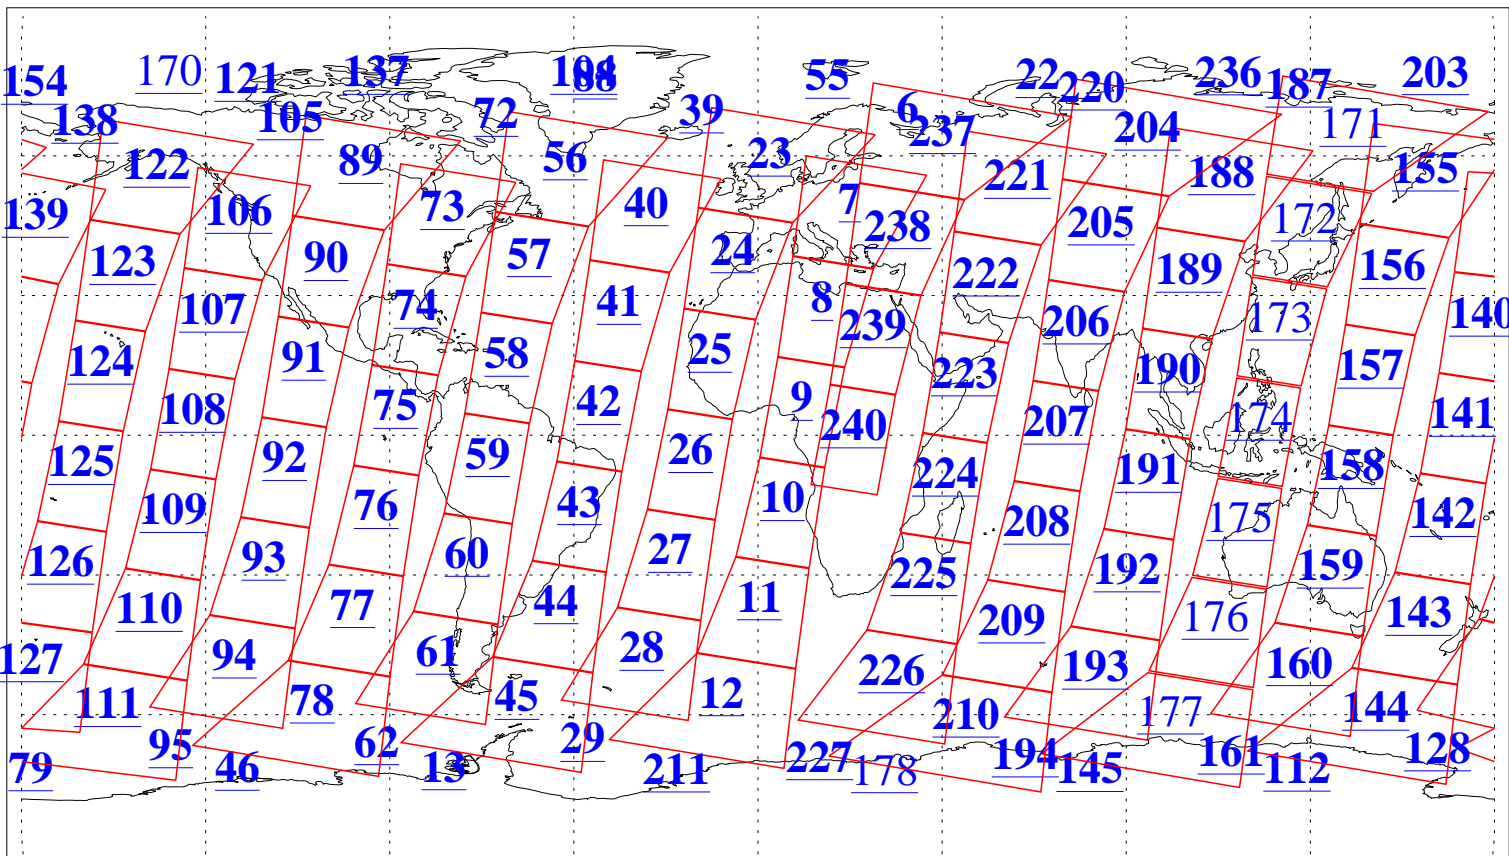

L1B Availability
AMSU Granules: 240
HSB Granules: 0
AIRS Granules: 223

22 May 2015
DoY 142
Aqua Day 4766
Granules: 1 to 120

Granules: 121 to 240

Legend: AMSU Available, HSB Available, AIRS Available

L1B Availability
AMSU Granules: 240
HSB Granules: 0
AIRS Granules: 223

22 May 2015
DoY 142
Aqua Day 4766
Ascending Granules

Descending Granules

Legend: AMSU Available, HSB Available, AIRS Available

L1B Availability
 AMSU Granules: 240
 HSB Granules: 0
 AIRS Granules: 223

22 May 2015
 DoY 142
 Aqua Day 4766

Northern Hemisphere Granules

Southern Hemisphere Granules

Legend: AMSU Available, HSB Available, AIRS Available