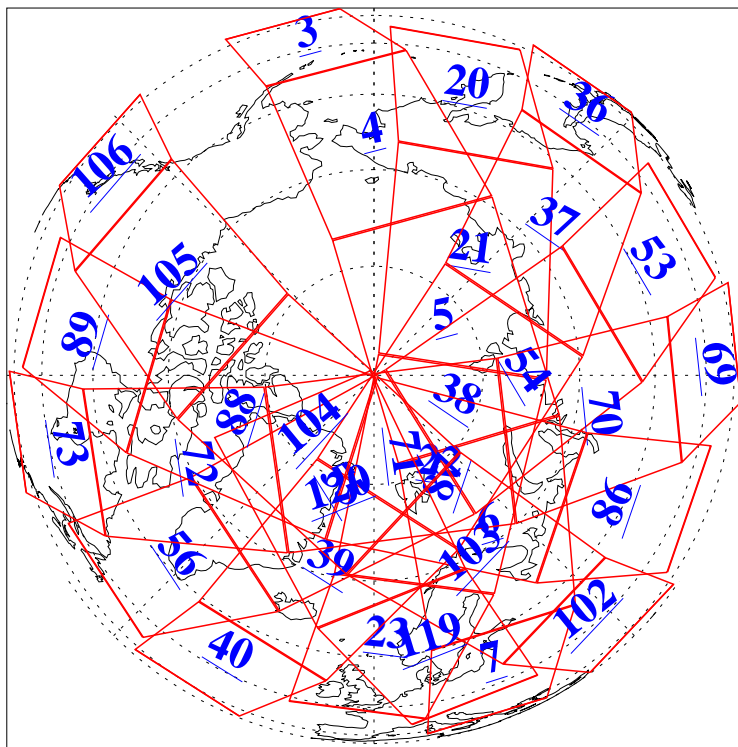

L1B Availability
AMSU Granules: 240
HSB Granules: 0
AIRS Granules: 223

22 May 2015
DoY 142
Aqua Day 4766
Granules: 1 to 120

Granules: 121 to 240

Legend: AMSU Available, HSB Available, AIRS Available

L1B Availability
AMSU Granules: 240
HSB Granules: 0
AIRS Granules: 223

22 May 2015
DoY 142
Aqua Day 4766
Ascending Granules

Descending Granules

Legend: AMSU Available, HSB Available, AIRS Available

L1B Availability
 AMSU Granules: 240
 HSB Granules: 0
 AIRS Granules: 223

22 May 2015
 DoY 142
 Aqua Day 4766

Northern Hemisphere Granules

Southern Hemisphere Granules

Legend: AMSU Available, HSB Available, AIRS Available