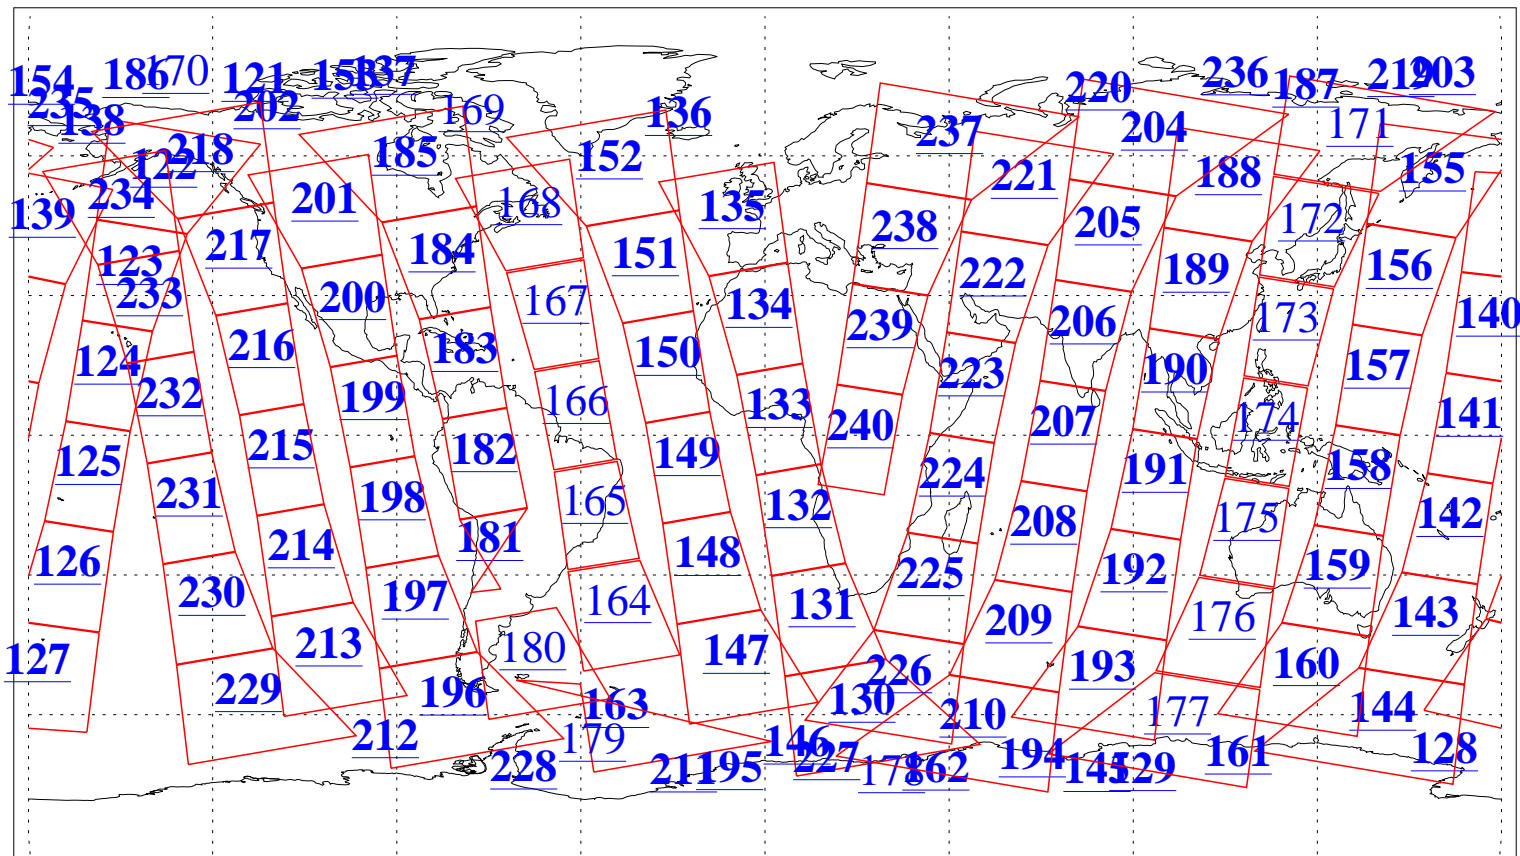

L1B Availability
AMSU Granules: 240
HSB Granules: 0
AIRS Granules: 223

22 May 2015
DoY 142
Aqua Day 4766
Granules: 1 to 120

Granules: 121 to 240

Legend: AMSU Available, HSB Available, AIRS Available

L1B Availability
AMSU Granules: 240
HSB Granules: 0
AIRS Granules: 223

22 May 2015
DoY 142
Aqua Day 4766
Ascending Granules

Descending Granules

Legend: AMSU Available, HSB Available, AIRS Available

L1B Availability
 AMSU Granules: 240
 HSB Granules: 0
 AIRS Granules: 223

22 May 2015
 DoY 142
 Aqua Day 4766

Northern Hemisphere Granules

Southern Hemisphere Granules

Legend: AMSU Available, HSB Available, AIRS Available