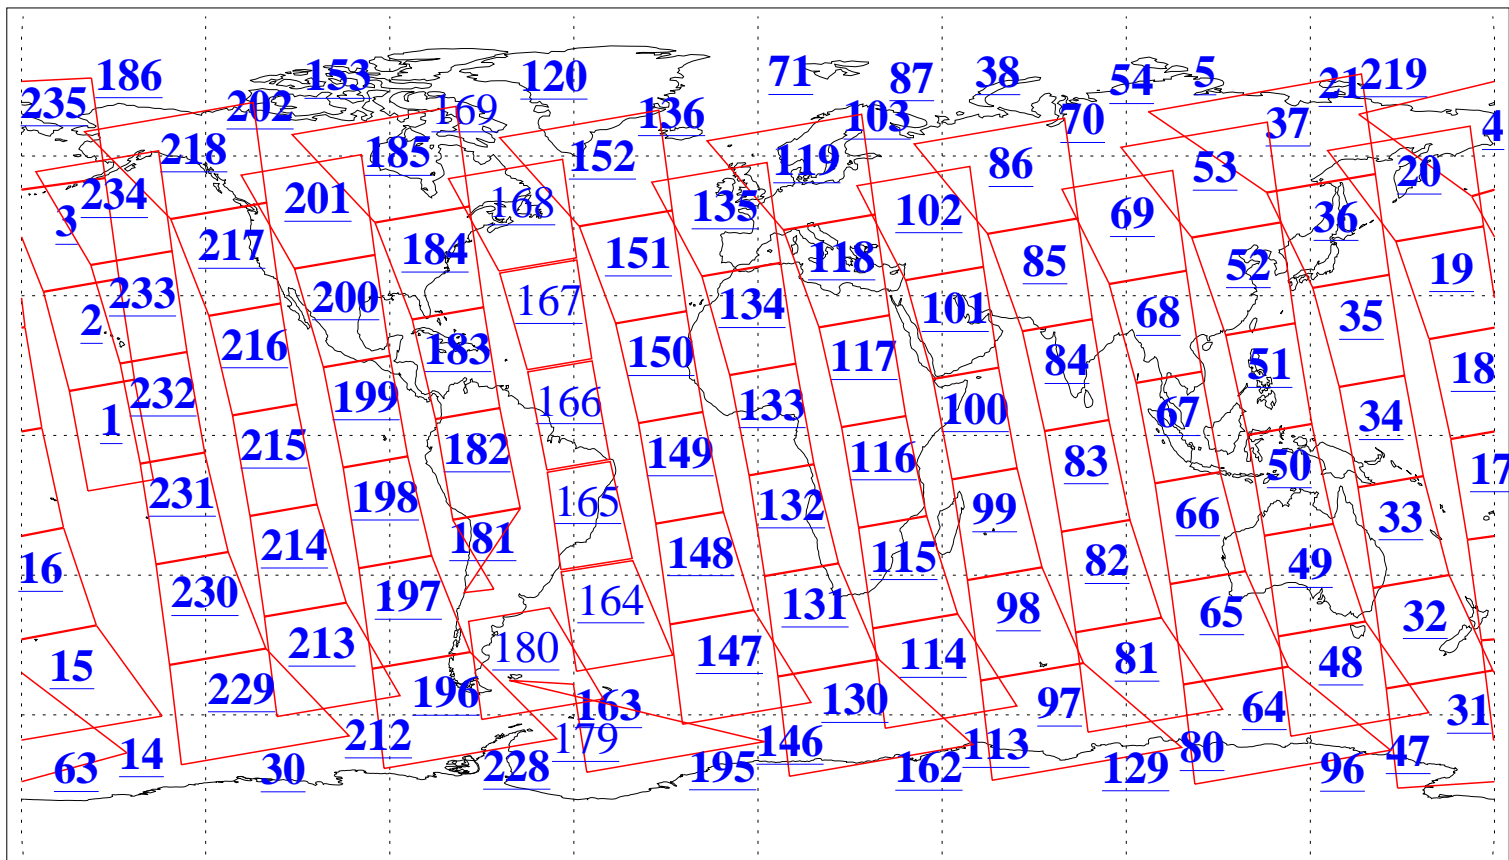

L1B Availability
AMSU Granules: 240
HSB Granules: 0
AIRS Granules: 223

22 May 2015
DoY 142
Aqua Day 4766
Granules: 1 to 120

Granules: 121 to 240

Legend: AMSU Available, HSB Available, AIRS Available

L1B Availability
AMSU Granules: 240
HSB Granules: 0
AIRS Granules: 223

22 May 2015
DoY 142
Aqua Day 4766
Ascending Granules

Descending Granules

Legend: AMSU Available, HSB Available, AIRS Available

L1B Availability
 AMSU Granules: 240
 HSB Granules: 0
 AIRS Granules: 223

22 May 2015
 DoY 142
 Aqua Day 4766

Northern Hemisphere Granules

Southern Hemisphere Granules

Legend: AMSU Available, HSB Available, AIRS Available