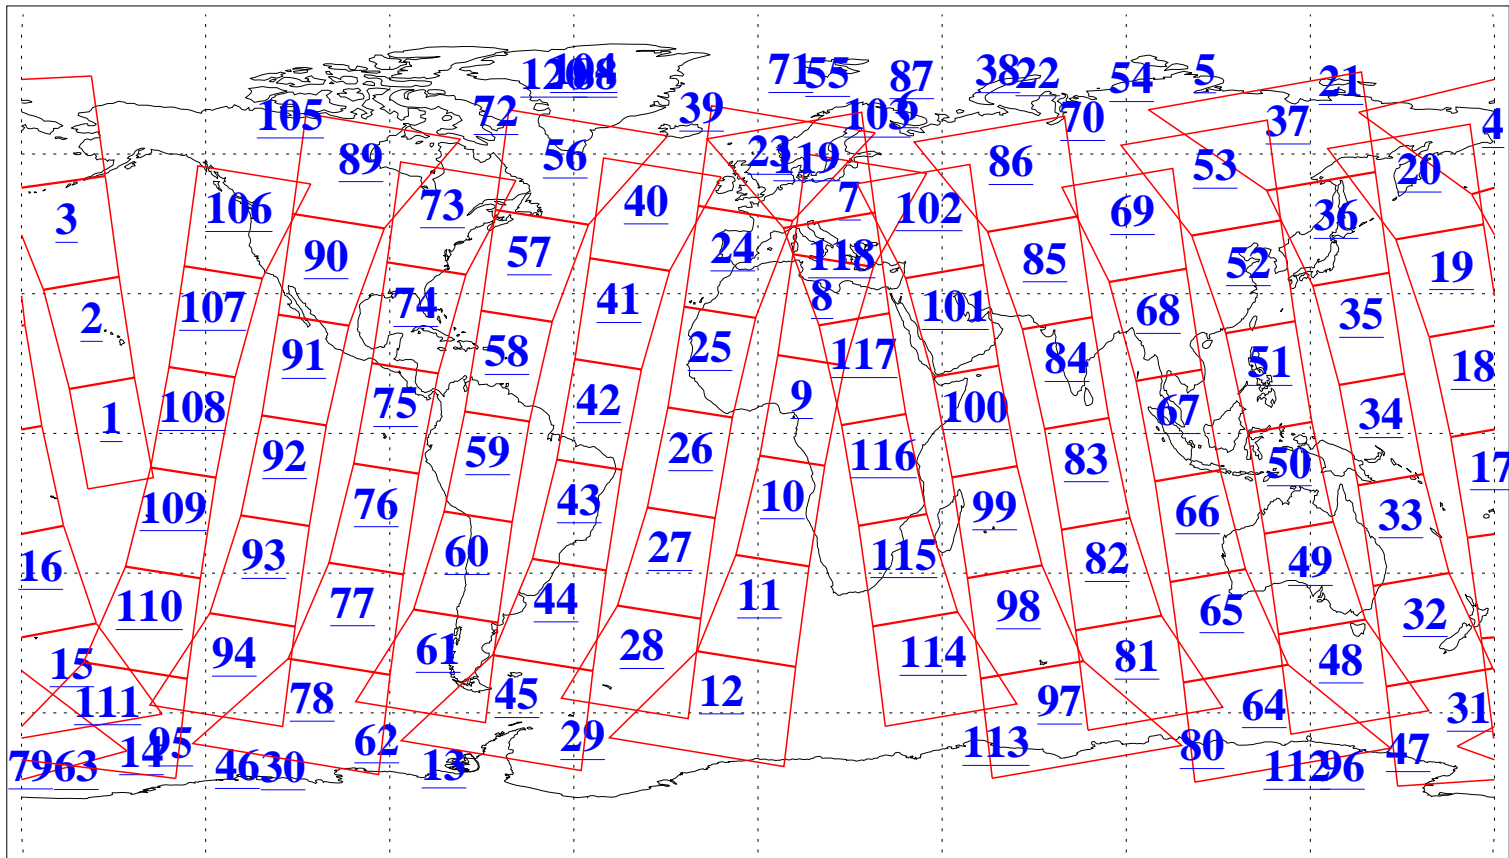

L1B Availability
AMSU Granules: 240
HSB Granules: 0
AIRS Granules: 223

22 May 2015
DoY 142
Aqua Day 4766
Granules: 1 to 120

Granules: 121 to 240

Legend: AMSU Available, HSB Available, AIRS Available

L1B Availability
AMSU Granules: 240
HSB Granules: 0
AIRS Granules: 223

22 May 2015
DoY 142
Aqua Day 4766
Ascending Granules

Descending Granules

Legend: AMSU Available, HSB Available, AIRS Available

L1B Availability
 AMSU Granules: 240
 HSB Granules: 0
 AIRS Granules: 223

22 May 2015
 DoY 142
 Aqua Day 4766

Northern Hemisphere Granules

Southern Hemisphere Granules

Legend: AMSU Available, HSB Available, AIRS Available