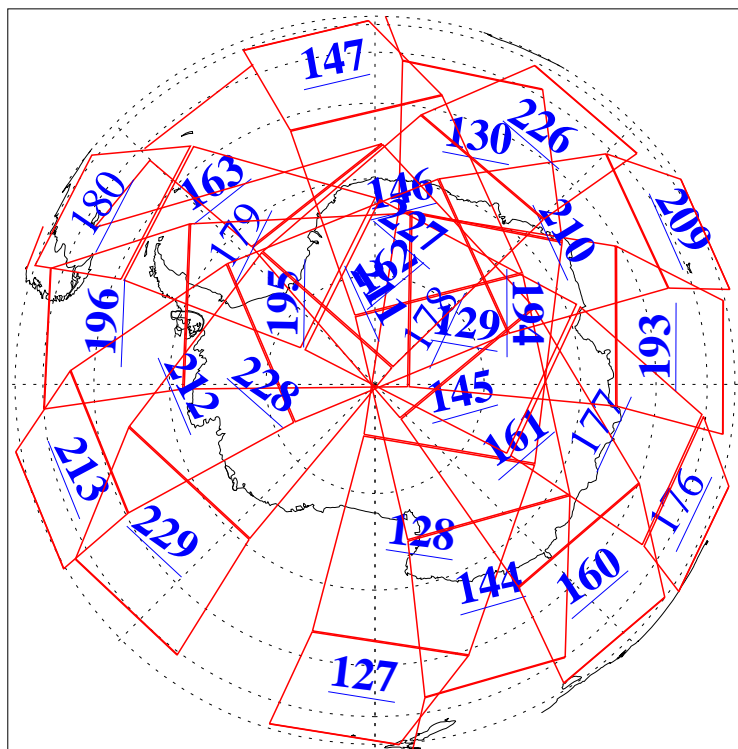

L1B Availability
AMSU Granules: 240
HSB Granules: 0
AIRS Granules: 223

22 May 2015
DoY 142
Aqua Day 4766
Granules: 1 to 120

Granules: 121 to 240

Legend: AMSU Available, HSB Available, AIRS Available

L1B Availability
AMSU Granules: 240
HSB Granules: 0
AIRS Granules: 223

22 May 2015
DoY 142
Aqua Day 4766
Ascending Granules

Descending Granules

Legend: AMSU Available, HSB Available, AIRS Available

L1B Availability
 AMSU Granules: 240
 HSB Granules: 0
 AIRS Granules: 223

22 May 2015
 DoY 142
 Aqua Day 4766

Northern Hemisphere Granules

Southern Hemisphere Granules

Legend: AMSU Available, HSB Available, AIRS Available