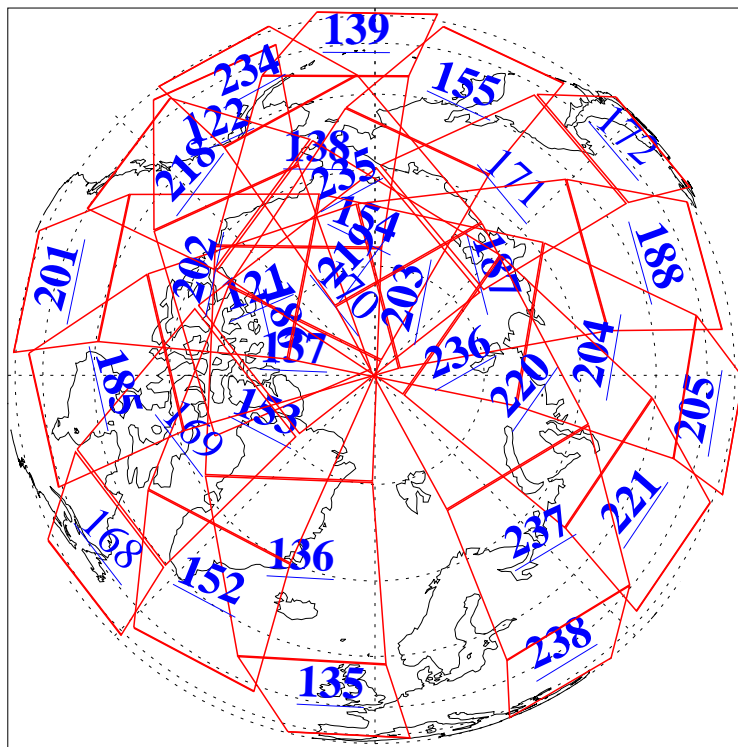

22 May 2015
DoY 142
Aqua Day 4766
Ascending Granules

Descending Granules

Legend: AMSU Available, HSB Available, AIRS Available

L1B Availability
 AMSU Granules: 240
 HSB Granules: 0
 AIRS Granules: 223

22 May 2015
 DoY 142
 Aqua Day 4766

Northern Hemisphere Granules

Southern Hemisphere Granules

Legend: AMSU Available, HSB Available, AIRS Available