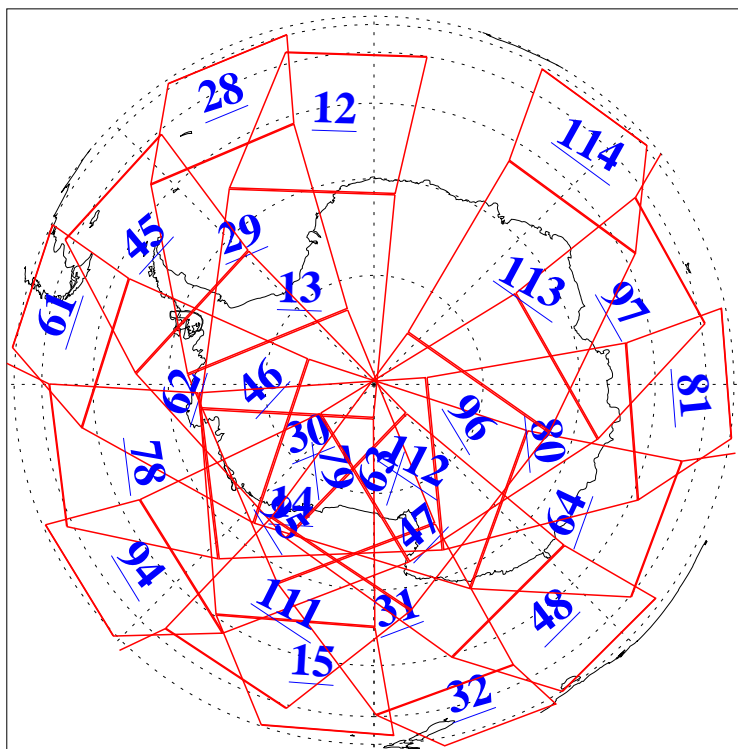

L1B Availability
AMSU Granules: 240
HSB Granules: 0
AIRS Granules: 223

22 May 2015
DoY 142
Aqua Day 4766
Granules: 1 to 120

Granules: 121 to 240

Legend: AMSU Available, HSB Available, AIRS Available

L1B Availability
AMSU Granules: 240
HSB Granules: 0
AIRS Granules: 223

22 May 2015
DoY 142
Aqua Day 4766
Ascending Granules

Descending Granules

Legend: AMSU Available, HSB Available, AIRS Available

L1B Availability
 AMSU Granules: 240
 HSB Granules: 0
 AIRS Granules: 223

22 May 2015
 DoY 142
 Aqua Day 4766

Northern Hemisphere Granules

Southern Hemisphere Granules

Legend: AMSU Available, HSB Available, AIRS Available