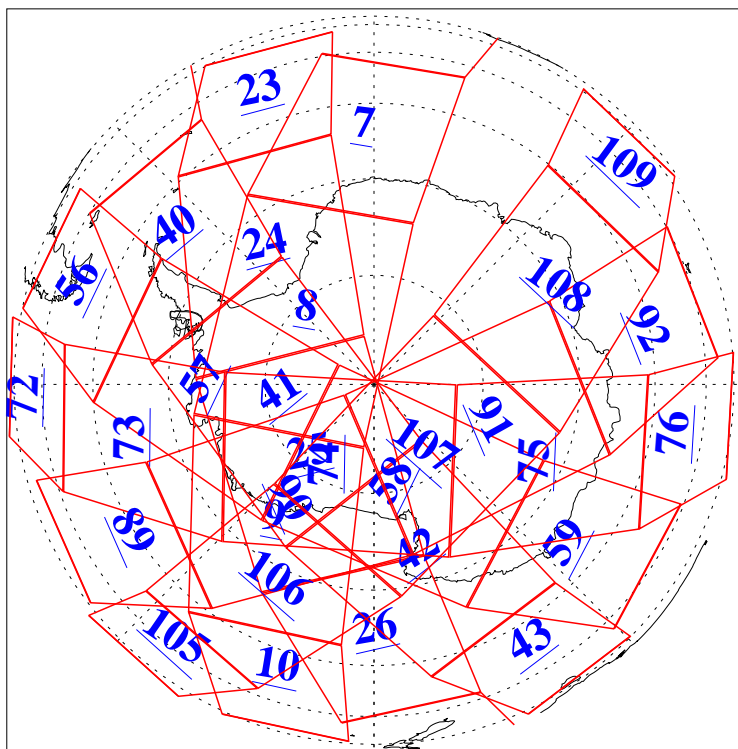

L1B Availability
AMSU Granules: 240
HSB Granules: 0
AIRS Granules: 240

19 May 2015
DoY 139
Aqua Day 4763
Granules: 1 to 120

Granules: 121 to 240

Legend: AMSU Available, HSB Available, AIRS Available

L1B Availability
AMSU Granules: 240
HSB Granules: 0
AIRS Granules: 240

19 May 2015
DoY 139
Aqua Day 4763
Ascending Granules

Descending Granules

Legend: AMSU Available, HSB Available, AIRS Available

L1B Availability
 AMSU Granules: 240
 HSB Granules: 0
 AIRS Granules: 240

19 May 2015
 DoY 139
 Aqua Day 4763

Northern Hemisphere Granules

Southern Hemisphere Granules

Legend: AMSU Available, HSB Available, AIRS Available