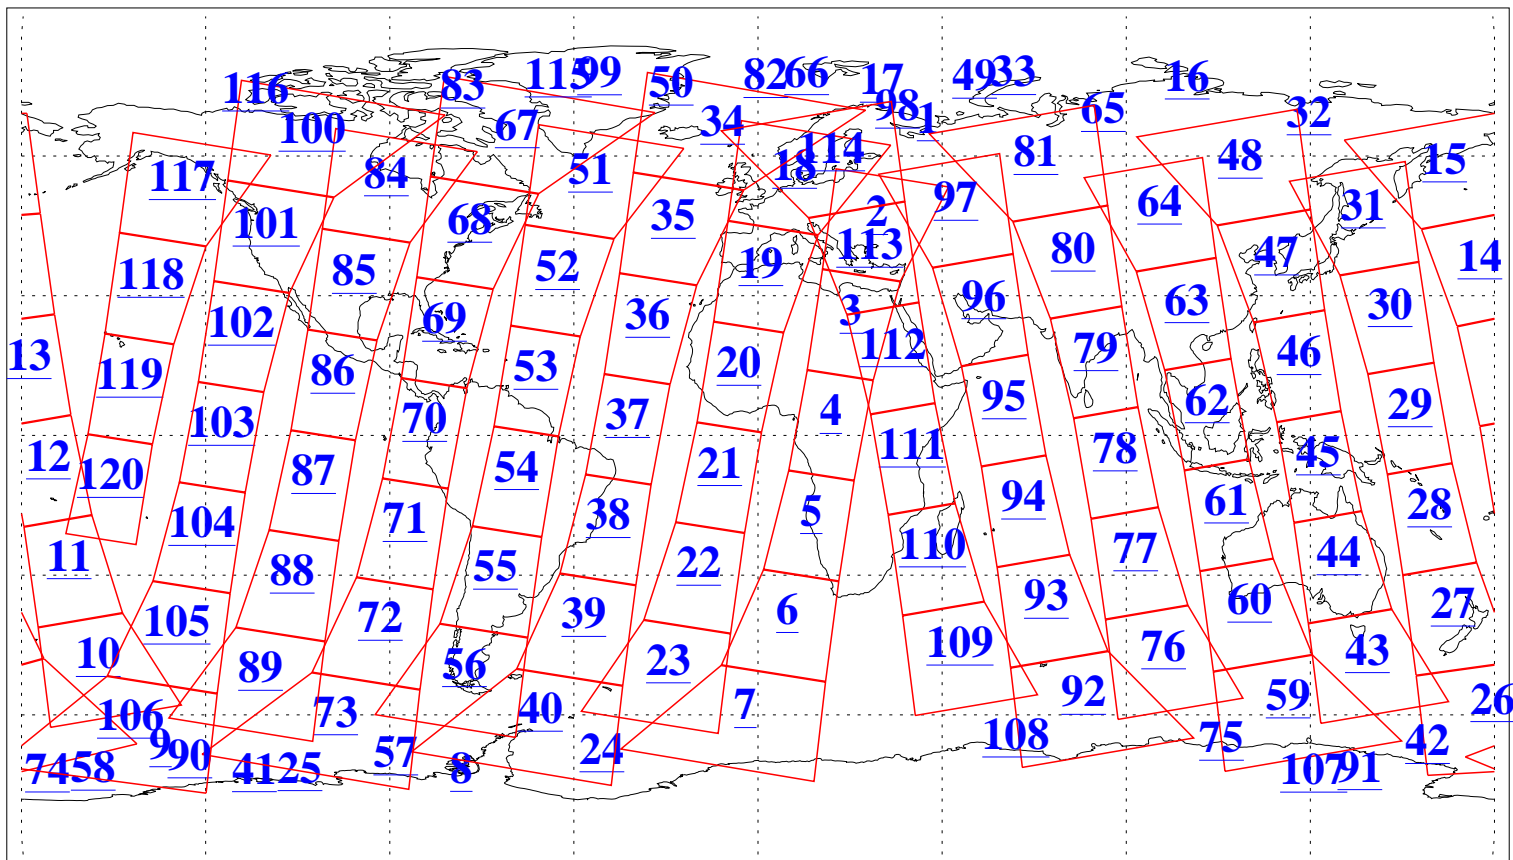

L1B Availability
AMSU Granules: 240
HSB Granules: 0
AIRS Granules: 240

19 May 2015
DoY 139
Aqua Day 4763
Granules: 1 to 120

Granules: 121 to 240

Legend: AMSU Available, HSB Available, AIRS Available

L1B Availability
AMSU Granules: 240
HSB Granules: 0
AIRS Granules: 240

19 May 2015
DoY 139
Aqua Day 4763
Ascending Granules

Descending Granules

Legend: AMSU Available, HSB Available, AIRS Available

L1B Availability
 AMSU Granules: 240
 HSB Granules: 0
 AIRS Granules: 240

19 May 2015
 DoY 139
 Aqua Day 4763

Northern Hemisphere Granules

Southern Hemisphere Granules

Legend: AMSU Available, HSB Available, AIRS Available