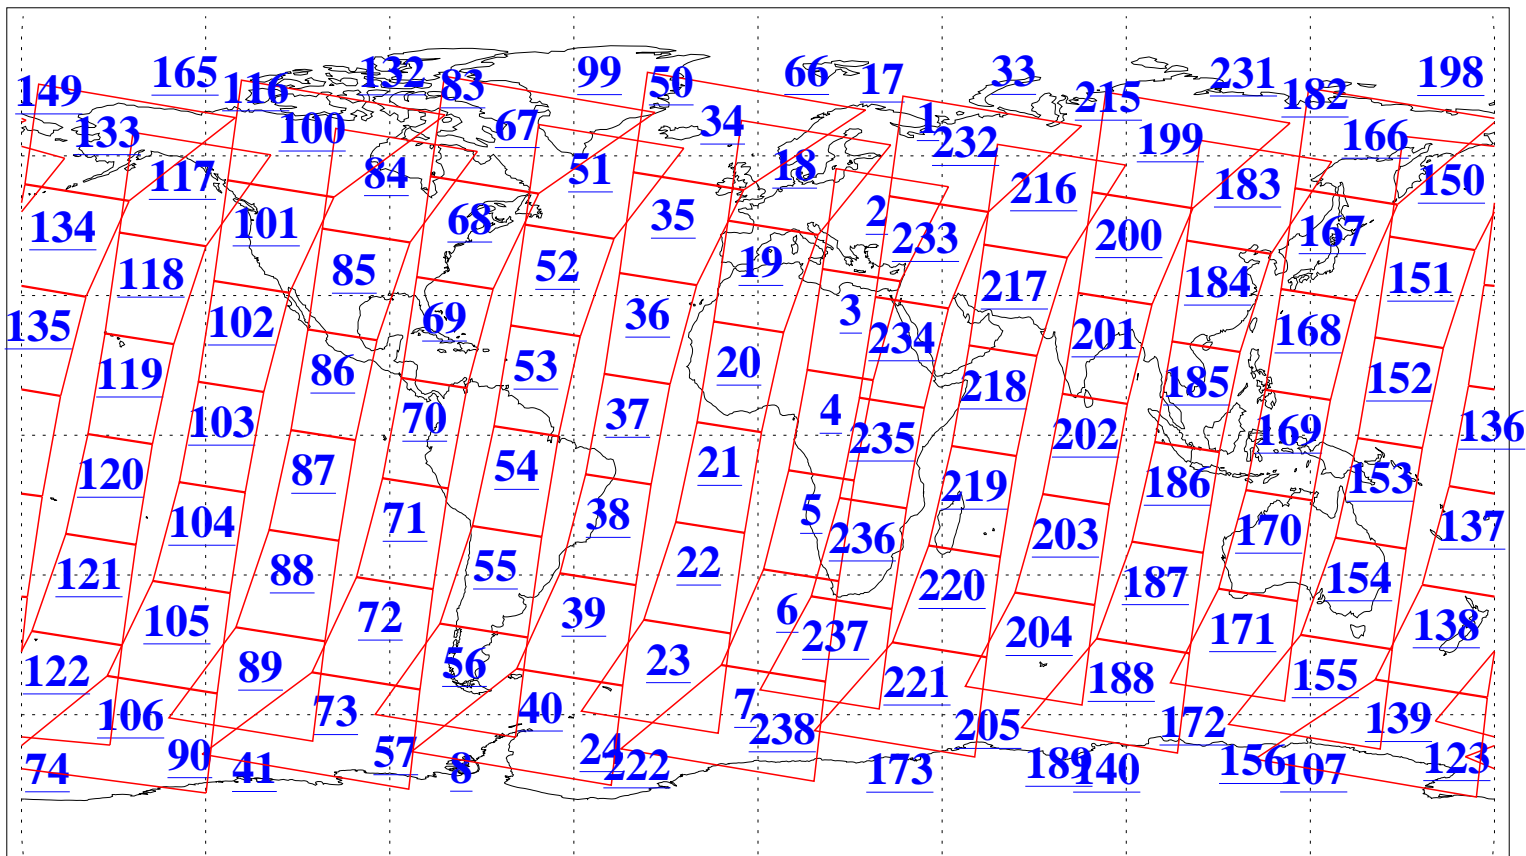

L1B Availability
AMSU Granules: 240
HSB Granules: 0
AIRS Granules: 240

19 May 2015
DoY 139
Aqua Day 4763
Granules: 1 to 120

Granules: 121 to 240

Legend: AMSU Available, HSB Available, AIRS Available

L1B Availability
AMSU Granules: 240
HSB Granules: 0
AIRS Granules: 240

19 May 2015
DoY 139
Aqua Day 4763
Ascending Granules

Descending Granules

Legend: AMSU Available, HSB Available, AIRS Available

L1B Availability
 AMSU Granules: 240
 HSB Granules: 0
 AIRS Granules: 240

19 May 2015
 DoY 139
 Aqua Day 4763

Northern Hemisphere Granules

Southern Hemisphere Granules

Legend: AMSU Available, HSB Available, AIRS Available