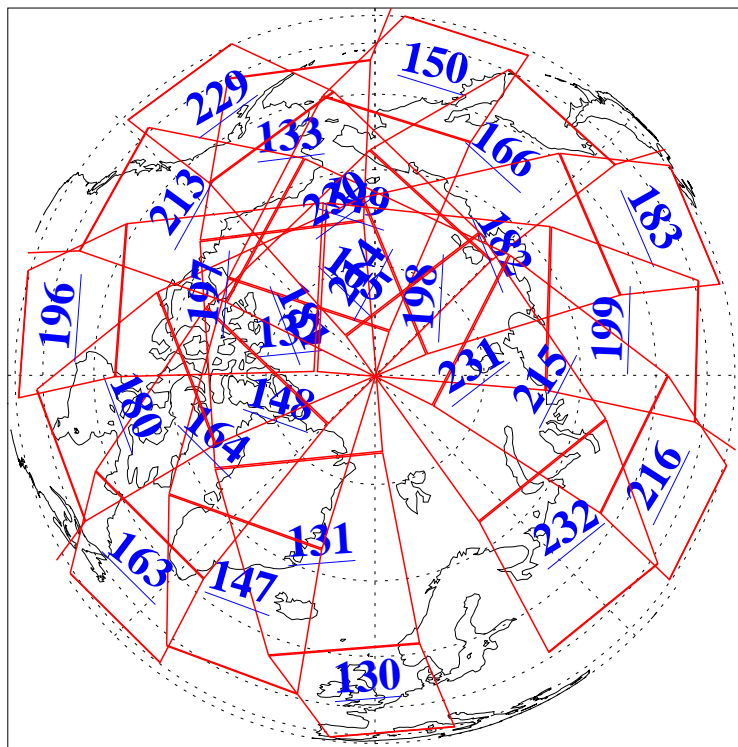

19 May 2015
DoY 139
Aqua Day 4763
Ascending Granules

Descending Granules

Legend: AMSU Available, HSB Available, AIRS Available

L1B Availability
 AMSU Granules: 240
 HSB Granules: 0
 AIRS Granules: 240

19 May 2015
 DoY 139
 Aqua Day 4763

Northern Hemisphere Granules

Southern Hemisphere Granules

Legend: AMSU Available, HSB Available, AIRS Available