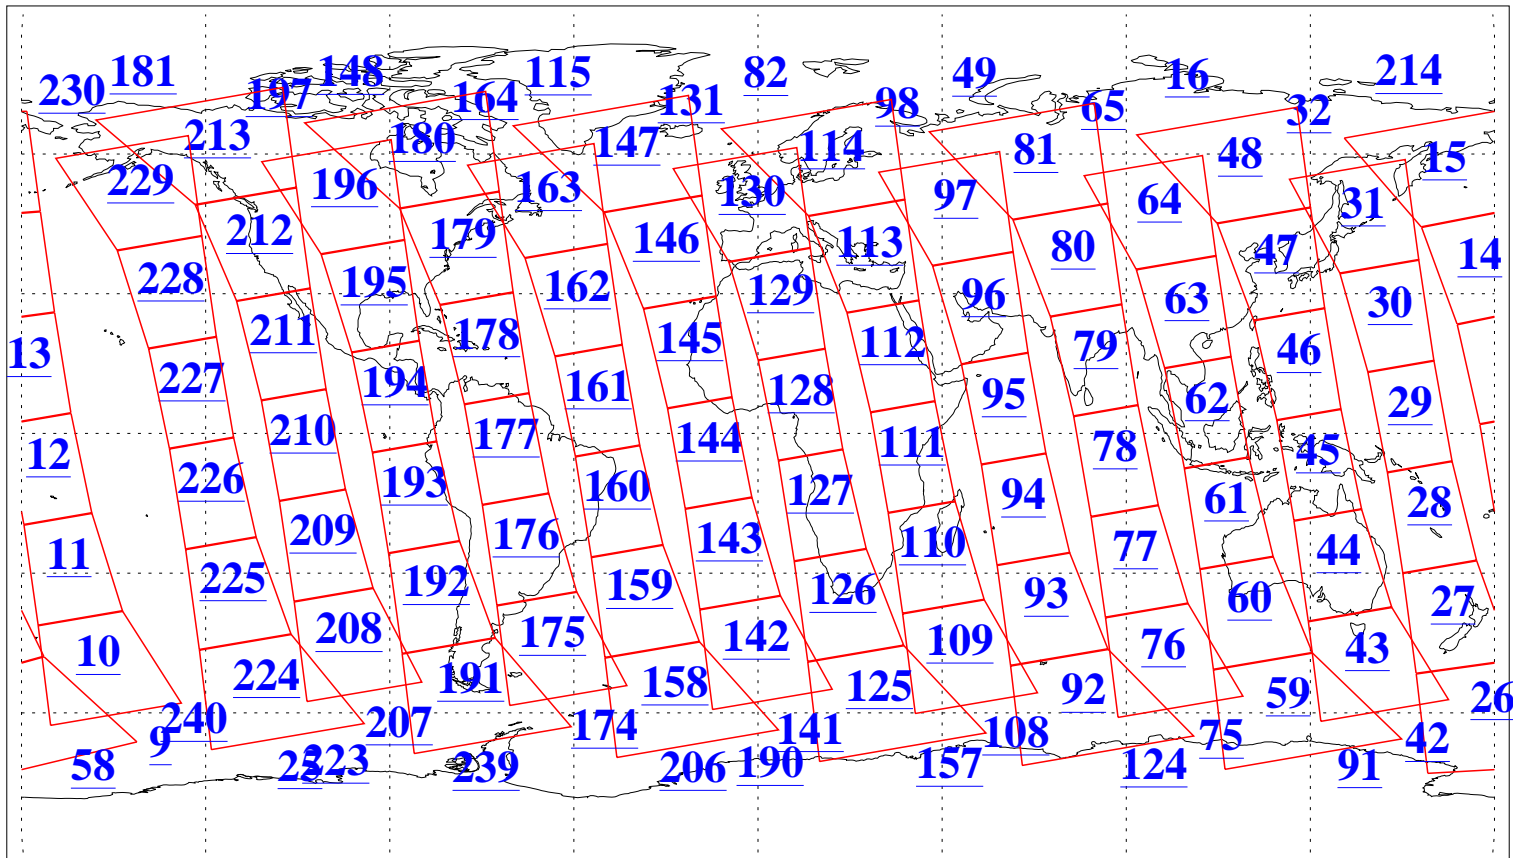

L1B Availability
AMSU Granules: 240
HSB Granules: 0
AIRS Granules: 240

19 May 2015
DoY 139
Aqua Day 4763
Granules: 1 to 120

Granules: 121 to 240

Legend: AMSU Available, HSB Available, AIRS Available

L1B Availability
AMSU Granules: 240
HSB Granules: 0
AIRS Granules: 240

19 May 2015
DoY 139
Aqua Day 4763
Ascending Granules

Descending Granules

Legend: AMSU Available, HSB Available, AIRS Available

L1B Availability
 AMSU Granules: 240
 HSB Granules: 0
 AIRS Granules: 240

19 May 2015
 DoY 139
 Aqua Day 4763

Northern Hemisphere Granules

Southern Hemisphere Granules

Legend: AMSU Available, HSB Available, AIRS Available