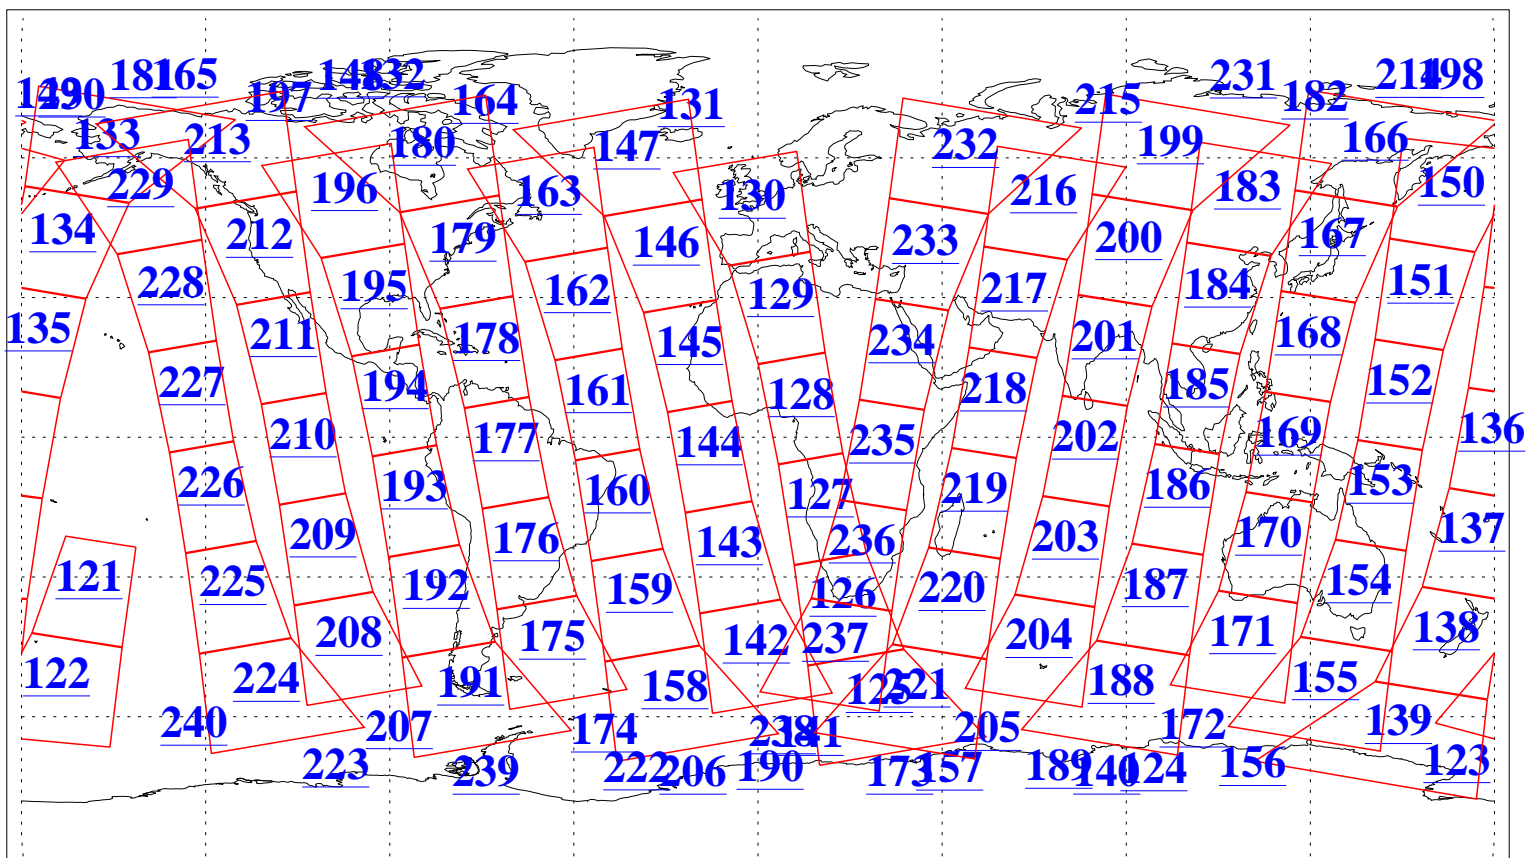

L1B Availability
AMSU Granules: 240
HSB Granules: 0
AIRS Granules: 240

19 May 2015
DoY 139
Aqua Day 4763
Granules: 1 to 120

Granules: 121 to 240

Legend: AMSU Available, HSB Available, AIRS Available

L1B Availability
AMSU Granules: 240
HSB Granules: 0
AIRS Granules: 240

19 May 2015
DoY 139
Aqua Day 4763
Ascending Granules

Descending Granules

Legend: AMSU Available, HSB Available, AIRS Available

L1B Availability
 AMSU Granules: 240
 HSB Granules: 0
 AIRS Granules: 240

19 May 2015
 DoY 139
 Aqua Day 4763

Northern Hemisphere Granules

Southern Hemisphere Granules

Legend: AMSU Available, HSB Available, AIRS Available