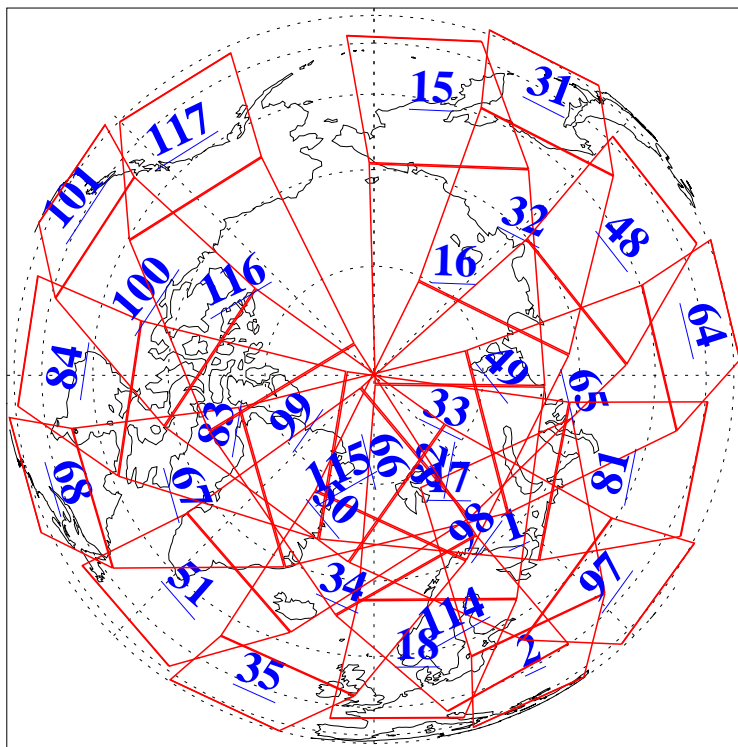

L1B Availability
AMSU Granules: 240
HSB Granules: 0
AIRS Granules: 240

19 May 2015
DoY 139
Aqua Day 4763
Granules: 1 to 120

Granules: 121 to 240

Legend: AMSU Available, HSB Available, AIRS Available

L1B Availability
AMSU Granules: 240
HSB Granules: 0
AIRS Granules: 240

19 May 2015
DoY 139
Aqua Day 4763
Ascending Granules

Descending Granules

Legend: AMSU Available, HSB Available, AIRS Available

L1B Availability
 AMSU Granules: 240
 HSB Granules: 0
 AIRS Granules: 240

19 May 2015
 DoY 139
 Aqua Day 4763

Northern Hemisphere Granules

Southern Hemisphere Granules

Legend: AMSU Available, HSB Available, AIRS Available