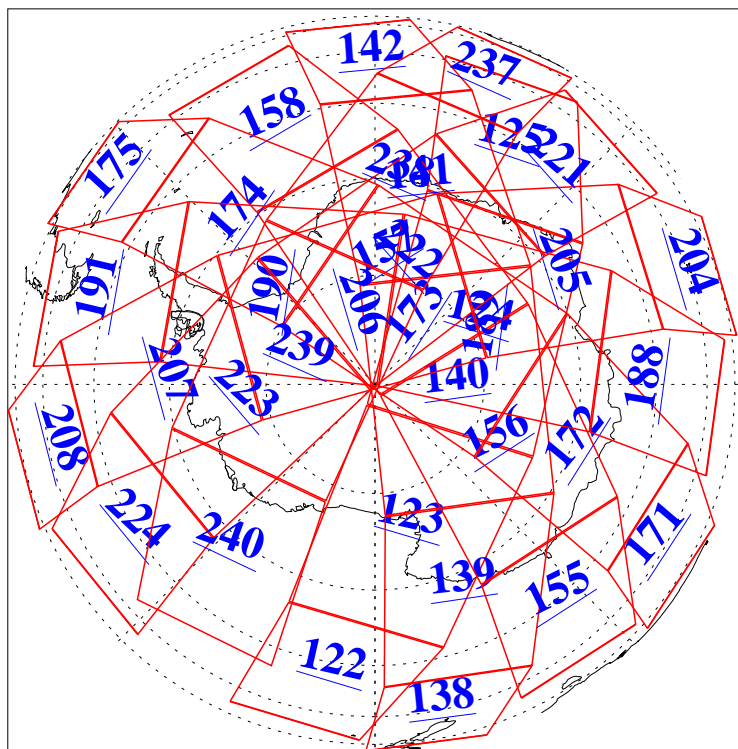

L1B Availability
AMSU Granules: 240
HSB Granules: 0
AIRS Granules: 240

19 May 2015
DoY 139
Aqua Day 4763
Granules: 1 to 120

Granules: 121 to 240

Legend: AMSU Available, HSB Available, AIRS Available

L1B Availability
AMSU Granules: 240
HSB Granules: 0
AIRS Granules: 240

19 May 2015
DoY 139
Aqua Day 4763
Ascending Granules

Descending Granules

Legend: AMSU Available, HSB Available, AIRS Available

L1B Availability
 AMSU Granules: 240
 HSB Granules: 0
 AIRS Granules: 240

19 May 2015
 DoY 139
 Aqua Day 4763

Northern Hemisphere Granules

Southern Hemisphere Granules

Legend: AMSU Available, HSB Available, AIRS Available