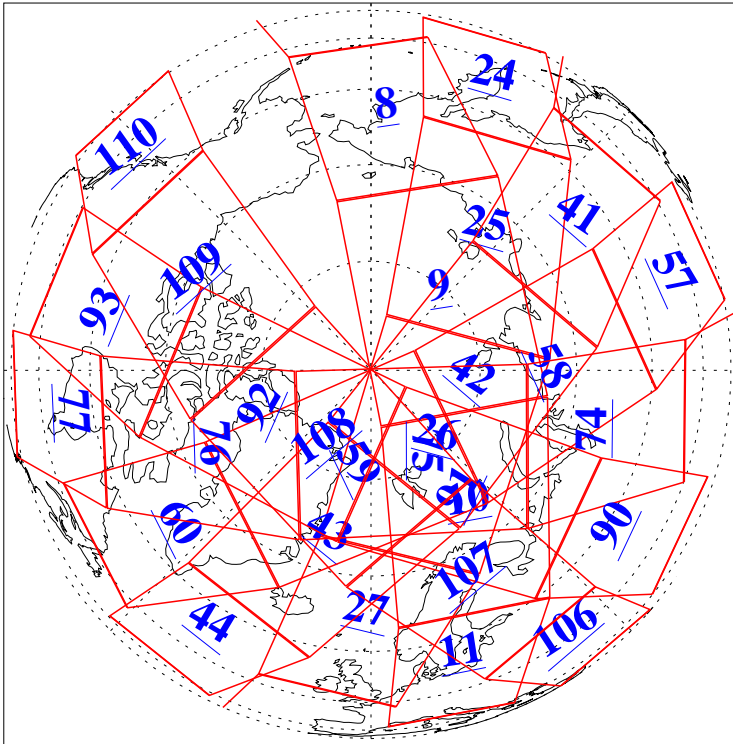

L1B Availability
AMSU Granules: 240
HSB Granules: 0
AIRS Granules: 240

18 May 2015
DoY 138
Aqua Day 4762
Granules: 1 to 120

Granules: 121 to 240

Legend: AMSU Available, HSB Available, AIRS Available

L1B Availability
AMSU Granules: 240
HSB Granules: 0
AIRS Granules: 240

18 May 2015
DoY 138
Aqua Day 4762

Ascending Granules

Descending Granules

Legend: AMSU Available, HSB Available, AIRS Available

L1B Availability
 AMSU Granules: 240
 HSB Granules: 0
 AIRS Granules: 240

18 May 2015
 DoY 138
 Aqua Day 4762

Northern Hemisphere Granules

Southern Hemisphere Granules

Legend: AMSU Available, HSB Available, AIRS Available