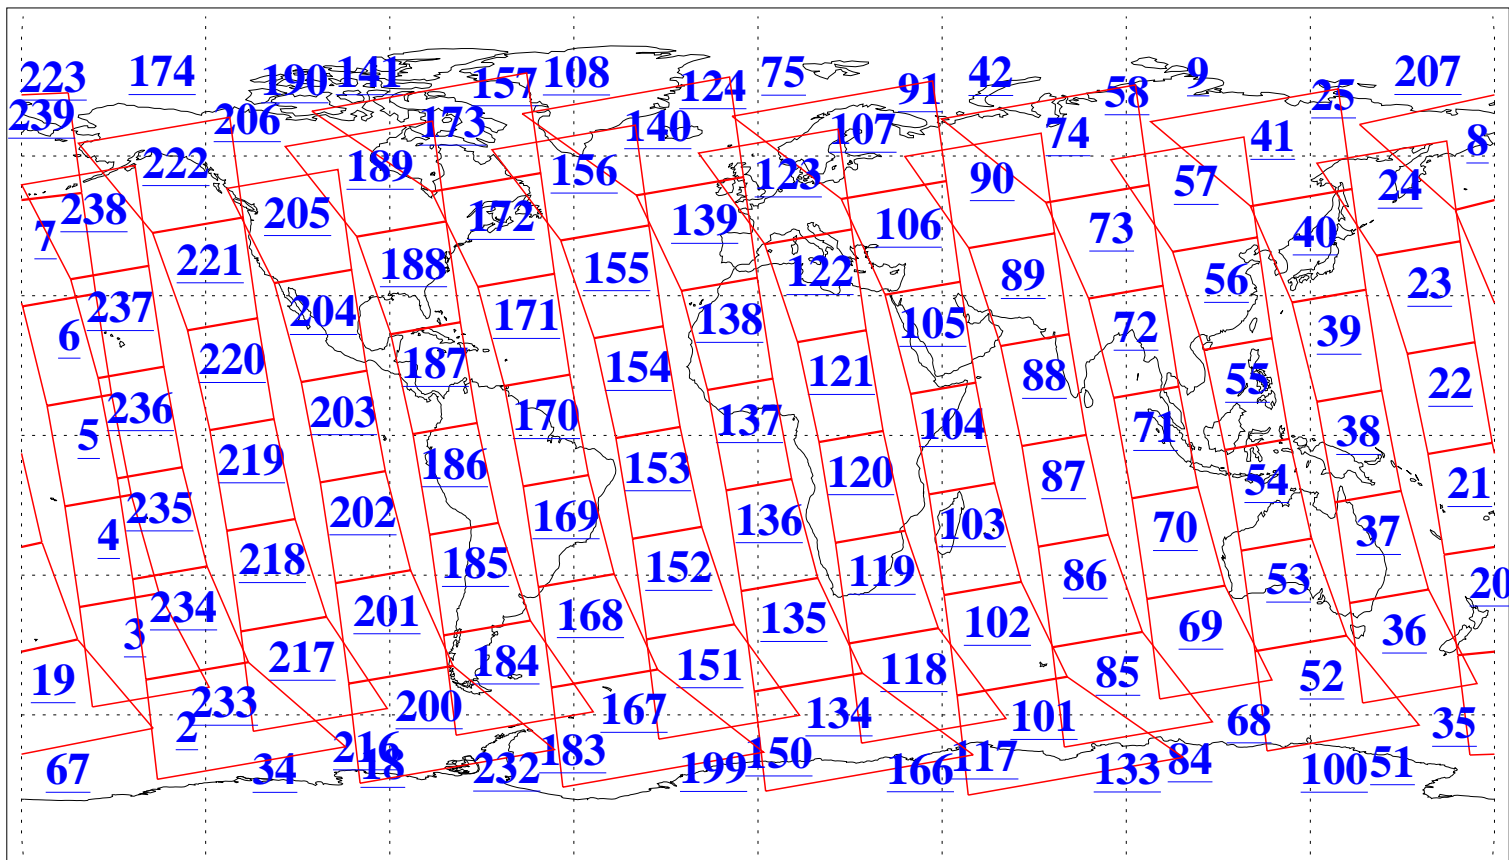

L1B Availability
AMSU Granules: 240
HSB Granules: 0
AIRS Granules: 240

18 May 2015
DoY 138
Aqua Day 4762
Granules: 1 to 120

Granules: 121 to 240

Legend: AMSU Available, HSB Available, AIRS Available

L1B Availability
AMSU Granules: 240
HSB Granules: 0
AIRS Granules: 240

18 May 2015
DoY 138
Aqua Day 4762

Ascending Granules

Descending Granules

Legend: AMSU Available, HSB Available, AIRS Available

L1B Availability
 AMSU Granules: 240
 HSB Granules: 0
 AIRS Granules: 240

18 May 2015
 DoY 138
 Aqua Day 4762

Northern Hemisphere Granules

Southern Hemisphere Granules

Legend: AMSU Available, HSB Available, AIRS Available