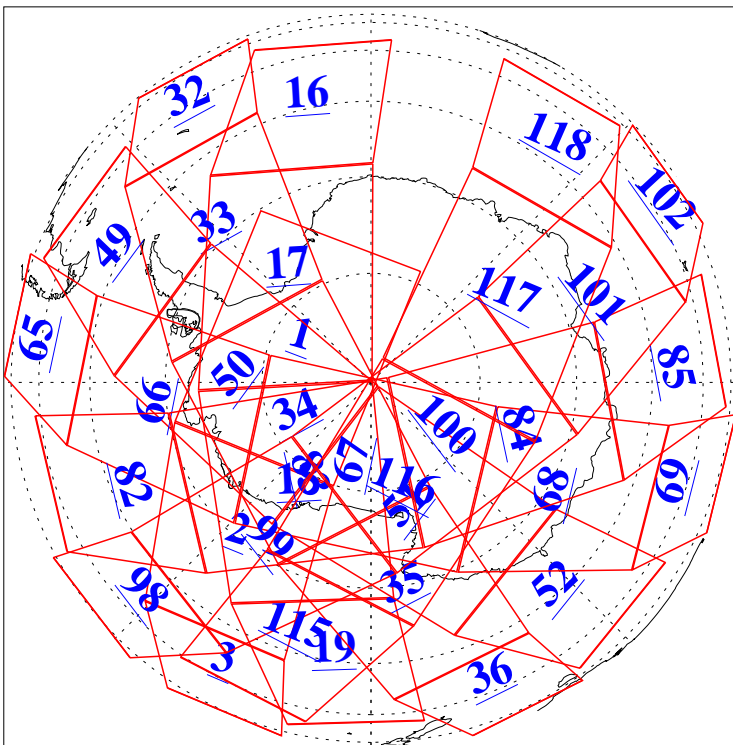

L1B Availability
AMSU Granules: 240
HSB Granules: 0
AIRS Granules: 240

18 May 2015
DoY 138
Aqua Day 4762
Granules: 1 to 120

Granules: 121 to 240

Legend: AMSU Available, HSB Available, AIRS Available

L1B Availability
AMSU Granules: 240
HSB Granules: 0
AIRS Granules: 240

18 May 2015
DoY 138
Aqua Day 4762

Ascending Granules

Descending Granules

Legend: AMSU Available, HSB Available, AIRS Available

L1B Availability
 AMSU Granules: 240
 HSB Granules: 0
 AIRS Granules: 240

18 May 2015
 DoY 138
 Aqua Day 4762

Northern Hemisphere Granules

Southern Hemisphere Granules

Legend: AMSU Available, HSB Available, AIRS Available