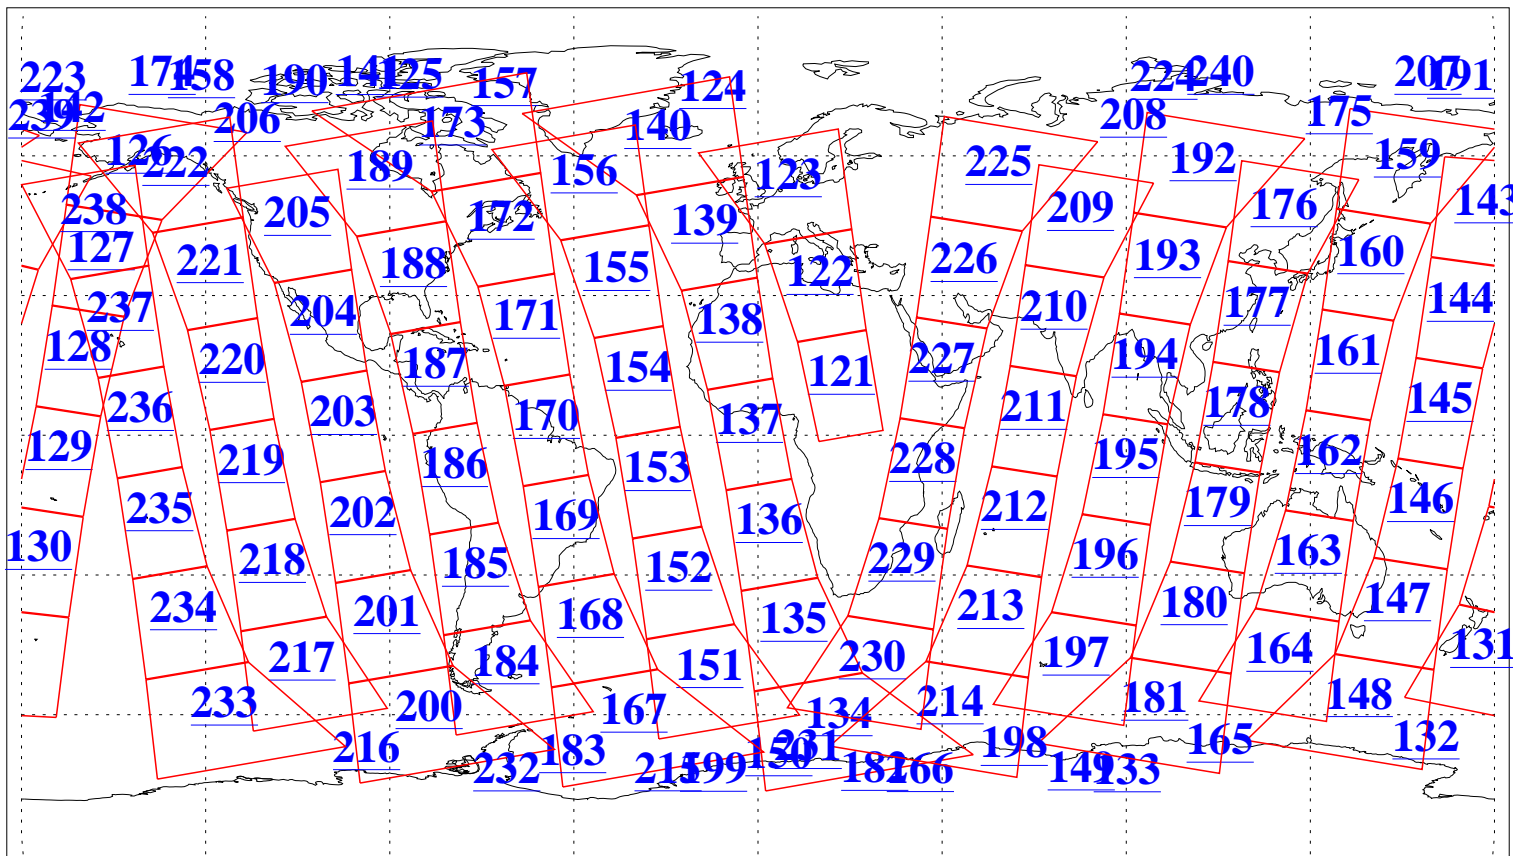

L1B Availability
AMSU Granules: 240
HSB Granules: 0
AIRS Granules: 240

18 May 2015
DoY 138
Aqua Day 4762
Granules: 1 to 120

Granules: 121 to 240

Legend: AMSU Available, HSB Available, AIRS Available

L1B Availability
AMSU Granules: 240
HSB Granules: 0
AIRS Granules: 240

18 May 2015
DoY 138
Aqua Day 4762

Ascending Granules

Descending Granules

Legend: AMSU Available, HSB Available, AIRS Available

L1B Availability
 AMSU Granules: 240
 HSB Granules: 0
 AIRS Granules: 240

18 May 2015
 DoY 138
 Aqua Day 4762

Northern Hemisphere Granules

Southern Hemisphere Granules

Legend: AMSU Available, HSB Available, AIRS Available