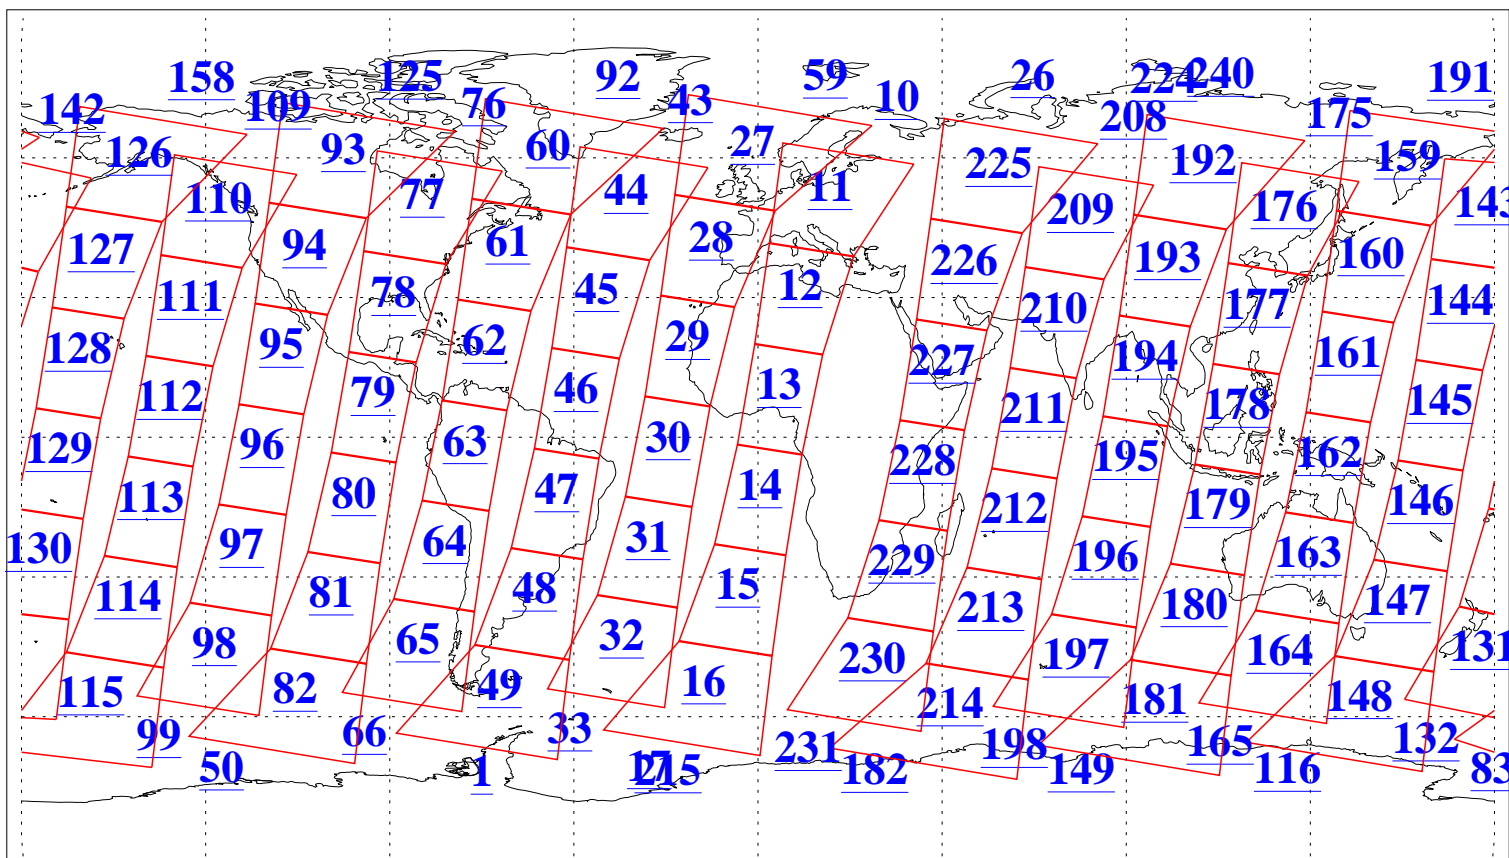

L1B Availability
AMSU Granules: 240
HSB Granules: 0
AIRS Granules: 240

18 May 2015
DoY 138
Aqua Day 4762
Granules: 1 to 120

Granules: 121 to 240

Legend: AMSU Available, HSB Available, AIRS Available

L1B Availability
AMSU Granules: 240
HSB Granules: 0
AIRS Granules: 240

18 May 2015
DoY 138
Aqua Day 4762

Ascending Granules

Descending Granules

Legend: AMSU Available, HSB Available, AIRS Available

L1B Availability
 AMSU Granules: 240
 HSB Granules: 0
 AIRS Granules: 240

18 May 2015
 DoY 138
 Aqua Day 4762

Northern Hemisphere Granules

Southern Hemisphere Granules

Legend: AMSU Available, HSB Available, AIRS Available