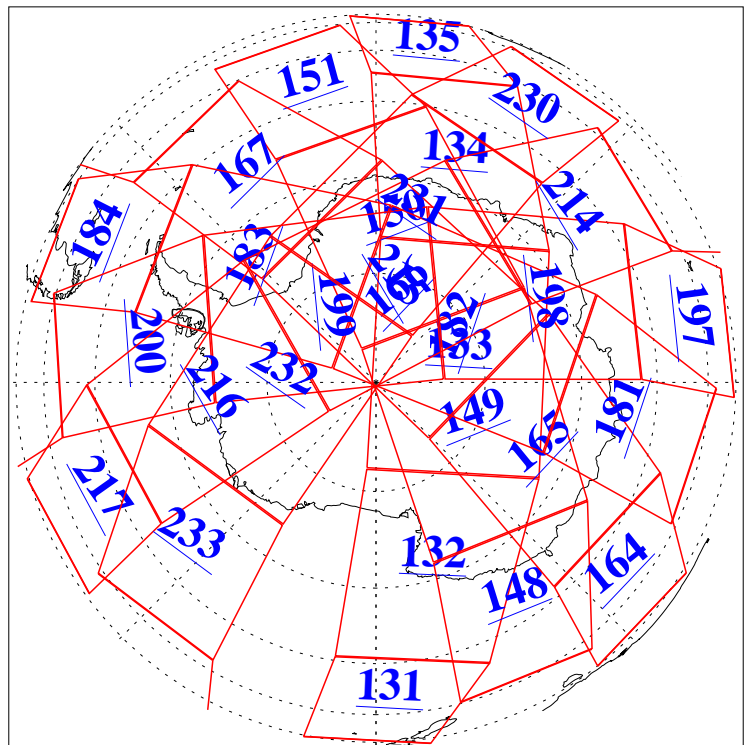

18 May 2015
DoY 138
Aqua Day 4762

Ascending Granules

Descending Granules

Legend: AMSU Available, HSB Available, AIRS Available

L1B Availability
 AMSU Granules: 240
 HSB Granules: 0
 AIRS Granules: 240

18 May 2015
 DoY 138
 Aqua Day 4762

Northern Hemisphere Granules

Southern Hemisphere Granules

Legend: AMSU Available, HSB Available, AIRS Available