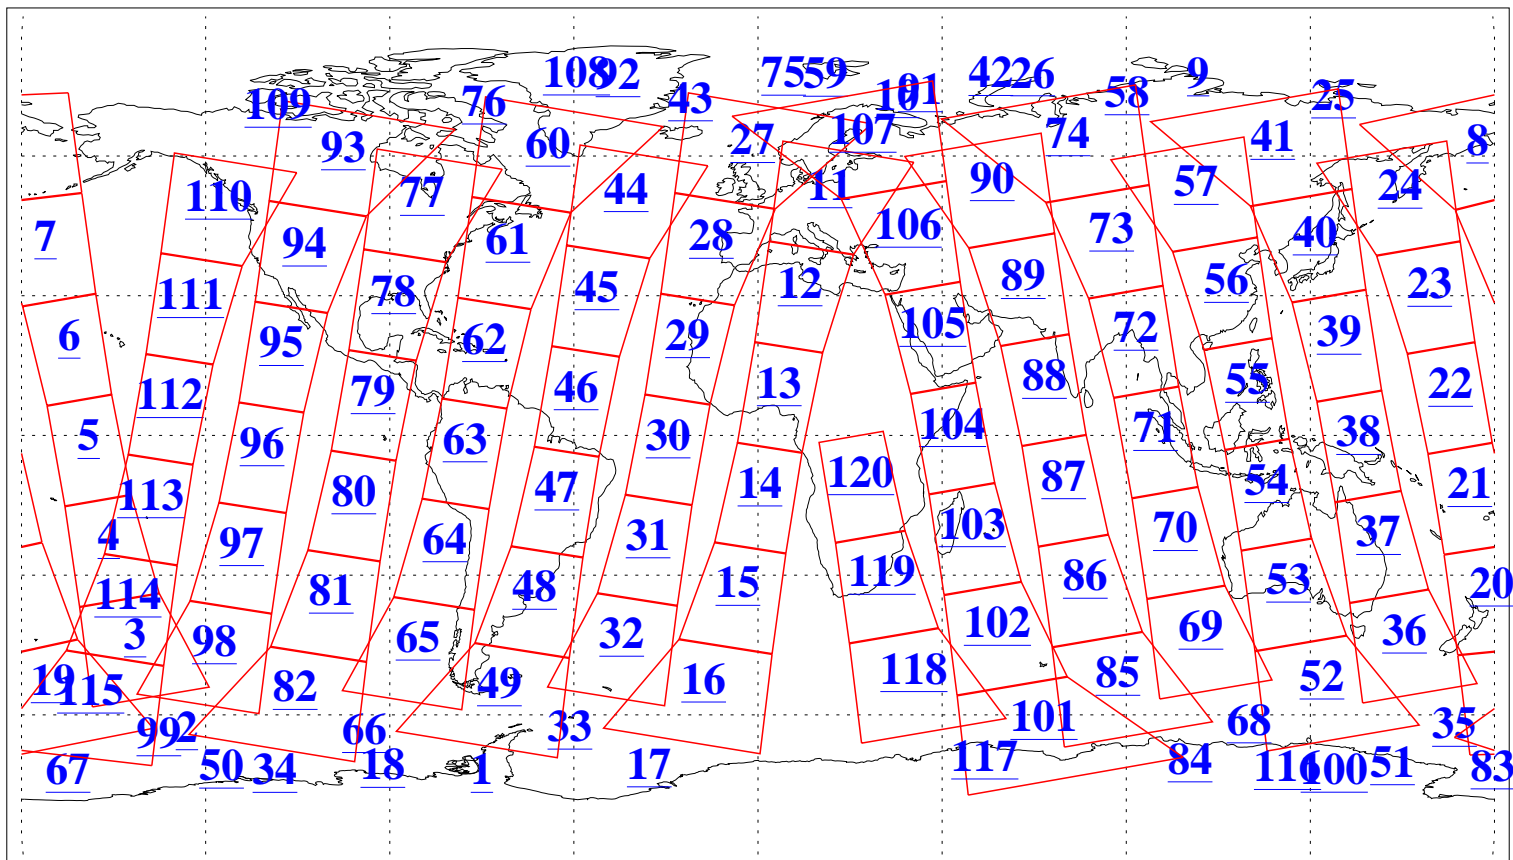

L1B Availability
AMSU Granules: 240
HSB Granules: 0
AIRS Granules: 240

18 May 2015
DoY 138
Aqua Day 4762
Granules: 1 to 120

Granules: 121 to 240

Legend: AMSU Available, HSB Available, AIRS Available

L1B Availability
AMSU Granules: 240
HSB Granules: 0
AIRS Granules: 240

18 May 2015
DoY 138
Aqua Day 4762

Ascending Granules

Descending Granules

Legend: AMSU Available, HSB Available, AIRS Available

L1B Availability
 AMSU Granules: 240
 HSB Granules: 0
 AIRS Granules: 240

18 May 2015
 DoY 138
 Aqua Day 4762

Northern Hemisphere Granules

Southern Hemisphere Granules

Legend: AMSU Available, HSB Available, AIRS Available