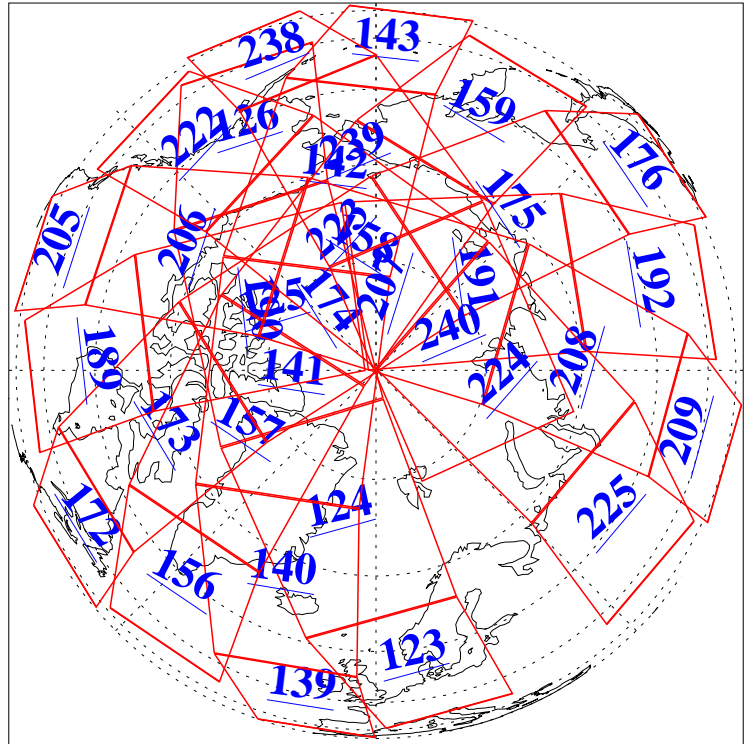

18 May 2015
DoY 138
Aqua Day 4762

Ascending Granules

Descending Granules

Legend: AMSU Available, HSB Available, AIRS Available

L1B Availability
 AMSU Granules: 240
 HSB Granules: 0
 AIRS Granules: 240

18 May 2015
 DoY 138
 Aqua Day 4762

Northern Hemisphere Granules

Southern Hemisphere Granules

Legend: AMSU Available, HSB Available, AIRS Available