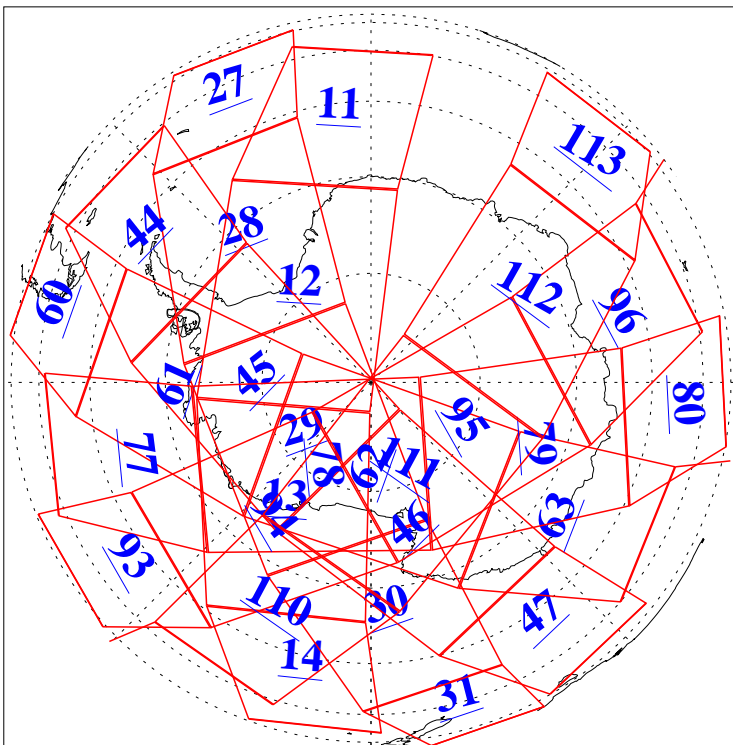

L1B Availability
AMSU Granules: 240
HSB Granules: 0
AIRS Granules: 240

15 May 2015
DoY 135
Aqua Day 4759
Granules: 1 to 120

Granules: 121 to 240

Legend: AMSU Available, HSB Available, AIRS Available

L1B Availability
AMSU Granules: 240
HSB Granules: 0
AIRS Granules: 240

15 May 2015
DoY 135
Aqua Day 4759

Ascending Granules

Descending Granules

Legend: AMSU Available, HSB Available, AIRS Available

L1B Availability
 AMSU Granules: 240
 HSB Granules: 0
 AIRS Granules: 240

15 May 2015
 DoY 135
 Aqua Day 4759

Northern Hemisphere Granules

Southern Hemisphere Granules

Legend: AMSU Available, HSB Available, AIRS Available