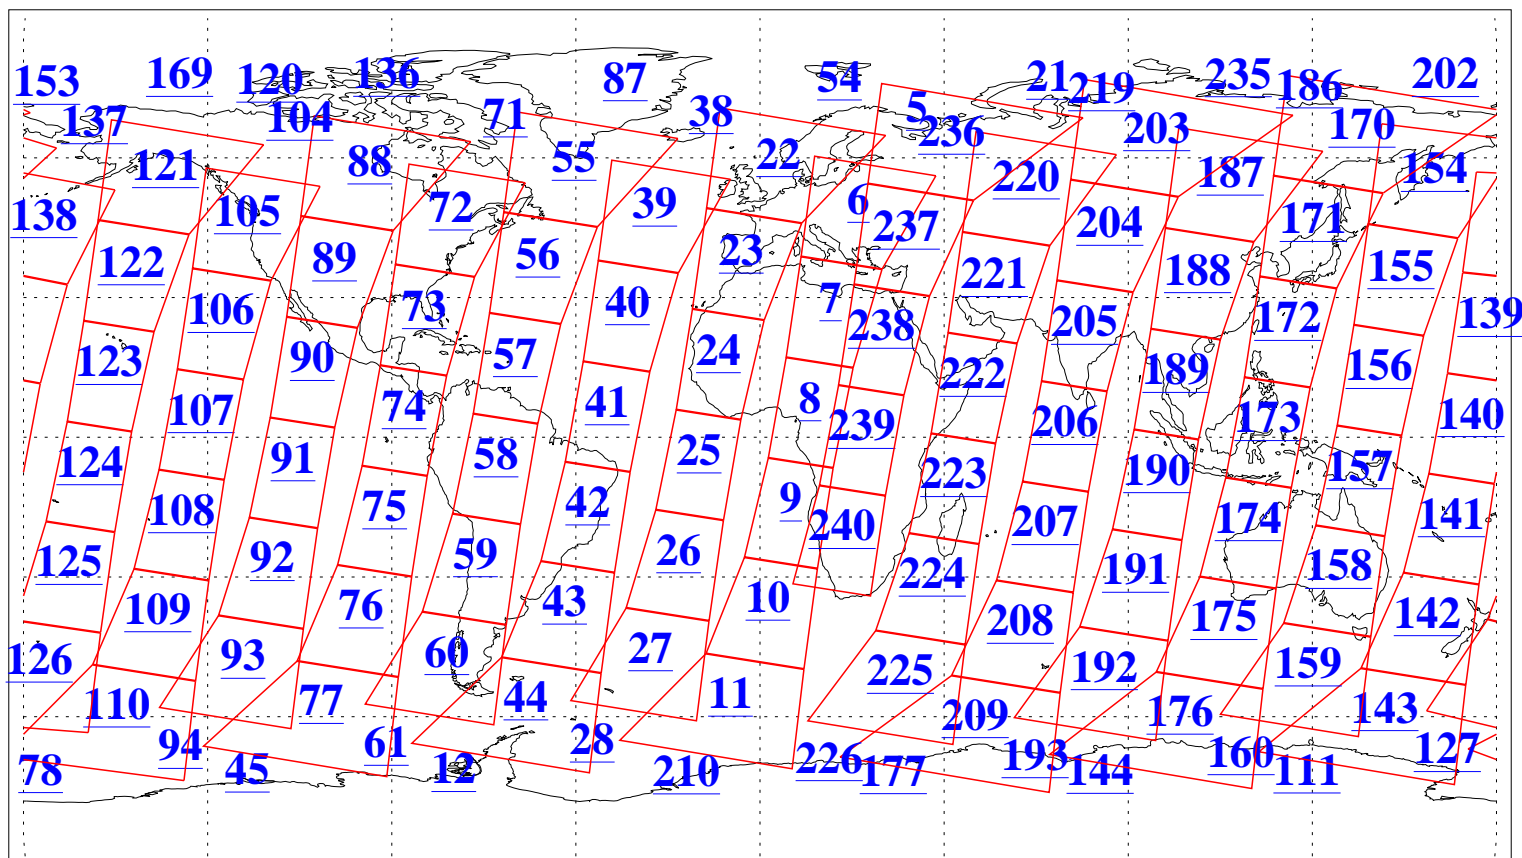

L1B Availability
AMSU Granules: 240
HSB Granules: 0
AIRS Granules: 240

15 May 2015
DoY 135
Aqua Day 4759
Granules: 1 to 120

Granules: 121 to 240

Legend: AMSU Available, HSB Available, AIRS Available

L1B Availability
AMSU Granules: 240
HSB Granules: 0
AIRS Granules: 240

15 May 2015
DoY 135
Aqua Day 4759

Ascending Granules

Descending Granules

Legend: AMSU Available, HSB Available, AIRS Available

L1B Availability
 AMSU Granules: 240
 HSB Granules: 0
 AIRS Granules: 240

15 May 2015
 DoY 135
 Aqua Day 4759

Northern Hemisphere Granules

Southern Hemisphere Granules

Legend: AMSU Available, HSB Available, AIRS Available