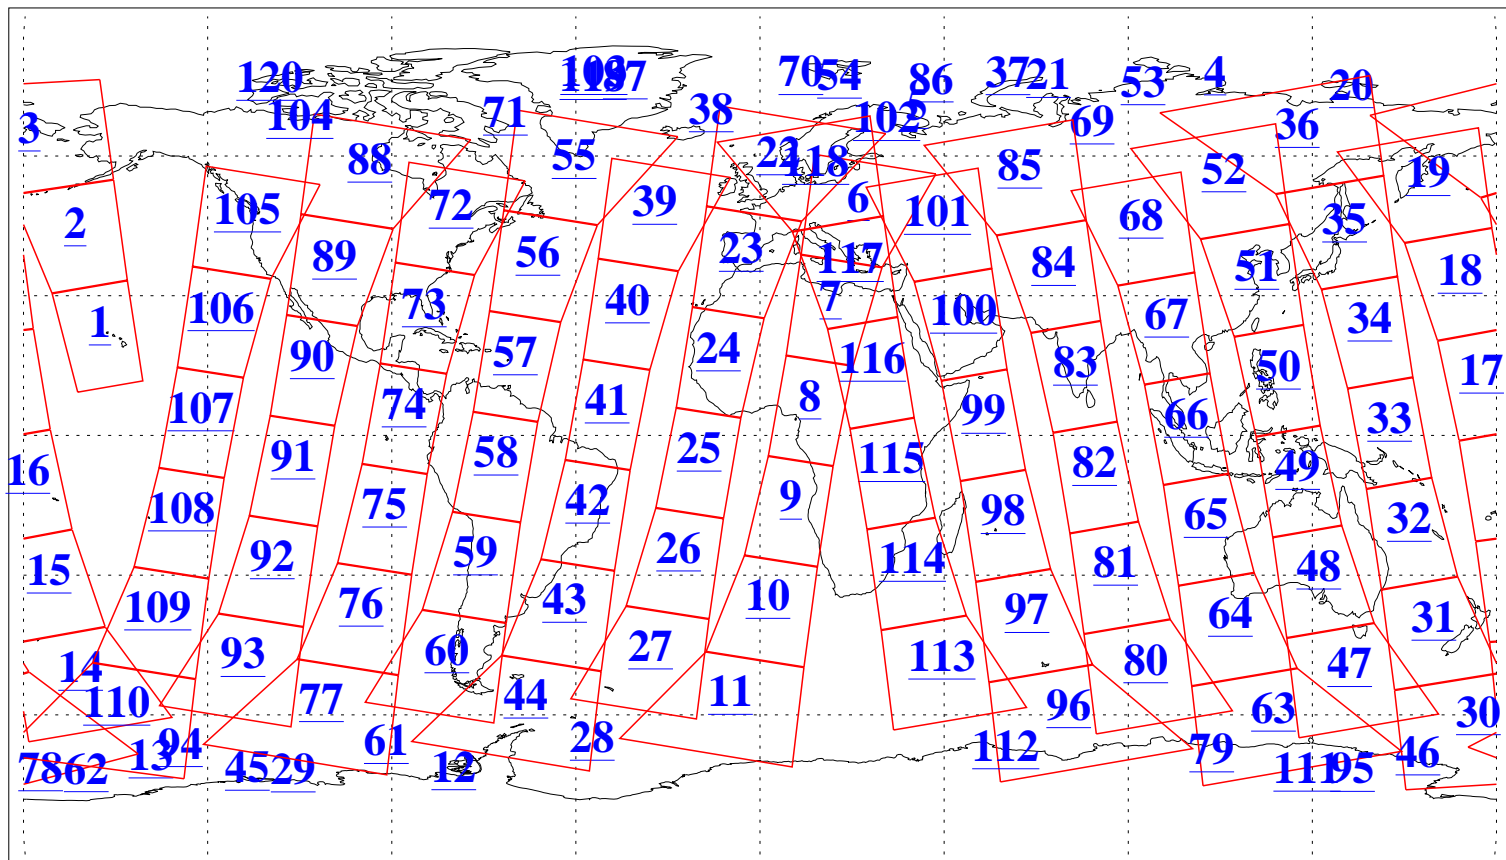

L1B Availability
AMSU Granules: 240
HSB Granules: 0
AIRS Granules: 240

15 May 2015
DoY 135
Aqua Day 4759
Granules: 1 to 120

Granules: 121 to 240

Legend: AMSU Available, HSB Available, AIRS Available

L1B Availability
AMSU Granules: 240
HSB Granules: 0
AIRS Granules: 240

15 May 2015
DoY 135
Aqua Day 4759

Ascending Granules

Descending Granules

Legend: AMSU Available, HSB Available, AIRS Available

L1B Availability
 AMSU Granules: 240
 HSB Granules: 0
 AIRS Granules: 240

15 May 2015
 DoY 135
 Aqua Day 4759

Northern Hemisphere Granules

Southern Hemisphere Granules

Legend: AMSU Available, HSB Available, AIRS Available