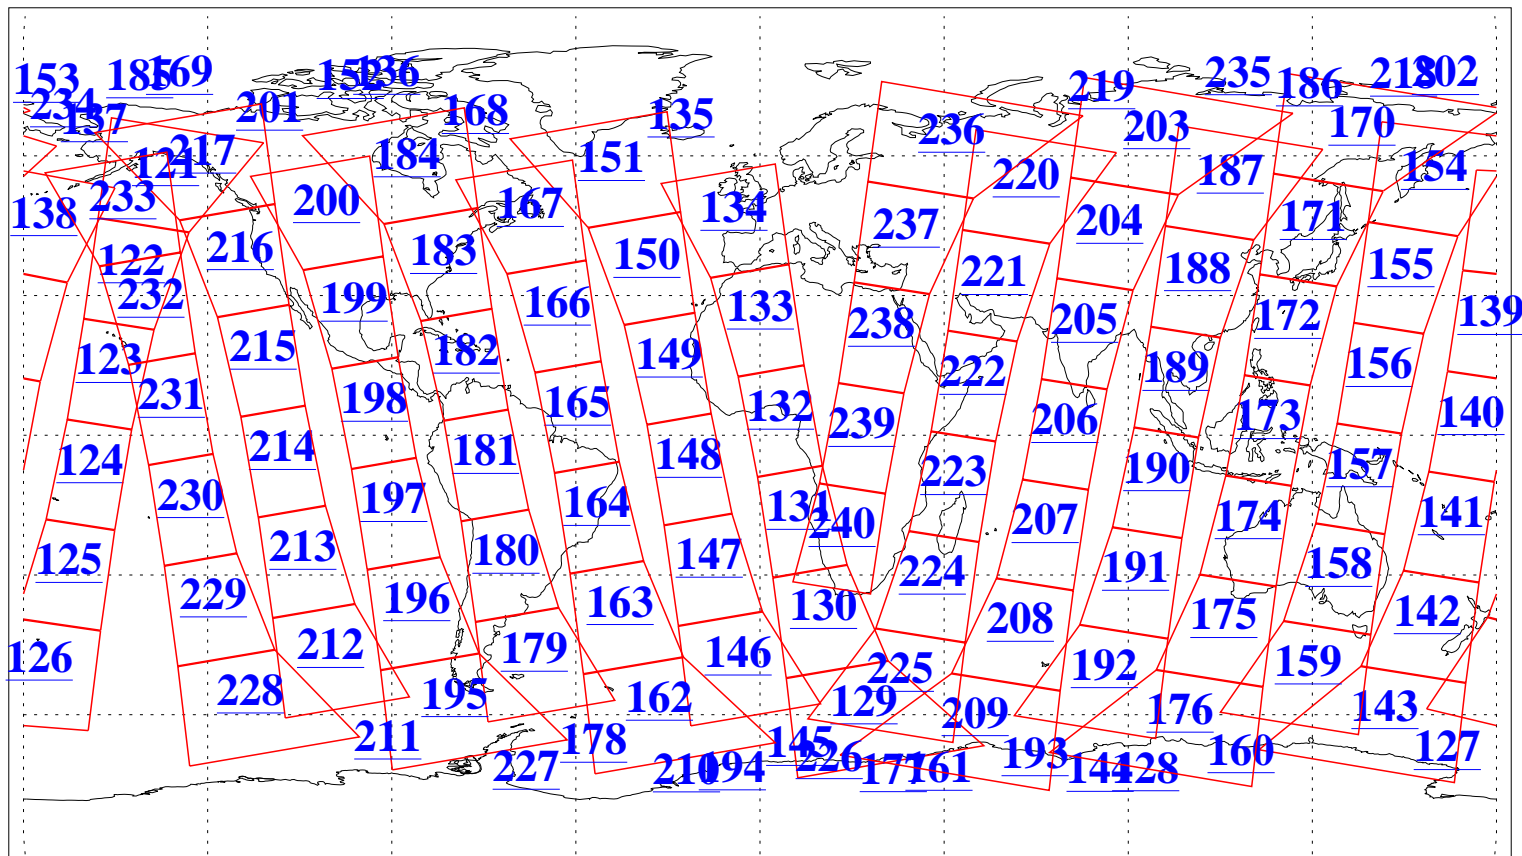

L1B Availability
AMSU Granules: 240
HSB Granules: 0
AIRS Granules: 240

15 May 2015
DoY 135
Aqua Day 4759
Granules: 1 to 120

Granules: 121 to 240

Legend: AMSU Available, HSB Available, AIRS Available

L1B Availability
AMSU Granules: 240
HSB Granules: 0
AIRS Granules: 240

15 May 2015
DoY 135
Aqua Day 4759

Ascending Granules

Descending Granules

Legend: AMSU Available, HSB Available, AIRS Available

L1B Availability
 AMSU Granules: 240
 HSB Granules: 0
 AIRS Granules: 240

15 May 2015
 DoY 135
 Aqua Day 4759

Northern Hemisphere Granules

Southern Hemisphere Granules

Legend: AMSU Available, HSB Available, AIRS Available