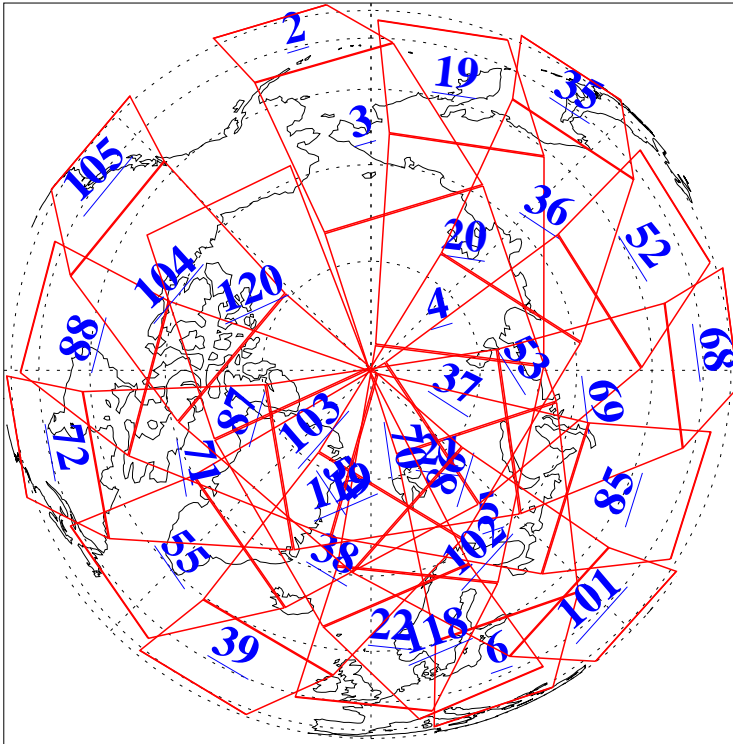

L1B Availability
AMSU Granules: 240
HSB Granules: 0
AIRS Granules: 240

15 May 2015
DoY 135
Aqua Day 4759
Granules: 1 to 120

Granules: 121 to 240

Legend: AMSU Available, HSB Available, AIRS Available

L1B Availability
AMSU Granules: 240
HSB Granules: 0
AIRS Granules: 240

15 May 2015
DoY 135
Aqua Day 4759

Ascending Granules

Descending Granules

Legend: AMSU Available, HSB Available, AIRS Available

L1B Availability
 AMSU Granules: 240
 HSB Granules: 0
 AIRS Granules: 240

15 May 2015
 DoY 135
 Aqua Day 4759

Northern Hemisphere Granules

Southern Hemisphere Granules

Legend: AMSU Available, HSB Available, AIRS Available