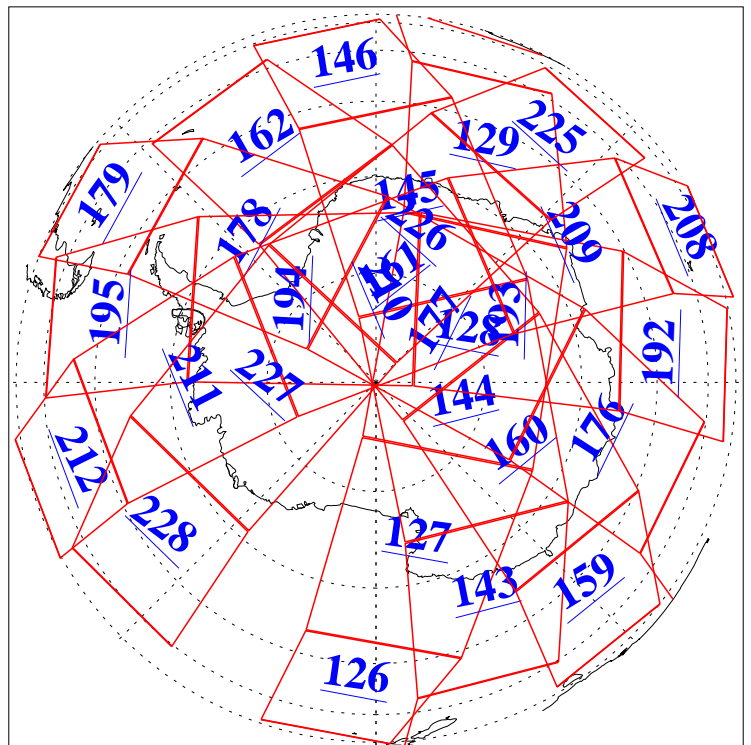

L1B Availability
AMSU Granules: 240
HSB Granules: 0
AIRS Granules: 240

15 May 2015
DoY 135
Aqua Day 4759
Granules: 1 to 120

Granules: 121 to 240

Legend: AMSU Available, HSB Available, AIRS Available

L1B Availability
AMSU Granules: 240
HSB Granules: 0
AIRS Granules: 240

15 May 2015
DoY 135
Aqua Day 4759

Ascending Granules

Descending Granules

Legend: AMSU Available, HSB Available, AIRS Available

L1B Availability
 AMSU Granules: 240
 HSB Granules: 0
 AIRS Granules: 240

15 May 2015
 DoY 135
 Aqua Day 4759

Northern Hemisphere Granules

Southern Hemisphere Granules

Legend: AMSU Available, HSB Available, AIRS Available