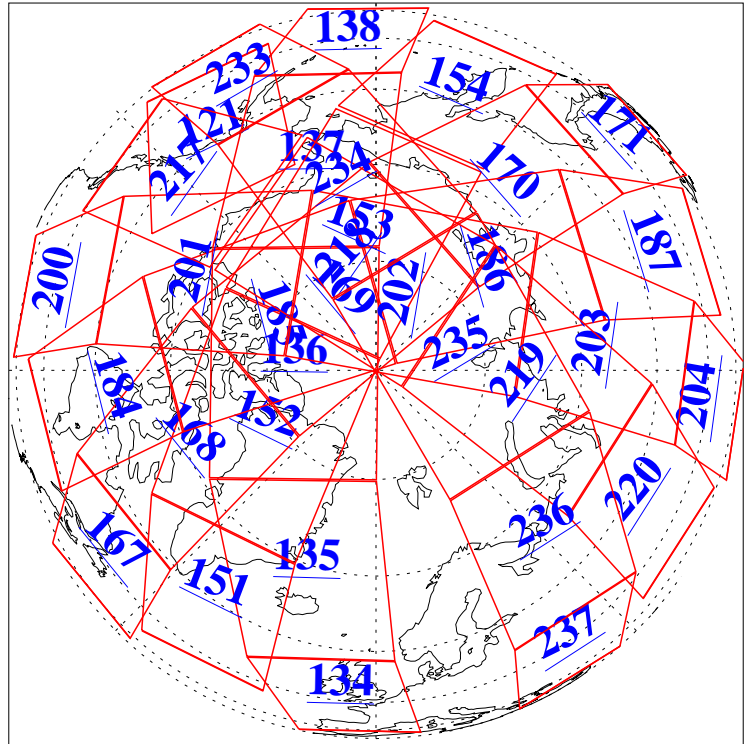

L1B Availability
AMSU Granules: 240
HSB Granules: 0
AIRS Granules: 240

15 May 2015
DoY 135
Aqua Day 4759
Granules: 1 to 120

Granules: 121 to 240

Legend: AMSU Available, HSB Available, AIRS Available

L1B Availability
AMSU Granules: 240
HSB Granules: 0
AIRS Granules: 240

15 May 2015
DoY 135
Aqua Day 4759

Ascending Granules

Descending Granules

Legend: AMSU Available, HSB Available, AIRS Available

L1B Availability
 AMSU Granules: 240
 HSB Granules: 0
 AIRS Granules: 240

15 May 2015
 DoY 135
 Aqua Day 4759

Northern Hemisphere Granules

Southern Hemisphere Granules

Legend: AMSU Available, HSB Available, AIRS Available