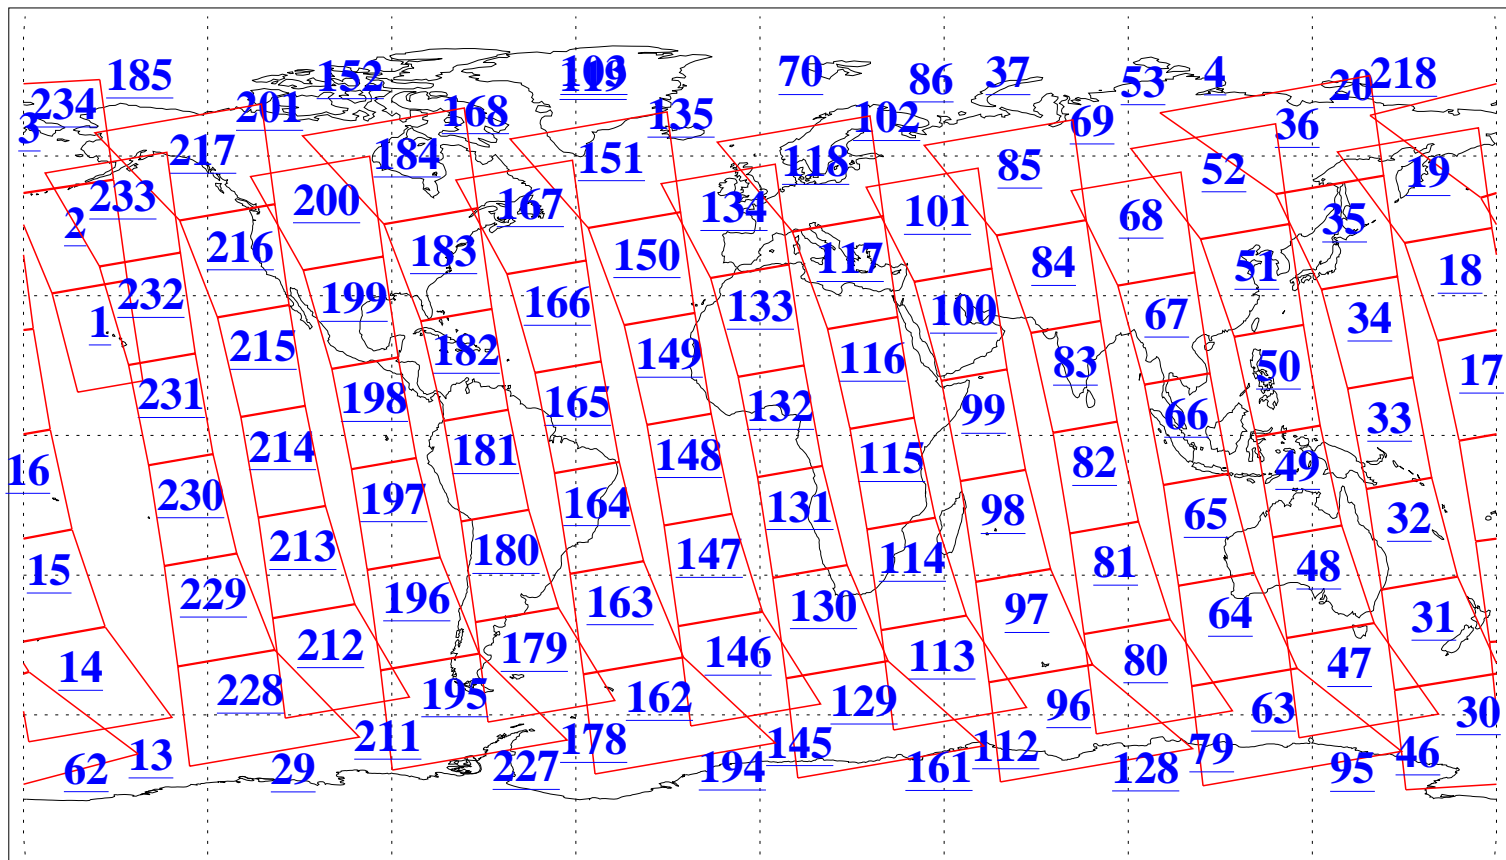

L1B Availability
AMSU Granules: 240
HSB Granules: 0
AIRS Granules: 240

15 May 2015
DoY 135
Aqua Day 4759
Granules: 1 to 120

Granules: 121 to 240

Legend: AMSU Available, HSB Available, AIRS Available

L1B Availability
AMSU Granules: 240
HSB Granules: 0
AIRS Granules: 240

15 May 2015
DoY 135
Aqua Day 4759

Ascending Granules

Descending Granules

Legend: AMSU Available, HSB Available, AIRS Available

L1B Availability
 AMSU Granules: 240
 HSB Granules: 0
 AIRS Granules: 240

15 May 2015
 DoY 135
 Aqua Day 4759

Northern Hemisphere Granules

Southern Hemisphere Granules

Legend: AMSU Available, HSB Available, AIRS Available