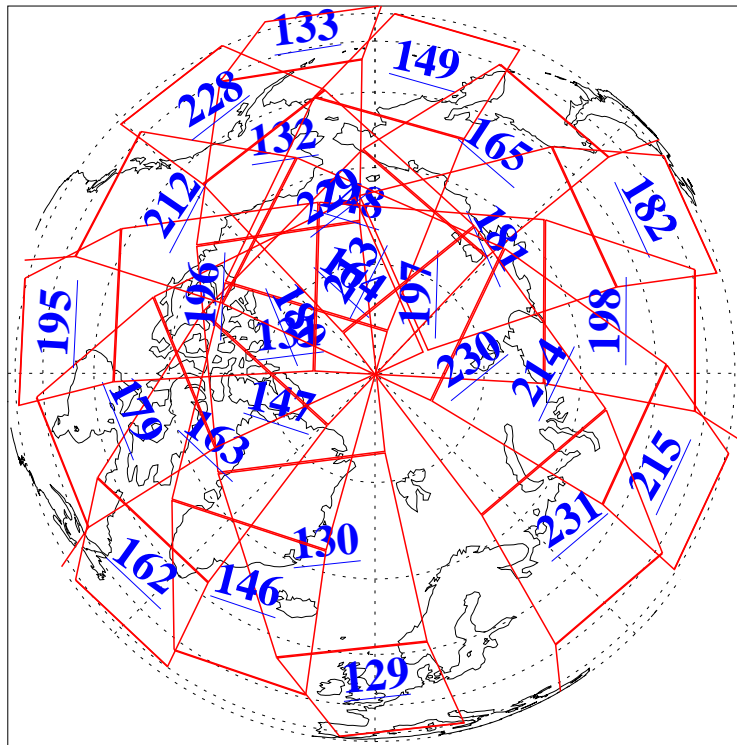

12 May 2015
DoY 132
Aqua Day 4756
Ascending Granules

Descending Granules

Legend: AMSU Available, HSB Available, AIRS Available

L1B Availability
 AMSU Granules: 240
 HSB Granules: 0
 AIRS Granules: 240

12 May 2015
 DoY 132
 Aqua Day 4756

Northern Hemisphere Granules

Southern Hemisphere Granules

Legend: AMSU Available, HSB Available, AIRS Available