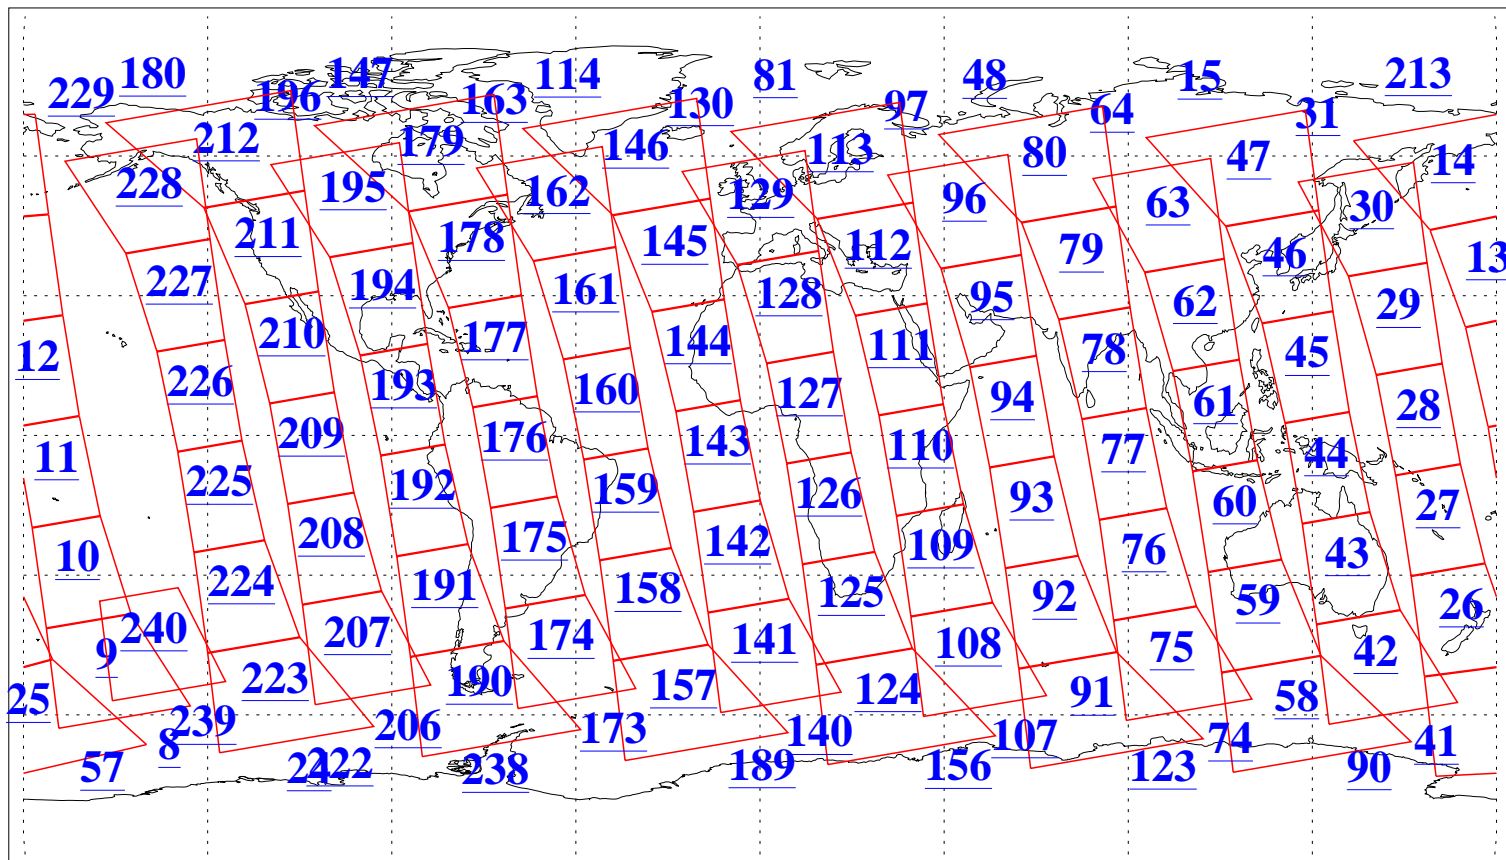

L1B Availability
AMSU Granules: 240
HSB Granules: 0
AIRS Granules: 240

12 May 2015
DoY 132
Aqua Day 4756
Granules: 1 to 120

Granules: 121 to 240

Legend: AMSU Available, HSB Available, AIRS Available

L1B Availability
AMSU Granules: 240
HSB Granules: 0
AIRS Granules: 240

12 May 2015
DoY 132
Aqua Day 4756
Ascending Granules

Descending Granules

Legend: AMSU Available, HSB Available, AIRS Available

L1B Availability
 AMSU Granules: 240
 HSB Granules: 0
 AIRS Granules: 240

12 May 2015
 DoY 132
 Aqua Day 4756

Northern Hemisphere Granules

Southern Hemisphere Granules

Legend: AMSU Available, HSB Available, AIRS Available