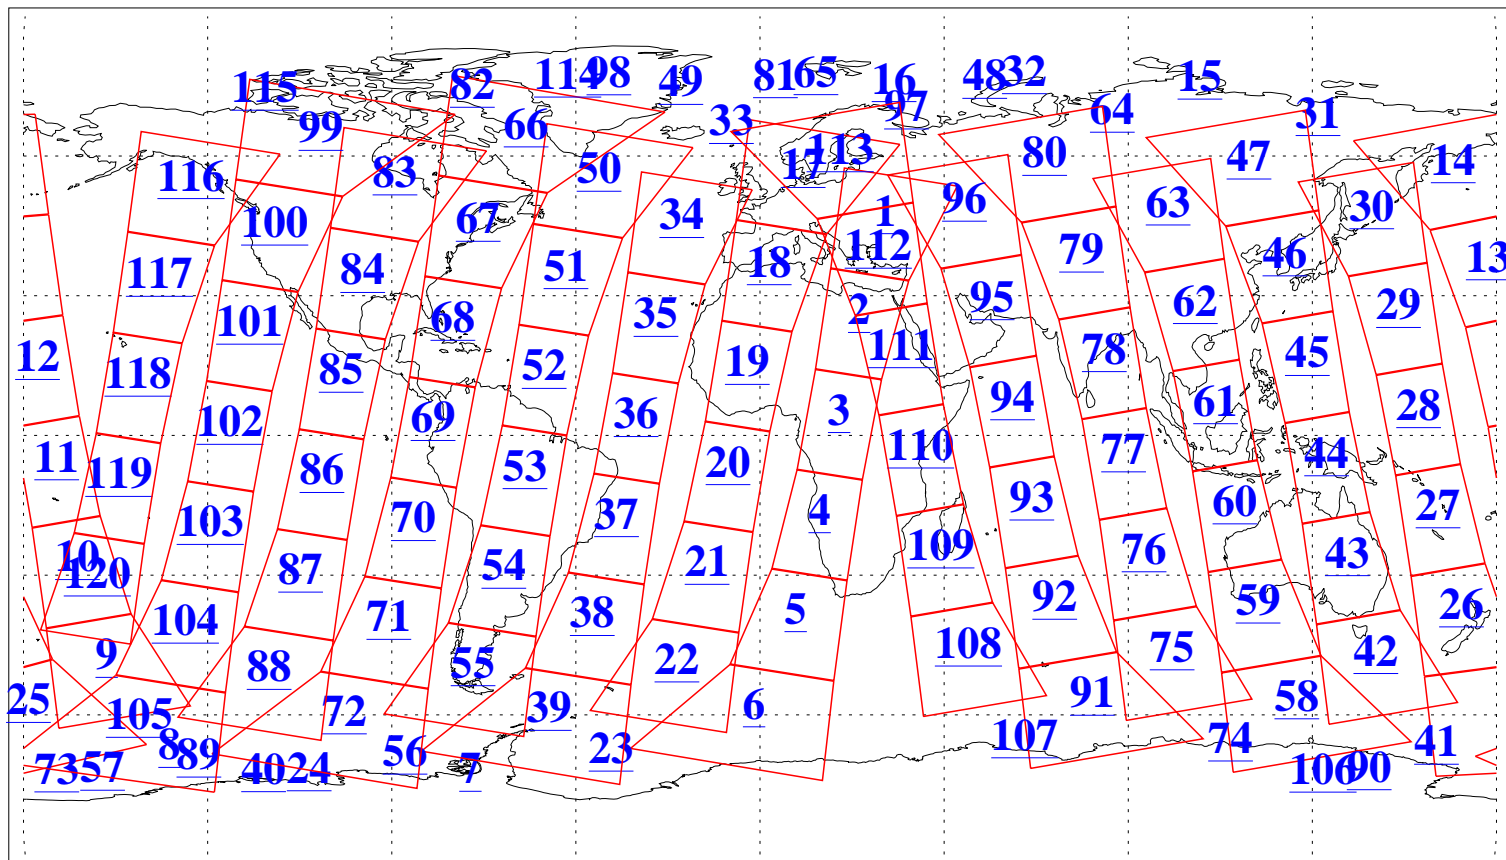

L1B Availability
AMSU Granules: 240
HSB Granules: 0
AIRS Granules: 240

12 May 2015
DoY 132
Aqua Day 4756
Granules: 1 to 120

Granules: 121 to 240

Legend: AMSU Available, HSB Available, AIRS Available

L1B Availability
AMSU Granules: 240
HSB Granules: 0
AIRS Granules: 240

12 May 2015
DoY 132
Aqua Day 4756
Ascending Granules

Descending Granules

Legend: AMSU Available, HSB Available, AIRS Available

L1B Availability
 AMSU Granules: 240
 HSB Granules: 0
 AIRS Granules: 240

12 May 2015
 DoY 132
 Aqua Day 4756

Northern Hemisphere Granules

Southern Hemisphere Granules

Legend: AMSU Available, HSB Available, AIRS Available