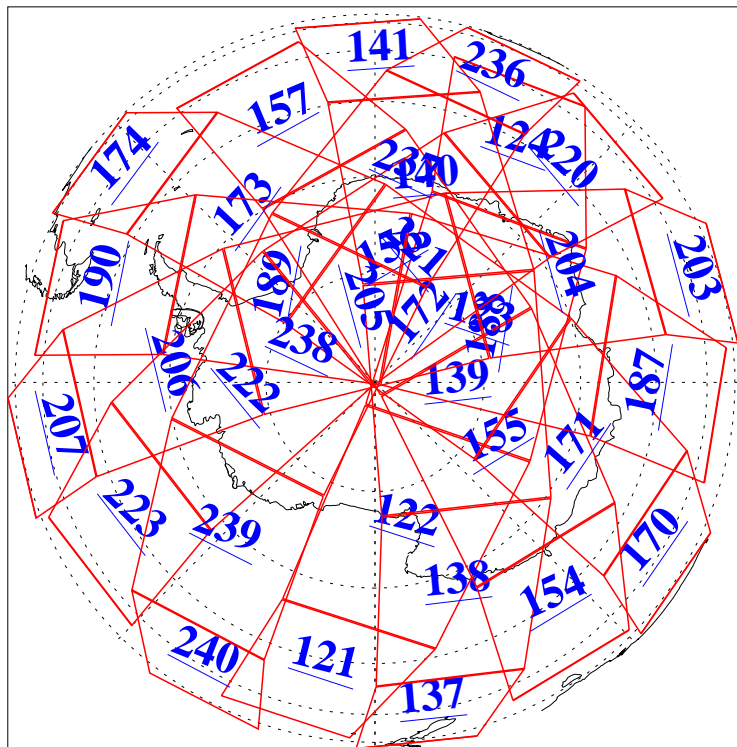

L1B Availability
AMSU Granules: 240
HSB Granules: 0
AIRS Granules: 240

12 May 2015
DoY 132
Aqua Day 4756
Granules: 1 to 120

Granules: 121 to 240

Legend: AMSU Available, HSB Available, AIRS Available

L1B Availability
AMSU Granules: 240
HSB Granules: 0
AIRS Granules: 240

12 May 2015
DoY 132
Aqua Day 4756
Ascending Granules

Descending Granules

Legend: AMSU Available, HSB Available, AIRS Available

L1B Availability
 AMSU Granules: 240
 HSB Granules: 0
 AIRS Granules: 240

12 May 2015
 DoY 132
 Aqua Day 4756

Northern Hemisphere Granules

Southern Hemisphere Granules

Legend: AMSU Available, HSB Available, AIRS Available