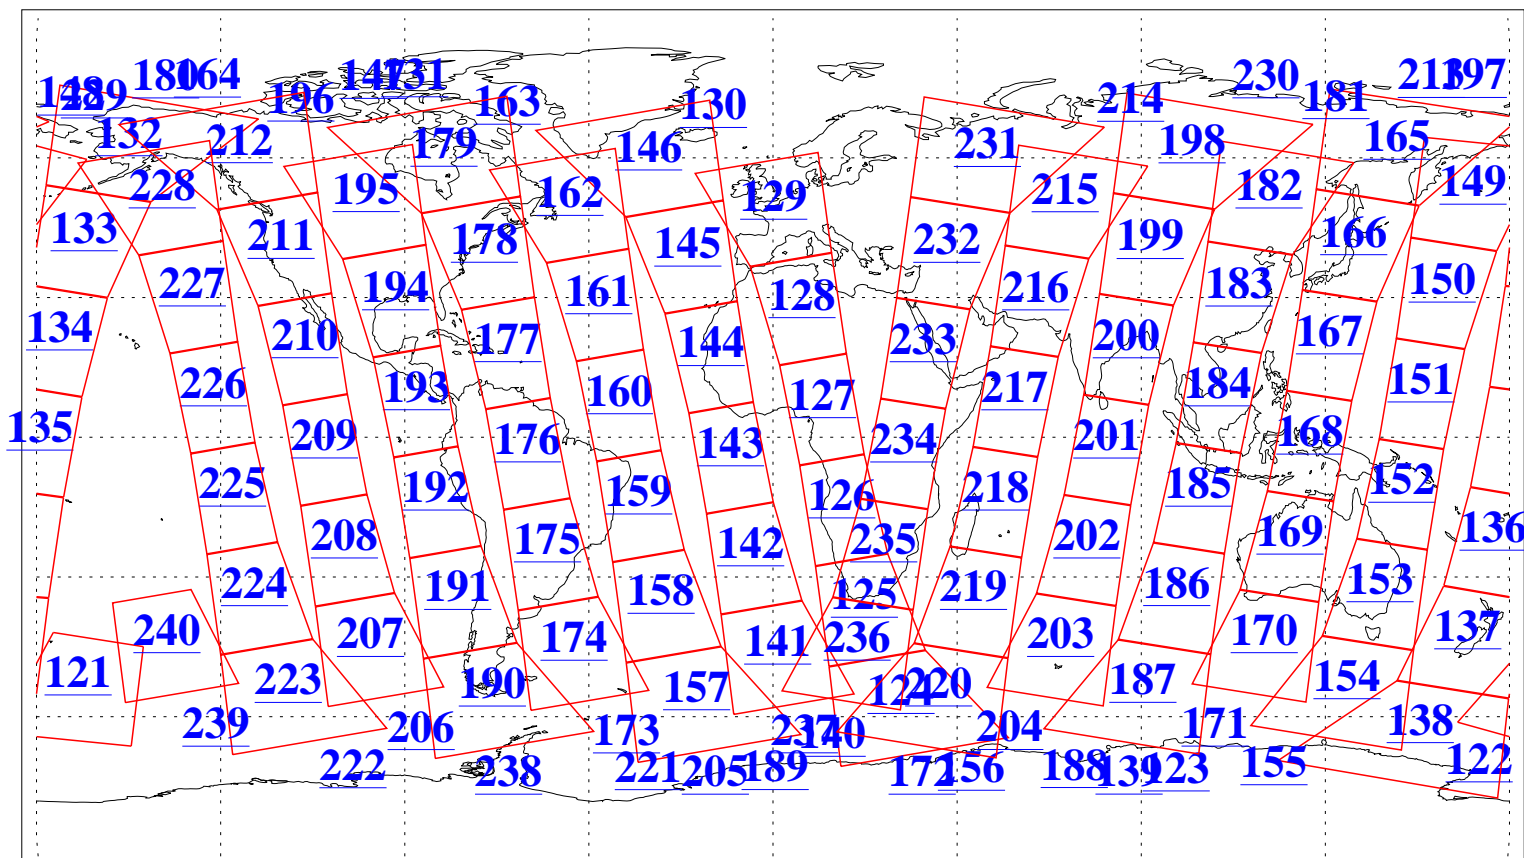

L1B Availability
AMSU Granules: 240
HSB Granules: 0
AIRS Granules: 240

12 May 2015
DoY 132
Aqua Day 4756
Granules: 1 to 120

Granules: 121 to 240

Legend: AMSU Available, HSB Available, AIRS Available

L1B Availability
AMSU Granules: 240
HSB Granules: 0
AIRS Granules: 240

12 May 2015
DoY 132
Aqua Day 4756
Ascending Granules

Descending Granules

Legend: AMSU Available, HSB Available, AIRS Available

L1B Availability
 AMSU Granules: 240
 HSB Granules: 0
 AIRS Granules: 240

12 May 2015
 DoY 132
 Aqua Day 4756