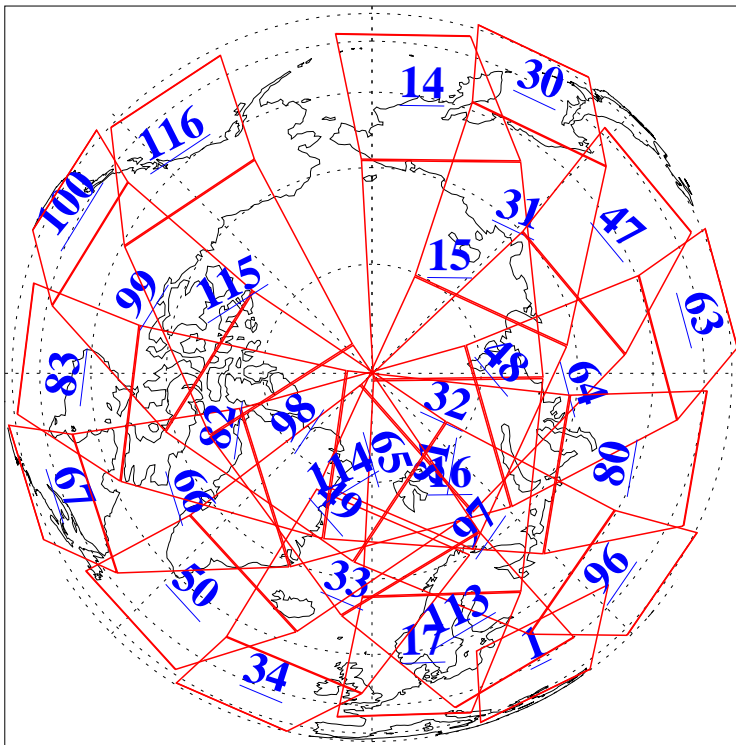

L1B Availability
AMSU Granules: 240
HSB Granules: 0
AIRS Granules: 240

12 May 2015
DoY 132
Aqua Day 4756
Granules: 1 to 120

Granules: 121 to 240

Legend: AMSU Available, HSB Available, AIRS Available

L1B Availability
AMSU Granules: 240
HSB Granules: 0
AIRS Granules: 240

12 May 2015
DoY 132
Aqua Day 4756
Ascending Granules

Descending Granules

Legend: AMSU Available, HSB Available, AIRS Available

L1B Availability
 AMSU Granules: 240
 HSB Granules: 0
 AIRS Granules: 240

12 May 2015
 DoY 132
 Aqua Day 4756

Northern Hemisphere Granules

Southern Hemisphere Granules

Legend: AMSU Available, HSB Available, AIRS Available