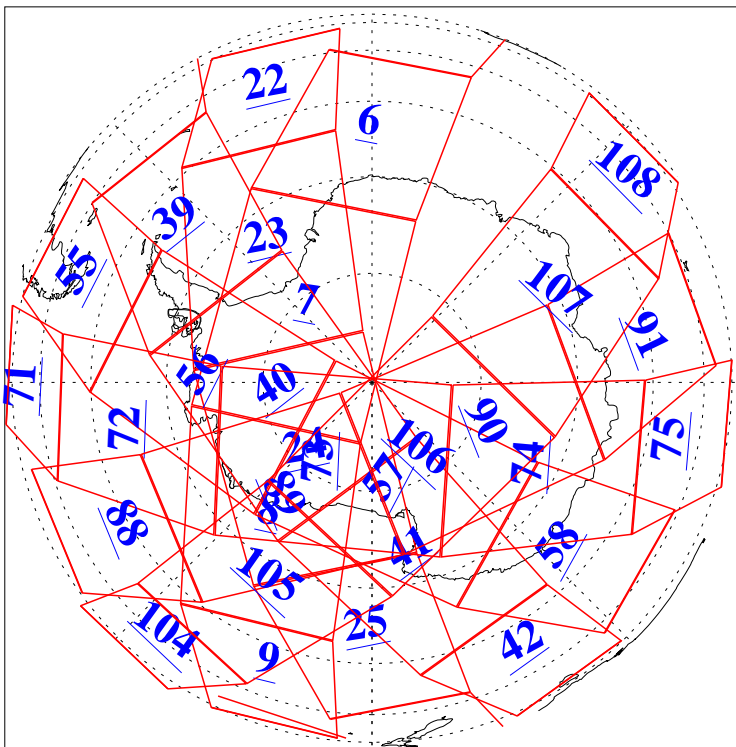

L1B Availability
AMSU Granules: 240
HSB Granules: 0
AIRS Granules: 240

12 May 2015
DoY 132
Aqua Day 4756
Granules: 1 to 120

Granules: 121 to 240

Legend: AMSU Available, HSB Available, AIRS Available

L1B Availability
AMSU Granules: 240
HSB Granules: 0
AIRS Granules: 240

12 May 2015
DoY 132
Aqua Day 4756
Ascending Granules

Descending Granules

Legend: AMSU Available, HSB Available, AIRS Available

L1B Availability
 AMSU Granules: 240
 HSB Granules: 0
 AIRS Granules: 240

12 May 2015
 DoY 132
 Aqua Day 4756

Northern Hemisphere Granules

Southern Hemisphere Granules

Legend: AMSU Available, HSB Available, AIRS Available