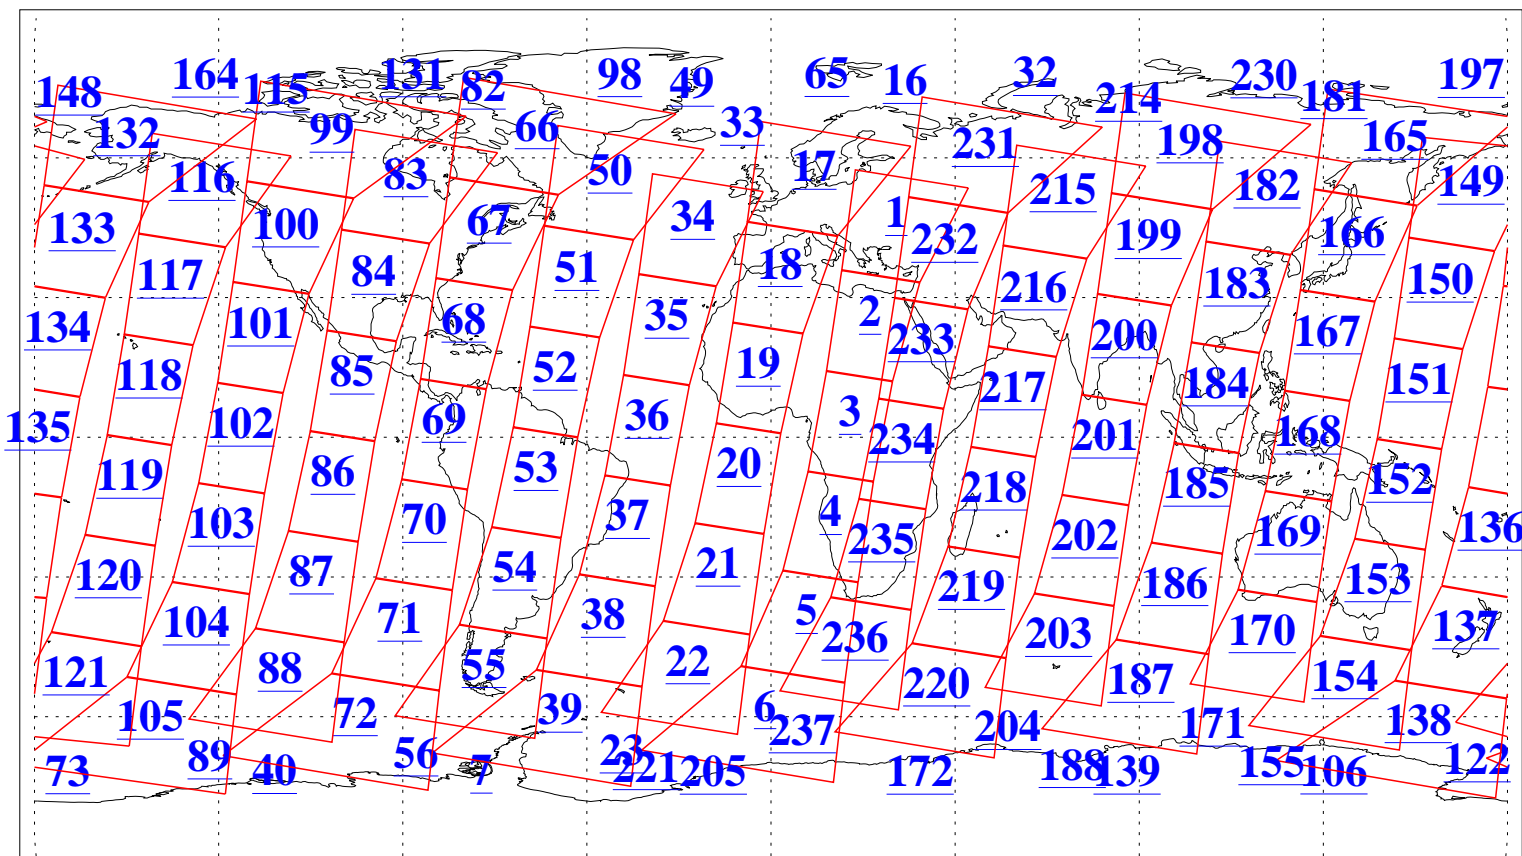

L1B Availability
AMSU Granules: 240
HSB Granules: 0
AIRS Granules: 240

12 May 2015
DoY 132
Aqua Day 4756
Granules: 1 to 120

Granules: 121 to 240

Legend: AMSU Available, HSB Available, AIRS Available

L1B Availability
AMSU Granules: 240
HSB Granules: 0
AIRS Granules: 240

12 May 2015
DoY 132
Aqua Day 4756
Ascending Granules

Descending Granules

Legend: AMSU Available, HSB Available, AIRS Available

L1B Availability
 AMSU Granules: 240
 HSB Granules: 0
 AIRS Granules: 240

12 May 2015
 DoY 132
 Aqua Day 4756

Northern Hemisphere Granules

Southern Hemisphere Granules

Legend: AMSU Available, HSB Available, AIRS Available