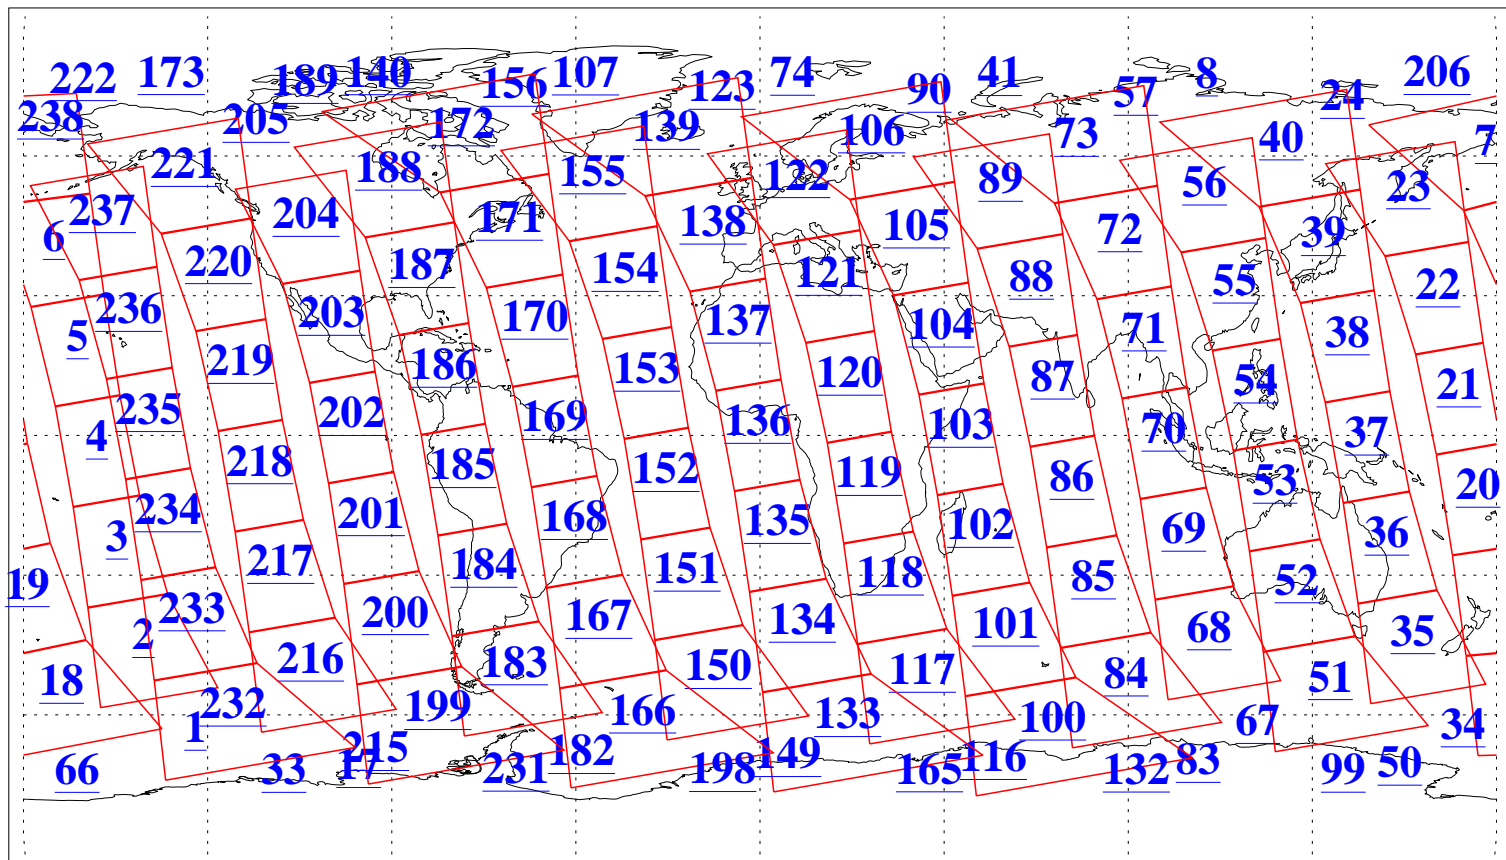

L1B Availability
AMSU Granules: 240
HSB Granules: 0
AIRS Granules: 240

11 May 2015
DoY 131
Aqua Day 4755
Granules: 1 to 120

Granules: 121 to 240

Legend: AMSU Available, HSB Available, AIRS Available

L1B Availability
AMSU Granules: 240
HSB Granules: 0
AIRS Granules: 240

11 May 2015
DoY 131
Aqua Day 4755

Ascending Granules

Descending Granules

Legend: AMSU Available, HSB Available, AIRS Available

L1B Availability
 AMSU Granules: 240
 HSB Granules: 0
 AIRS Granules: 240

11 May 2015
 DoY 131
 Aqua Day 4755

Northern Hemisphere Granules

Southern Hemisphere Granules

Legend: AMSU Available, HSB Available, AIRS Available