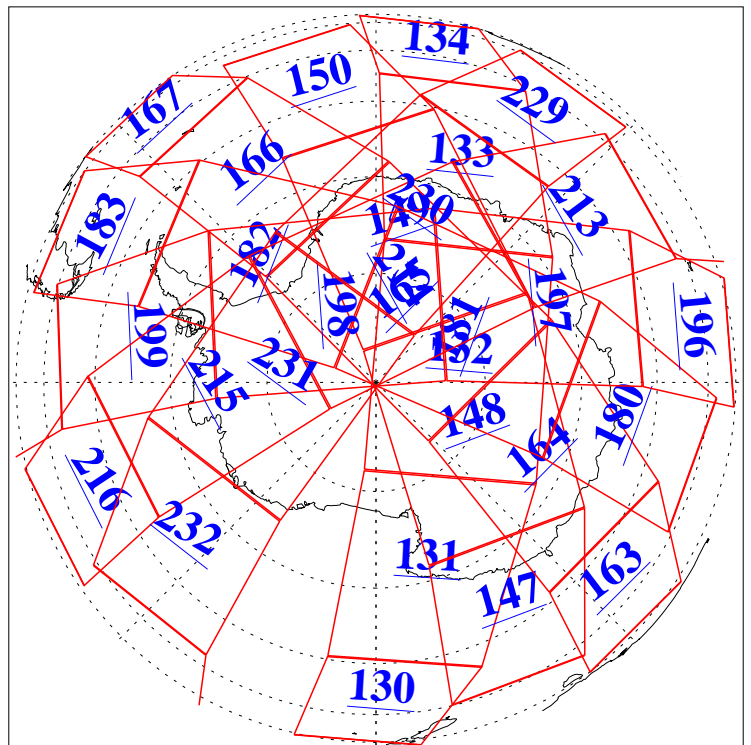

11 May 2015
DoY 131
Aqua Day 4755

Ascending Granules

Descending Granules

Legend: AMSU Available, HSB Available, AIRS Available

L1B Availability
 AMSU Granules: 240
 HSB Granules: 0
 AIRS Granules: 240

11 May 2015
 DoY 131
 Aqua Day 4755

Northern Hemisphere Granules

Southern Hemisphere Granules

Legend: AMSU Available, HSB Available, AIRS Available