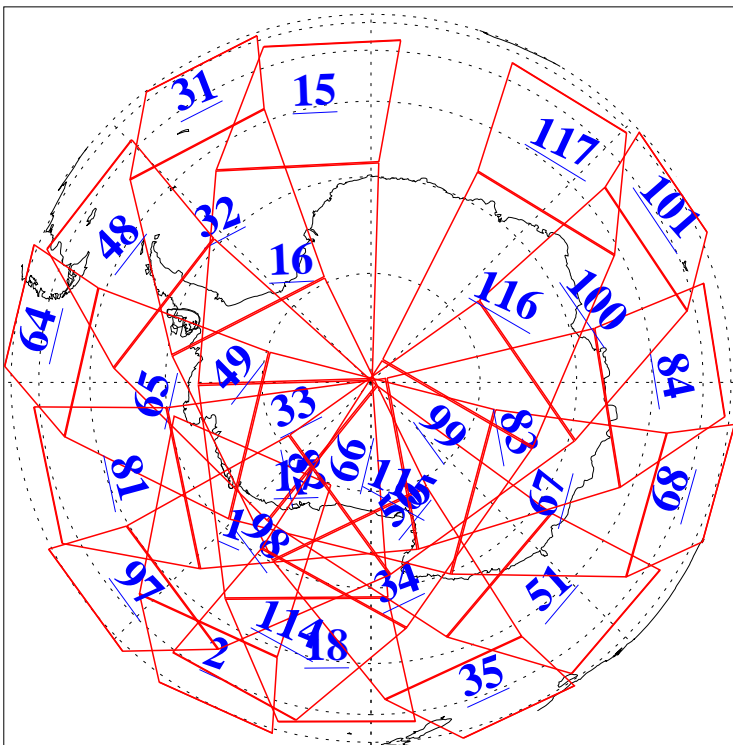

L1B Availability
AMSU Granules: 240
HSB Granules: 0
AIRS Granules: 240

11 May 2015
DoY 131
Aqua Day 4755
Granules: 1 to 120

Granules: 121 to 240

Legend: AMSU Available, HSB Available, AIRS Available

L1B Availability
AMSU Granules: 240
HSB Granules: 0
AIRS Granules: 240

11 May 2015
DoY 131
Aqua Day 4755

Ascending Granules

Descending Granules

Legend: AMSU Available, HSB Available, AIRS Available

L1B Availability
 AMSU Granules: 240
 HSB Granules: 0
 AIRS Granules: 240

11 May 2015
 DoY 131
 Aqua Day 4755

Northern Hemisphere Granules

Southern Hemisphere Granules

Legend: AMSU Available, HSB Available, AIRS Available