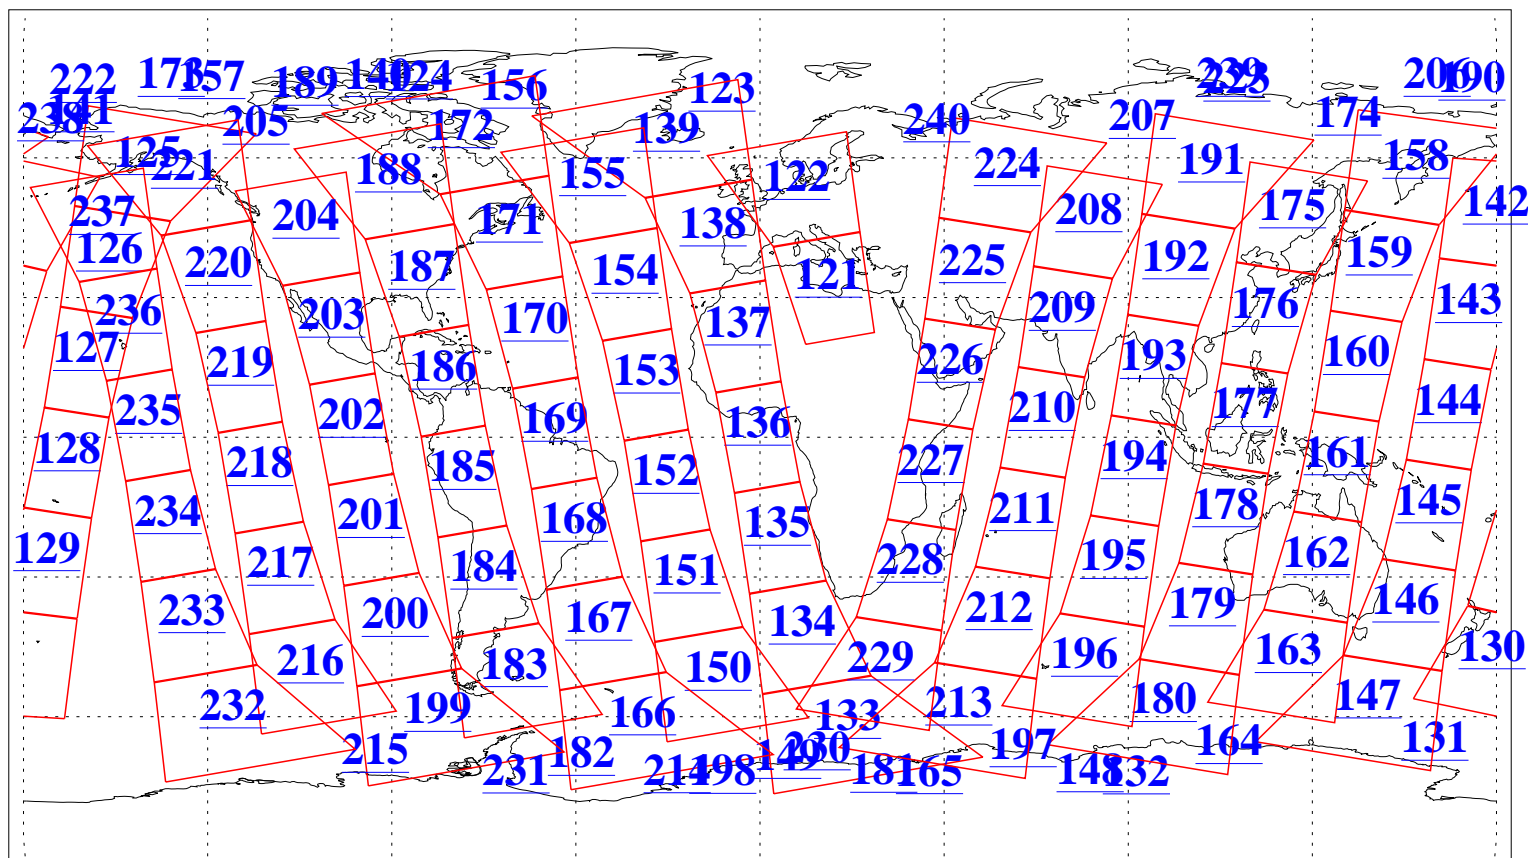

L1B Availability
AMSU Granules: 240
HSB Granules: 0
AIRS Granules: 240

11 May 2015
DoY 131
Aqua Day 4755
Granules: 1 to 120

Granules: 121 to 240

Legend: AMSU Available, HSB Available, AIRS Available

L1B Availability
AMSU Granules: 240
HSB Granules: 0
AIRS Granules: 240

11 May 2015
DoY 131
Aqua Day 4755

Ascending Granules

Descending Granules

Legend: AMSU Available, HSB Available, AIRS Available

L1B Availability
 AMSU Granules: 240
 HSB Granules: 0
 AIRS Granules: 240

11 May 2015
 DoY 131
 Aqua Day 4755

Northern Hemisphere Granules

Southern Hemisphere Granules

Legend: AMSU Available, HSB Available, AIRS Available