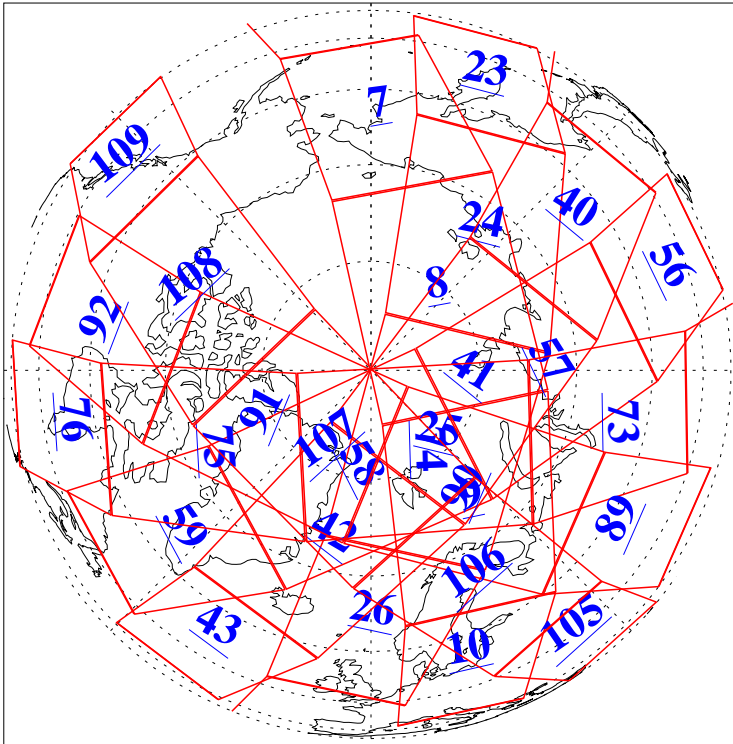

L1B Availability
AMSU Granules: 240
HSB Granules: 0
AIRS Granules: 240

11 May 2015
DoY 131
Aqua Day 4755
Granules: 1 to 120

Granules: 121 to 240

Legend: AMSU Available, HSB Available, AIRS Available

L1B Availability
AMSU Granules: 240
HSB Granules: 0
AIRS Granules: 240

11 May 2015
DoY 131
Aqua Day 4755

Ascending Granules

Descending Granules

Legend: AMSU Available, HSB Available, AIRS Available

L1B Availability
 AMSU Granules: 240
 HSB Granules: 0
 AIRS Granules: 240

11 May 2015
 DoY 131
 Aqua Day 4755

Northern Hemisphere Granules

Southern Hemisphere Granules

Legend: AMSU Available, HSB Available, AIRS Available