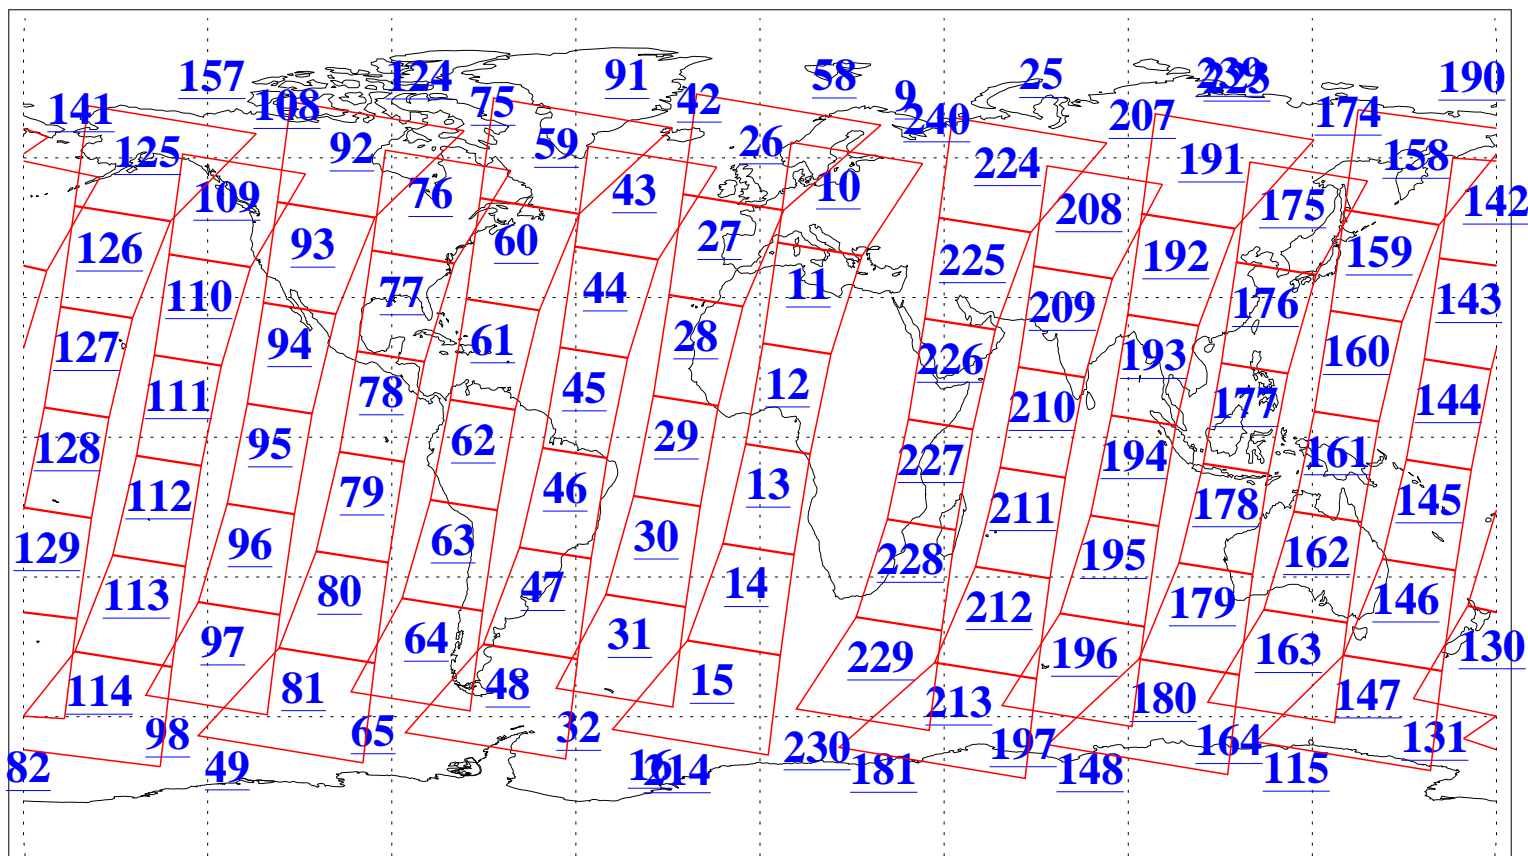

L1B Availability
AMSU Granules: 240
HSB Granules: 0
AIRS Granules: 240

11 May 2015
DoY 131
Aqua Day 4755
Granules: 1 to 120

Granules: 121 to 240

Legend: AMSU Available, HSB Available, AIRS Available

L1B Availability
AMSU Granules: 240
HSB Granules: 0
AIRS Granules: 240

11 May 2015
DoY 131
Aqua Day 4755

Ascending Granules

Descending Granules

Legend: AMSU Available, HSB Available, AIRS Available

L1B Availability
 AMSU Granules: 240
 HSB Granules: 0
 AIRS Granules: 240

11 May 2015
 DoY 131
 Aqua Day 4755

Northern Hemisphere Granules

Southern Hemisphere Granules

Legend: AMSU Available, HSB Available, AIRS Available