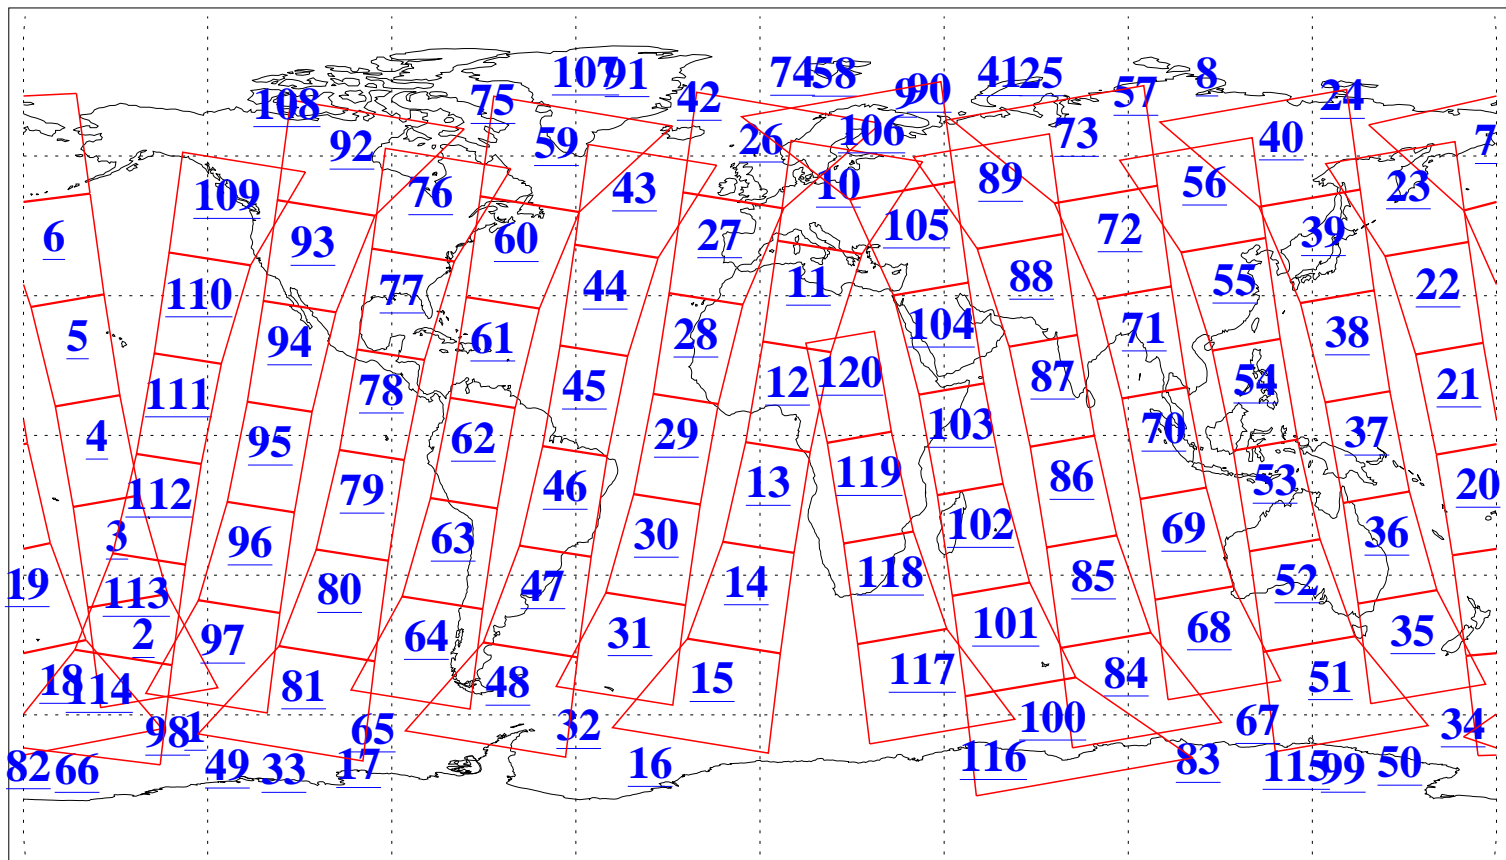

L1B Availability
AMSU Granules: 240
HSB Granules: 0
AIRS Granules: 240

11 May 2015
DoY 131
Aqua Day 4755
Granules: 1 to 120

Granules: 121 to 240

Legend: AMSU Available, HSB Available, AIRS Available

L1B Availability
AMSU Granules: 240
HSB Granules: 0
AIRS Granules: 240

11 May 2015
DoY 131
Aqua Day 4755

Ascending Granules

Descending Granules

Legend: AMSU Available, HSB Available, AIRS Available

L1B Availability
 AMSU Granules: 240
 HSB Granules: 0
 AIRS Granules: 240

11 May 2015
 DoY 131
 Aqua Day 4755

Northern Hemisphere Granules

Southern Hemisphere Granules

Legend: AMSU Available, HSB Available, AIRS Available