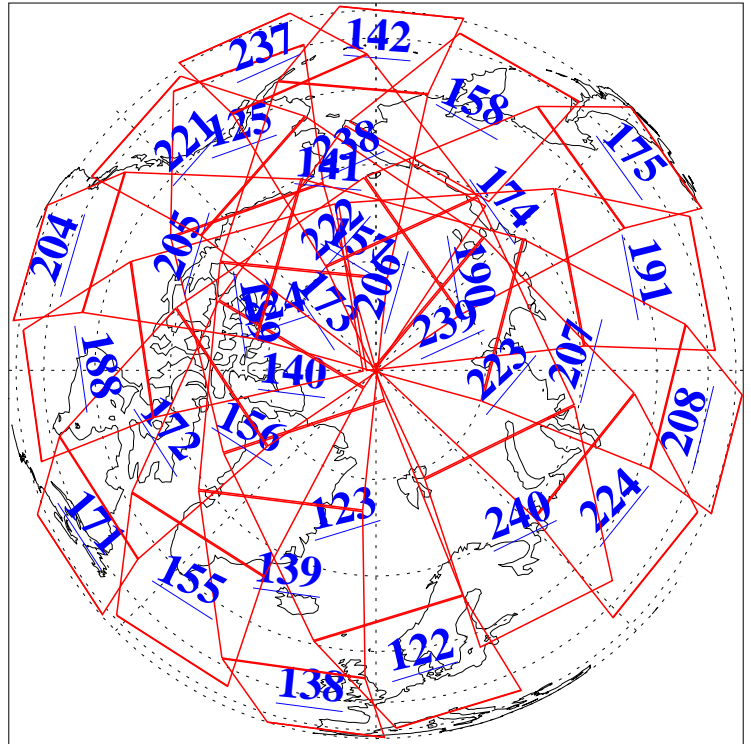

11 May 2015
DoY 131
Aqua Day 4755

Ascending Granules

Descending Granules

Legend: AMSU Available, HSB Available, AIRS Available

L1B Availability
 AMSU Granules: 240
 HSB Granules: 0
 AIRS Granules: 240

11 May 2015
 DoY 131
 Aqua Day 4755

Northern Hemisphere Granules

Southern Hemisphere Granules

Legend: AMSU Available, HSB Available, AIRS Available