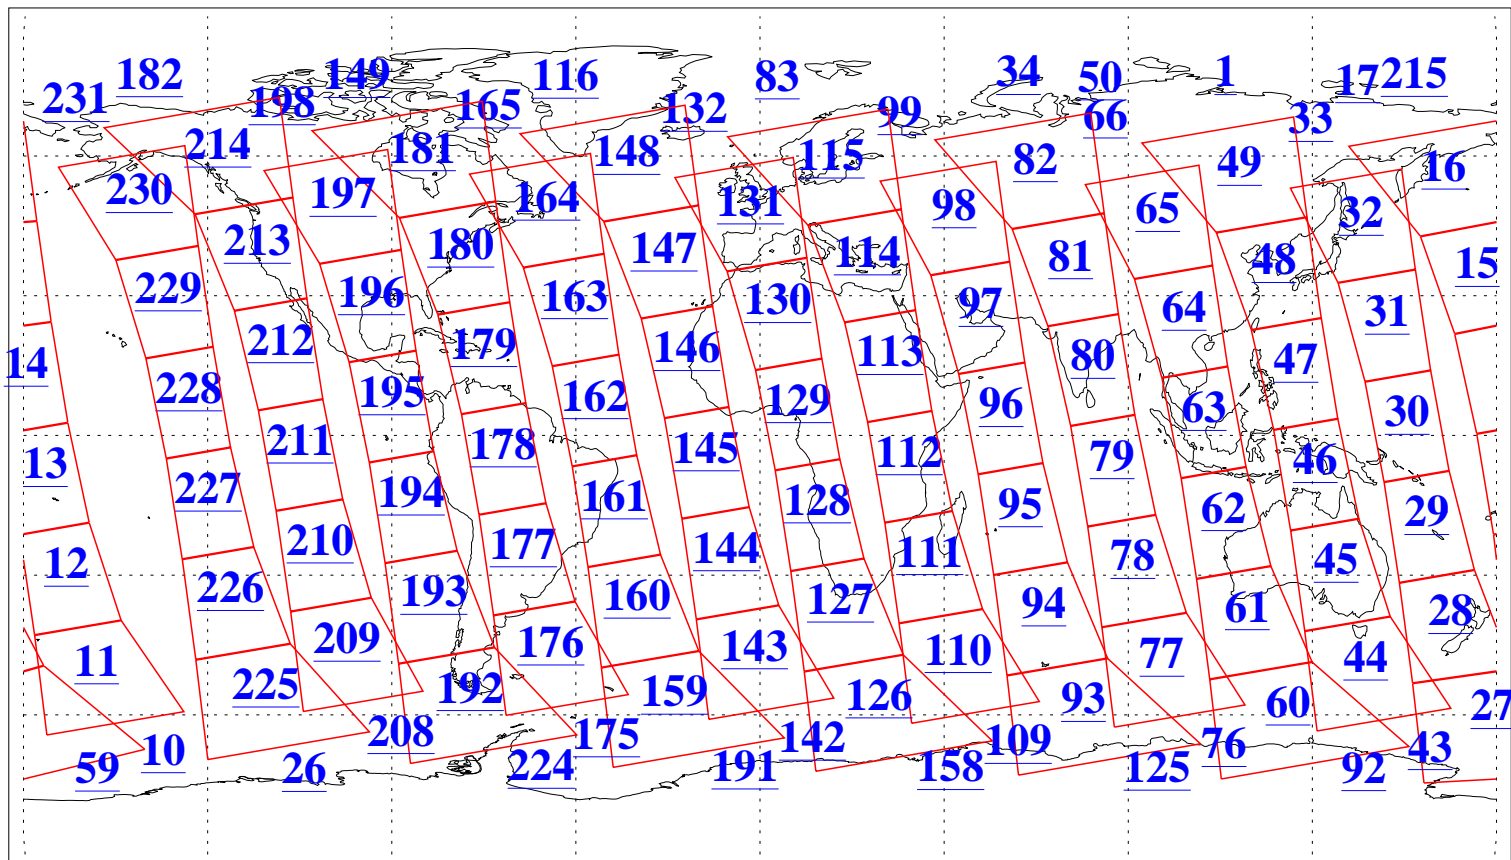

L1B Availability  
AMSU Granules: 240  
HSB Granules: 0  
AIRS Granules: 240

10 May 2015  
DoY 130  
Aqua Day 4754  
Granules: 1 to 120

Granules: 121 to 240

Legend: AMSU Available, HSB Available, AIRS Available

L1B Availability  
AMSU Granules: 240  
HSB Granules: 0  
AIRS Granules: 240

10 May 2015  
DoY 130  
Aqua Day 4754

Ascending Granules

Descending Granules

Legend: AMSU Available, HSB Available, AIRS Available