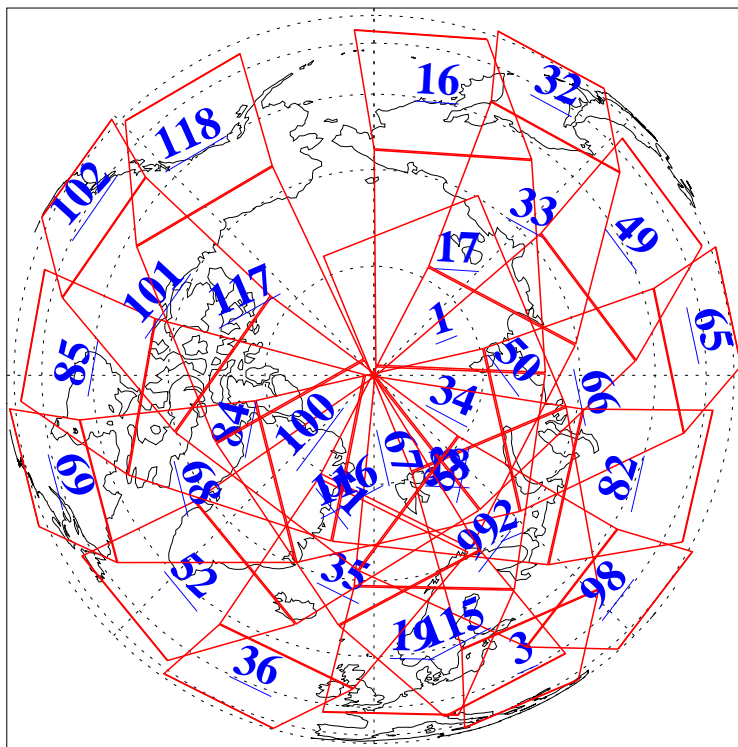

L1B Availability  
AMSU Granules: 240  
HSB Granules: 0  
AIRS Granules: 240

10 May 2015  
DoY 130  
Aqua Day 4754  
Granules: 1 to 120

Granules: 121 to 240

Legend: AMSU Available, HSB Available, AIRS Available

L1B Availability  
AMSU Granules: 240  
HSB Granules: 0  
AIRS Granules: 240

10 May 2015  
DoY 130  
Aqua Day 4754

Ascending Granules

Descending Granules

Legend: AMSU Available, HSB Available, AIRS Available

### Northern Hemisphere Granules