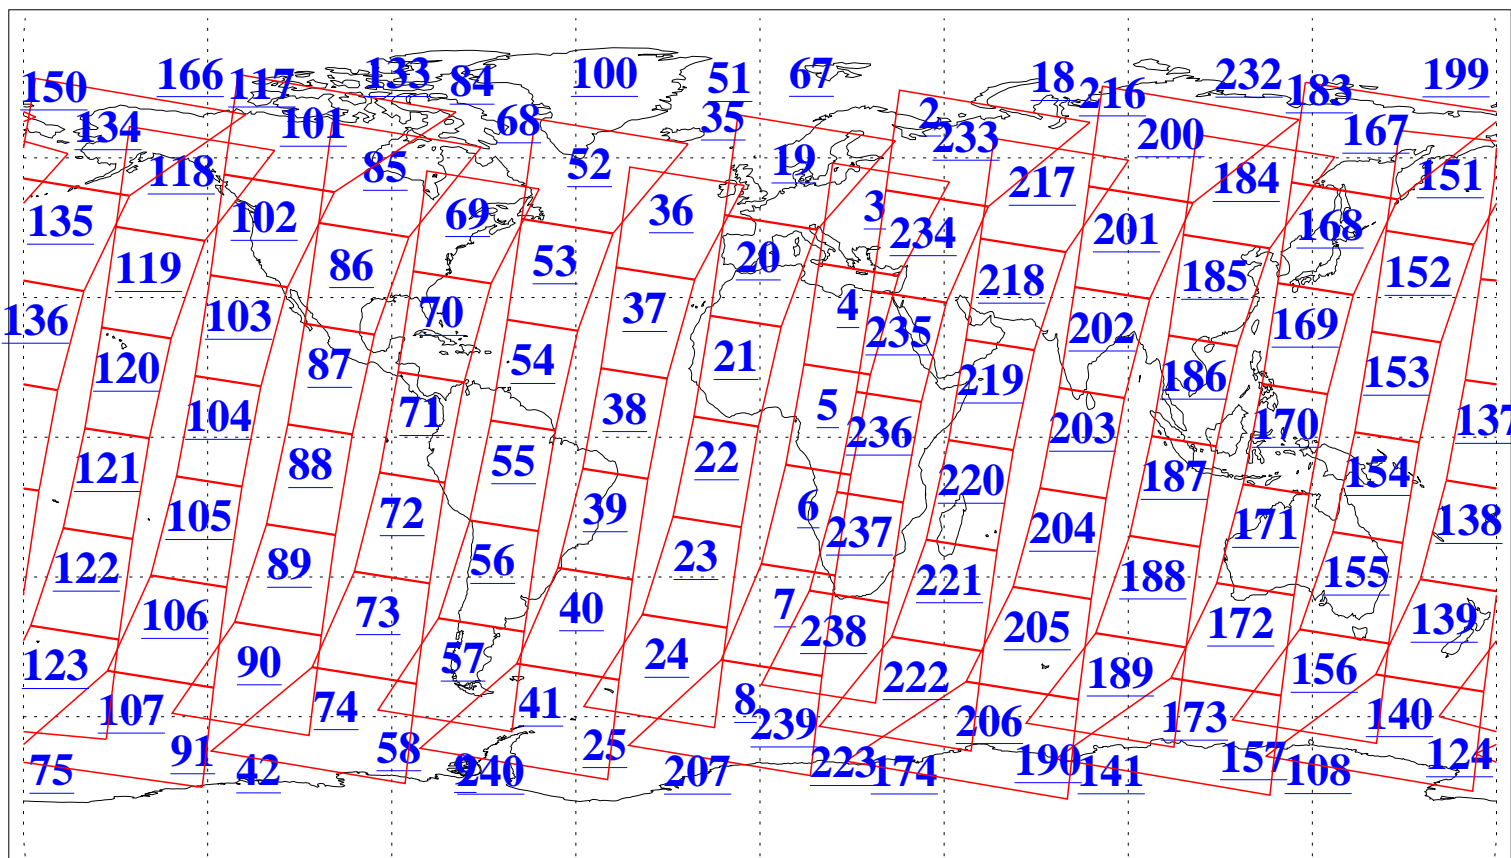

L1B Availability  
AMSU Granules: 240  
HSB Granules: 0  
AIRS Granules: 240

10 May 2015  
DoY 130  
Aqua Day 4754  
Granules: 1 to 120

Granules: 121 to 240

Legend: AMSU Available, HSB Available, AIRS Available

L1B Availability  
AMSU Granules: 240  
HSB Granules: 0  
AIRS Granules: 240

10 May 2015  
DoY 130  
Aqua Day 4754

Ascending Granules

Descending Granules

Legend: AMSU Available, HSB Available, AIRS Available