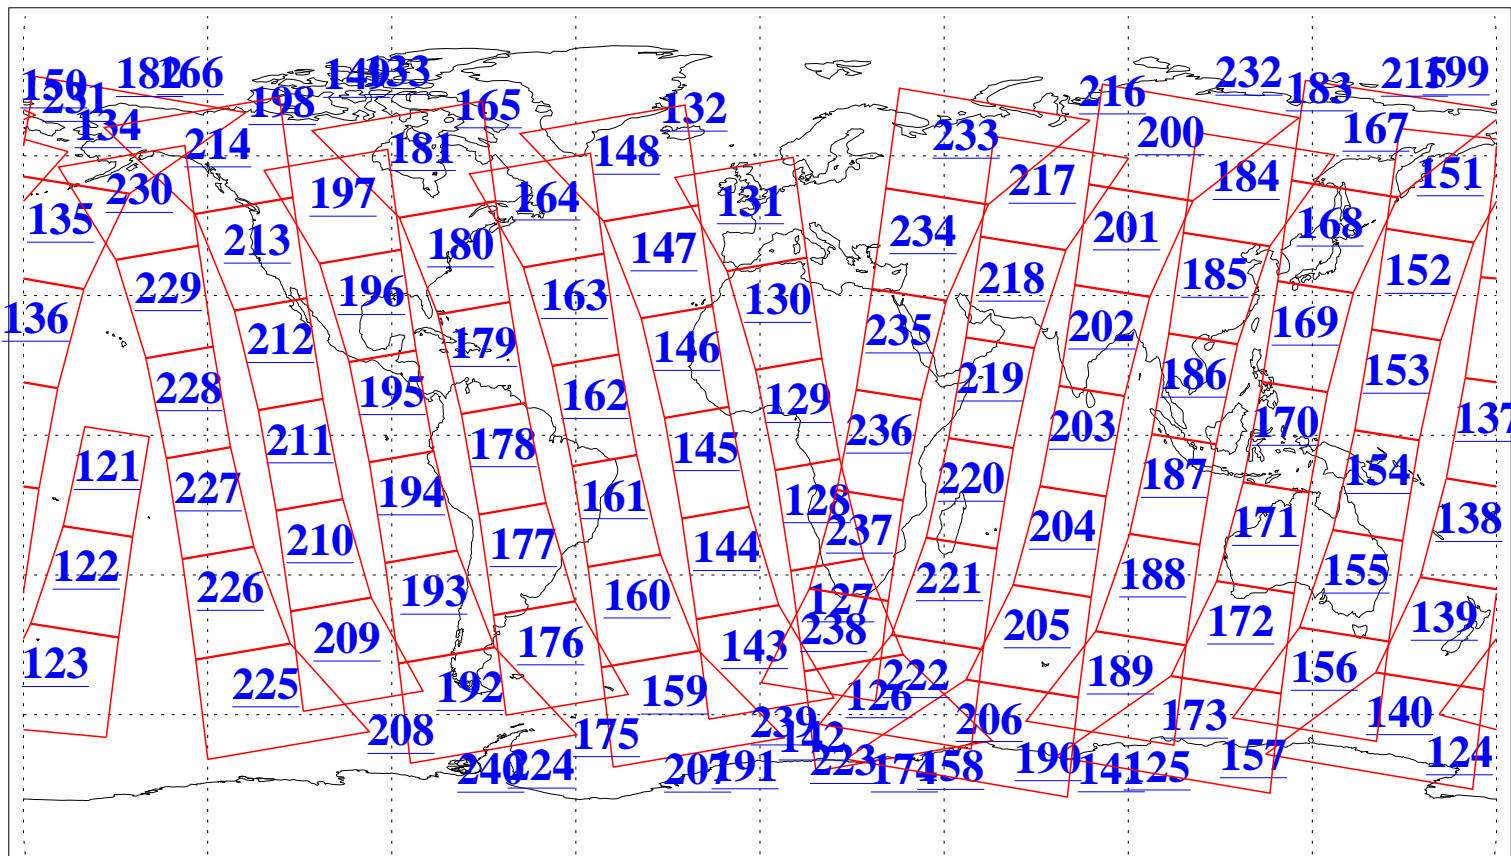

L1B Availability  
AMSU Granules: 240  
HSB Granules: 0  
AIRS Granules: 240

10 May 2015  
DoY 130  
Aqua Day 4754  
Granules: 1 to 120

Granules: 121 to 240

Legend: AMSU Available, HSB Available, AIRS Available

L1B Availability  
AMSU Granules: 240  
HSB Granules: 0  
AIRS Granules: 240

10 May 2015  
DoY 130  
Aqua Day 4754

Ascending Granules

Descending Granules

Legend: AMSU Available, HSB Available, AIRS Available