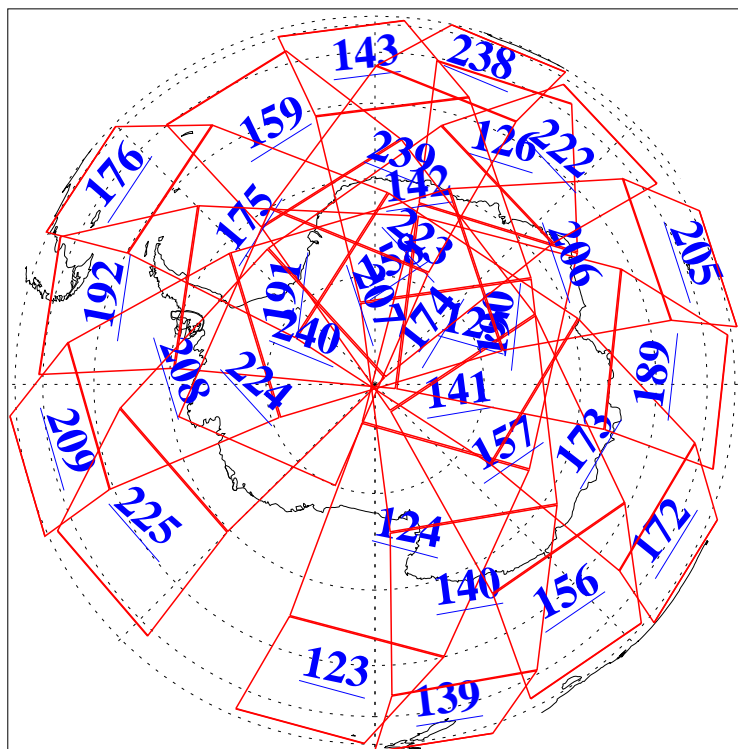

Legend: AMSU Available, HSB Available, AIRS Available