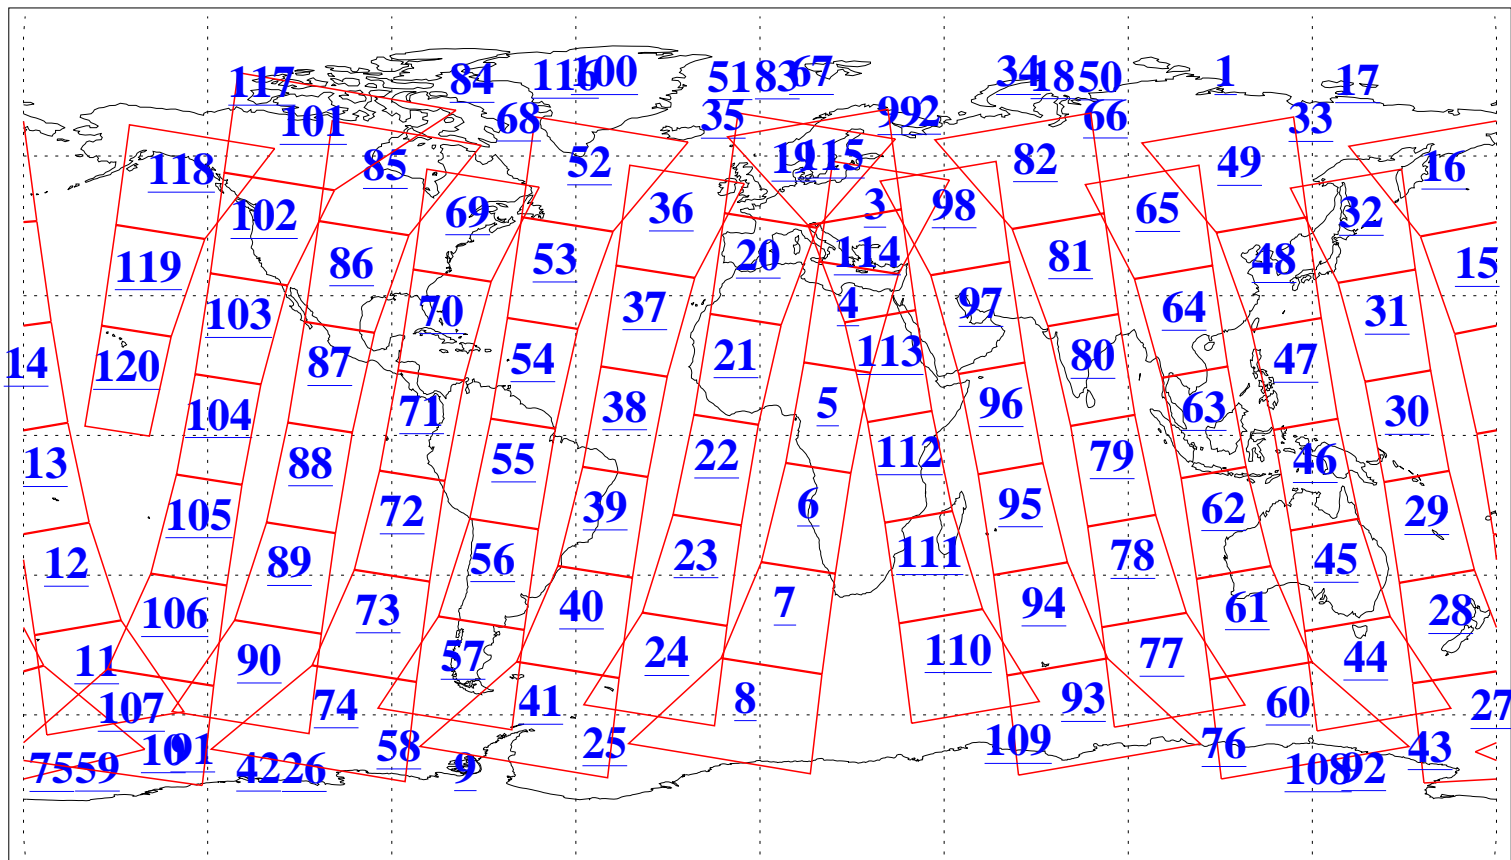

L1B Availability  
AMSU Granules: 240  
HSB Granules: 0  
AIRS Granules: 240

10 May 2015  
DoY 130  
Aqua Day 4754  
Granules: 1 to 120

Granules: 121 to 240

Legend: AMSU Available, HSB Available, AIRS Available

L1B Availability  
AMSU Granules: 240  
HSB Granules: 0  
AIRS Granules: 240

10 May 2015  
DoY 130  
Aqua Day 4754

Ascending Granules

Descending Granules

Legend: AMSU Available, HSB Available, AIRS Available