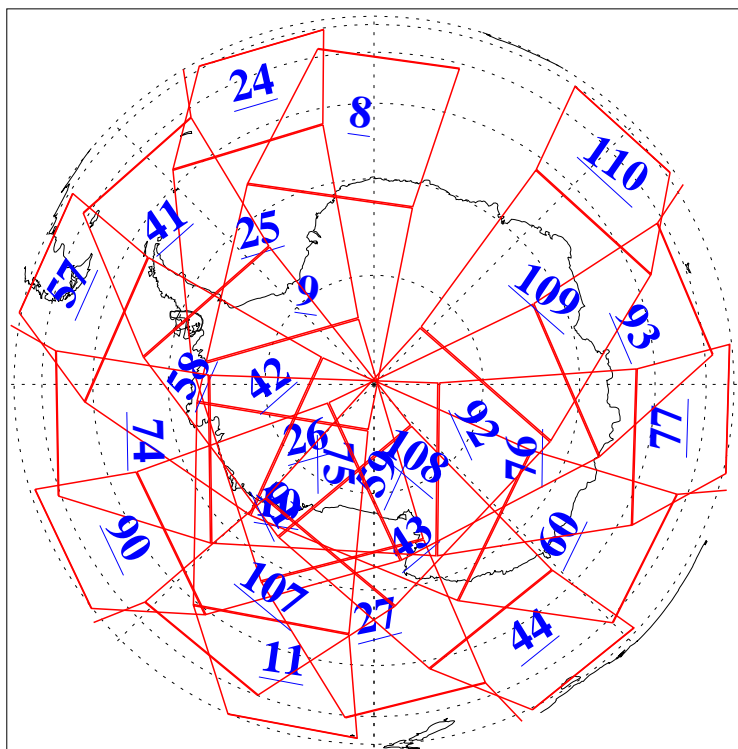

Legend: AMSU Available, HSB Available, AIRS Available