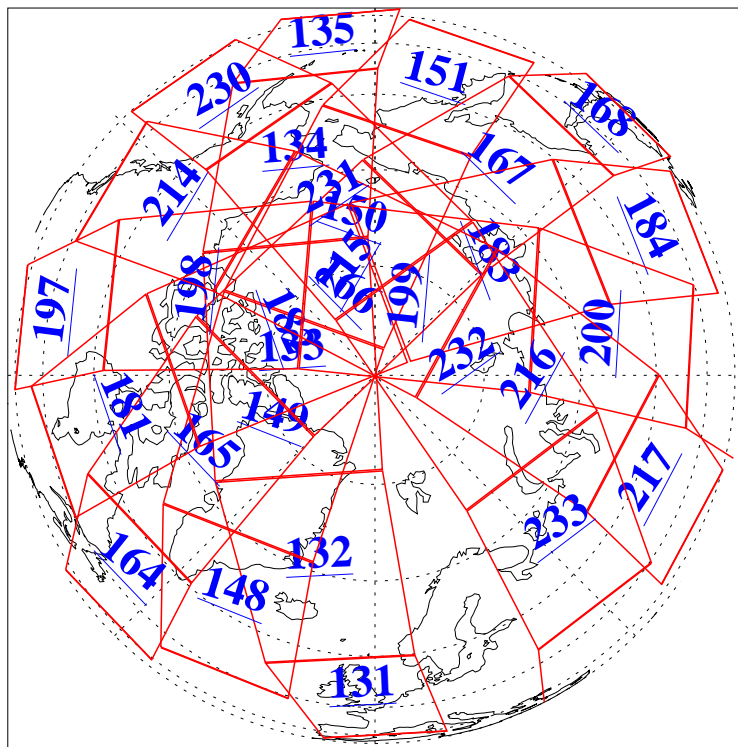

L1B Availability  
AMSU Granules: 240  
HSB Granules: 0  
AIRS Granules: 240

10 May 2015  
DoY 130  
Aqua Day 4754  
Granules: 1 to 120

Granules: 121 to 240

Legend: AMSU Available, HSB Available, AIRS Available

L1B Availability  
AMSU Granules: 240  
HSB Granules: 0  
AIRS Granules: 240

10 May 2015  
DoY 130  
Aqua Day 4754

Ascending Granules

Descending Granules

Legend: AMSU Available, HSB Available, AIRS Available

### Northern Hemisphere Granules