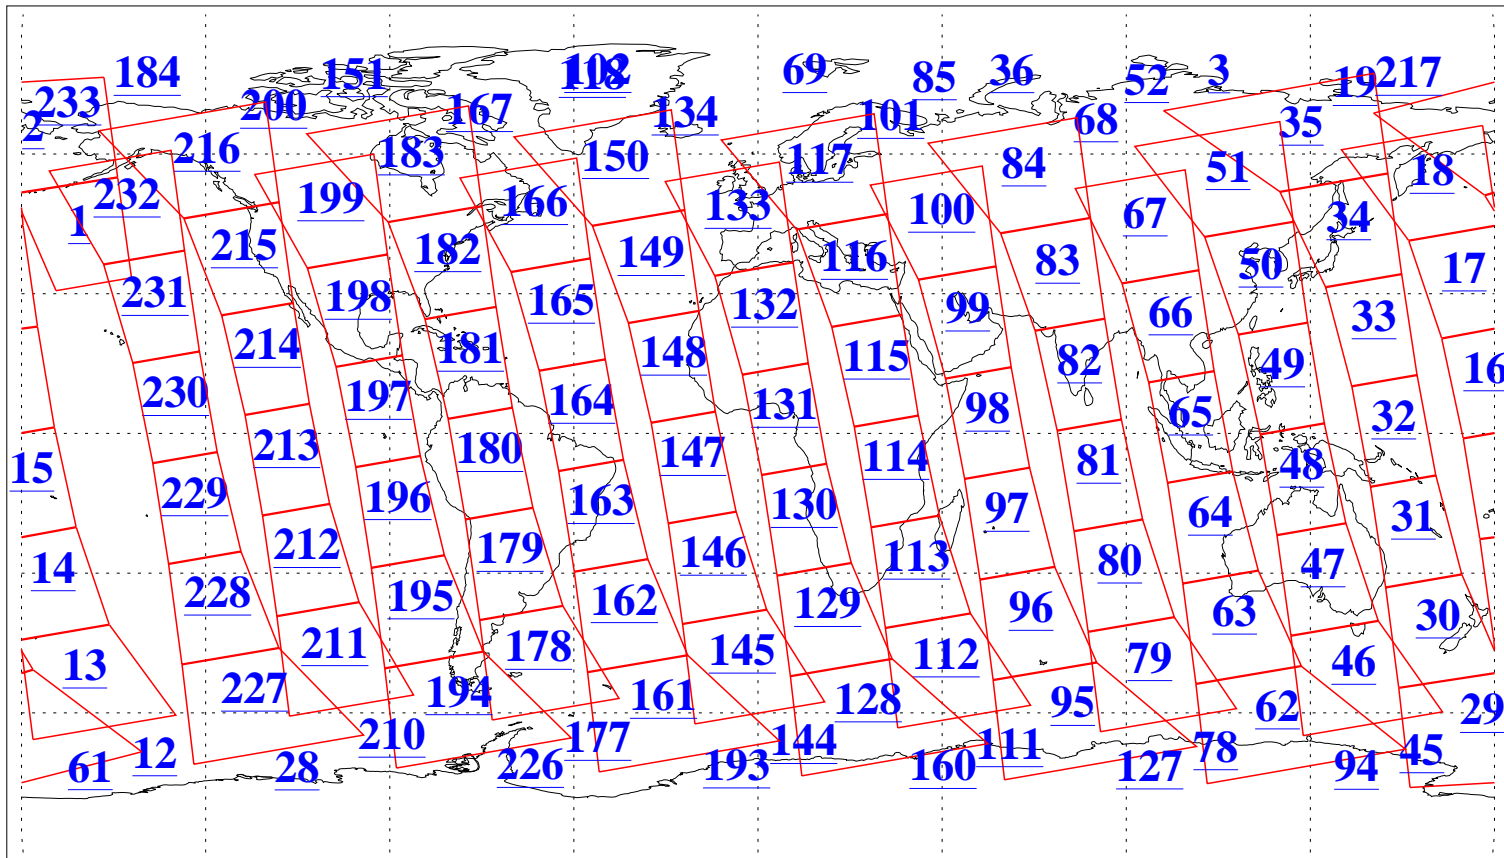

L1B Availability
AMSU Granules: 240
HSB Granules: 0
AIRS Granules: 240

8 May 2015
DoY 128
Aqua Day 4752
Granules: 1 to 120

Granules: 121 to 240

Legend: AMSU Available, HSB Available, AIRS Available

L1B Availability
AMSU Granules: 240
HSB Granules: 0
AIRS Granules: 240

8 May 2015
DoY 128
Aqua Day 4752

Ascending Granules

Descending Granules

Legend: AMSU Available, HSB Available, AIRS Available

L1B Availability
 AMSU Granules: 240
 HSB Granules: 0
 AIRS Granules: 240

8 May 2015
 DoY 128
 Aqua Day 4752

Northern Hemisphere Granules

Southern Hemisphere Granules

Legend: AMSU Available, HSB Available, AIRS Available