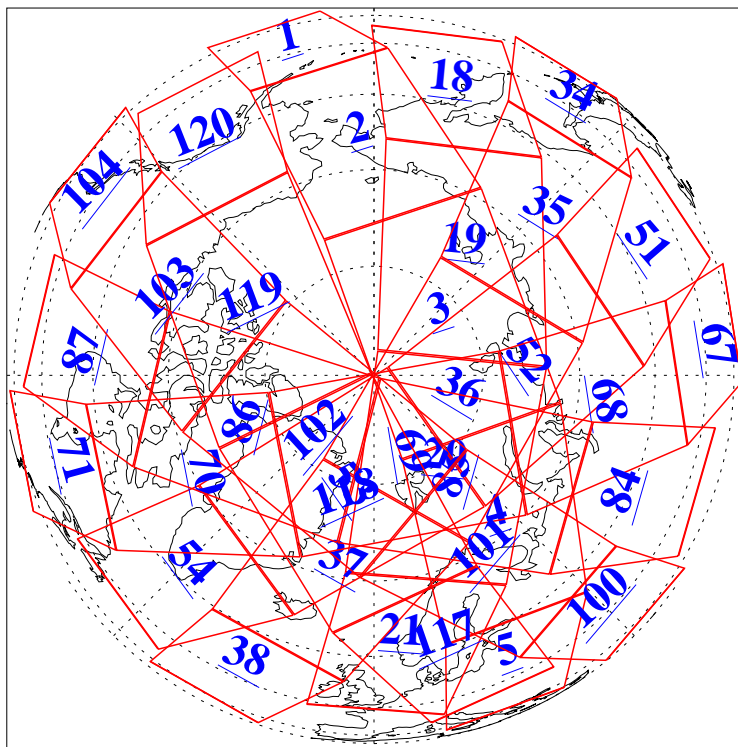

L1B Availability
AMSU Granules: 240
HSB Granules: 0
AIRS Granules: 240

8 May 2015
DoY 128
Aqua Day 4752
Granules: 1 to 120

Granules: 121 to 240

Legend: AMSU Available, HSB Available, AIRS Available

L1B Availability
AMSU Granules: 240
HSB Granules: 0
AIRS Granules: 240

8 May 2015
DoY 128
Aqua Day 4752

Ascending Granules

Descending Granules

Legend: AMSU Available, HSB Available, AIRS Available

L1B Availability
 AMSU Granules: 240
 HSB Granules: 0
 AIRS Granules: 240

8 May 2015
 DoY 128
 Aqua Day 4752

Northern Hemisphere Granules

Southern Hemisphere Granules

Legend: AMSU Available, HSB Available, AIRS Available