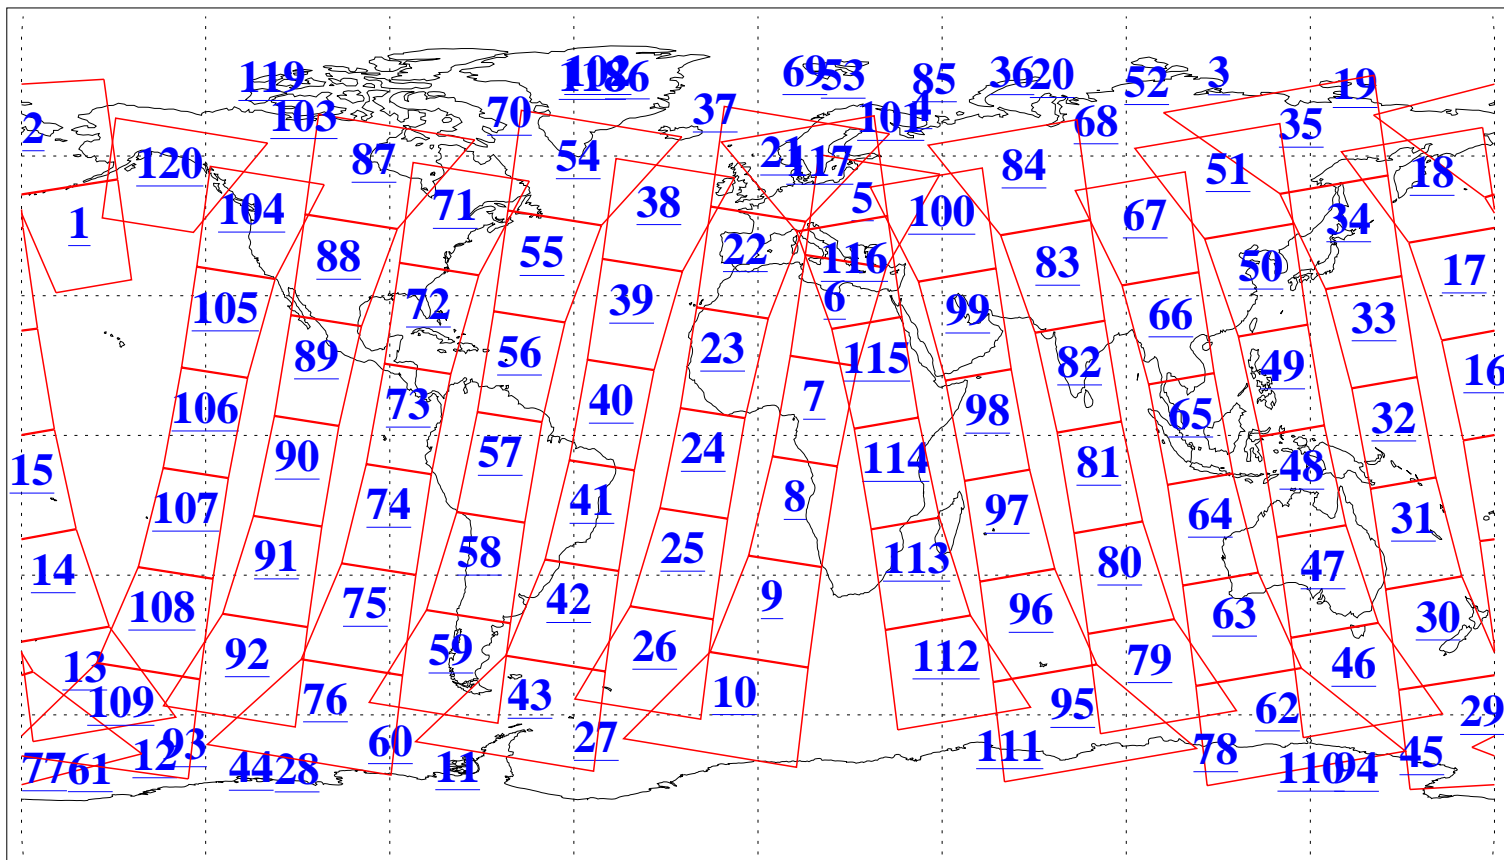

L1B Availability
AMSU Granules: 240
HSB Granules: 0
AIRS Granules: 240

8 May 2015
DoY 128
Aqua Day 4752
Granules: 1 to 120

Granules: 121 to 240

Legend: AMSU Available, HSB Available, AIRS Available

L1B Availability
AMSU Granules: 240
HSB Granules: 0
AIRS Granules: 240

8 May 2015
DoY 128
Aqua Day 4752

Ascending Granules

Descending Granules

Legend: AMSU Available, HSB Available, AIRS Available

L1B Availability
 AMSU Granules: 240
 HSB Granules: 0
 AIRS Granules: 240

8 May 2015
 DoY 128
 Aqua Day 4752

Northern Hemisphere Granules

Southern Hemisphere Granules

Legend: AMSU Available, HSB Available, AIRS Available