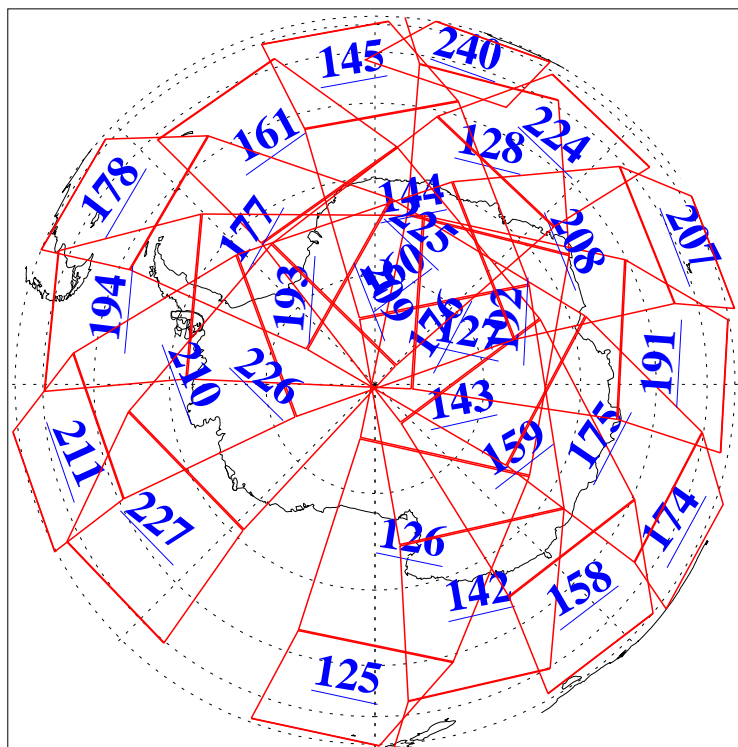

L1B Availability
AMSU Granules: 240
HSB Granules: 0
AIRS Granules: 240

8 May 2015
DoY 128
Aqua Day 4752
Granules: 1 to 120

Granules: 121 to 240

Legend: AMSU Available, HSB Available, AIRS Available

L1B Availability
AMSU Granules: 240
HSB Granules: 0
AIRS Granules: 240

8 May 2015
DoY 128
Aqua Day 4752

Ascending Granules

Descending Granules

Legend: AMSU Available, HSB Available, AIRS Available

L1B Availability
 AMSU Granules: 240
 HSB Granules: 0
 AIRS Granules: 240

8 May 2015
 DoY 128
 Aqua Day 4752

Northern Hemisphere Granules

Southern Hemisphere Granules

Legend: AMSU Available, HSB Available, AIRS Available