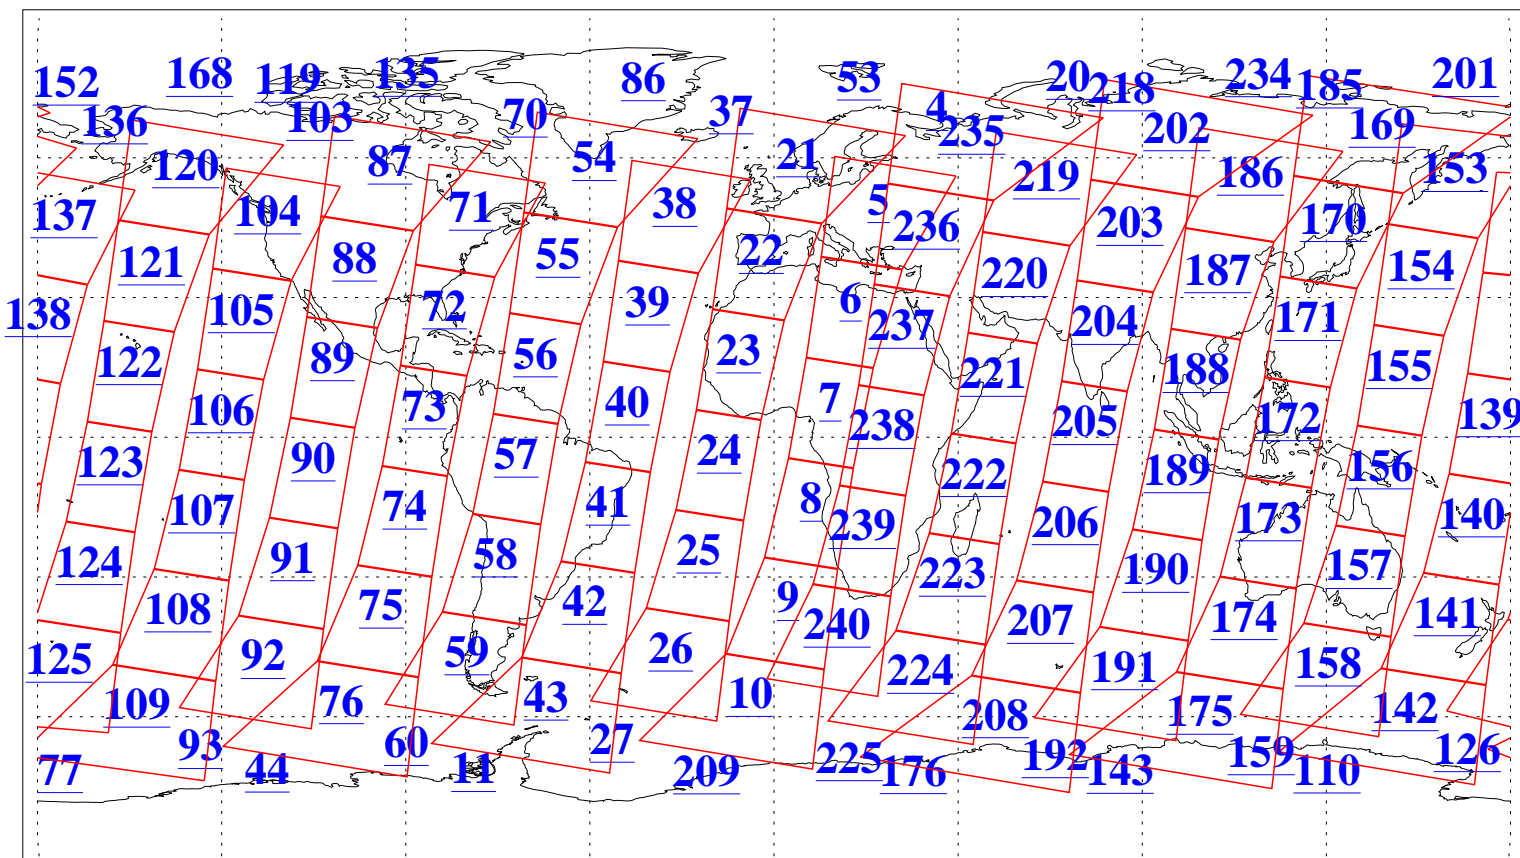

L1B Availability
AMSU Granules: 240
HSB Granules: 0
AIRS Granules: 240

8 May 2015
DoY 128
Aqua Day 4752
Granules: 1 to 120

Granules: 121 to 240

Legend: AMSU Available, HSB Available, AIRS Available

L1B Availability
AMSU Granules: 240
HSB Granules: 0
AIRS Granules: 240

8 May 2015
DoY 128
Aqua Day 4752

Ascending Granules

Descending Granules

Legend: AMSU Available, HSB Available, AIRS Available

L1B Availability
 AMSU Granules: 240
 HSB Granules: 0
 AIRS Granules: 240

8 May 2015
 DoY 128
 Aqua Day 4752

Northern Hemisphere Granules

Southern Hemisphere Granules

Legend: AMSU Available, HSB Available, AIRS Available