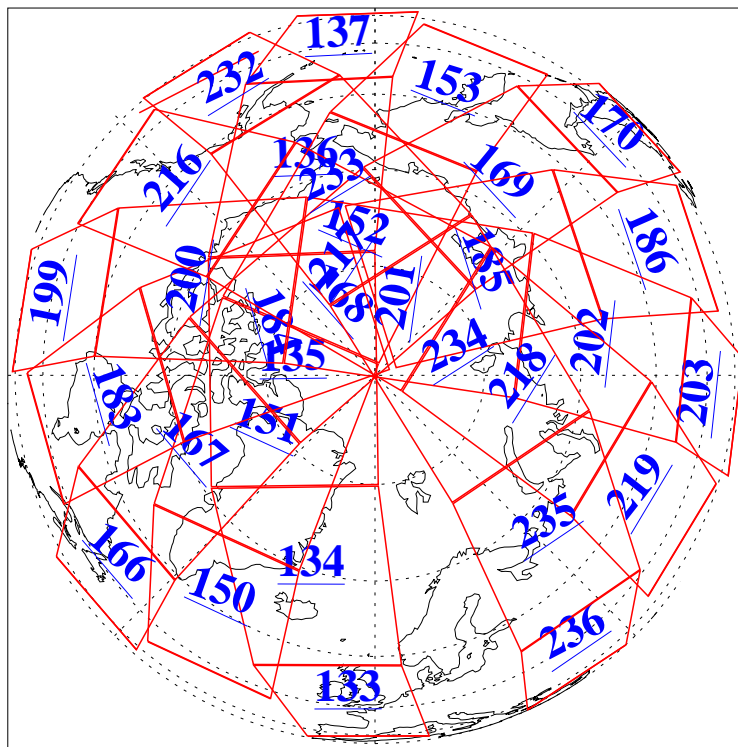

L1B Availability
AMSU Granules: 240
HSB Granules: 0
AIRS Granules: 240

8 May 2015
DoY 128
Aqua Day 4752
Granules: 1 to 120

Granules: 121 to 240

Legend: AMSU Available, HSB Available, AIRS Available

L1B Availability
AMSU Granules: 240
HSB Granules: 0
AIRS Granules: 240

8 May 2015
DoY 128
Aqua Day 4752

Ascending Granules

Descending Granules

Legend: AMSU Available, HSB Available, AIRS Available

L1B Availability
 AMSU Granules: 240
 HSB Granules: 0
 AIRS Granules: 240

8 May 2015
 DoY 128
 Aqua Day 4752

Northern Hemisphere Granules

Southern Hemisphere Granules

Legend: AMSU Available, HSB Available, AIRS Available