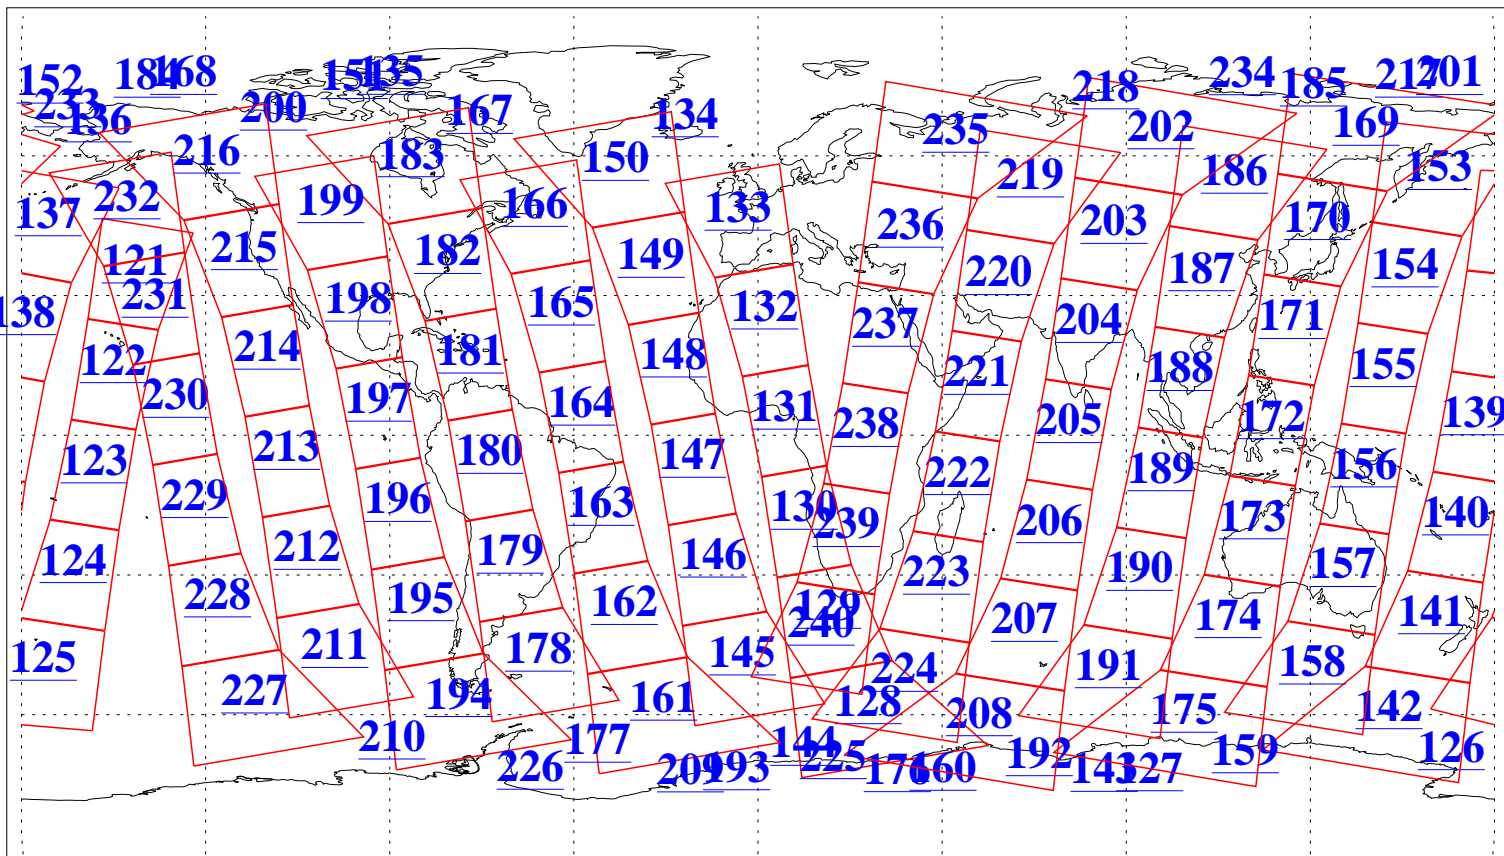

L1B Availability
AMSU Granules: 240
HSB Granules: 0
AIRS Granules: 240

8 May 2015
DoY 128
Aqua Day 4752
Granules: 1 to 120

Granules: 121 to 240

Legend: AMSU Available, HSB Available, AIRS Available

L1B Availability
AMSU Granules: 240
HSB Granules: 0
AIRS Granules: 240

8 May 2015
DoY 128
Aqua Day 4752

Ascending Granules

Descending Granules

Legend: AMSU Available, HSB Available, AIRS Available

L1B Availability
 AMSU Granules: 240
 HSB Granules: 0
 AIRS Granules: 240

8 May 2015
 DoY 128
 Aqua Day 4752

Northern Hemisphere Granules

Southern Hemisphere Granules

Legend: AMSU Available, HSB Available, AIRS Available