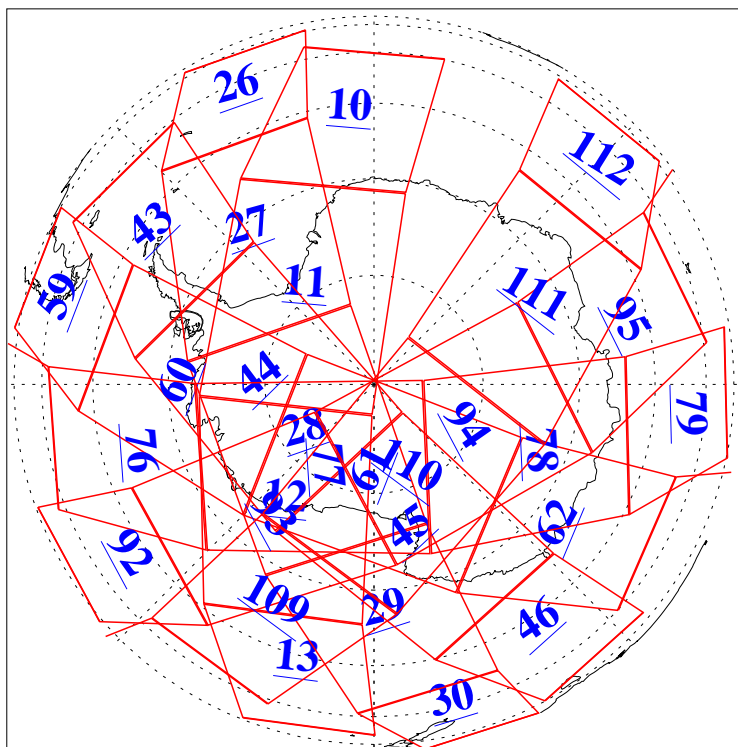

L1B Availability
AMSU Granules: 240
HSB Granules: 0
AIRS Granules: 240

8 May 2015
DoY 128
Aqua Day 4752
Granules: 1 to 120

Granules: 121 to 240

Legend: AMSU Available, HSB Available, AIRS Available

L1B Availability
AMSU Granules: 240
HSB Granules: 0
AIRS Granules: 240

8 May 2015
DoY 128
Aqua Day 4752

Ascending Granules

Descending Granules

Legend: AMSU Available, HSB Available, AIRS Available

L1B Availability
 AMSU Granules: 240
 HSB Granules: 0
 AIRS Granules: 240

8 May 2015
 DoY 128
 Aqua Day 4752

Northern Hemisphere Granules

Southern Hemisphere Granules

Legend: AMSU Available, HSB Available, AIRS Available