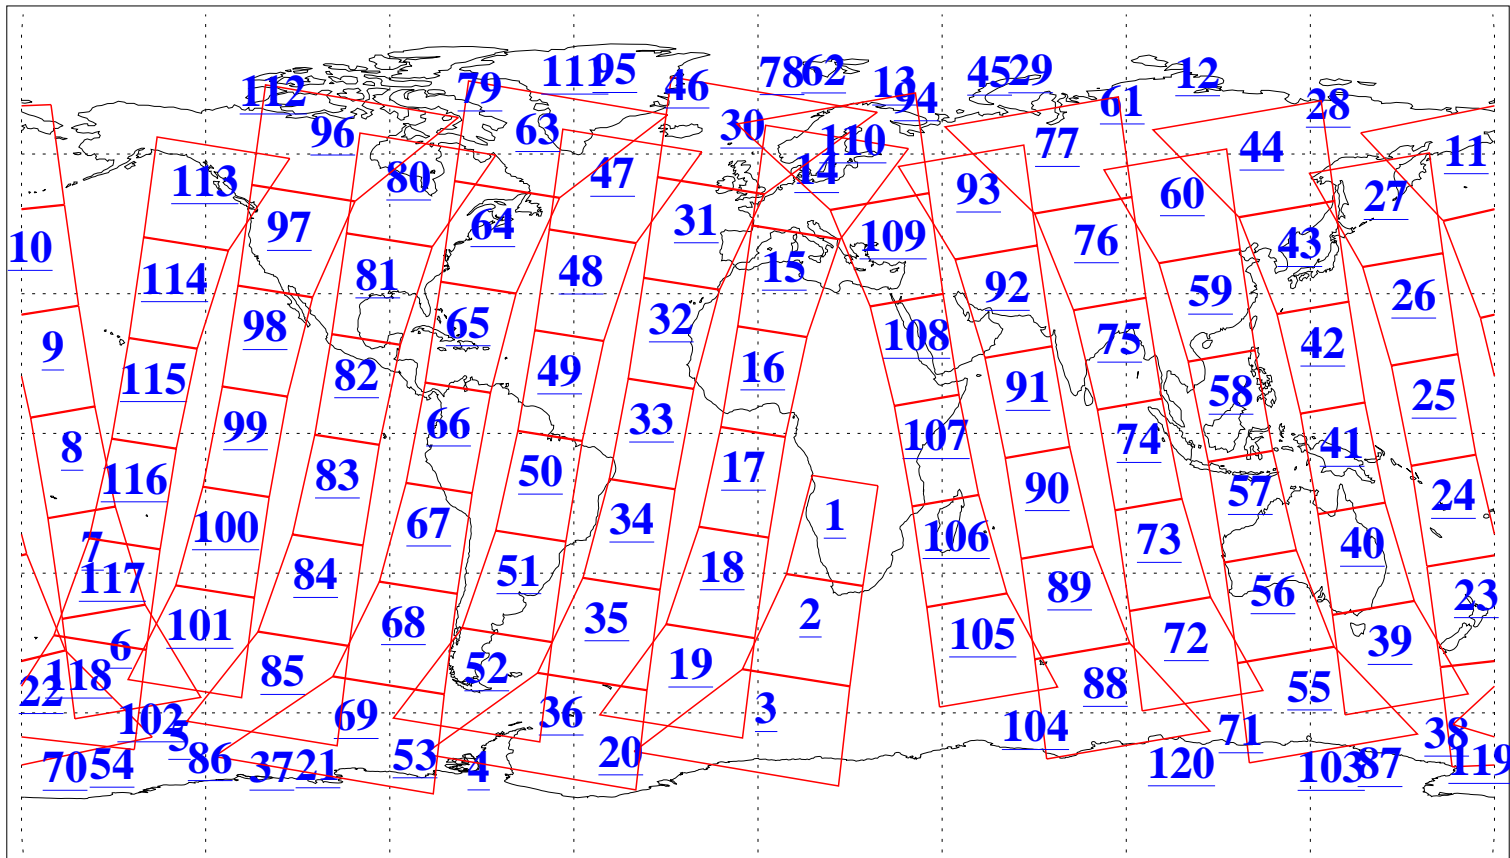

L1B Availability  
AMSU Granules: 240  
HSB Granules: 0  
AIRS Granules: 240

7 May 2015  
DoY 127  
Aqua Day 4751  
Granules: 1 to 120

Granules: 121 to 240

Legend: AMSU Available, HSB Available, AIRS Available

L1B Availability  
AMSU Granules: 240  
HSB Granules: 0  
AIRS Granules: 240

7 May 2015  
DoY 127  
Aqua Day 4751  
Ascending Granules

Descending Granules

Legend: AMSU Available, HSB Available, AIRS Available

L1B Availability  
 AMSU Granules: 240  
 HSB Granules: 0  
 AIRS Granules: 240

7 May 2015  
 DoY 127  
 Aqua Day 4751

Northern Hemisphere Granules

Southern Hemisphere Granules

Legend: AMSU Available, HSB Available, AIRS Available