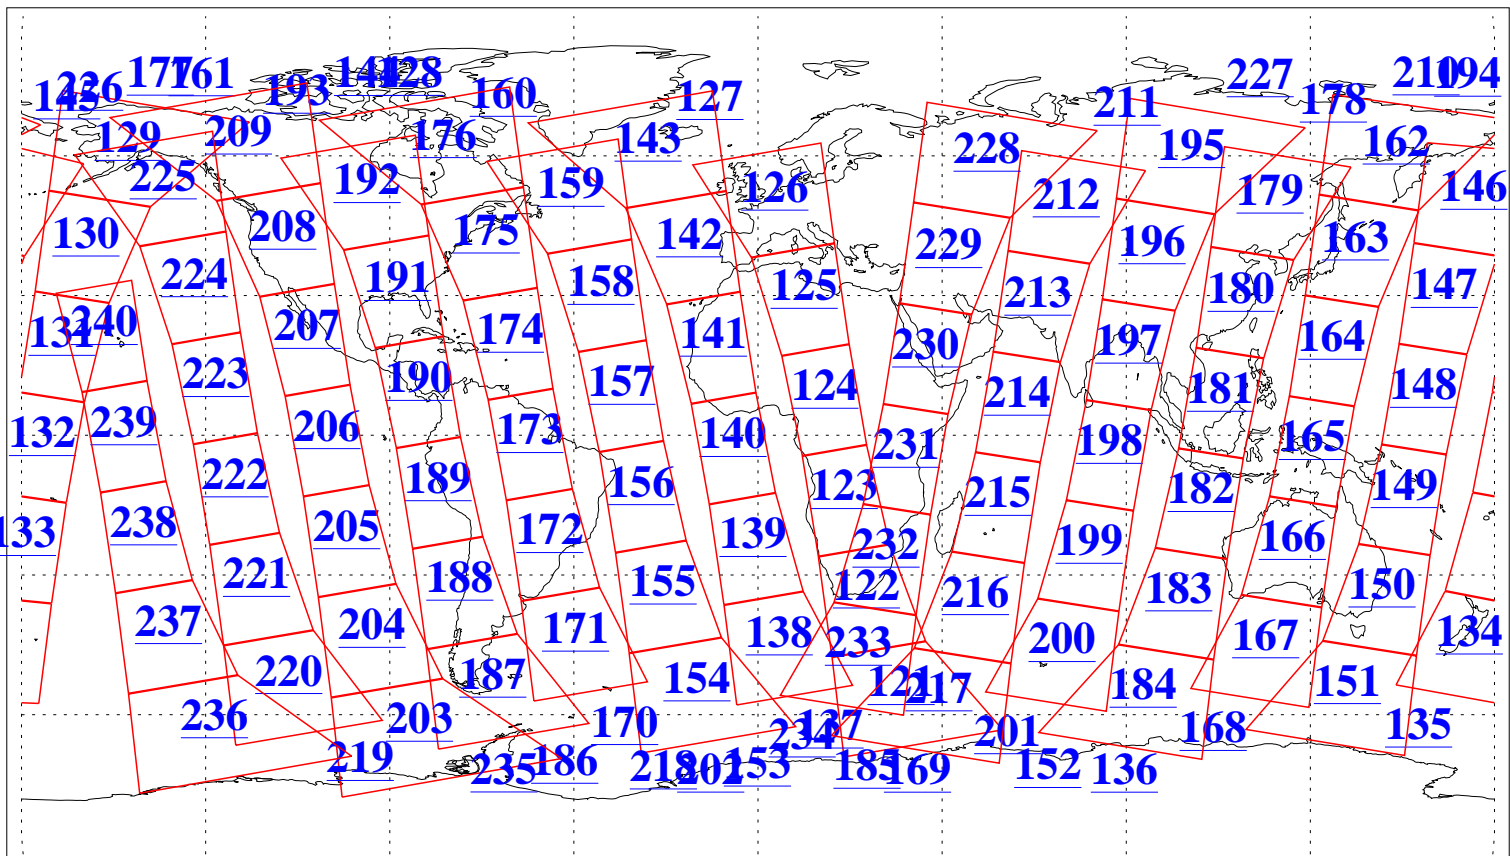

L1B Availability  
AMSU Granules: 240  
HSB Granules: 0  
AIRS Granules: 240

7 May 2015  
DoY 127  
Aqua Day 4751  
Granules: 1 to 120

Granules: 121 to 240

Legend: AMSU Available, HSB Available, AIRS Available

L1B Availability  
AMSU Granules: 240  
HSB Granules: 0  
AIRS Granules: 240

7 May 2015  
DoY 127  
Aqua Day 4751  
Ascending Granules

Descending Granules

Legend: AMSU Available, HSB Available, AIRS Available

L1B Availability  
 AMSU Granules: 240  
 HSB Granules: 0  
 AIRS Granules: 240

7 May 2015  
 DoY 127  
 Aqua Day 4751

Northern Hemisphere Granules

Southern Hemisphere Granules

Legend: AMSU Available, HSB Available, AIRS Available