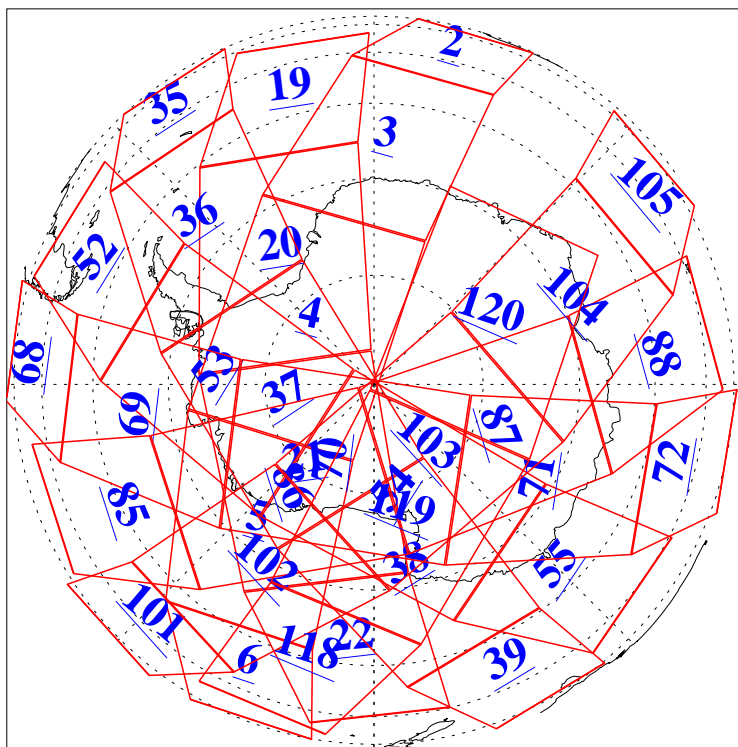

L1B Availability  
AMSU Granules: 240  
HSB Granules: 0  
AIRS Granules: 240

7 May 2015  
DoY 127  
Aqua Day 4751  
Granules: 1 to 120

Granules: 121 to 240

Legend: AMSU Available, HSB Available, AIRS Available

L1B Availability  
AMSU Granules: 240  
HSB Granules: 0  
AIRS Granules: 240

7 May 2015  
DoY 127  
Aqua Day 4751  
Ascending Granules

Descending Granules

Legend: AMSU Available, HSB Available, AIRS Available

L1B Availability  
 AMSU Granules: 240  
 HSB Granules: 0  
 AIRS Granules: 240

7 May 2015  
 DoY 127  
 Aqua Day 4751

Northern Hemisphere Granules

Southern Hemisphere Granules

Legend: AMSU Available, HSB Available, AIRS Available