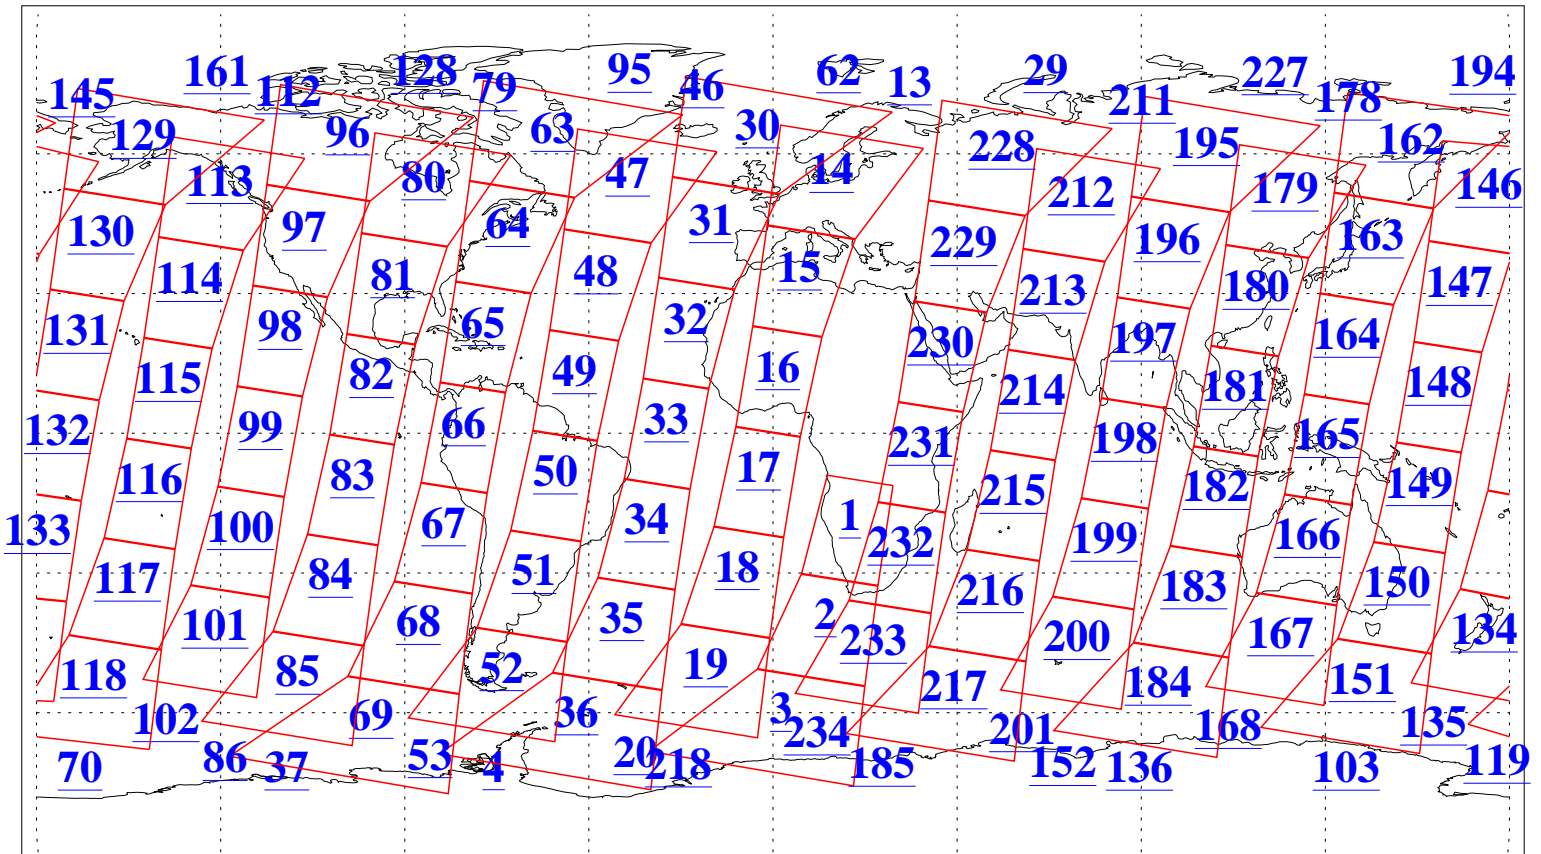

L1B Availability  
AMSU Granules: 240  
HSB Granules: 0  
AIRS Granules: 240

7 May 2015  
DoY 127  
Aqua Day 4751  
Granules: 1 to 120

Granules: 121 to 240

Legend: AMSU Available, HSB Available, AIRS Available

L1B Availability  
AMSU Granules: 240  
HSB Granules: 0  
AIRS Granules: 240

7 May 2015  
DoY 127  
Aqua Day 4751  
Ascending Granules

Descending Granules

Legend: AMSU Available, HSB Available, AIRS Available

L1B Availability  
 AMSU Granules: 240  
 HSB Granules: 0  
 AIRS Granules: 240

7 May 2015  
 DoY 127  
 Aqua Day 4751

Northern Hemisphere Granules

Southern Hemisphere Granules

Legend: AMSU Available, HSB Available, AIRS Available