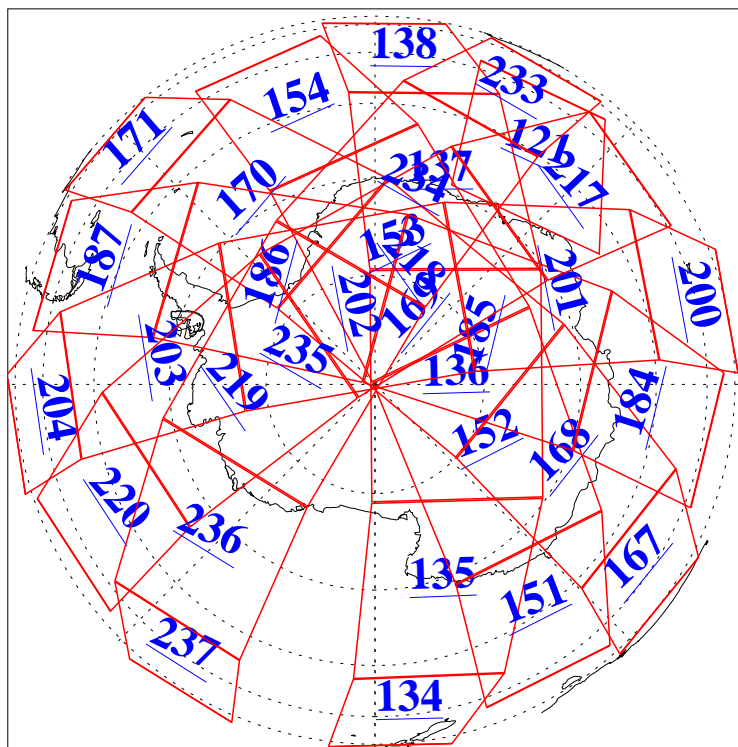

L1B Availability  
AMSU Granules: 240  
HSB Granules: 0  
AIRS Granules: 240

7 May 2015  
DoY 127  
Aqua Day 4751  
Granules: 1 to 120

Granules: 121 to 240

Legend: AMSU Available, HSB Available, AIRS Available

L1B Availability  
AMSU Granules: 240  
HSB Granules: 0  
AIRS Granules: 240

7 May 2015  
DoY 127  
Aqua Day 4751  
Ascending Granules

Descending Granules

Legend: AMSU Available, HSB Available, AIRS Available

L1B Availability  
 AMSU Granules: 240  
 HSB Granules: 0  
 AIRS Granules: 240

7 May 2015  
 DoY 127  
 Aqua Day 4751

Northern Hemisphere Granules

Southern Hemisphere Granules

Legend: AMSU Available, HSB Available, AIRS Available