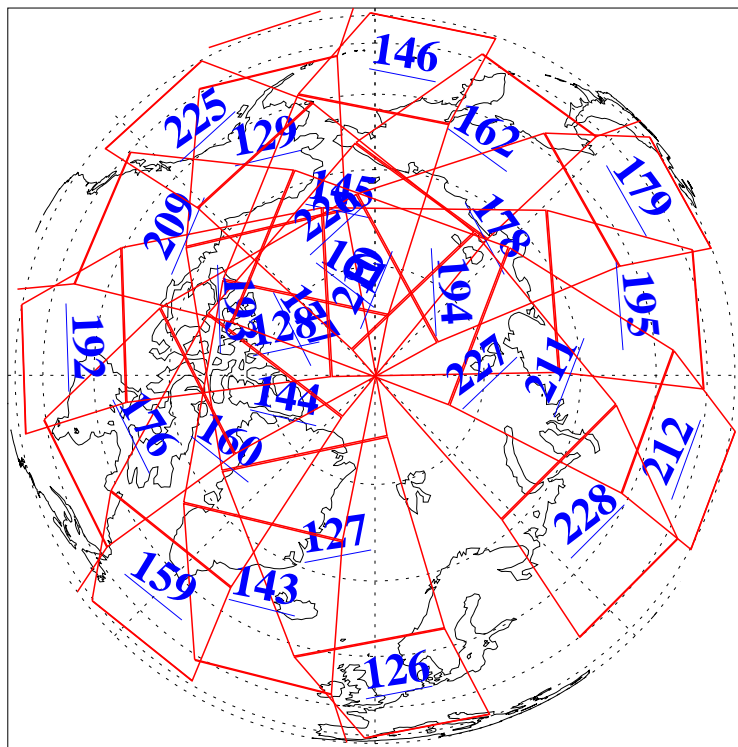

L1B Availability  
AMSU Granules: 240  
HSB Granules: 0  
AIRS Granules: 240

7 May 2015  
DoY 127  
Aqua Day 4751  
Granules: 1 to 120

Granules: 121 to 240

Legend: AMSU Available, HSB Available, AIRS Available

L1B Availability  
AMSU Granules: 240  
HSB Granules: 0  
AIRS Granules: 240

7 May 2015  
DoY 127  
Aqua Day 4751  
Ascending Granules

Descending Granules

Legend: AMSU Available, HSB Available, AIRS Available

L1B Availability  
 AMSU Granules: 240  
 HSB Granules: 0  
 AIRS Granules: 240

7 May 2015  
 DoY 127  
 Aqua Day 4751

Northern Hemisphere Granules

Southern Hemisphere Granules

Legend: AMSU Available, HSB Available, AIRS Available