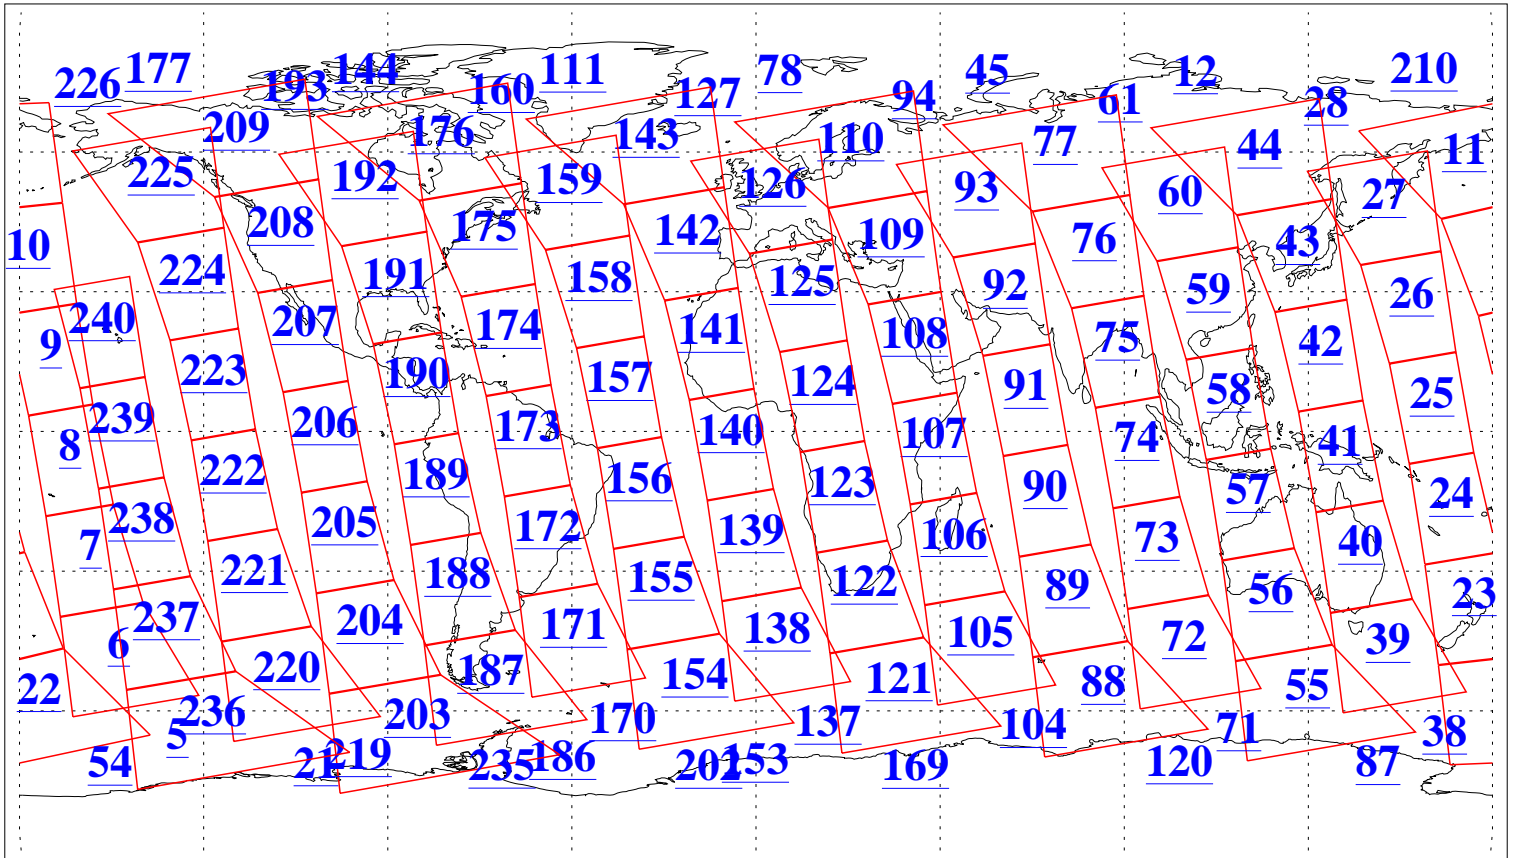

L1B Availability  
AMSU Granules: 240  
HSB Granules: 0  
AIRS Granules: 240

7 May 2015  
DoY 127  
Aqua Day 4751  
Granules: 1 to 120

Granules: 121 to 240

Legend: AMSU Available, HSB Available, AIRS Available

L1B Availability  
AMSU Granules: 240  
HSB Granules: 0  
AIRS Granules: 240

7 May 2015  
DoY 127  
Aqua Day 4751  
Ascending Granules

Descending Granules

Legend: AMSU Available, HSB Available, AIRS Available

L1B Availability  
 AMSU Granules: 240  
 HSB Granules: 0  
 AIRS Granules: 240

7 May 2015  
 DoY 127  
 Aqua Day 4751

Northern Hemisphere Granules

Southern Hemisphere Granules

Legend: AMSU Available, HSB Available, AIRS Available