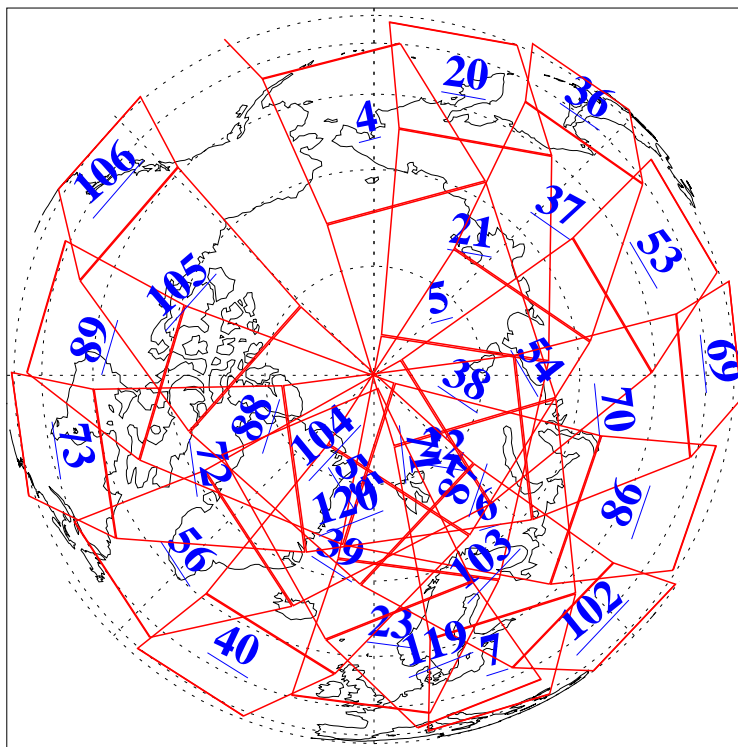

L1B Availability
AMSU Granules: 240
HSB Granules: 0
AIRS Granules: 240

6 May 2015
DoY 126
Aqua Day 4750
Granules: 1 to 120

Granules: 121 to 240

Legend: AMSU Available, HSB Available, AIRS Available

L1B Availability
 AMSU Granules: 240
 HSB Granules: 0
 AIRS Granules: 240

6 May 2015
 DoY 126
 Aqua Day 4750

Ascending Granules

Descending Granules

Legend: AMSU Available, HSB Available, AIRS Available

L1B Availability
AMSU Granules: 240
HSB Granules: 0
AIRS Granules: 240

6 May 2015
DoY 126
Aqua Day 4750

Northern Hemisphere Granules

Southern Hemisphere Granules

Legend: AMSU Available, HSB Available, AIRS Available