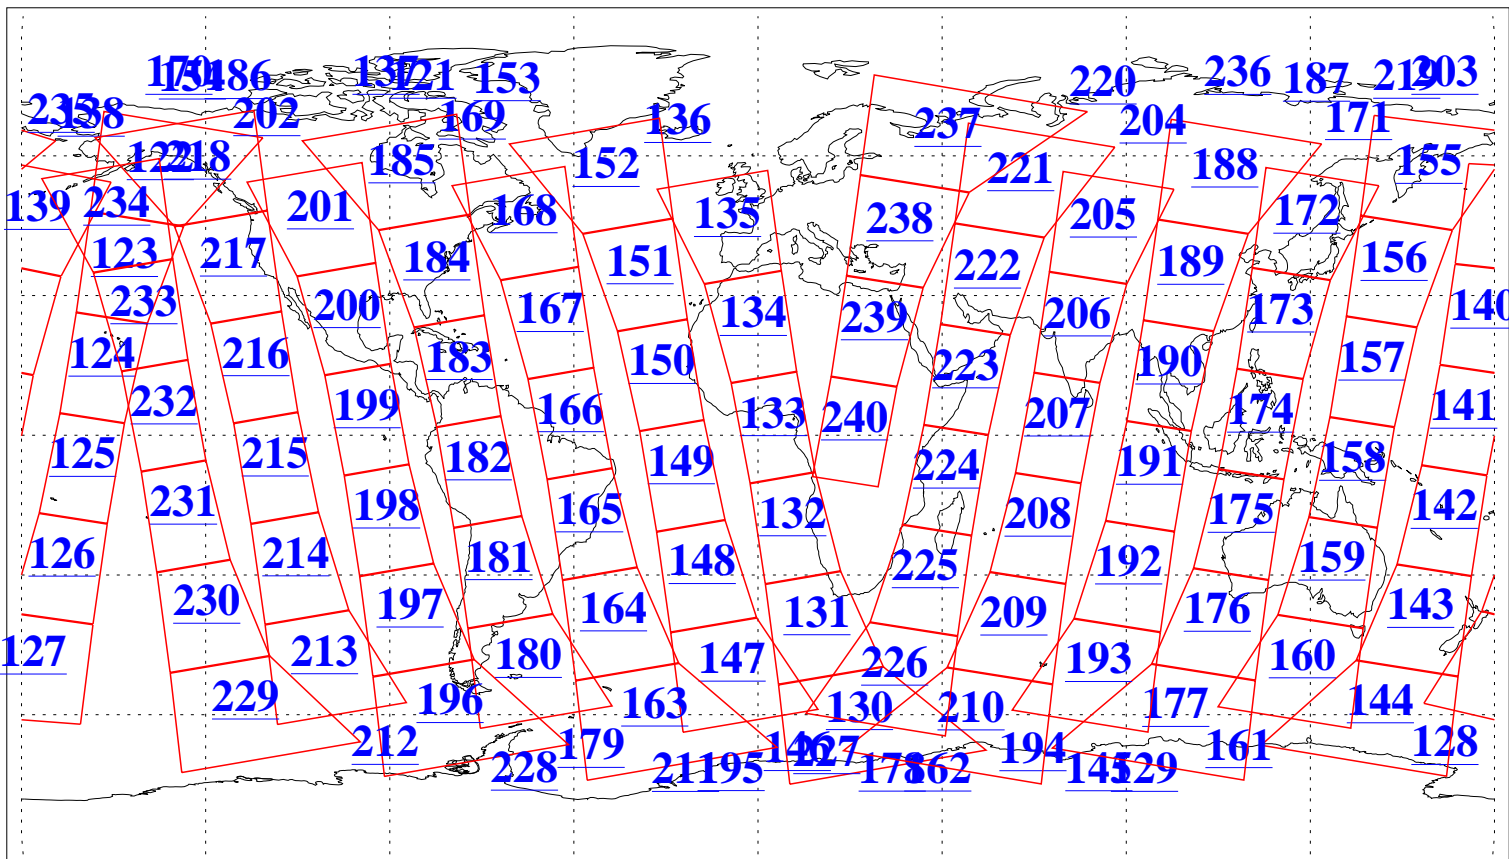

L1B Availability
AMSU Granules: 240
HSB Granules: 0
AIRS Granules: 240

6 May 2015
DoY 126
Aqua Day 4750
Granules: 1 to 120

Granules: 121 to 240

Legend: AMSU Available, HSB Available, AIRS Available

L1B Availability
 AMSU Granules: 240
 HSB Granules: 0
 AIRS Granules: 240

6 May 2015
 DoY 126
 Aqua Day 4750

Ascending Granules

Descending Granules

Legend: AMSU Available, HSB Available, AIRS Available

L1B Availability
AMSU Granules: 240
HSB Granules: 0
AIRS Granules: 240

6 May 2015
DoY 126
Aqua Day 4750

Northern Hemisphere Granules

Southern Hemisphere Granules

Legend: AMSU Available, HSB Available, AIRS Available