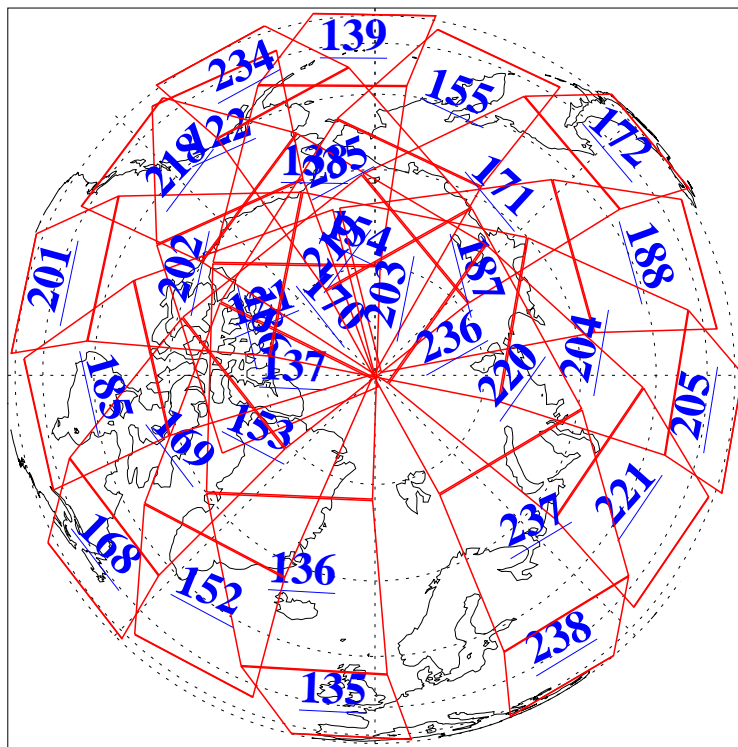

6 May 2015
 DoY 126
 Aqua Day 4750

Ascending Granules

Descending Granules

Legend: AMSU Available, HSB Available, AIRS Available

L1B Availability
AMSU Granules: 240
HSB Granules: 0
AIRS Granules: 240

6 May 2015
DoY 126
Aqua Day 4750

Northern Hemisphere Granules

Southern Hemisphere Granules

Legend: AMSU Available, HSB Available, AIRS Available