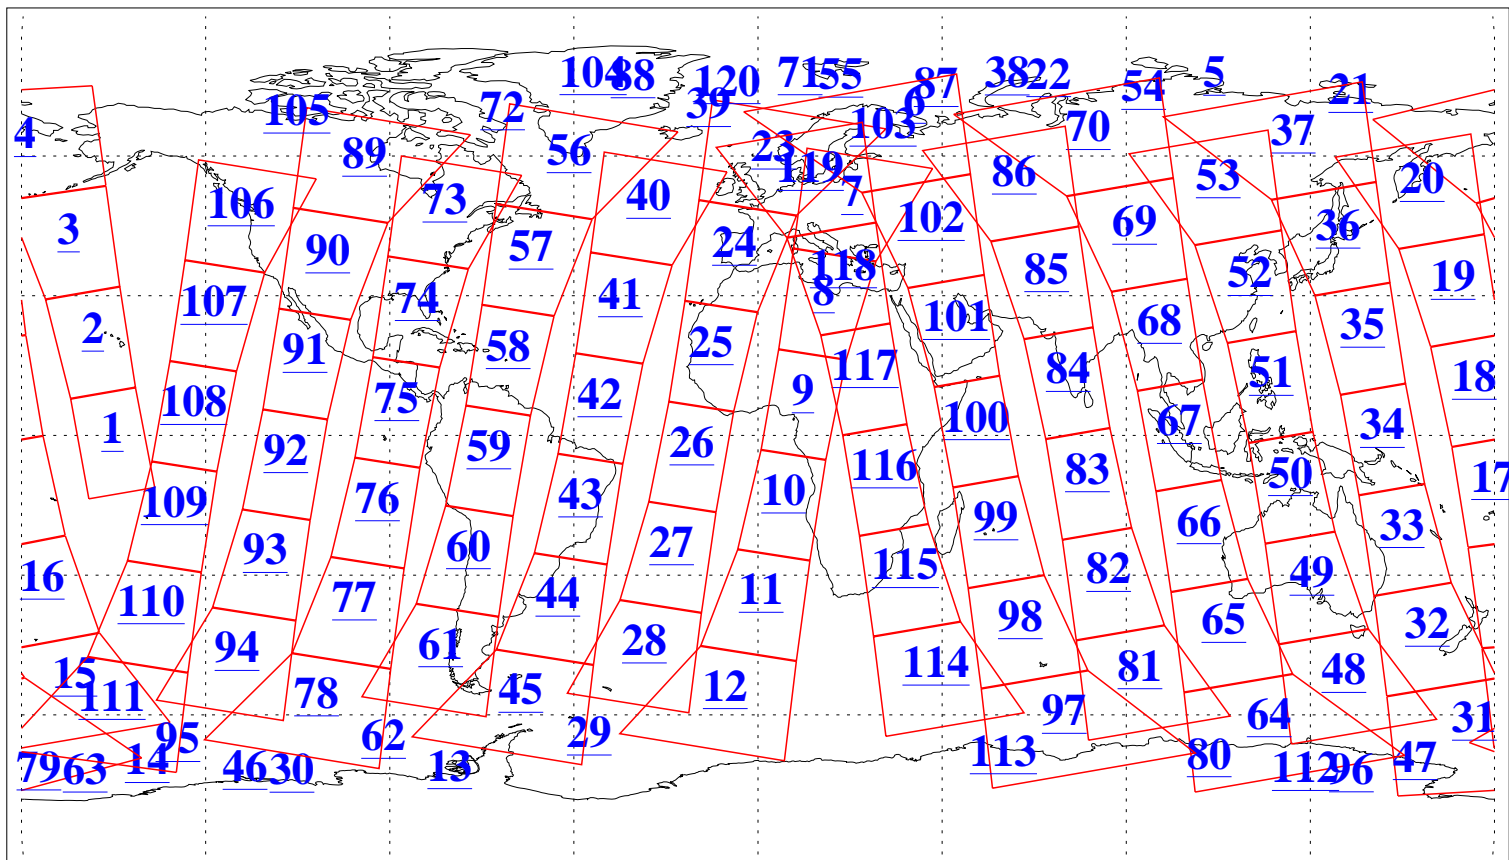

L1B Availability
AMSU Granules: 240
HSB Granules: 0
AIRS Granules: 240

6 May 2015
DoY 126
Aqua Day 4750
Granules: 1 to 120

Granules: 121 to 240

Legend: AMSU Available, HSB Available, AIRS Available

L1B Availability
 AMSU Granules: 240
 HSB Granules: 0
 AIRS Granules: 240

6 May 2015
 DoY 126
 Aqua Day 4750

Ascending Granules

Descending Granules

Legend: AMSU Available, HSB Available, AIRS Available

L1B Availability
AMSU Granules: 240
HSB Granules: 0
AIRS Granules: 240

6 May 2015
DoY 126
Aqua Day 4750

Northern Hemisphere Granules

Southern Hemisphere Granules

Legend: AMSU Available, HSB Available, AIRS Available