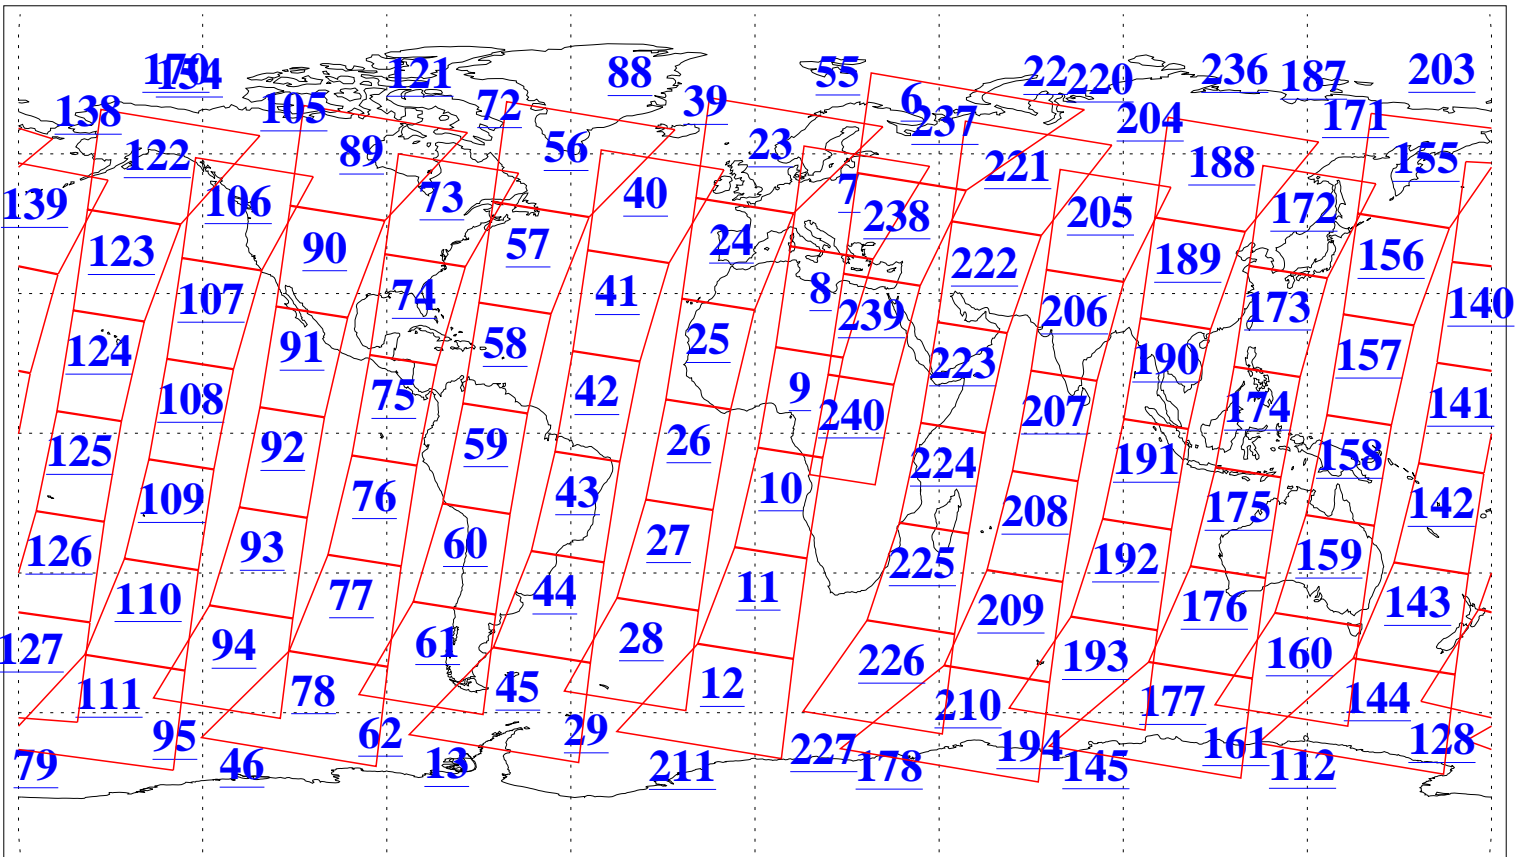

L1B Availability
AMSU Granules: 240
HSB Granules: 0
AIRS Granules: 240

6 May 2015
DoY 126
Aqua Day 4750
Granules: 1 to 120

Granules: 121 to 240

Legend: AMSU Available, HSB Available, AIRS Available

L1B Availability
 AMSU Granules: 240
 HSB Granules: 0
 AIRS Granules: 240

6 May 2015
 DoY 126
 Aqua Day 4750

Ascending Granules

Descending Granules

Legend: AMSU Available, HSB Available, AIRS Available

L1B Availability
AMSU Granules: 240
HSB Granules: 0
AIRS Granules: 240

6 May 2015
DoY 126
Aqua Day 4750

Northern Hemisphere Granules

Southern Hemisphere Granules

Legend: AMSU Available, HSB Available, AIRS Available