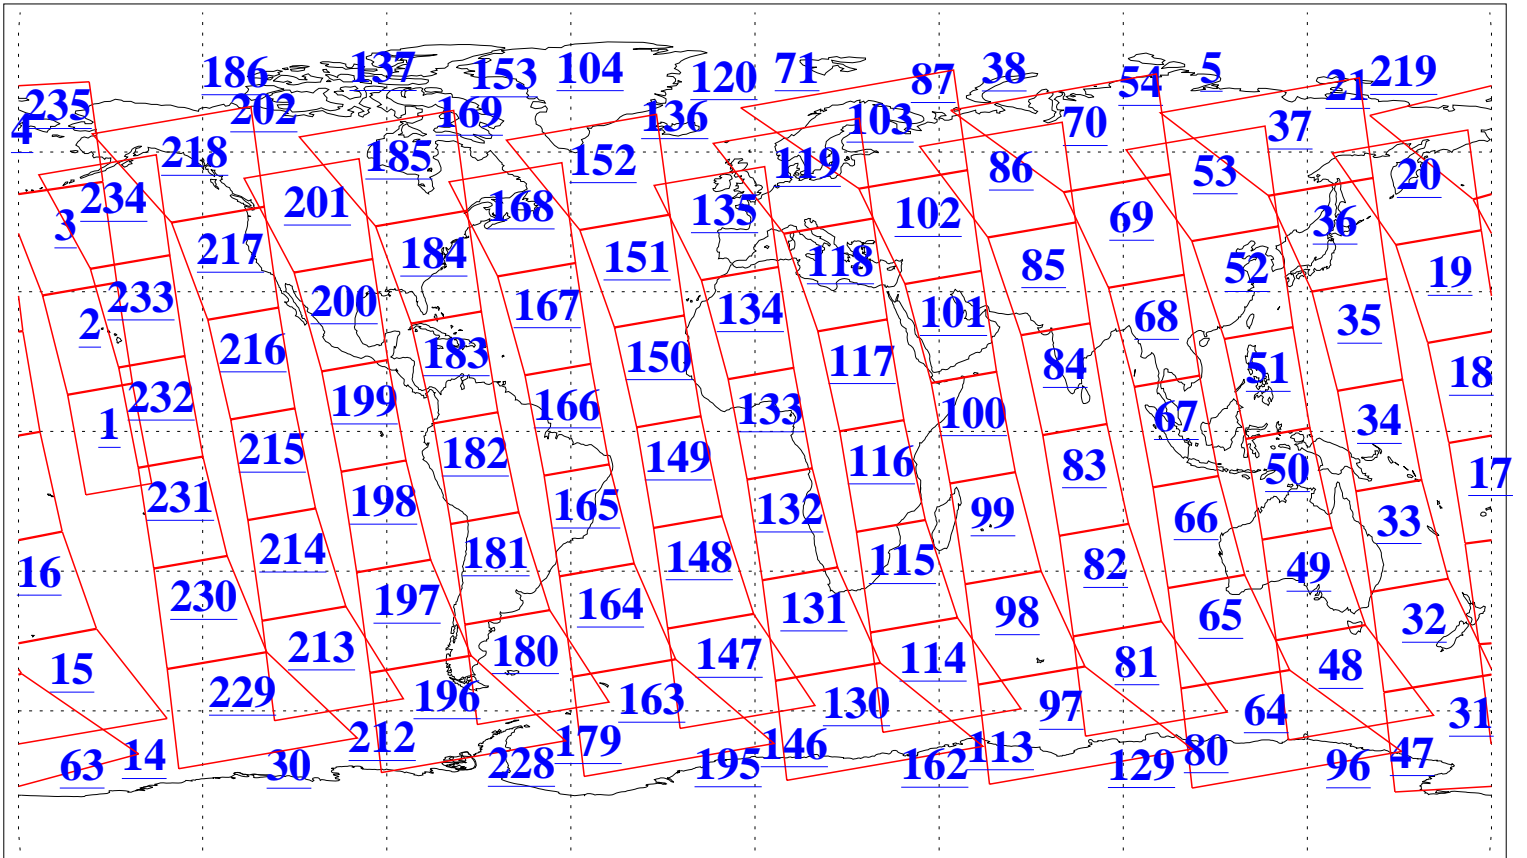

L1B Availability
AMSU Granules: 240
HSB Granules: 0
AIRS Granules: 240

6 May 2015
DoY 126
Aqua Day 4750
Granules: 1 to 120

Granules: 121 to 240

Legend: AMSU Available, HSB Available, AIRS Available

L1B Availability
 AMSU Granules: 240
 HSB Granules: 0
 AIRS Granules: 240

6 May 2015
 DoY 126
 Aqua Day 4750

Ascending Granules

Descending Granules

Legend: AMSU Available, HSB Available, AIRS Available

L1B Availability
AMSU Granules: 240
HSB Granules: 0
AIRS Granules: 240

6 May 2015
DoY 126
Aqua Day 4750

Northern Hemisphere Granules

Southern Hemisphere Granules

Legend: AMSU Available, HSB Available, AIRS Available