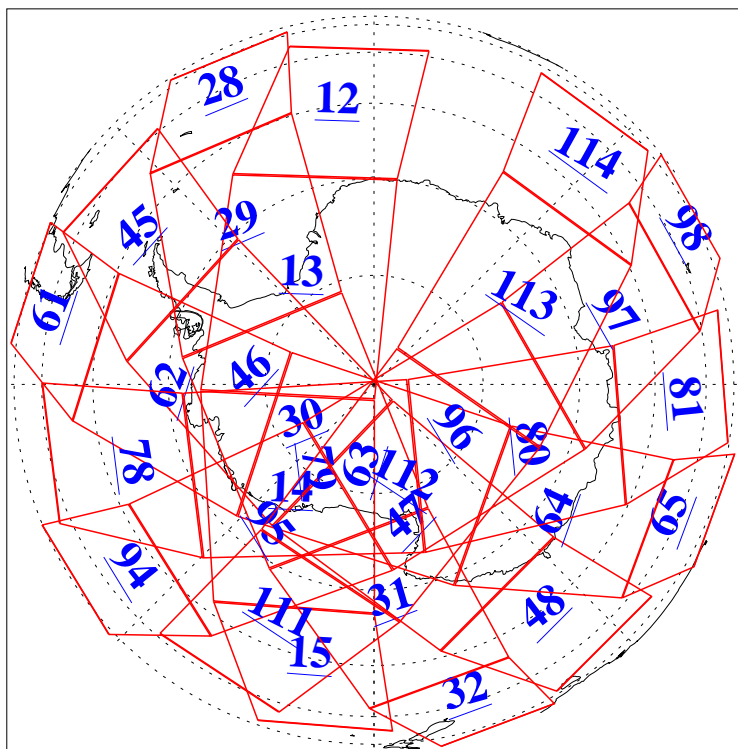

L1B Availability
AMSU Granules: 240
HSB Granules: 0
AIRS Granules: 240

6 May 2015
DoY 126
Aqua Day 4750
Granules: 1 to 120

Granules: 121 to 240

Legend: AMSU Available, HSB Available, AIRS Available

L1B Availability
 AMSU Granules: 240
 HSB Granules: 0
 AIRS Granules: 240

6 May 2015
 DoY 126
 Aqua Day 4750

Ascending Granules

Descending Granules

Legend: AMSU Available, HSB Available, AIRS Available

L1B Availability
AMSU Granules: 240
HSB Granules: 0
AIRS Granules: 240

6 May 2015
DoY 126
Aqua Day 4750

Northern Hemisphere Granules

Southern Hemisphere Granules

Legend: AMSU Available, HSB Available, AIRS Available