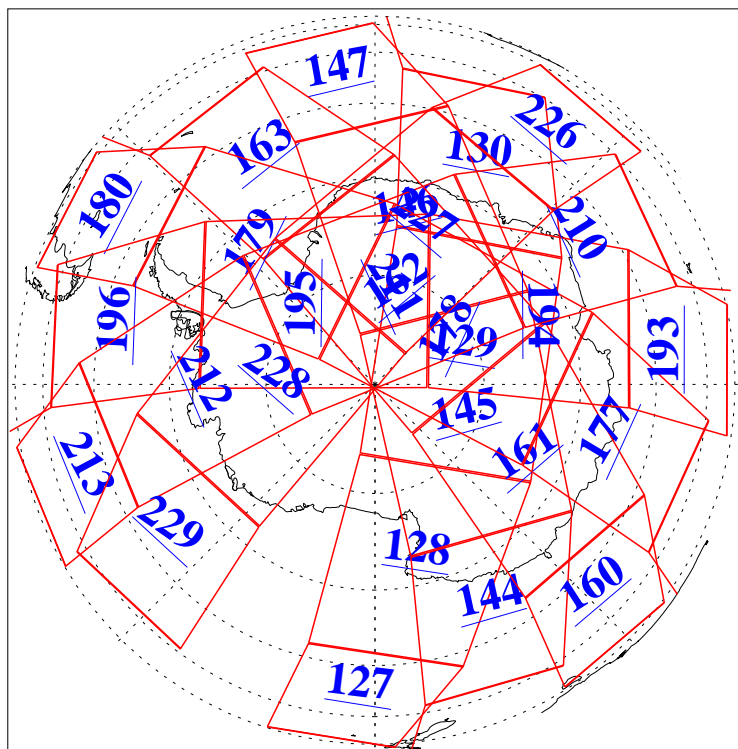

6 May 2015
 DoY 126
 Aqua Day 4750

Ascending Granules

Descending Granules

Legend: AMSU Available, HSB Available, AIRS Available

L1B Availability
AMSU Granules: 240
HSB Granules: 0
AIRS Granules: 240

6 May 2015
DoY 126
Aqua Day 4750

Northern Hemisphere Granules

Southern Hemisphere Granules

Legend: AMSU Available, HSB Available, AIRS Available