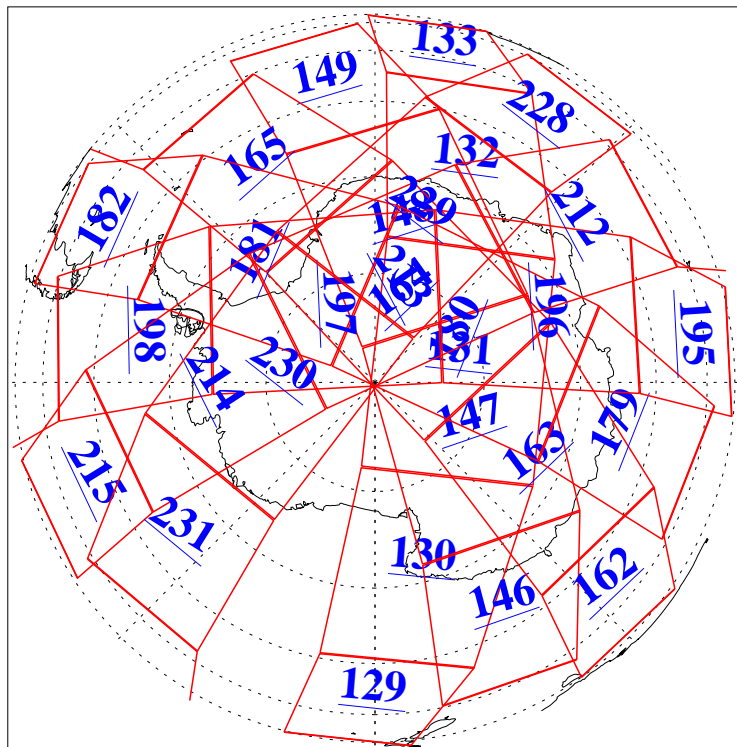

4 May 2015
DoY 124
Aqua Day 4748

Ascending Granules

Descending Granules

Legend: AMSU Available, HSB Available, AIRS Available

L1B Availability
 AMSU Granules: 240
 HSB Granules: 0
 AIRS Granules: 239

4 May 2015
 DoY 124
 Aqua Day 4748

Northern Hemisphere Granules

Southern Hemisphere Granules

Legend: AMSU Available, HSB Available, AIRS Available