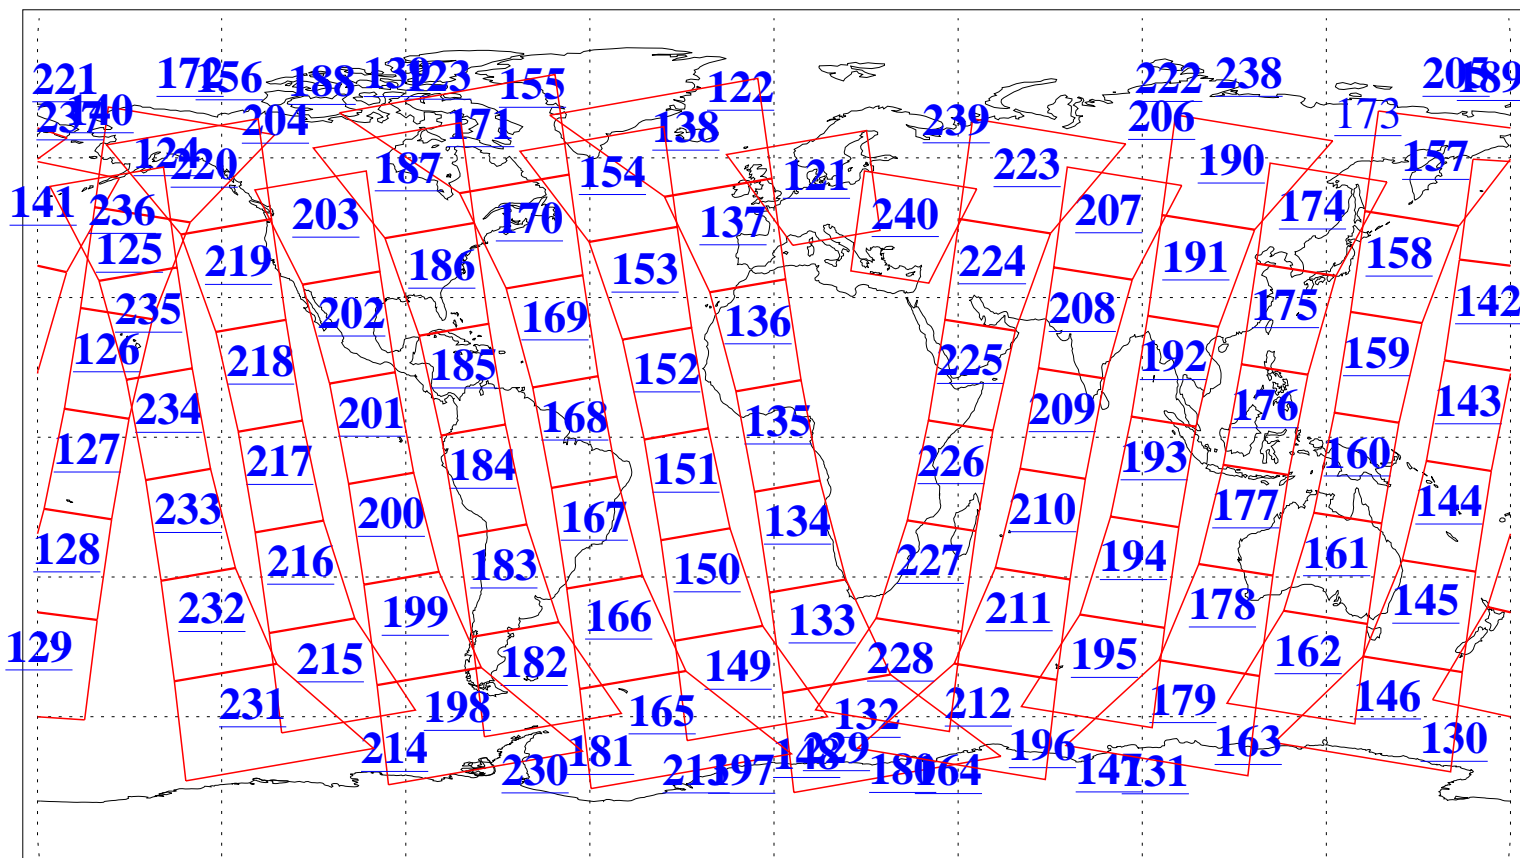

L1B Availability
AMSU Granules: 240
HSB Granules: 0
AIRS Granules: 239

4 May 2015
DoY 124
Aqua Day 4748
Granules: 1 to 120

Granules: 121 to 240

Legend: AMSU Available, HSB Available, AIRS Available

L1B Availability
AMSU Granules: 240
HSB Granules: 0
AIRS Granules: 239

4 May 2015
DoY 124
Aqua Day 4748

Ascending Granules

Descending Granules

Legend: AMSU Available, HSB Available, AIRS Available

L1B Availability
 AMSU Granules: 240
 HSB Granules: 0
 AIRS Granules: 239

4 May 2015
 DoY 124
 Aqua Day 4748