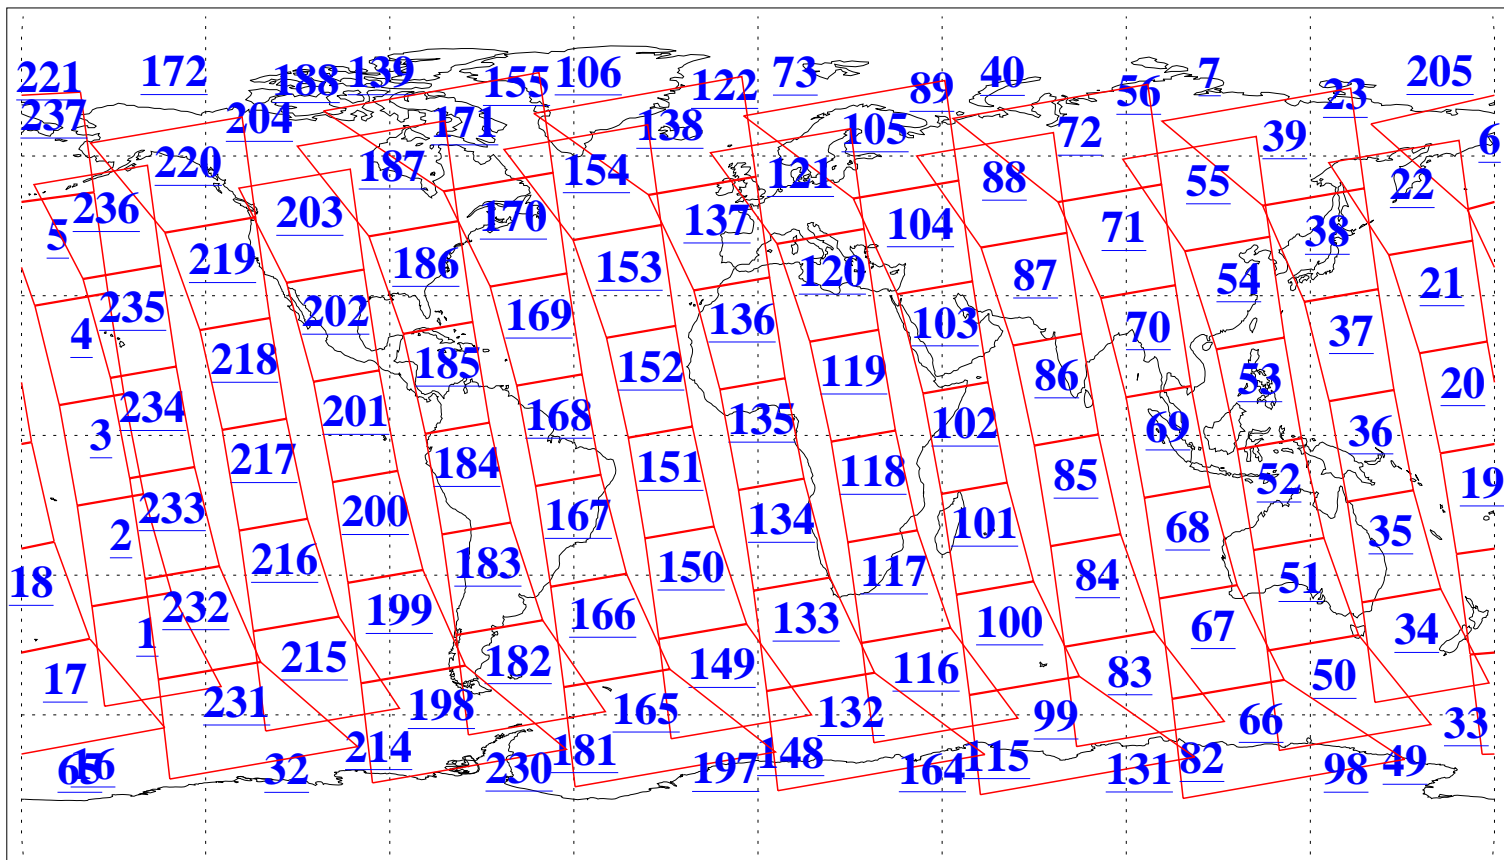

L1B Availability
AMSU Granules: 240
HSB Granules: 0
AIRS Granules: 239

4 May 2015
DoY 124
Aqua Day 4748
Granules: 1 to 120

Granules: 121 to 240

Legend: AMSU Available, HSB Available, AIRS Available

L1B Availability
AMSU Granules: 240
HSB Granules: 0
AIRS Granules: 239

4 May 2015
DoY 124
Aqua Day 4748

Ascending Granules

Descending Granules

Legend: AMSU Available, HSB Available, AIRS Available

L1B Availability
 AMSU Granules: 240
 HSB Granules: 0
 AIRS Granules: 239

4 May 2015
 DoY 124
 Aqua Day 4748

Northern Hemisphere Granules

Southern Hemisphere Granules

Legend: AMSU Available, HSB Available, AIRS Available