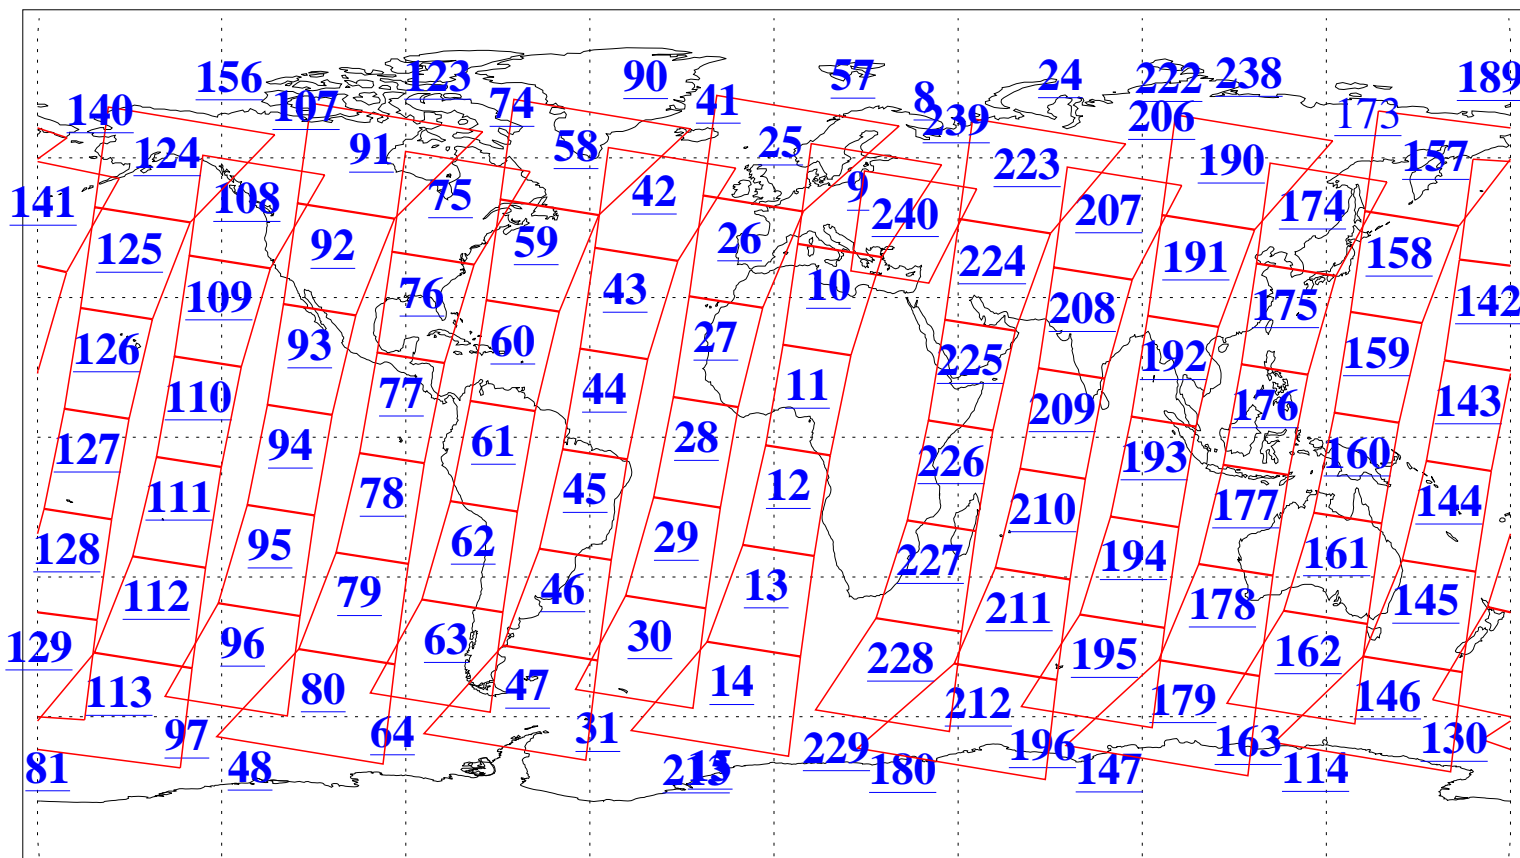

L1B Availability
AMSU Granules: 240
HSB Granules: 0
AIRS Granules: 239

4 May 2015
DoY 124
Aqua Day 4748
Granules: 1 to 120

Granules: 121 to 240

Legend: AMSU Available, HSB Available, AIRS Available

L1B Availability
AMSU Granules: 240
HSB Granules: 0
AIRS Granules: 239

4 May 2015
DoY 124
Aqua Day 4748

Ascending Granules

Descending Granules

Legend: AMSU Available, HSB Available, AIRS Available

L1B Availability
 AMSU Granules: 240
 HSB Granules: 0
 AIRS Granules: 239

4 May 2015
 DoY 124
 Aqua Day 4748

Northern Hemisphere Granules

Southern Hemisphere Granules

Legend: AMSU Available, HSB Available, AIRS Available