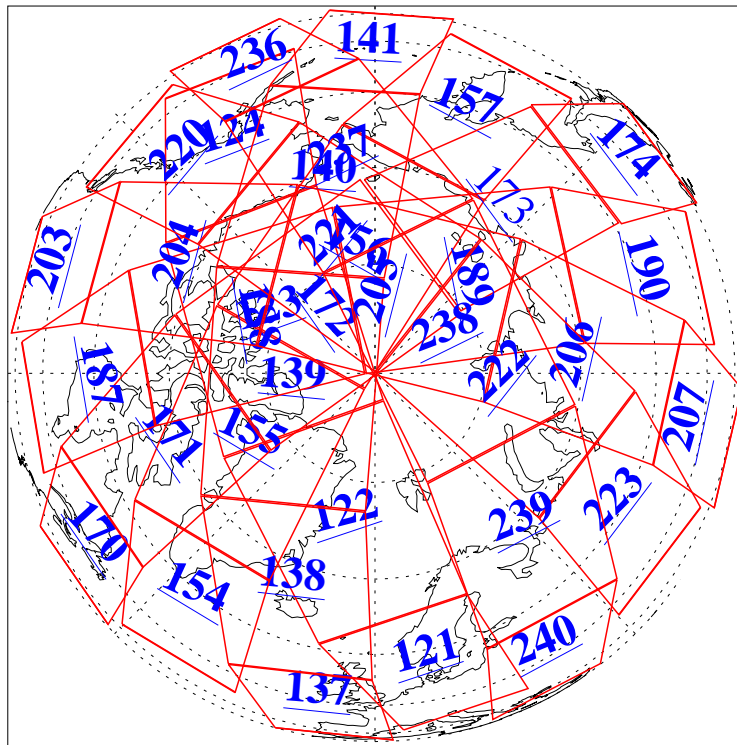

4 May 2015
DoY 124
Aqua Day 4748

Ascending Granules

Descending Granules

Legend: AMSU Available, HSB Available, AIRS Available

L1B Availability
 AMSU Granules: 240
 HSB Granules: 0
 AIRS Granules: 239

4 May 2015
 DoY 124
 Aqua Day 4748

Northern Hemisphere Granules

Southern Hemisphere Granules

Legend: AMSU Available, HSB Available, AIRS Available