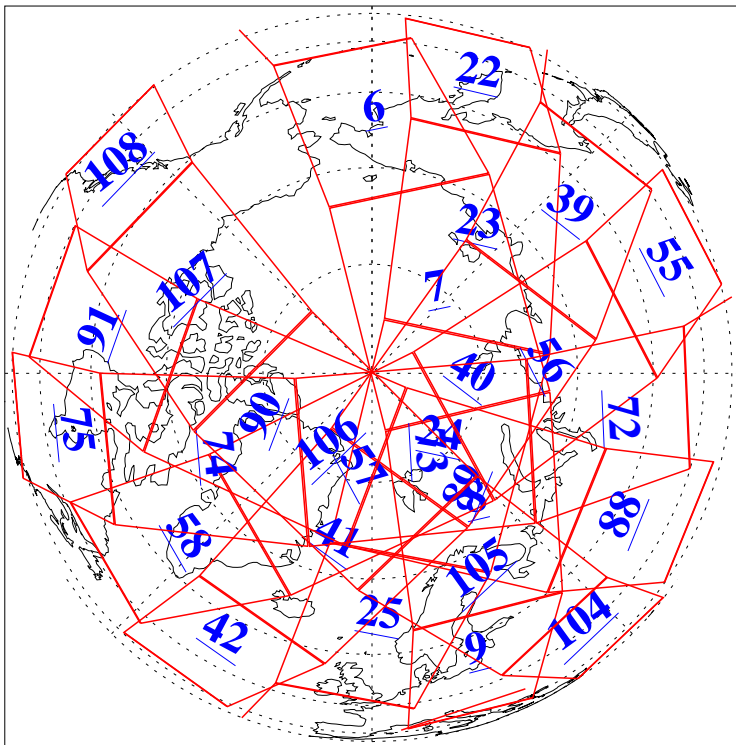

L1B Availability
AMSU Granules: 240
HSB Granules: 0
AIRS Granules: 239

4 May 2015
DoY 124
Aqua Day 4748
Granules: 1 to 120

Granules: 121 to 240

Legend: AMSU Available, HSB Available, AIRS Available

L1B Availability
AMSU Granules: 240
HSB Granules: 0
AIRS Granules: 239

4 May 2015
DoY 124
Aqua Day 4748

Ascending Granules

Descending Granules

Legend: AMSU Available, HSB Available, AIRS Available

L1B Availability
 AMSU Granules: 240
 HSB Granules: 0
 AIRS Granules: 239

4 May 2015
 DoY 124
 Aqua Day 4748

Northern Hemisphere Granules

Southern Hemisphere Granules

Legend: AMSU Available, HSB Available, AIRS Available