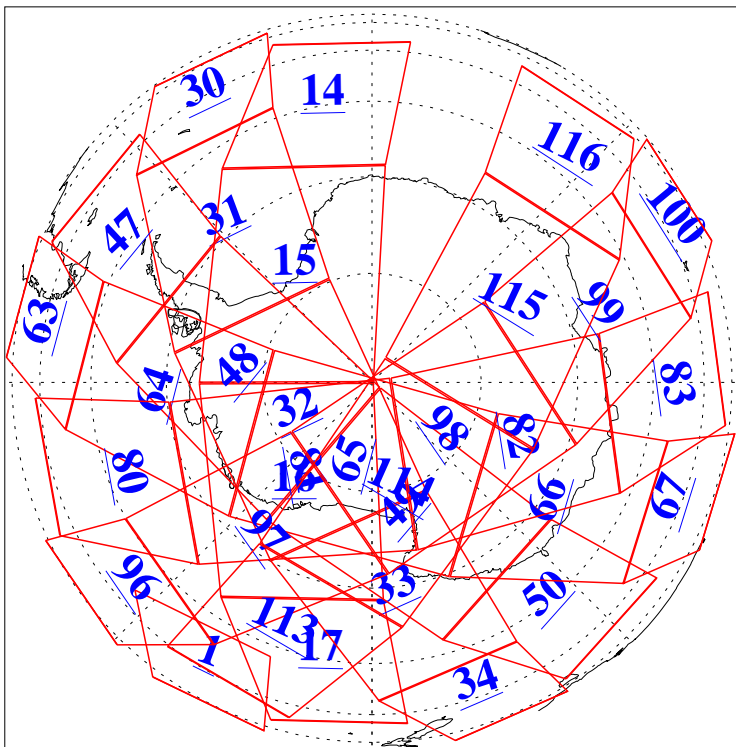

L1B Availability
AMSU Granules: 240
HSB Granules: 0
AIRS Granules: 239

4 May 2015
DoY 124
Aqua Day 4748
Granules: 1 to 120

Granules: 121 to 240

Legend: AMSU Available, HSB Available, AIRS Available

L1B Availability
AMSU Granules: 240
HSB Granules: 0
AIRS Granules: 239

4 May 2015
DoY 124
Aqua Day 4748

Ascending Granules

Descending Granules

Legend: AMSU Available, HSB Available, AIRS Available

L1B Availability
 AMSU Granules: 240
 HSB Granules: 0
 AIRS Granules: 239

4 May 2015
 DoY 124
 Aqua Day 4748

Northern Hemisphere Granules

Southern Hemisphere Granules

Legend: AMSU Available, HSB Available, AIRS Available