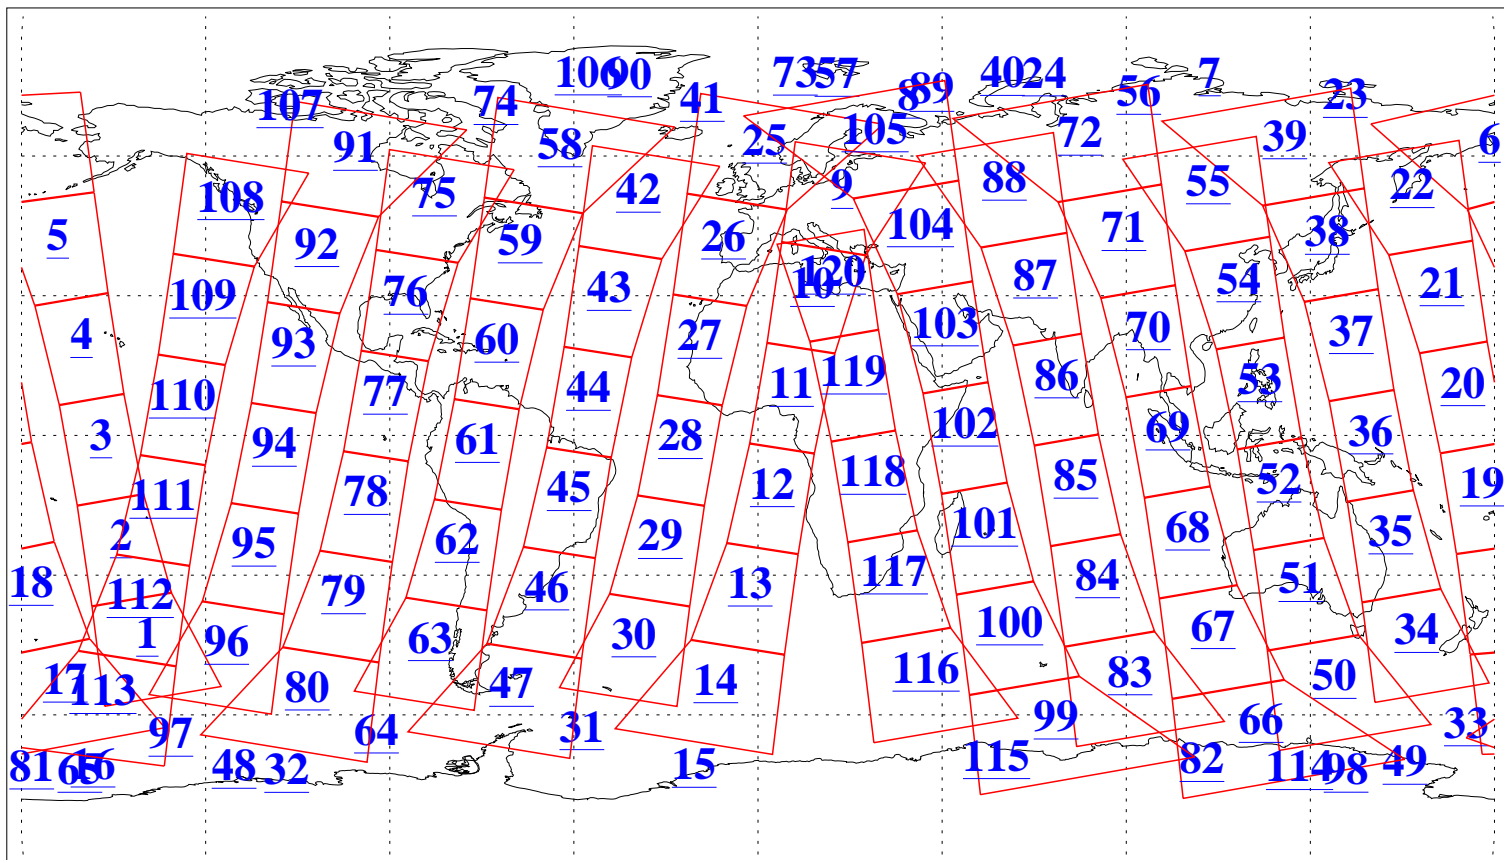

L1B Availability
AMSU Granules: 240
HSB Granules: 0
AIRS Granules: 239

4 May 2015
DoY 124
Aqua Day 4748
Granules: 1 to 120

Granules: 121 to 240

Legend: AMSU Available, HSB Available, AIRS Available

L1B Availability
AMSU Granules: 240
HSB Granules: 0
AIRS Granules: 239

4 May 2015
DoY 124
Aqua Day 4748

Ascending Granules

Descending Granules

Legend: AMSU Available, HSB Available, AIRS Available

L1B Availability
 AMSU Granules: 240
 HSB Granules: 0
 AIRS Granules: 239

4 May 2015
 DoY 124
 Aqua Day 4748

Northern Hemisphere Granules

Southern Hemisphere Granules

Legend: AMSU Available, HSB Available, AIRS Available