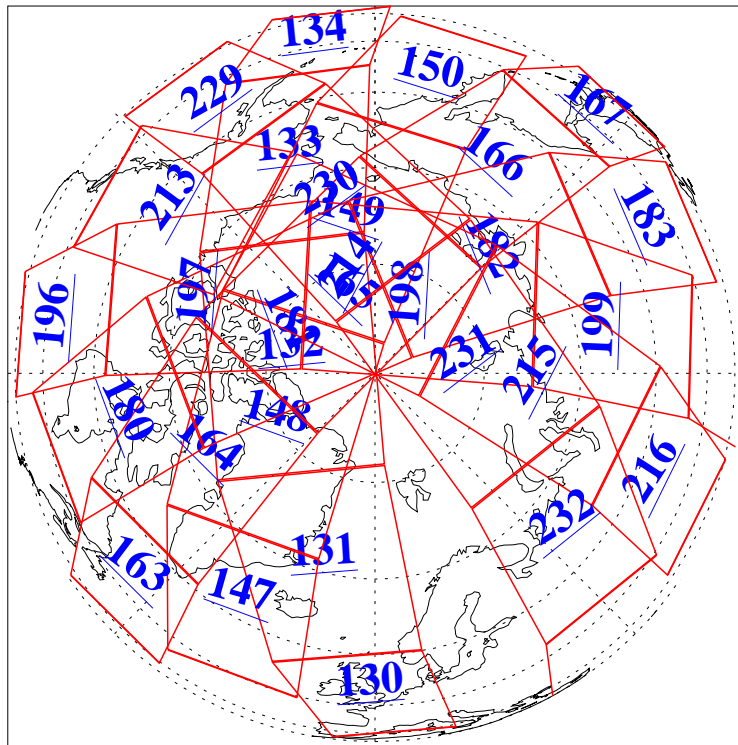

L1B Availability  
AMSU Granules: 240  
HSB Granules: 0  
AIRS Granules: 240

3 May 2015  
DoY 123  
Aqua Day 4747  
Ascending Granules

Descending Granules

Legend: AMSU Available, HSB Available, AIRS Available

L1B Availability  
 AMSU Granules: 240  
 HSB Granules: 0  
 AIRS Granules: 240

3 May 2015  
 DoY 123  
 Aqua Day 4747

Northern Hemisphere Granules

Southern Hemisphere Granules

Legend: AMSU Available, HSB Available, AIRS Available