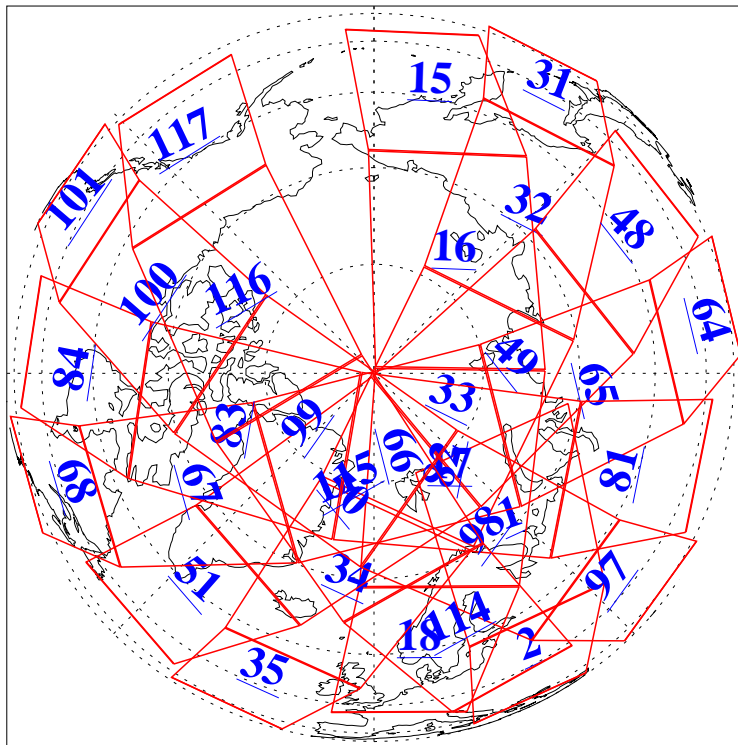

L1B Availability  
AMSU Granules: 240  
HSB Granules: 0  
AIRS Granules: 240

3 May 2015  
DoY 123  
Aqua Day 4747  
Granules: 1 to 120

Granules: 121 to 240

Legend: AMSU Available, HSB Available, AIRS Available

L1B Availability  
AMSU Granules: 240  
HSB Granules: 0  
AIRS Granules: 240

3 May 2015  
DoY 123  
Aqua Day 4747  
Ascending Granules

Descending Granules

Legend: AMSU Available, HSB Available, AIRS Available

L1B Availability  
 AMSU Granules: 240  
 HSB Granules: 0  
 AIRS Granules: 240

3 May 2015  
 DoY 123  
 Aqua Day 4747

Northern Hemisphere Granules

Southern Hemisphere Granules

Legend: AMSU Available, HSB Available, AIRS Available