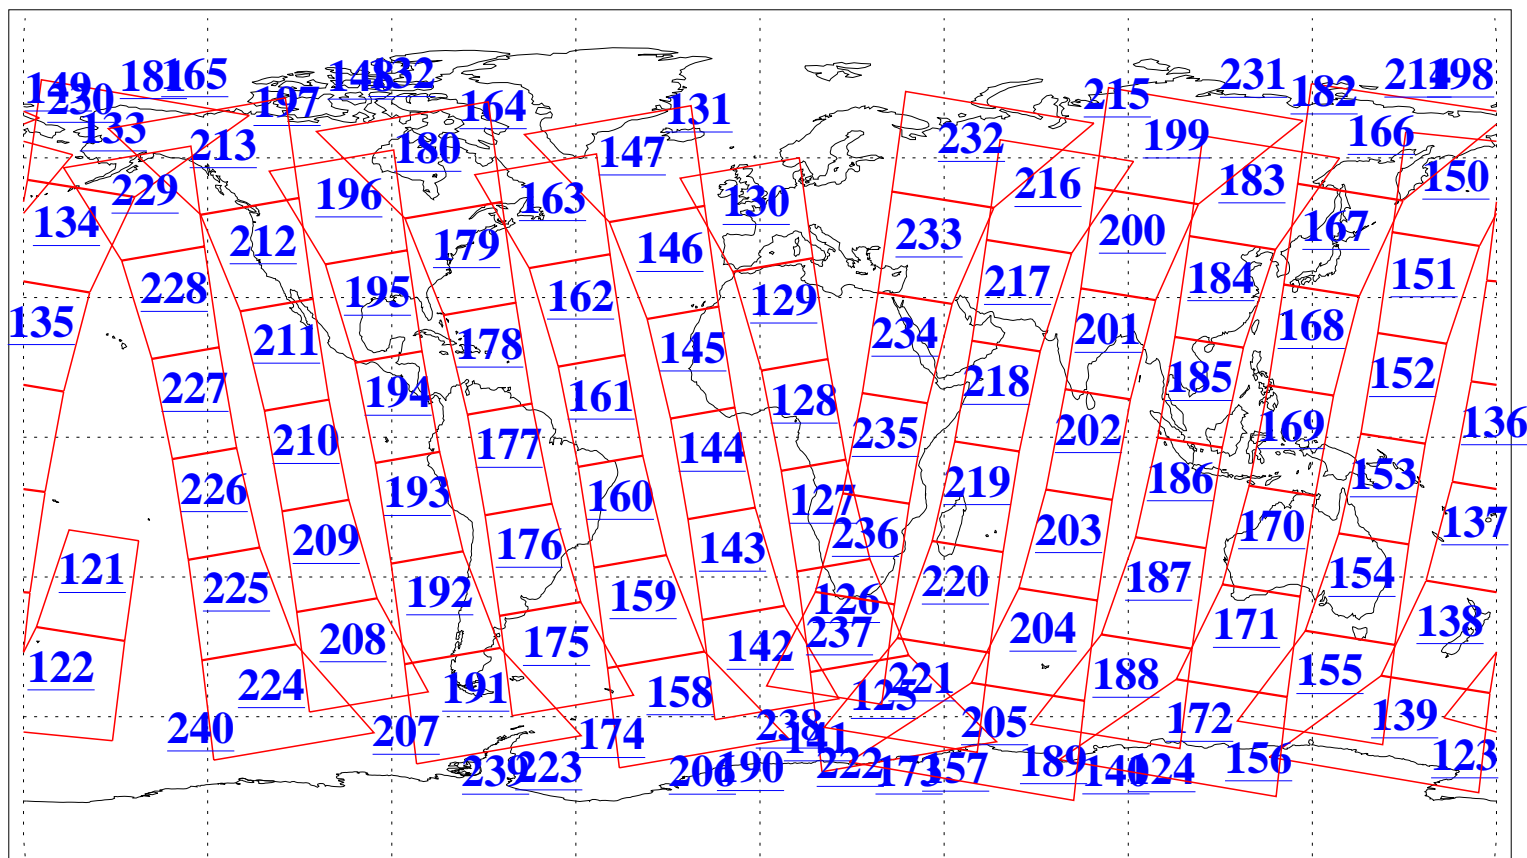

L1B Availability  
AMSU Granules: 240  
HSB Granules: 0  
AIRS Granules: 240

3 May 2015  
DoY 123  
Aqua Day 4747  
Granules: 1 to 120

Granules: 121 to 240

Legend: AMSU Available, HSB Available, AIRS Available

L1B Availability  
AMSU Granules: 240  
HSB Granules: 0  
AIRS Granules: 240

3 May 2015  
DoY 123  
Aqua Day 4747  
Ascending Granules

Descending Granules

Legend: AMSU Available, HSB Available, AIRS Available

L1B Availability  
 AMSU Granules: 240  
 HSB Granules: 0  
 AIRS Granules: 240

3 May 2015  
 DoY 123  
 Aqua Day 4747

Northern Hemisphere Granules

Southern Hemisphere Granules

Legend: AMSU Available, HSB Available, AIRS Available