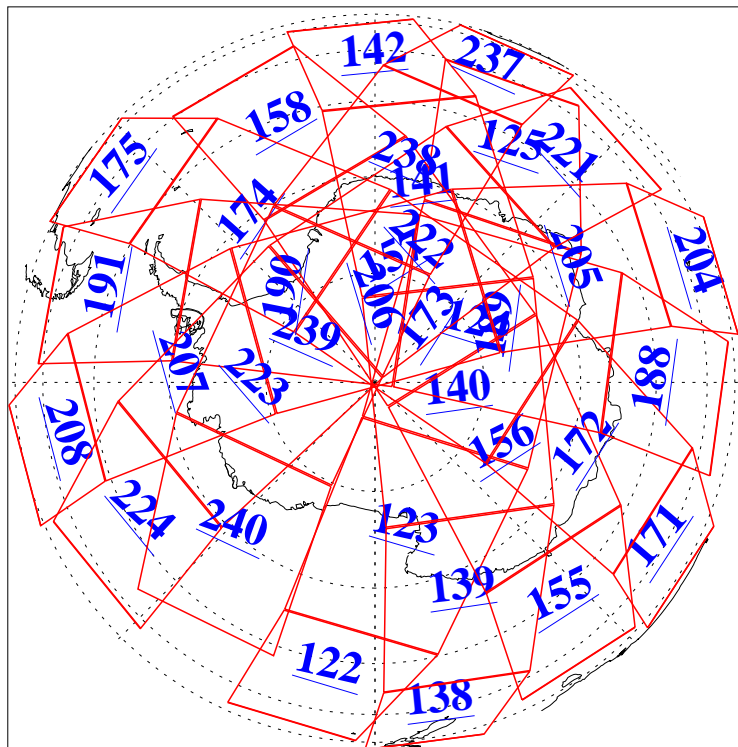

L1B Availability  
AMSU Granules: 240  
HSB Granules: 0  
AIRS Granules: 240

3 May 2015  
DoY 123  
Aqua Day 4747  
Granules: 1 to 120

Granules: 121 to 240

Legend: AMSU Available, HSB Available, AIRS Available

L1B Availability  
AMSU Granules: 240  
HSB Granules: 0  
AIRS Granules: 240

3 May 2015  
DoY 123  
Aqua Day 4747  
Ascending Granules

Descending Granules

Legend: AMSU Available, HSB Available, AIRS Available

L1B Availability  
 AMSU Granules: 240  
 HSB Granules: 0  
 AIRS Granules: 240

3 May 2015  
 DoY 123  
 Aqua Day 4747

Northern Hemisphere Granules

Southern Hemisphere Granules

Legend: AMSU Available, HSB Available, AIRS Available