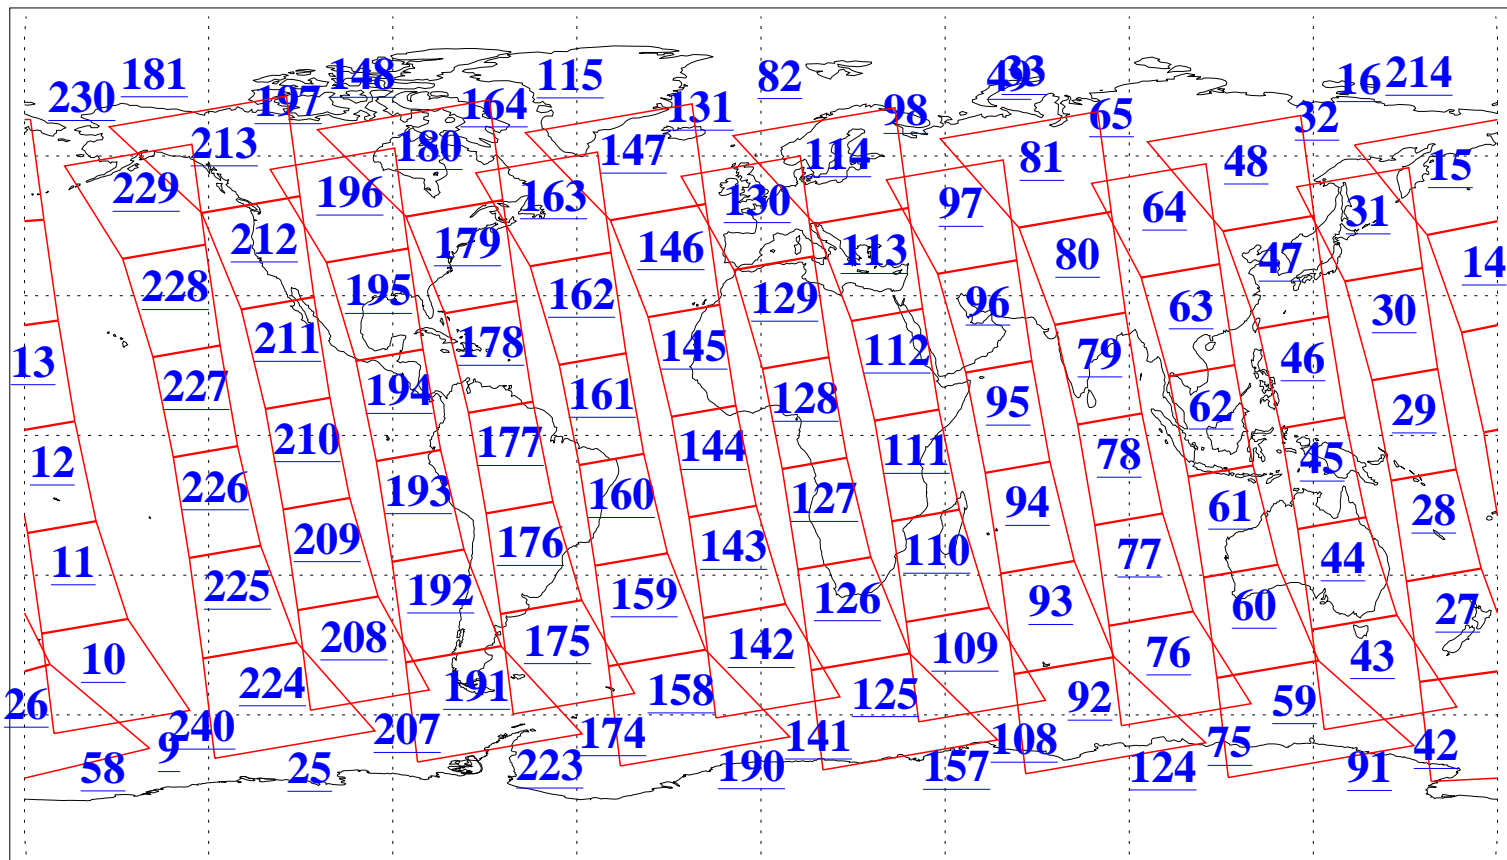

L1B Availability  
AMSU Granules: 240  
HSB Granules: 0  
AIRS Granules: 240

3 May 2015  
DoY 123  
Aqua Day 4747  
Granules: 1 to 120

Granules: 121 to 240

Legend: AMSU Available, HSB Available, AIRS Available

L1B Availability  
AMSU Granules: 240  
HSB Granules: 0  
AIRS Granules: 240

3 May 2015  
DoY 123  
Aqua Day 4747  
Ascending Granules

Descending Granules

Legend: AMSU Available, HSB Available, AIRS Available

L1B Availability  
 AMSU Granules: 240  
 HSB Granules: 0  
 AIRS Granules: 240

3 May 2015  
 DoY 123  
 Aqua Day 4747

Northern Hemisphere Granules

Southern Hemisphere Granules

Legend: AMSU Available, HSB Available, AIRS Available