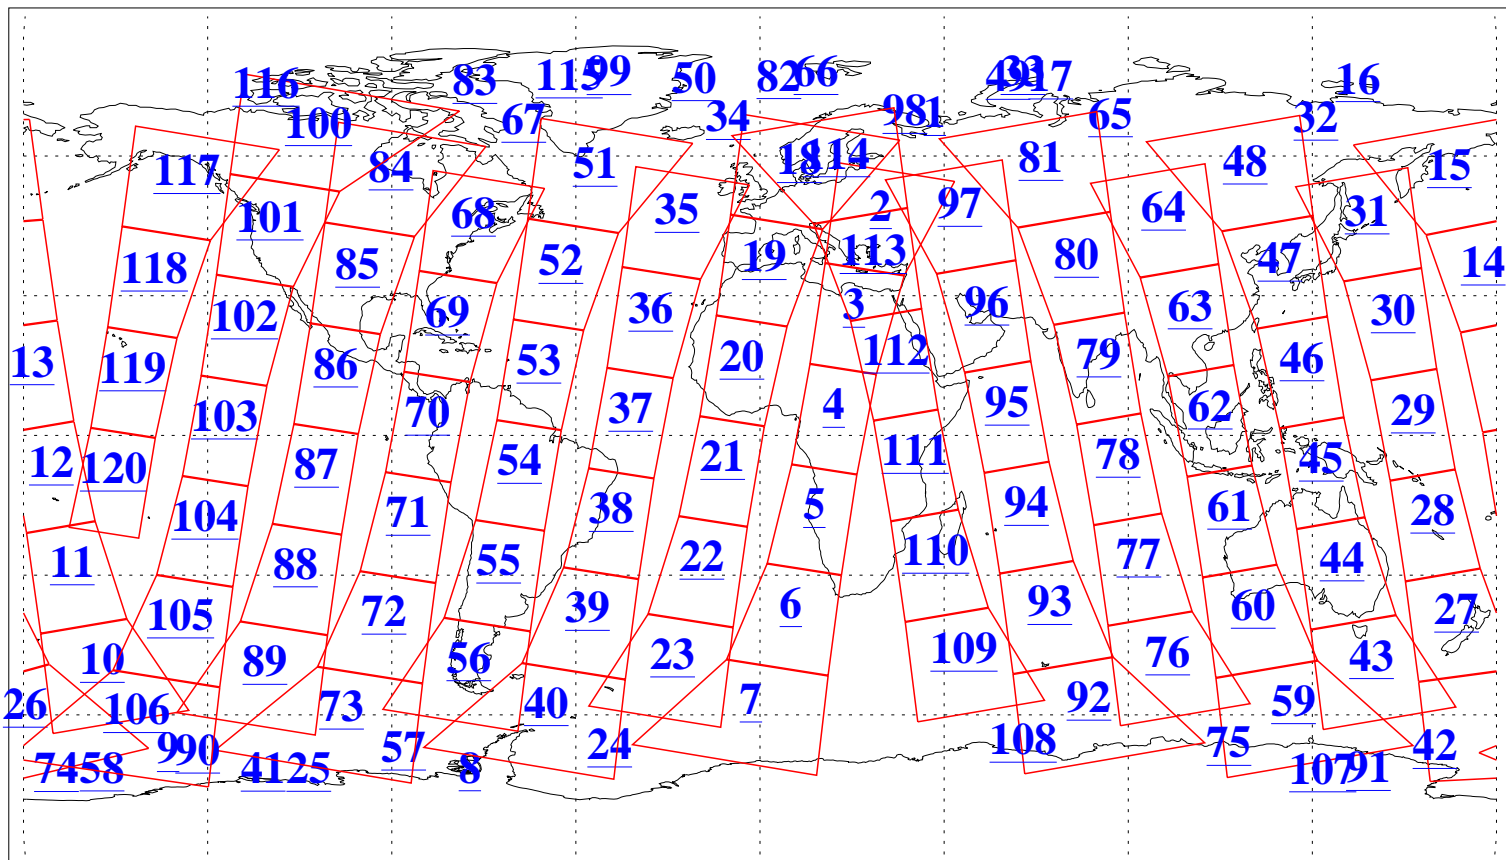

L1B Availability  
AMSU Granules: 240  
HSB Granules: 0  
AIRS Granules: 240

3 May 2015  
DoY 123  
Aqua Day 4747  
Granules: 1 to 120

Granules: 121 to 240

Legend: AMSU Available, HSB Available, AIRS Available

L1B Availability  
AMSU Granules: 240  
HSB Granules: 0  
AIRS Granules: 240

3 May 2015  
DoY 123  
Aqua Day 4747  
Ascending Granules

Descending Granules

Legend: AMSU Available, HSB Available, AIRS Available

L1B Availability  
 AMSU Granules: 240  
 HSB Granules: 0  
 AIRS Granules: 240

3 May 2015  
 DoY 123  
 Aqua Day 4747

Northern Hemisphere Granules

Southern Hemisphere Granules

Legend: AMSU Available, HSB Available, AIRS Available