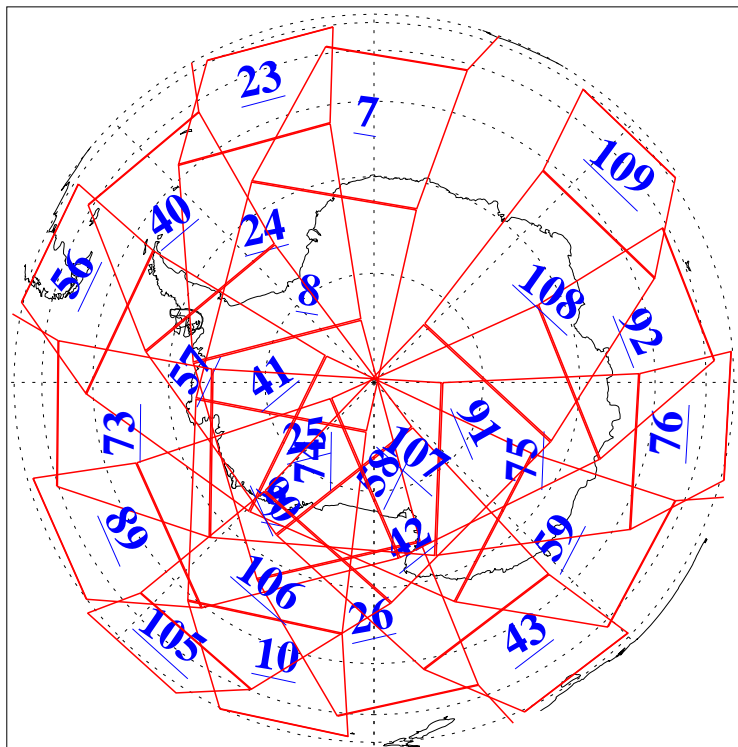

L1B Availability  
AMSU Granules: 240  
HSB Granules: 0  
AIRS Granules: 240

3 May 2015  
DoY 123  
Aqua Day 4747  
Granules: 1 to 120

Granules: 121 to 240

Legend: AMSU Available, HSB Available, AIRS Available

L1B Availability  
AMSU Granules: 240  
HSB Granules: 0  
AIRS Granules: 240

3 May 2015  
DoY 123  
Aqua Day 4747  
Ascending Granules

Descending Granules

Legend: AMSU Available, HSB Available, AIRS Available

L1B Availability  
 AMSU Granules: 240  
 HSB Granules: 0  
 AIRS Granules: 240

3 May 2015  
 DoY 123  
 Aqua Day 4747

Northern Hemisphere Granules

Southern Hemisphere Granules

Legend: AMSU Available, HSB Available, AIRS Available