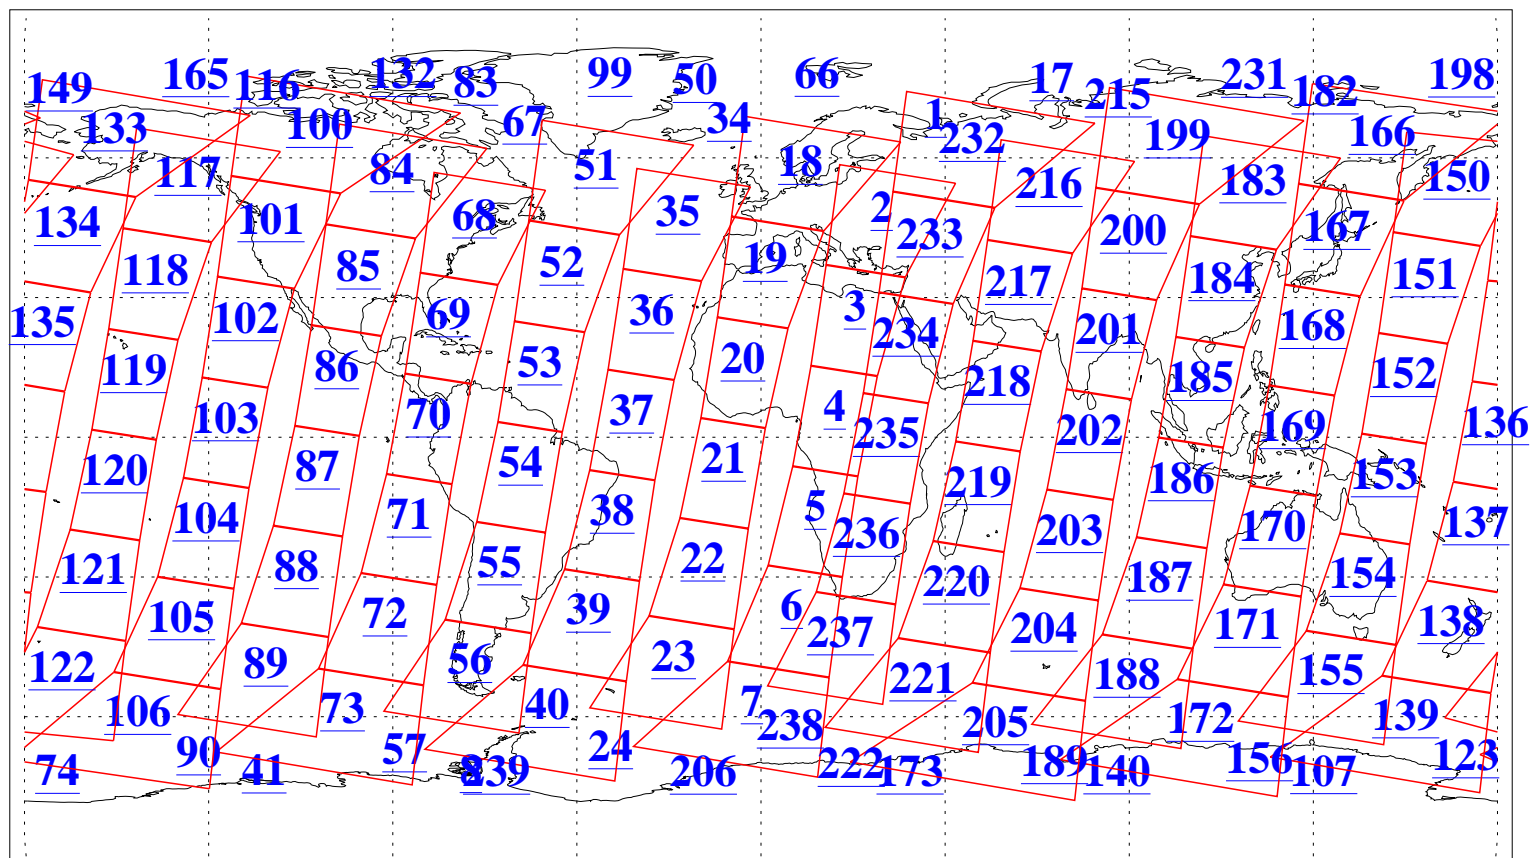

L1B Availability  
AMSU Granules: 240  
HSB Granules: 0  
AIRS Granules: 240

3 May 2015  
DoY 123  
Aqua Day 4747  
Granules: 1 to 120

Granules: 121 to 240

Legend: AMSU Available, HSB Available, AIRS Available

L1B Availability  
AMSU Granules: 240  
HSB Granules: 0  
AIRS Granules: 240

3 May 2015  
DoY 123  
Aqua Day 4747  
Ascending Granules

Descending Granules

Legend: AMSU Available, HSB Available, AIRS Available

L1B Availability  
 AMSU Granules: 240  
 HSB Granules: 0  
 AIRS Granules: 240

3 May 2015  
 DoY 123  
 Aqua Day 4747

Northern Hemisphere Granules

Southern Hemisphere Granules

Legend: AMSU Available, HSB Available, AIRS Available