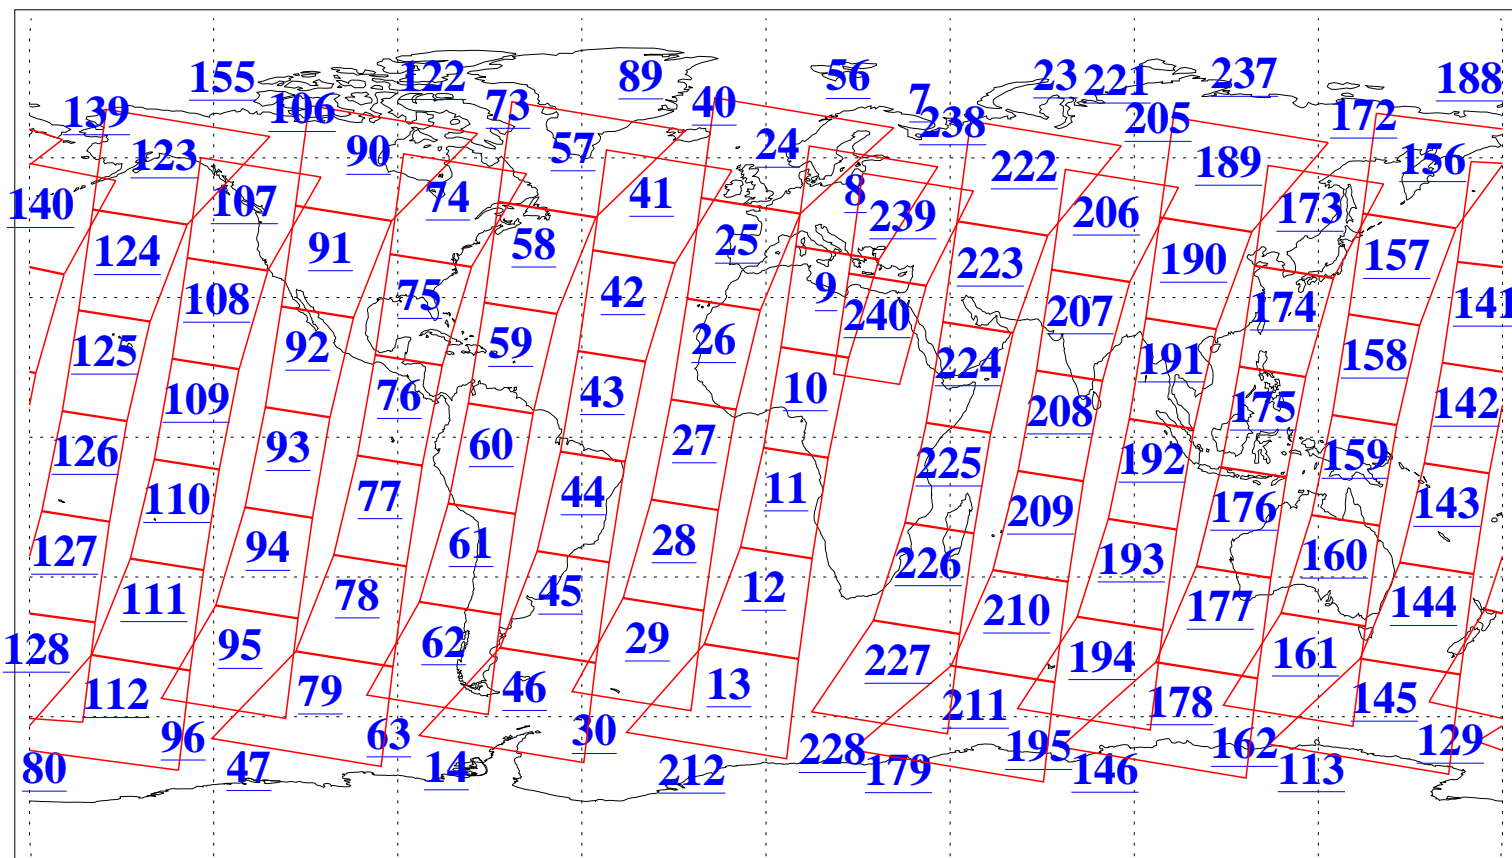

L1B Availability
AMSU Granules: 240
HSB Granules: 0
AIRS Granules: 240

27 Apr 2015
DoY 117
Aqua Day 4741
Granules: 1 to 120

Granules: 121 to 240

Legend: AMSU Available, HSB Available, AIRS Available

L1B Availability
AMSU Granules: 240
HSB Granules: 0
AIRS Granules: 240

27 Apr 2015
DoY 117
Aqua Day 4741

Ascending Granules

Descending Granules

Legend: AMSU Available, HSB Available, AIRS Available

L1B Availability
AMSU Granules: 240
HSB Granules: 0
AIRS Granules: 240

27 Apr 2015
DoY 117
Aqua Day 4741

Northern Hemisphere Granules

Southern Hemisphere Granules

Legend: AMSU Available, *HSB Available*, **AIRS Available**