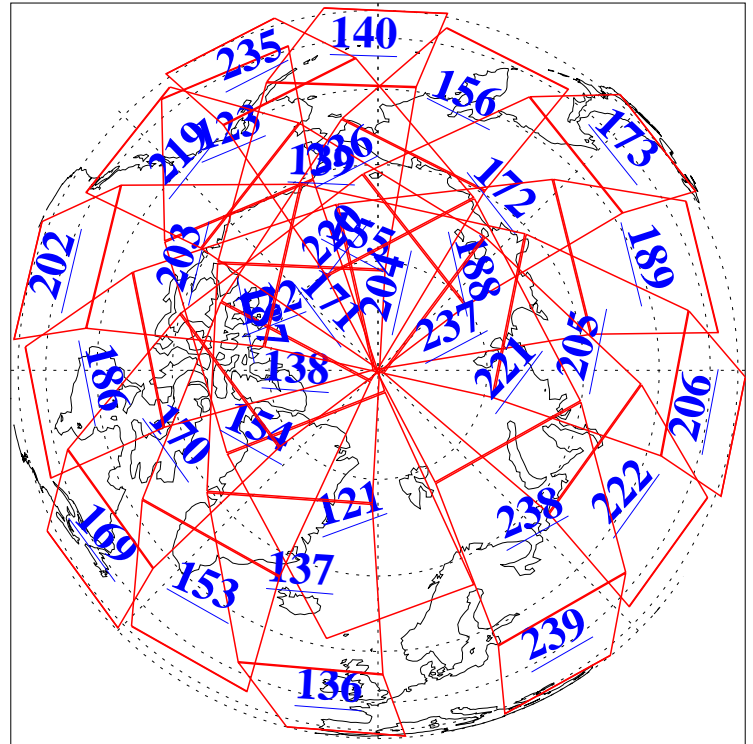

27 Apr 2015
DoY 117
Aqua Day 4741

Ascending Granules

Descending Granules

Legend: AMSU Available, HSB Available, AIRS Available

L1B Availability
AMSU Granules: 240
HSB Granules: 0
AIRS Granules: 240

27 Apr 2015
DoY 117
Aqua Day 4741

Northern Hemisphere Granules

Southern Hemisphere Granules

Legend: AMSU Available, *HSB Available*, **AIRS Available**