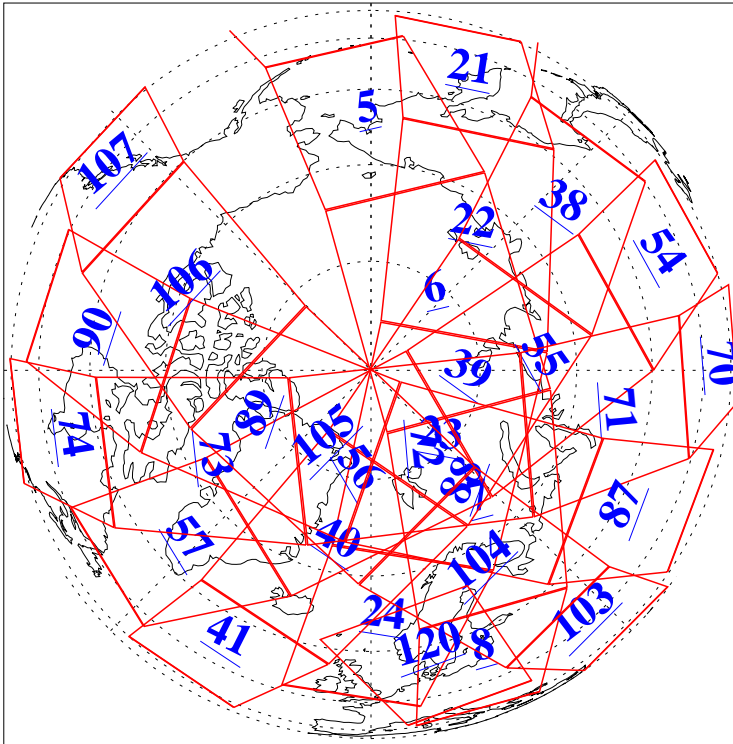

L1B Availability
AMSU Granules: 240
HSB Granules: 0
AIRS Granules: 240

27 Apr 2015
DoY 117
Aqua Day 4741
Granules: 1 to 120

Granules: 121 to 240

Legend: AMSU Available, HSB Available, AIRS Available

L1B Availability
AMSU Granules: 240
HSB Granules: 0
AIRS Granules: 240

27 Apr 2015
DoY 117
Aqua Day 4741

Ascending Granules

Descending Granules

Legend: AMSU Available, HSB Available, AIRS Available

L1B Availability
AMSU Granules: 240
HSB Granules: 0
AIRS Granules: 240

27 Apr 2015
DoY 117
Aqua Day 4741

Northern Hemisphere Granules

Southern Hemisphere Granules

Legend: AMSU Available, *HSB Available*, **AIRS Available**