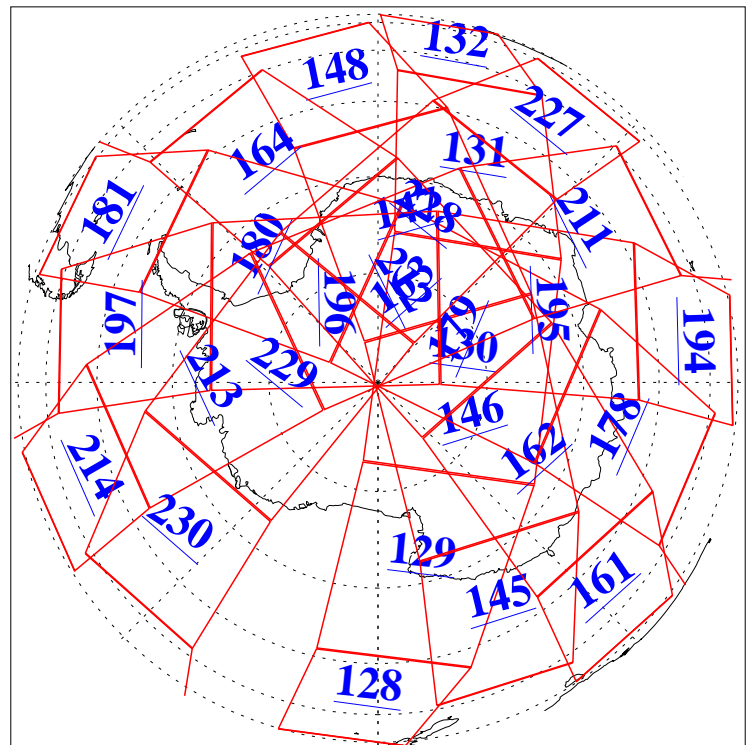

L1B Availability
AMSU Granules: 240
HSB Granules: 0
AIRS Granules: 240

27 Apr 2015
DoY 117
Aqua Day 4741
Granules: 1 to 120

Granules: 121 to 240

Legend: AMSU Available, HSB Available, AIRS Available

L1B Availability
AMSU Granules: 240
HSB Granules: 0
AIRS Granules: 240

27 Apr 2015
DoY 117
Aqua Day 4741

Ascending Granules

Descending Granules

Legend: AMSU Available, HSB Available, AIRS Available

L1B Availability
AMSU Granules: 240
HSB Granules: 0
AIRS Granules: 240

27 Apr 2015
DoY 117
Aqua Day 4741

Northern Hemisphere Granules

Southern Hemisphere Granules

Legend: AMSU Available, *HSB Available*, **AIRS Available**