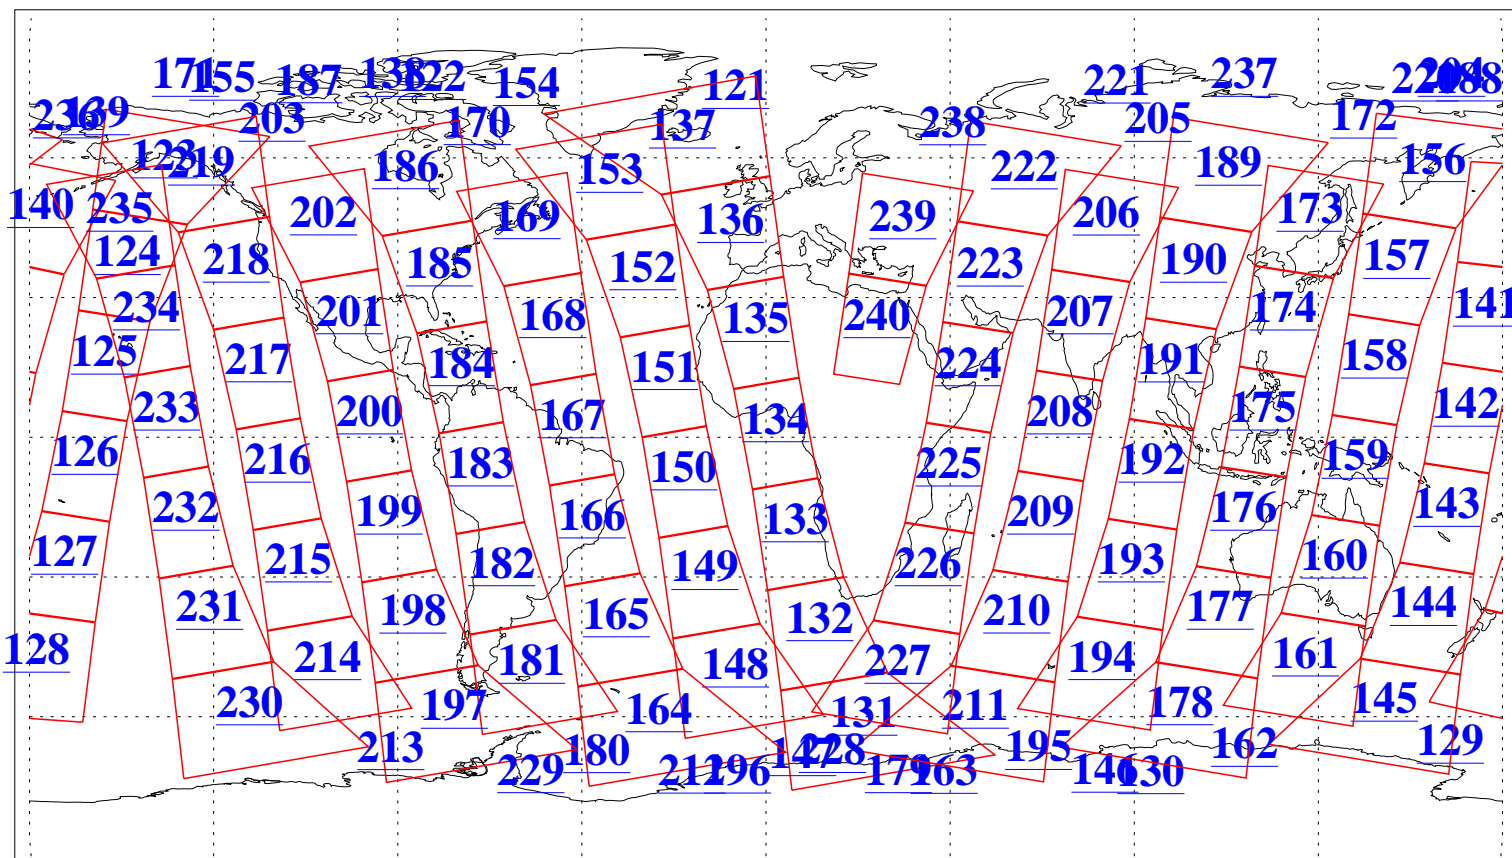

L1B Availability
AMSU Granules: 240
HSB Granules: 0
AIRS Granules: 240

27 Apr 2015
DoY 117
Aqua Day 4741
Granules: 1 to 120

Granules: 121 to 240

Legend: AMSU Available, HSB Available, AIRS Available

L1B Availability
AMSU Granules: 240
HSB Granules: 0
AIRS Granules: 240

27 Apr 2015
DoY 117
Aqua Day 4741

Ascending Granules

Descending Granules

Legend: AMSU Available, HSB Available, AIRS Available

L1B Availability
AMSU Granules: 240
HSB Granules: 0
AIRS Granules: 240

27 Apr 2015
DoY 117
Aqua Day 4741

Northern Hemisphere Granules

Southern Hemisphere Granules

Legend: AMSU Available, *HSB Available*, **AIRS Available**