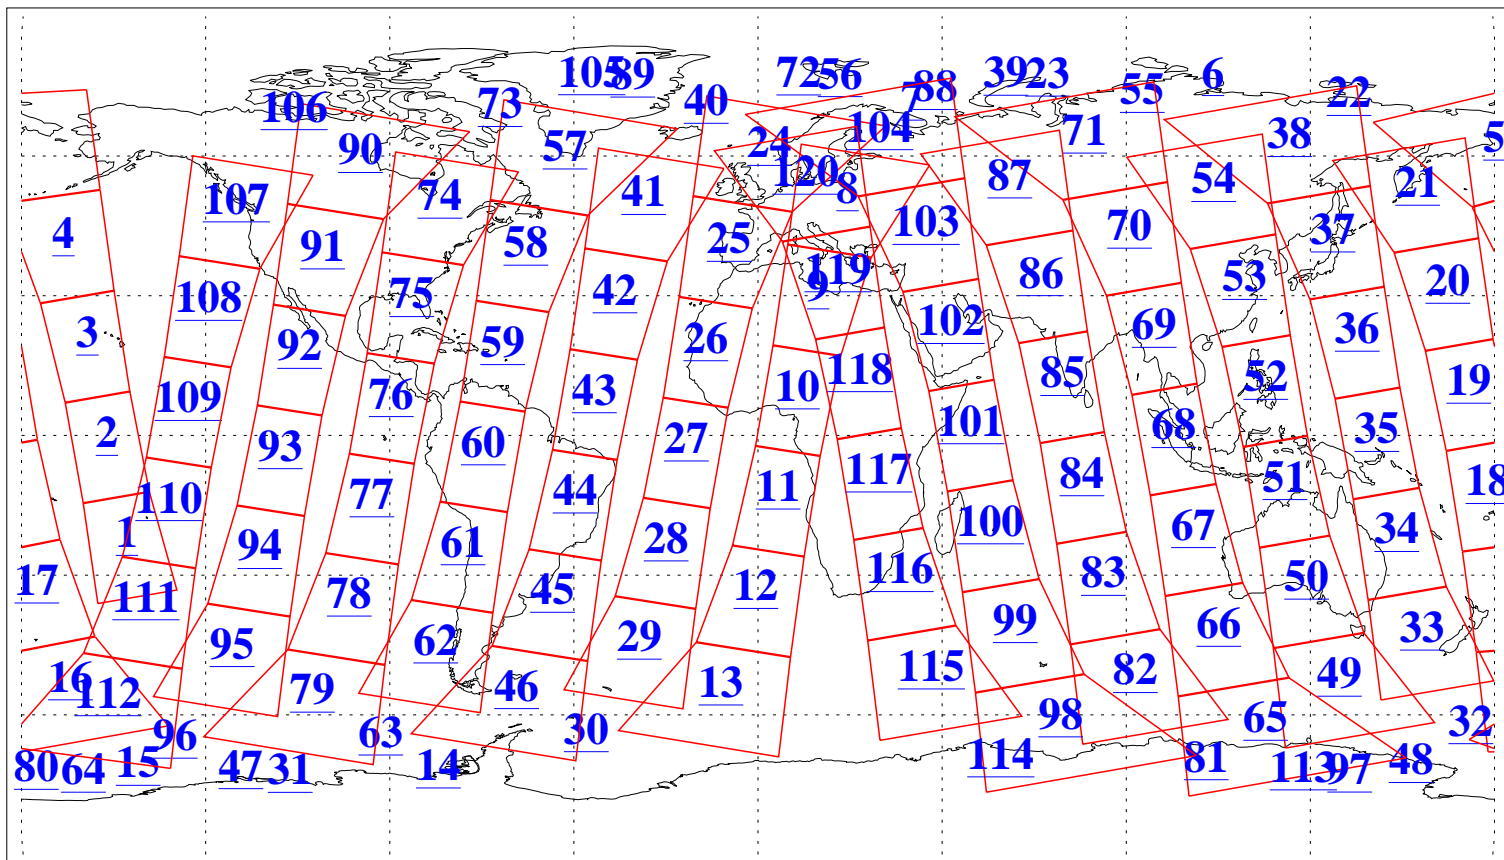

L1B Availability
AMSU Granules: 240
HSB Granules: 0
AIRS Granules: 240

27 Apr 2015
DoY 117
Aqua Day 4741
Granules: 1 to 120

Granules: 121 to 240

Legend: AMSU Available, HSB Available, AIRS Available

L1B Availability
AMSU Granules: 240
HSB Granules: 0
AIRS Granules: 240

27 Apr 2015
DoY 117
Aqua Day 4741

Ascending Granules

Descending Granules

Legend: AMSU Available, HSB Available, AIRS Available

L1B Availability
AMSU Granules: 240
HSB Granules: 0
AIRS Granules: 240

27 Apr 2015
DoY 117
Aqua Day 4741

Northern Hemisphere Granules

Southern Hemisphere Granules

Legend: AMSU Available, *HSB Available*, **AIRS Available**