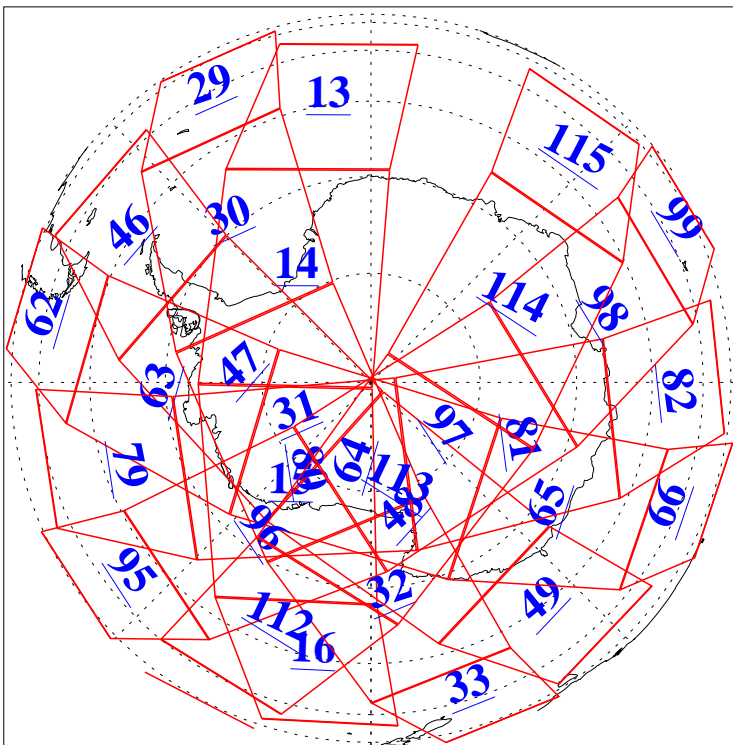

L1B Availability
AMSU Granules: 240
HSB Granules: 0
AIRS Granules: 240

27 Apr 2015
DoY 117
Aqua Day 4741
Granules: 1 to 120

Granules: 121 to 240

Legend: AMSU Available, HSB Available, AIRS Available

L1B Availability
AMSU Granules: 240
HSB Granules: 0
AIRS Granules: 240

27 Apr 2015
DoY 117
Aqua Day 4741

Ascending Granules

Descending Granules

Legend: AMSU Available, HSB Available, AIRS Available

L1B Availability
AMSU Granules: 240
HSB Granules: 0
AIRS Granules: 240

27 Apr 2015
DoY 117
Aqua Day 4741

Northern Hemisphere Granules

Southern Hemisphere Granules

Legend: AMSU Available, *HSB Available*, **AIRS Available**