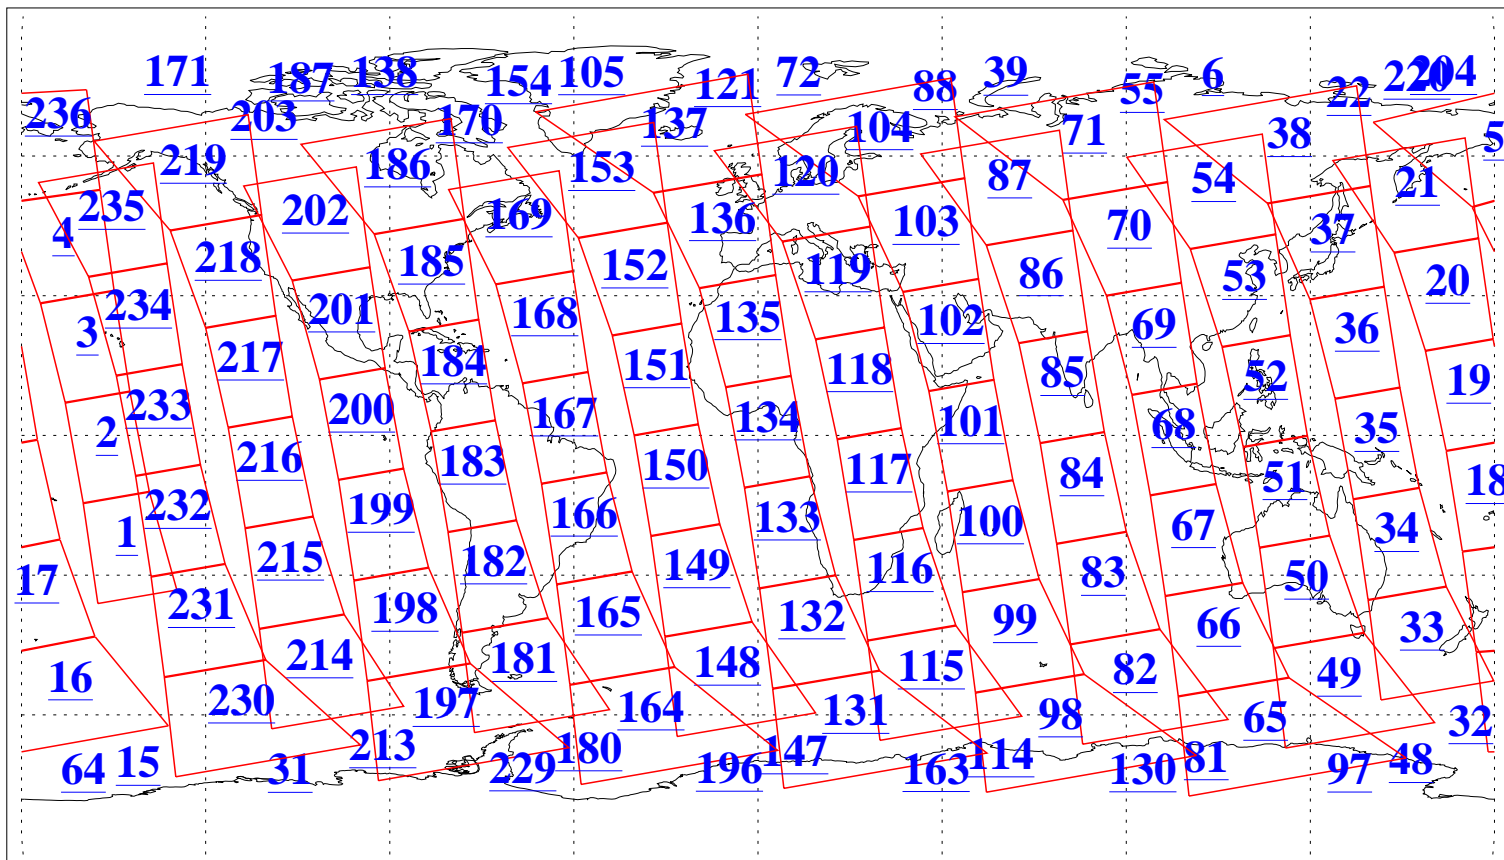

L1B Availability
AMSU Granules: 240
HSB Granules: 0
AIRS Granules: 240

27 Apr 2015
DoY 117
Aqua Day 4741
Granules: 1 to 120

Granules: 121 to 240

Legend: AMSU Available, HSB Available, AIRS Available

L1B Availability
AMSU Granules: 240
HSB Granules: 0
AIRS Granules: 240

27 Apr 2015
DoY 117
Aqua Day 4741

Ascending Granules

Descending Granules

Legend: AMSU Available, HSB Available, AIRS Available

L1B Availability
AMSU Granules: 240
HSB Granules: 0
AIRS Granules: 240

27 Apr 2015
DoY 117
Aqua Day 4741

Northern Hemisphere Granules

Southern Hemisphere Granules

Legend: AMSU Available, *HSB Available*, **AIRS Available**