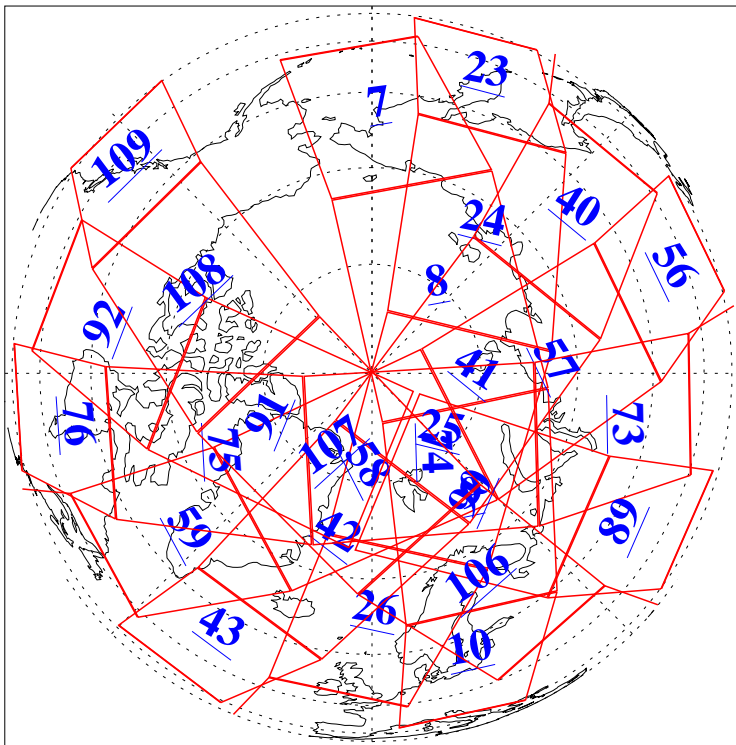

L1B Availability
AMSU Granules: 240
HSB Granules: 0
AIRS Granules: 240

25 Apr 2015
DoY 115
Aqua Day 4739
Granules: 1 to 120

Granules: 121 to 240

Legend: AMSU Available, HSB Available, AIRS Available

L1B Availability
AMSU Granules: 240
HSB Granules: 0
AIRS Granules: 240

25 Apr 2015
DoY 115
Aqua Day 4739

Ascending Granules

Descending Granules

Legend: AMSU Available, HSB Available, AIRS Available

L1B Availability
AMSU Granules: 240
HSB Granules: 0
AIRS Granules: 240

25 Apr 2015
DoY 115
Aqua Day 4739

Northern Hemisphere Granules

Southern Hemisphere Granules

Legend: AMSU Available, HSB Available, AIRS Available