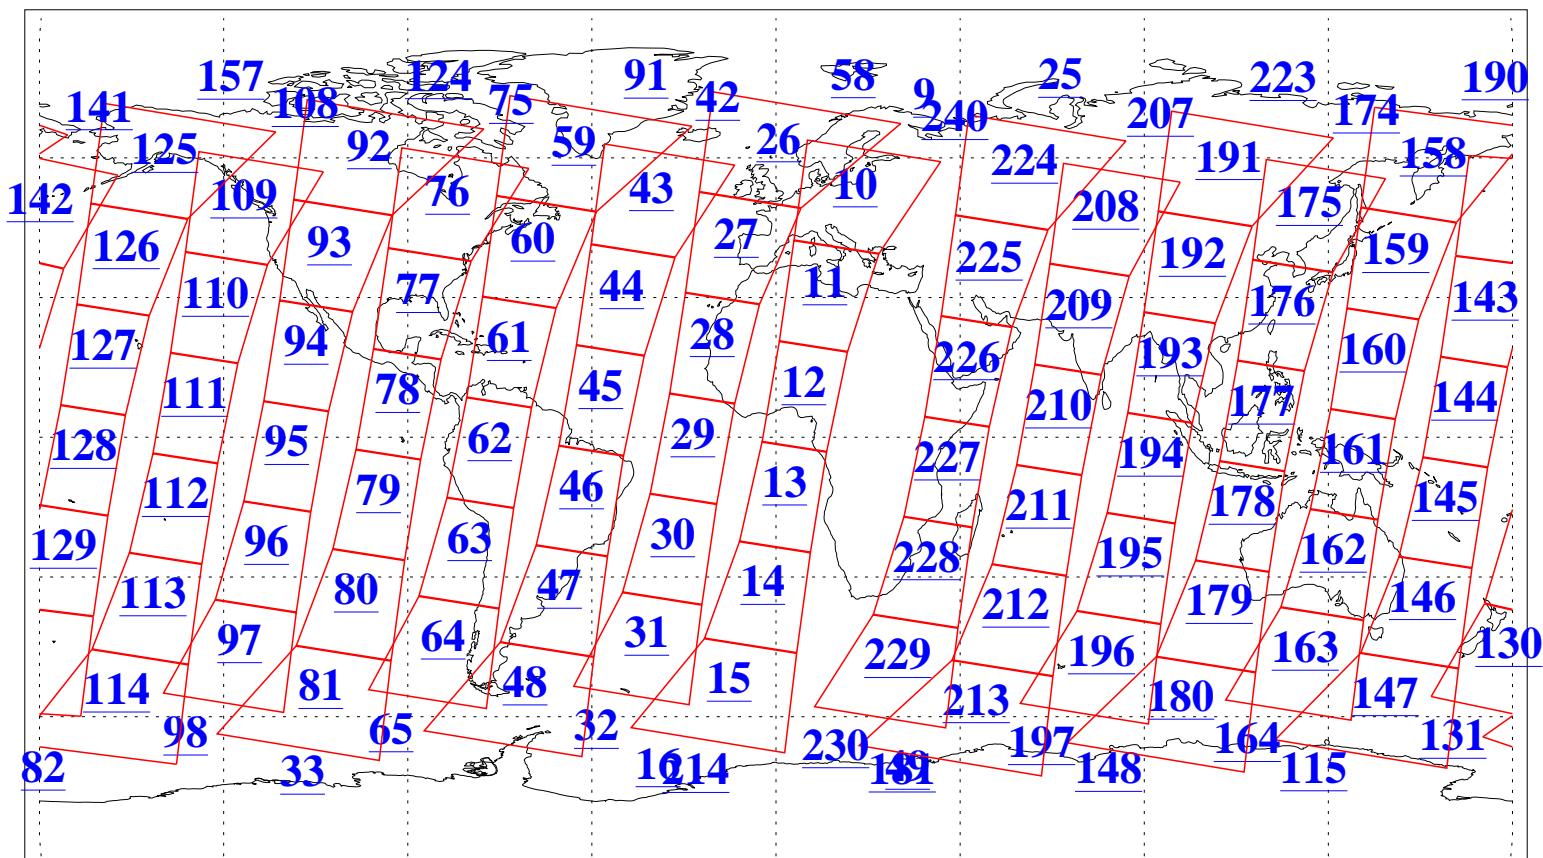

Legend: AMSU Available, HSB Available, AIRS Available