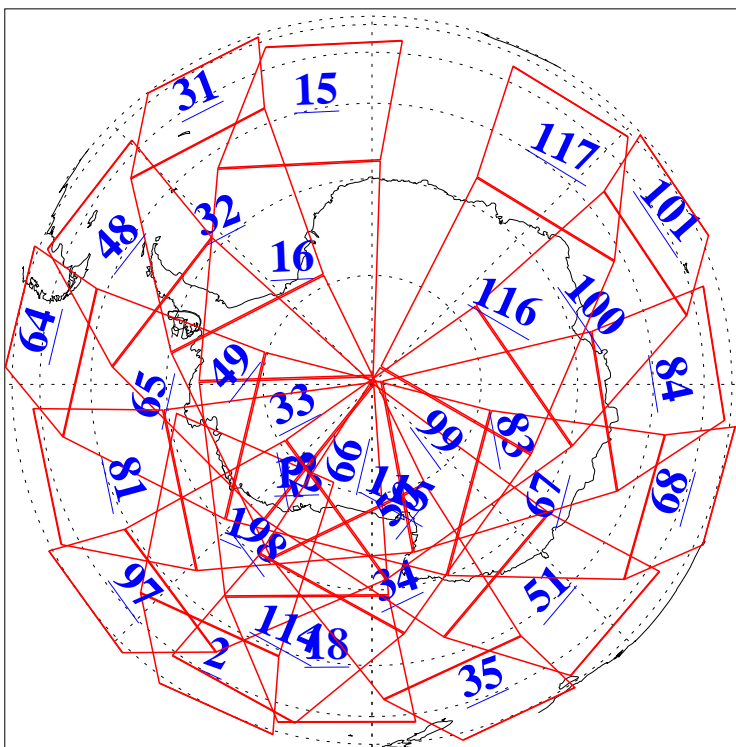

L1B Availability
AMSU Granules: 240
HSB Granules: 0
AIRS Granules: 240

25 Apr 2015
DoY 115
Aqua Day 4739
Granules: 1 to 120

Granules: 121 to 240

Legend: AMSU Available, HSB Available, AIRS Available

L1B Availability
AMSU Granules: 240
HSB Granules: 0
AIRS Granules: 240

25 Apr 2015
DoY 115
Aqua Day 4739

Ascending Granules

Descending Granules

Legend: AMSU Available, HSB Available, AIRS Available

L1B Availability
AMSU Granules: 240
HSB Granules: 0
AIRS Granules: 240

25 Apr 2015
DoY 115
Aqua Day 4739

Northern Hemisphere Granules

Southern Hemisphere Granules

Legend: AMSU Available, HSB Available, AIRS Available