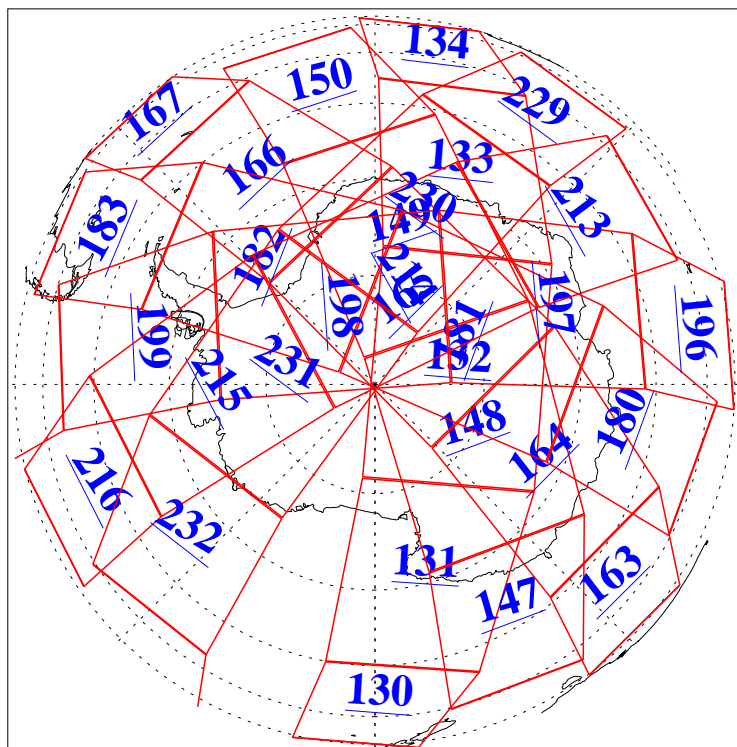

L1B Availability
AMSU Granules: 240
HSB Granules: 0
AIRS Granules: 240

25 Apr 2015
DoY 115
Aqua Day 4739
Granules: 1 to 120

Granules: 121 to 240

Legend: AMSU Available, HSB Available, AIRS Available

L1B Availability
AMSU Granules: 240
HSB Granules: 0
AIRS Granules: 240

25 Apr 2015
DoY 115
Aqua Day 4739

Ascending Granules

Descending Granules

Legend: AMSU Available, HSB Available, AIRS Available

L1B Availability
AMSU Granules: 240
HSB Granules: 0
AIRS Granules: 240

25 Apr 2015
DoY 115
Aqua Day 4739

Northern Hemisphere Granules

Southern Hemisphere Granules

Legend: AMSU Available, HSB Available, AIRS Available