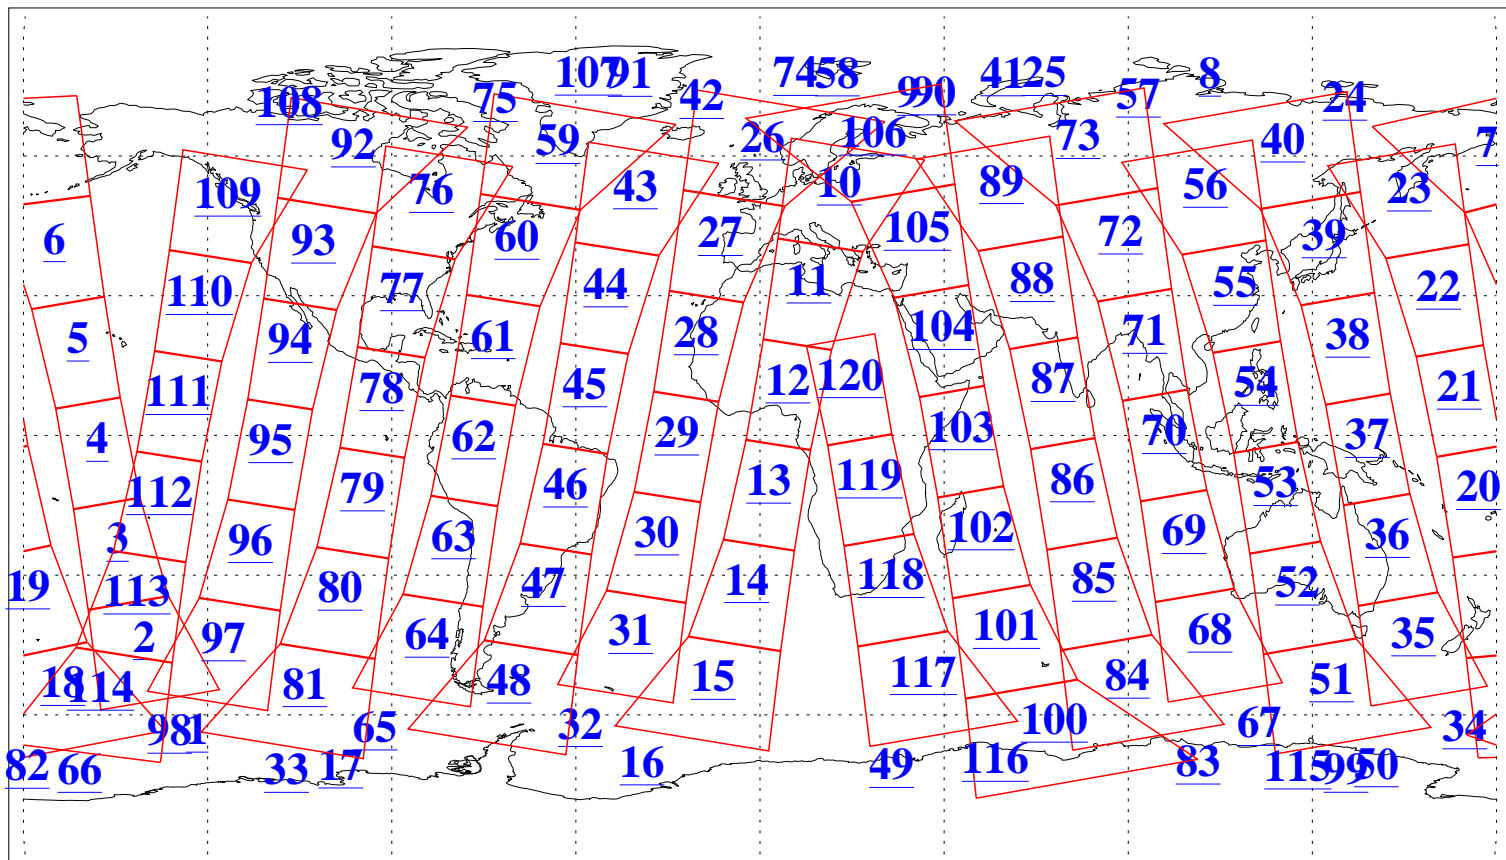

L1B Availability
AMSU Granules: 240
HSB Granules: 0
AIRS Granules: 240

25 Apr 2015
DoY 115
Aqua Day 4739
Granules: 1 to 120

Granules: 121 to 240

Legend: AMSU Available, HSB Available, AIRS Available

L1B Availability
AMSU Granules: 240
HSB Granules: 0
AIRS Granules: 240

25 Apr 2015
DoY 115
Aqua Day 4739

Ascending Granules

Descending Granules

Legend: AMSU Available, HSB Available, AIRS Available

L1B Availability
AMSU Granules: 240
HSB Granules: 0
AIRS Granules: 240

25 Apr 2015
DoY 115
Aqua Day 4739

Northern Hemisphere Granules

Southern Hemisphere Granules

Legend: AMSU Available, HSB Available, AIRS Available