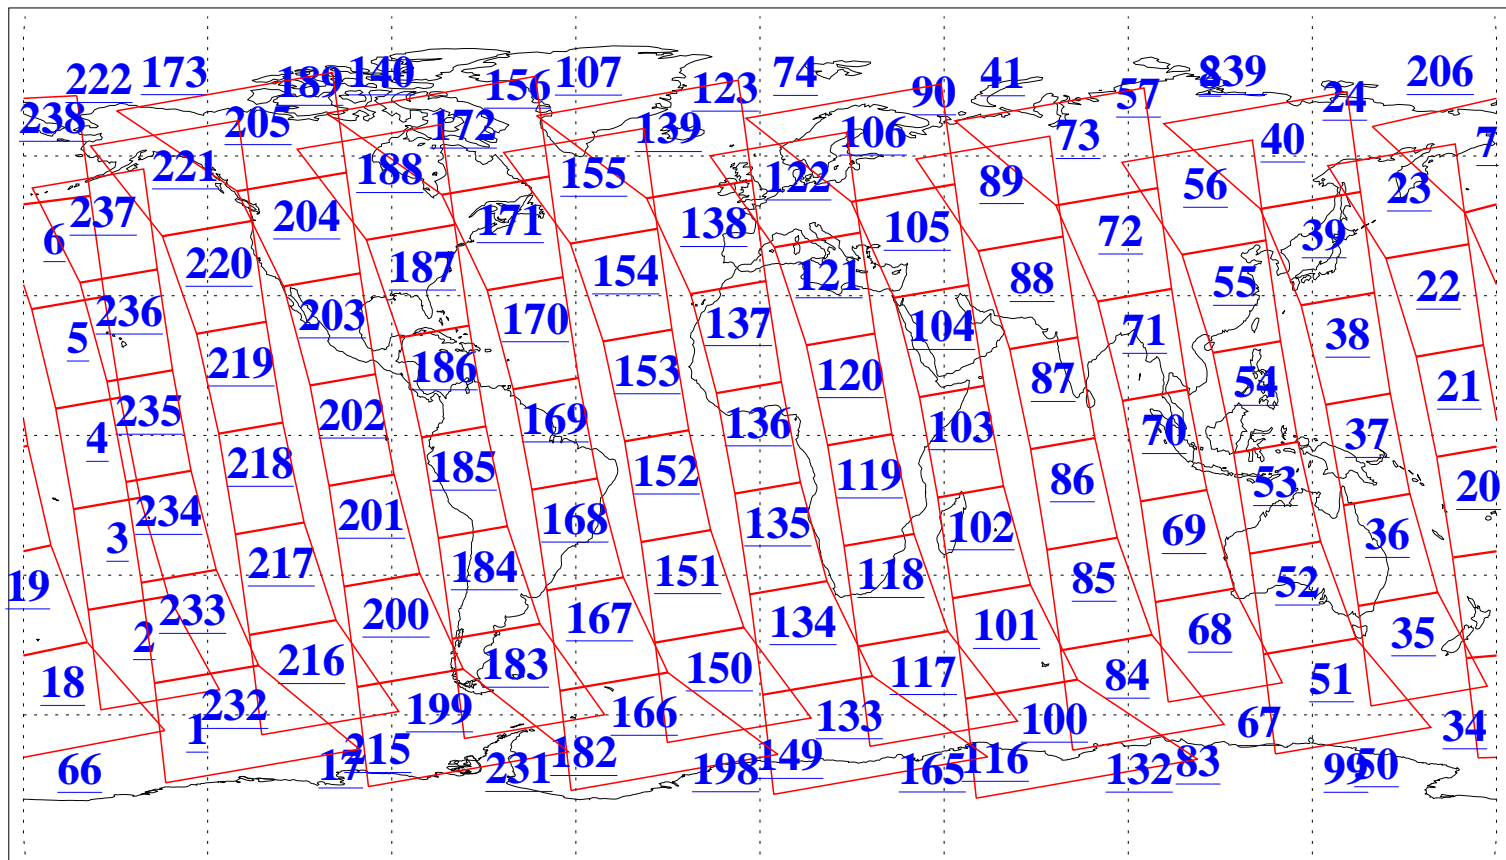

L1B Availability
AMSU Granules: 240
HSB Granules: 0
AIRS Granules: 240

25 Apr 2015
DoY 115
Aqua Day 4739
Granules: 1 to 120

Granules: 121 to 240

Legend: AMSU Available, HSB Available, AIRS Available

L1B Availability
AMSU Granules: 240
HSB Granules: 0
AIRS Granules: 240

25 Apr 2015
DoY 115
Aqua Day 4739

Ascending Granules

Descending Granules

Legend: AMSU Available, HSB Available, AIRS Available

L1B Availability
AMSU Granules: 240
HSB Granules: 0
AIRS Granules: 240

25 Apr 2015
DoY 115
Aqua Day 4739

Northern Hemisphere Granules

Southern Hemisphere Granules

Legend: AMSU Available, HSB Available, AIRS Available