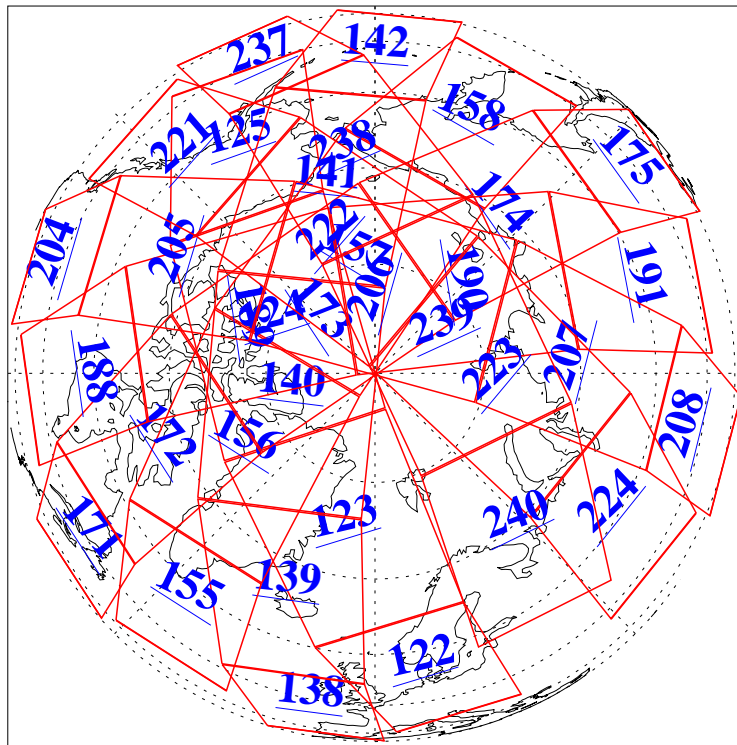

25 Apr 2015
DoY 115
Aqua Day 4739

Ascending Granules

Descending Granules

Legend: AMSU Available, HSB Available, AIRS Available

L1B Availability
AMSU Granules: 240
HSB Granules: 0
AIRS Granules: 240

25 Apr 2015
DoY 115
Aqua Day 4739

Northern Hemisphere Granules

Southern Hemisphere Granules

Legend: AMSU Available, HSB Available, AIRS Available