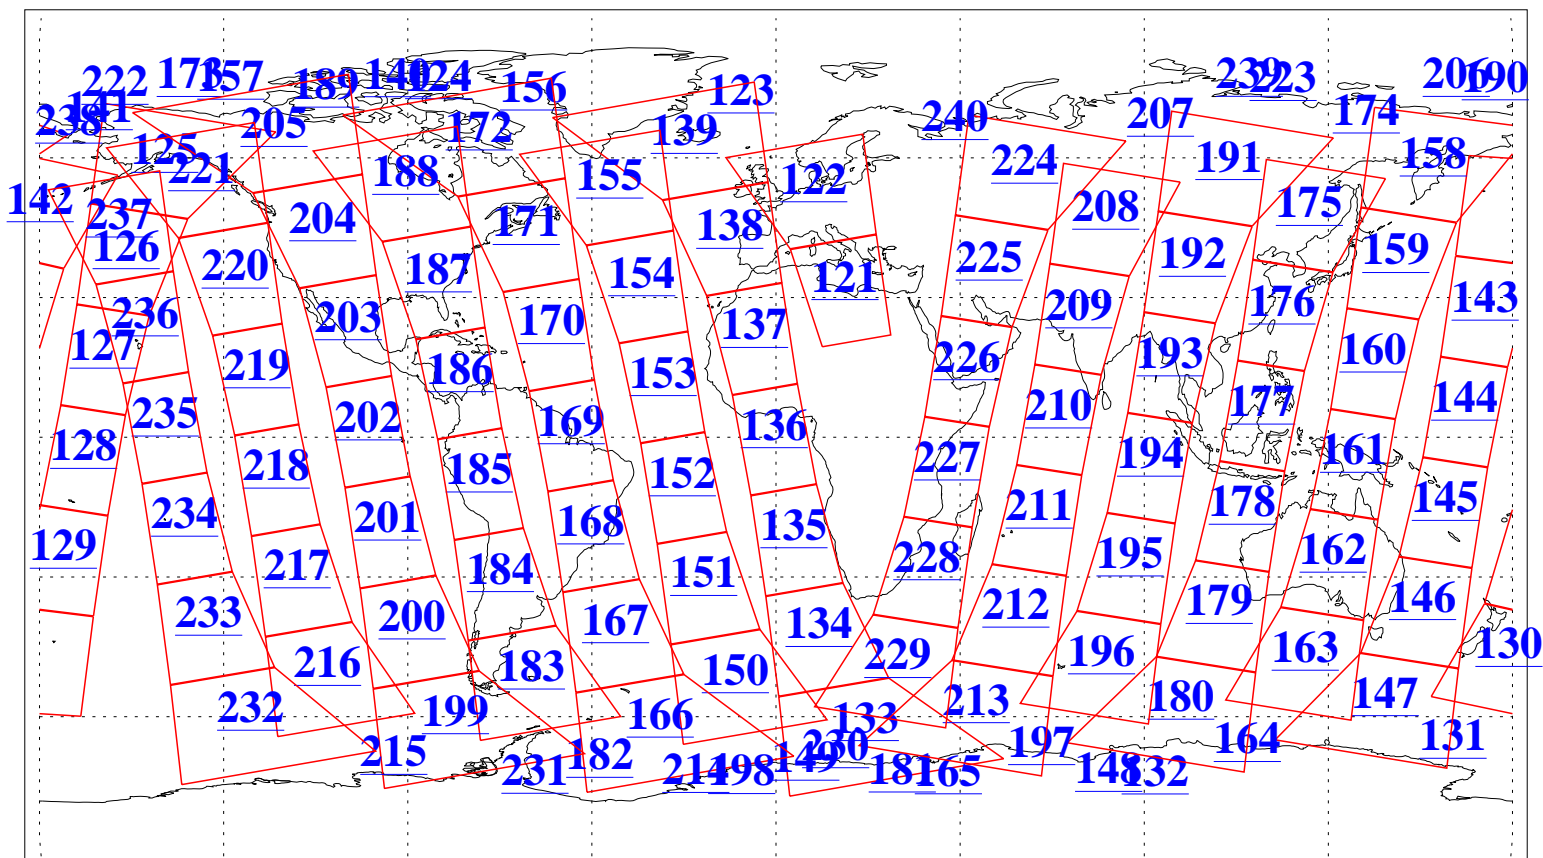

L1B Availability
AMSU Granules: 240
HSB Granules: 0
AIRS Granules: 240

25 Apr 2015
DoY 115
Aqua Day 4739
Granules: 1 to 120

Granules: 121 to 240

Legend: AMSU Available, HSB Available, AIRS Available

L1B Availability
AMSU Granules: 240
HSB Granules: 0
AIRS Granules: 240

25 Apr 2015
DoY 115
Aqua Day 4739

Ascending Granules

Descending Granules

Legend: AMSU Available, HSB Available, AIRS Available

L1B Availability
AMSU Granules: 240
HSB Granules: 0
AIRS Granules: 240

25 Apr 2015
DoY 115
Aqua Day 4739

Northern Hemisphere Granules

Southern Hemisphere Granules

Legend: AMSU Available, HSB Available, AIRS Available