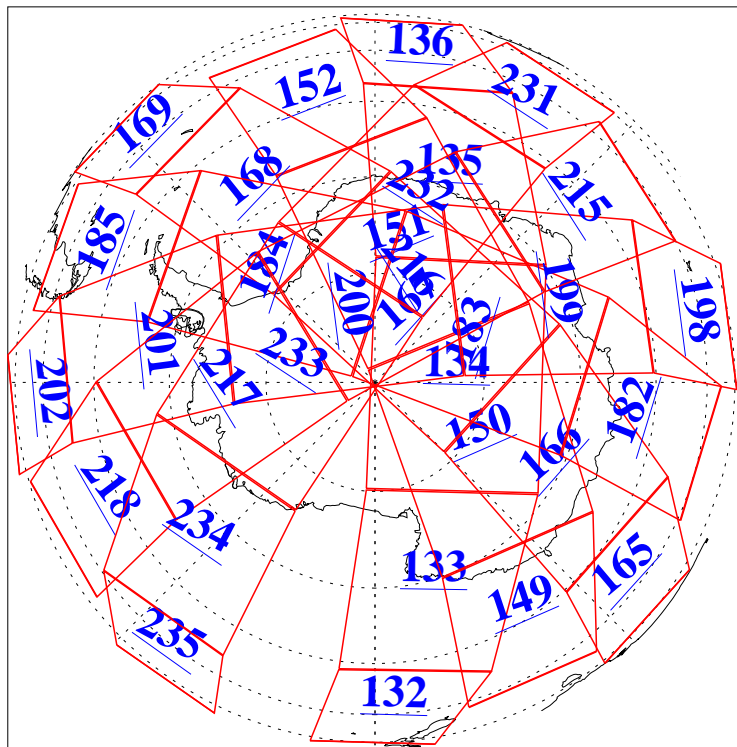

L1B Availability
AMSU Granules: 240
HSB Granules: 0
AIRS Granules: 240

23 Apr 2015
DoY 113
Aqua Day 4737
Granules: 1 to 120

Granules: 121 to 240

Legend: AMSU Available, HSB Available, AIRS Available

L1B Availability
AMSU Granules: 240
HSB Granules: 0
AIRS Granules: 240

23 Apr 2015
DoY 113
Aqua Day 4737

Ascending Granules

Descending Granules

Legend: AMSU Available, HSB Available, AIRS Available

L1B Availability
 AMSU Granules: 240
 HSB Granules: 0
 AIRS Granules: 240

23 Apr 2015
 DoY 113
 Aqua Day 4737

Northern Hemisphere Granules

Southern Hemisphere Granules

Legend: AMSU Available, HSB Available, AIRS Available