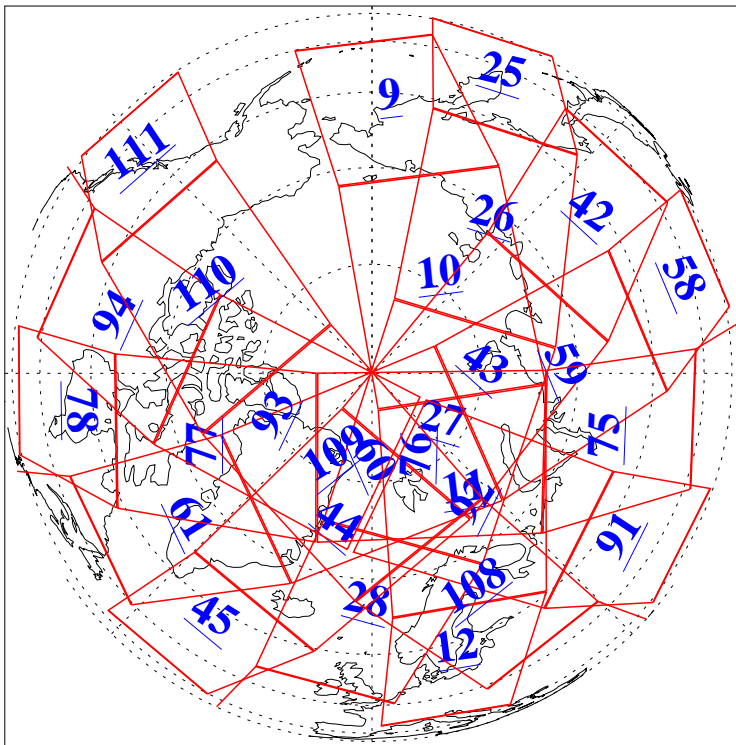

L1B Availability
AMSU Granules: 240
HSB Granules: 0
AIRS Granules: 240

23 Apr 2015
DoY 113
Aqua Day 4737
Granules: 1 to 120

Granules: 121 to 240

Legend: AMSU Available, HSB Available, AIRS Available

L1B Availability
AMSU Granules: 240
HSB Granules: 0
AIRS Granules: 240

23 Apr 2015
DoY 113
Aqua Day 4737

Ascending Granules

Descending Granules

Legend: AMSU Available, HSB Available, AIRS Available

L1B Availability
 AMSU Granules: 240
 HSB Granules: 0
 AIRS Granules: 240

23 Apr 2015
 DoY 113
 Aqua Day 4737

Northern Hemisphere Granules

Southern Hemisphere Granules

Legend: AMSU Available, HSB Available, AIRS Available