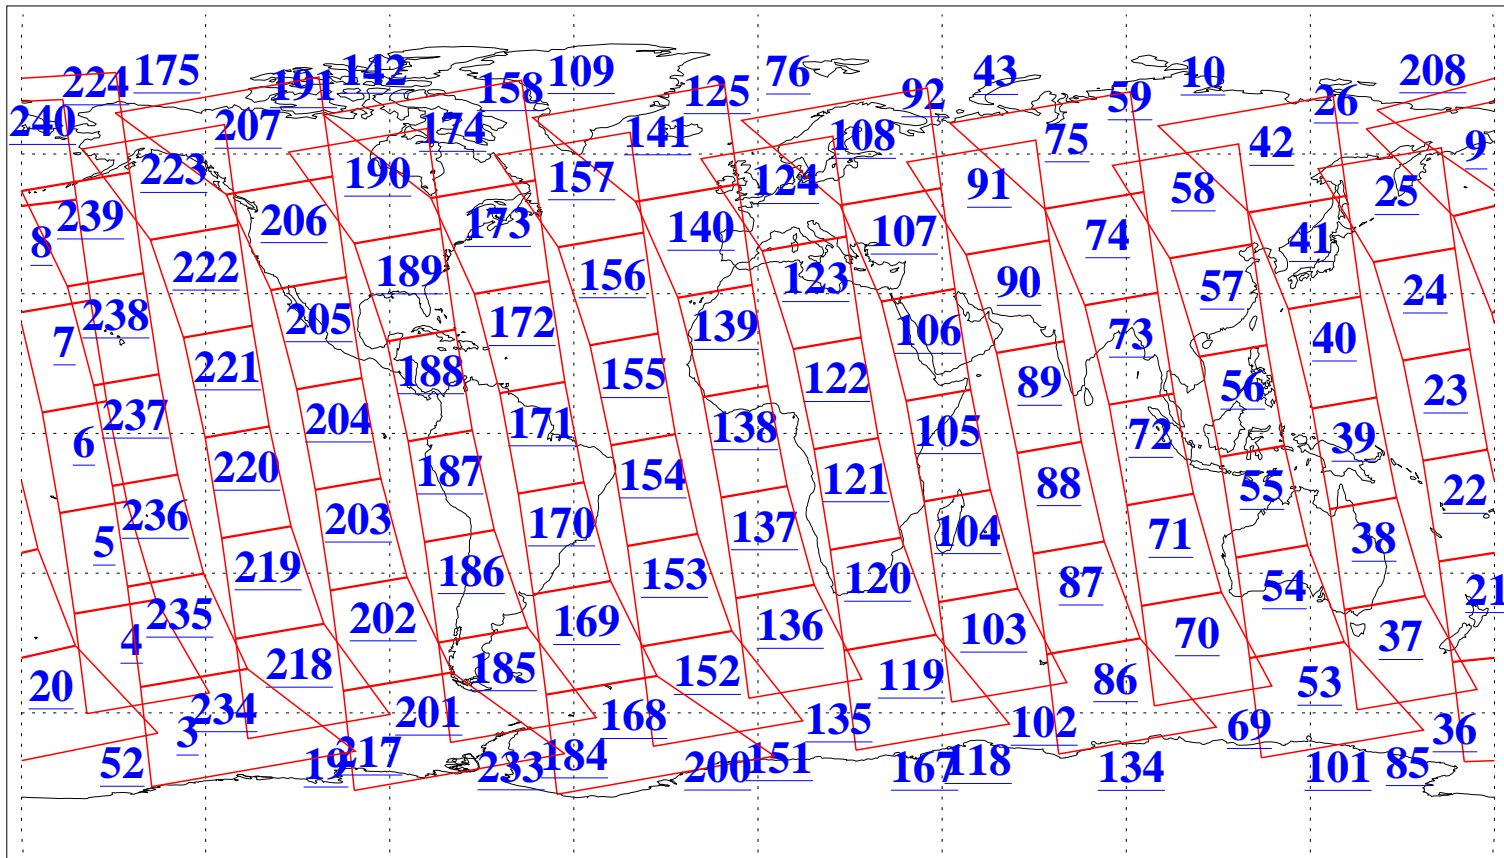

L1B Availability
AMSU Granules: 240
HSB Granules: 0
AIRS Granules: 240

23 Apr 2015
DoY 113
Aqua Day 4737
Granules: 1 to 120

Granules: 121 to 240

Legend: AMSU Available, HSB Available, AIRS Available

L1B Availability
AMSU Granules: 240
HSB Granules: 0
AIRS Granules: 240

23 Apr 2015
DoY 113
Aqua Day 4737

Ascending Granules

Descending Granules

Legend: AMSU Available, HSB Available, AIRS Available

L1B Availability
 AMSU Granules: 240
 HSB Granules: 0
 AIRS Granules: 240

23 Apr 2015
 DoY 113
 Aqua Day 4737

Northern Hemisphere Granules

Southern Hemisphere Granules

Legend: AMSU Available, HSB Available, AIRS Available