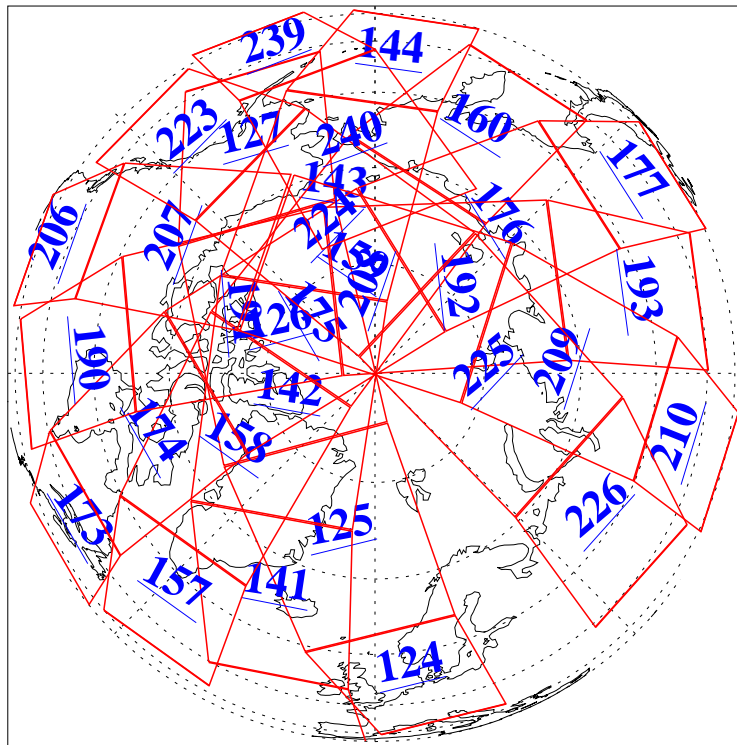

23 Apr 2015
DoY 113
Aqua Day 4737

Ascending Granules

Descending Granules

Legend: AMSU Available, HSB Available, AIRS Available

L1B Availability
 AMSU Granules: 240
 HSB Granules: 0
 AIRS Granules: 240

23 Apr 2015
 DoY 113
 Aqua Day 4737

Northern Hemisphere Granules

Southern Hemisphere Granules

Legend: AMSU Available, HSB Available, AIRS Available