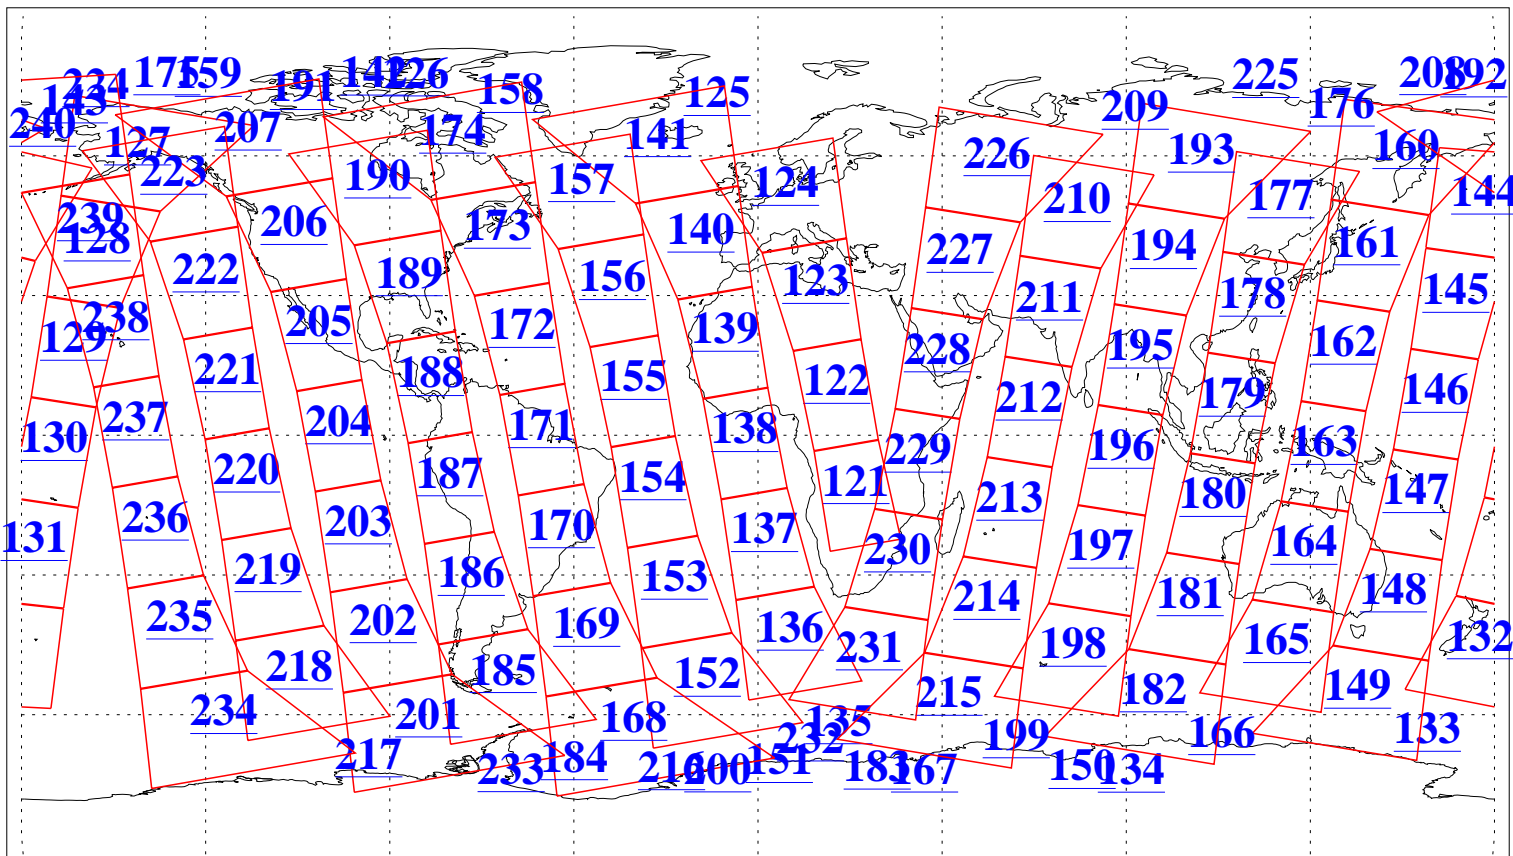

L1B Availability
AMSU Granules: 240
HSB Granules: 0
AIRS Granules: 240

23 Apr 2015
DoY 113
Aqua Day 4737
Granules: 1 to 120

Granules: 121 to 240

Legend: AMSU Available, HSB Available, AIRS Available

L1B Availability
AMSU Granules: 240
HSB Granules: 0
AIRS Granules: 240

23 Apr 2015
DoY 113
Aqua Day 4737

Ascending Granules

Descending Granules

Legend: AMSU Available, HSB Available, AIRS Available

L1B Availability
 AMSU Granules: 240
 HSB Granules: 0
 AIRS Granules: 240

23 Apr 2015
 DoY 113
 Aqua Day 4737

Northern Hemisphere Granules

Southern Hemisphere Granules

Legend: AMSU Available, HSB Available, AIRS Available