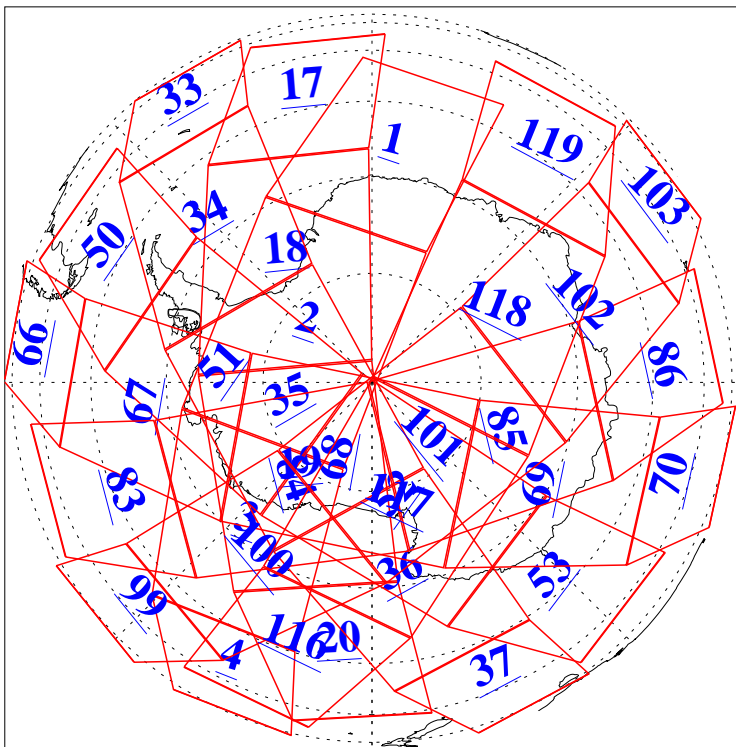

L1B Availability
AMSU Granules: 240
HSB Granules: 0
AIRS Granules: 240

23 Apr 2015
DoY 113
Aqua Day 4737
Granules: 1 to 120

Granules: 121 to 240

Legend: AMSU Available, HSB Available, AIRS Available

L1B Availability
AMSU Granules: 240
HSB Granules: 0
AIRS Granules: 240

23 Apr 2015
DoY 113
Aqua Day 4737

Ascending Granules

Descending Granules

Legend: AMSU Available, HSB Available, AIRS Available

L1B Availability
 AMSU Granules: 240
 HSB Granules: 0
 AIRS Granules: 240

23 Apr 2015
 DoY 113
 Aqua Day 4737

Northern Hemisphere Granules

Southern Hemisphere Granules

Legend: AMSU Available, HSB Available, AIRS Available