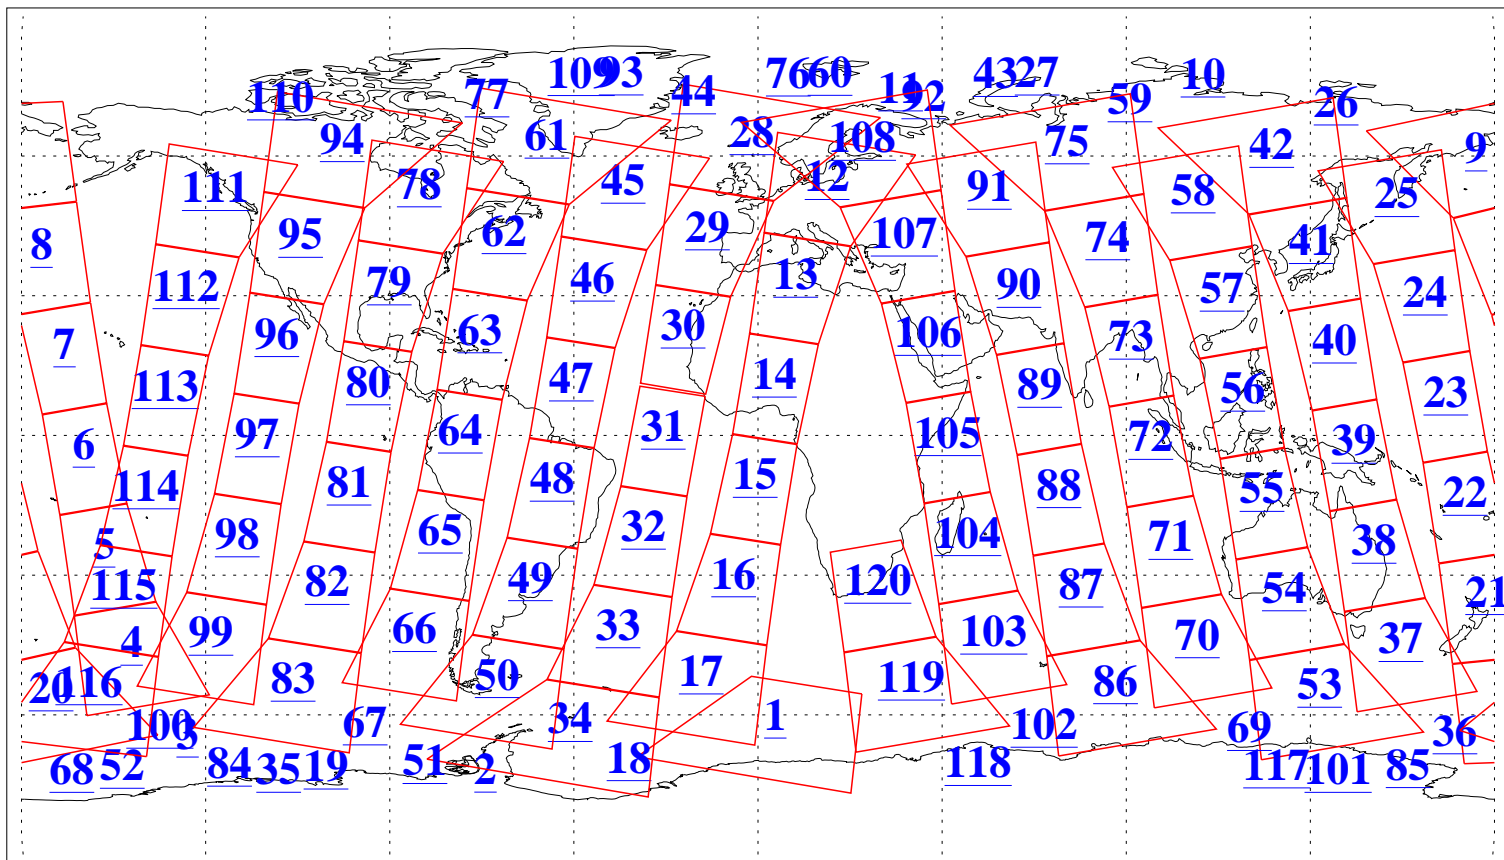

L1B Availability
AMSU Granules: 240
HSB Granules: 0
AIRS Granules: 240

23 Apr 2015
DoY 113
Aqua Day 4737
Granules: 1 to 120

Granules: 121 to 240

Legend: AMSU Available, HSB Available, AIRS Available

L1B Availability
AMSU Granules: 240
HSB Granules: 0
AIRS Granules: 240

23 Apr 2015
DoY 113
Aqua Day 4737

Ascending Granules

Descending Granules

Legend: AMSU Available, HSB Available, AIRS Available

L1B Availability
 AMSU Granules: 240
 HSB Granules: 0
 AIRS Granules: 240

23 Apr 2015
 DoY 113
 Aqua Day 4737

Northern Hemisphere Granules

Southern Hemisphere Granules

Legend: AMSU Available, HSB Available, AIRS Available