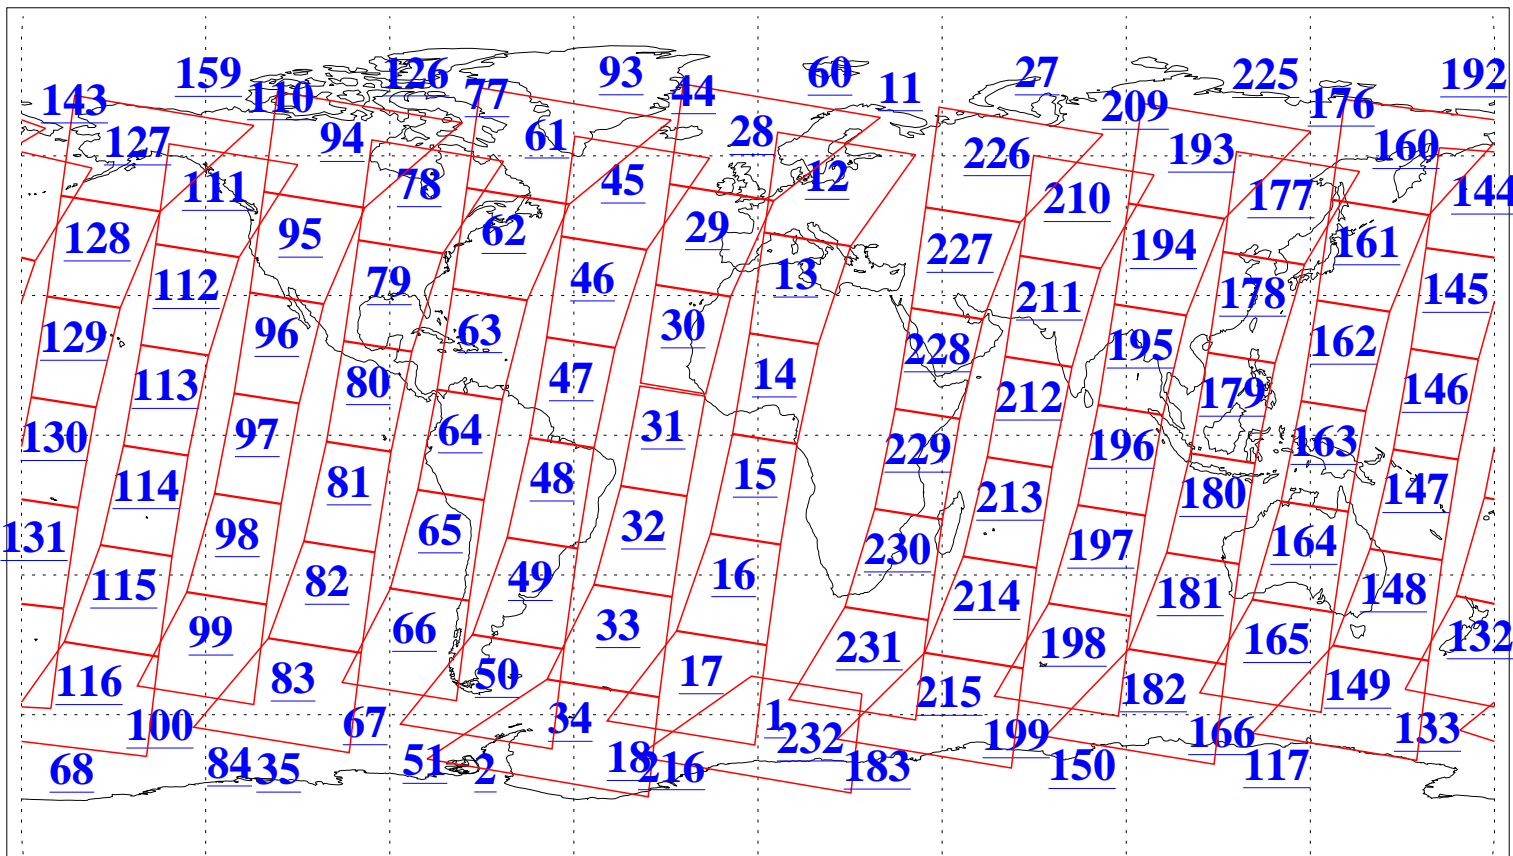

L1B Availability
AMSU Granules: 240
HSB Granules: 0
AIRS Granules: 240

23 Apr 2015
DoY 113
Aqua Day 4737
Granules: 1 to 120

Granules: 121 to 240

Legend: AMSU Available, HSB Available, AIRS Available

L1B Availability
AMSU Granules: 240
HSB Granules: 0
AIRS Granules: 240

23 Apr 2015
DoY 113
Aqua Day 4737

Ascending Granules

Descending Granules

Legend: AMSU Available, HSB Available, AIRS Available

L1B Availability
 AMSU Granules: 240
 HSB Granules: 0
 AIRS Granules: 240

23 Apr 2015
 DoY 113
 Aqua Day 4737

Northern Hemisphere Granules

Southern Hemisphere Granules

Legend: AMSU Available, HSB Available, AIRS Available