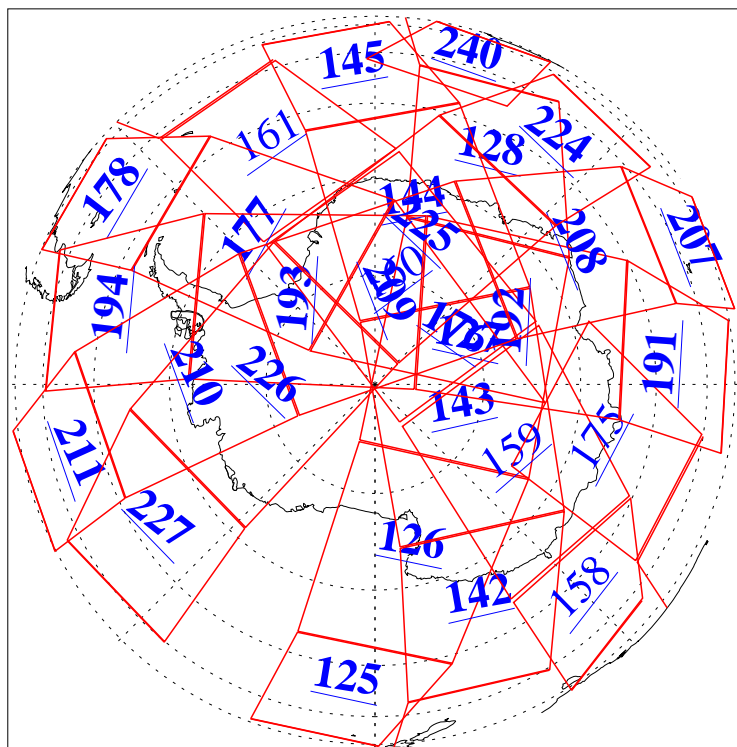

L1B Availability
AMSU Granules: 240
HSB Granules: 0
AIRS Granules: 218

22 Apr 2015
DoY 112
Aqua Day 4736
Granules: 1 to 120

Granules: 121 to 240

Legend: AMSU Available, HSB Available, AIRS Available

L1B Availability
AMSU Granules: 240
HSB Granules: 0
AIRS Granules: 218

22 Apr 2015
DoY 112
Aqua Day 4736

Ascending Granules

Descending Granules

Legend: AMSU Available, HSB Available, AIRS Available

L1B Availability
 AMSU Granules: 240
 HSB Granules: 0
 AIRS Granules: 218

22 Apr 2015
 DoY 112
 Aqua Day 4736

Northern Hemisphere Granules

Southern Hemisphere Granules

Legend: AMSU Available, HSB Available, AIRS Available