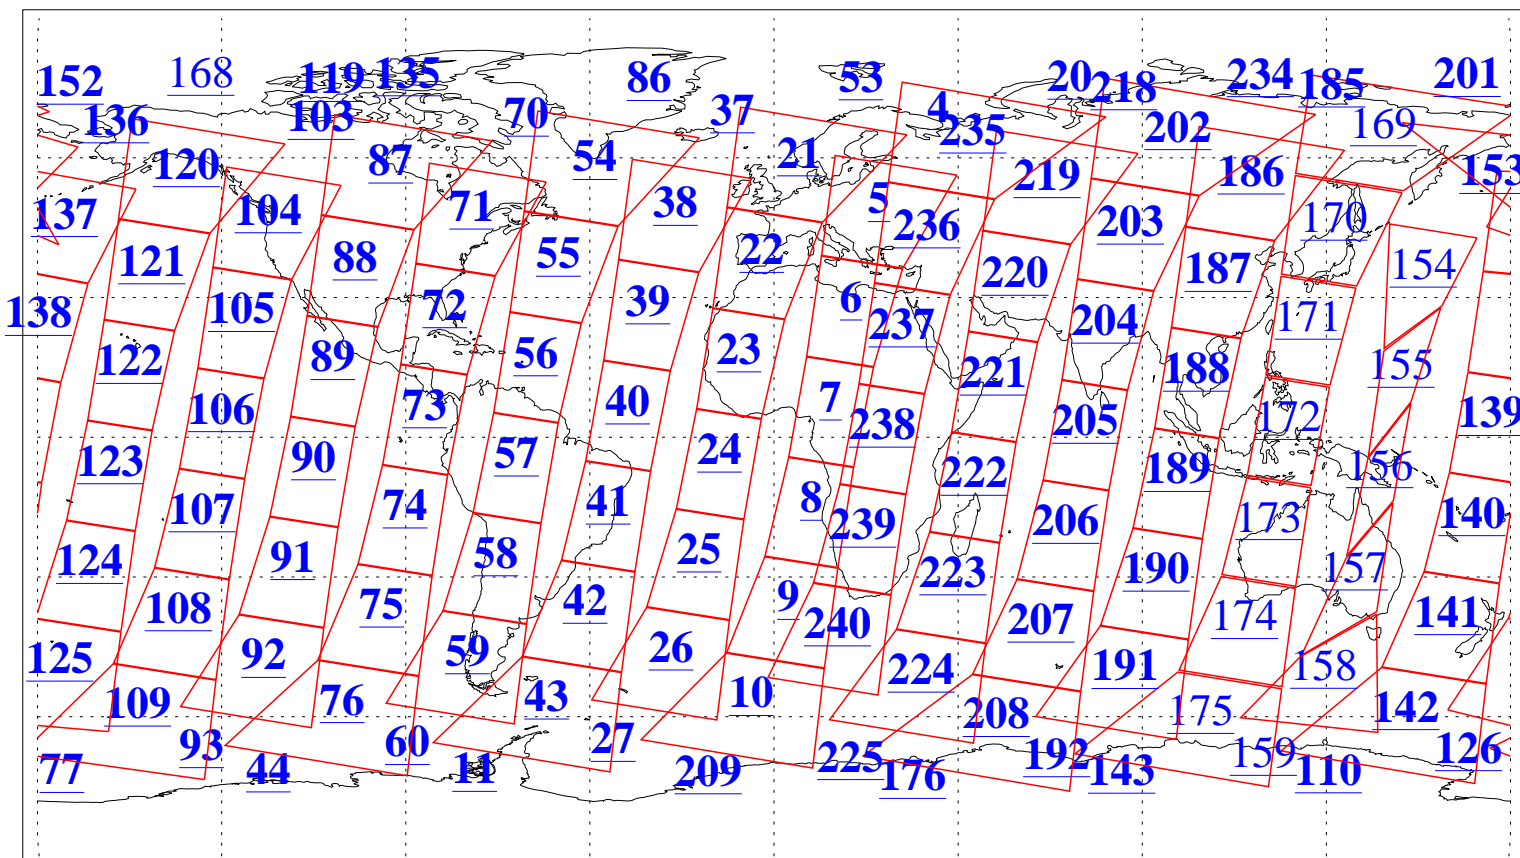

L1B Availability
AMSU Granules: 240
HSB Granules: 0
AIRS Granules: 218

22 Apr 2015
DoY 112
Aqua Day 4736
Granules: 1 to 120

Granules: 121 to 240

Legend: AMSU Available, HSB Available, AIRS Available

L1B Availability
AMSU Granules: 240
HSB Granules: 0
AIRS Granules: 218

22 Apr 2015
DoY 112
Aqua Day 4736

Ascending Granules

Descending Granules

Legend: AMSU Available, HSB Available, AIRS Available

L1B Availability
 AMSU Granules: 240
 HSB Granules: 0
 AIRS Granules: 218

22 Apr 2015
 DoY 112
 Aqua Day 4736

Northern Hemisphere Granules

Southern Hemisphere Granules

Legend: AMSU Available, HSB Available, AIRS Available