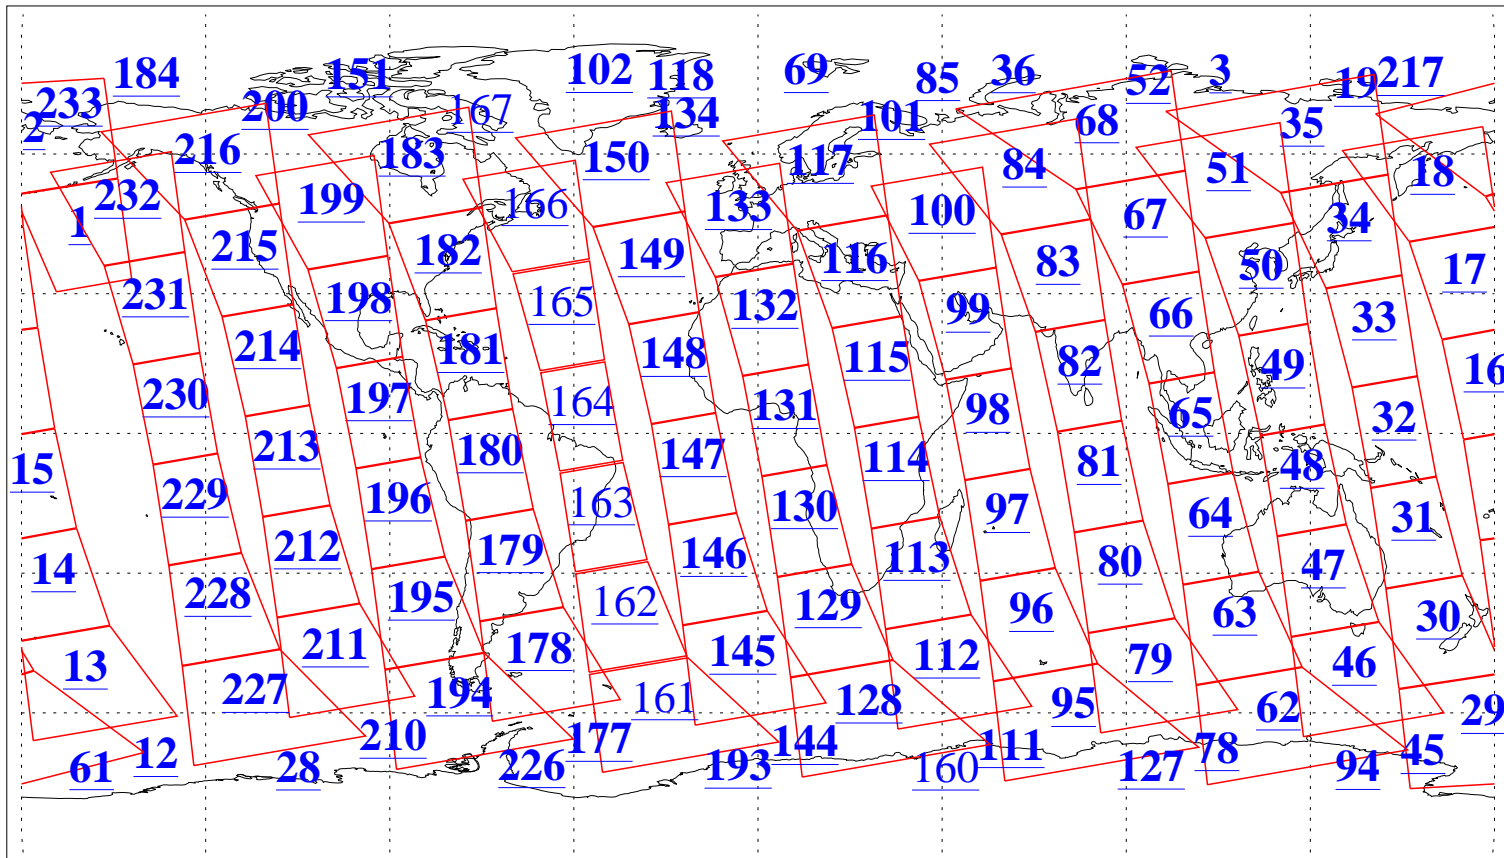

L1B Availability
AMSU Granules: 240
HSB Granules: 0
AIRS Granules: 218

22 Apr 2015
DoY 112
Aqua Day 4736
Granules: 1 to 120

Granules: 121 to 240

Legend: AMSU Available, HSB Available, AIRS Available

L1B Availability
AMSU Granules: 240
HSB Granules: 0
AIRS Granules: 218

22 Apr 2015
DoY 112
Aqua Day 4736

Ascending Granules

Descending Granules

Legend: AMSU Available, HSB Available, AIRS Available

L1B Availability
 AMSU Granules: 240
 HSB Granules: 0
 AIRS Granules: 218

22 Apr 2015
 DoY 112
 Aqua Day 4736

Northern Hemisphere Granules

Southern Hemisphere Granules

Legend: AMSU Available, HSB Available, AIRS Available