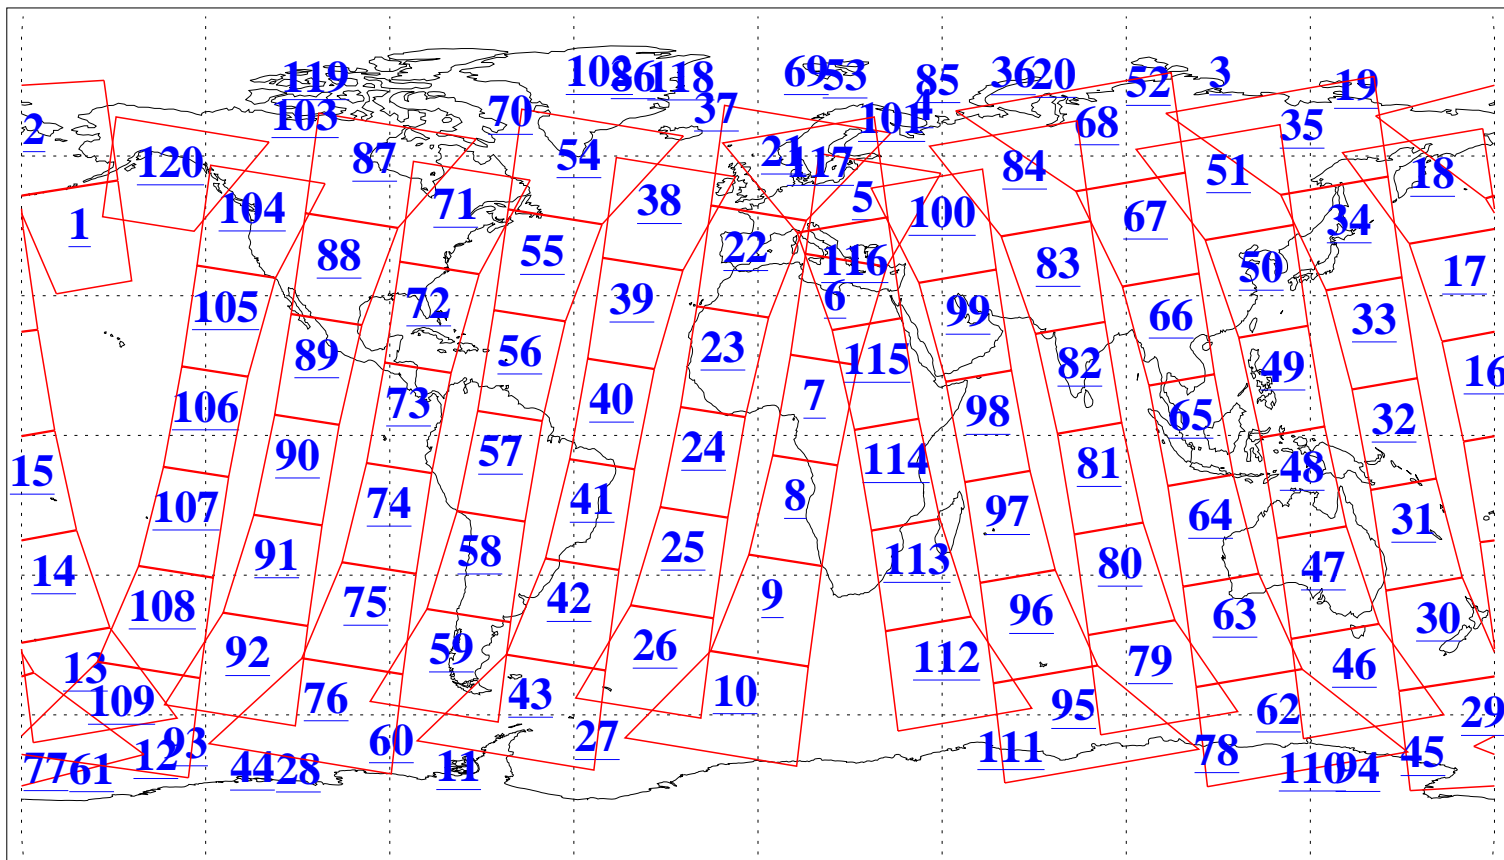

L1B Availability
AMSU Granules: 240
HSB Granules: 0
AIRS Granules: 218

22 Apr 2015
DoY 112
Aqua Day 4736
Granules: 1 to 120

Granules: 121 to 240

Legend: AMSU Available, HSB Available, AIRS Available

L1B Availability
AMSU Granules: 240
HSB Granules: 0
AIRS Granules: 218

22 Apr 2015
DoY 112
Aqua Day 4736

Ascending Granules

Descending Granules

Legend: AMSU Available, HSB Available, AIRS Available

L1B Availability
 AMSU Granules: 240
 HSB Granules: 0
 AIRS Granules: 218

22 Apr 2015
 DoY 112
 Aqua Day 4736

Northern Hemisphere Granules

Southern Hemisphere Granules

Legend: AMSU Available, HSB Available, AIRS Available