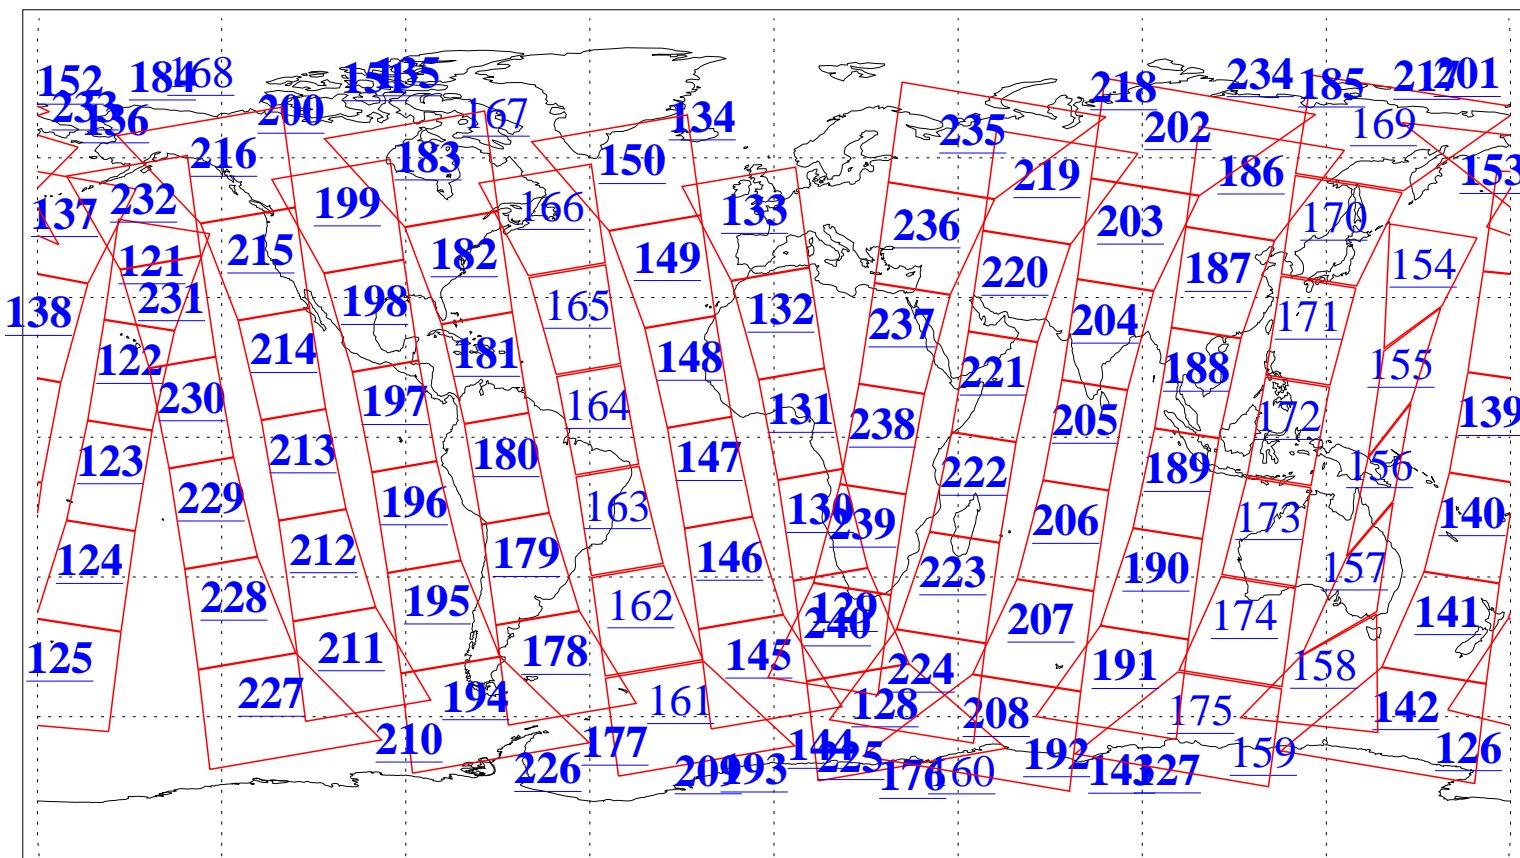

L1B Availability
AMSU Granules: 240
HSB Granules: 0
AIRS Granules: 218

22 Apr 2015
DoY 112
Aqua Day 4736
Granules: 1 to 120

Granules: 121 to 240

Legend: AMSU Available, HSB Available, AIRS Available

L1B Availability
AMSU Granules: 240
HSB Granules: 0
AIRS Granules: 218

22 Apr 2015
DoY 112
Aqua Day 4736

Ascending Granules

Descending Granules

Legend: AMSU Available, HSB Available, AIRS Available

L1B Availability
 AMSU Granules: 240
 HSB Granules: 0
 AIRS Granules: 218

22 Apr 2015
 DoY 112
 Aqua Day 4736

Northern Hemisphere Granules

Southern Hemisphere Granules

Legend: AMSU Available, HSB Available, AIRS Available