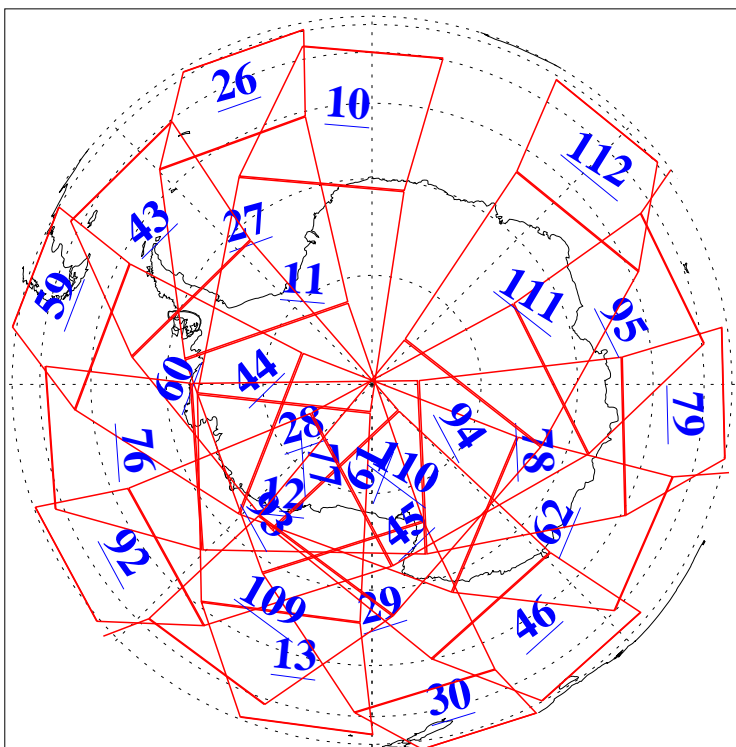

L1B Availability
AMSU Granules: 240
HSB Granules: 0
AIRS Granules: 218

22 Apr 2015
DoY 112
Aqua Day 4736
Granules: 1 to 120

Granules: 121 to 240

Legend: AMSU Available, HSB Available, AIRS Available

L1B Availability
AMSU Granules: 240
HSB Granules: 0
AIRS Granules: 218

22 Apr 2015
DoY 112
Aqua Day 4736

Ascending Granules

Descending Granules

Legend: AMSU Available, HSB Available, AIRS Available

L1B Availability
 AMSU Granules: 240
 HSB Granules: 0
 AIRS Granules: 218

22 Apr 2015
 DoY 112
 Aqua Day 4736

Northern Hemisphere Granules

Southern Hemisphere Granules

Legend: AMSU Available, HSB Available, AIRS Available