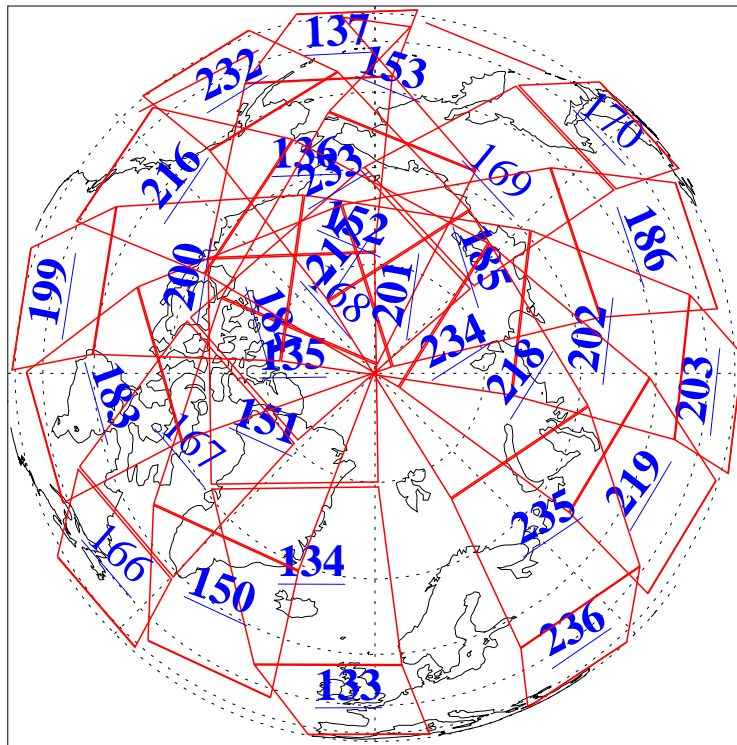

L1B Availability
AMSU Granules: 240
HSB Granules: 0
AIRS Granules: 218

22 Apr 2015
DoY 112
Aqua Day 4736
Granules: 1 to 120

Granules: 121 to 240

Legend: AMSU Available, HSB Available, AIRS Available

L1B Availability
AMSU Granules: 240
HSB Granules: 0
AIRS Granules: 218

22 Apr 2015
DoY 112
Aqua Day 4736

Ascending Granules

Descending Granules

Legend: AMSU Available, HSB Available, AIRS Available

L1B Availability
 AMSU Granules: 240
 HSB Granules: 0
 AIRS Granules: 218

22 Apr 2015
 DoY 112
 Aqua Day 4736

Northern Hemisphere Granules

Southern Hemisphere Granules

Legend: AMSU Available, HSB Available, AIRS Available