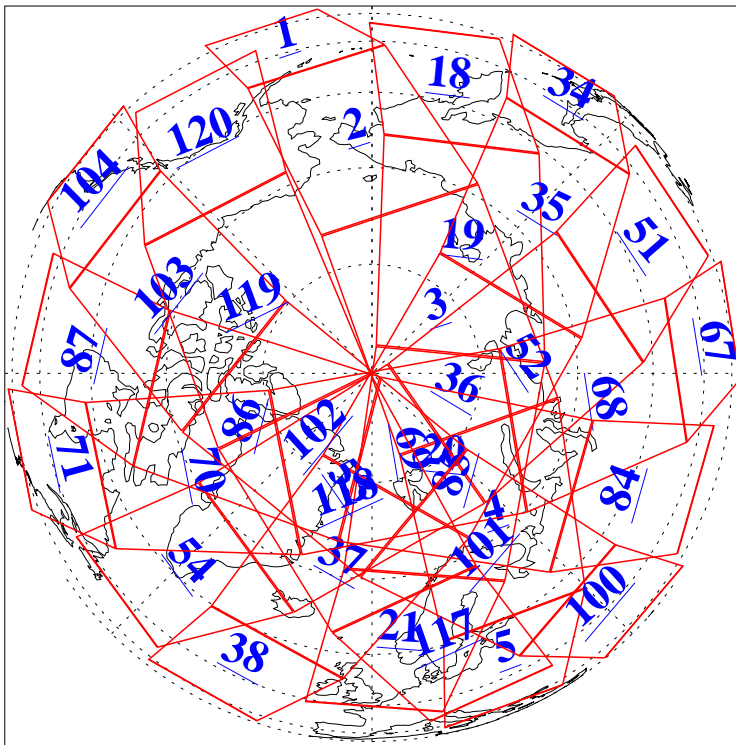

L1B Availability
AMSU Granules: 240
HSB Granules: 0
AIRS Granules: 218

22 Apr 2015
DoY 112
Aqua Day 4736
Granules: 1 to 120

Granules: 121 to 240

Legend: AMSU Available, HSB Available, AIRS Available

L1B Availability
AMSU Granules: 240
HSB Granules: 0
AIRS Granules: 218

22 Apr 2015
DoY 112
Aqua Day 4736

Ascending Granules

Descending Granules

Legend: AMSU Available, HSB Available, AIRS Available

L1B Availability
 AMSU Granules: 240
 HSB Granules: 0
 AIRS Granules: 218

22 Apr 2015
 DoY 112
 Aqua Day 4736

Northern Hemisphere Granules

Southern Hemisphere Granules

Legend: AMSU Available, HSB Available, AIRS Available