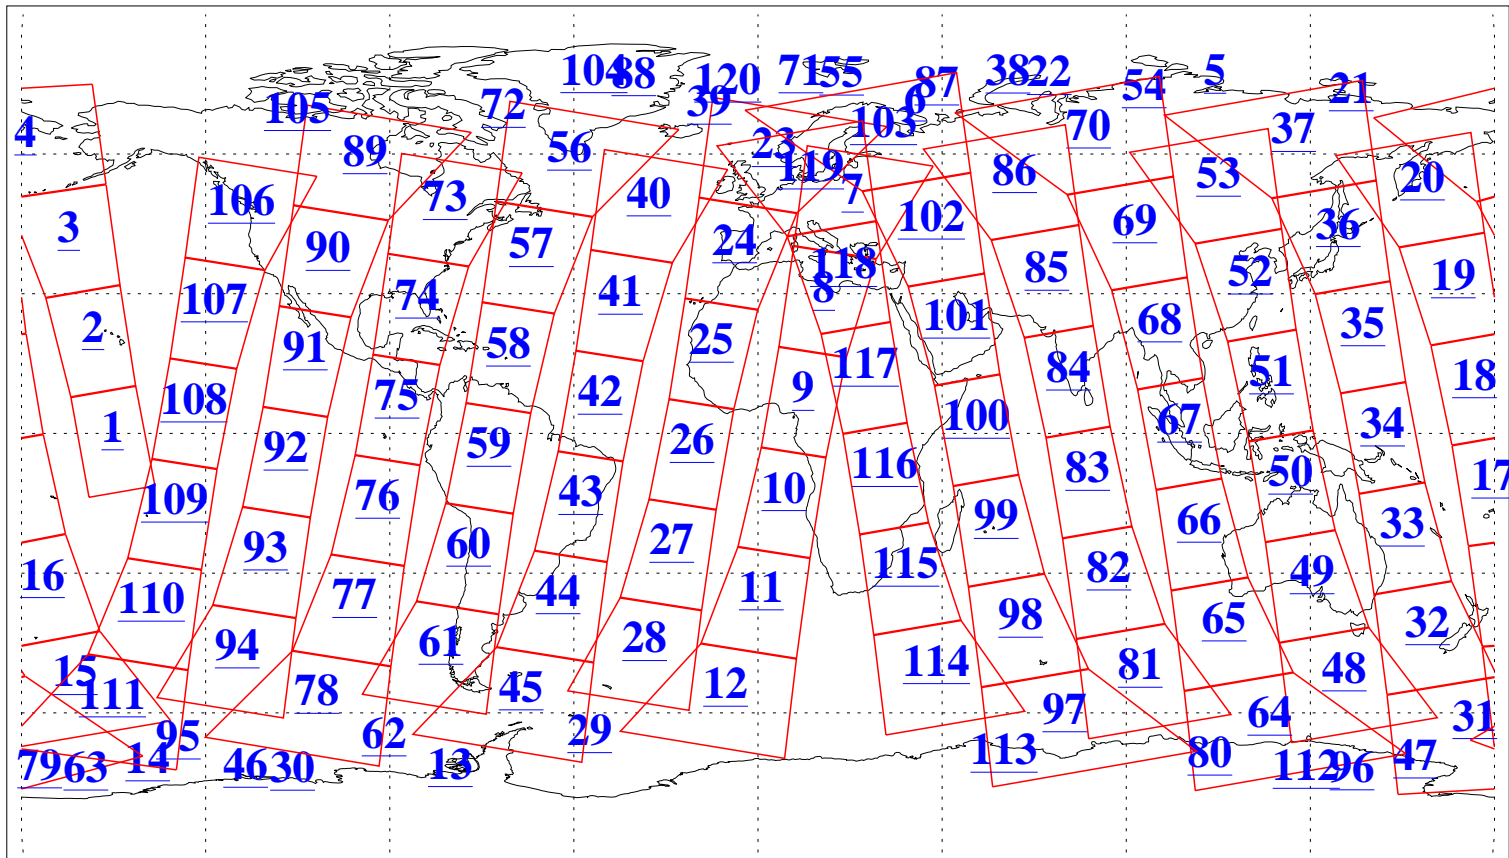

L1B Availability  
AMSU Granules: 240  
HSB Granules: 0  
AIRS Granules: 240

20 Apr 2015  
DoY 110  
Aqua Day 4734  
Granules: 1 to 120

Granules: 121 to 240

Legend: AMSU Available, HSB Available, AIRS Available

L1B Availability  
AMSU Granules: 240  
HSB Granules: 0  
AIRS Granules: 240

20 Apr 2015  
DoY 110  
Aqua Day 4734

Ascending Granules

Descending Granules

Legend: AMSU Available, HSB Available, AIRS Available

L1B Availability  
 AMSU Granules: 240  
 HSB Granules: 0  
 AIRS Granules: 240

20 Apr 2015  
 DoY 110  
 Aqua Day 4734

Northern Hemisphere Granules

Southern Hemisphere Granules

Legend: AMSU Available, HSB Available, AIRS Available