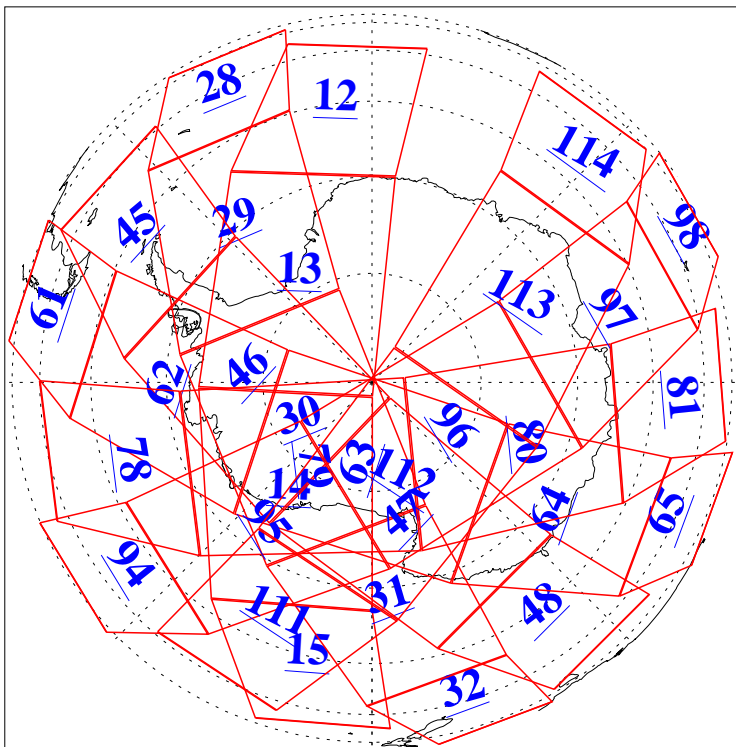

L1B Availability  
AMSU Granules: 240  
HSB Granules: 0  
AIRS Granules: 240

20 Apr 2015  
DoY 110  
Aqua Day 4734  
Granules: 1 to 120

Granules: 121 to 240

Legend: AMSU Available, HSB Available, AIRS Available

L1B Availability  
AMSU Granules: 240  
HSB Granules: 0  
AIRS Granules: 240

20 Apr 2015  
DoY 110  
Aqua Day 4734

Ascending Granules

Descending Granules

Legend: AMSU Available, HSB Available, AIRS Available

L1B Availability  
 AMSU Granules: 240  
 HSB Granules: 0  
 AIRS Granules: 240

20 Apr 2015  
 DoY 110  
 Aqua Day 4734

Northern Hemisphere Granules

Southern Hemisphere Granules

Legend: AMSU Available, HSB Available, AIRS Available