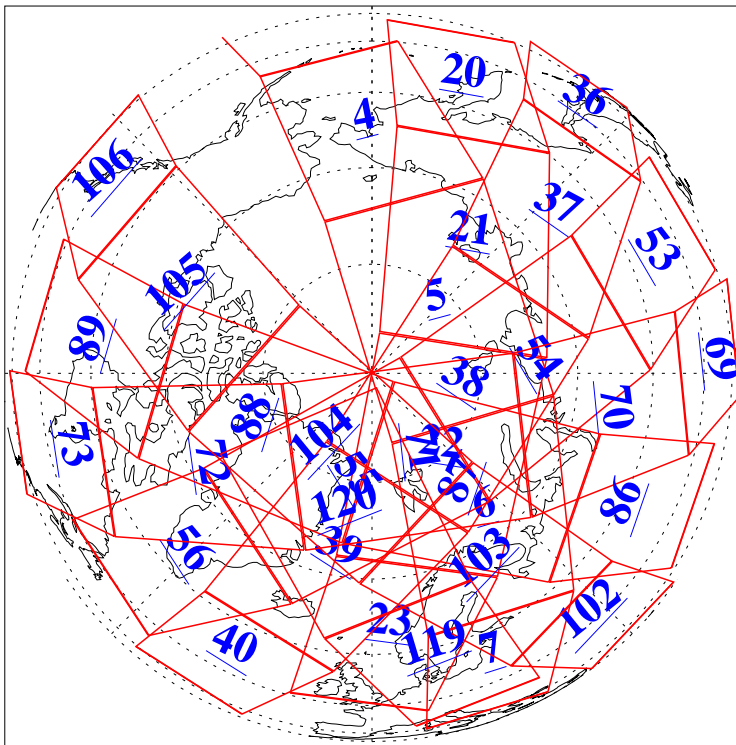

L1B Availability  
AMSU Granules: 240  
HSB Granules: 0  
AIRS Granules: 240

20 Apr 2015  
DoY 110  
Aqua Day 4734  
Granules: 1 to 120

Granules: 121 to 240

Legend: AMSU Available, HSB Available, AIRS Available

L1B Availability  
AMSU Granules: 240  
HSB Granules: 0  
AIRS Granules: 240

20 Apr 2015  
DoY 110  
Aqua Day 4734

Ascending Granules

Descending Granules

Legend: AMSU Available, HSB Available, AIRS Available

L1B Availability  
 AMSU Granules: 240  
 HSB Granules: 0  
 AIRS Granules: 240

20 Apr 2015  
 DoY 110  
 Aqua Day 4734

Northern Hemisphere Granules

Southern Hemisphere Granules

Legend: AMSU Available, HSB Available, AIRS Available