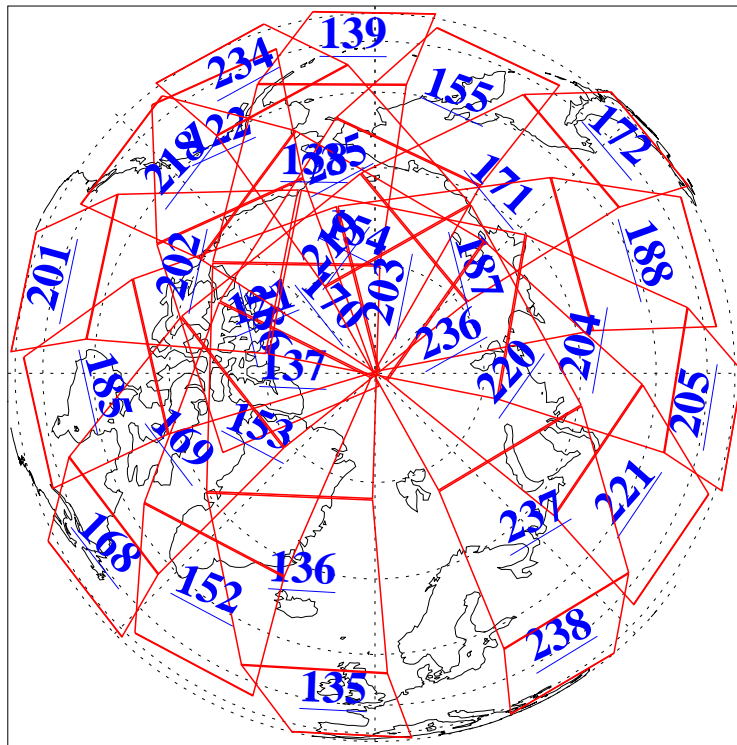

L1B Availability  
AMSU Granules: 240  
HSB Granules: 0  
AIRS Granules: 240

20 Apr 2015  
DoY 110  
Aqua Day 4734  
Granules: 1 to 120

Granules: 121 to 240

Legend: AMSU Available, HSB Available, AIRS Available

L1B Availability  
AMSU Granules: 240  
HSB Granules: 0  
AIRS Granules: 240

20 Apr 2015  
DoY 110  
Aqua Day 4734

Ascending Granules

Descending Granules

Legend: AMSU Available, HSB Available, AIRS Available

L1B Availability  
 AMSU Granules: 240  
 HSB Granules: 0  
 AIRS Granules: 240

20 Apr 2015  
 DoY 110  
 Aqua Day 4734

Northern Hemisphere Granules

Southern Hemisphere Granules

Legend: AMSU Available, HSB Available, AIRS Available