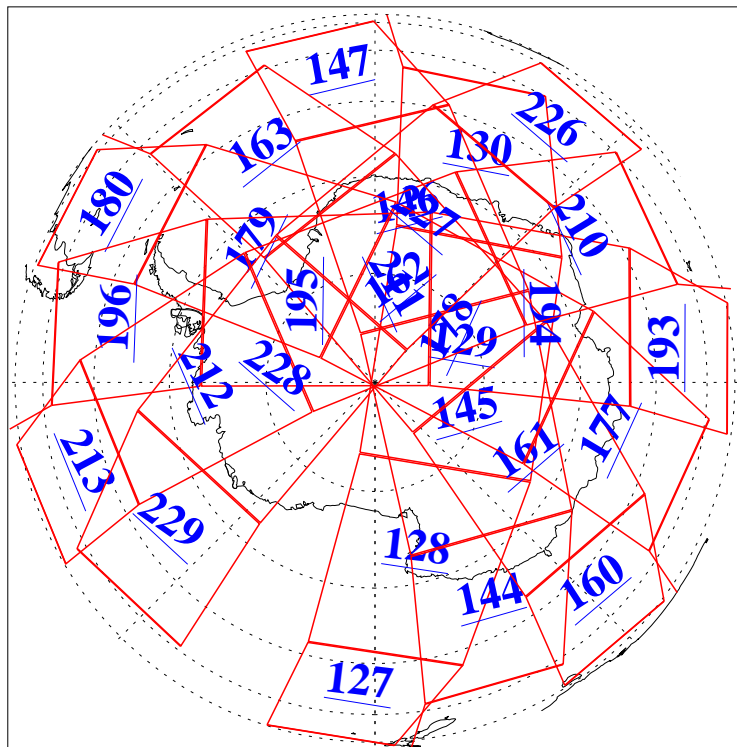

L1B Availability  
AMSU Granules: 240  
HSB Granules: 0  
AIRS Granules: 240

20 Apr 2015  
DoY 110  
Aqua Day 4734  
Granules: 1 to 120

Granules: 121 to 240

Legend: AMSU Available, HSB Available, AIRS Available

L1B Availability  
AMSU Granules: 240  
HSB Granules: 0  
AIRS Granules: 240

20 Apr 2015  
DoY 110  
Aqua Day 4734

Ascending Granules

Descending Granules

Legend: AMSU Available, HSB Available, AIRS Available

L1B Availability  
 AMSU Granules: 240  
 HSB Granules: 0  
 AIRS Granules: 240

20 Apr 2015  
 DoY 110  
 Aqua Day 4734

Northern Hemisphere Granules

Southern Hemisphere Granules

Legend: AMSU Available, HSB Available, AIRS Available