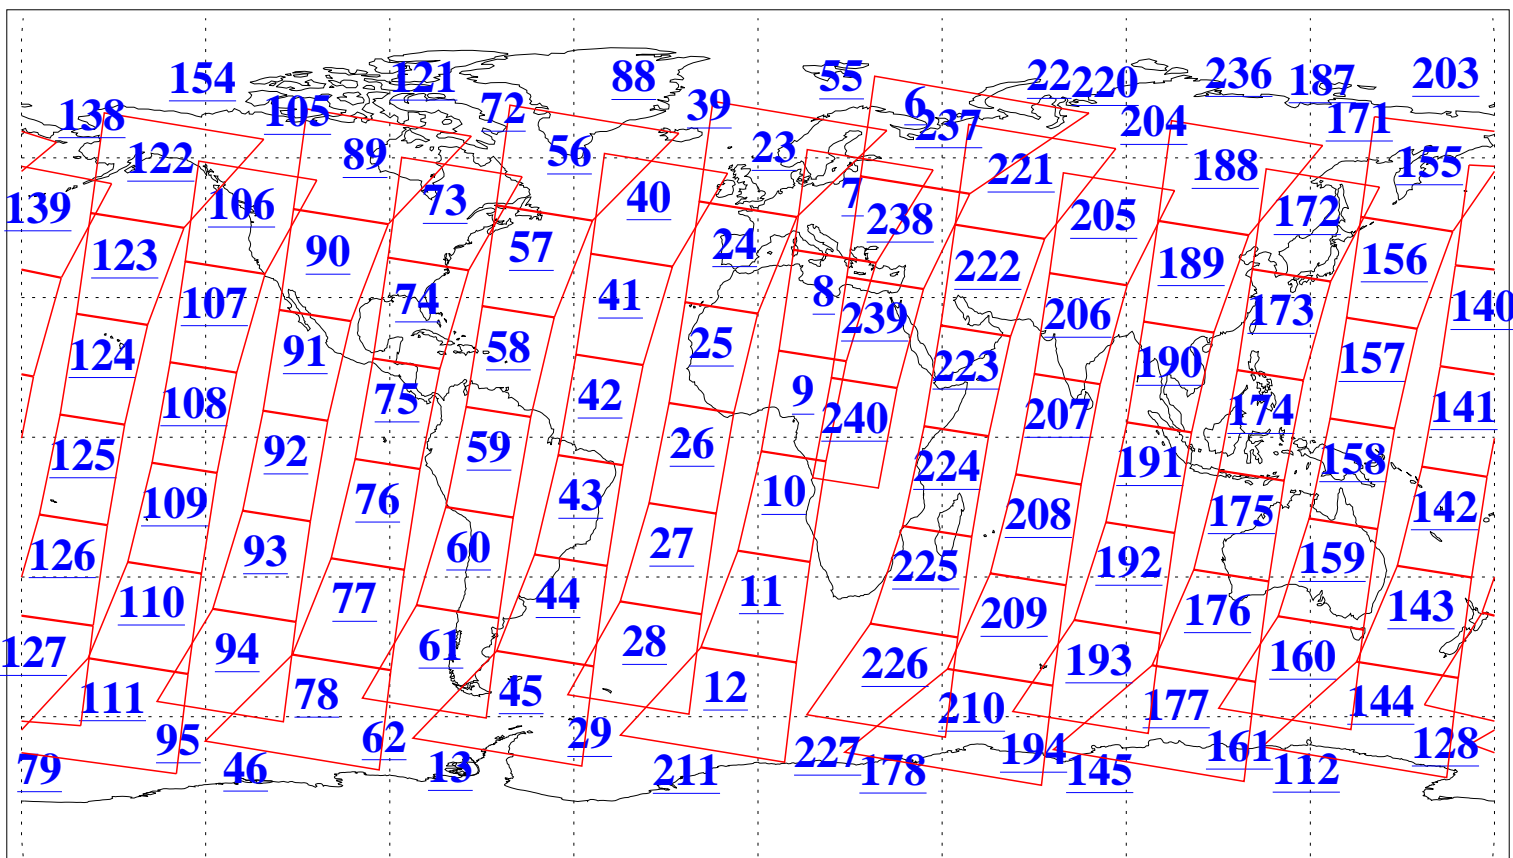

L1B Availability  
AMSU Granules: 240  
HSB Granules: 0  
AIRS Granules: 240

20 Apr 2015  
DoY 110  
Aqua Day 4734  
Granules: 1 to 120

Granules: 121 to 240

Legend: AMSU Available, HSB Available, AIRS Available

L1B Availability  
AMSU Granules: 240  
HSB Granules: 0  
AIRS Granules: 240

20 Apr 2015  
DoY 110  
Aqua Day 4734

Ascending Granules

Descending Granules

Legend: AMSU Available, HSB Available, AIRS Available

L1B Availability  
 AMSU Granules: 240  
 HSB Granules: 0  
 AIRS Granules: 240

20 Apr 2015  
 DoY 110  
 Aqua Day 4734

Northern Hemisphere Granules

Southern Hemisphere Granules

Legend: AMSU Available, HSB Available, AIRS Available