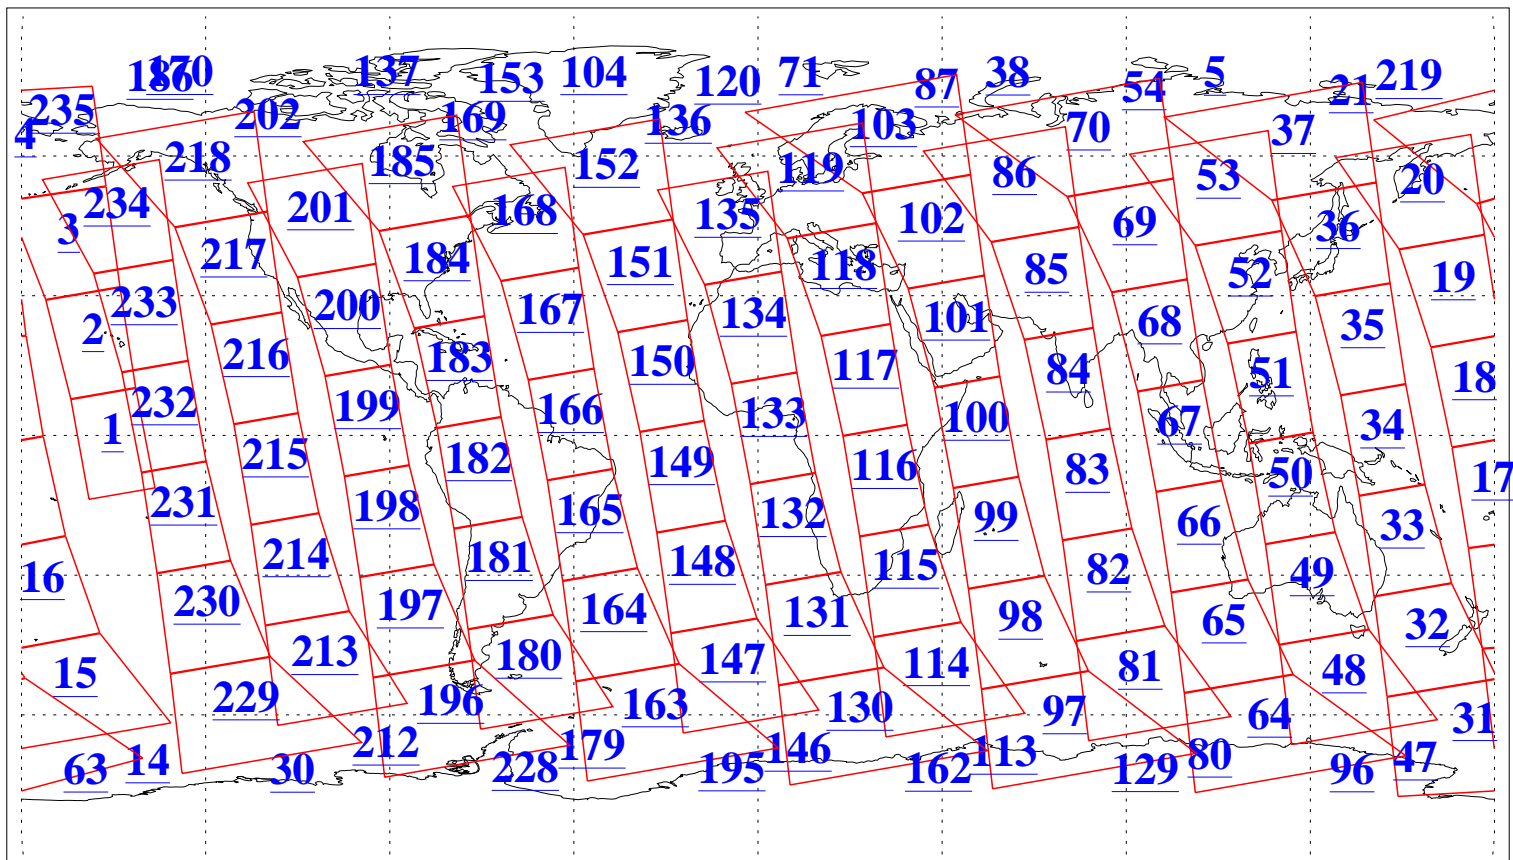

L1B Availability  
AMSU Granules: 240  
HSB Granules: 0  
AIRS Granules: 240

20 Apr 2015  
DoY 110  
Aqua Day 4734  
Granules: 1 to 120

Granules: 121 to 240

Legend: AMSU Available, HSB Available, AIRS Available

L1B Availability  
AMSU Granules: 240  
HSB Granules: 0  
AIRS Granules: 240

20 Apr 2015  
DoY 110  
Aqua Day 4734

Ascending Granules

Descending Granules

Legend: AMSU Available, HSB Available, AIRS Available

L1B Availability  
 AMSU Granules: 240  
 HSB Granules: 0  
 AIRS Granules: 240

20 Apr 2015  
 DoY 110  
 Aqua Day 4734

Northern Hemisphere Granules

Southern Hemisphere Granules

Legend: AMSU Available, HSB Available, AIRS Available