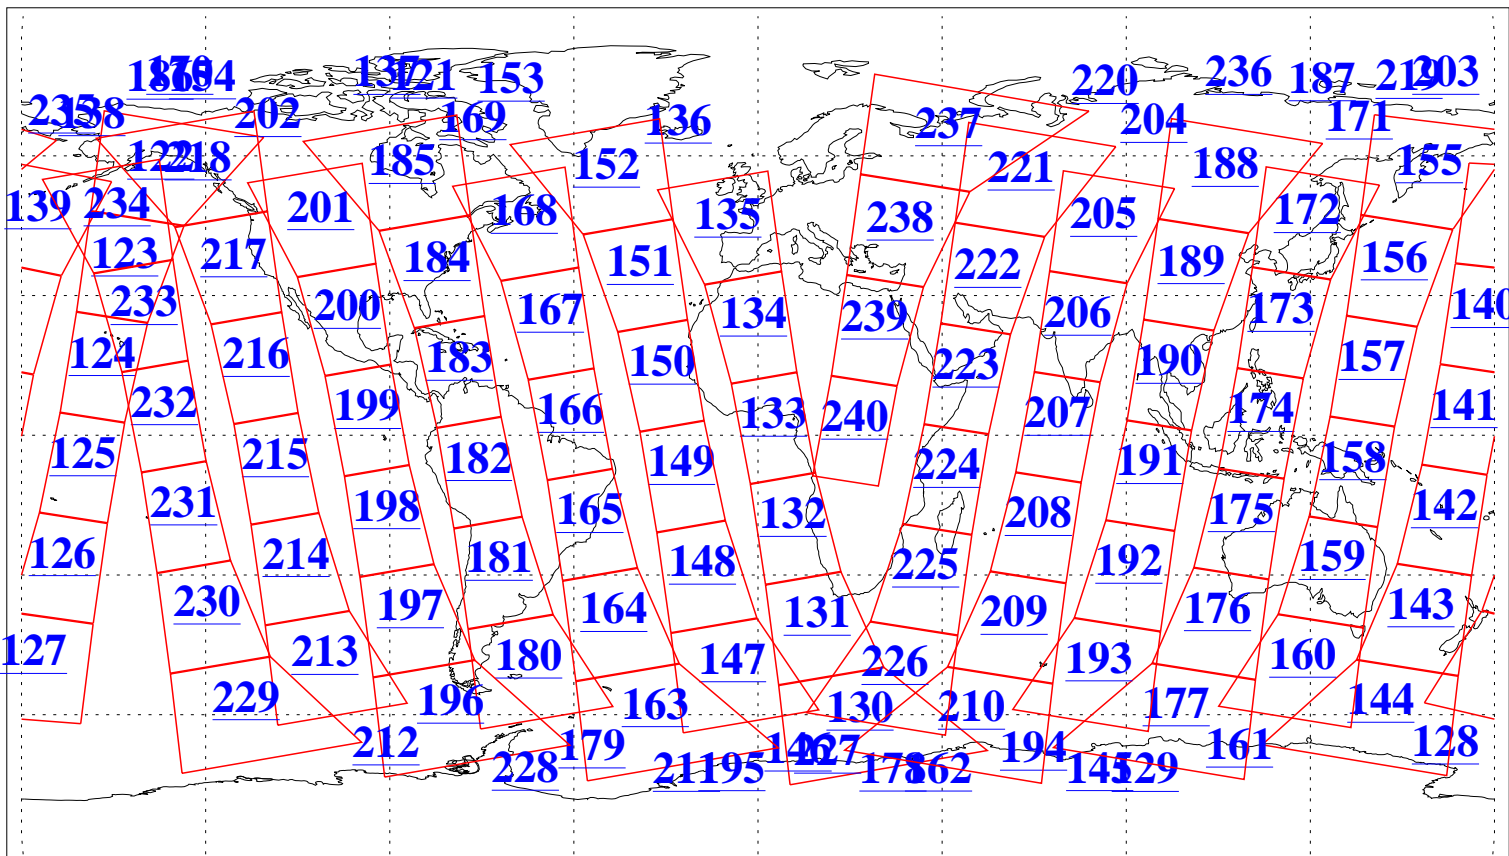

L1B Availability  
AMSU Granules: 240  
HSB Granules: 0  
AIRS Granules: 240

20 Apr 2015  
DoY 110  
Aqua Day 4734  
Granules: 1 to 120

Granules: 121 to 240

Legend: AMSU Available, HSB Available, AIRS Available

L1B Availability  
AMSU Granules: 240  
HSB Granules: 0  
AIRS Granules: 240

20 Apr 2015  
DoY 110  
Aqua Day 4734

Ascending Granules

Descending Granules

Legend: AMSU Available, HSB Available, AIRS Available

L1B Availability  
 AMSU Granules: 240  
 HSB Granules: 0  
 AIRS Granules: 240

20 Apr 2015  
 DoY 110  
 Aqua Day 4734

Northern Hemisphere Granules

Southern Hemisphere Granules

Legend: AMSU Available, HSB Available, AIRS Available