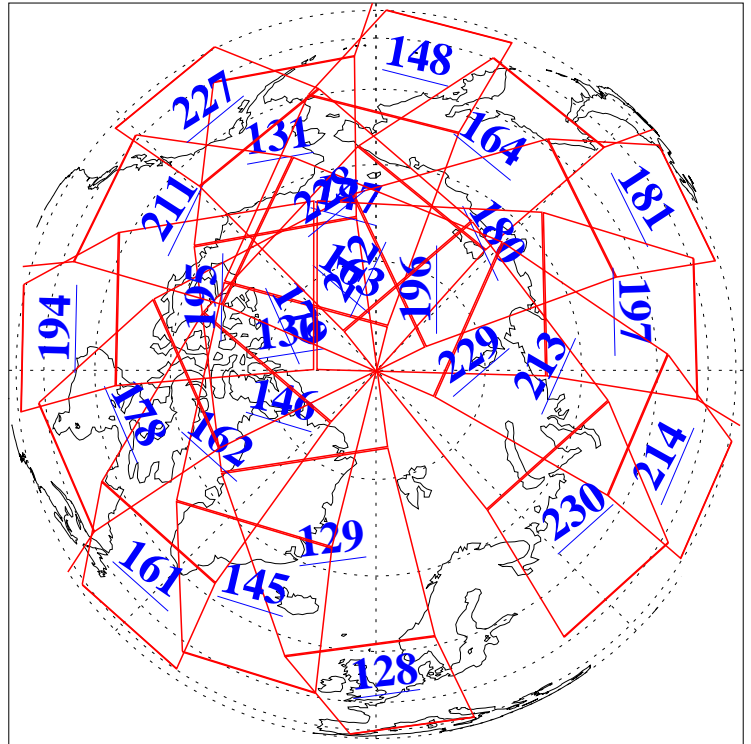

L1B Availability
AMSU Granules: 240
HSB Granules: 0
AIRS Granules: 240

19 Apr 2015
DoY 109
Aqua Day 4733
Granules: 1 to 120

Granules: 121 to 240

Legend: AMSU Available, HSB Available, AIRS Available

L1B Availability
AMSU Granules: 240
HSB Granules: 0
AIRS Granules: 240

19 Apr 2015
DoY 109
Aqua Day 4733
Ascending Granules

Descending Granules

Legend: AMSU Available, HSB Available, AIRS Available

L1B Availability
AMSU Granules: 240
HSB Granules: 0
AIRS Granules: 240

19 Apr 2015
DoY 109
Aqua Day 4733

Northern Hemisphere Granules

Southern Hemisphere Granules

Legend: AMSU Available, HSB Available, AIRS Available