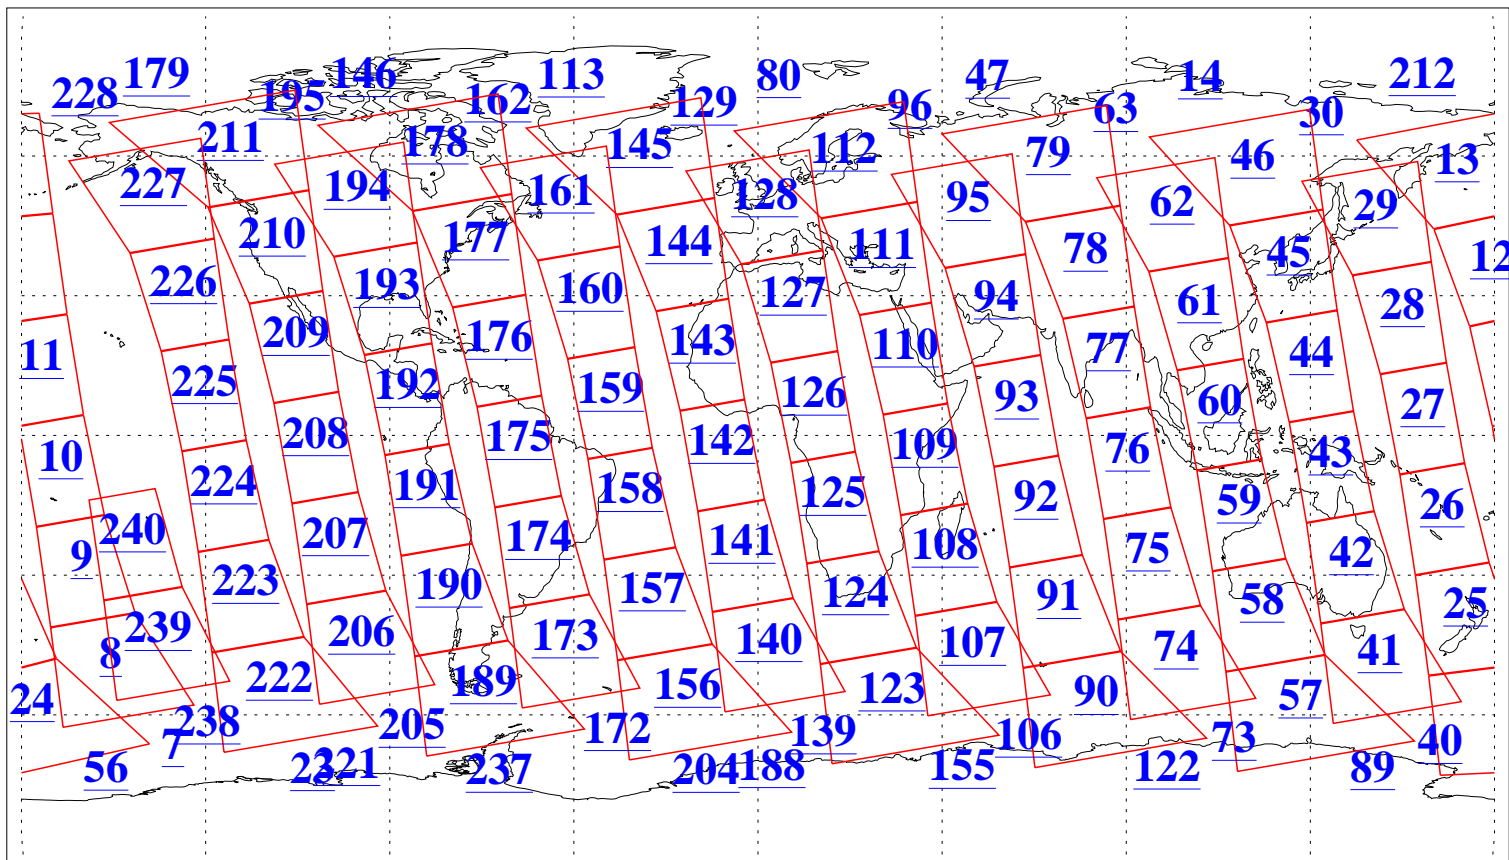

L1B Availability
AMSU Granules: 240
HSB Granules: 0
AIRS Granules: 240

19 Apr 2015
DoY 109
Aqua Day 4733
Granules: 1 to 120

Granules: 121 to 240

Legend: AMSU Available, HSB Available, AIRS Available

L1B Availability
AMSU Granules: 240
HSB Granules: 0
AIRS Granules: 240

19 Apr 2015
DoY 109
Aqua Day 4733
Ascending Granules

Descending Granules

Legend: AMSU Available, HSB Available, AIRS Available

L1B Availability
AMSU Granules: 240
HSB Granules: 0
AIRS Granules: 240

19 Apr 2015
DoY 109
Aqua Day 4733

Northern Hemisphere Granules

Southern Hemisphere Granules

Legend: AMSU Available, HSB Available, AIRS Available