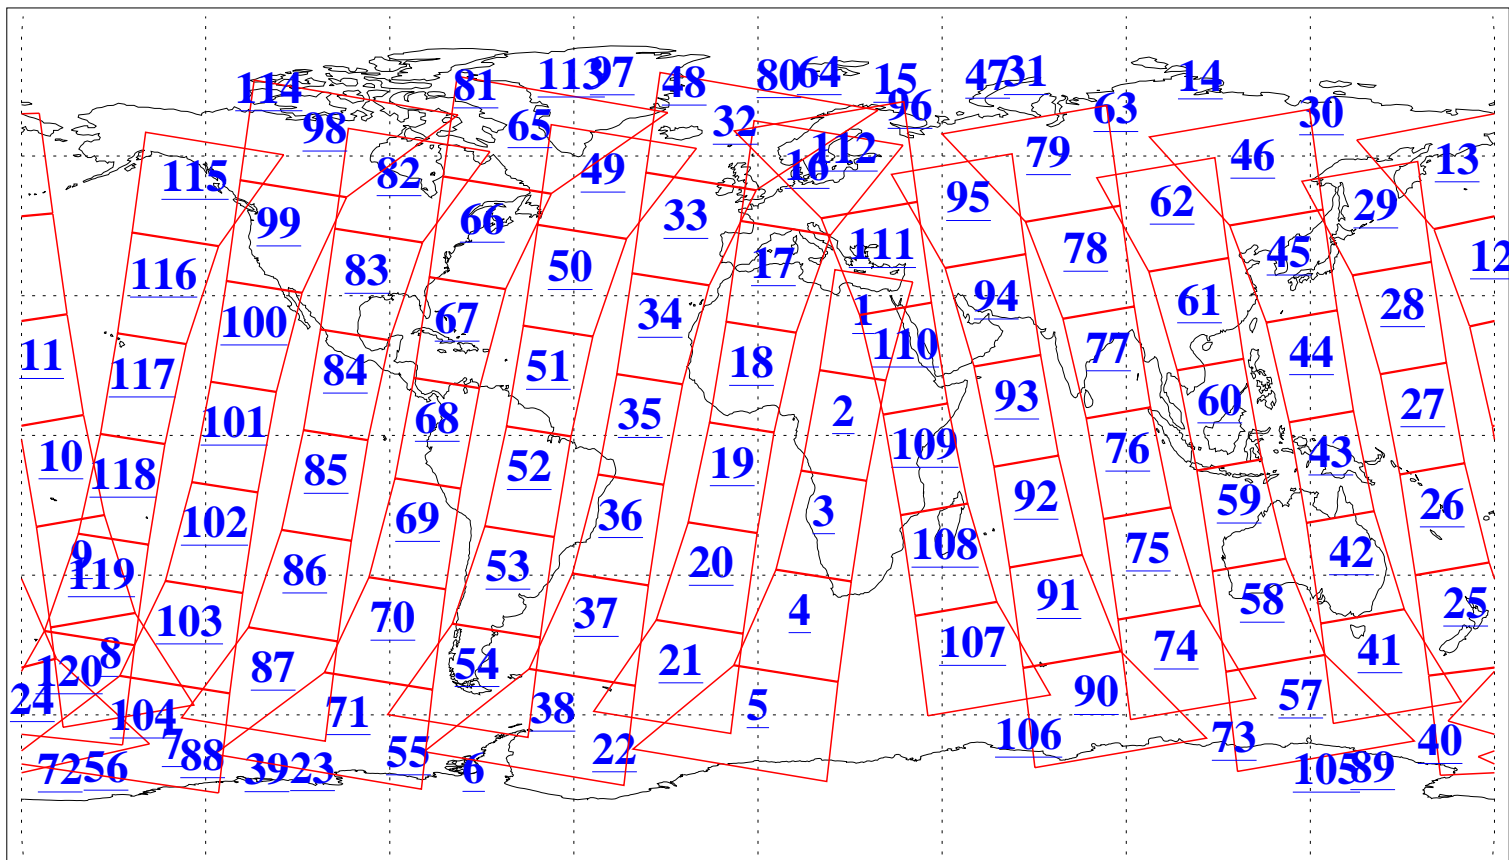

L1B Availability
AMSU Granules: 240
HSB Granules: 0
AIRS Granules: 240

19 Apr 2015
DoY 109
Aqua Day 4733
Granules: 1 to 120

Granules: 121 to 240

Legend: AMSU Available, HSB Available, AIRS Available

L1B Availability
AMSU Granules: 240
HSB Granules: 0
AIRS Granules: 240

19 Apr 2015
DoY 109
Aqua Day 4733
Ascending Granules

Descending Granules

Legend: AMSU Available, HSB Available, AIRS Available

L1B Availability
AMSU Granules: 240
HSB Granules: 0
AIRS Granules: 240

19 Apr 2015
DoY 109
Aqua Day 4733

Northern Hemisphere Granules

Southern Hemisphere Granules

Legend: AMSU Available, HSB Available, AIRS Available