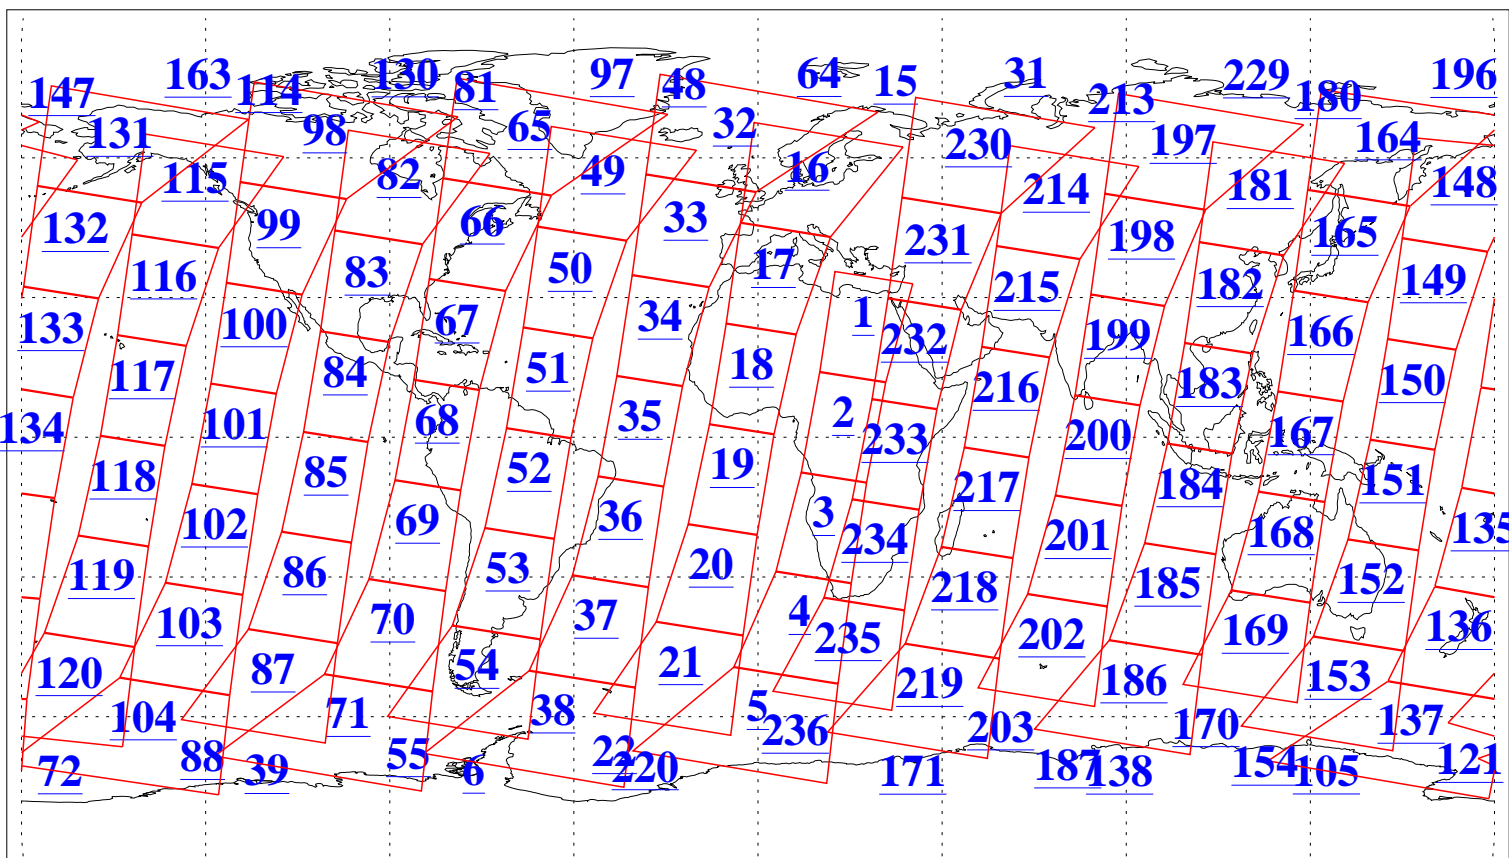

L1B Availability
AMSU Granules: 240
HSB Granules: 0
AIRS Granules: 240

19 Apr 2015
DoY 109
Aqua Day 4733
Granules: 1 to 120

Granules: 121 to 240

Legend: AMSU Available, HSB Available, AIRS Available

L1B Availability
AMSU Granules: 240
HSB Granules: 0
AIRS Granules: 240

19 Apr 2015
DoY 109
Aqua Day 4733
Ascending Granules

Descending Granules

Legend: AMSU Available, HSB Available, AIRS Available

L1B Availability
AMSU Granules: 240
HSB Granules: 0
AIRS Granules: 240

19 Apr 2015
DoY 109
Aqua Day 4733

Northern Hemisphere Granules

Southern Hemisphere Granules

Legend: AMSU Available, HSB Available, AIRS Available