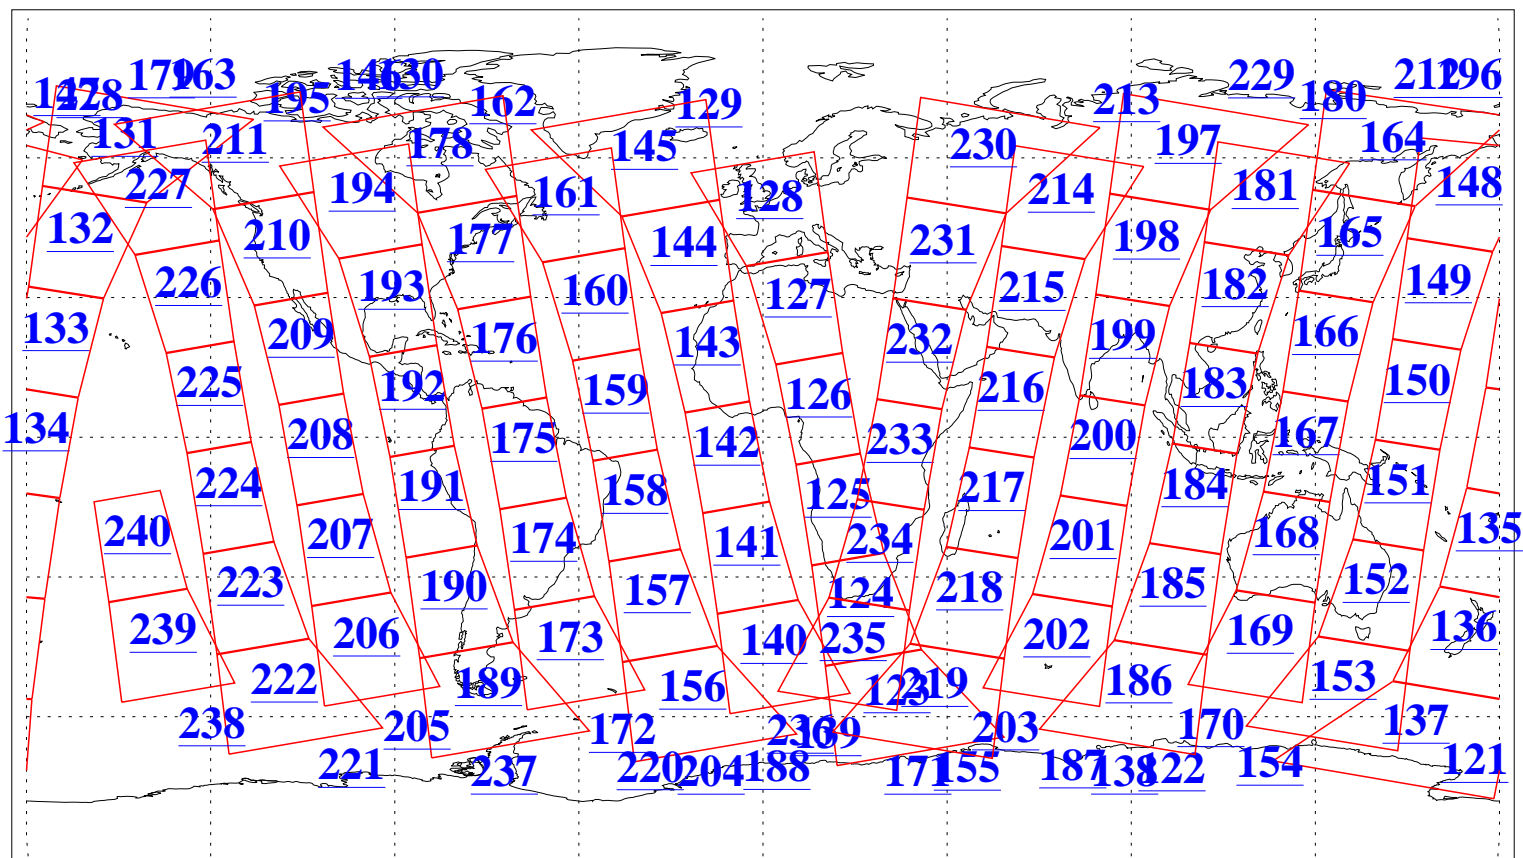

L1B Availability
AMSU Granules: 240
HSB Granules: 0
AIRS Granules: 240

19 Apr 2015
DoY 109
Aqua Day 4733
Granules: 1 to 120

Granules: 121 to 240

Legend: AMSU Available, HSB Available, AIRS Available

L1B Availability
AMSU Granules: 240
HSB Granules: 0
AIRS Granules: 240

19 Apr 2015
DoY 109
Aqua Day 4733
Ascending Granules

Descending Granules

Legend: AMSU Available, HSB Available, AIRS Available

L1B Availability
AMSU Granules: 240
HSB Granules: 0
AIRS Granules: 240

19 Apr 2015
DoY 109
Aqua Day 4733