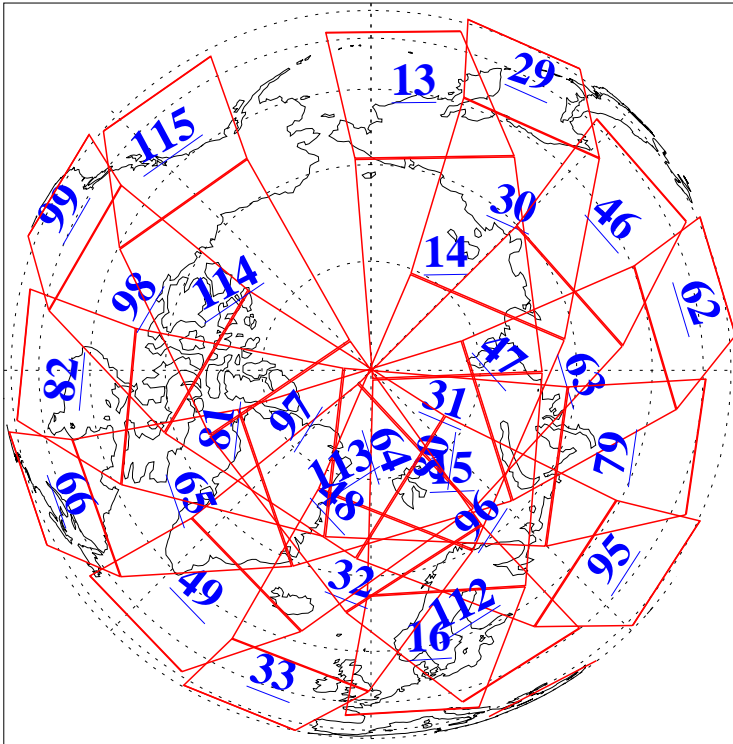

L1B Availability
AMSU Granules: 240
HSB Granules: 0
AIRS Granules: 240

19 Apr 2015
DoY 109
Aqua Day 4733
Granules: 1 to 120

Granules: 121 to 240

Legend: AMSU Available, HSB Available, AIRS Available

L1B Availability
AMSU Granules: 240
HSB Granules: 0
AIRS Granules: 240

19 Apr 2015
DoY 109
Aqua Day 4733
Ascending Granules

Descending Granules

Legend: AMSU Available, HSB Available, AIRS Available

L1B Availability
AMSU Granules: 240
HSB Granules: 0
AIRS Granules: 240

19 Apr 2015
DoY 109
Aqua Day 4733

Northern Hemisphere Granules

Southern Hemisphere Granules

Legend: AMSU Available, HSB Available, AIRS Available