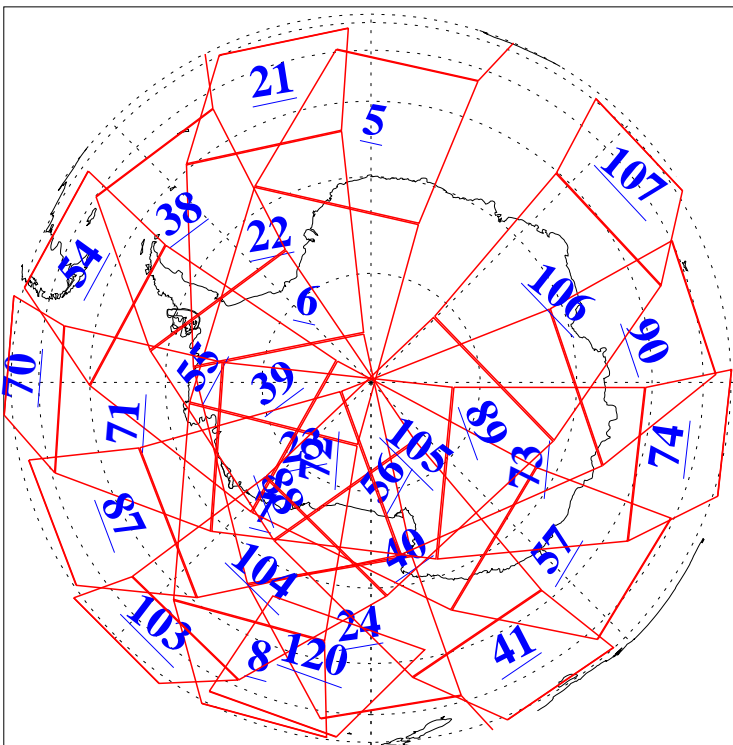

L1B Availability
AMSU Granules: 240
HSB Granules: 0
AIRS Granules: 240

19 Apr 2015
DoY 109
Aqua Day 4733
Granules: 1 to 120

Granules: 121 to 240

Legend: AMSU Available, HSB Available, AIRS Available

L1B Availability
AMSU Granules: 240
HSB Granules: 0
AIRS Granules: 240

19 Apr 2015
DoY 109
Aqua Day 4733
Ascending Granules

Descending Granules

Legend: AMSU Available, HSB Available, AIRS Available

L1B Availability
AMSU Granules: 240
HSB Granules: 0
AIRS Granules: 240

19 Apr 2015
DoY 109
Aqua Day 4733

Northern Hemisphere Granules

Southern Hemisphere Granules

Legend: AMSU Available, HSB Available, AIRS Available