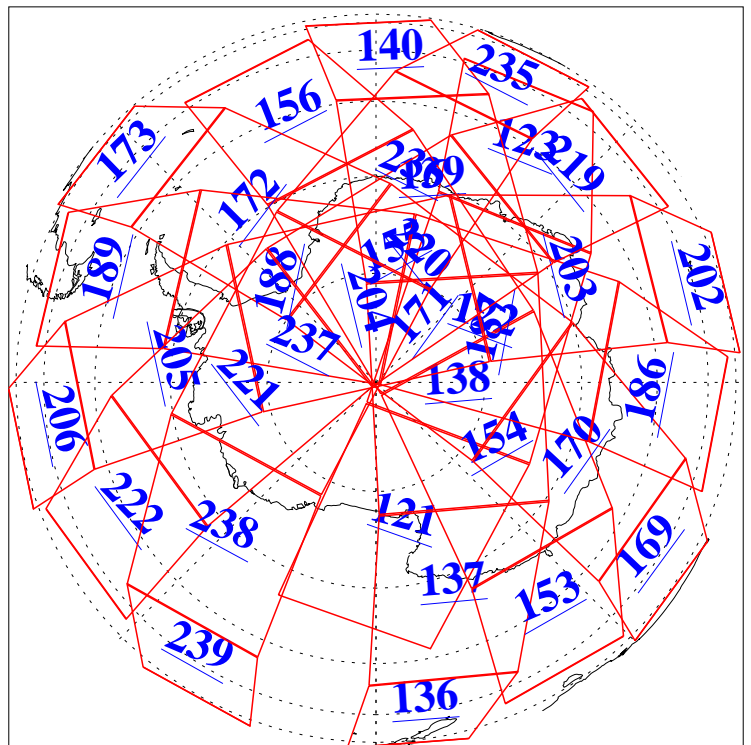

L1B Availability
AMSU Granules: 240
HSB Granules: 0
AIRS Granules: 240

19 Apr 2015
DoY 109
Aqua Day 4733
Granules: 1 to 120

Granules: 121 to 240

Legend: AMSU Available, HSB Available, AIRS Available

L1B Availability
AMSU Granules: 240
HSB Granules: 0
AIRS Granules: 240

19 Apr 2015
DoY 109
Aqua Day 4733
Ascending Granules

Descending Granules

Legend: AMSU Available, HSB Available, AIRS Available

L1B Availability
AMSU Granules: 240
HSB Granules: 0
AIRS Granules: 240

19 Apr 2015
DoY 109
Aqua Day 4733

Northern Hemisphere Granules

Southern Hemisphere Granules

Legend: AMSU Available, HSB Available, AIRS Available