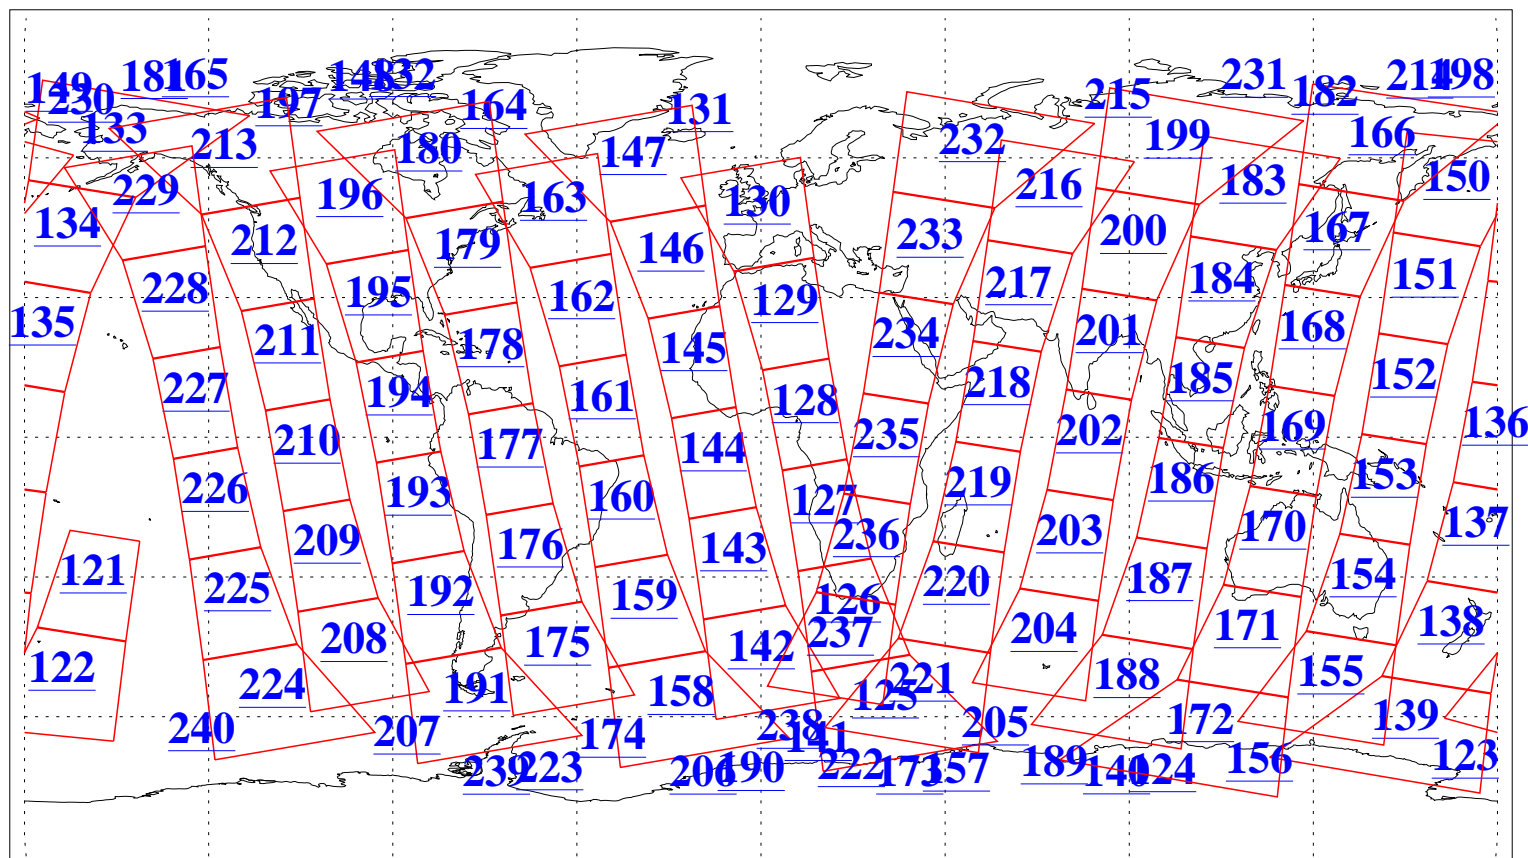

L1B Availability
AMSU Granules: 240
HSB Granules: 0
AIRS Granules: 240

17 Apr 2015
DoY 107
Aqua Day 4731
Granules: 1 to 120

Granules: 121 to 240

Legend: AMSU Available, HSB Available, AIRS Available

L1B Availability
AMSU Granules: 240
HSB Granules: 0
AIRS Granules: 240

17 Apr 2015
DoY 107
Aqua Day 4731
Ascending Granules

Descending Granules

Legend: AMSU Available, HSB Available, AIRS Available

L1B Availability
 AMSU Granules: 240
 HSB Granules: 0
 AIRS Granules: 240

17 Apr 2015
 DoY 107
 Aqua Day 4731

Northern Hemisphere Granules

Southern Hemisphere Granules

Legend: AMSU Available, HSB Available, AIRS Available