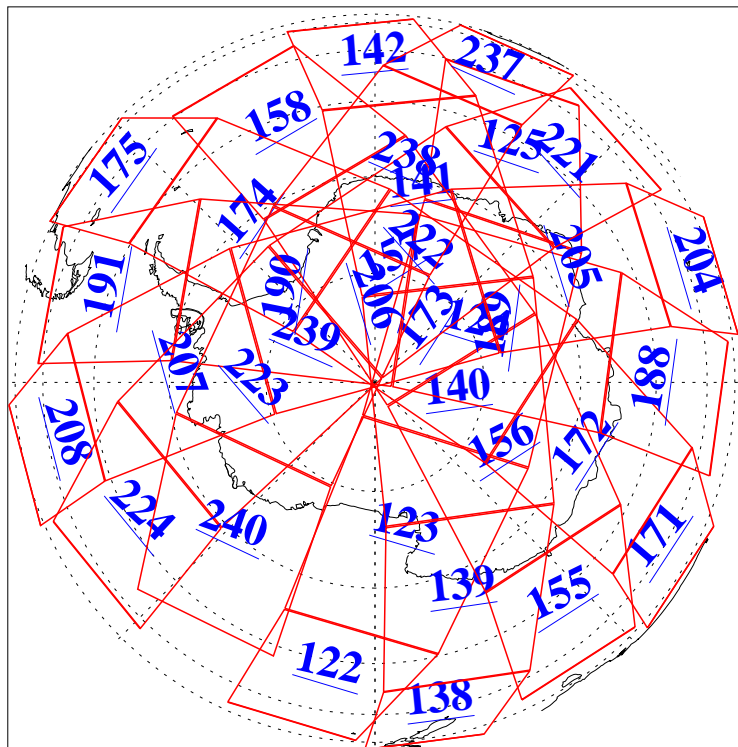

L1B Availability
AMSU Granules: 240
HSB Granules: 0
AIRS Granules: 240

17 Apr 2015
DoY 107
Aqua Day 4731
Granules: 1 to 120

Granules: 121 to 240

Legend: AMSU Available, HSB Available, AIRS Available

L1B Availability
AMSU Granules: 240
HSB Granules: 0
AIRS Granules: 240

17 Apr 2015
DoY 107
Aqua Day 4731
Ascending Granules

Descending Granules

Legend: AMSU Available, HSB Available, AIRS Available

L1B Availability
 AMSU Granules: 240
 HSB Granules: 0
 AIRS Granules: 240

17 Apr 2015
 DoY 107
 Aqua Day 4731

Northern Hemisphere Granules

Southern Hemisphere Granules

Legend: AMSU Available, HSB Available, AIRS Available