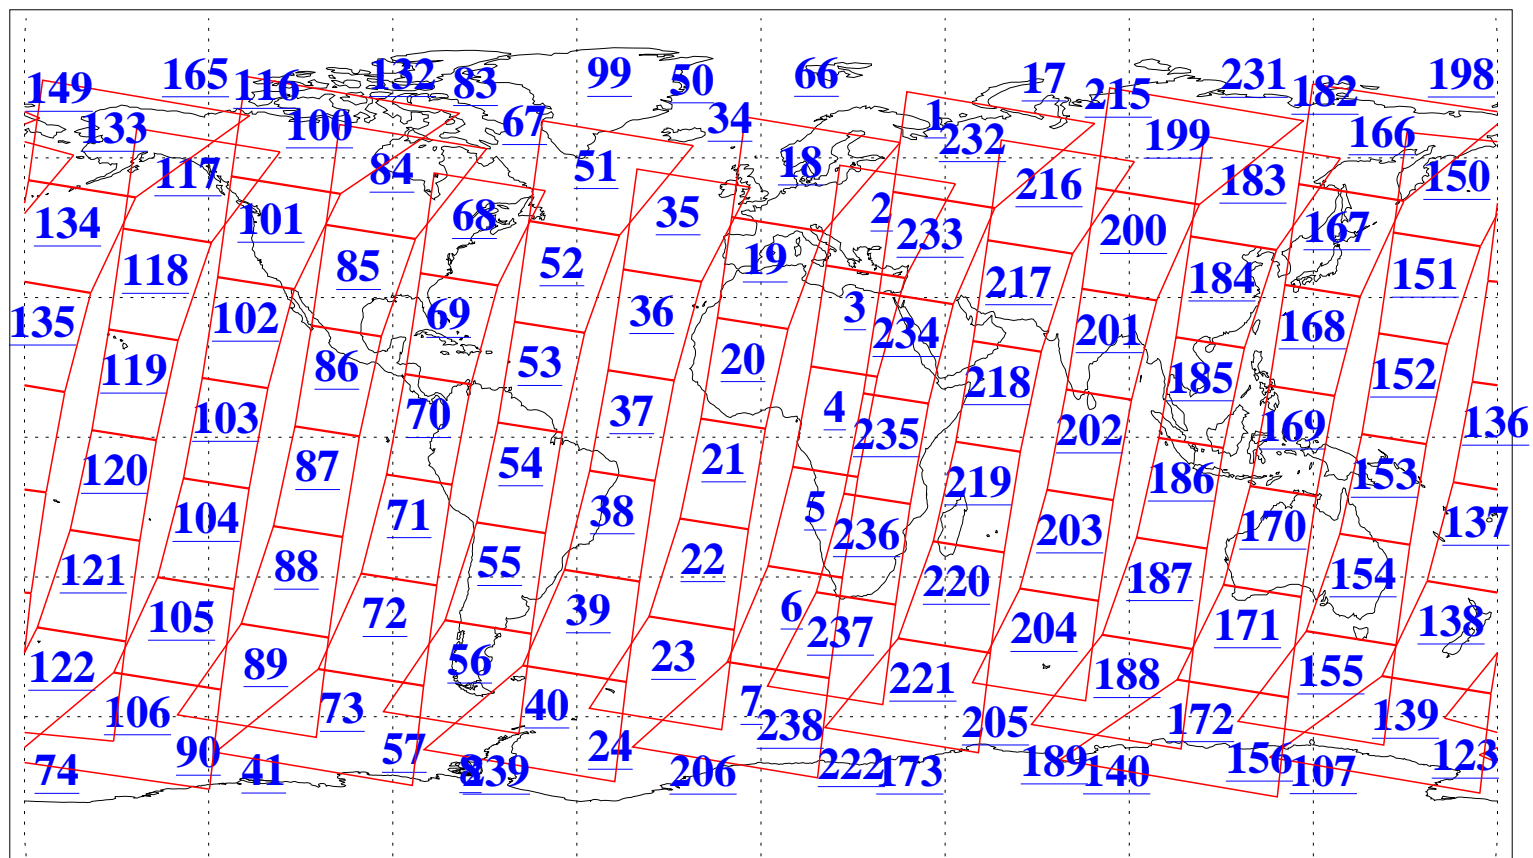

L1B Availability
AMSU Granules: 240
HSB Granules: 0
AIRS Granules: 240

17 Apr 2015
DoY 107
Aqua Day 4731
Granules: 1 to 120

Granules: 121 to 240

Legend: AMSU Available, HSB Available, AIRS Available

L1B Availability
AMSU Granules: 240
HSB Granules: 0
AIRS Granules: 240

17 Apr 2015
DoY 107
Aqua Day 4731
Ascending Granules

Descending Granules

Legend: AMSU Available, HSB Available, AIRS Available

L1B Availability
 AMSU Granules: 240
 HSB Granules: 0
 AIRS Granules: 240

17 Apr 2015
 DoY 107
 Aqua Day 4731

Northern Hemisphere Granules

Southern Hemisphere Granules

Legend: AMSU Available, HSB Available, AIRS Available