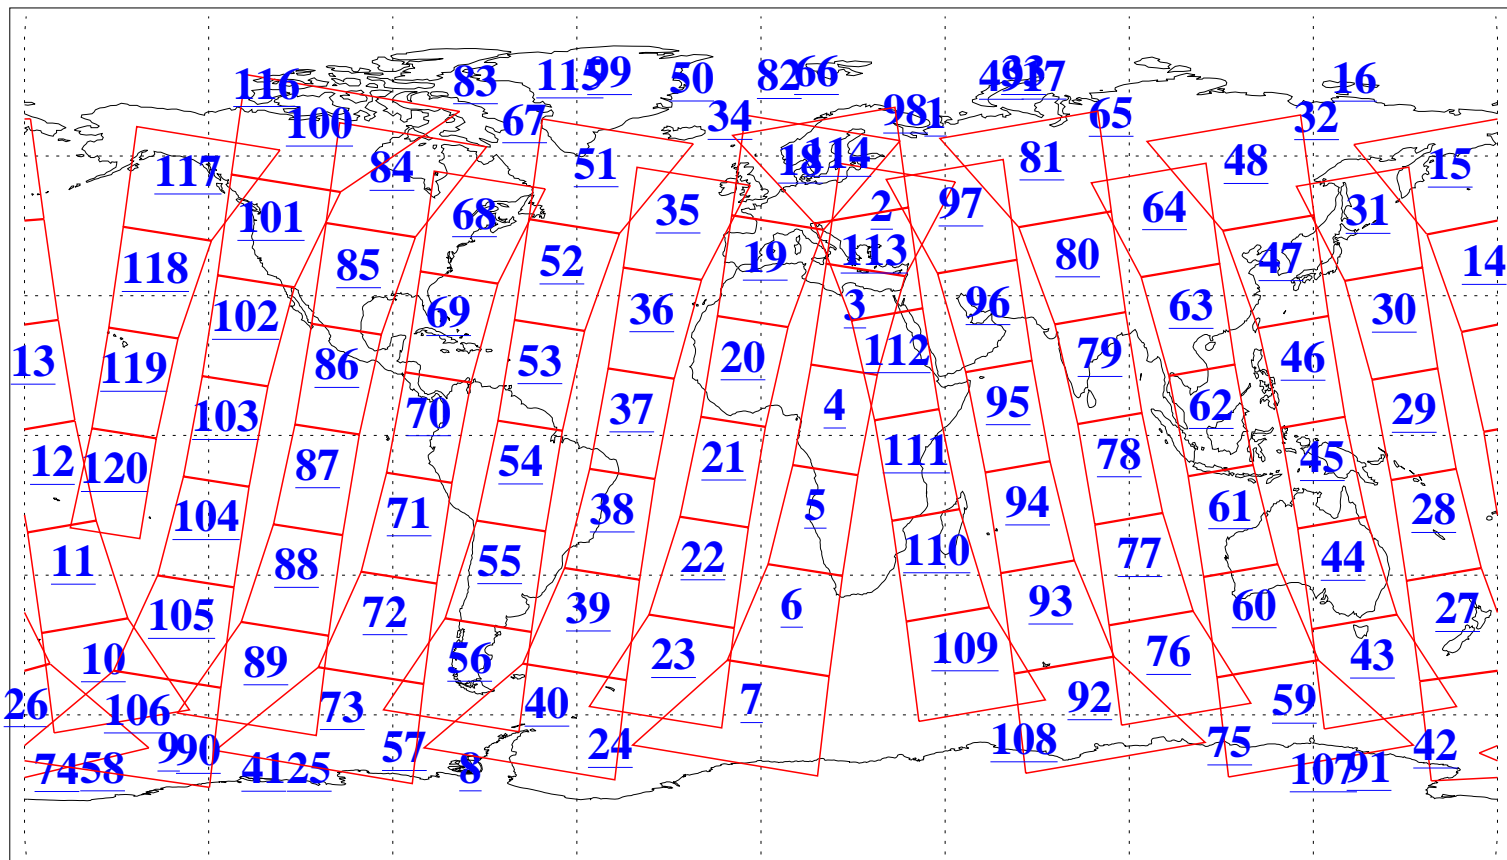

L1B Availability
AMSU Granules: 240
HSB Granules: 0
AIRS Granules: 240

17 Apr 2015
DoY 107
Aqua Day 4731
Granules: 1 to 120

Granules: 121 to 240

Legend: AMSU Available, HSB Available, AIRS Available

L1B Availability
AMSU Granules: 240
HSB Granules: 0
AIRS Granules: 240

17 Apr 2015
DoY 107
Aqua Day 4731
Ascending Granules

Descending Granules

Legend: AMSU Available, HSB Available, AIRS Available

L1B Availability
 AMSU Granules: 240
 HSB Granules: 0
 AIRS Granules: 240

17 Apr 2015
 DoY 107
 Aqua Day 4731

Northern Hemisphere Granules

Southern Hemisphere Granules

Legend: AMSU Available, HSB Available, AIRS Available