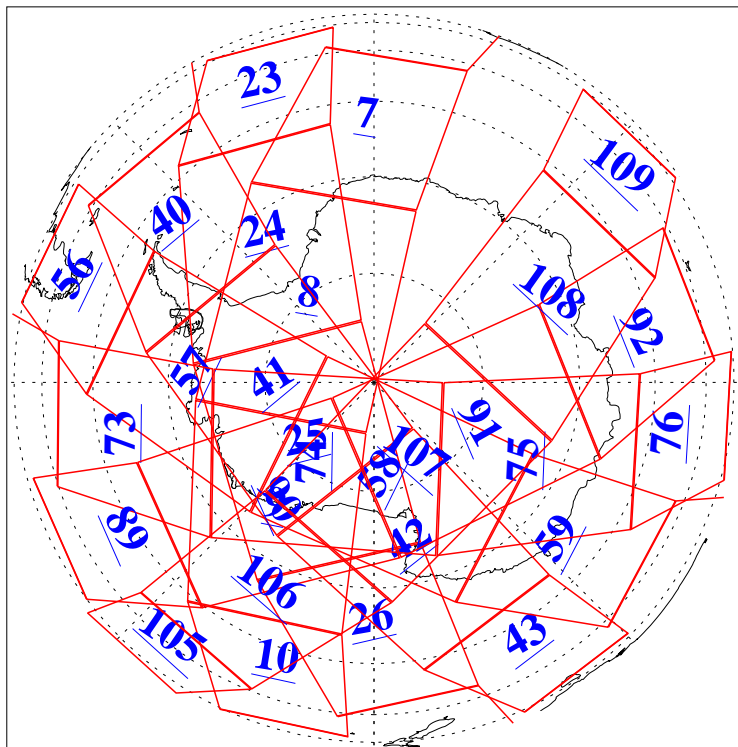

L1B Availability
AMSU Granules: 240
HSB Granules: 0
AIRS Granules: 240

17 Apr 2015
DoY 107
Aqua Day 4731
Granules: 1 to 120

Granules: 121 to 240

Legend: AMSU Available, HSB Available, AIRS Available

L1B Availability
AMSU Granules: 240
HSB Granules: 0
AIRS Granules: 240

17 Apr 2015
DoY 107
Aqua Day 4731
Ascending Granules

Descending Granules

Legend: AMSU Available, HSB Available, AIRS Available

L1B Availability
 AMSU Granules: 240
 HSB Granules: 0
 AIRS Granules: 240

17 Apr 2015
 DoY 107
 Aqua Day 4731

Northern Hemisphere Granules

Southern Hemisphere Granules

Legend: AMSU Available, HSB Available, AIRS Available