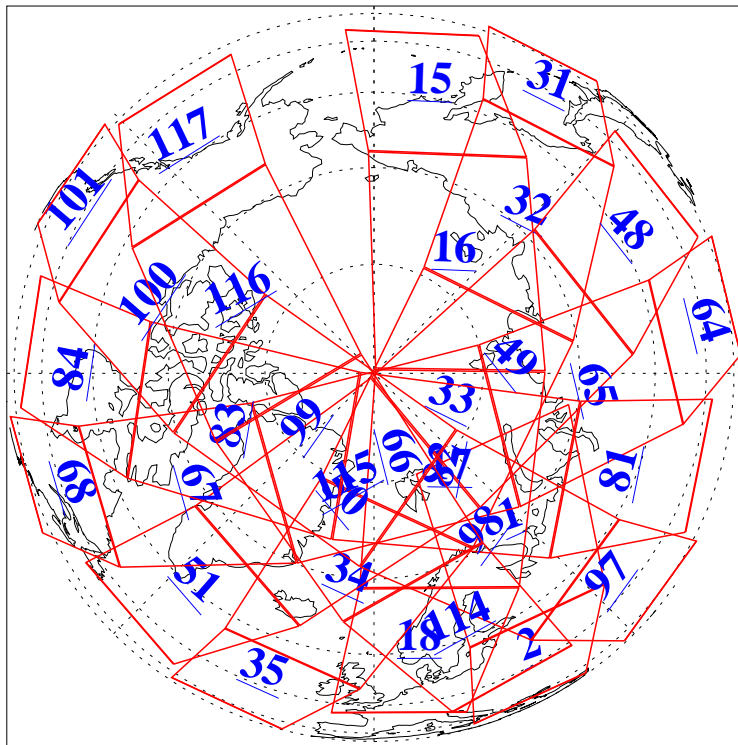

L1B Availability
AMSU Granules: 240
HSB Granules: 0
AIRS Granules: 240

17 Apr 2015
DoY 107
Aqua Day 4731
Granules: 1 to 120

Granules: 121 to 240

Legend: AMSU Available, HSB Available, AIRS Available

L1B Availability
AMSU Granules: 240
HSB Granules: 0
AIRS Granules: 240

17 Apr 2015
DoY 107
Aqua Day 4731
Ascending Granules

Descending Granules

Legend: AMSU Available, HSB Available, AIRS Available

L1B Availability
 AMSU Granules: 240
 HSB Granules: 0
 AIRS Granules: 240

17 Apr 2015
 DoY 107
 Aqua Day 4731

Northern Hemisphere Granules

Southern Hemisphere Granules

Legend: AMSU Available, HSB Available, AIRS Available