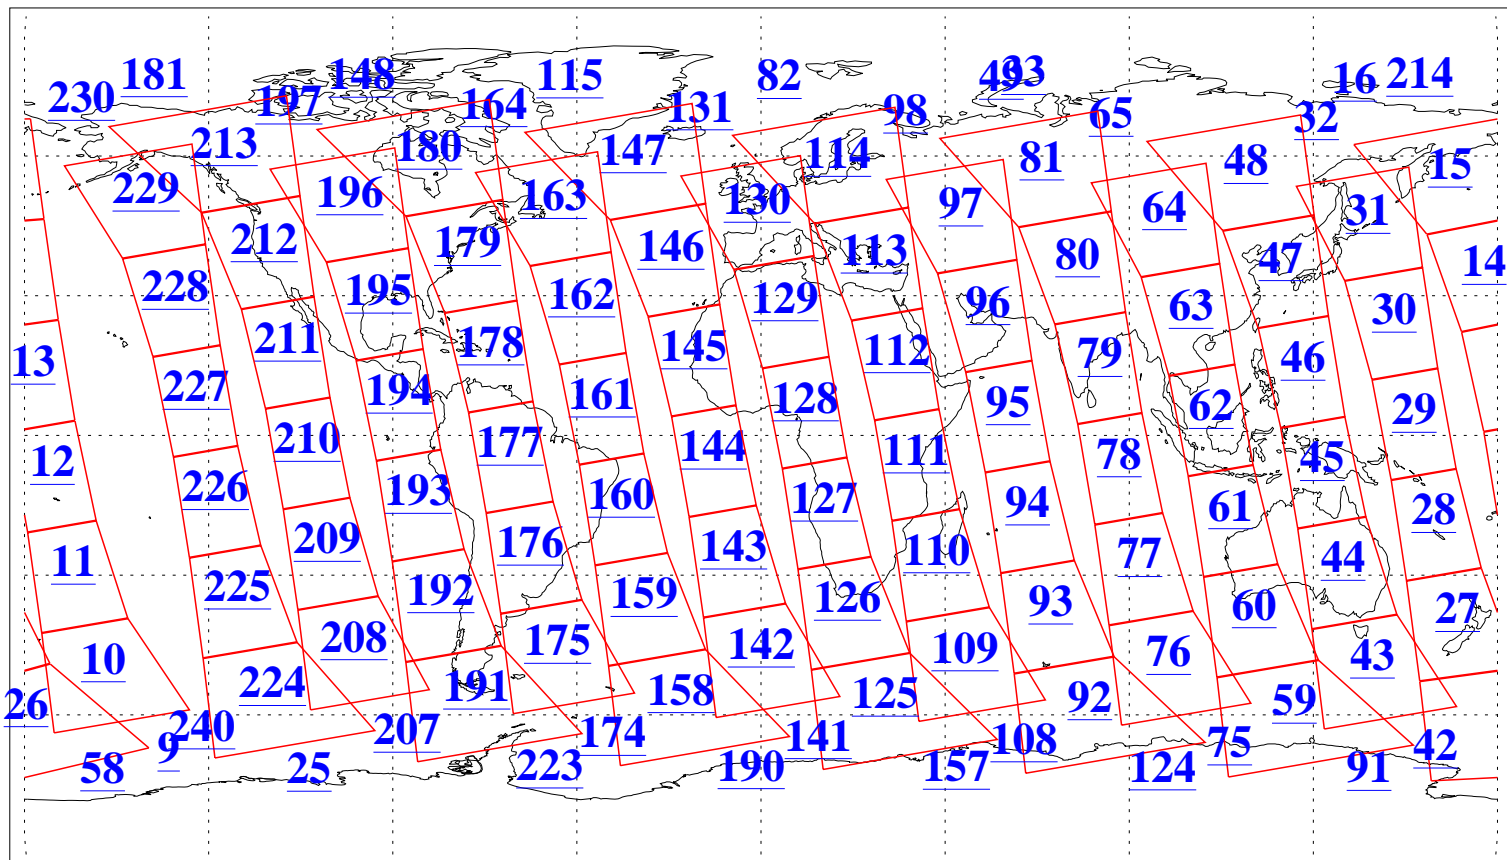

L1B Availability
AMSU Granules: 240
HSB Granules: 0
AIRS Granules: 240

17 Apr 2015
DoY 107
Aqua Day 4731
Granules: 1 to 120

Granules: 121 to 240

Legend: AMSU Available, HSB Available, AIRS Available

L1B Availability
AMSU Granules: 240
HSB Granules: 0
AIRS Granules: 240

17 Apr 2015
DoY 107
Aqua Day 4731
Ascending Granules

Descending Granules

Legend: AMSU Available, HSB Available, AIRS Available

L1B Availability
 AMSU Granules: 240
 HSB Granules: 0
 AIRS Granules: 240

17 Apr 2015
 DoY 107
 Aqua Day 4731

Northern Hemisphere Granules

Southern Hemisphere Granules

Legend: AMSU Available, HSB Available, AIRS Available