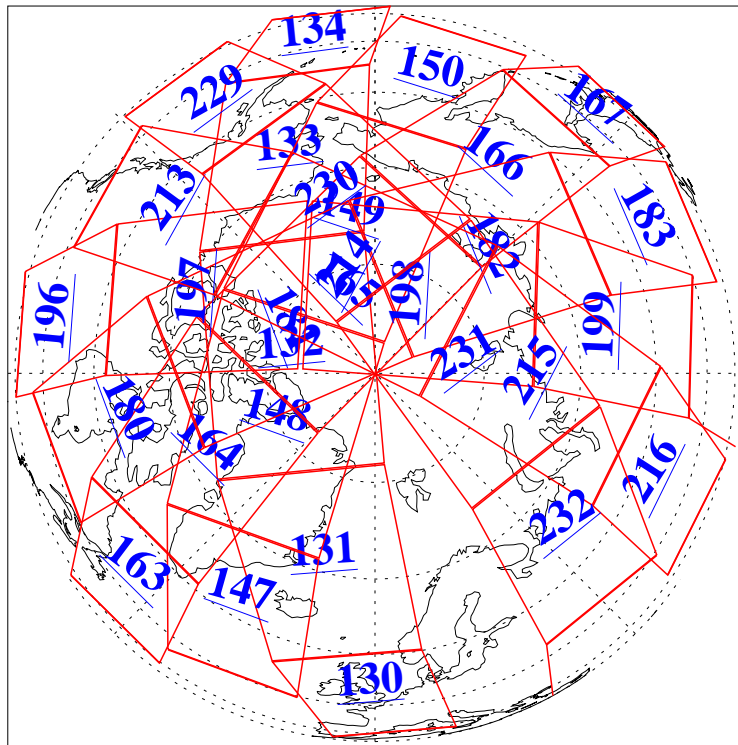

17 Apr 2015
DoY 107
Aqua Day 4731
Ascending Granules

Descending Granules

Legend: AMSU Available, HSB Available, AIRS Available

L1B Availability
 AMSU Granules: 240
 HSB Granules: 0
 AIRS Granules: 240

17 Apr 2015
 DoY 107
 Aqua Day 4731

Northern Hemisphere Granules

Southern Hemisphere Granules

Legend: AMSU Available, HSB Available, AIRS Available