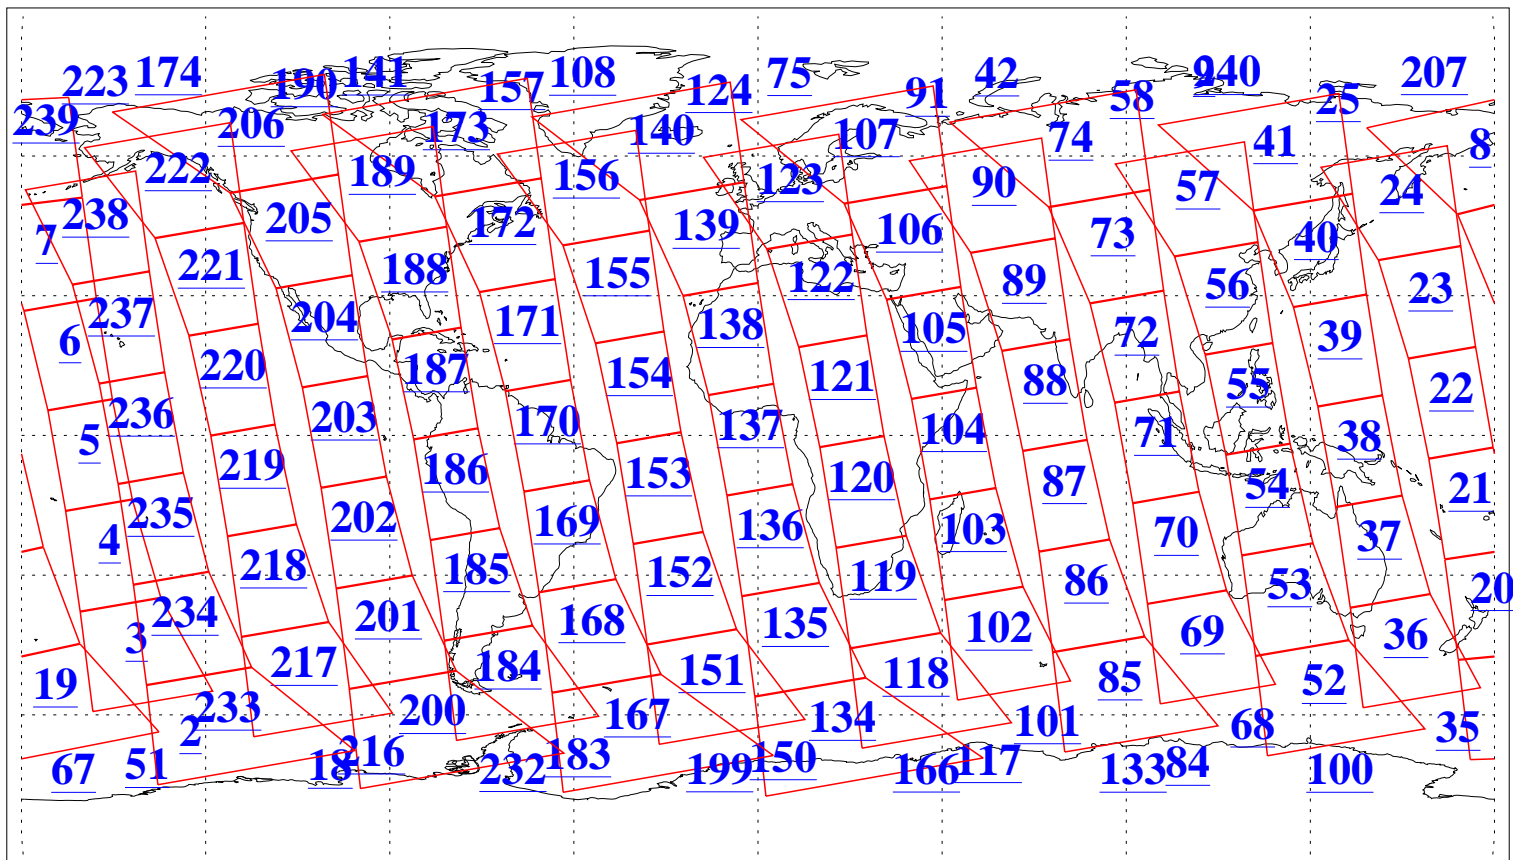

L1B Availability
AMSU Granules: 240
HSB Granules: 0
AIRS Granules: 240

16 Apr 2015
DoY 106
Aqua Day 4730
Granules: 1 to 120

Granules: 121 to 240

Legend: AMSU Available, HSB Available, AIRS Available

L1B Availability
AMSU Granules: 240
HSB Granules: 0
AIRS Granules: 240

16 Apr 2015
DoY 106
Aqua Day 4730

Ascending Granules

Descending Granules

Legend: AMSU Available, HSB Available, AIRS Available

L1B Availability
 AMSU Granules: 240
 HSB Granules: 0
 AIRS Granules: 240

16 Apr 2015
 DoY 106
 Aqua Day 4730

Northern Hemisphere Granules

Southern Hemisphere Granules

Legend: AMSU Available, HSB Available, AIRS Available