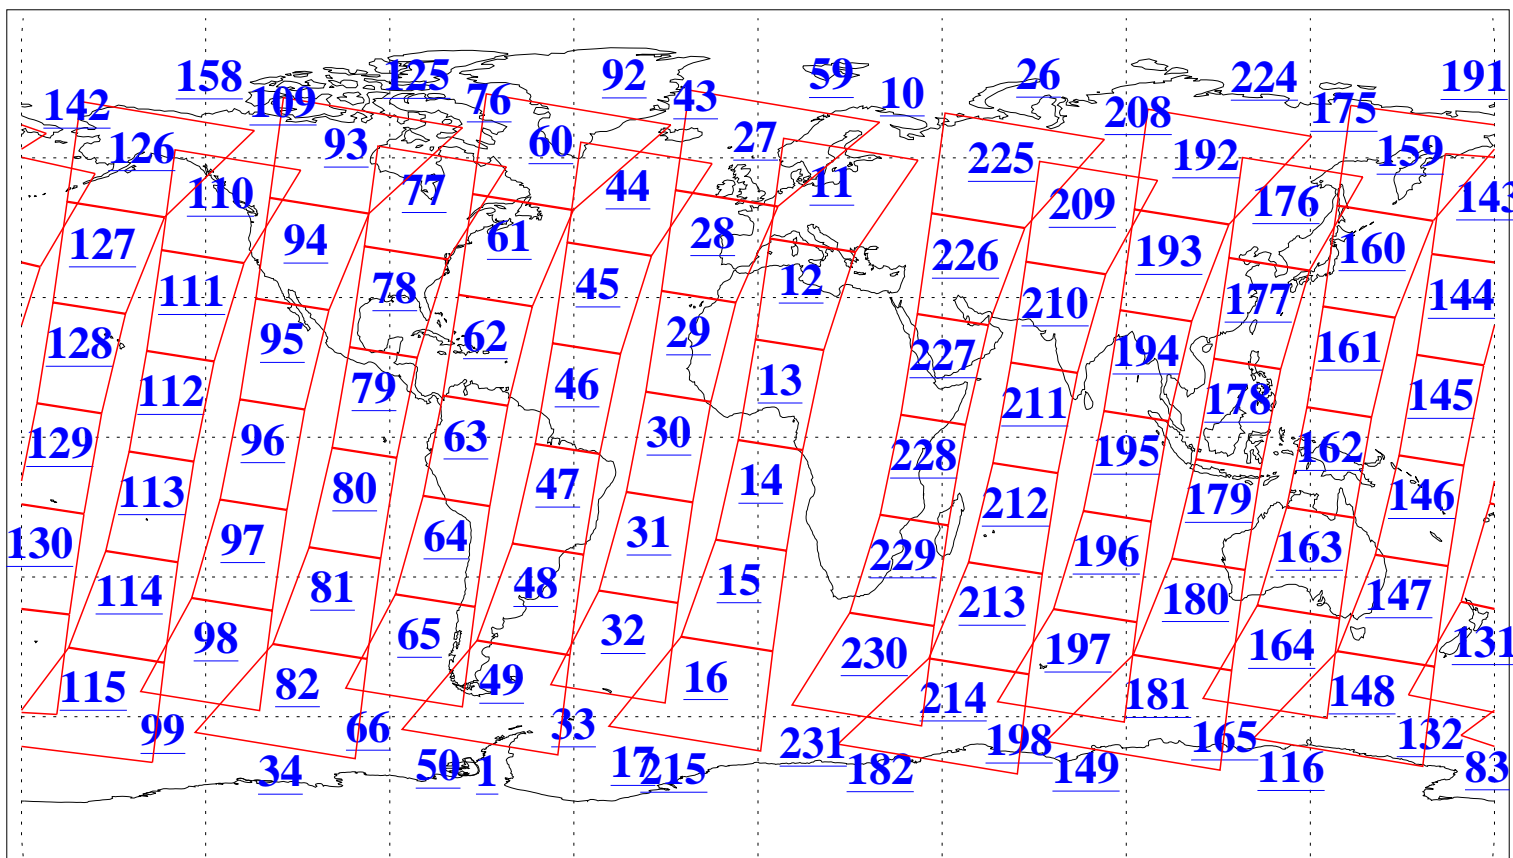

L1B Availability
AMSU Granules: 240
HSB Granules: 0
AIRS Granules: 240

16 Apr 2015
DoY 106
Aqua Day 4730
Granules: 1 to 120

Granules: 121 to 240

Legend: AMSU Available, HSB Available, AIRS Available

L1B Availability
AMSU Granules: 240
HSB Granules: 0
AIRS Granules: 240

16 Apr 2015
DoY 106
Aqua Day 4730

Ascending Granules

Descending Granules

Legend: AMSU Available, HSB Available, AIRS Available

L1B Availability
 AMSU Granules: 240
 HSB Granules: 0
 AIRS Granules: 240

16 Apr 2015
 DoY 106
 Aqua Day 4730

Northern Hemisphere Granules

Southern Hemisphere Granules

Legend: AMSU Available, HSB Available, AIRS Available