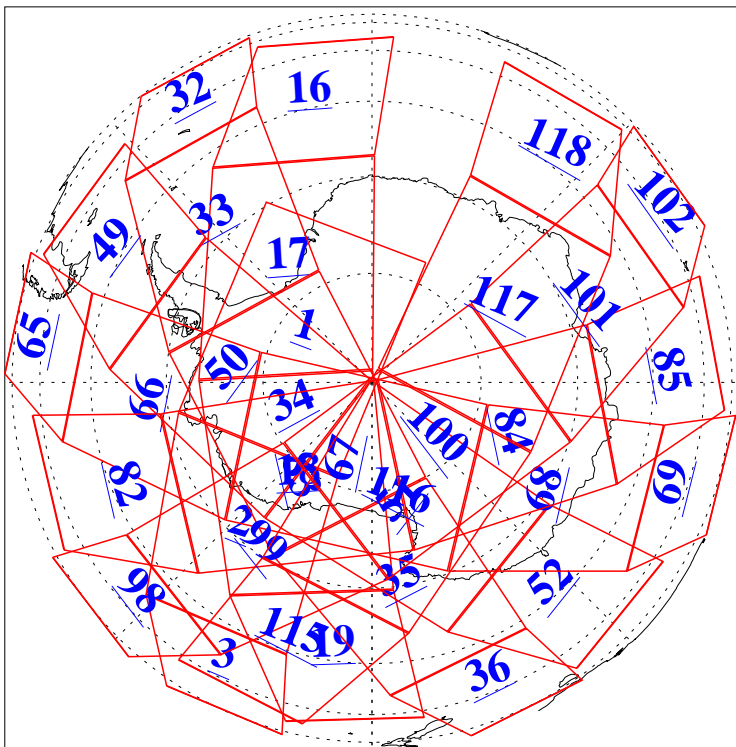

L1B Availability
AMSU Granules: 240
HSB Granules: 0
AIRS Granules: 240

16 Apr 2015
DoY 106
Aqua Day 4730
Granules: 1 to 120

Granules: 121 to 240

Legend: AMSU Available, HSB Available, AIRS Available

L1B Availability
AMSU Granules: 240
HSB Granules: 0
AIRS Granules: 240

16 Apr 2015
DoY 106
Aqua Day 4730

Ascending Granules

Descending Granules

Legend: AMSU Available, HSB Available, AIRS Available

L1B Availability
 AMSU Granules: 240
 HSB Granules: 0
 AIRS Granules: 240

16 Apr 2015
 DoY 106
 Aqua Day 4730

Northern Hemisphere Granules

Southern Hemisphere Granules

Legend: AMSU Available, HSB Available, AIRS Available