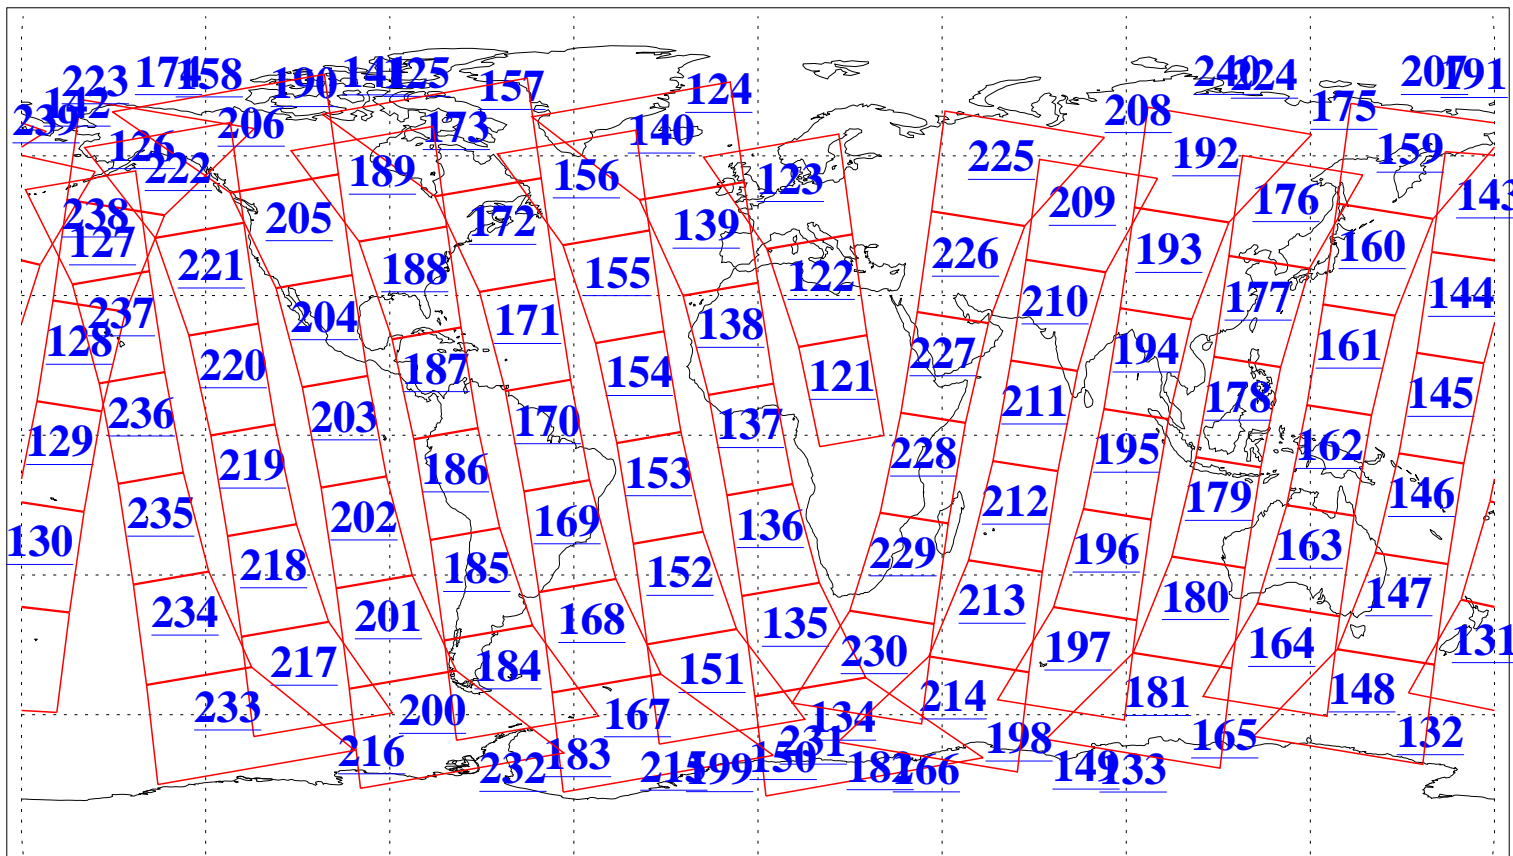

L1B Availability
AMSU Granules: 240
HSB Granules: 0
AIRS Granules: 240

16 Apr 2015
DoY 106
Aqua Day 4730
Granules: 1 to 120

Granules: 121 to 240

Legend: AMSU Available, HSB Available, AIRS Available

L1B Availability
AMSU Granules: 240
HSB Granules: 0
AIRS Granules: 240

16 Apr 2015
DoY 106
Aqua Day 4730

Ascending Granules

Descending Granules

Legend: AMSU Available, HSB Available, AIRS Available

L1B Availability
 AMSU Granules: 240
 HSB Granules: 0
 AIRS Granules: 240

16 Apr 2015
 DoY 106
 Aqua Day 4730

Northern Hemisphere Granules

Southern Hemisphere Granules

Legend: AMSU Available, HSB Available, AIRS Available