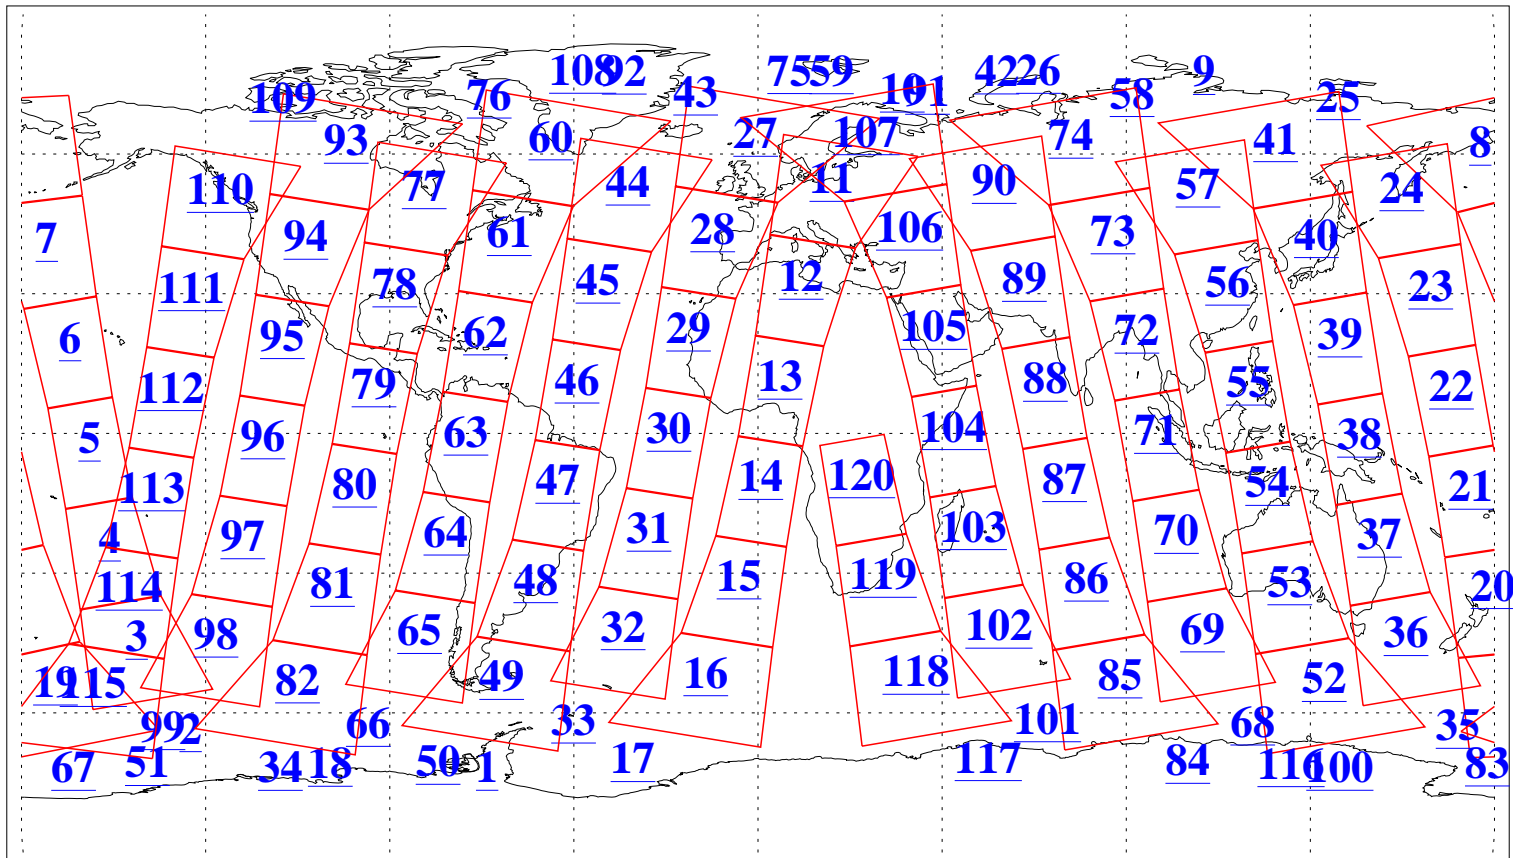

L1B Availability
AMSU Granules: 240
HSB Granules: 0
AIRS Granules: 240

16 Apr 2015
DoY 106
Aqua Day 4730
Granules: 1 to 120

Granules: 121 to 240

Legend: AMSU Available, HSB Available, AIRS Available

L1B Availability
AMSU Granules: 240
HSB Granules: 0
AIRS Granules: 240

16 Apr 2015
DoY 106
Aqua Day 4730

Ascending Granules

Descending Granules

Legend: AMSU Available, HSB Available, AIRS Available

L1B Availability
 AMSU Granules: 240
 HSB Granules: 0
 AIRS Granules: 240

16 Apr 2015
 DoY 106
 Aqua Day 4730

Northern Hemisphere Granules

Southern Hemisphere Granules

Legend: AMSU Available, HSB Available, AIRS Available