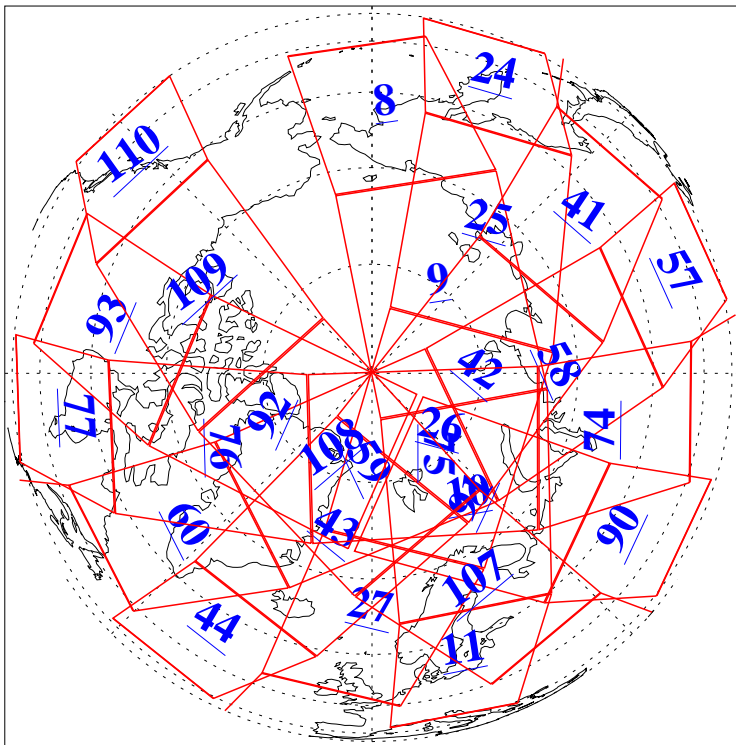

L1B Availability
AMSU Granules: 240
HSB Granules: 0
AIRS Granules: 240

16 Apr 2015
DoY 106
Aqua Day 4730
Granules: 1 to 120

Granules: 121 to 240

Legend: AMSU Available, HSB Available, AIRS Available

L1B Availability
AMSU Granules: 240
HSB Granules: 0
AIRS Granules: 240

16 Apr 2015
DoY 106
Aqua Day 4730

Ascending Granules

Descending Granules

Legend: AMSU Available, HSB Available, AIRS Available

L1B Availability
 AMSU Granules: 240
 HSB Granules: 0
 AIRS Granules: 240

16 Apr 2015
 DoY 106
 Aqua Day 4730

Northern Hemisphere Granules

Southern Hemisphere Granules

Legend: AMSU Available, HSB Available, AIRS Available