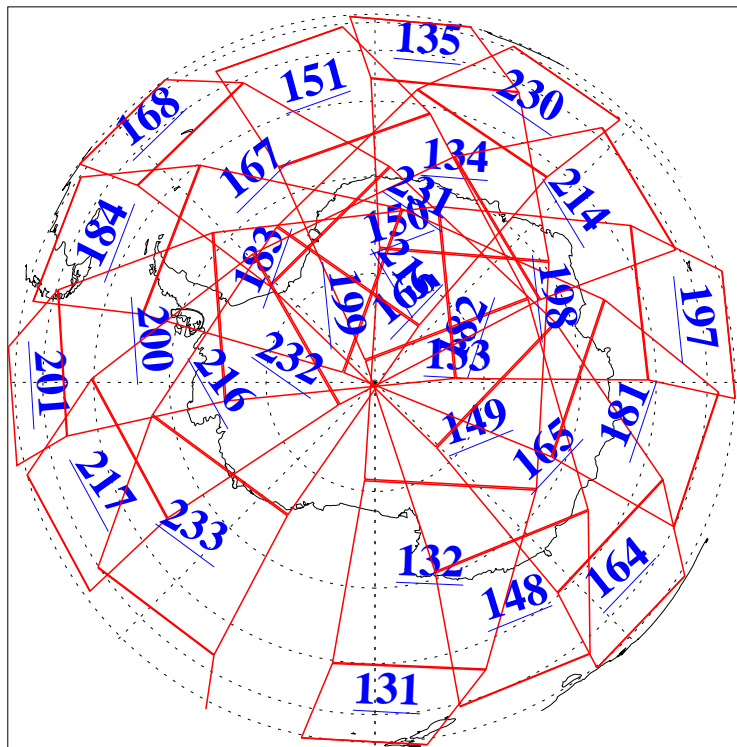

L1B Availability
AMSU Granules: 240
HSB Granules: 0
AIRS Granules: 240

16 Apr 2015
DoY 106
Aqua Day 4730
Granules: 1 to 120

Granules: 121 to 240

Legend: AMSU Available, HSB Available, AIRS Available

L1B Availability
AMSU Granules: 240
HSB Granules: 0
AIRS Granules: 240

16 Apr 2015
DoY 106
Aqua Day 4730

Ascending Granules

Descending Granules

Legend: AMSU Available, HSB Available, AIRS Available

L1B Availability
 AMSU Granules: 240
 HSB Granules: 0
 AIRS Granules: 240

16 Apr 2015
 DoY 106
 Aqua Day 4730

Northern Hemisphere Granules

Southern Hemisphere Granules

Legend: AMSU Available, HSB Available, AIRS Available