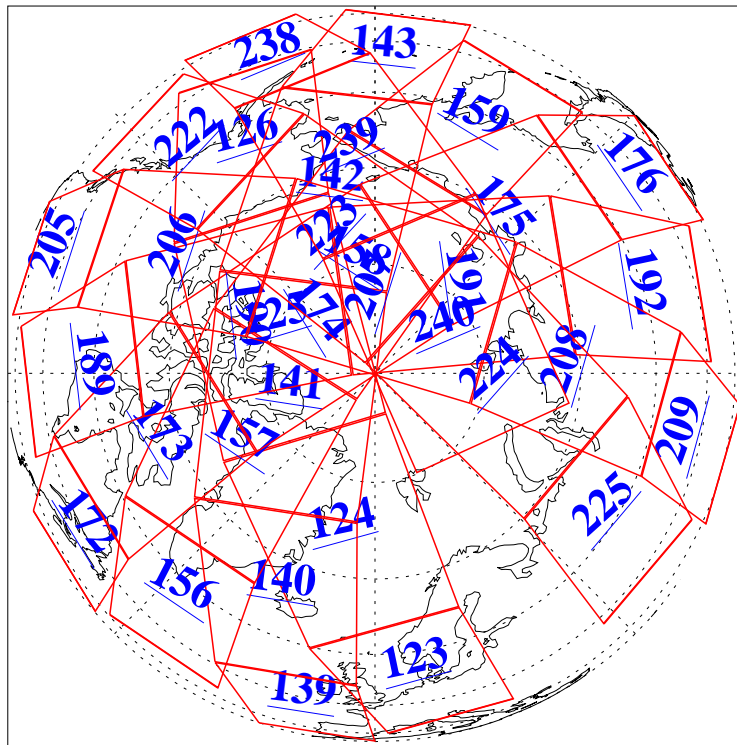

L1B Availability
AMSU Granules: 240
HSB Granules: 0
AIRS Granules: 240

16 Apr 2015
DoY 106
Aqua Day 4730
Granules: 1 to 120

Granules: 121 to 240

Legend: AMSU Available, HSB Available, AIRS Available

L1B Availability
AMSU Granules: 240
HSB Granules: 0
AIRS Granules: 240

16 Apr 2015
DoY 106
Aqua Day 4730

Ascending Granules

Descending Granules

Legend: AMSU Available, HSB Available, AIRS Available

L1B Availability
 AMSU Granules: 240
 HSB Granules: 0
 AIRS Granules: 240

16 Apr 2015
 DoY 106
 Aqua Day 4730

Northern Hemisphere Granules

Southern Hemisphere Granules

Legend: AMSU Available, HSB Available, AIRS Available