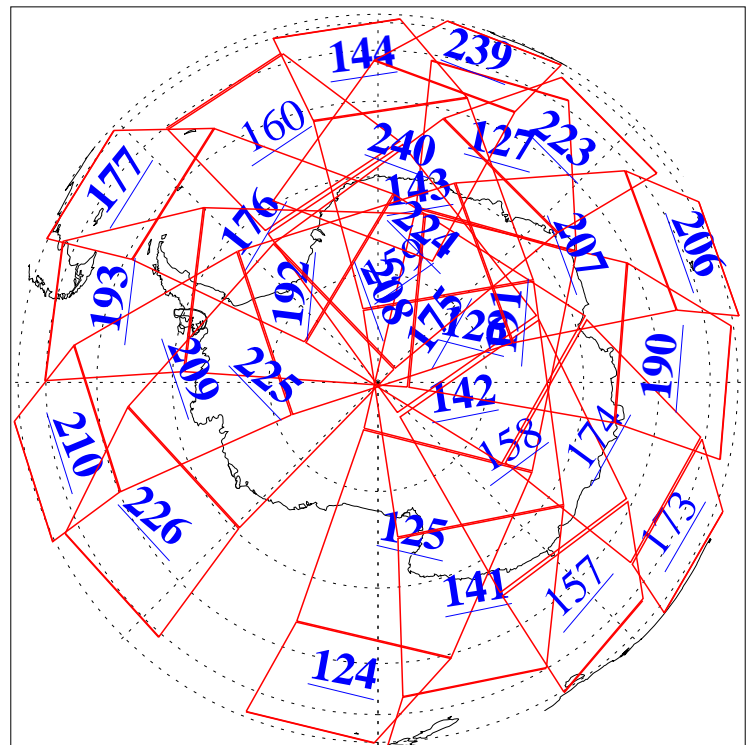

L1B Availability  
AMSU Granules: 240  
HSB Granules: 0  
AIRS Granules: 218

15 Apr 2015  
DoY 105  
Aqua Day 4729  
Granules: 1 to 120

Granules: 121 to 240

Legend: AMSU Available, HSB Available, AIRS Available

L1B Availability  
AMSU Granules: 240  
HSB Granules: 0  
AIRS Granules: 218

15 Apr 2015  
DoY 105  
Aqua Day 4729

Ascending Granules

Descending Granules

Legend: AMSU Available, HSB Available, AIRS Available

L1B Availability  
 AMSU Granules: 240  
 HSB Granules: 0  
 AIRS Granules: 218

15 Apr 2015  
 DoY 105  
 Aqua Day 4729

Northern Hemisphere Granules

Southern Hemisphere Granules

Legend: AMSU Available, HSB Available, AIRS Available