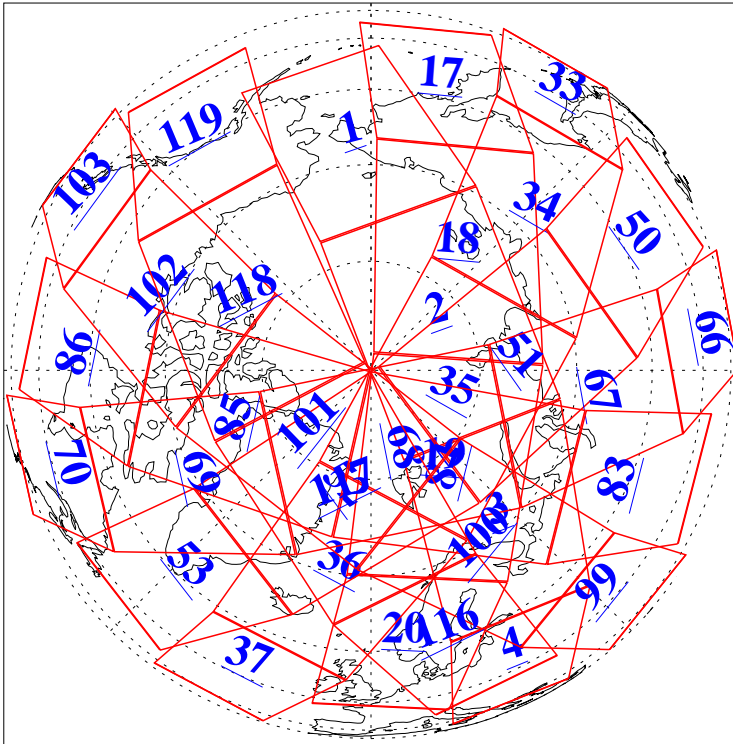

L1B Availability  
AMSU Granules: 240  
HSB Granules: 0  
AIRS Granules: 218

15 Apr 2015  
DoY 105  
Aqua Day 4729  
Granules: 1 to 120

Granules: 121 to 240

Legend: AMSU Available, HSB Available, AIRS Available

L1B Availability  
AMSU Granules: 240  
HSB Granules: 0  
AIRS Granules: 218

15 Apr 2015  
DoY 105  
Aqua Day 4729

Ascending Granules

Descending Granules

Legend: AMSU Available, HSB Available, AIRS Available

L1B Availability  
 AMSU Granules: 240  
 HSB Granules: 0  
 AIRS Granules: 218

15 Apr 2015  
 DoY 105  
 Aqua Day 4729

Northern Hemisphere Granules

Southern Hemisphere Granules

Legend: AMSU Available, HSB Available, AIRS Available