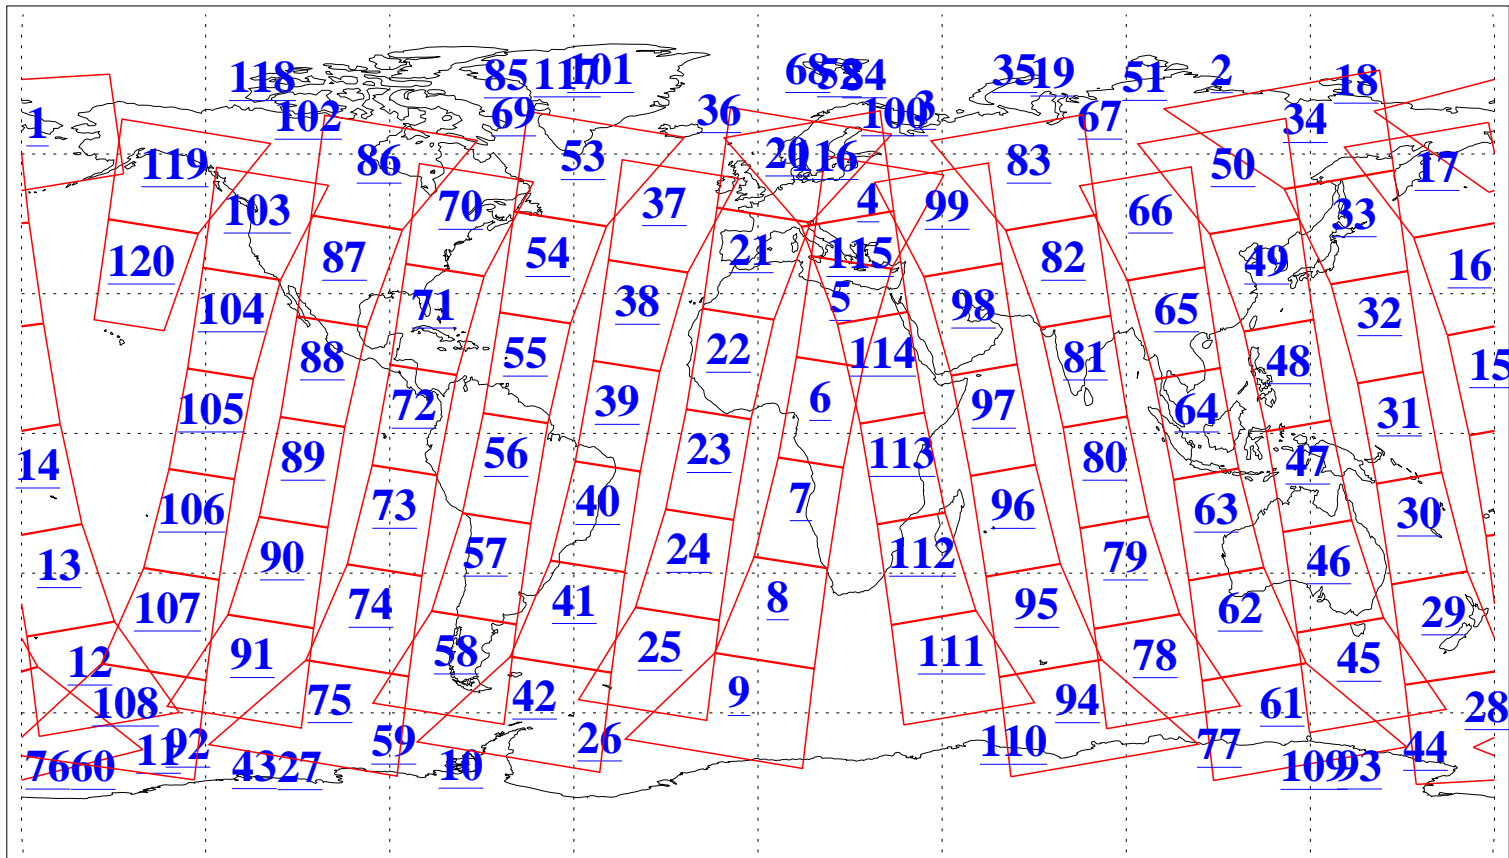

L1B Availability  
AMSU Granules: 240  
HSB Granules: 0  
AIRS Granules: 218

15 Apr 2015  
DoY 105  
Aqua Day 4729  
Granules: 1 to 120

Granules: 121 to 240

Legend: AMSU Available, HSB Available, AIRS Available

L1B Availability  
AMSU Granules: 240  
HSB Granules: 0  
AIRS Granules: 218

15 Apr 2015  
DoY 105  
Aqua Day 4729

Ascending Granules

Descending Granules

Legend: AMSU Available, HSB Available, AIRS Available

L1B Availability  
 AMSU Granules: 240  
 HSB Granules: 0  
 AIRS Granules: 218

15 Apr 2015  
 DoY 105  
 Aqua Day 4729

Northern Hemisphere Granules

Southern Hemisphere Granules

Legend: AMSU Available, HSB Available, AIRS Available