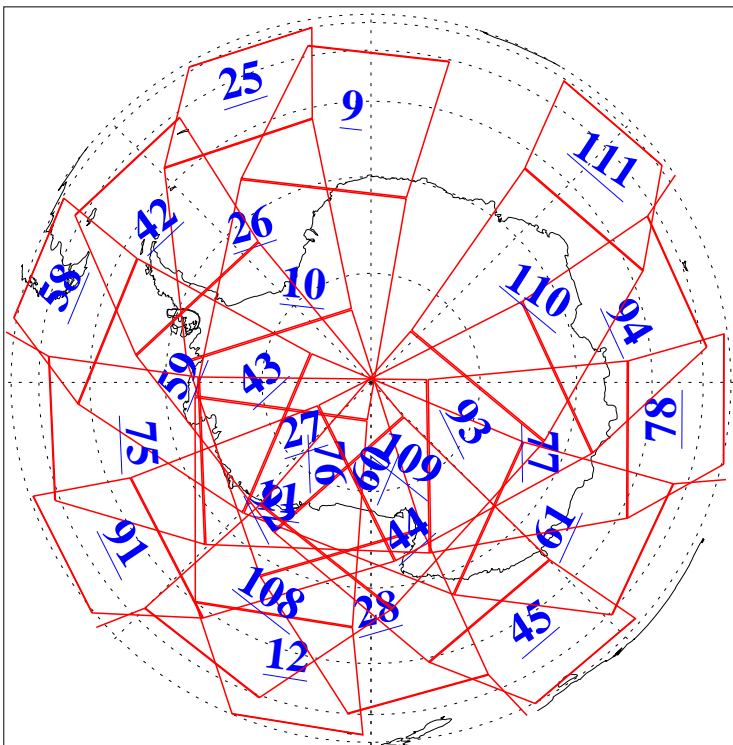

L1B Availability  
AMSU Granules: 240  
HSB Granules: 0  
AIRS Granules: 218

15 Apr 2015  
DoY 105  
Aqua Day 4729  
Granules: 1 to 120

Granules: 121 to 240

Legend: AMSU Available, HSB Available, AIRS Available

L1B Availability  
AMSU Granules: 240  
HSB Granules: 0  
AIRS Granules: 218

15 Apr 2015  
DoY 105  
Aqua Day 4729

Ascending Granules

Descending Granules

Legend: AMSU Available, HSB Available, AIRS Available

L1B Availability  
 AMSU Granules: 240  
 HSB Granules: 0  
 AIRS Granules: 218

15 Apr 2015  
 DoY 105  
 Aqua Day 4729

Northern Hemisphere Granules

Southern Hemisphere Granules

Legend: AMSU Available, HSB Available, AIRS Available