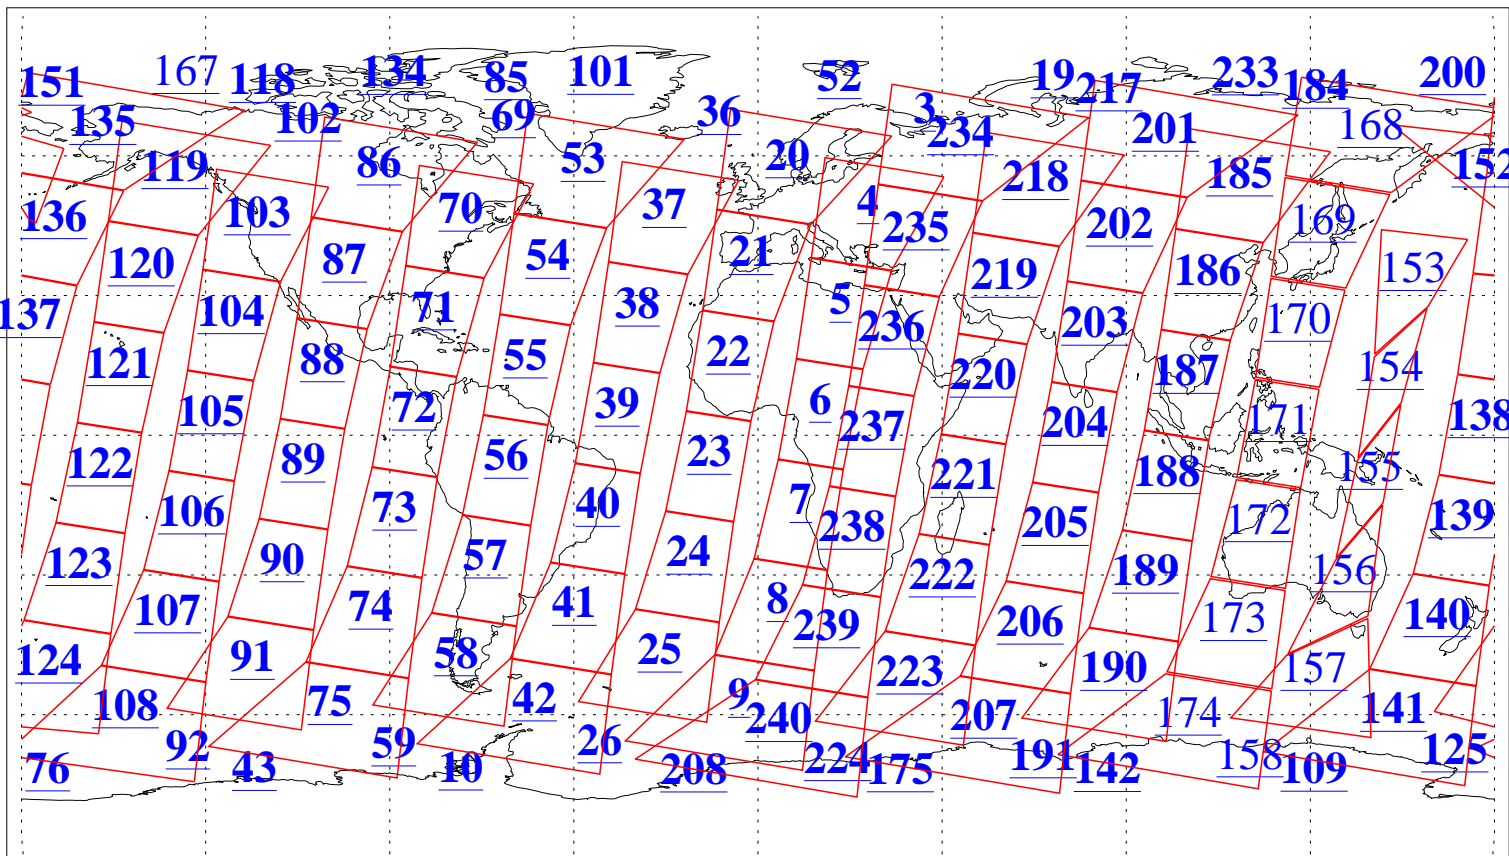

L1B Availability  
AMSU Granules: 240  
HSB Granules: 0  
AIRS Granules: 218

15 Apr 2015  
DoY 105  
Aqua Day 4729  
Granules: 1 to 120

Granules: 121 to 240

Legend: AMSU Available, HSB Available, AIRS Available

L1B Availability  
AMSU Granules: 240  
HSB Granules: 0  
AIRS Granules: 218

15 Apr 2015  
DoY 105  
Aqua Day 4729

Ascending Granules

Descending Granules

Legend: AMSU Available, HSB Available, AIRS Available

L1B Availability  
 AMSU Granules: 240  
 HSB Granules: 0  
 AIRS Granules: 218

15 Apr 2015  
 DoY 105  
 Aqua Day 4729

Northern Hemisphere Granules

Southern Hemisphere Granules

Legend: AMSU Available, HSB Available, AIRS Available