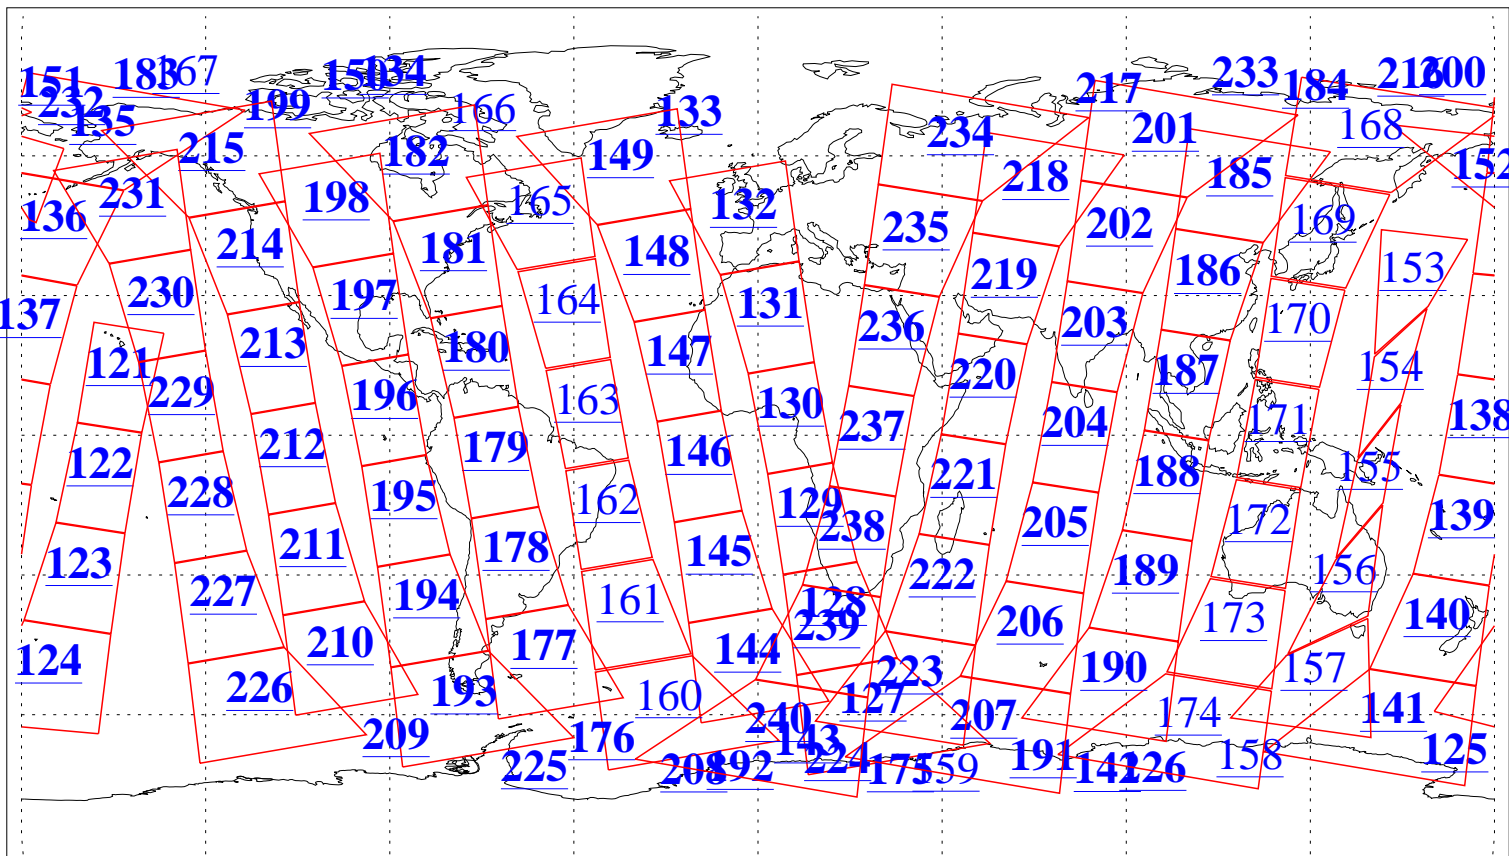

L1B Availability  
AMSU Granules: 240  
HSB Granules: 0  
AIRS Granules: 218

15 Apr 2015  
DoY 105  
Aqua Day 4729  
Granules: 1 to 120

Granules: 121 to 240

Legend: AMSU Available, HSB Available, AIRS Available

L1B Availability  
AMSU Granules: 240  
HSB Granules: 0  
AIRS Granules: 218

15 Apr 2015  
DoY 105  
Aqua Day 4729

Ascending Granules

Descending Granules

Legend: AMSU Available, HSB Available, AIRS Available

L1B Availability  
 AMSU Granules: 240  
 HSB Granules: 0  
 AIRS Granules: 218

15 Apr 2015  
 DoY 105  
 Aqua Day 4729

Northern Hemisphere Granules

Southern Hemisphere Granules

Legend: AMSU Available, HSB Available, AIRS Available