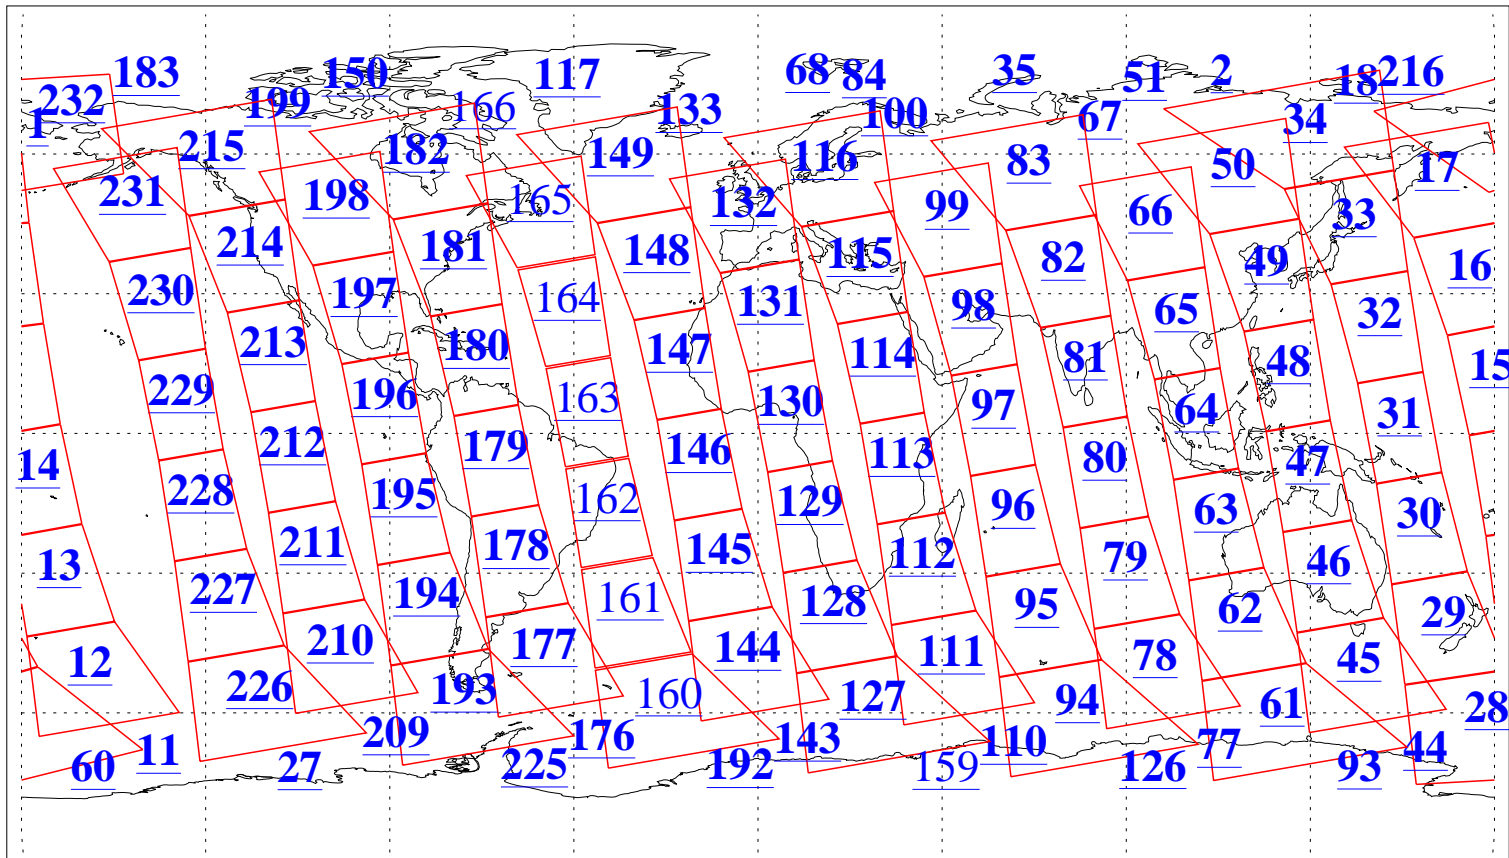

L1B Availability  
AMSU Granules: 240  
HSB Granules: 0  
AIRS Granules: 218

15 Apr 2015  
DoY 105  
Aqua Day 4729  
Granules: 1 to 120

Granules: 121 to 240

Legend: AMSU Available, HSB Available, AIRS Available

L1B Availability  
AMSU Granules: 240  
HSB Granules: 0  
AIRS Granules: 218

15 Apr 2015  
DoY 105  
Aqua Day 4729

Ascending Granules

Descending Granules

Legend: AMSU Available, HSB Available, AIRS Available

L1B Availability  
 AMSU Granules: 240  
 HSB Granules: 0  
 AIRS Granules: 218

15 Apr 2015  
 DoY 105  
 Aqua Day 4729

Northern Hemisphere Granules

Southern Hemisphere Granules

Legend: AMSU Available, HSB Available, AIRS Available