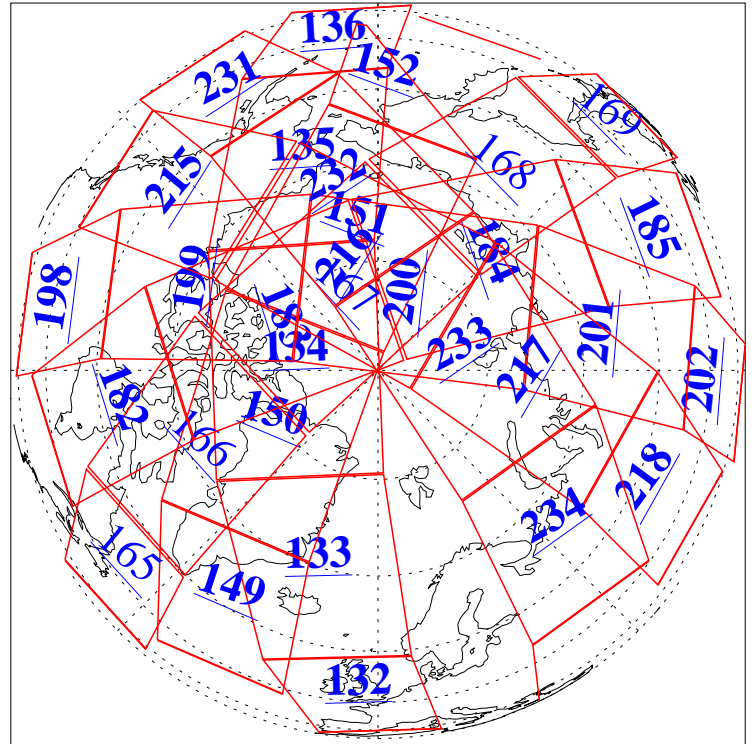

L1B Availability  
AMSU Granules: 240  
HSB Granules: 0  
AIRS Granules: 218

15 Apr 2015  
DoY 105  
Aqua Day 4729  
Granules: 1 to 120

Granules: 121 to 240

Legend: AMSU Available, HSB Available, AIRS Available

L1B Availability  
AMSU Granules: 240  
HSB Granules: 0  
AIRS Granules: 218

15 Apr 2015  
DoY 105  
Aqua Day 4729

Ascending Granules

Descending Granules

Legend: AMSU Available, HSB Available, AIRS Available

L1B Availability  
 AMSU Granules: 240  
 HSB Granules: 0  
 AIRS Granules: 218

15 Apr 2015  
 DoY 105  
 Aqua Day 4729

Northern Hemisphere Granules

Southern Hemisphere Granules

Legend: AMSU Available, HSB Available, AIRS Available