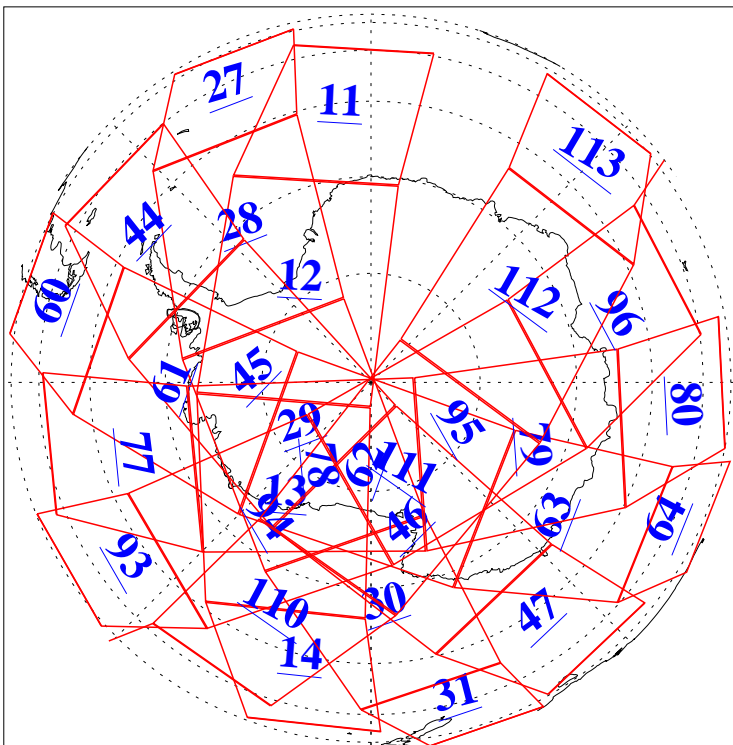

L1B Availability
AMSU Granules: 240
HSB Granules: 0
AIRS Granules: 240

13 Apr 2015
DoY 103
Aqua Day 4727
Granules: 1 to 120

Granules: 121 to 240

Legend: AMSU Available, HSB Available, AIRS Available

L1B Availability
AMSU Granules: 240
HSB Granules: 0
AIRS Granules: 240

13 Apr 2015
DoY 103
Aqua Day 4727

Ascending Granules

Descending Granules

Legend: AMSU Available, HSB Available, AIRS Available

L1B Availability
 AMSU Granules: 240
 HSB Granules: 0
 AIRS Granules: 240

13 Apr 2015
 DoY 103
 Aqua Day 4727

Northern Hemisphere Granules

Southern Hemisphere Granules

Legend: AMSU Available, HSB Available, AIRS Available