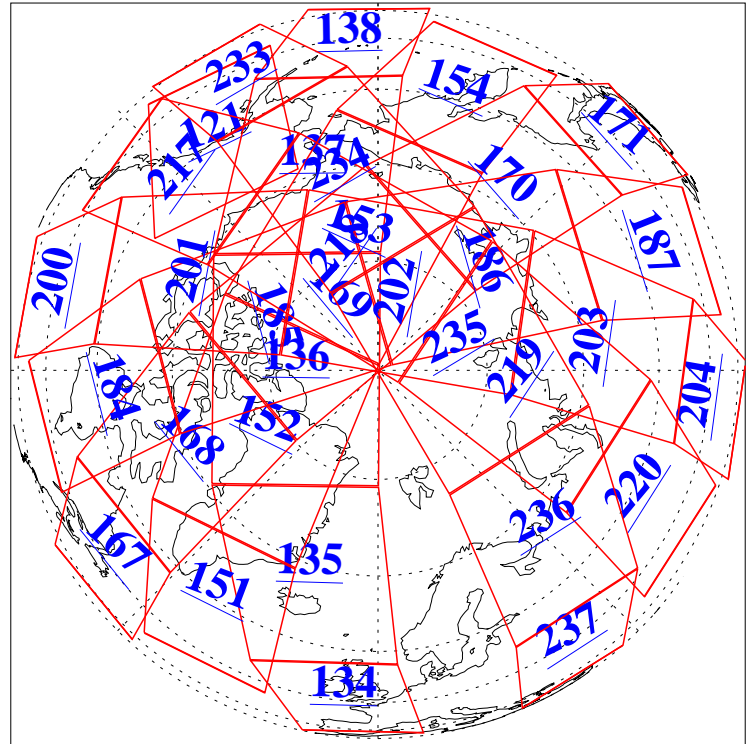

L1B Availability
AMSU Granules: 240
HSB Granules: 0
AIRS Granules: 240

13 Apr 2015
DoY 103
Aqua Day 4727
Granules: 1 to 120

Granules: 121 to 240

Legend: AMSU Available, HSB Available, AIRS Available

L1B Availability
AMSU Granules: 240
HSB Granules: 0
AIRS Granules: 240

13 Apr 2015
DoY 103
Aqua Day 4727

Ascending Granules

Descending Granules

Legend: AMSU Available, HSB Available, AIRS Available

L1B Availability
 AMSU Granules: 240
 HSB Granules: 0
 AIRS Granules: 240

13 Apr 2015
 DoY 103
 Aqua Day 4727

Northern Hemisphere Granules

Southern Hemisphere Granules

Legend: AMSU Available, HSB Available, AIRS Available