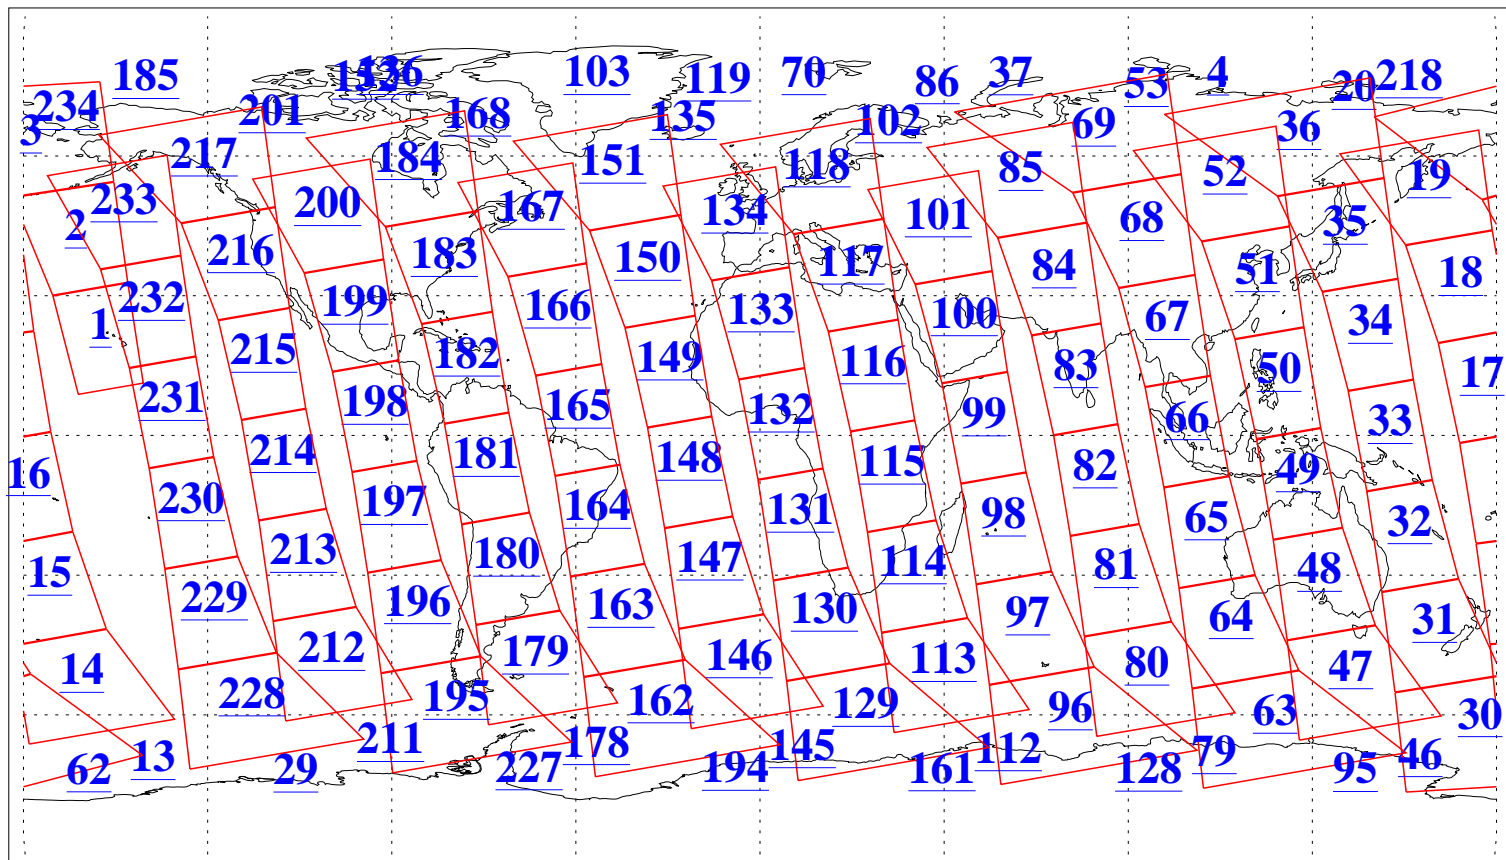

L1B Availability
AMSU Granules: 240
HSB Granules: 0
AIRS Granules: 240

13 Apr 2015
DoY 103
Aqua Day 4727
Granules: 1 to 120

Granules: 121 to 240

Legend: AMSU Available, HSB Available, AIRS Available

L1B Availability
AMSU Granules: 240
HSB Granules: 0
AIRS Granules: 240

13 Apr 2015
DoY 103
Aqua Day 4727

Ascending Granules

Descending Granules

Legend: AMSU Available, HSB Available, AIRS Available

L1B Availability
 AMSU Granules: 240
 HSB Granules: 0
 AIRS Granules: 240

13 Apr 2015
 DoY 103
 Aqua Day 4727

Northern Hemisphere Granules

Southern Hemisphere Granules

Legend: AMSU Available, HSB Available, AIRS Available