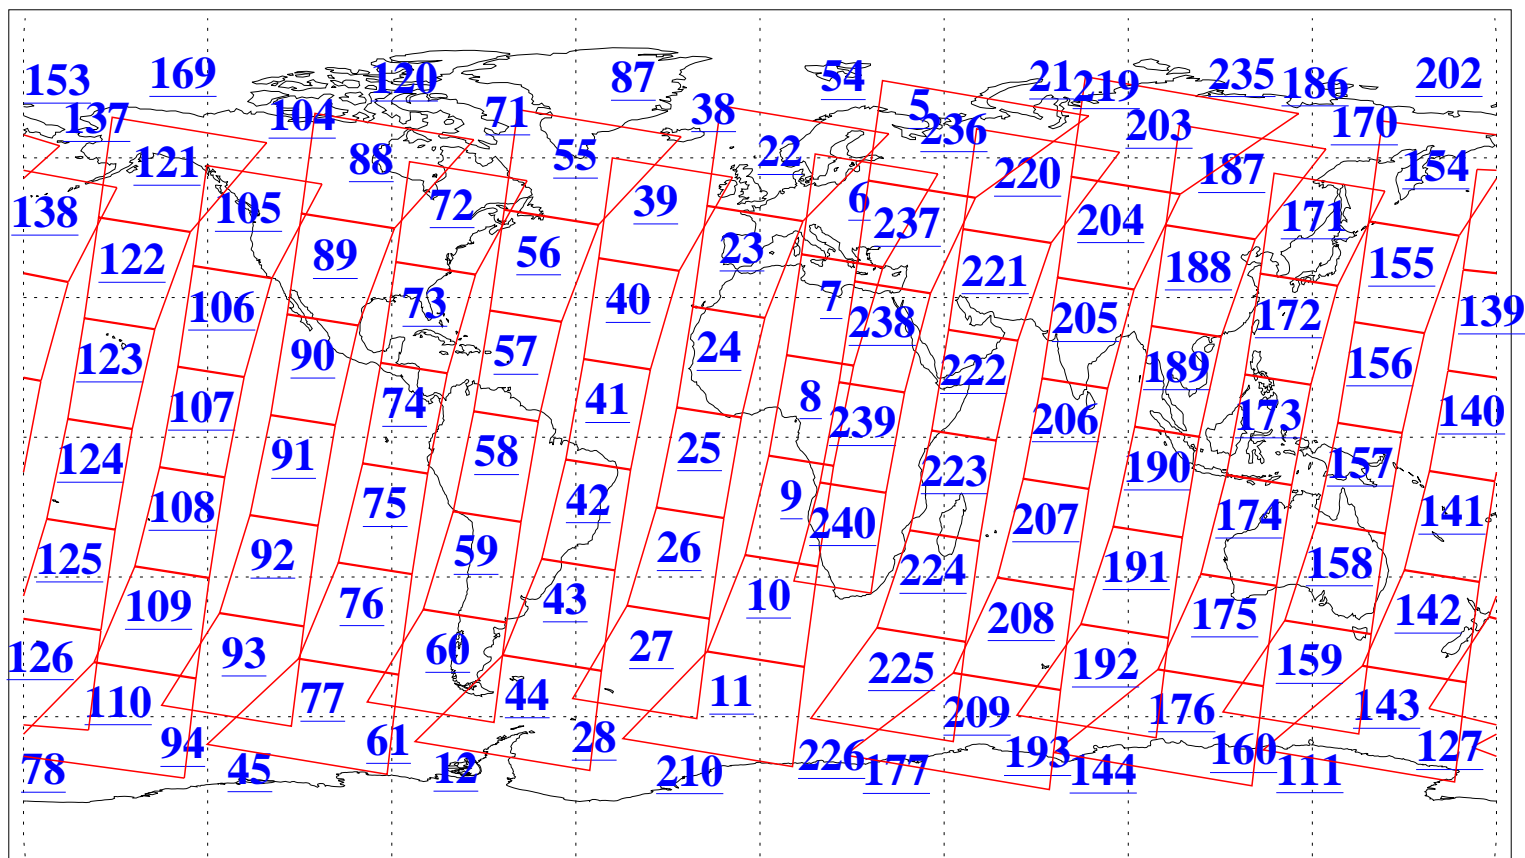

L1B Availability
AMSU Granules: 240
HSB Granules: 0
AIRS Granules: 240

13 Apr 2015
DoY 103
Aqua Day 4727
Granules: 1 to 120

Granules: 121 to 240

Legend: AMSU Available, HSB Available, AIRS Available

L1B Availability
AMSU Granules: 240
HSB Granules: 0
AIRS Granules: 240

13 Apr 2015
DoY 103
Aqua Day 4727

Ascending Granules

Descending Granules

Legend: AMSU Available, HSB Available, AIRS Available

L1B Availability
 AMSU Granules: 240
 HSB Granules: 0
 AIRS Granules: 240

13 Apr 2015
 DoY 103
 Aqua Day 4727

Northern Hemisphere Granules

Southern Hemisphere Granules

Legend: AMSU Available, HSB Available, AIRS Available