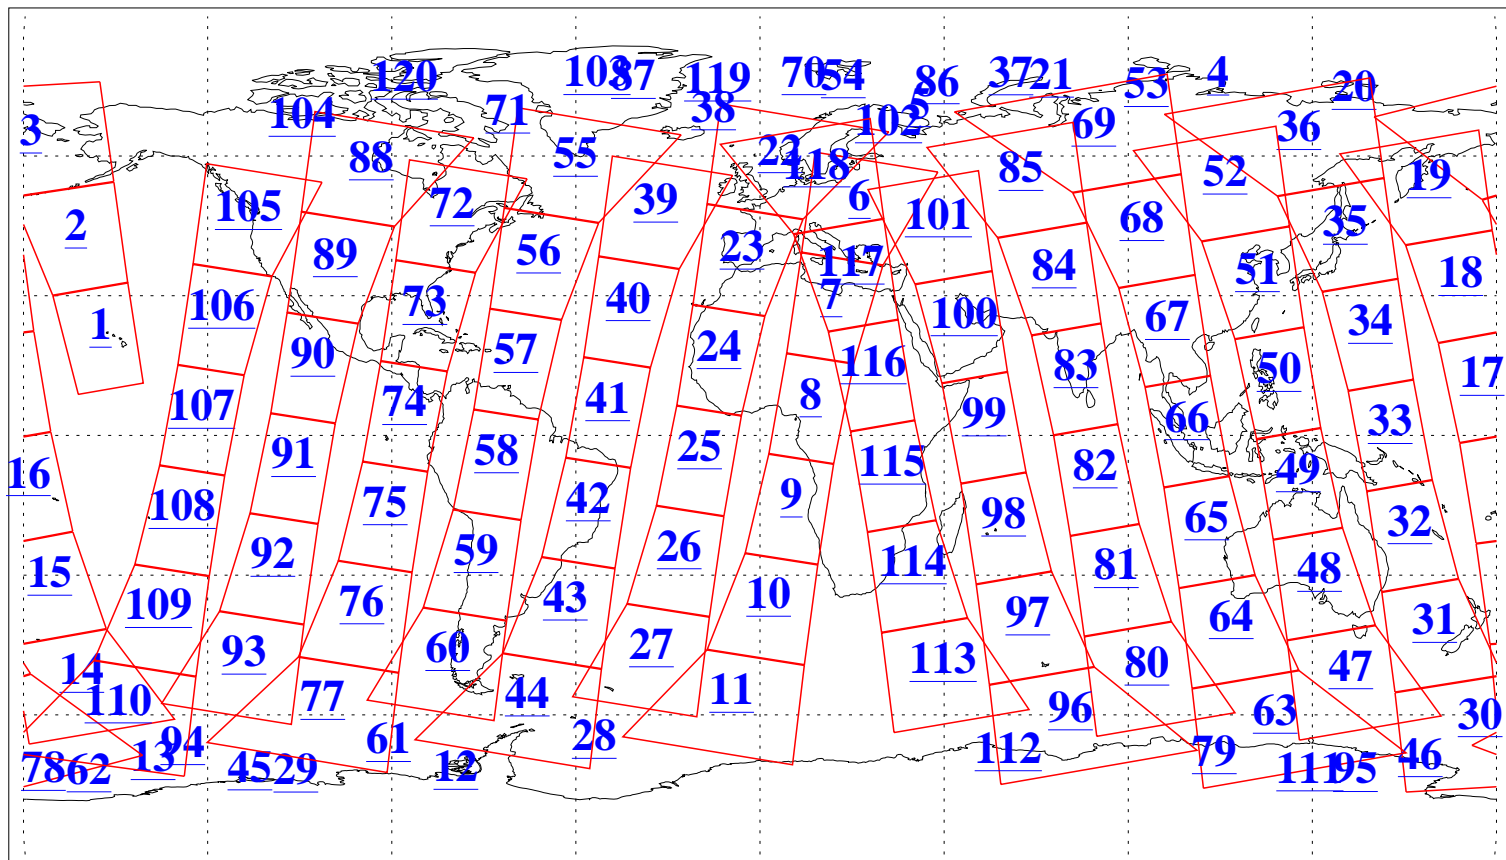

L1B Availability
AMSU Granules: 240
HSB Granules: 0
AIRS Granules: 240

13 Apr 2015
DoY 103
Aqua Day 4727
Granules: 1 to 120

Granules: 121 to 240

Legend: AMSU Available, HSB Available, AIRS Available

L1B Availability
AMSU Granules: 240
HSB Granules: 0
AIRS Granules: 240

13 Apr 2015
DoY 103
Aqua Day 4727

Ascending Granules

Descending Granules

Legend: AMSU Available, HSB Available, AIRS Available

L1B Availability
 AMSU Granules: 240
 HSB Granules: 0
 AIRS Granules: 240

13 Apr 2015
 DoY 103
 Aqua Day 4727

Northern Hemisphere Granules

Southern Hemisphere Granules

Legend: AMSU Available, HSB Available, AIRS Available