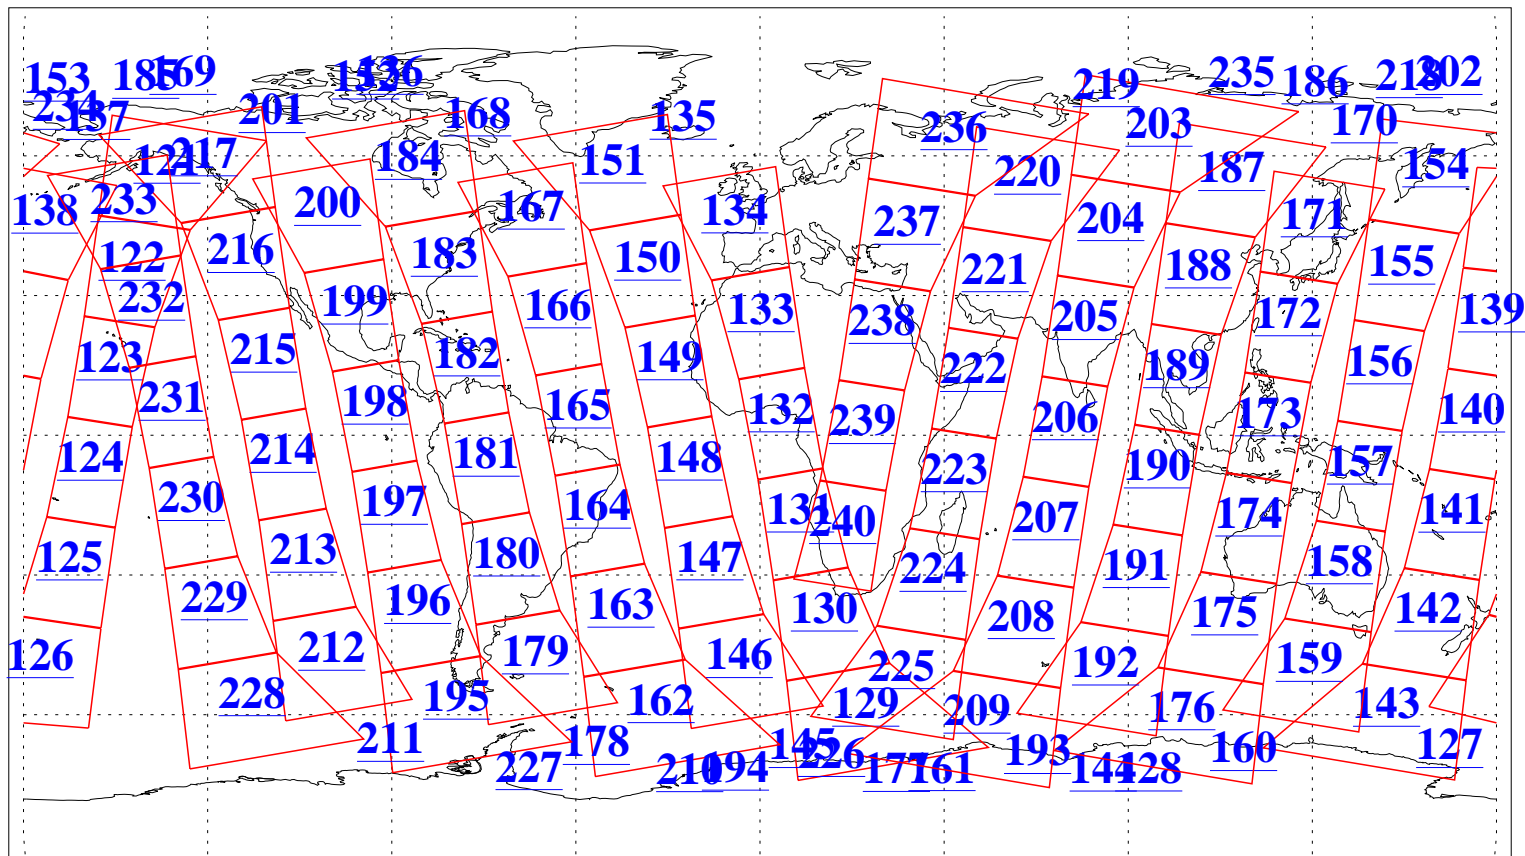

L1B Availability
AMSU Granules: 240
HSB Granules: 0
AIRS Granules: 240

13 Apr 2015
DoY 103
Aqua Day 4727
Granules: 1 to 120

Granules: 121 to 240

Legend: AMSU Available, HSB Available, AIRS Available

L1B Availability
AMSU Granules: 240
HSB Granules: 0
AIRS Granules: 240

13 Apr 2015
DoY 103
Aqua Day 4727

Ascending Granules

Descending Granules

Legend: AMSU Available, HSB Available, AIRS Available

L1B Availability
 AMSU Granules: 240
 HSB Granules: 0
 AIRS Granules: 240

13 Apr 2015
 DoY 103
 Aqua Day 4727