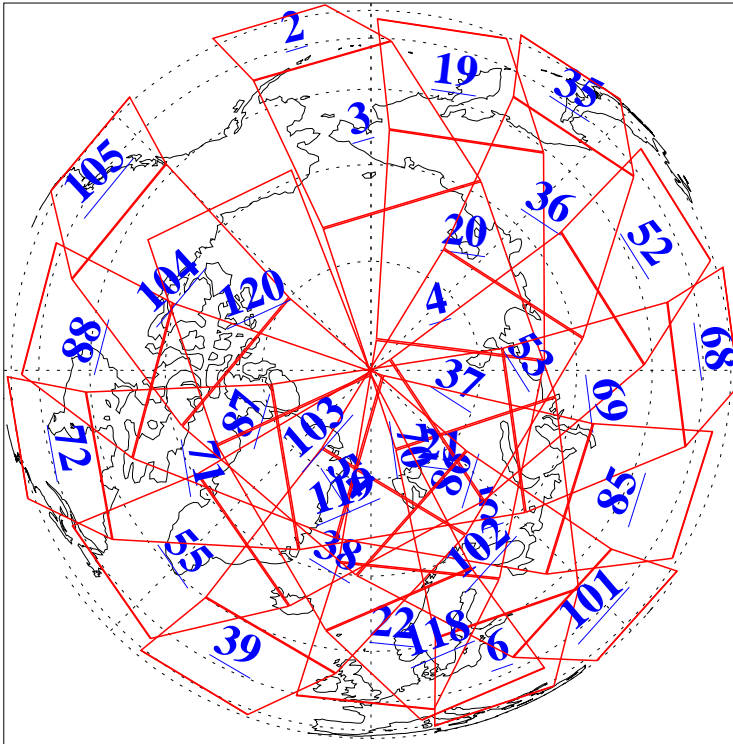

L1B Availability
AMSU Granules: 240
HSB Granules: 0
AIRS Granules: 240

13 Apr 2015
DoY 103
Aqua Day 4727
Granules: 1 to 120

Granules: 121 to 240

Legend: AMSU Available, HSB Available, AIRS Available

L1B Availability
AMSU Granules: 240
HSB Granules: 0
AIRS Granules: 240

13 Apr 2015
DoY 103
Aqua Day 4727

Ascending Granules

Descending Granules

Legend: AMSU Available, HSB Available, AIRS Available

L1B Availability
 AMSU Granules: 240
 HSB Granules: 0
 AIRS Granules: 240

13 Apr 2015
 DoY 103
 Aqua Day 4727

Northern Hemisphere Granules

Southern Hemisphere Granules

Legend: AMSU Available, HSB Available, AIRS Available