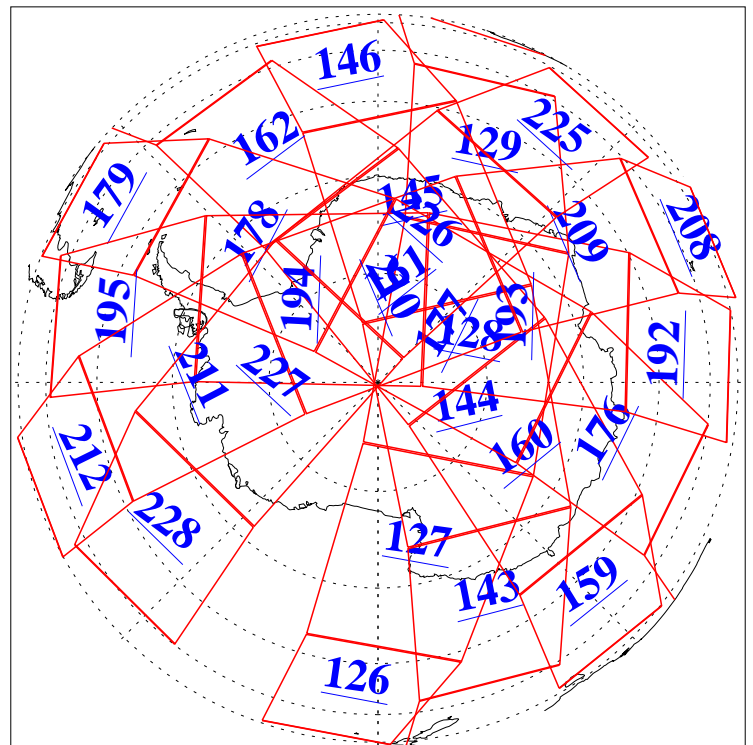

L1B Availability
AMSU Granules: 240
HSB Granules: 0
AIRS Granules: 240

13 Apr 2015
DoY 103
Aqua Day 4727
Granules: 1 to 120

Granules: 121 to 240

Legend: AMSU Available, HSB Available, AIRS Available

L1B Availability
AMSU Granules: 240
HSB Granules: 0
AIRS Granules: 240

13 Apr 2015
DoY 103
Aqua Day 4727

Ascending Granules

Descending Granules

Legend: AMSU Available, HSB Available, AIRS Available

L1B Availability
 AMSU Granules: 240
 HSB Granules: 0
 AIRS Granules: 240

13 Apr 2015
 DoY 103
 Aqua Day 4727

Northern Hemisphere Granules

Southern Hemisphere Granules

Legend: AMSU Available, HSB Available, AIRS Available