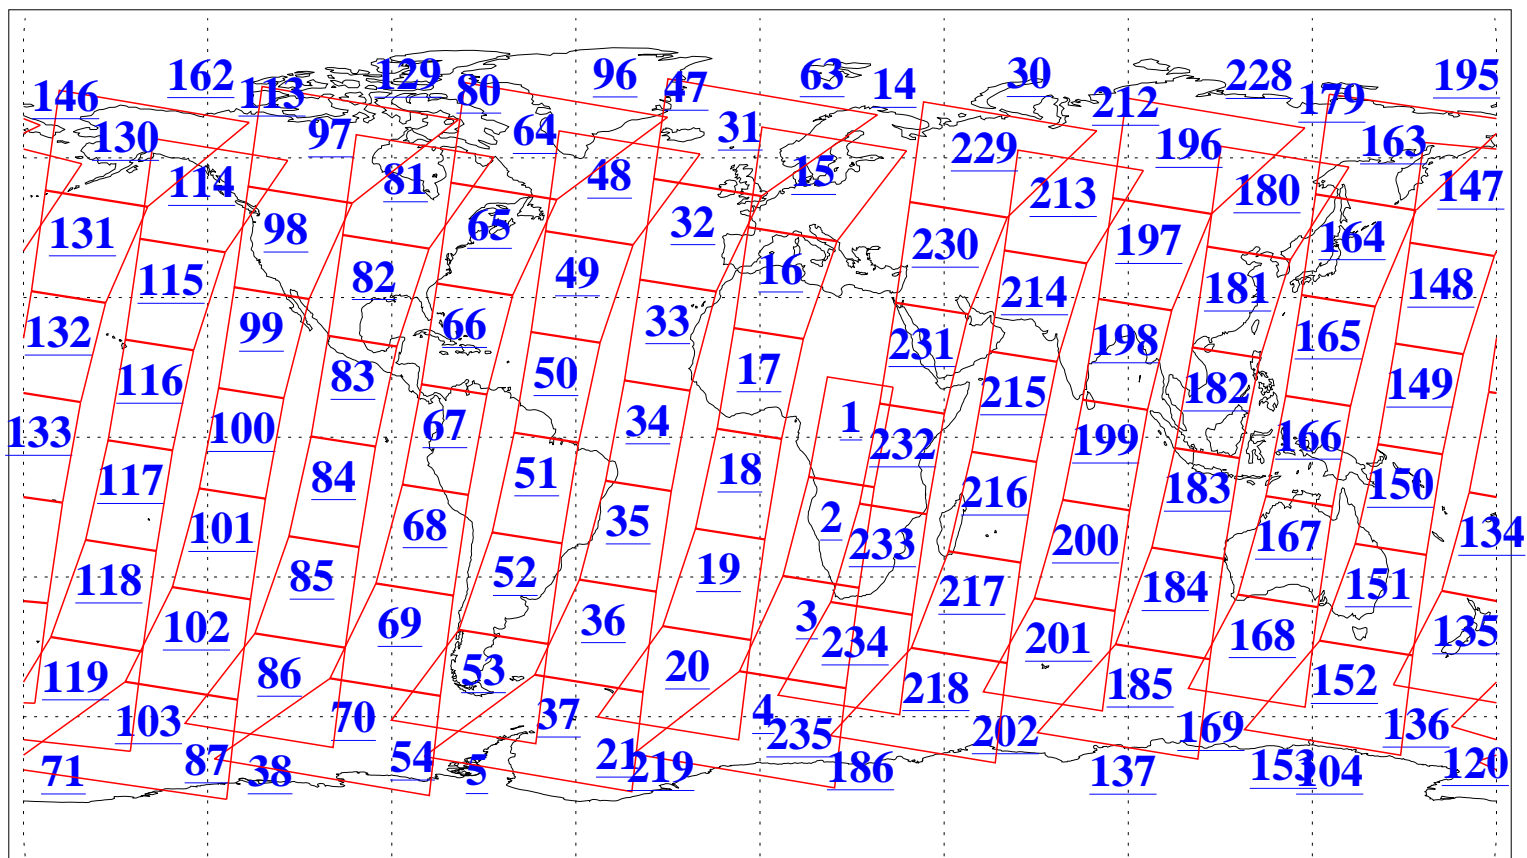

L1B Availability
AMSU Granules: 240
HSB Granules: 0
AIRS Granules: 240

12 Apr 2015
DoY 102
Aqua Day 4726
Granules: 1 to 120

Granules: 121 to 240

Legend: AMSU Available, HSB Available, AIRS Available

L1B Availability
AMSU Granules: 240
HSB Granules: 0
AIRS Granules: 240

12 Apr 2015
DoY 102
Aqua Day 4726

Ascending Granules

Descending Granules

Legend: AMSU Available, HSB Available, AIRS Available

L1B Availability
 AMSU Granules: 240
 HSB Granules: 0
 AIRS Granules: 240

12 Apr 2015
 DoY 102
 Aqua Day 4726

Northern Hemisphere Granules

Southern Hemisphere Granules

Legend: AMSU Available, HSB Available, AIRS Available