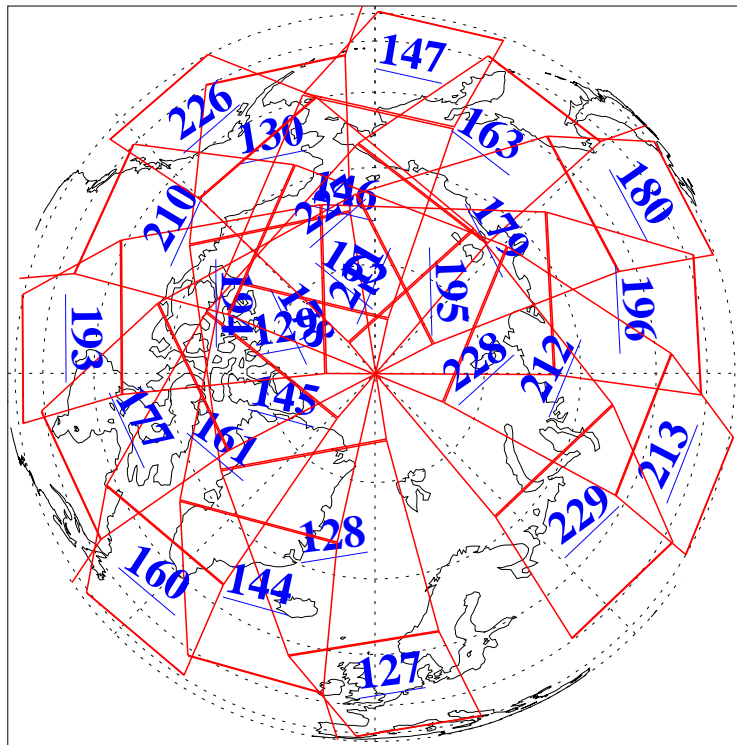

L1B Availability
AMSU Granules: 240
HSB Granules: 0
AIRS Granules: 240

12 Apr 2015
DoY 102
Aqua Day 4726
Granules: 1 to 120

Granules: 121 to 240

Legend: AMSU Available, HSB Available, AIRS Available

L1B Availability
AMSU Granules: 240
HSB Granules: 0
AIRS Granules: 240

12 Apr 2015
DoY 102
Aqua Day 4726

Ascending Granules

Descending Granules

Legend: AMSU Available, HSB Available, AIRS Available

L1B Availability
 AMSU Granules: 240
 HSB Granules: 0
 AIRS Granules: 240

12 Apr 2015
 DoY 102
 Aqua Day 4726

Northern Hemisphere Granules

Southern Hemisphere Granules

Legend: AMSU Available, HSB Available, AIRS Available