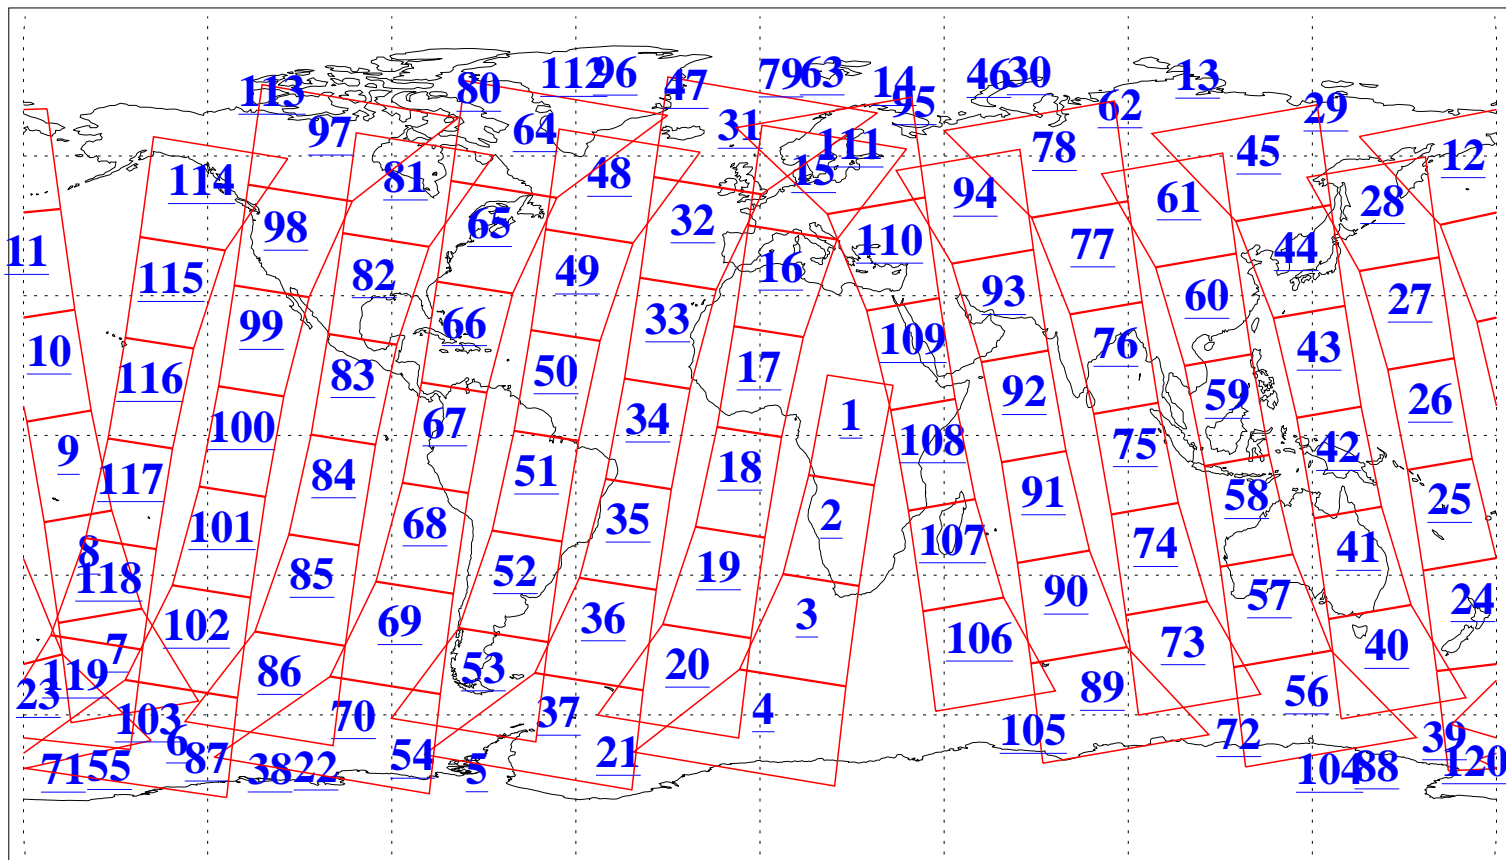

L1B Availability
AMSU Granules: 240
HSB Granules: 0
AIRS Granules: 240

12 Apr 2015
DoY 102
Aqua Day 4726
Granules: 1 to 120

Granules: 121 to 240

Legend: AMSU Available, HSB Available, AIRS Available

L1B Availability
AMSU Granules: 240
HSB Granules: 0
AIRS Granules: 240

12 Apr 2015
DoY 102
Aqua Day 4726

Ascending Granules

Descending Granules

Legend: AMSU Available, HSB Available, AIRS Available

L1B Availability
 AMSU Granules: 240
 HSB Granules: 0
 AIRS Granules: 240

12 Apr 2015
 DoY 102
 Aqua Day 4726

Northern Hemisphere Granules

Southern Hemisphere Granules

Legend: AMSU Available, HSB Available, AIRS Available