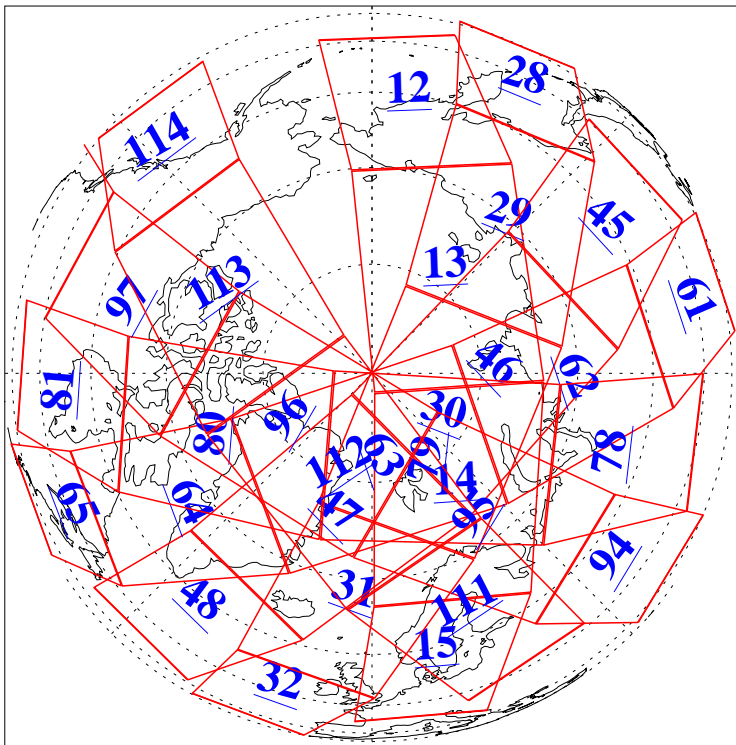

L1B Availability
AMSU Granules: 240
HSB Granules: 0
AIRS Granules: 240

12 Apr 2015
DoY 102
Aqua Day 4726
Granules: 1 to 120

Granules: 121 to 240

Legend: AMSU Available, HSB Available, AIRS Available

L1B Availability
AMSU Granules: 240
HSB Granules: 0
AIRS Granules: 240

12 Apr 2015
DoY 102
Aqua Day 4726

Ascending Granules

Descending Granules

Legend: AMSU Available, HSB Available, AIRS Available

L1B Availability
 AMSU Granules: 240
 HSB Granules: 0
 AIRS Granules: 240

12 Apr 2015
 DoY 102
 Aqua Day 4726

Northern Hemisphere Granules

Southern Hemisphere Granules

Legend: AMSU Available, HSB Available, AIRS Available