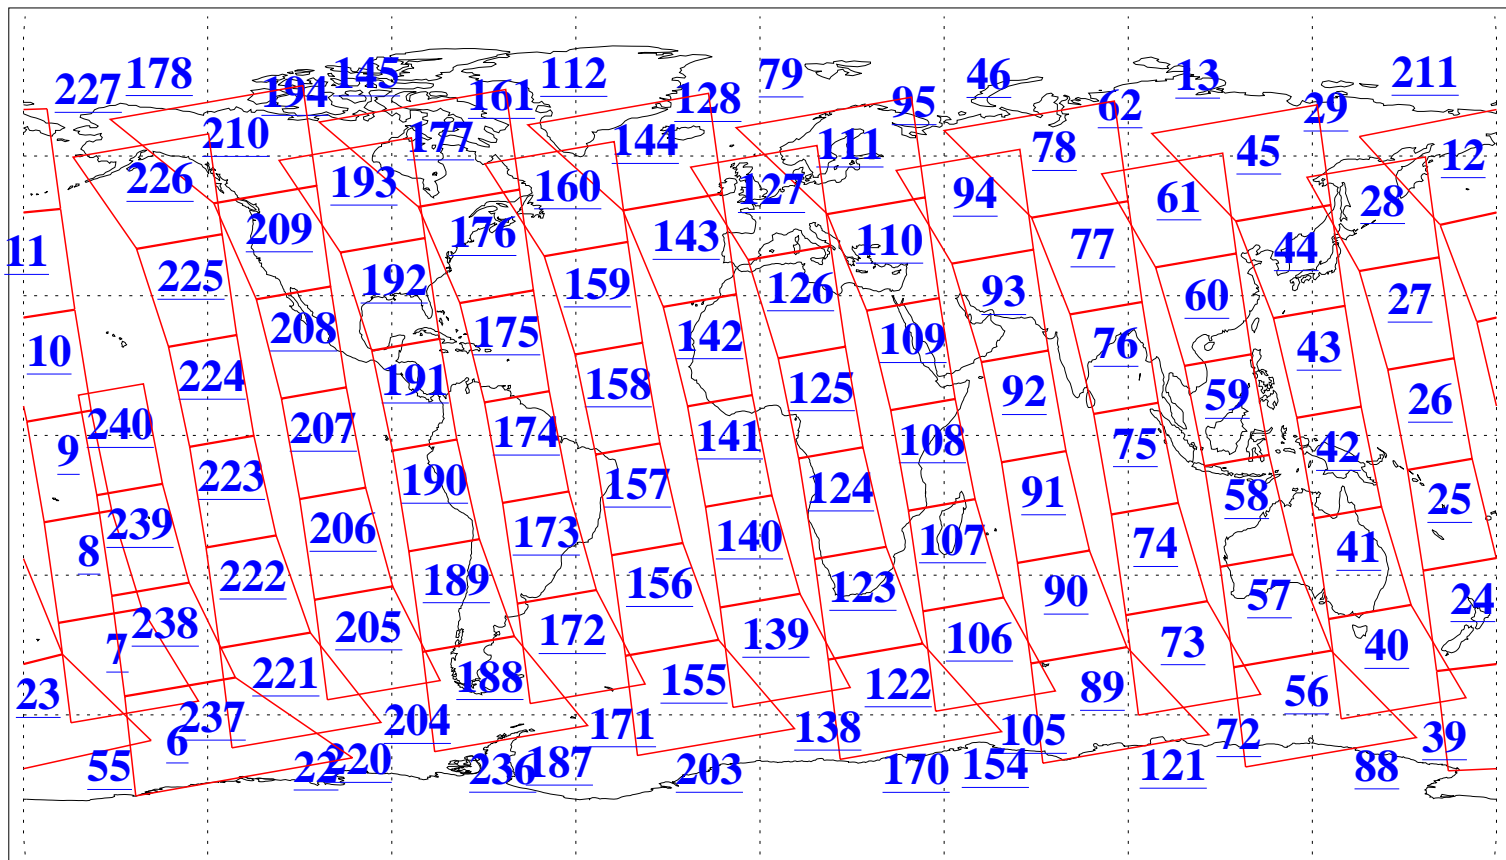

L1B Availability
AMSU Granules: 240
HSB Granules: 0
AIRS Granules: 240

12 Apr 2015
DoY 102
Aqua Day 4726
Granules: 1 to 120

Granules: 121 to 240

Legend: AMSU Available, HSB Available, AIRS Available

L1B Availability
AMSU Granules: 240
HSB Granules: 0
AIRS Granules: 240

12 Apr 2015
DoY 102
Aqua Day 4726

Ascending Granules

Descending Granules

Legend: AMSU Available, HSB Available, AIRS Available

L1B Availability
 AMSU Granules: 240
 HSB Granules: 0
 AIRS Granules: 240

12 Apr 2015
 DoY 102
 Aqua Day 4726

Northern Hemisphere Granules

Southern Hemisphere Granules

Legend: AMSU Available, HSB Available, AIRS Available