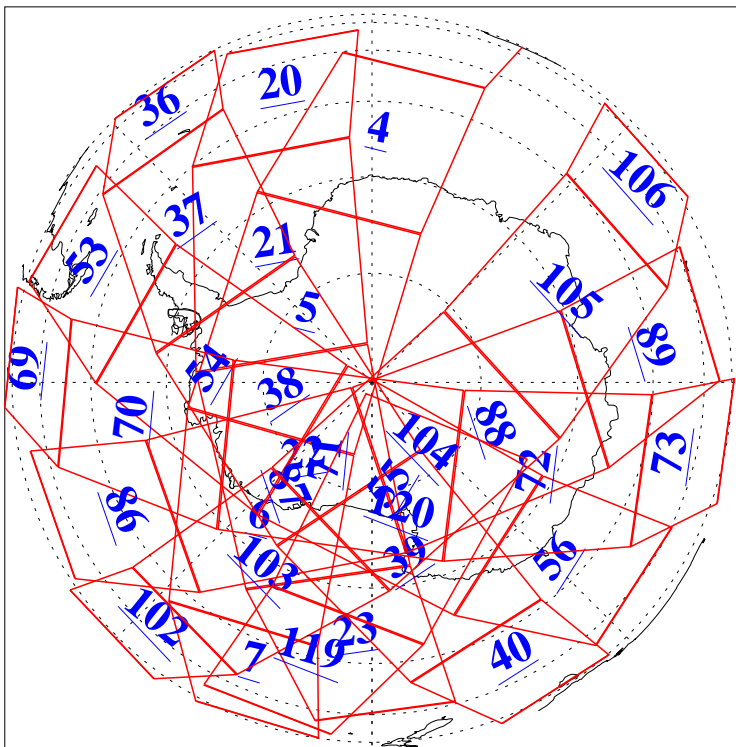

L1B Availability
AMSU Granules: 240
HSB Granules: 0
AIRS Granules: 240

12 Apr 2015
DoY 102
Aqua Day 4726
Granules: 1 to 120

Granules: 121 to 240

Legend: AMSU Available, HSB Available, AIRS Available

L1B Availability
AMSU Granules: 240
HSB Granules: 0
AIRS Granules: 240

12 Apr 2015
DoY 102
Aqua Day 4726

Ascending Granules

Descending Granules

Legend: AMSU Available, HSB Available, AIRS Available

L1B Availability
 AMSU Granules: 240
 HSB Granules: 0
 AIRS Granules: 240

12 Apr 2015
 DoY 102
 Aqua Day 4726

Northern Hemisphere Granules

Southern Hemisphere Granules

Legend: AMSU Available, HSB Available, AIRS Available