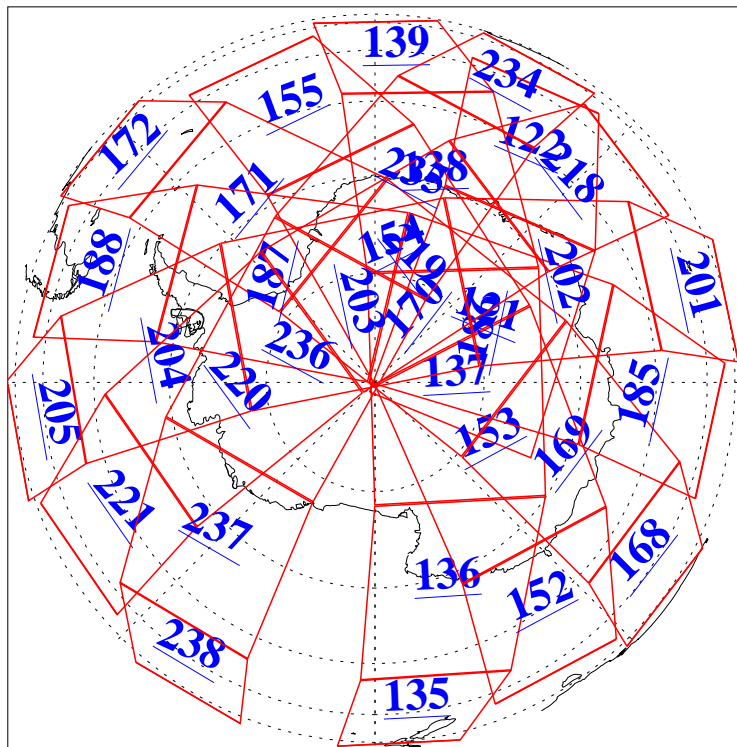

L1B Availability
AMSU Granules: 240
HSB Granules: 0
AIRS Granules: 240

12 Apr 2015
DoY 102
Aqua Day 4726
Granules: 1 to 120

Granules: 121 to 240

Legend: AMSU Available, HSB Available, AIRS Available

L1B Availability
AMSU Granules: 240
HSB Granules: 0
AIRS Granules: 240

12 Apr 2015
DoY 102
Aqua Day 4726

Ascending Granules

Descending Granules

Legend: AMSU Available, HSB Available, AIRS Available

L1B Availability
 AMSU Granules: 240
 HSB Granules: 0
 AIRS Granules: 240

12 Apr 2015
 DoY 102
 Aqua Day 4726

Northern Hemisphere Granules

Southern Hemisphere Granules

Legend: AMSU Available, HSB Available, AIRS Available