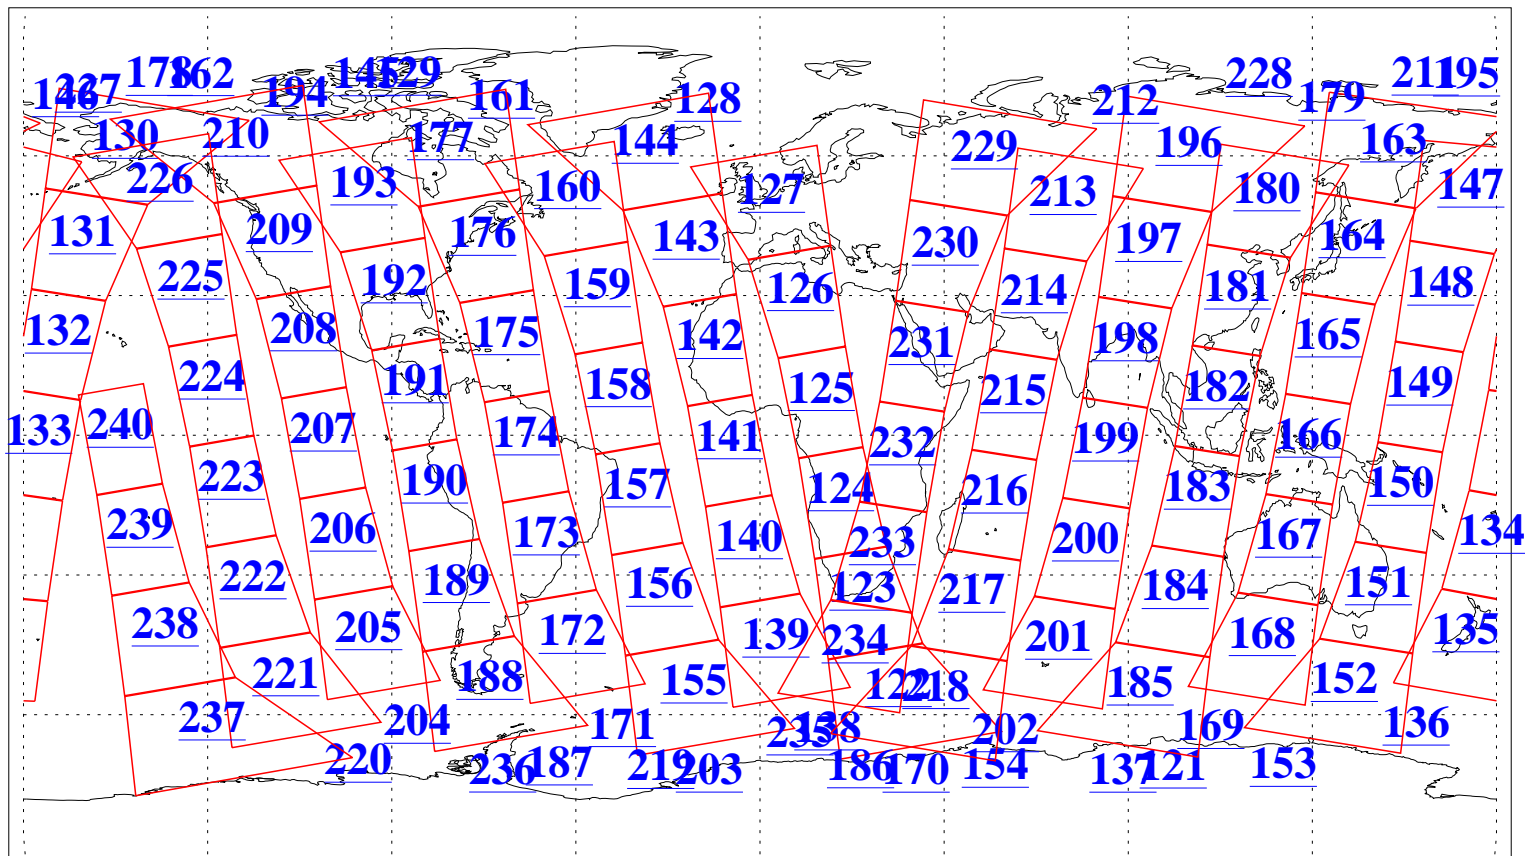

L1B Availability
AMSU Granules: 240
HSB Granules: 0
AIRS Granules: 240

12 Apr 2015
DoY 102
Aqua Day 4726
Granules: 1 to 120

Granules: 121 to 240

Legend: AMSU Available, HSB Available, AIRS Available

L1B Availability
AMSU Granules: 240
HSB Granules: 0
AIRS Granules: 240

12 Apr 2015
DoY 102
Aqua Day 4726

Ascending Granules

Descending Granules

Legend: AMSU Available, HSB Available, AIRS Available

L1B Availability
 AMSU Granules: 240
 HSB Granules: 0
 AIRS Granules: 240

12 Apr 2015
 DoY 102
 Aqua Day 4726

Northern Hemisphere Granules

Southern Hemisphere Granules

Legend: AMSU Available, HSB Available, AIRS Available