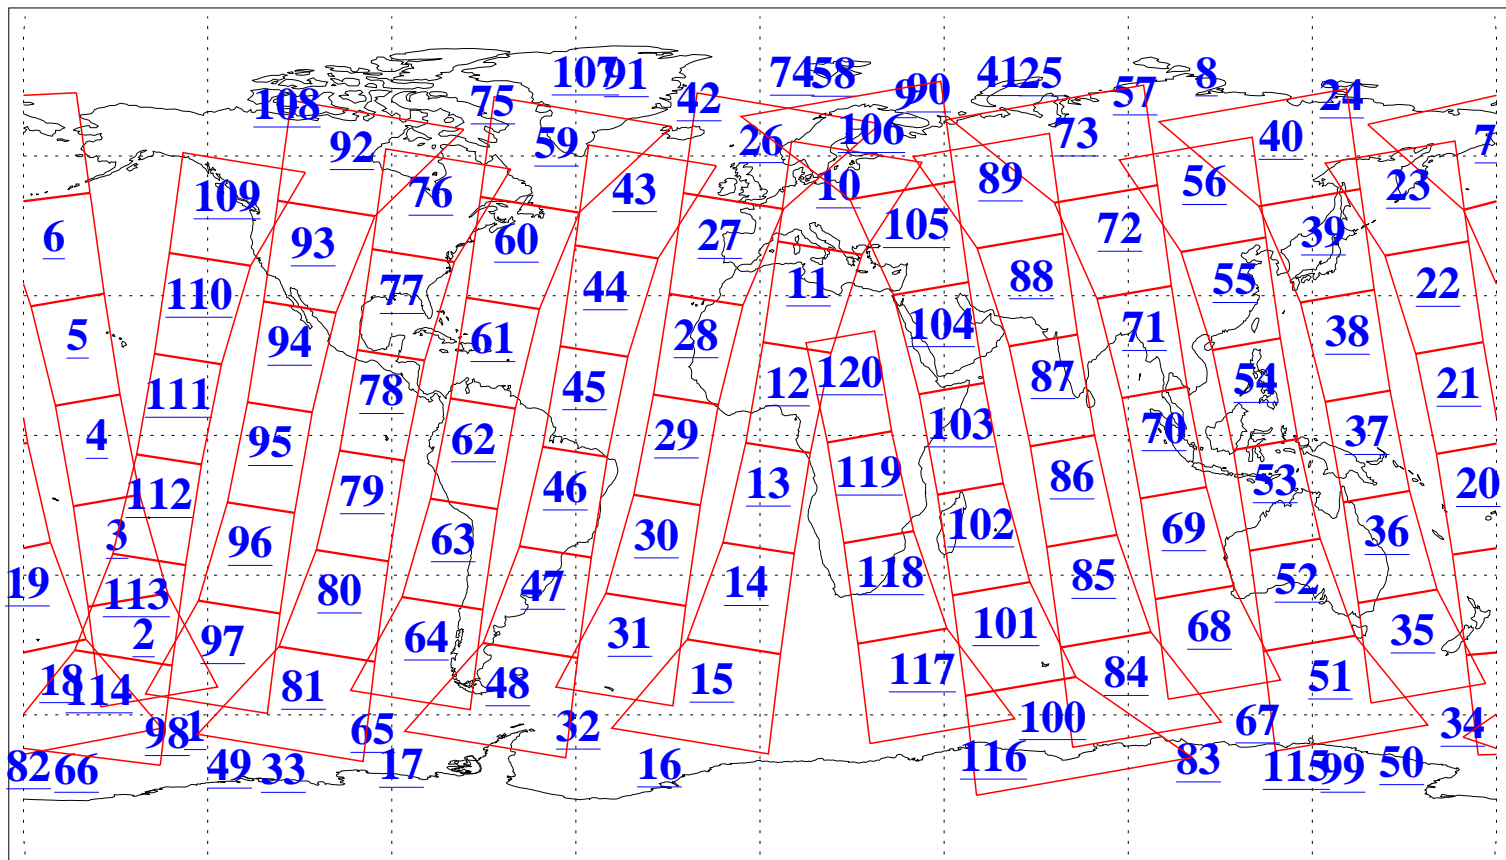

L1B Availability
AMSU Granules: 240
HSB Granules: 0
AIRS Granules: 240

9 Apr 2015
DoY 99
Aqua Day 4723
Granules: 1 to 120

Granules: 121 to 240

Legend: AMSU Available, HSB Available, AIRS Available

L1B Availability
AMSU Granules: 240
HSB Granules: 0
AIRS Granules: 240

9 Apr 2015
DoY 99
Aqua Day 4723

Ascending Granules

Descending Granules

Legend: AMSU Available, HSB Available, AIRS Available

L1B Availability
 AMSU Granules: 240
 HSB Granules: 0
 AIRS Granules: 240

9 Apr 2015
 DoY 99
 Aqua Day 4723

Northern Hemisphere Granules

Southern Hemisphere Granules

Legend: AMSU Available, HSB Available, AIRS Available