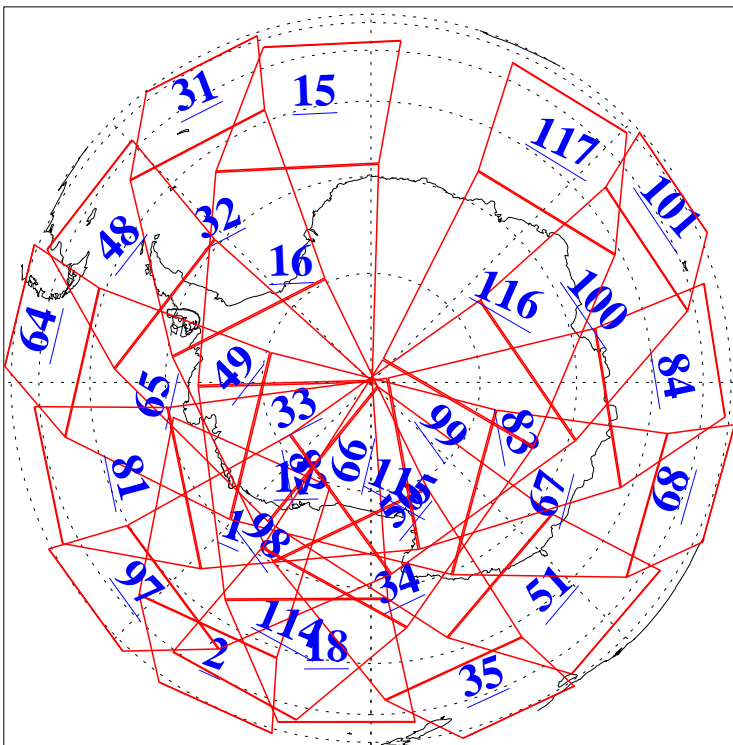

L1B Availability
AMSU Granules: 240
HSB Granules: 0
AIRS Granules: 240

9 Apr 2015
DoY 99
Aqua Day 4723
Granules: 1 to 120

Granules: 121 to 240

Legend: AMSU Available, HSB Available, AIRS Available

L1B Availability
AMSU Granules: 240
HSB Granules: 0
AIRS Granules: 240

9 Apr 2015
DoY 99
Aqua Day 4723

Ascending Granules

Descending Granules

Legend: AMSU Available, HSB Available, AIRS Available

L1B Availability
 AMSU Granules: 240
 HSB Granules: 0
 AIRS Granules: 240

9 Apr 2015
 DoY 99
 Aqua Day 4723

Northern Hemisphere Granules

Southern Hemisphere Granules

Legend: AMSU Available, HSB Available, AIRS Available