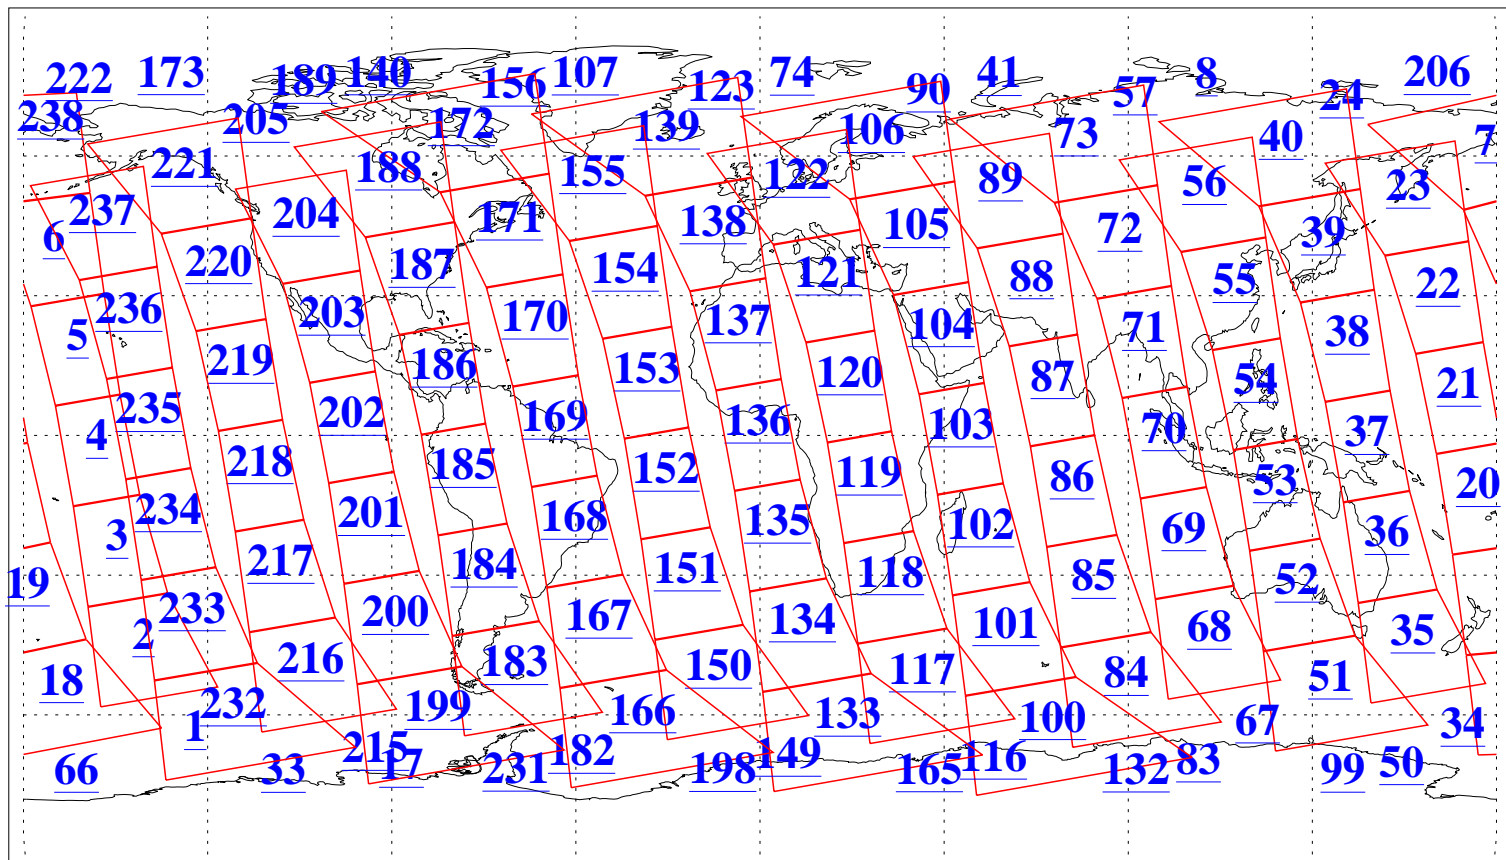

L1B Availability
AMSU Granules: 240
HSB Granules: 0
AIRS Granules: 240

9 Apr 2015
DoY 99
Aqua Day 4723
Granules: 1 to 120

Granules: 121 to 240

Legend: AMSU Available, HSB Available, AIRS Available

L1B Availability
AMSU Granules: 240
HSB Granules: 0
AIRS Granules: 240

9 Apr 2015
DoY 99
Aqua Day 4723

Ascending Granules

Descending Granules

Legend: AMSU Available, HSB Available, AIRS Available

L1B Availability
 AMSU Granules: 240
 HSB Granules: 0
 AIRS Granules: 240

9 Apr 2015
 DoY 99
 Aqua Day 4723

Northern Hemisphere Granules

Southern Hemisphere Granules

Legend: AMSU Available, HSB Available, AIRS Available