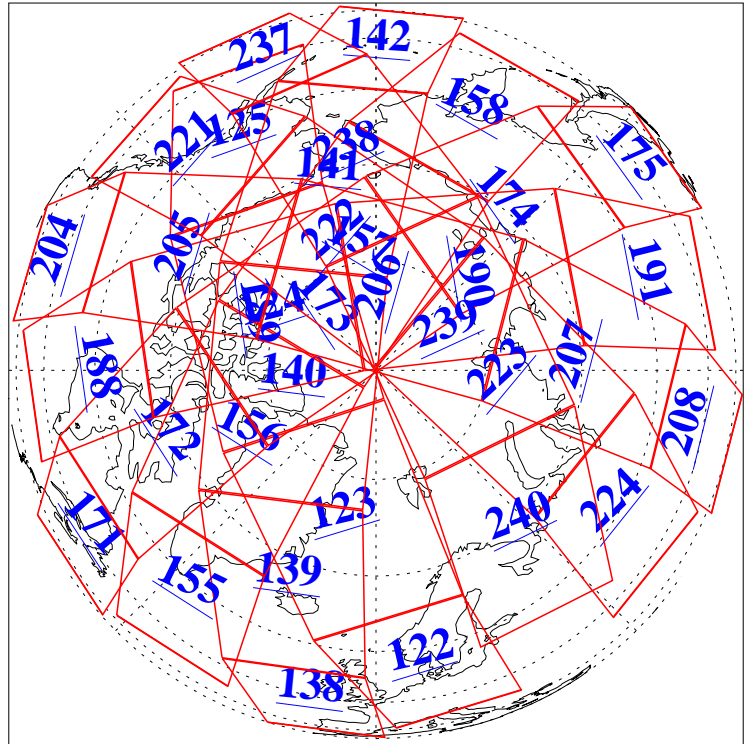

9 Apr 2015
DoY 99
Aqua Day 4723

Ascending Granules

Descending Granules

Legend: AMSU Available, HSB Available, AIRS Available

L1B Availability
 AMSU Granules: 240
 HSB Granules: 0
 AIRS Granules: 240

9 Apr 2015
 DoY 99
 Aqua Day 4723

Northern Hemisphere Granules

Southern Hemisphere Granules

Legend: AMSU Available, HSB Available, AIRS Available