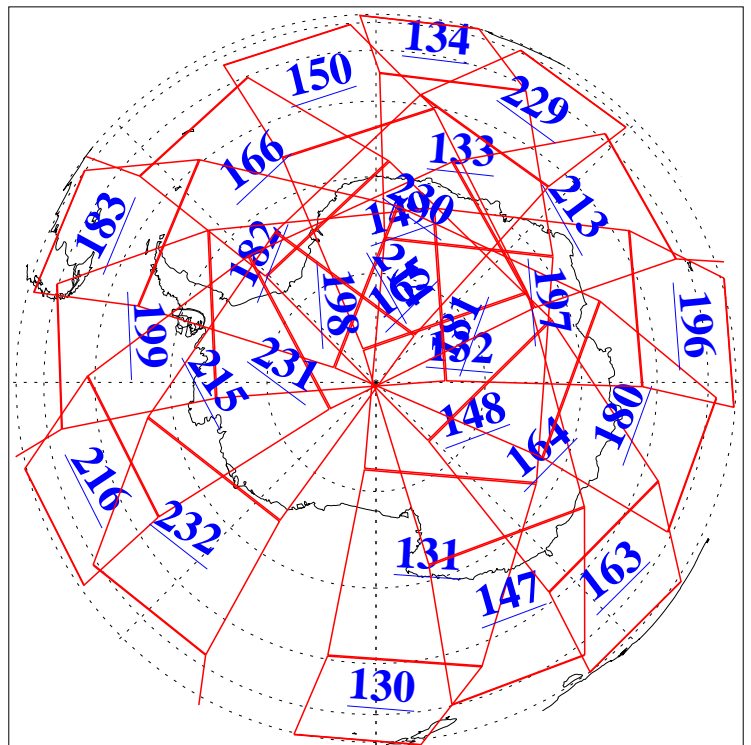

9 Apr 2015
DoY 99
Aqua Day 4723

Ascending Granules

Descending Granules

Legend: AMSU Available, HSB Available, AIRS Available

L1B Availability
 AMSU Granules: 240
 HSB Granules: 0
 AIRS Granules: 240

9 Apr 2015
 DoY 99
 Aqua Day 4723

Northern Hemisphere Granules

Southern Hemisphere Granules

Legend: AMSU Available, HSB Available, AIRS Available