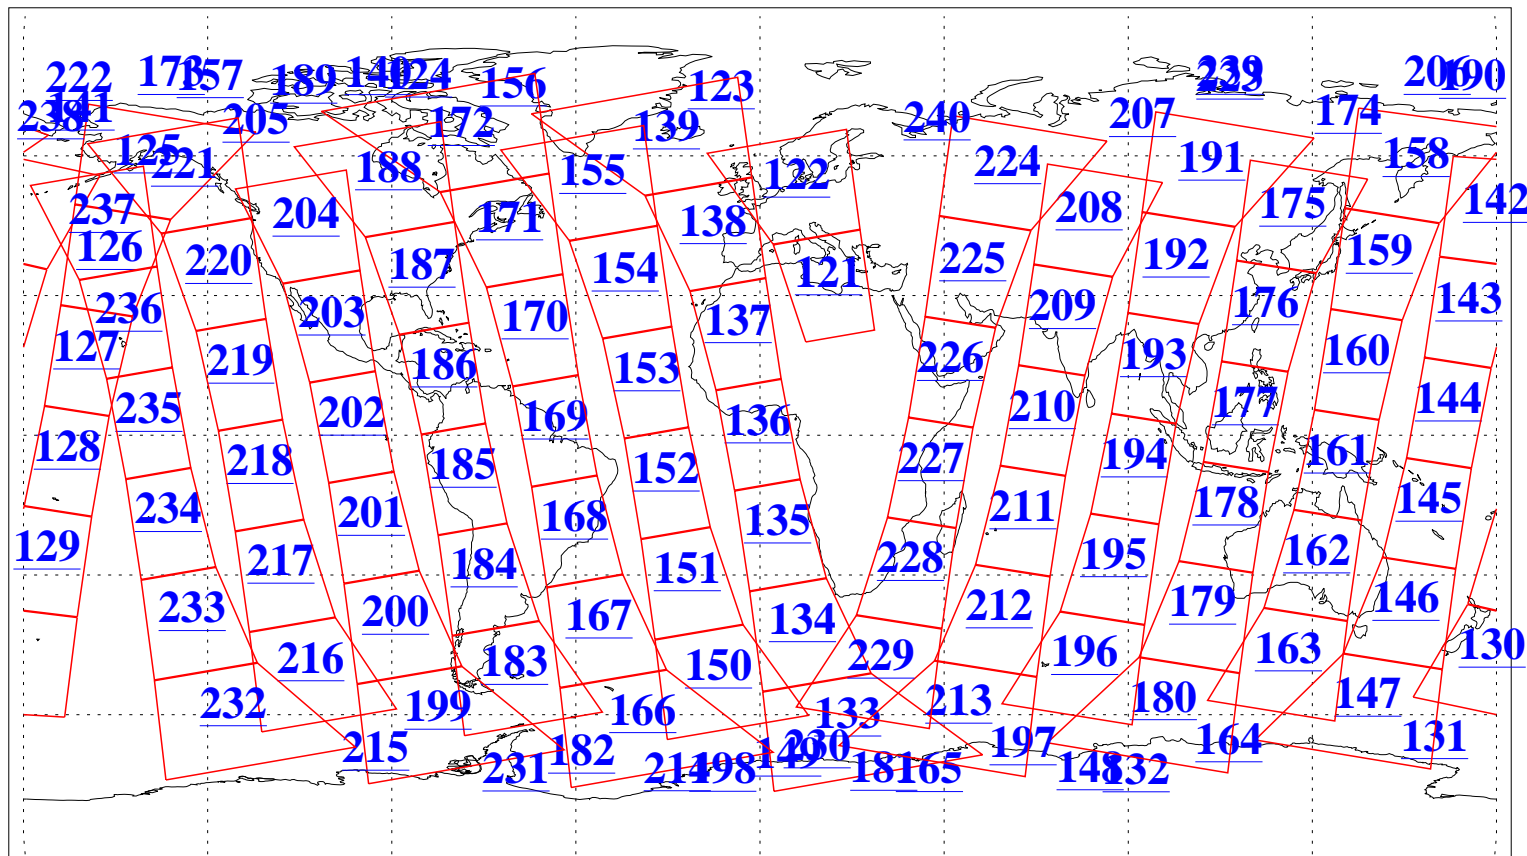

L1B Availability
AMSU Granules: 240
HSB Granules: 0
AIRS Granules: 240

9 Apr 2015
DoY 99
Aqua Day 4723
Granules: 1 to 120

Granules: 121 to 240

Legend: AMSU Available, HSB Available, AIRS Available

L1B Availability
AMSU Granules: 240
HSB Granules: 0
AIRS Granules: 240

9 Apr 2015
DoY 99
Aqua Day 4723

Ascending Granules

Descending Granules

Legend: AMSU Available, HSB Available, AIRS Available

L1B Availability
 AMSU Granules: 240
 HSB Granules: 0
 AIRS Granules: 240

9 Apr 2015
 DoY 99
 Aqua Day 4723

Northern Hemisphere Granules

Southern Hemisphere Granules

Legend: AMSU Available, HSB Available, AIRS Available