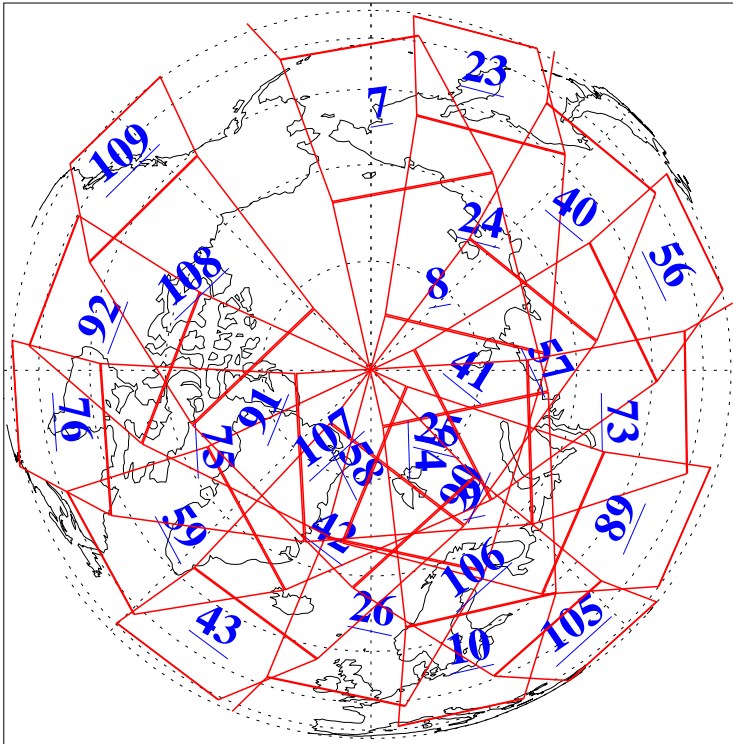

L1B Availability
AMSU Granules: 240
HSB Granules: 0
AIRS Granules: 240

9 Apr 2015
DoY 99
Aqua Day 4723
Granules: 1 to 120

Granules: 121 to 240

Legend: AMSU Available, HSB Available, AIRS Available

L1B Availability
AMSU Granules: 240
HSB Granules: 0
AIRS Granules: 240

9 Apr 2015
DoY 99
Aqua Day 4723

Ascending Granules

Descending Granules

Legend: AMSU Available, HSB Available, AIRS Available

L1B Availability
 AMSU Granules: 240
 HSB Granules: 0
 AIRS Granules: 240

9 Apr 2015
 DoY 99
 Aqua Day 4723

Northern Hemisphere Granules

Southern Hemisphere Granules

Legend: AMSU Available, HSB Available, AIRS Available