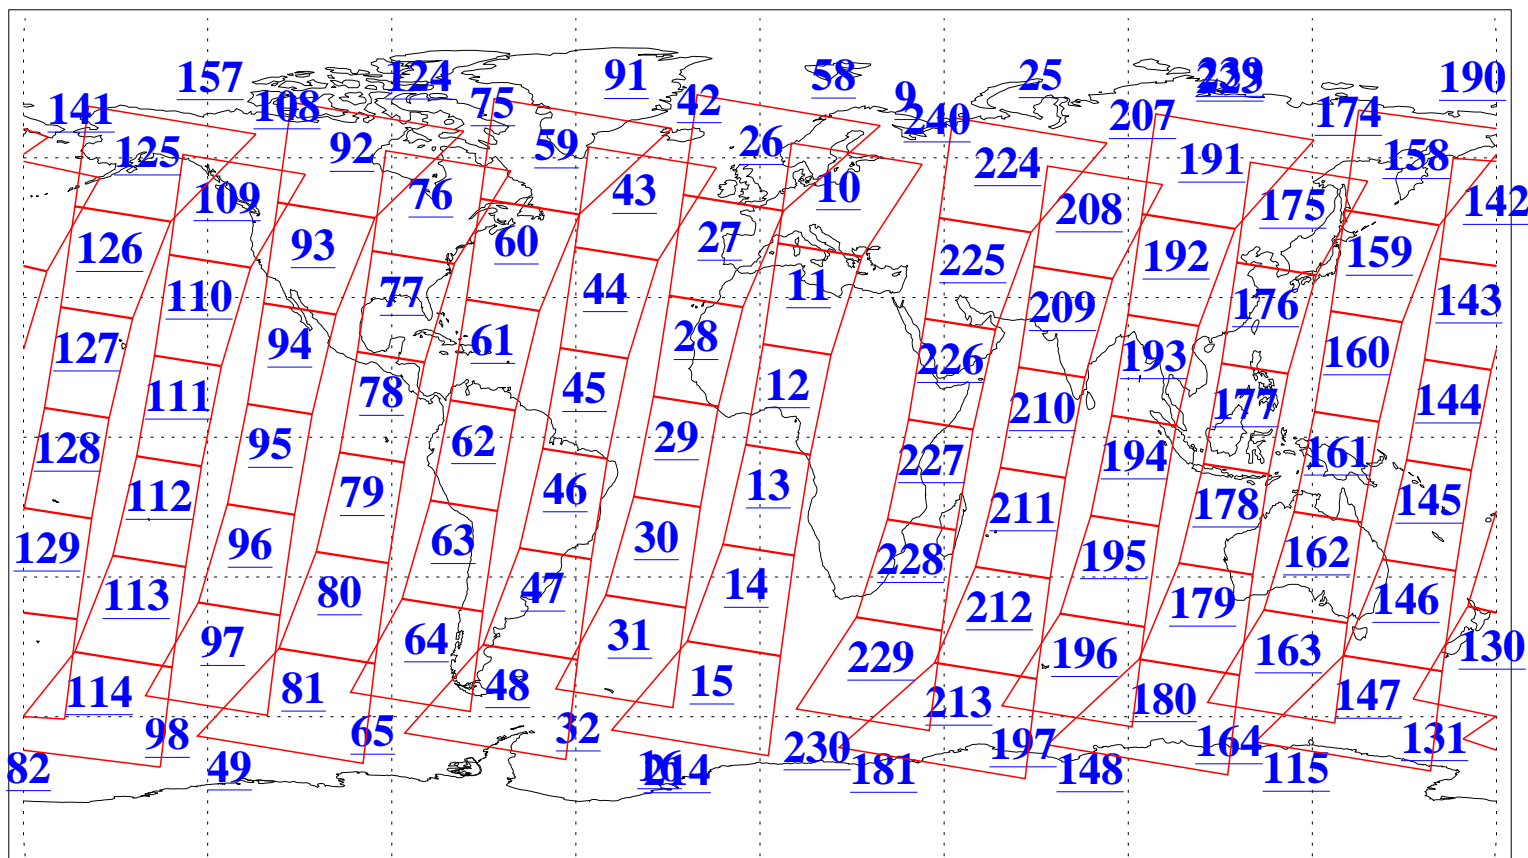

Legend: AMSU Available, HSB Available, AIRS Available