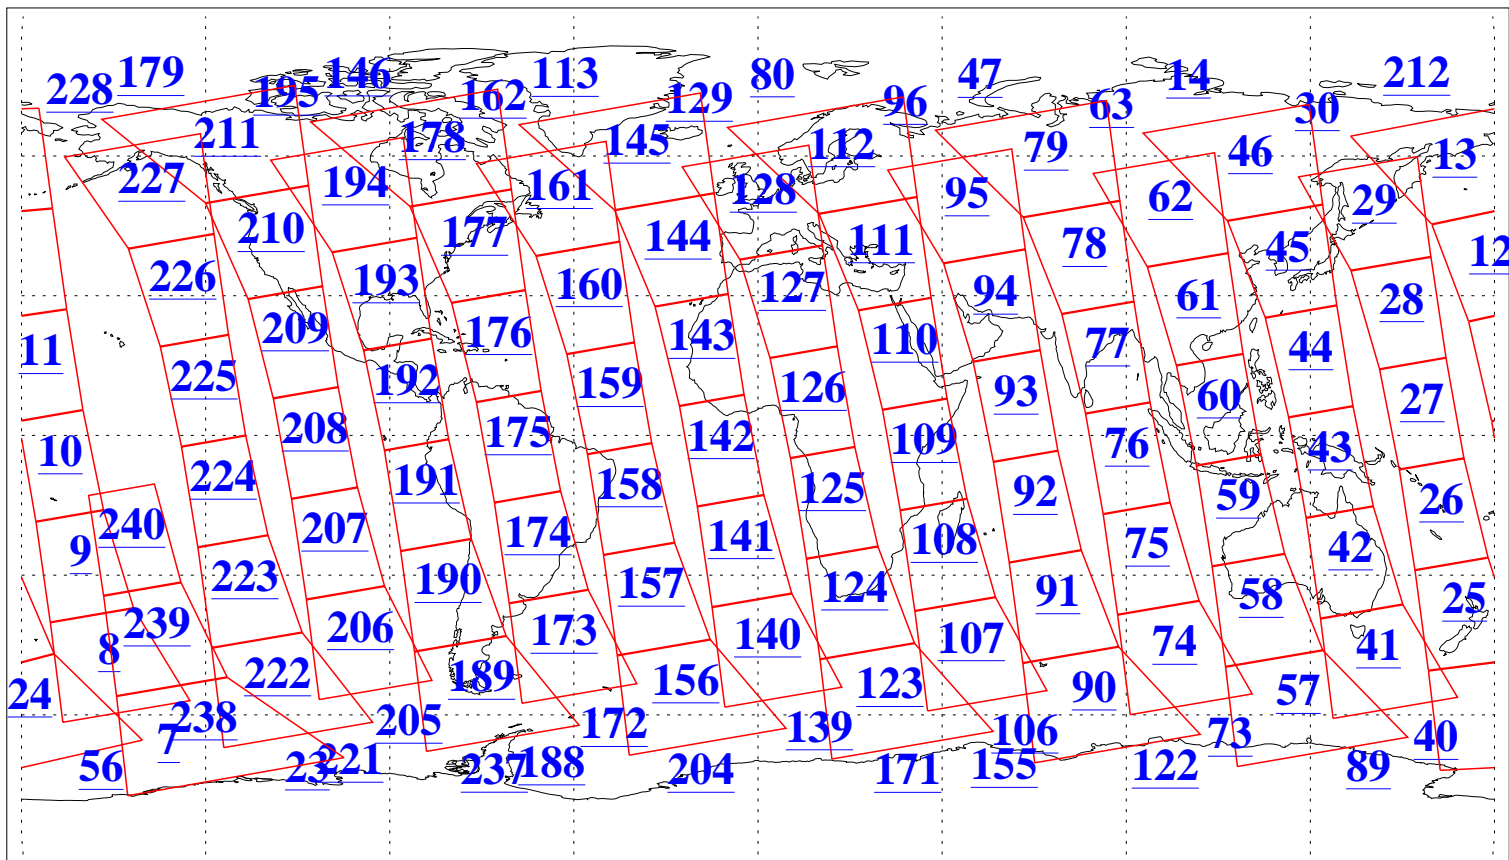

L1B Availability  
AMSU Granules: 240  
HSB Granules: 0  
AIRS Granules: 240

3 Apr 2015  
DoY 93  
Aqua Day 4717  
Granules: 1 to 120

Granules: 121 to 240

Legend: AMSU Available, HSB Available, AIRS Available

L1B Availability  
AMSU Granules: 240  
HSB Granules: 0  
AIRS Granules: 240

3 Apr 2015  
DoY 93  
Aqua Day 4717  
Ascending Granules

Descending Granules

Legend: AMSU Available, HSB Available, AIRS Available

L1B Availability  
 AMSU Granules: 240  
 HSB Granules: 0  
 AIRS Granules: 240

3 Apr 2015  
 DoY 93  
 Aqua Day 4717

Northern Hemisphere Granules

Southern Hemisphere Granules

Legend: AMSU Available, HSB Available, AIRS Available