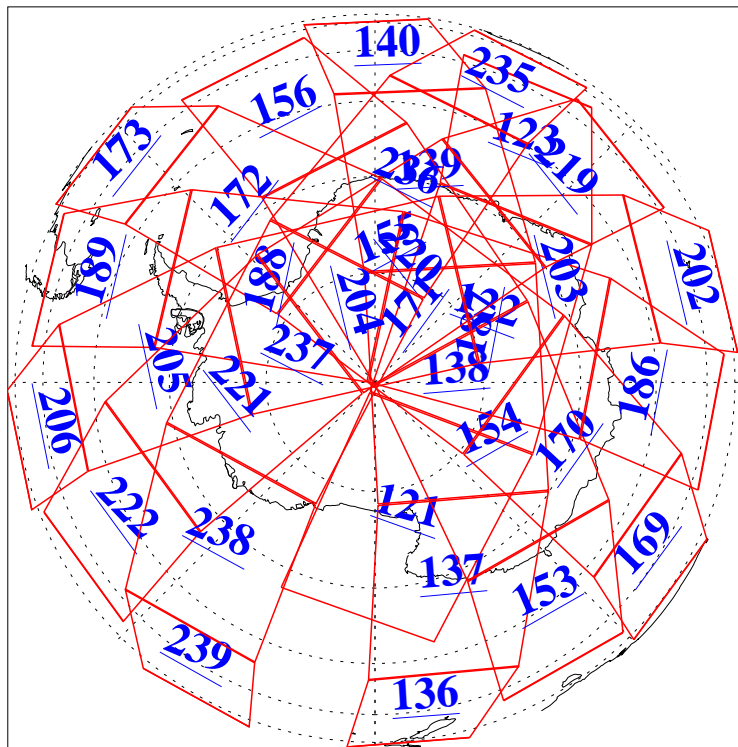

L1B Availability  
AMSU Granules: 240  
HSB Granules: 0  
AIRS Granules: 240

3 Apr 2015  
DoY 93  
Aqua Day 4717  
Granules: 1 to 120

Granules: 121 to 240

Legend: AMSU Available, HSB Available, AIRS Available

L1B Availability  
AMSU Granules: 240  
HSB Granules: 0  
AIRS Granules: 240

3 Apr 2015  
DoY 93  
Aqua Day 4717  
Ascending Granules

Descending Granules

Legend: AMSU Available, HSB Available, AIRS Available

L1B Availability  
 AMSU Granules: 240  
 HSB Granules: 0  
 AIRS Granules: 240

3 Apr 2015  
 DoY 93  
 Aqua Day 4717

Northern Hemisphere Granules

Southern Hemisphere Granules

Legend: AMSU Available, HSB Available, AIRS Available