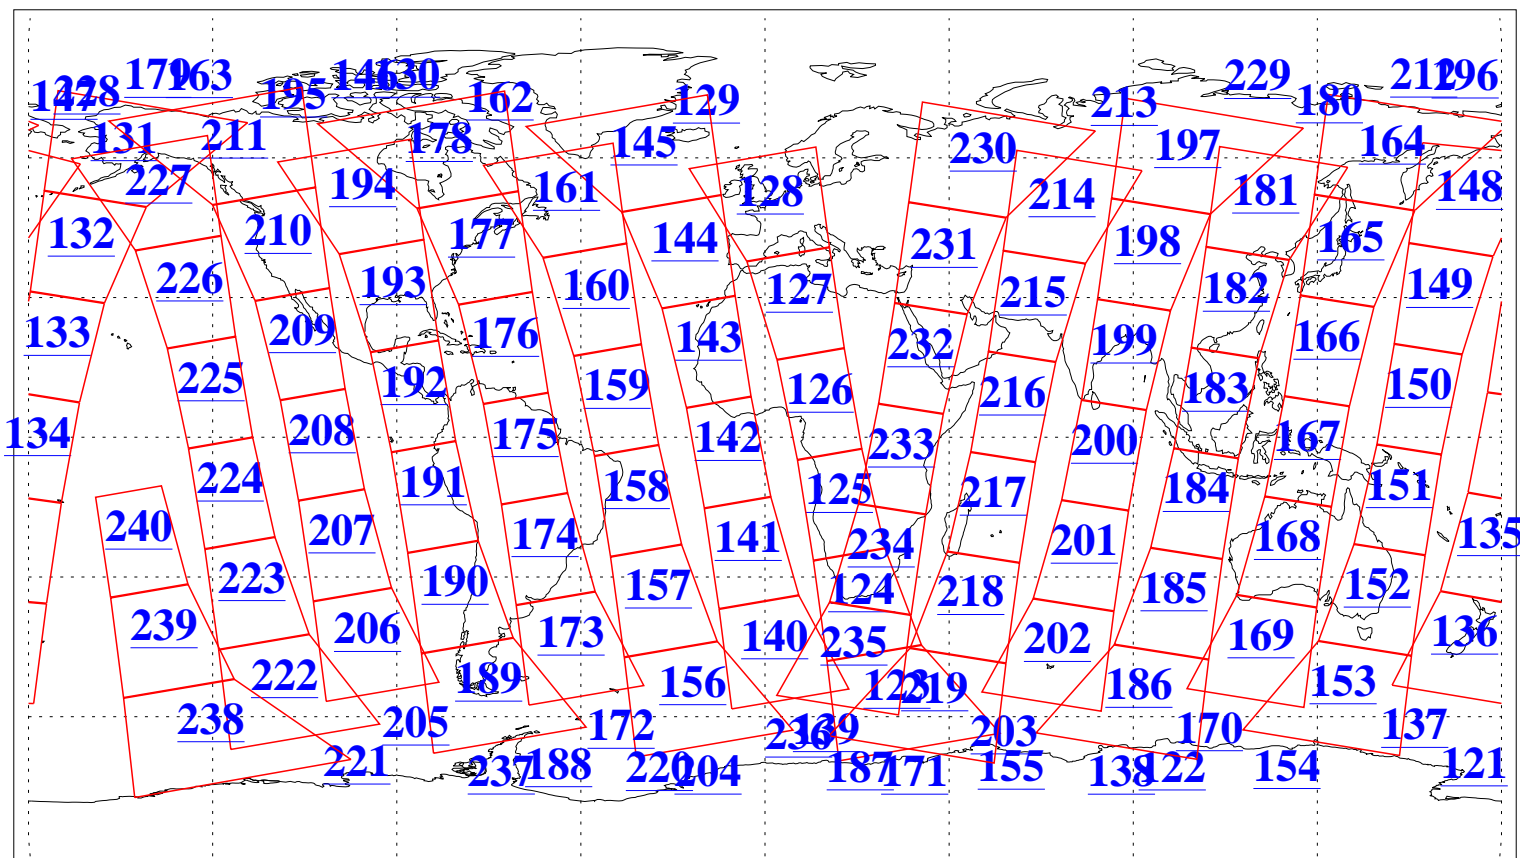

L1B Availability  
AMSU Granules: 240  
HSB Granules: 0  
AIRS Granules: 240

3 Apr 2015  
DoY 93  
Aqua Day 4717  
Granules: 1 to 120

Granules: 121 to 240

Legend: AMSU Available, HSB Available, AIRS Available

L1B Availability  
AMSU Granules: 240  
HSB Granules: 0  
AIRS Granules: 240

3 Apr 2015  
DoY 93  
Aqua Day 4717  
Ascending Granules

Descending Granules

Legend: AMSU Available, HSB Available, AIRS Available

L1B Availability  
 AMSU Granules: 240  
 HSB Granules: 0  
 AIRS Granules: 240

3 Apr 2015  
 DoY 93  
 Aqua Day 4717

Northern Hemisphere Granules

Southern Hemisphere Granules

Legend: AMSU Available, HSB Available, AIRS Available