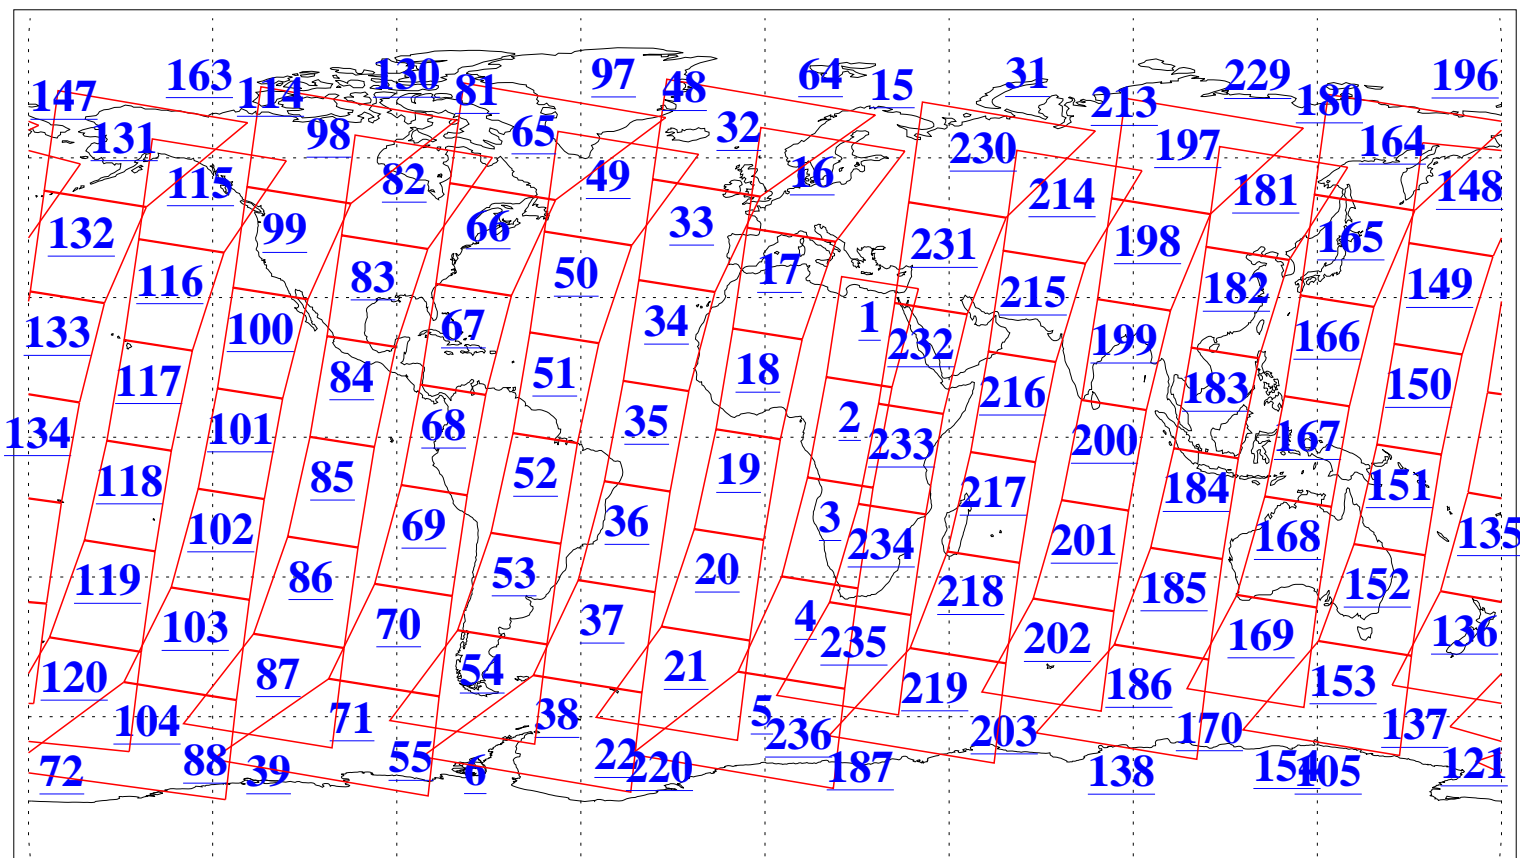

L1B Availability  
AMSU Granules: 240  
HSB Granules: 0  
AIRS Granules: 240

3 Apr 2015  
DoY 93  
Aqua Day 4717  
Granules: 1 to 120

Granules: 121 to 240

Legend: AMSU Available, HSB Available, AIRS Available

L1B Availability  
AMSU Granules: 240  
HSB Granules: 0  
AIRS Granules: 240

3 Apr 2015  
DoY 93  
Aqua Day 4717  
Ascending Granules

Descending Granules

Legend: AMSU Available, HSB Available, AIRS Available

L1B Availability  
 AMSU Granules: 240  
 HSB Granules: 0  
 AIRS Granules: 240

3 Apr 2015  
 DoY 93  
 Aqua Day 4717

Northern Hemisphere Granules

Southern Hemisphere Granules

Legend: AMSU Available, HSB Available, AIRS Available