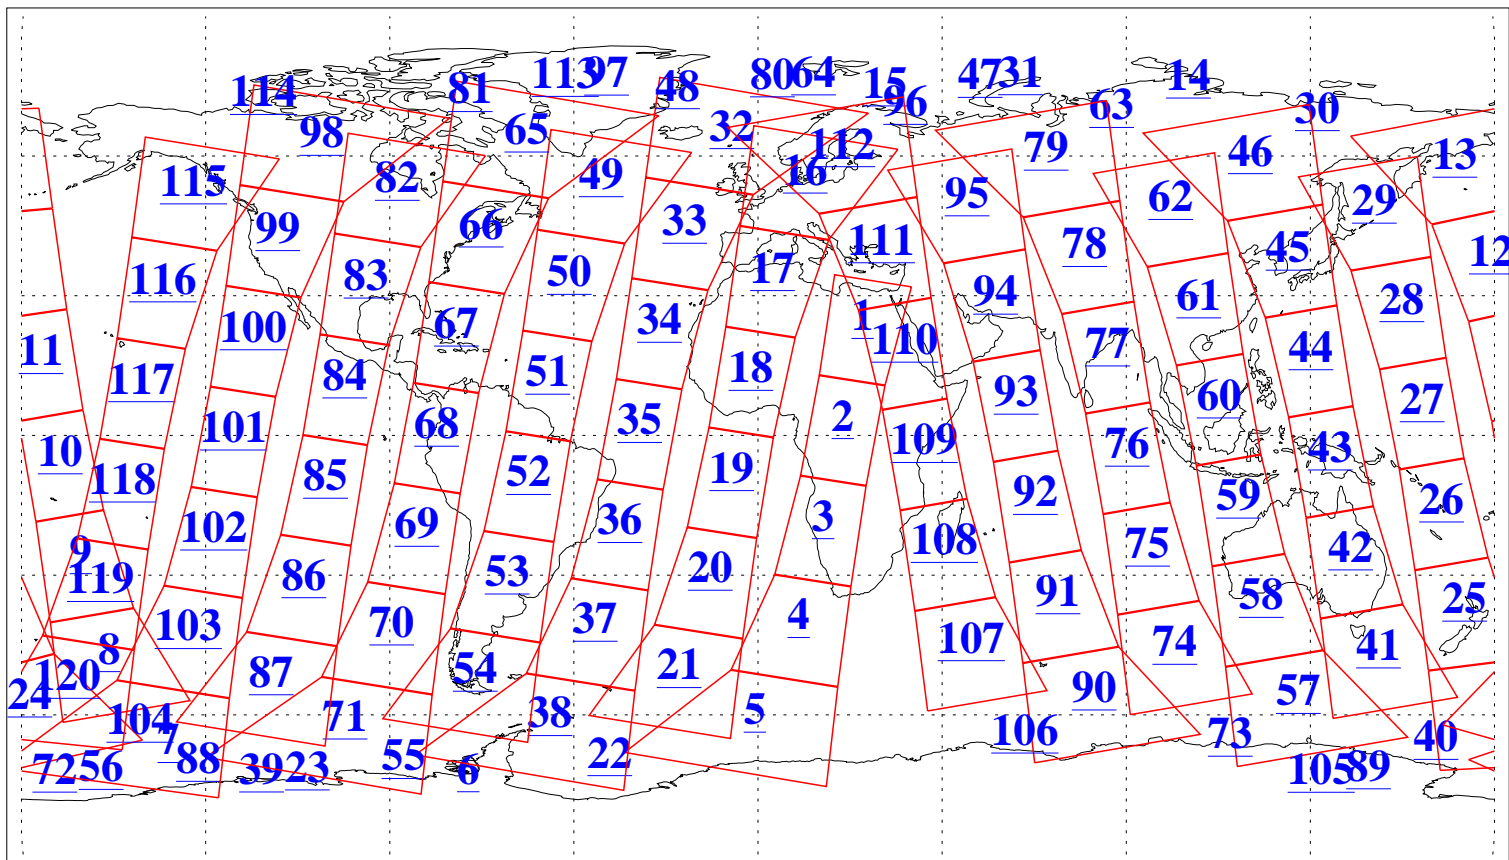

L1B Availability  
AMSU Granules: 240  
HSB Granules: 0  
AIRS Granules: 240

3 Apr 2015  
DoY 93  
Aqua Day 4717  
Granules: 1 to 120

Granules: 121 to 240

Legend: AMSU Available, HSB Available, AIRS Available

L1B Availability  
AMSU Granules: 240  
HSB Granules: 0  
AIRS Granules: 240

3 Apr 2015  
DoY 93  
Aqua Day 4717  
Ascending Granules

Descending Granules

Legend: AMSU Available, HSB Available, AIRS Available

L1B Availability  
 AMSU Granules: 240  
 HSB Granules: 0  
 AIRS Granules: 240

3 Apr 2015  
 DoY 93  
 Aqua Day 4717

Northern Hemisphere Granules

Southern Hemisphere Granules

Legend: AMSU Available, HSB Available, AIRS Available