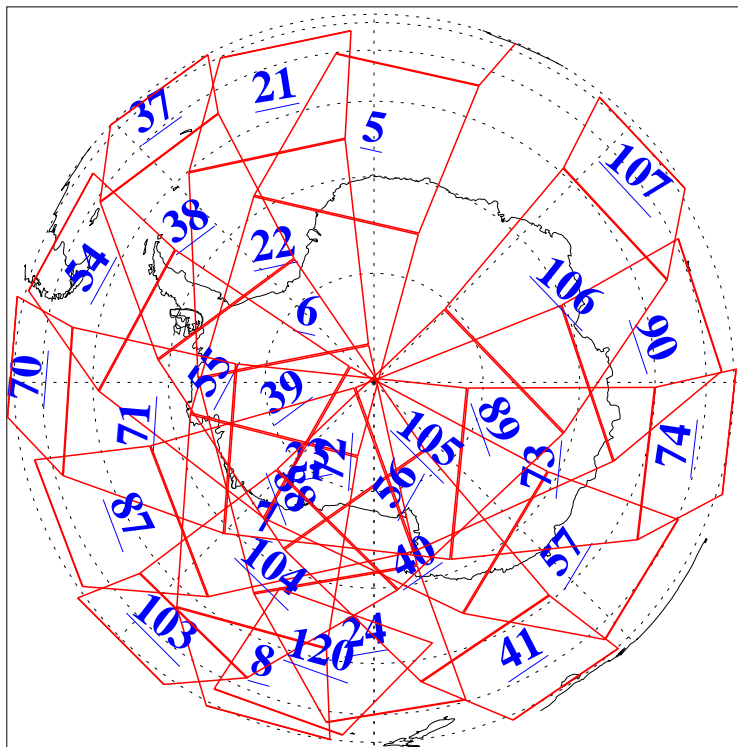

L1B Availability  
AMSU Granules: 240  
HSB Granules: 0  
AIRS Granules: 240

3 Apr 2015  
DoY 93  
Aqua Day 4717  
Granules: 1 to 120

Granules: 121 to 240

Legend: AMSU Available, HSB Available, AIRS Available

L1B Availability  
AMSU Granules: 240  
HSB Granules: 0  
AIRS Granules: 240

3 Apr 2015  
DoY 93  
Aqua Day 4717  
Ascending Granules

Descending Granules

Legend: AMSU Available, HSB Available, AIRS Available

L1B Availability  
 AMSU Granules: 240  
 HSB Granules: 0  
 AIRS Granules: 240

3 Apr 2015  
 DoY 93  
 Aqua Day 4717

Northern Hemisphere Granules

Southern Hemisphere Granules

Legend: AMSU Available, HSB Available, AIRS Available