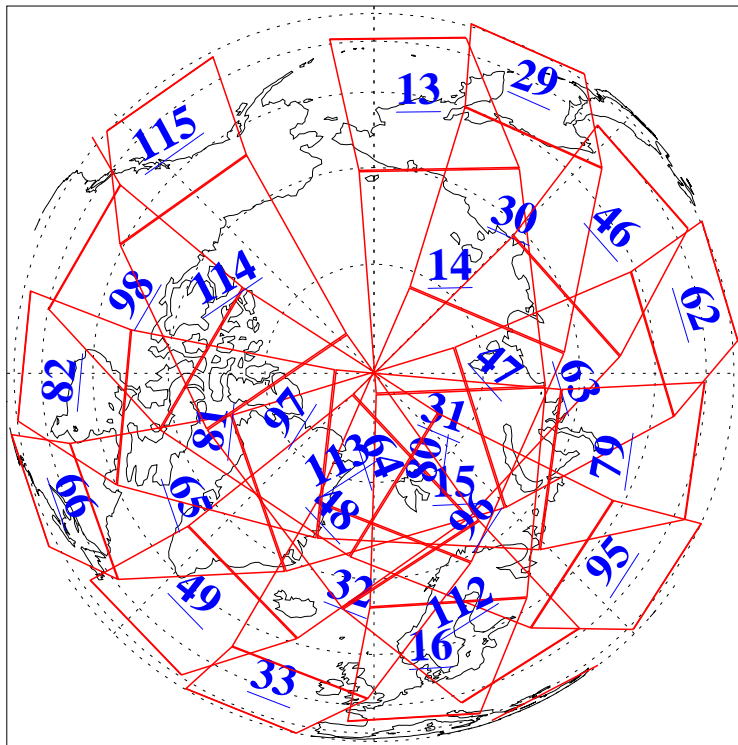

L1B Availability  
AMSU Granules: 240  
HSB Granules: 0  
AIRS Granules: 240

3 Apr 2015  
DoY 93  
Aqua Day 4717  
Granules: 1 to 120

Granules: 121 to 240

Legend: AMSU Available, HSB Available, AIRS Available

L1B Availability  
AMSU Granules: 240  
HSB Granules: 0  
AIRS Granules: 240

3 Apr 2015  
DoY 93  
Aqua Day 4717  
Ascending Granules

Descending Granules

Legend: AMSU Available, HSB Available, AIRS Available

L1B Availability  
 AMSU Granules: 240  
 HSB Granules: 0  
 AIRS Granules: 240

3 Apr 2015  
 DoY 93  
 Aqua Day 4717

Northern Hemisphere Granules

Southern Hemisphere Granules

Legend: AMSU Available, HSB Available, AIRS Available