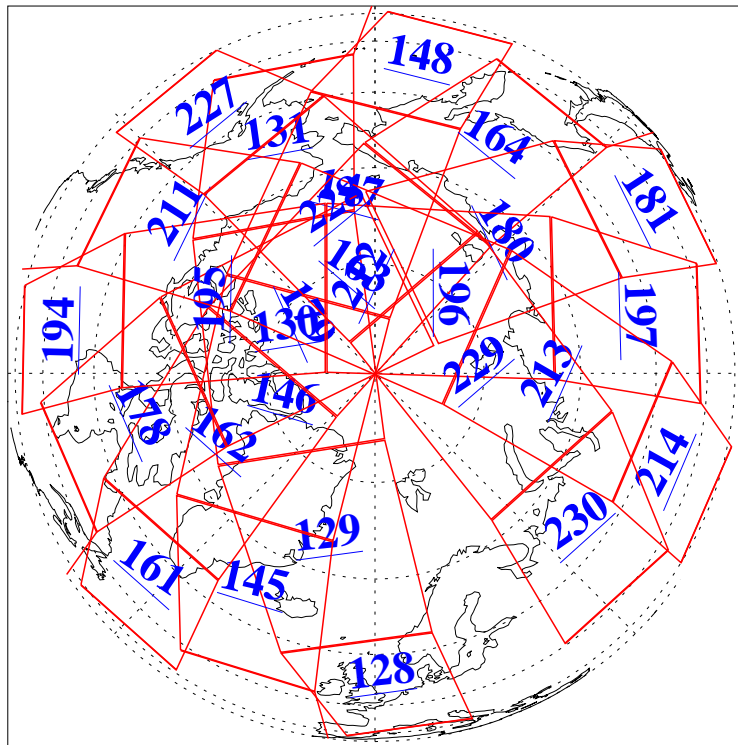

L1B Availability  
AMSU Granules: 240  
HSB Granules: 0  
AIRS Granules: 240

3 Apr 2015  
DoY 93  
Aqua Day 4717  
Granules: 1 to 120

Granules: 121 to 240

Legend: AMSU Available, HSB Available, AIRS Available

L1B Availability  
AMSU Granules: 240  
HSB Granules: 0  
AIRS Granules: 240

3 Apr 2015  
DoY 93  
Aqua Day 4717  
Ascending Granules

Descending Granules

Legend: AMSU Available, HSB Available, AIRS Available

L1B Availability  
 AMSU Granules: 240  
 HSB Granules: 0  
 AIRS Granules: 240

3 Apr 2015  
 DoY 93  
 Aqua Day 4717

Northern Hemisphere Granules

Southern Hemisphere Granules

Legend: AMSU Available, HSB Available, AIRS Available