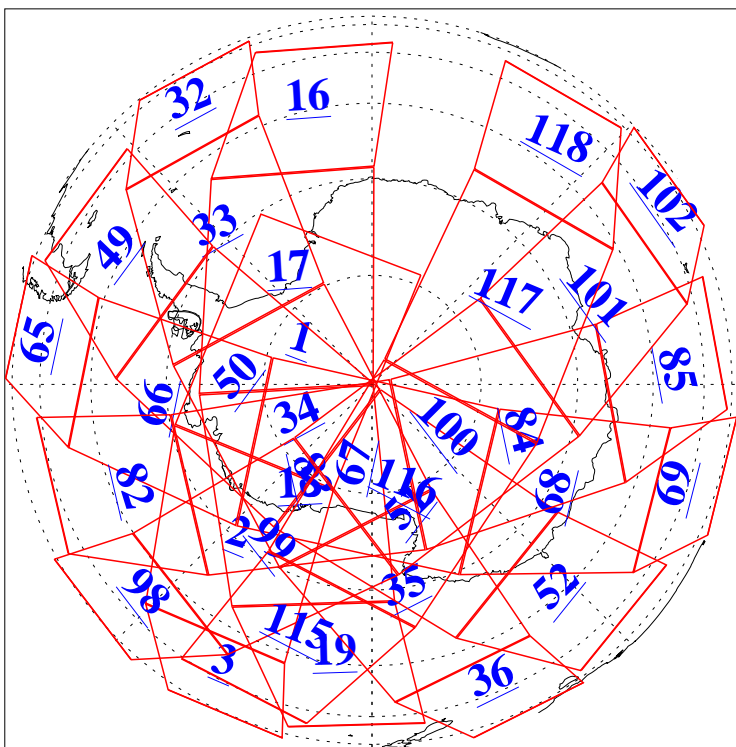

L1B Availability
AMSU Granules: 240
HSB Granules: 0
AIRS Granules: 240

31 Mar 2015
DoY 90
Aqua Day 4714
Granules: 1 to 120

Granules: 121 to 240

Legend: AMSU Available, HSB Available, AIRS Available

L1B Availability
AMSU Granules: 240
HSB Granules: 0
AIRS Granules: 240

31 Mar 2015
DoY 90
Aqua Day 4714

Ascending Granules

Descending Granules

Legend: AMSU Available, HSB Available, AIRS Available

L1B Availability
 AMSU Granules: 240
 HSB Granules: 0
 AIRS Granules: 240

31 Mar 2015
 DoY 90
 Aqua Day 4714

Northern Hemisphere Granules

Southern Hemisphere Granules

Legend: AMSU Available, HSB Available, AIRS Available