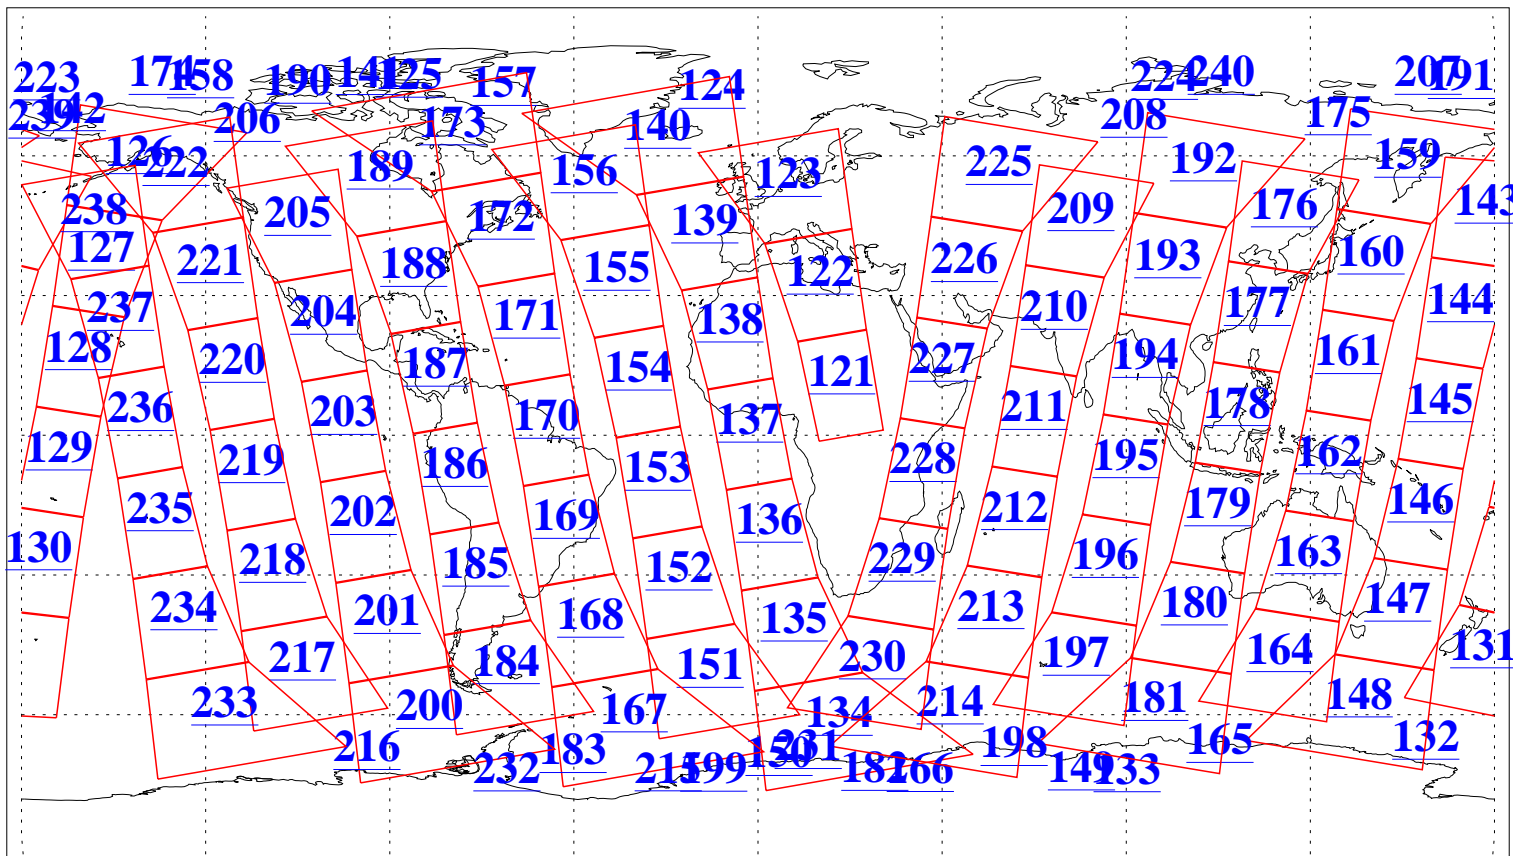

L1B Availability
AMSU Granules: 240
HSB Granules: 0
AIRS Granules: 240

31 Mar 2015
DoY 90
Aqua Day 4714
Granules: 1 to 120

Granules: 121 to 240

Legend: AMSU Available, HSB Available, AIRS Available

L1B Availability
AMSU Granules: 240
HSB Granules: 0
AIRS Granules: 240

31 Mar 2015
DoY 90
Aqua Day 4714

Ascending Granules

Descending Granules

Legend: AMSU Available, HSB Available, AIRS Available

L1B Availability
 AMSU Granules: 240
 HSB Granules: 0
 AIRS Granules: 240

31 Mar 2015
 DoY 90
 Aqua Day 4714

Northern Hemisphere Granules

Southern Hemisphere Granules

Legend: AMSU Available, HSB Available, AIRS Available