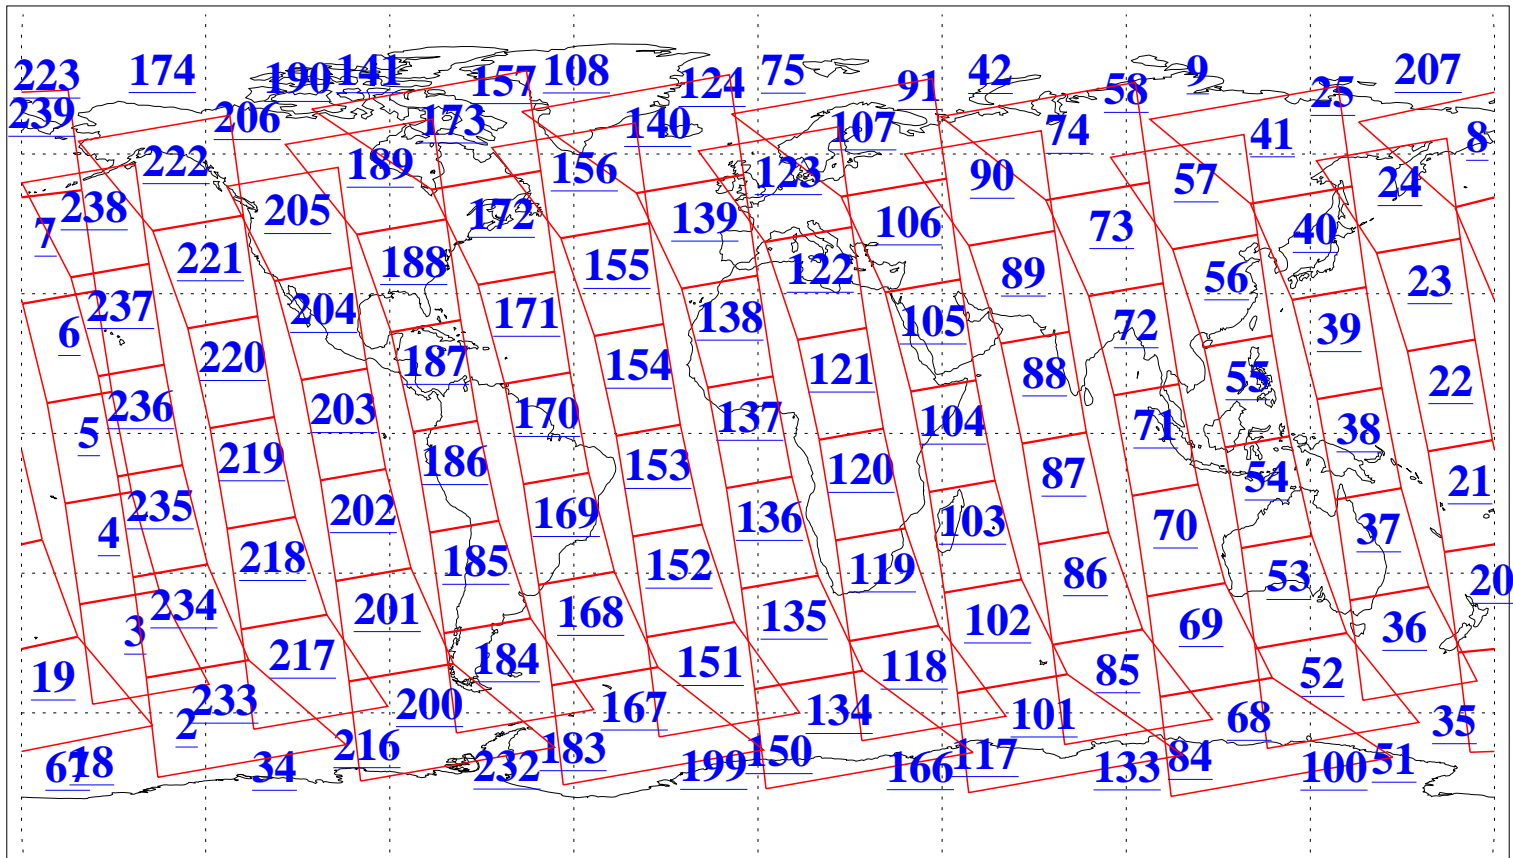

L1B Availability
AMSU Granules: 240
HSB Granules: 0
AIRS Granules: 240

31 Mar 2015
DoY 90
Aqua Day 4714
Granules: 1 to 120

Granules: 121 to 240

Legend: AMSU Available, HSB Available, AIRS Available

L1B Availability
AMSU Granules: 240
HSB Granules: 0
AIRS Granules: 240

31 Mar 2015
DoY 90
Aqua Day 4714

Ascending Granules

Descending Granules

Legend: AMSU Available, HSB Available, AIRS Available

L1B Availability
 AMSU Granules: 240
 HSB Granules: 0
 AIRS Granules: 240

31 Mar 2015
 DoY 90
 Aqua Day 4714

Northern Hemisphere Granules

Southern Hemisphere Granules

Legend: AMSU Available, HSB Available, AIRS Available