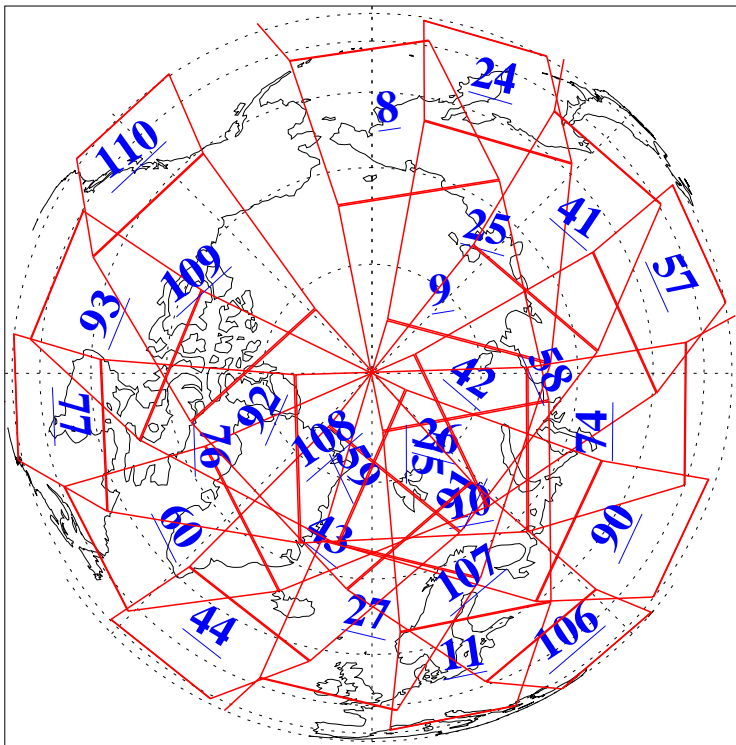

L1B Availability
AMSU Granules: 240
HSB Granules: 0
AIRS Granules: 240

31 Mar 2015
DoY 90
Aqua Day 4714
Granules: 1 to 120

Granules: 121 to 240

Legend: AMSU Available, HSB Available, AIRS Available

L1B Availability
AMSU Granules: 240
HSB Granules: 0
AIRS Granules: 240

31 Mar 2015
DoY 90
Aqua Day 4714

Ascending Granules

Descending Granules

Legend: AMSU Available, HSB Available, AIRS Available

L1B Availability
 AMSU Granules: 240
 HSB Granules: 0
 AIRS Granules: 240

31 Mar 2015
 DoY 90
 Aqua Day 4714

Northern Hemisphere Granules

Southern Hemisphere Granules

Legend: AMSU Available, HSB Available, AIRS Available