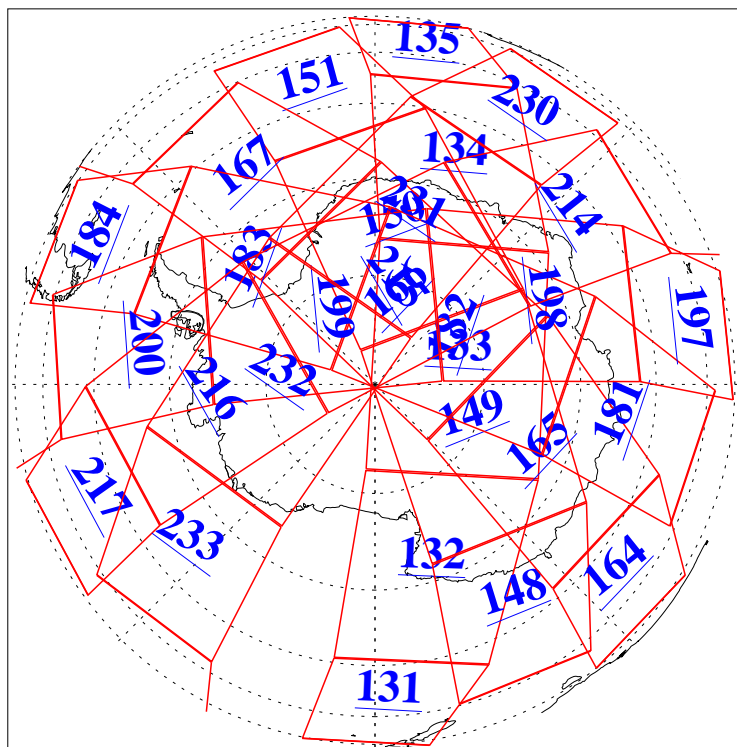

L1B Availability
AMSU Granules: 240
HSB Granules: 0
AIRS Granules: 240

31 Mar 2015
DoY 90
Aqua Day 4714
Granules: 1 to 120

Granules: 121 to 240

Legend: AMSU Available, HSB Available, AIRS Available

L1B Availability
AMSU Granules: 240
HSB Granules: 0
AIRS Granules: 240

31 Mar 2015
DoY 90
Aqua Day 4714

Ascending Granules

Descending Granules

Legend: AMSU Available, HSB Available, AIRS Available

L1B Availability
 AMSU Granules: 240
 HSB Granules: 0
 AIRS Granules: 240

31 Mar 2015
 DoY 90
 Aqua Day 4714

Northern Hemisphere Granules

Southern Hemisphere Granules

Legend: AMSU Available, HSB Available, AIRS Available