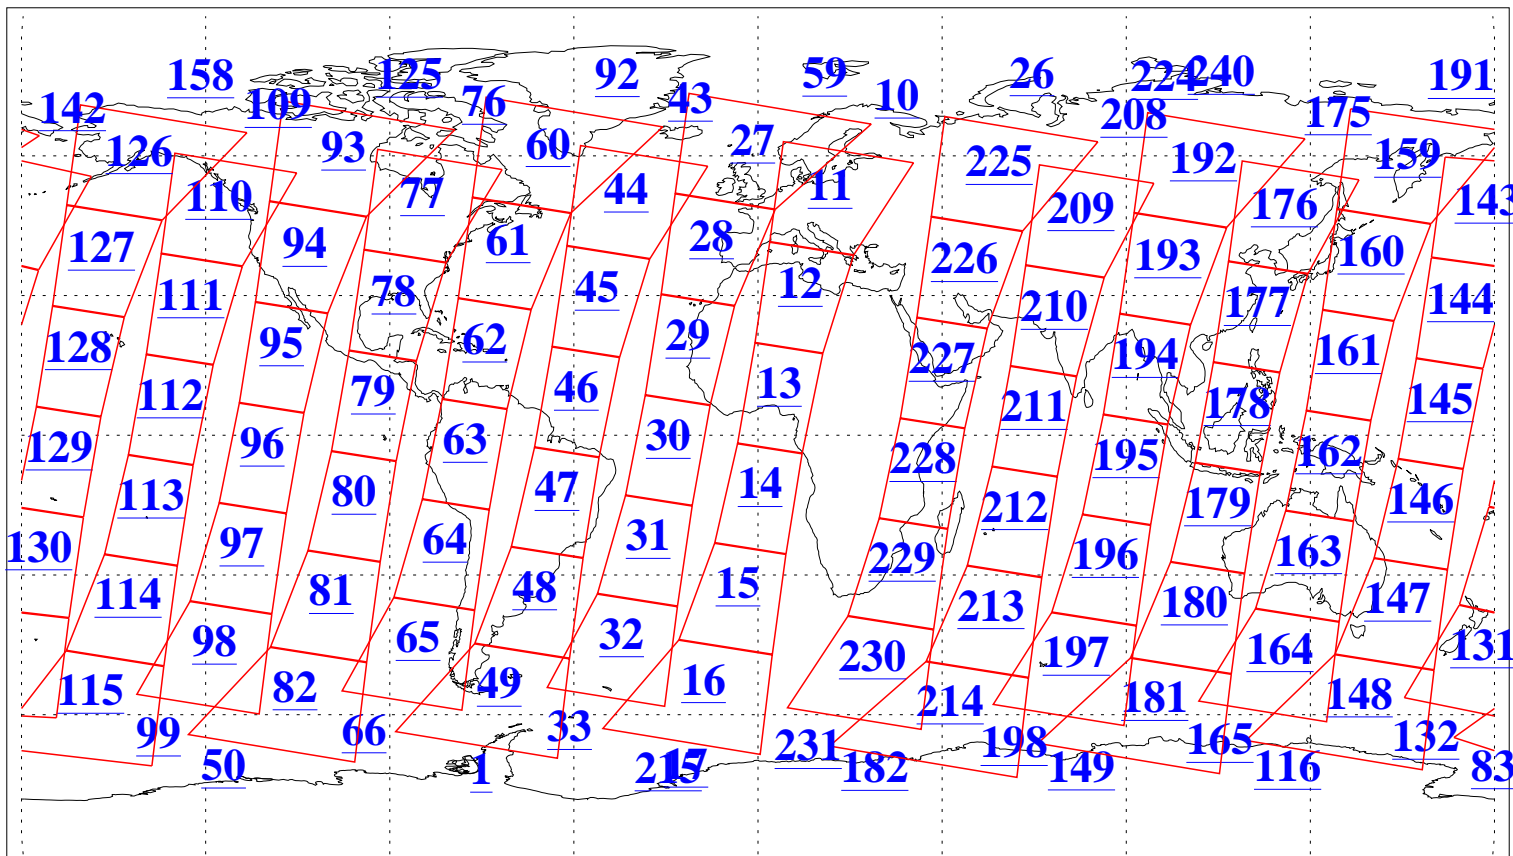

L1B Availability
AMSU Granules: 240
HSB Granules: 0
AIRS Granules: 240

31 Mar 2015
DoY 90
Aqua Day 4714
Granules: 1 to 120

Granules: 121 to 240

Legend: AMSU Available, HSB Available, AIRS Available

L1B Availability
AMSU Granules: 240
HSB Granules: 0
AIRS Granules: 240

31 Mar 2015
DoY 90
Aqua Day 4714

Ascending Granules

Descending Granules

Legend: AMSU Available, HSB Available, AIRS Available

L1B Availability
 AMSU Granules: 240
 HSB Granules: 0
 AIRS Granules: 240

31 Mar 2015
 DoY 90
 Aqua Day 4714

Northern Hemisphere Granules

Southern Hemisphere Granules

Legend: AMSU Available, HSB Available, AIRS Available