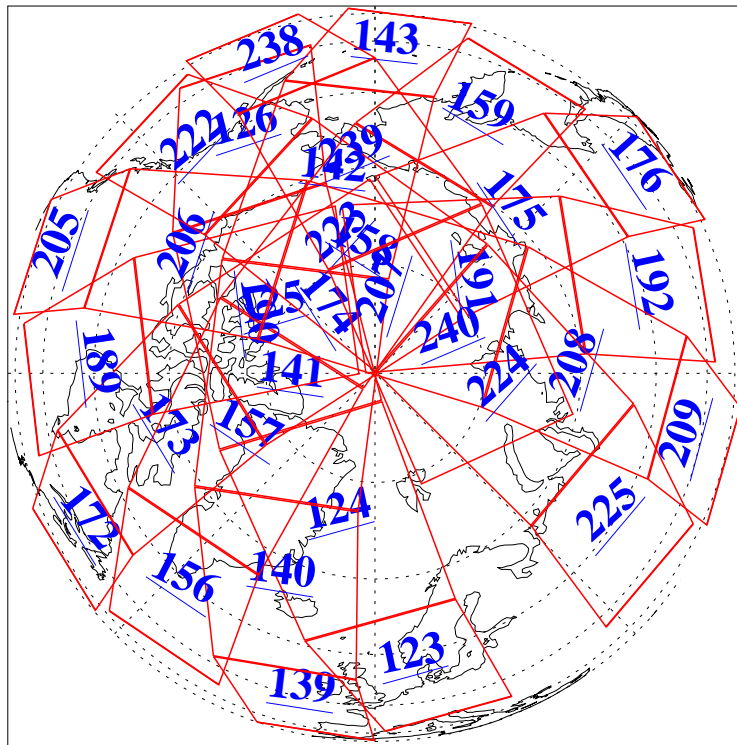

31 Mar 2015
DoY 90
Aqua Day 4714

Ascending Granules

Descending Granules

Legend: AMSU Available, HSB Available, AIRS Available

L1B Availability
 AMSU Granules: 240
 HSB Granules: 0
 AIRS Granules: 240

31 Mar 2015
 DoY 90
 Aqua Day 4714

Northern Hemisphere Granules

Southern Hemisphere Granules

Legend: AMSU Available, HSB Available, AIRS Available