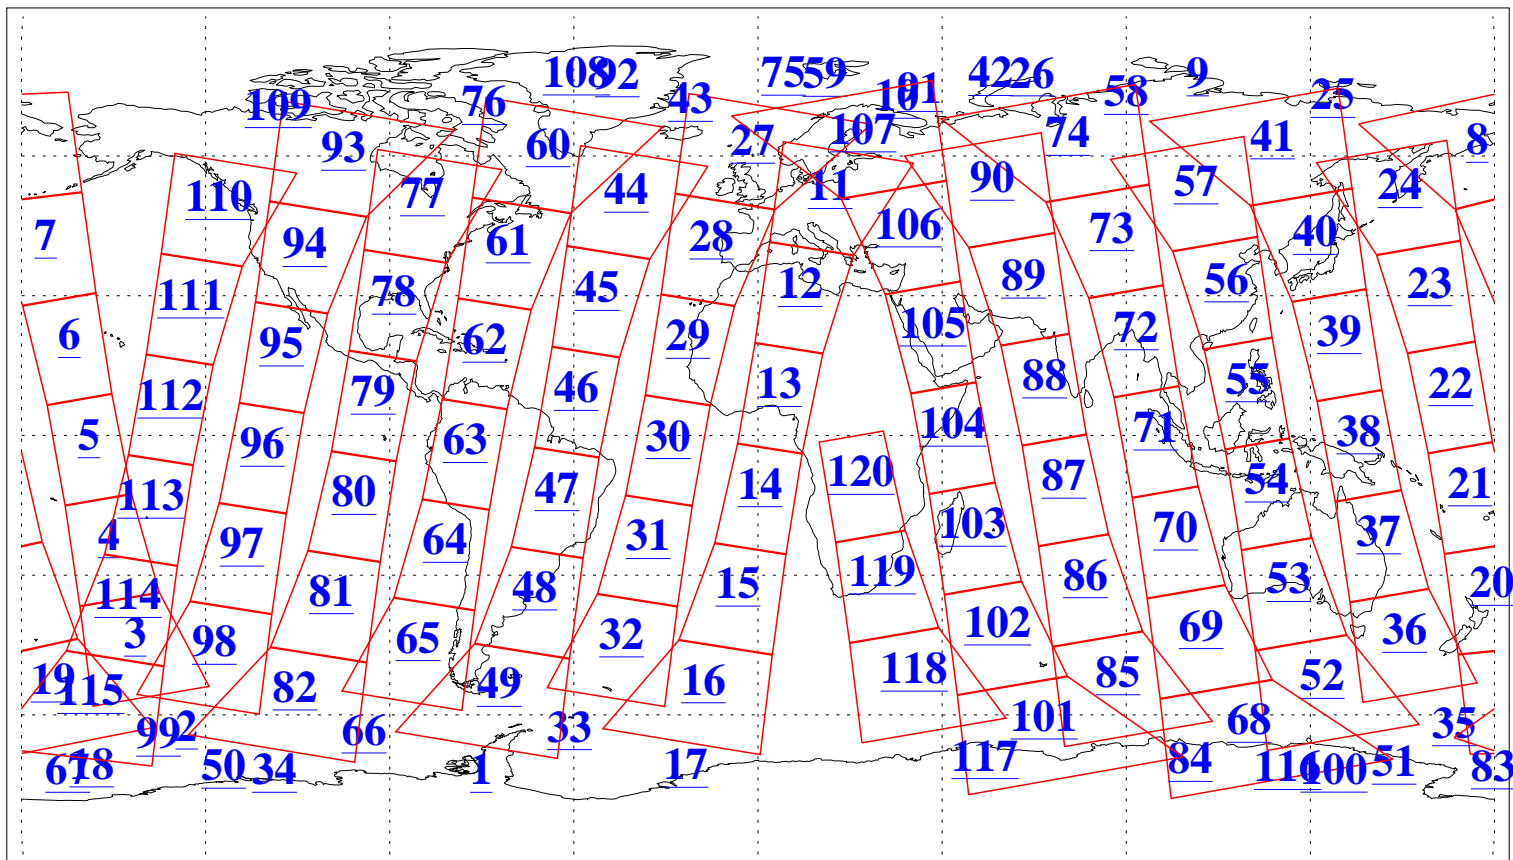

L1B Availability
AMSU Granules: 240
HSB Granules: 0
AIRS Granules: 240

31 Mar 2015
DoY 90
Aqua Day 4714
Granules: 1 to 120

Granules: 121 to 240

Legend: AMSU Available, HSB Available, AIRS Available

L1B Availability
AMSU Granules: 240
HSB Granules: 0
AIRS Granules: 240

31 Mar 2015
DoY 90
Aqua Day 4714

Ascending Granules

Descending Granules

Legend: AMSU Available, HSB Available, AIRS Available

L1B Availability
 AMSU Granules: 240
 HSB Granules: 0
 AIRS Granules: 240

31 Mar 2015
 DoY 90
 Aqua Day 4714

Northern Hemisphere Granules

Southern Hemisphere Granules

Legend: AMSU Available, HSB Available, AIRS Available