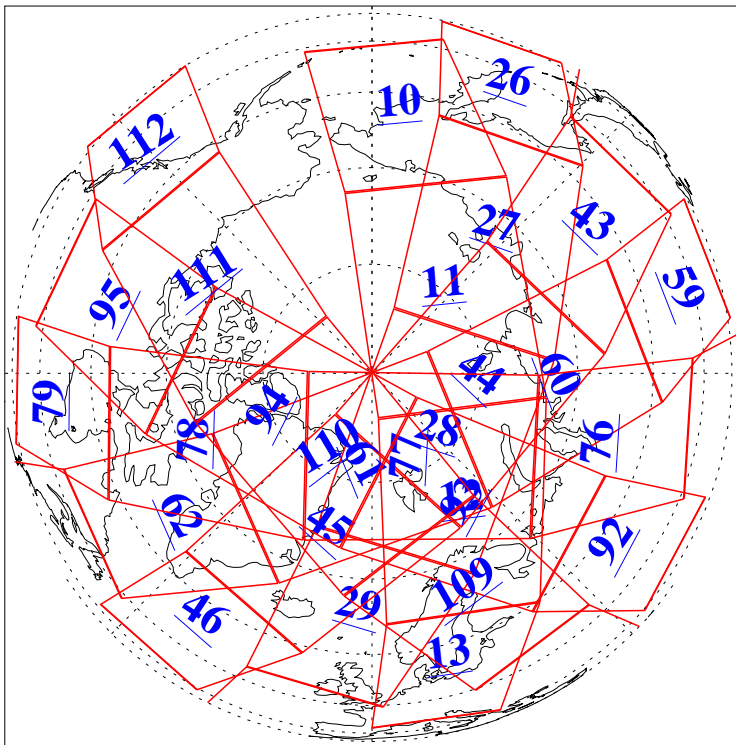

L1B Availability
AMSU Granules: 240
HSB Granules: 0
AIRS Granules: 240

29 Mar 2015
DoY 88
Aqua Day 4712
Granules: 1 to 120

Granules: 121 to 240

Legend: AMSU Available, HSB Available, AIRS Available

L1B Availability
AMSU Granules: 240
HSB Granules: 0
AIRS Granules: 240

29 Mar 2015
DoY 88
Aqua Day 4712

Ascending Granules

Descending Granules

Legend: AMSU Available, HSB Available, AIRS Available

L1B Availability
 AMSU Granules: 240
 HSB Granules: 0
 AIRS Granules: 240

29 Mar 2015
 DoY 88
 Aqua Day 4712

Northern Hemisphere Granules

Southern Hemisphere Granules

Legend: AMSU Available, HSB Available, AIRS Available