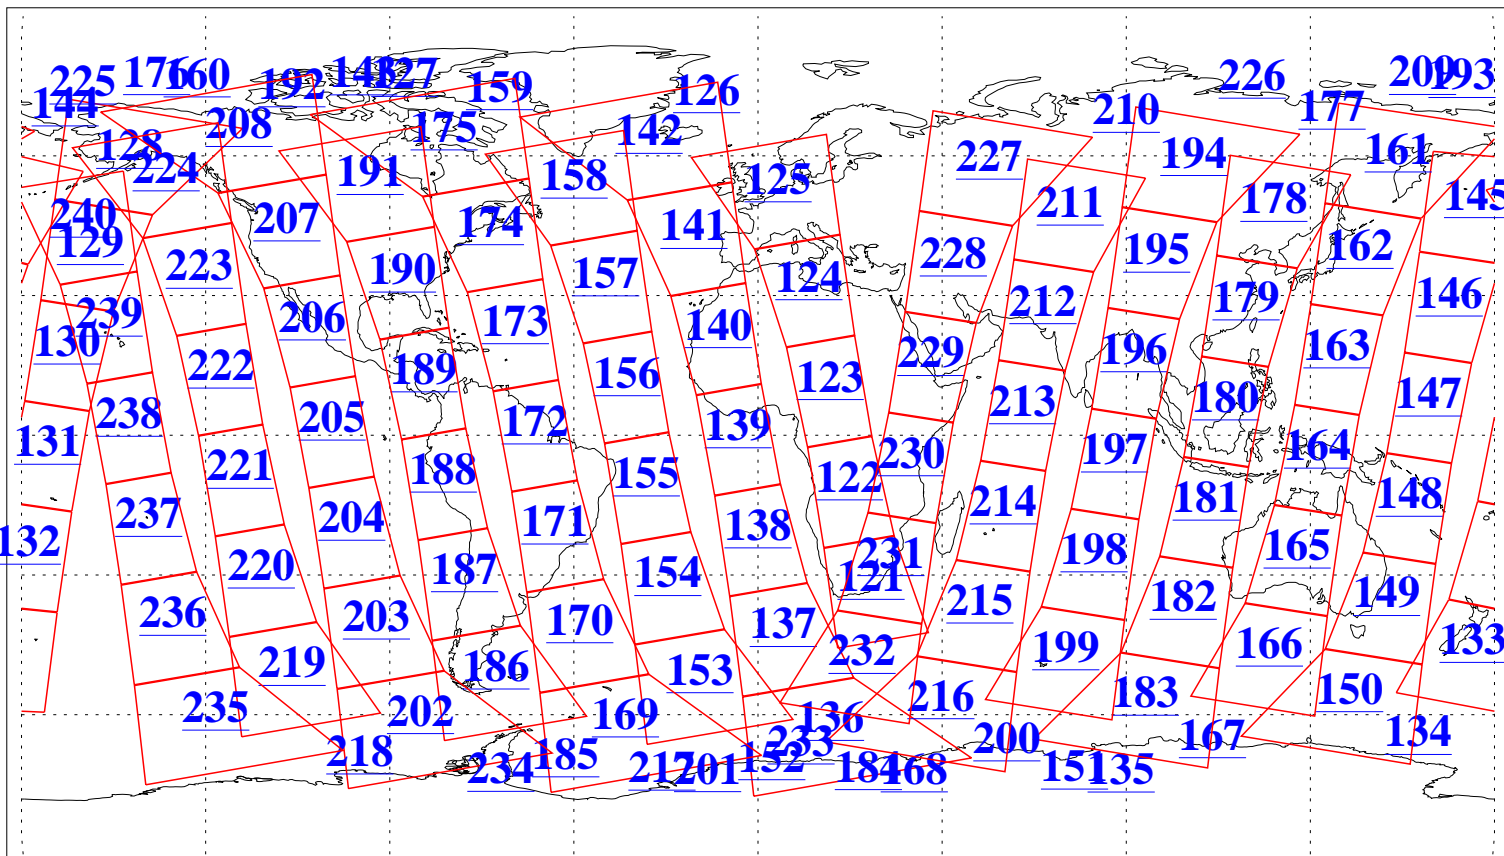

L1B Availability
AMSU Granules: 240
HSB Granules: 0
AIRS Granules: 240

29 Mar 2015
DoY 88
Aqua Day 4712
Granules: 1 to 120

Granules: 121 to 240

Legend: AMSU Available, HSB Available, AIRS Available

L1B Availability
AMSU Granules: 240
HSB Granules: 0
AIRS Granules: 240

29 Mar 2015
DoY 88
Aqua Day 4712

Ascending Granules

Descending Granules

Legend: AMSU Available, HSB Available, AIRS Available

L1B Availability
 AMSU Granules: 240
 HSB Granules: 0
 AIRS Granules: 240

29 Mar 2015
 DoY 88
 Aqua Day 4712

Northern Hemisphere Granules

Southern Hemisphere Granules

Legend: AMSU Available, HSB Available, AIRS Available