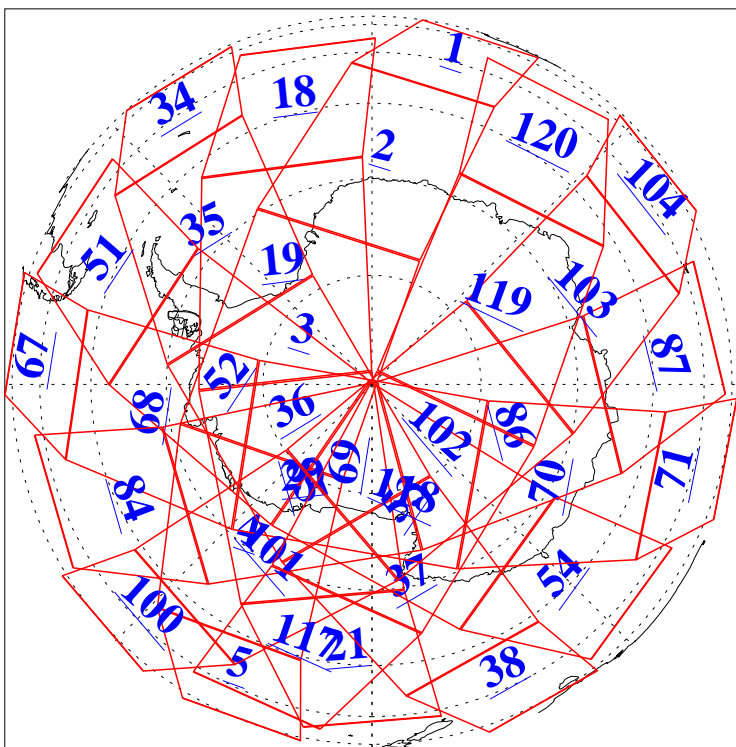

L1B Availability
AMSU Granules: 240
HSB Granules: 0
AIRS Granules: 240

29 Mar 2015
DoY 88
Aqua Day 4712
Granules: 1 to 120

Granules: 121 to 240

Legend: AMSU Available, HSB Available, AIRS Available

L1B Availability
AMSU Granules: 240
HSB Granules: 0
AIRS Granules: 240

29 Mar 2015
DoY 88
Aqua Day 4712

Ascending Granules

Descending Granules

Legend: AMSU Available, HSB Available, AIRS Available

L1B Availability
 AMSU Granules: 240
 HSB Granules: 0
 AIRS Granules: 240

29 Mar 2015
 DoY 88
 Aqua Day 4712

Northern Hemisphere Granules

Southern Hemisphere Granules

Legend: AMSU Available, HSB Available, AIRS Available