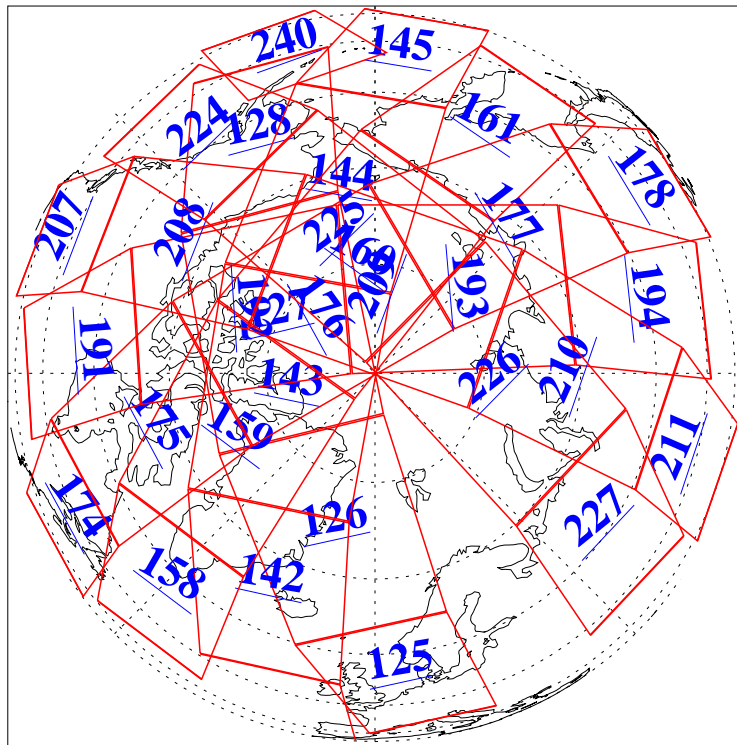

L1B Availability
AMSU Granules: 240
HSB Granules: 0
AIRS Granules: 240

29 Mar 2015
DoY 88
Aqua Day 4712
Granules: 1 to 120

Granules: 121 to 240

Legend: AMSU Available, HSB Available, AIRS Available

L1B Availability
AMSU Granules: 240
HSB Granules: 0
AIRS Granules: 240

29 Mar 2015
DoY 88
Aqua Day 4712

Ascending Granules

Descending Granules

Legend: AMSU Available, HSB Available, AIRS Available

L1B Availability
 AMSU Granules: 240
 HSB Granules: 0
 AIRS Granules: 240

29 Mar 2015
 DoY 88
 Aqua Day 4712

Northern Hemisphere Granules

Southern Hemisphere Granules

Legend: AMSU Available, HSB Available, AIRS Available