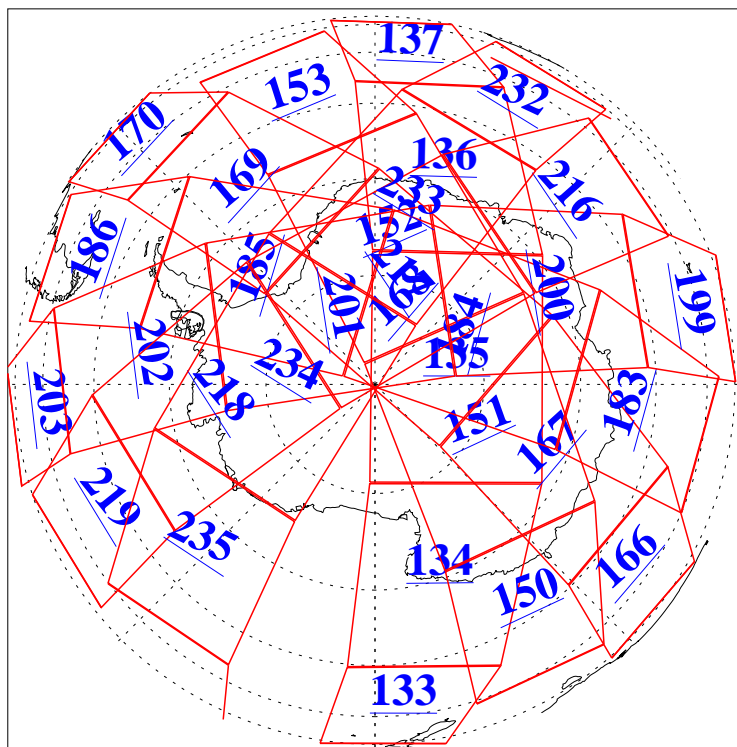

L1B Availability
AMSU Granules: 240
HSB Granules: 0
AIRS Granules: 240

29 Mar 2015
DoY 88
Aqua Day 4712
Granules: 1 to 120

Granules: 121 to 240

Legend: AMSU Available, HSB Available, AIRS Available

L1B Availability
AMSU Granules: 240
HSB Granules: 0
AIRS Granules: 240

29 Mar 2015
DoY 88
Aqua Day 4712

Ascending Granules

Descending Granules

Legend: AMSU Available, HSB Available, AIRS Available

L1B Availability
 AMSU Granules: 240
 HSB Granules: 0
 AIRS Granules: 240

29 Mar 2015
 DoY 88
 Aqua Day 4712

Northern Hemisphere Granules

Southern Hemisphere Granules

Legend: AMSU Available, HSB Available, AIRS Available