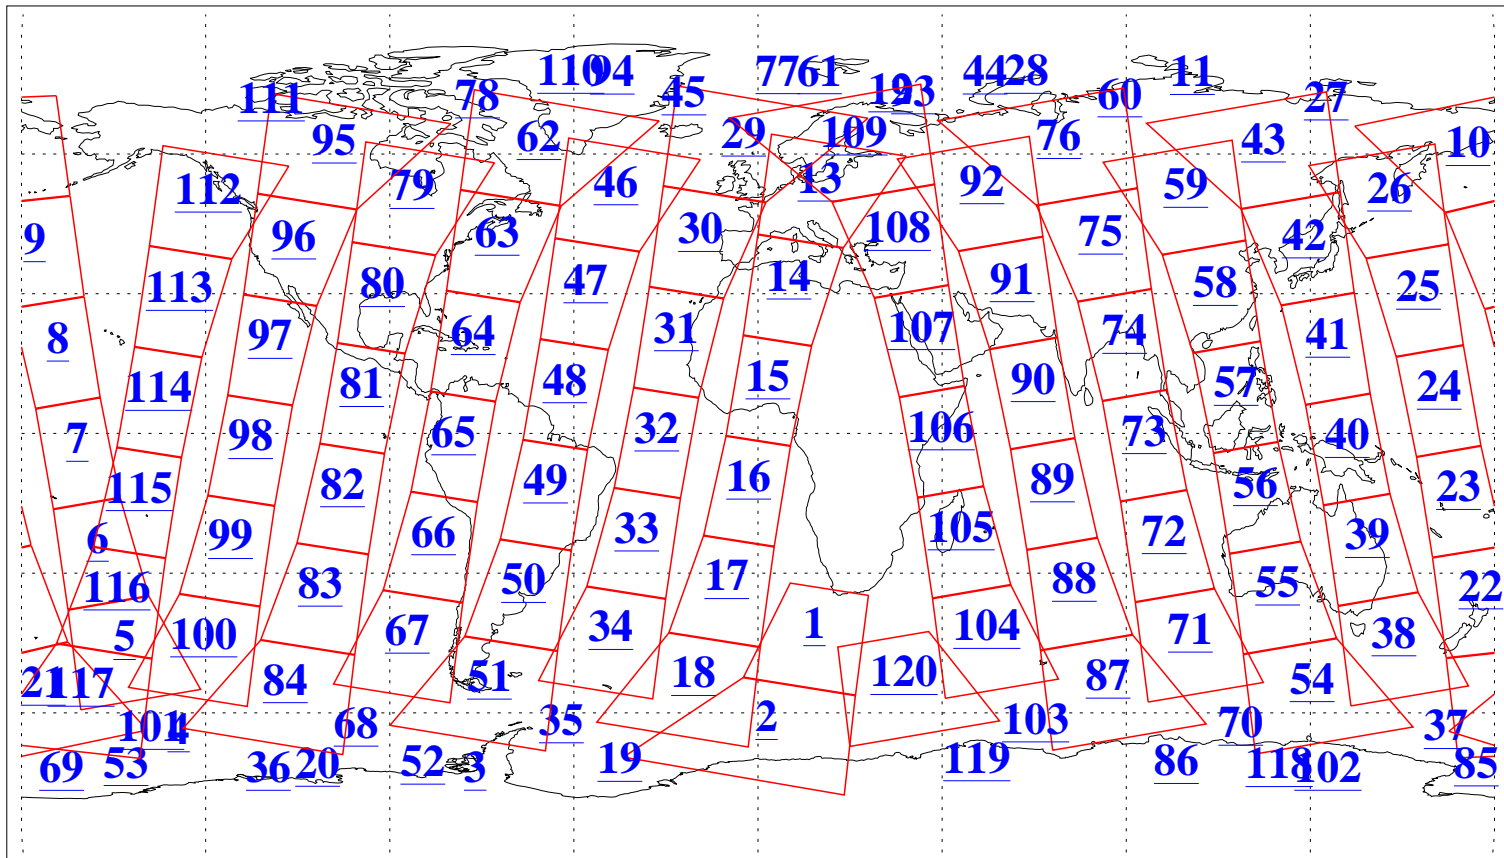

L1B Availability
AMSU Granules: 240
HSB Granules: 0
AIRS Granules: 240

29 Mar 2015
DoY 88
Aqua Day 4712
Granules: 1 to 120

Granules: 121 to 240

Legend: AMSU Available, HSB Available, AIRS Available

L1B Availability
AMSU Granules: 240
HSB Granules: 0
AIRS Granules: 240

29 Mar 2015
DoY 88
Aqua Day 4712

Ascending Granules

Descending Granules

Legend: AMSU Available, HSB Available, AIRS Available

L1B Availability
 AMSU Granules: 240
 HSB Granules: 0
 AIRS Granules: 240

29 Mar 2015
 DoY 88
 Aqua Day 4712

Northern Hemisphere Granules

Southern Hemisphere Granules

Legend: AMSU Available, HSB Available, AIRS Available