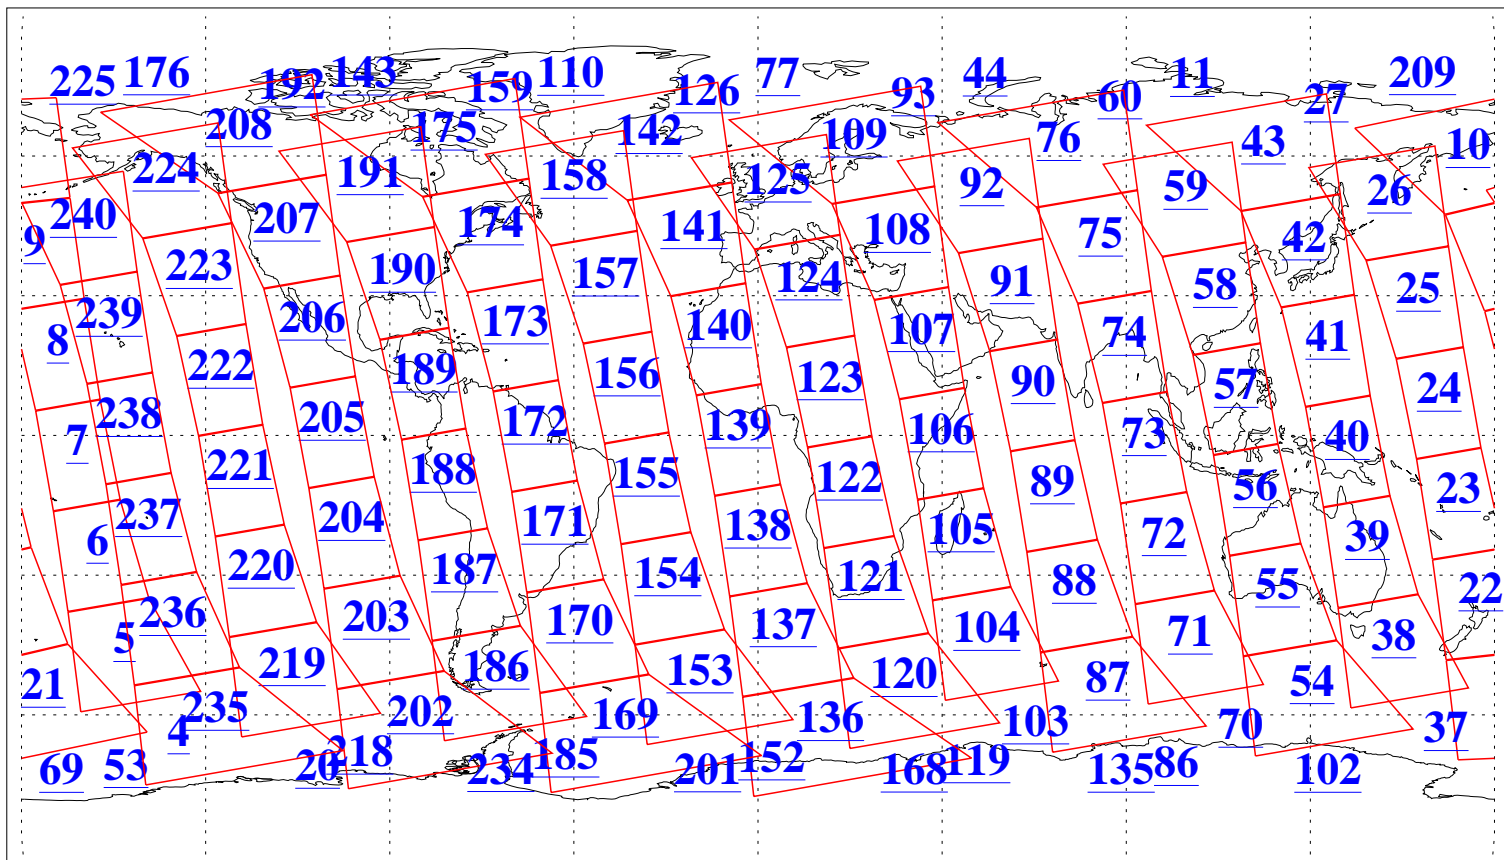

L1B Availability
AMSU Granules: 240
HSB Granules: 0
AIRS Granules: 240

29 Mar 2015
DoY 88
Aqua Day 4712
Granules: 1 to 120

Granules: 121 to 240

Legend: AMSU Available, HSB Available, AIRS Available

L1B Availability
AMSU Granules: 240
HSB Granules: 0
AIRS Granules: 240

29 Mar 2015
DoY 88
Aqua Day 4712

Ascending Granules

Descending Granules

Legend: AMSU Available, HSB Available, AIRS Available

L1B Availability
 AMSU Granules: 240
 HSB Granules: 0
 AIRS Granules: 240

29 Mar 2015
 DoY 88
 Aqua Day 4712

Northern Hemisphere Granules

Southern Hemisphere Granules

Legend: AMSU Available, HSB Available, AIRS Available