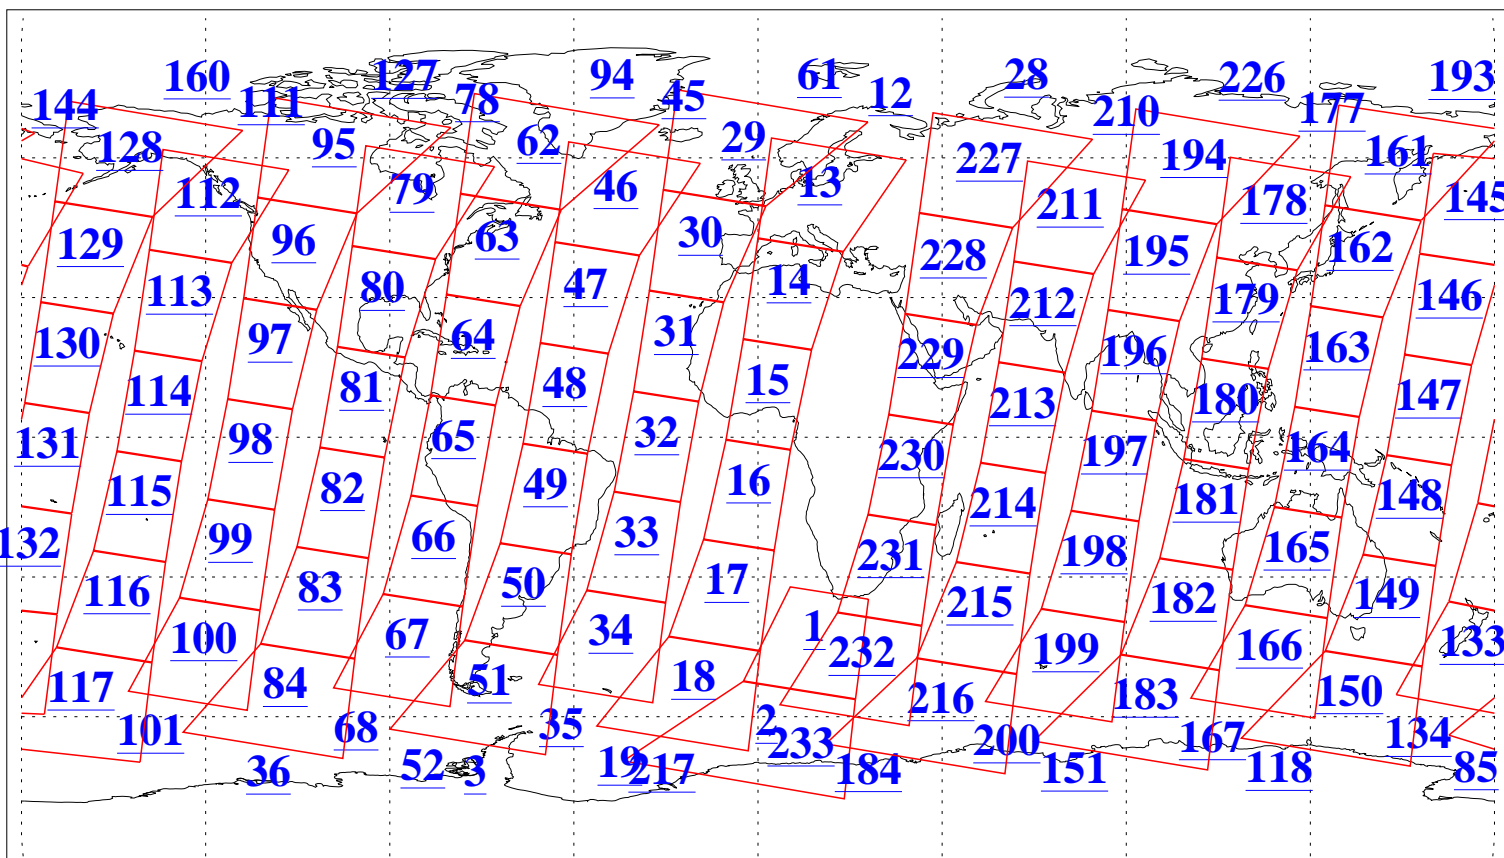

L1B Availability
AMSU Granules: 240
HSB Granules: 0
AIRS Granules: 240

29 Mar 2015
DoY 88
Aqua Day 4712
Granules: 1 to 120

Granules: 121 to 240

Legend: AMSU Available, HSB Available, AIRS Available

L1B Availability
AMSU Granules: 240
HSB Granules: 0
AIRS Granules: 240

29 Mar 2015
DoY 88
Aqua Day 4712

Ascending Granules

Descending Granules

Legend: AMSU Available, HSB Available, AIRS Available

L1B Availability
 AMSU Granules: 240
 HSB Granules: 0
 AIRS Granules: 240

29 Mar 2015
 DoY 88
 Aqua Day 4712

Northern Hemisphere Granules

Southern Hemisphere Granules

Legend: AMSU Available, HSB Available, AIRS Available