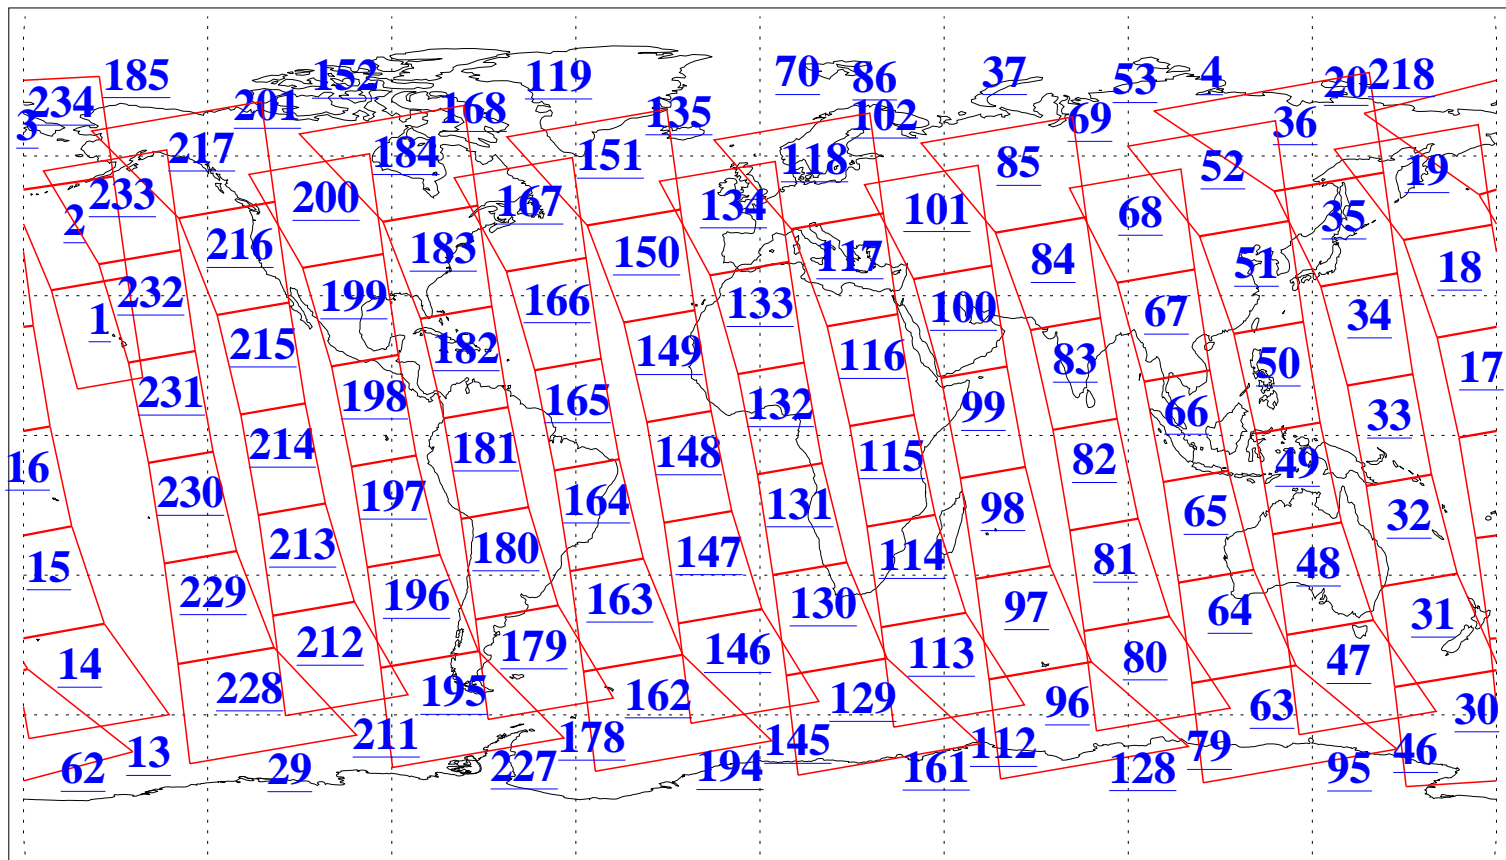

L1B Availability
AMSU Granules: 240
HSB Granules: 0
AIRS Granules: 240

28 Mar 2015
DoY 87
Aqua Day 4711
Granules: 1 to 120

Granules: 121 to 240

Legend: AMSU Available, HSB Available, AIRS Available

L1B Availability
AMSU Granules: 240
HSB Granules: 0
AIRS Granules: 240

28 Mar 2015
DoY 87
Aqua Day 4711
Ascending Granules

Descending Granules

Legend: AMSU Available, HSB Available, AIRS Available

L1B Availability
 AMSU Granules: 240
 HSB Granules: 0
 AIRS Granules: 240

28 Mar 2015
 DoY 87
 Aqua Day 4711

Northern Hemisphere Granules

Southern Hemisphere Granules

Legend: AMSU Available, HSB Available, AIRS Available