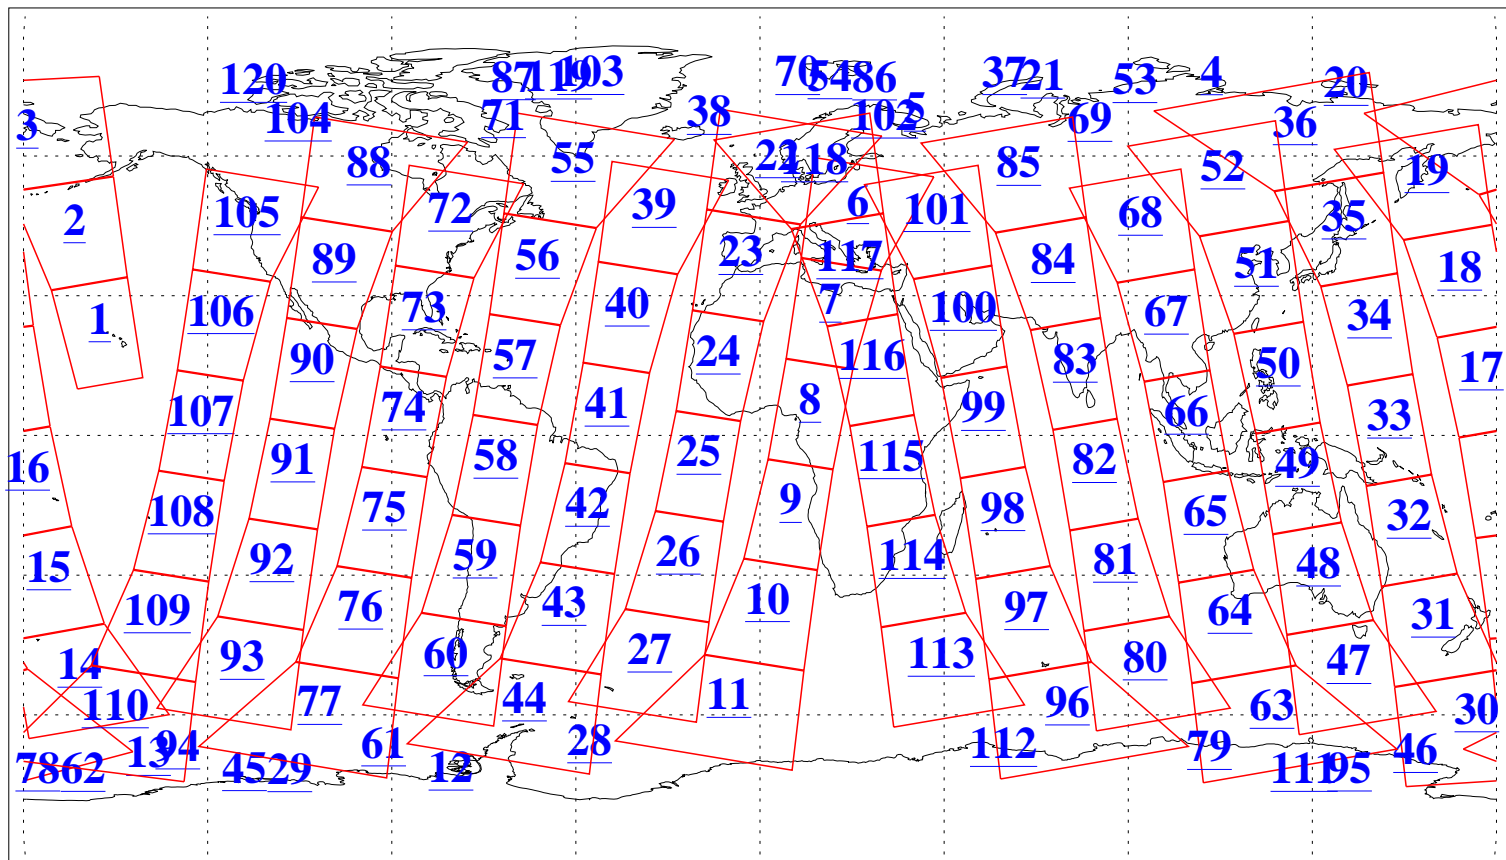

L1B Availability
AMSU Granules: 240
HSB Granules: 0
AIRS Granules: 240

28 Mar 2015
DoY 87
Aqua Day 4711
Granules: 1 to 120

Granules: 121 to 240

Legend: AMSU Available, HSB Available, AIRS Available

L1B Availability
AMSU Granules: 240
HSB Granules: 0
AIRS Granules: 240

28 Mar 2015
DoY 87
Aqua Day 4711
Ascending Granules

Descending Granules

Legend: AMSU Available, HSB Available, AIRS Available

L1B Availability
 AMSU Granules: 240
 HSB Granules: 0
 AIRS Granules: 240

28 Mar 2015
 DoY 87
 Aqua Day 4711

Northern Hemisphere Granules

Southern Hemisphere Granules

Legend: AMSU Available, HSB Available, AIRS Available