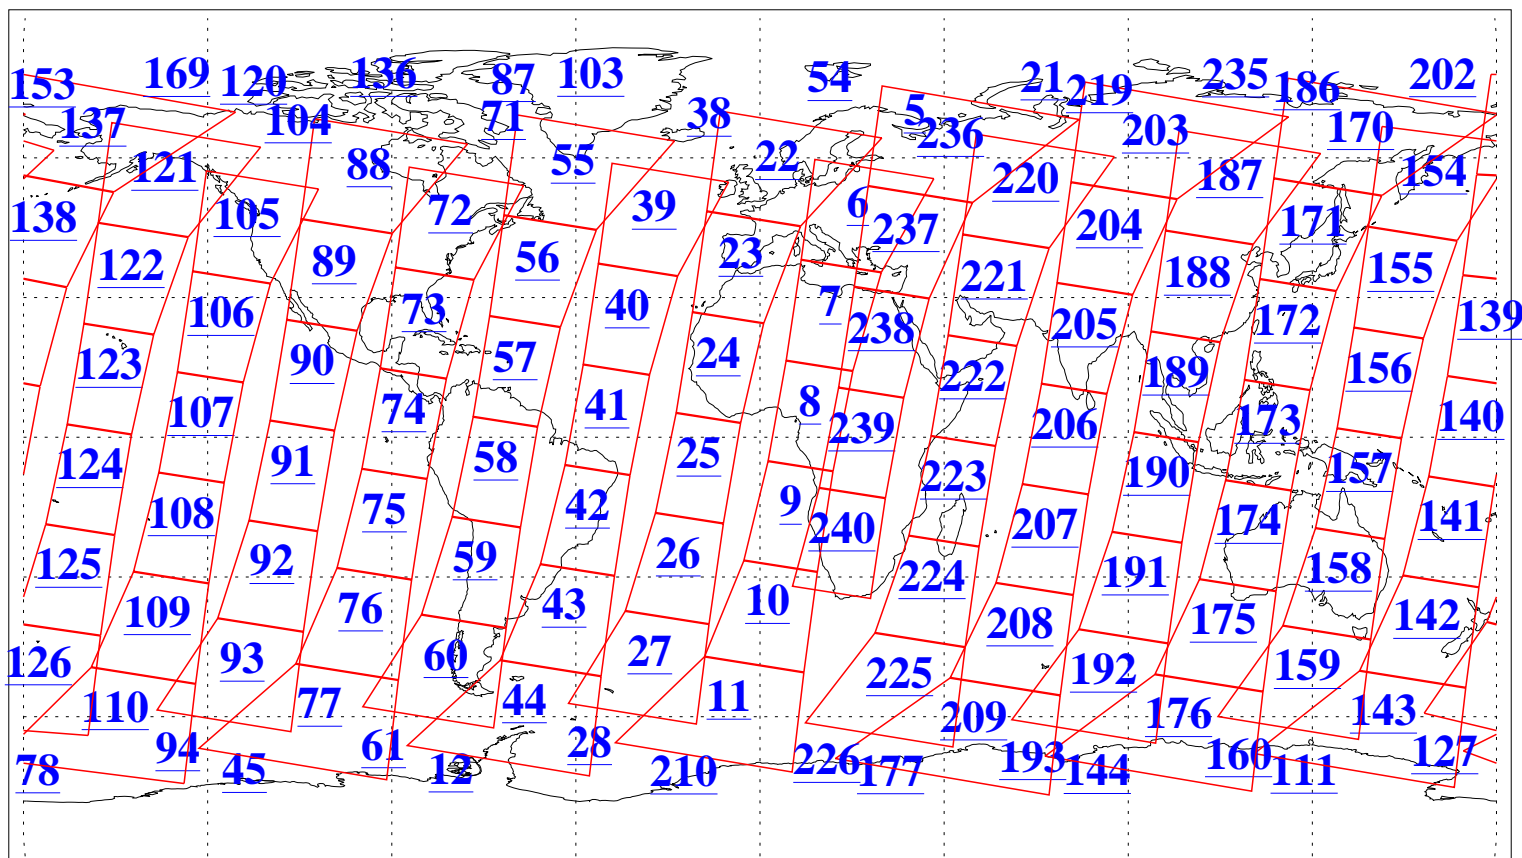

L1B Availability
AMSU Granules: 240
HSB Granules: 0
AIRS Granules: 240

28 Mar 2015
DoY 87
Aqua Day 4711
Granules: 1 to 120

Granules: 121 to 240

Legend: AMSU Available, HSB Available, AIRS Available

L1B Availability
AMSU Granules: 240
HSB Granules: 0
AIRS Granules: 240

28 Mar 2015
DoY 87
Aqua Day 4711
Ascending Granules

Descending Granules

Legend: AMSU Available, HSB Available, AIRS Available

L1B Availability
 AMSU Granules: 240
 HSB Granules: 0
 AIRS Granules: 240

28 Mar 2015
 DoY 87
 Aqua Day 4711

Northern Hemisphere Granules

Southern Hemisphere Granules

Legend: AMSU Available, HSB Available, AIRS Available