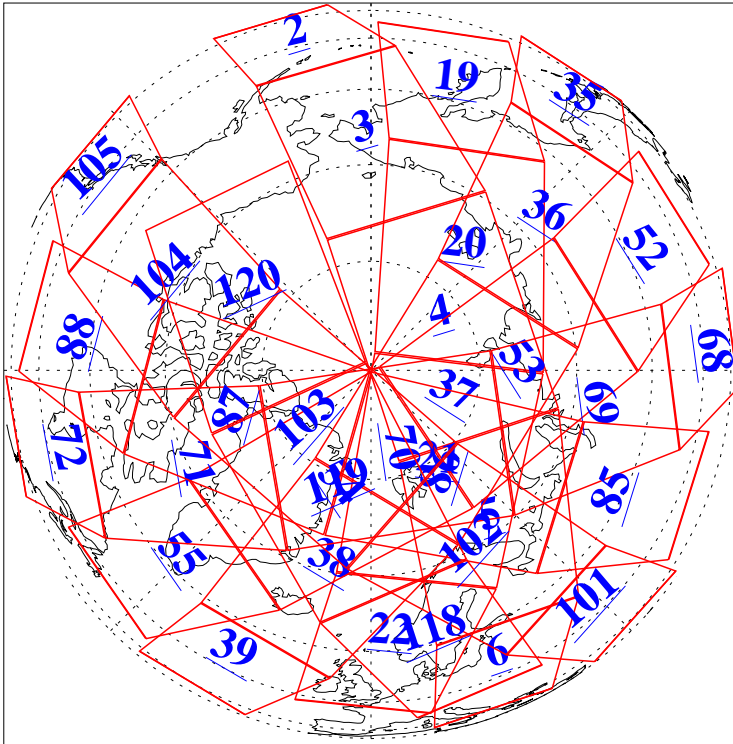

L1B Availability
AMSU Granules: 240
HSB Granules: 0
AIRS Granules: 240

28 Mar 2015
DoY 87
Aqua Day 4711
Granules: 1 to 120

Granules: 121 to 240

Legend: AMSU Available, HSB Available, AIRS Available

L1B Availability
AMSU Granules: 240
HSB Granules: 0
AIRS Granules: 240

28 Mar 2015
DoY 87
Aqua Day 4711
Ascending Granules

Descending Granules

Legend: AMSU Available, HSB Available, AIRS Available

L1B Availability
 AMSU Granules: 240
 HSB Granules: 0
 AIRS Granules: 240

28 Mar 2015
 DoY 87
 Aqua Day 4711

Northern Hemisphere Granules

Southern Hemisphere Granules

Legend: AMSU Available, HSB Available, AIRS Available