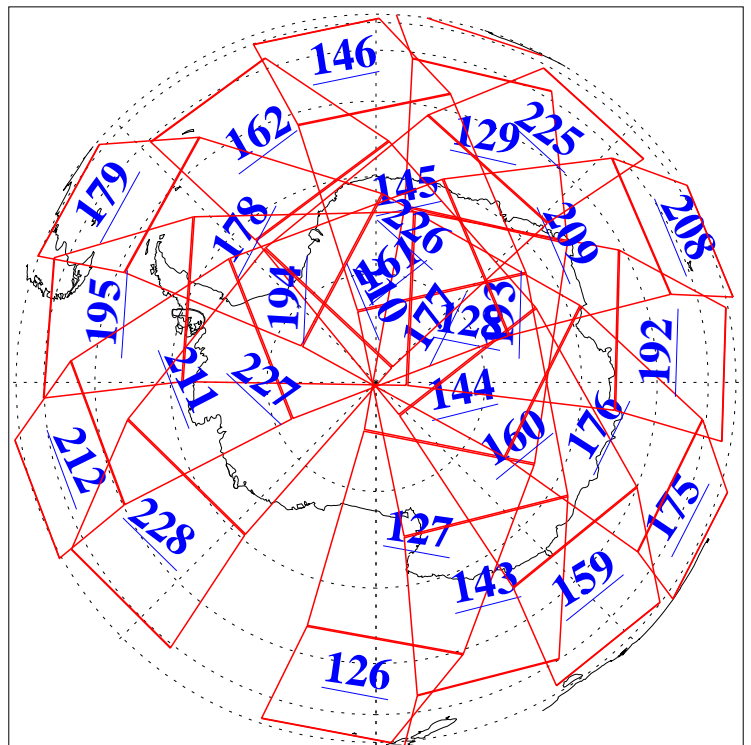

L1B Availability
AMSU Granules: 240
HSB Granules: 0
AIRS Granules: 240

28 Mar 2015
DoY 87
Aqua Day 4711
Granules: 1 to 120

Granules: 121 to 240

Legend: AMSU Available, HSB Available, AIRS Available

L1B Availability
AMSU Granules: 240
HSB Granules: 0
AIRS Granules: 240

28 Mar 2015
DoY 87
Aqua Day 4711
Ascending Granules

Descending Granules

Legend: AMSU Available, HSB Available, AIRS Available

L1B Availability
 AMSU Granules: 240
 HSB Granules: 0
 AIRS Granules: 240

28 Mar 2015
 DoY 87
 Aqua Day 4711

Northern Hemisphere Granules

Southern Hemisphere Granules

Legend: AMSU Available, HSB Available, AIRS Available