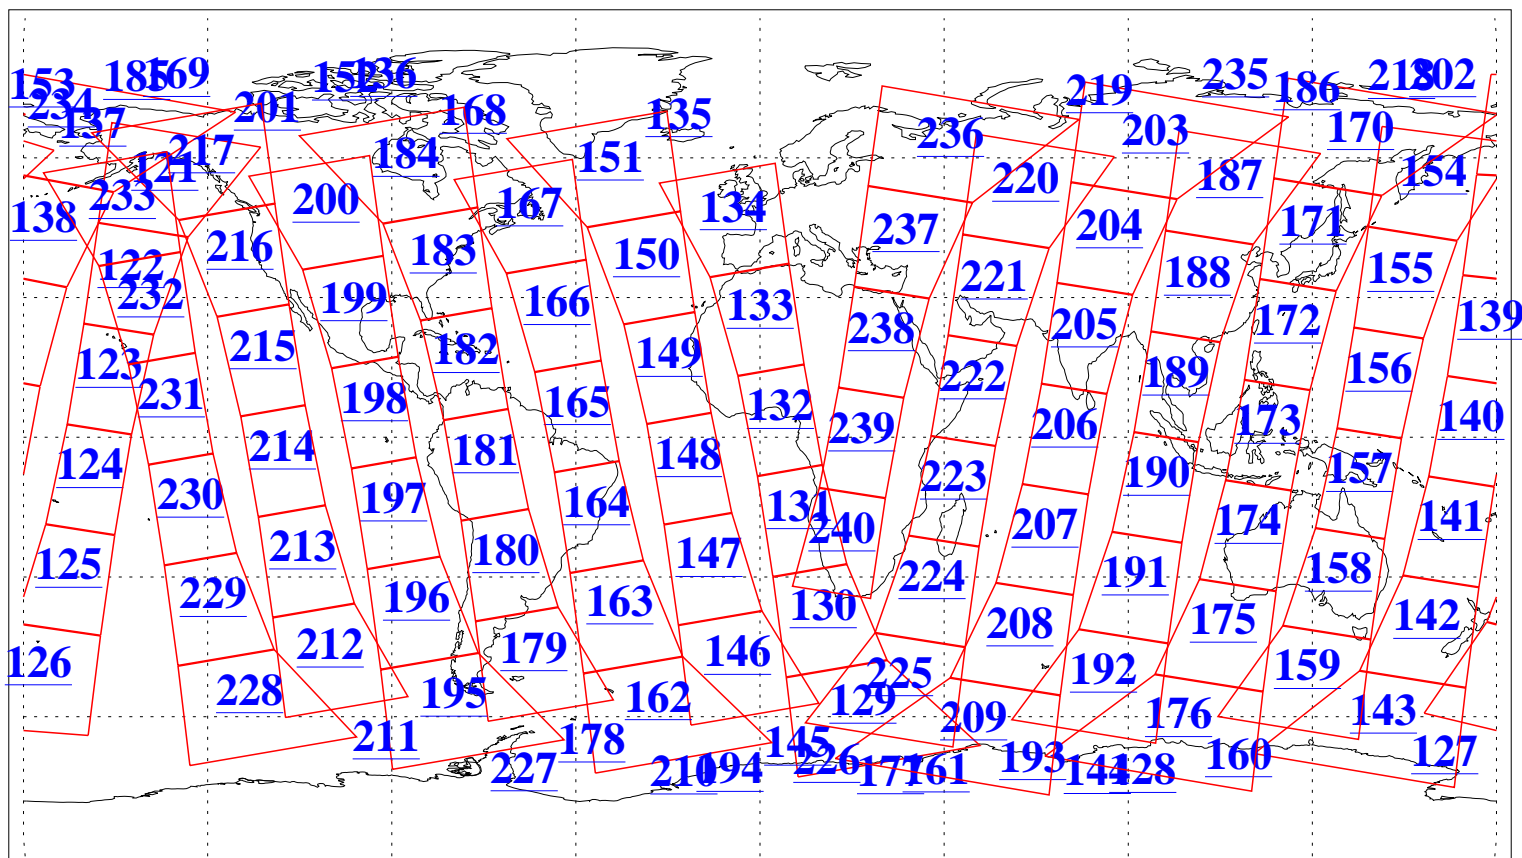

L1B Availability
AMSU Granules: 240
HSB Granules: 0
AIRS Granules: 240

28 Mar 2015
DoY 87
Aqua Day 4711
Granules: 1 to 120

Granules: 121 to 240

Legend: AMSU Available, HSB Available, AIRS Available

L1B Availability
AMSU Granules: 240
HSB Granules: 0
AIRS Granules: 240

28 Mar 2015
DoY 87
Aqua Day 4711
Ascending Granules

Descending Granules

Legend: AMSU Available, HSB Available, AIRS Available

L1B Availability
 AMSU Granules: 240
 HSB Granules: 0
 AIRS Granules: 240

28 Mar 2015
 DoY 87
 Aqua Day 4711

Northern Hemisphere Granules

Southern Hemisphere Granules

Legend: AMSU Available, HSB Available, AIRS Available