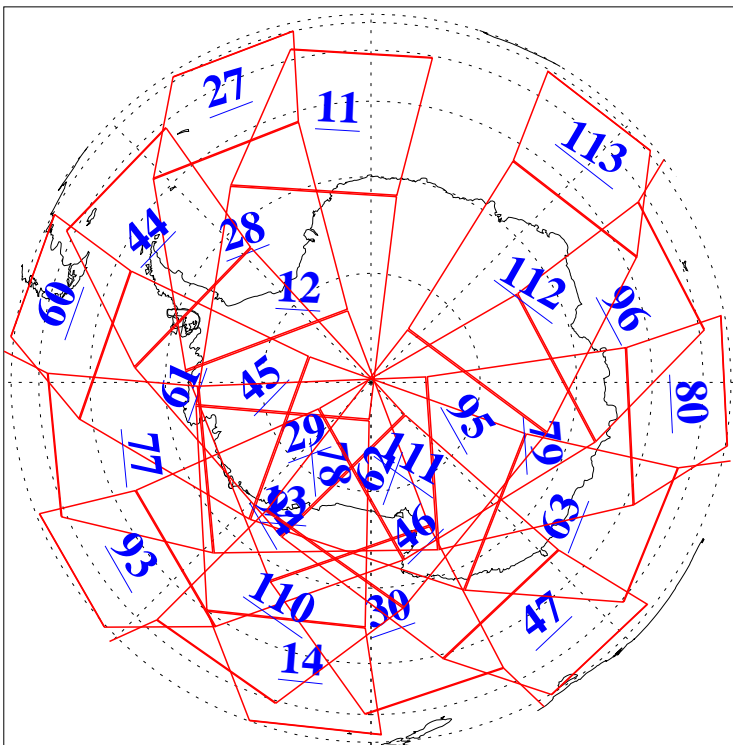

L1B Availability
AMSU Granules: 240
HSB Granules: 0
AIRS Granules: 240

28 Mar 2015
DoY 87
Aqua Day 4711
Granules: 1 to 120

Granules: 121 to 240

Legend: AMSU Available, HSB Available, AIRS Available

L1B Availability
AMSU Granules: 240
HSB Granules: 0
AIRS Granules: 240

28 Mar 2015
DoY 87
Aqua Day 4711
Ascending Granules

Descending Granules

Legend: AMSU Available, HSB Available, AIRS Available

L1B Availability
 AMSU Granules: 240
 HSB Granules: 0
 AIRS Granules: 240

28 Mar 2015
 DoY 87
 Aqua Day 4711

Northern Hemisphere Granules

Southern Hemisphere Granules

Legend: AMSU Available, HSB Available, AIRS Available