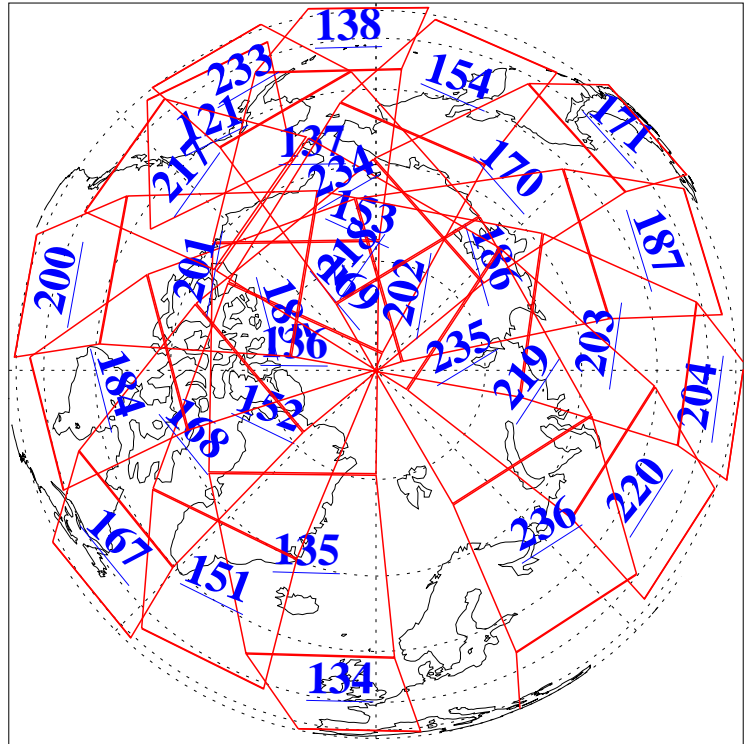

L1B Availability
AMSU Granules: 240
HSB Granules: 0
AIRS Granules: 240

28 Mar 2015
DoY 87
Aqua Day 4711
Granules: 1 to 120

Granules: 121 to 240

Legend: AMSU Available, HSB Available, AIRS Available

L1B Availability
AMSU Granules: 240
HSB Granules: 0
AIRS Granules: 240

28 Mar 2015
DoY 87
Aqua Day 4711
Ascending Granules

Descending Granules

Legend: AMSU Available, HSB Available, AIRS Available

L1B Availability
 AMSU Granules: 240
 HSB Granules: 0
 AIRS Granules: 240

28 Mar 2015
 DoY 87
 Aqua Day 4711

Northern Hemisphere Granules

Southern Hemisphere Granules

Legend: AMSU Available, HSB Available, AIRS Available