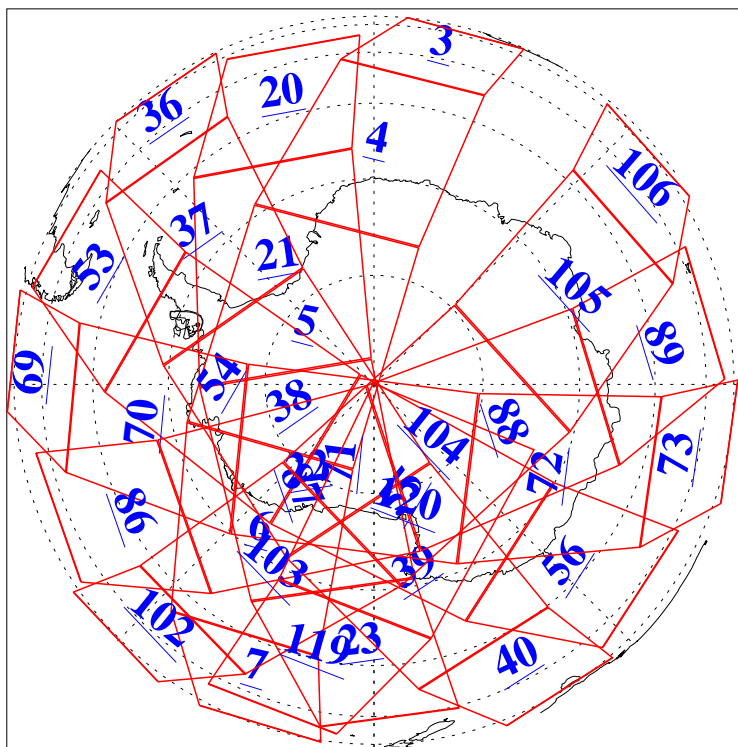

L1B Availability
AMSU Granules: 240
HSB Granules: 0
AIRS Granules: 240

27 Mar 2015
DoY 86
Aqua Day 4710
Granules: 1 to 120

Granules: 121 to 240

Legend: AMSU Available, HSB Available, AIRS Available

L1B Availability
AMSU Granules: 240
HSB Granules: 0
AIRS Granules: 240

27 Mar 2015
DoY 86
Aqua Day 4710

Ascending Granules

Descending Granules

Legend: AMSU Available, HSB Available, AIRS Available

L1B Availability
 AMSU Granules: 240
 HSB Granules: 0
 AIRS Granules: 240

27 Mar 2015
 DoY 86
 Aqua Day 4710

Northern Hemisphere Granules

Southern Hemisphere Granules

Legend: AMSU Available, HSB Available, AIRS Available