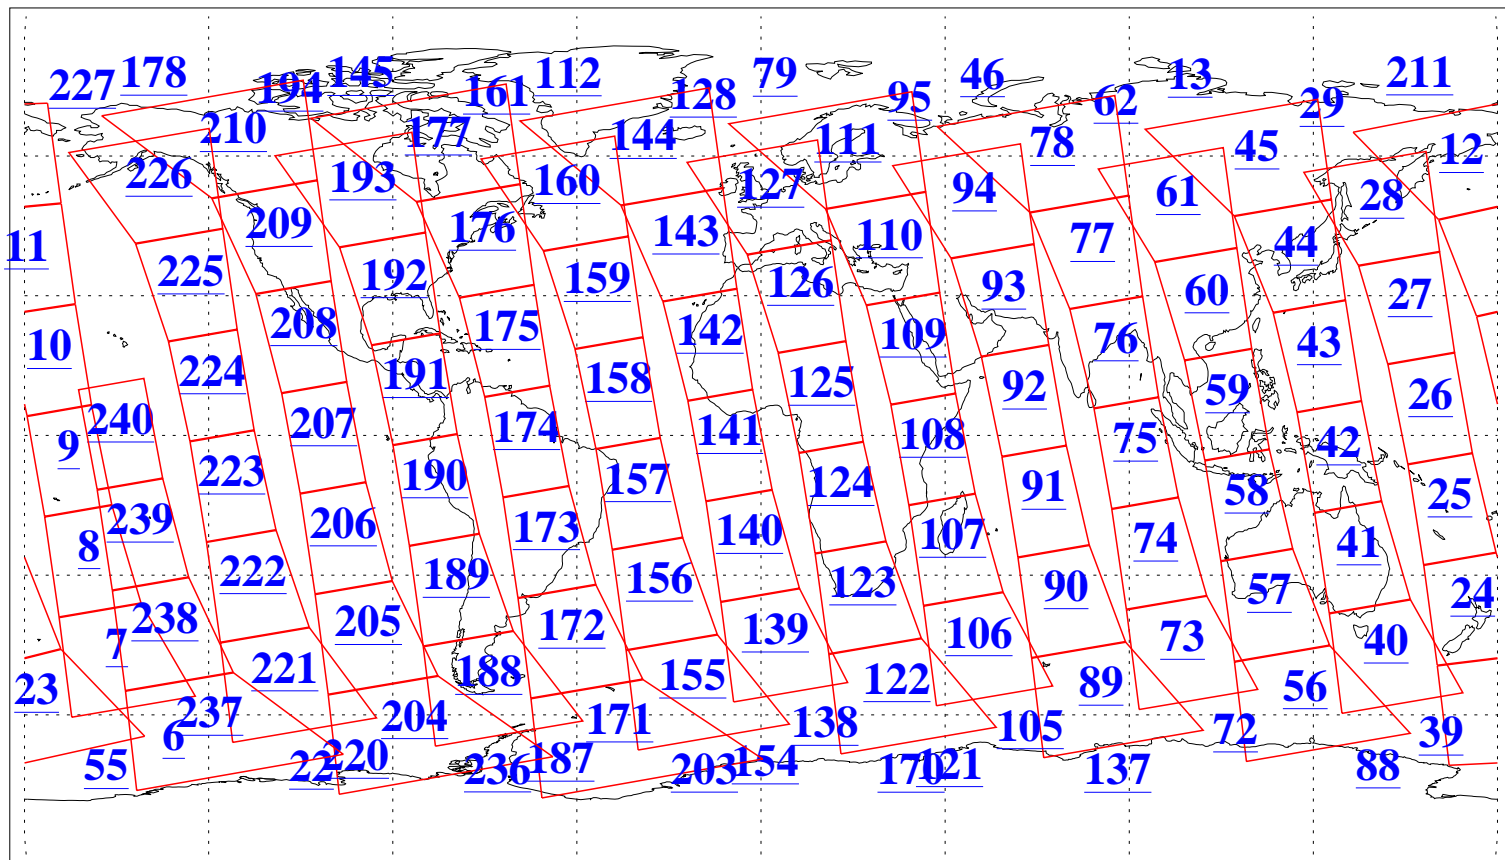

L1B Availability
AMSU Granules: 240
HSB Granules: 0
AIRS Granules: 240

27 Mar 2015
DoY 86
Aqua Day 4710
Granules: 1 to 120

Granules: 121 to 240

Legend: AMSU Available, HSB Available, AIRS Available

L1B Availability
AMSU Granules: 240
HSB Granules: 0
AIRS Granules: 240

27 Mar 2015
DoY 86
Aqua Day 4710

Ascending Granules

Descending Granules

Legend: AMSU Available, HSB Available, AIRS Available

L1B Availability
 AMSU Granules: 240
 HSB Granules: 0
 AIRS Granules: 240

27 Mar 2015
 DoY 86
 Aqua Day 4710

Northern Hemisphere Granules

Southern Hemisphere Granules

Legend: AMSU Available, HSB Available, AIRS Available