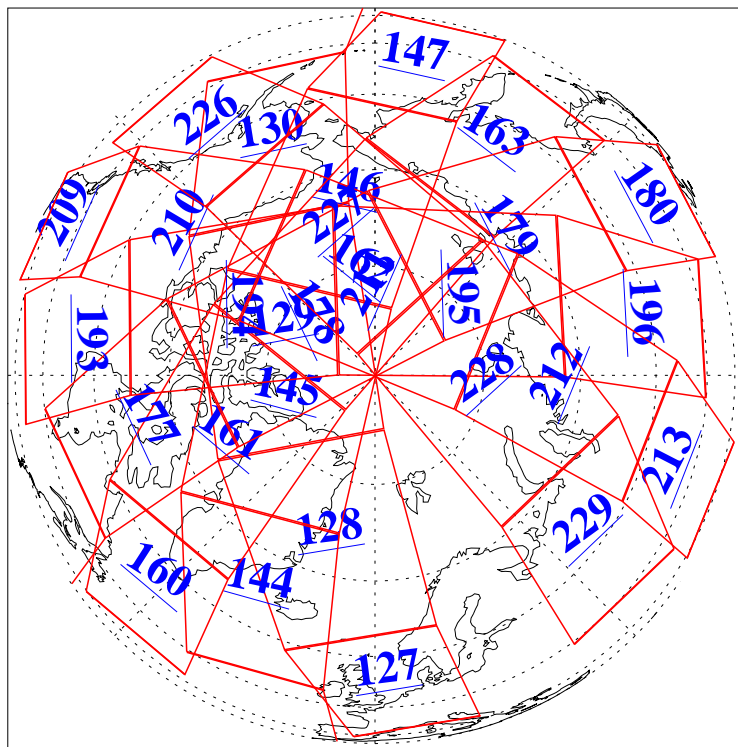

L1B Availability
AMSU Granules: 240
HSB Granules: 0
AIRS Granules: 240

27 Mar 2015
DoY 86
Aqua Day 4710
Granules: 1 to 120

Granules: 121 to 240

Legend: AMSU Available, HSB Available, AIRS Available

L1B Availability
AMSU Granules: 240
HSB Granules: 0
AIRS Granules: 240

27 Mar 2015
DoY 86
Aqua Day 4710

Ascending Granules

Descending Granules

Legend: AMSU Available, HSB Available, AIRS Available

L1B Availability
 AMSU Granules: 240
 HSB Granules: 0
 AIRS Granules: 240

27 Mar 2015
 DoY 86
 Aqua Day 4710

Northern Hemisphere Granules

Southern Hemisphere Granules

Legend: AMSU Available, HSB Available, AIRS Available