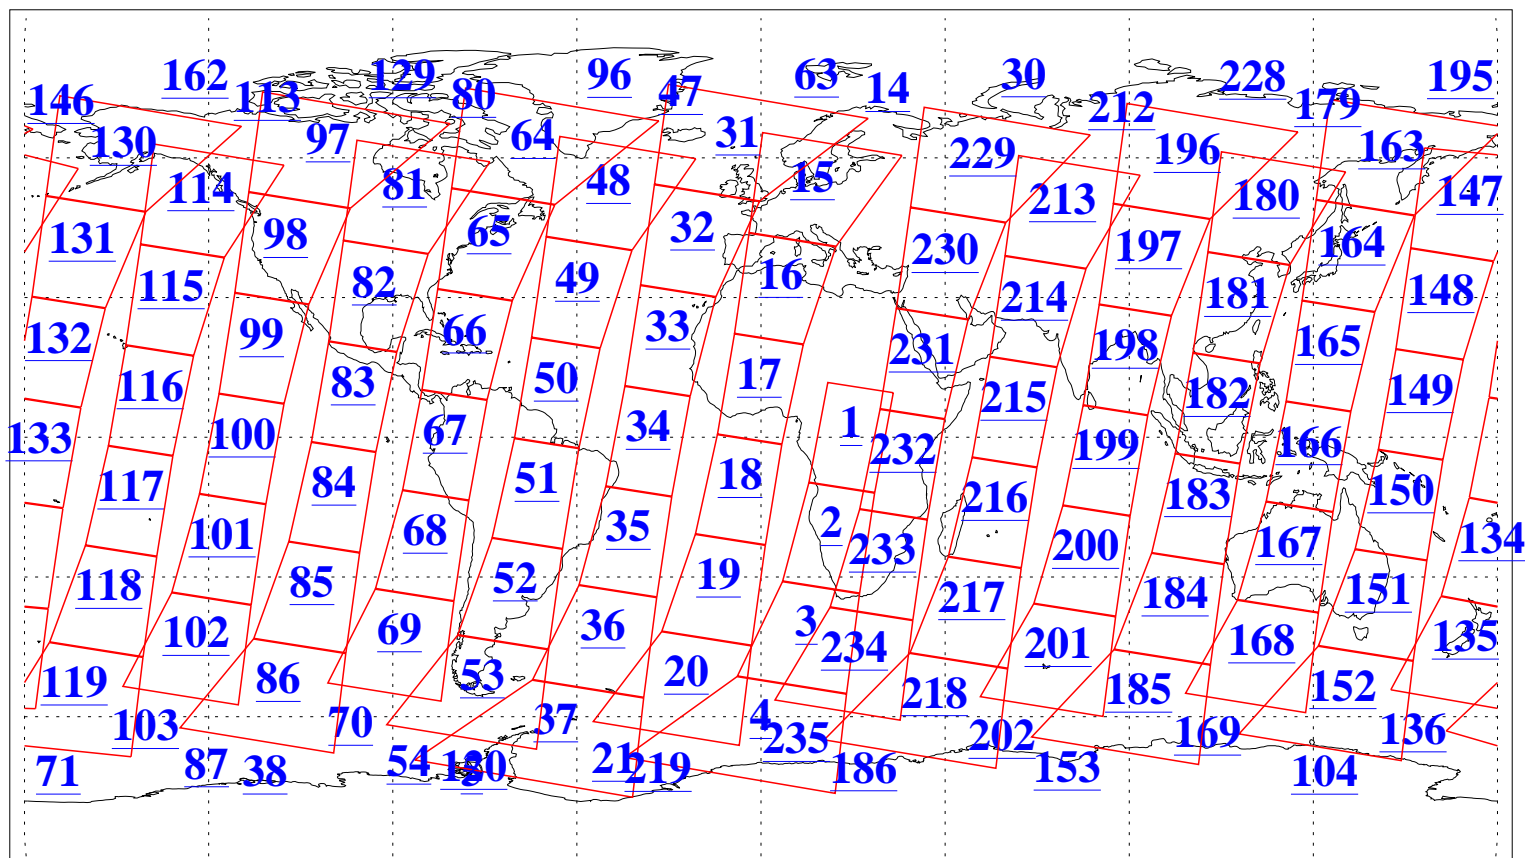

Legend: AMSU Available, HSB Available, AIRS Available