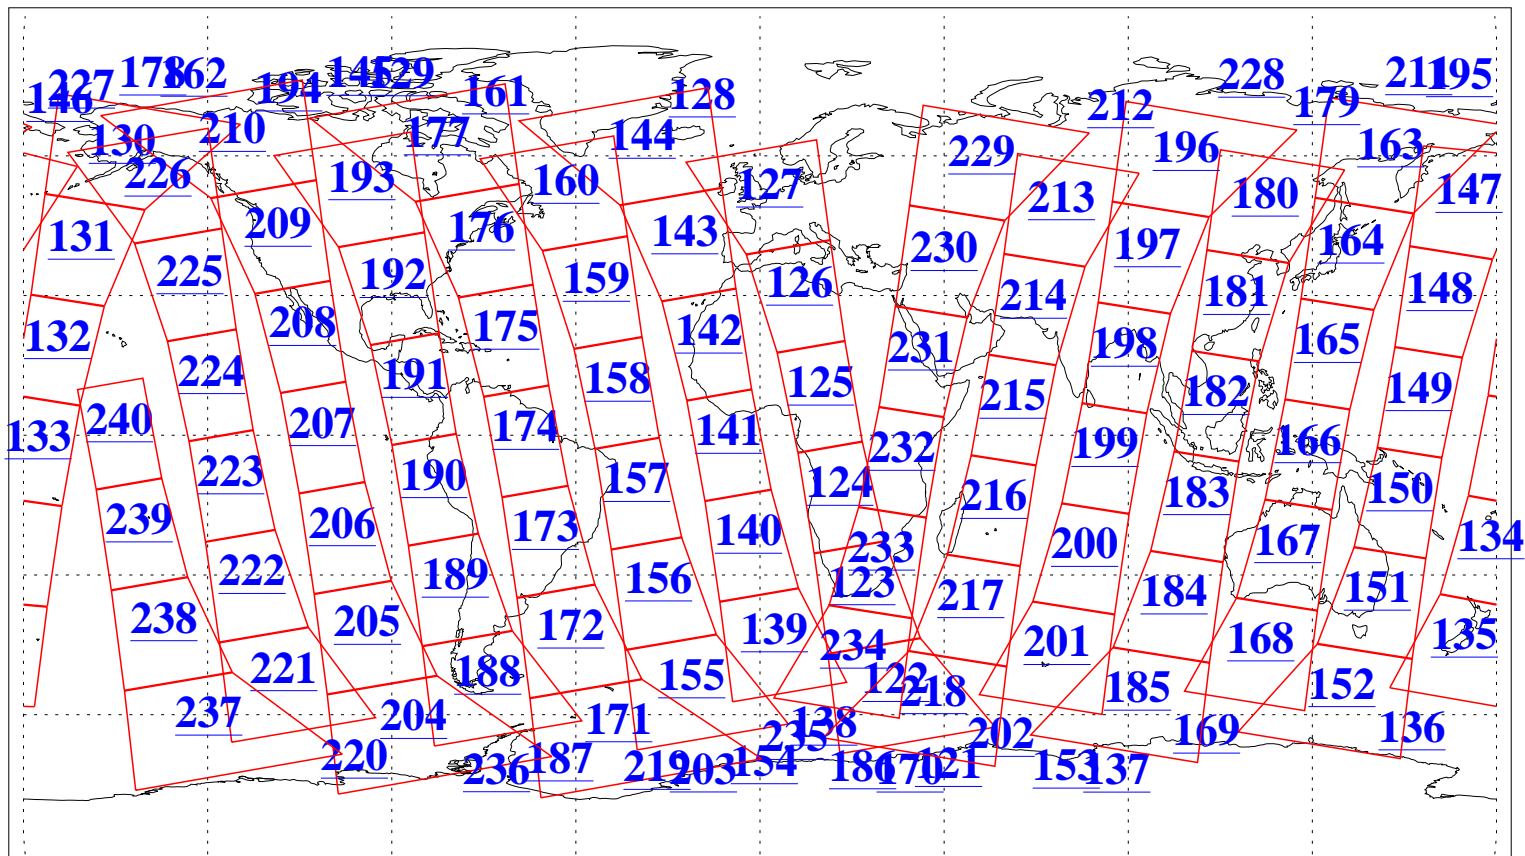

L1B Availability
AMSU Granules: 240
HSB Granules: 0
AIRS Granules: 240

27 Mar 2015
DoY 86
Aqua Day 4710
Granules: 1 to 120

Granules: 121 to 240

Legend: AMSU Available, HSB Available, AIRS Available

L1B Availability
AMSU Granules: 240
HSB Granules: 0
AIRS Granules: 240

27 Mar 2015
DoY 86
Aqua Day 4710

Ascending Granules

Descending Granules

Legend: AMSU Available, HSB Available, AIRS Available

L1B Availability
 AMSU Granules: 240
 HSB Granules: 0
 AIRS Granules: 240

27 Mar 2015
 DoY 86
 Aqua Day 4710

Northern Hemisphere Granules

Southern Hemisphere Granules

Legend: AMSU Available, HSB Available, AIRS Available