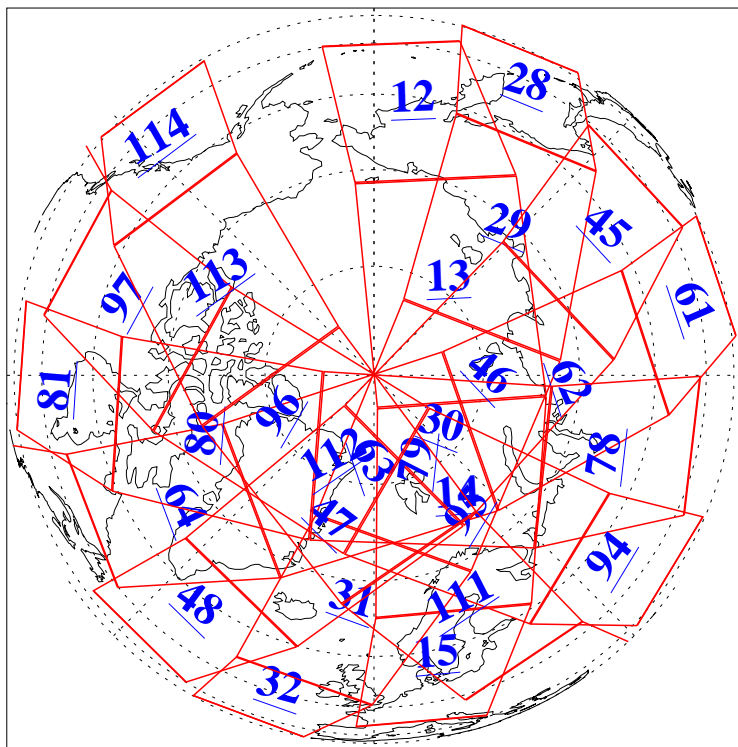

L1B Availability
AMSU Granules: 240
HSB Granules: 0
AIRS Granules: 240

27 Mar 2015
DoY 86
Aqua Day 4710
Granules: 1 to 120

Granules: 121 to 240

Legend: AMSU Available, HSB Available, AIRS Available

L1B Availability
AMSU Granules: 240
HSB Granules: 0
AIRS Granules: 240

27 Mar 2015
DoY 86
Aqua Day 4710

Ascending Granules

Descending Granules

Legend: AMSU Available, HSB Available, AIRS Available

L1B Availability
 AMSU Granules: 240
 HSB Granules: 0
 AIRS Granules: 240

27 Mar 2015
 DoY 86
 Aqua Day 4710

Northern Hemisphere Granules

Southern Hemisphere Granules

Legend: AMSU Available, HSB Available, AIRS Available