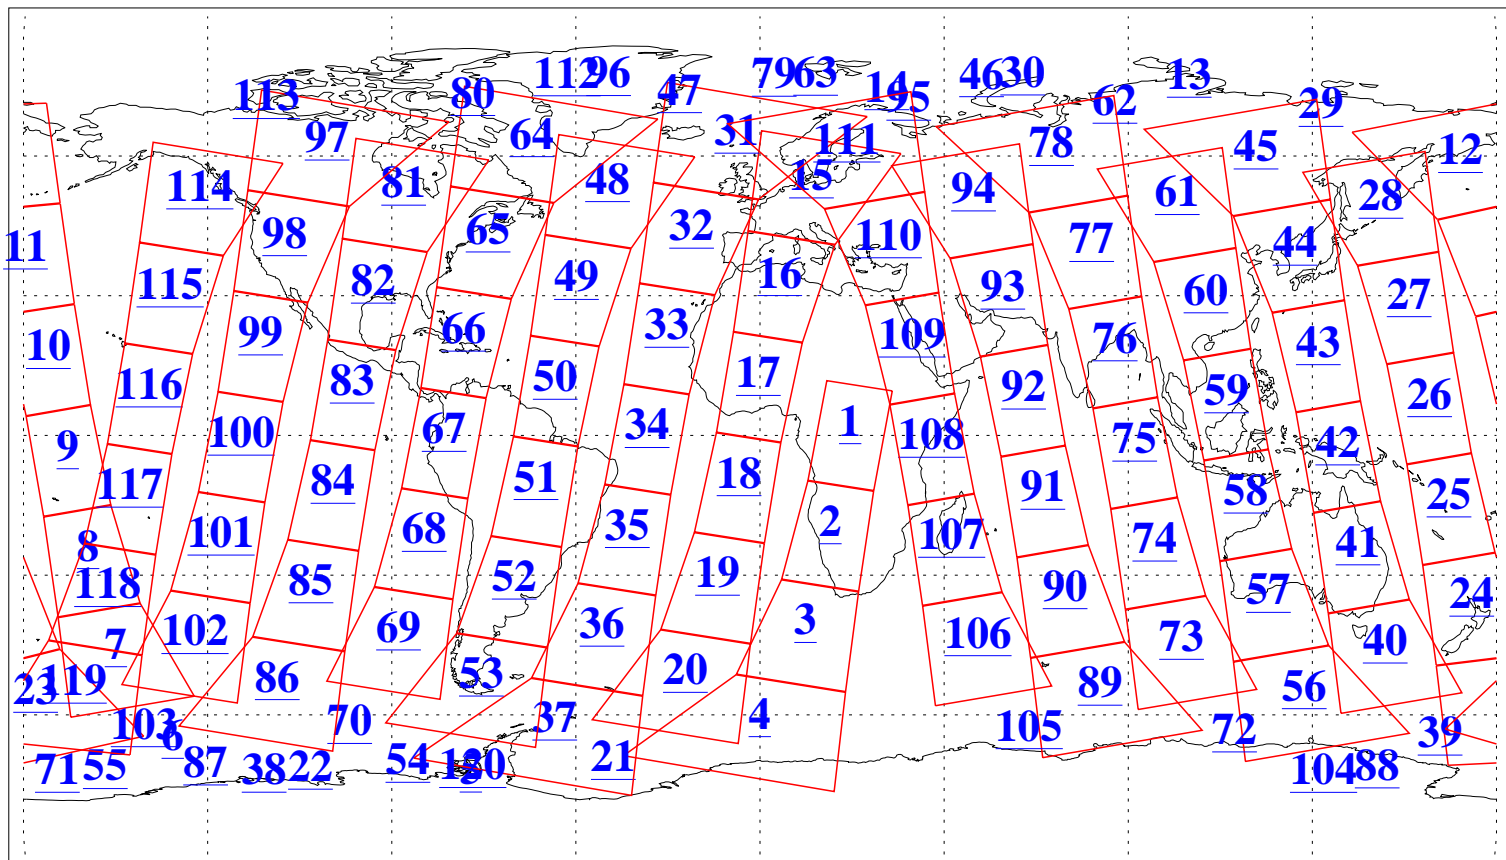

L1B Availability
AMSU Granules: 240
HSB Granules: 0
AIRS Granules: 240

27 Mar 2015
DoY 86
Aqua Day 4710
Granules: 1 to 120

Granules: 121 to 240

Legend: AMSU Available, HSB Available, AIRS Available

L1B Availability
AMSU Granules: 240
HSB Granules: 0
AIRS Granules: 240

27 Mar 2015
DoY 86
Aqua Day 4710

Ascending Granules

Descending Granules

Legend: AMSU Available, HSB Available, AIRS Available

L1B Availability
 AMSU Granules: 240
 HSB Granules: 0
 AIRS Granules: 240

27 Mar 2015
 DoY 86
 Aqua Day 4710

Northern Hemisphere Granules

Southern Hemisphere Granules

Legend: AMSU Available, HSB Available, AIRS Available