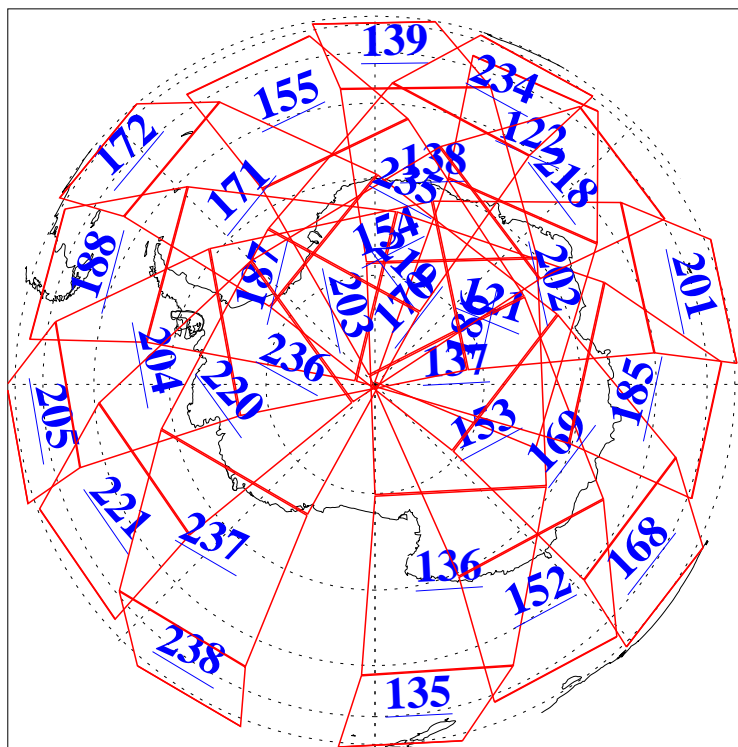

L1B Availability
AMSU Granules: 240
HSB Granules: 0
AIRS Granules: 240

27 Mar 2015
DoY 86
Aqua Day 4710
Granules: 1 to 120

Granules: 121 to 240

Legend: AMSU Available, HSB Available, AIRS Available

L1B Availability
AMSU Granules: 240
HSB Granules: 0
AIRS Granules: 240

27 Mar 2015
DoY 86
Aqua Day 4710

Ascending Granules

Descending Granules

Legend: AMSU Available, HSB Available, AIRS Available

L1B Availability
 AMSU Granules: 240
 HSB Granules: 0
 AIRS Granules: 240

27 Mar 2015
 DoY 86
 Aqua Day 4710

Northern Hemisphere Granules

Southern Hemisphere Granules

Legend: AMSU Available, HSB Available, AIRS Available