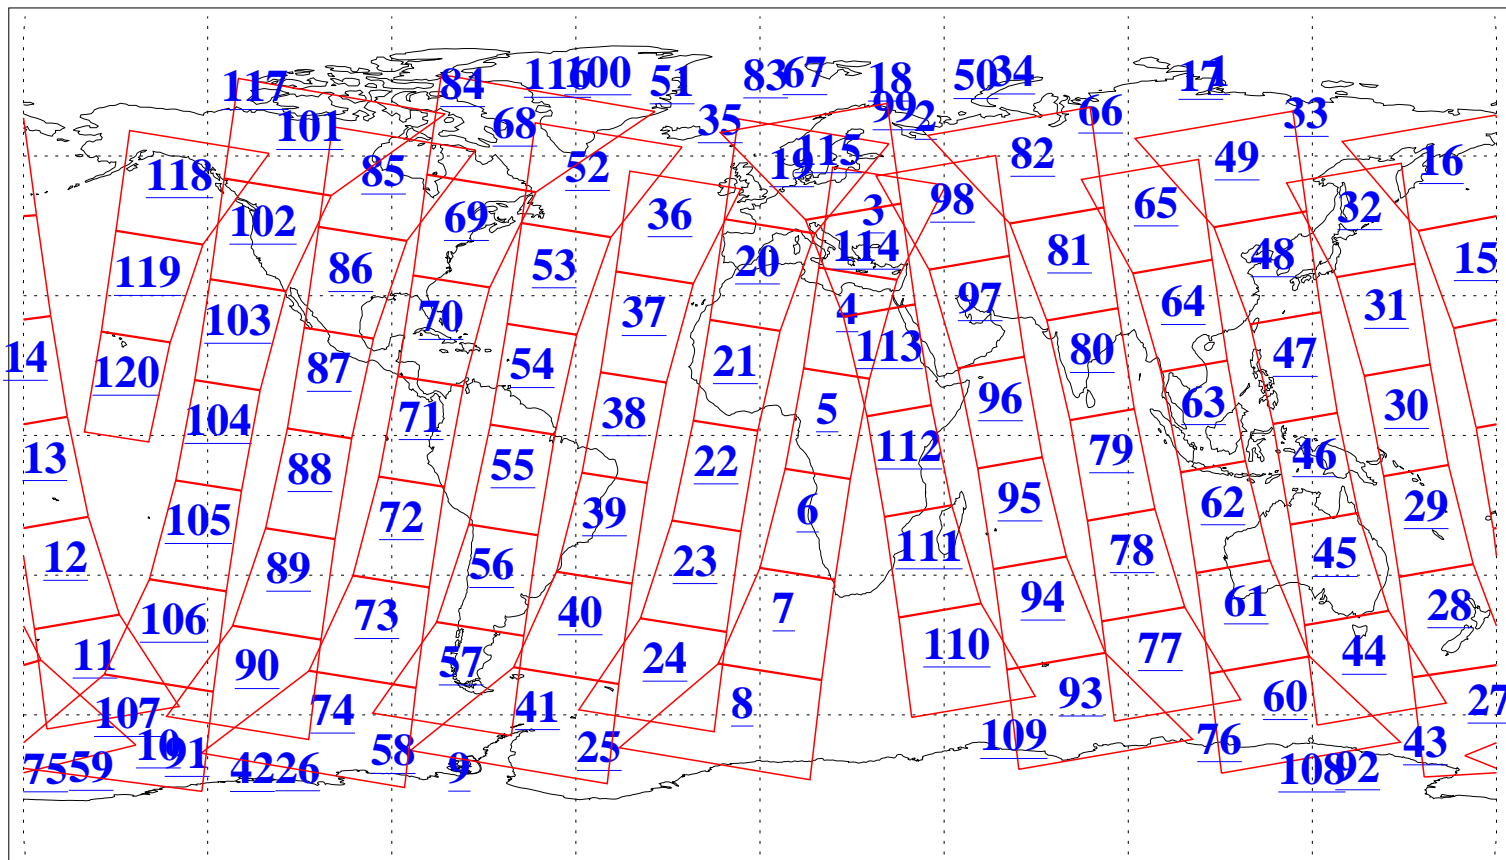

L1B Availability  
AMSU Granules: 240  
HSB Granules: 0  
AIRS Granules: 240

23 Mar 2015  
DoY 82  
Aqua Day 4706  
Granules: 1 to 120

Granules: 121 to 240

Legend: AMSU Available, HSB Available, AIRS Available

L1B Availability  
AMSU Granules: 240  
HSB Granules: 0  
AIRS Granules: 240

23 Mar 2015  
DoY 82  
Aqua Day 4706

Ascending Granules

Descending Granules

Legend: AMSU Available, HSB Available, AIRS Available

L1B Availability  
 AMSU Granules: 240  
 HSB Granules: 0  
 AIRS Granules: 240

23 Mar 2015  
 DoY 82  
 Aqua Day 4706

Northern Hemisphere Granules

Southern Hemisphere Granules

Legend: AMSU Available, HSB Available, AIRS Available