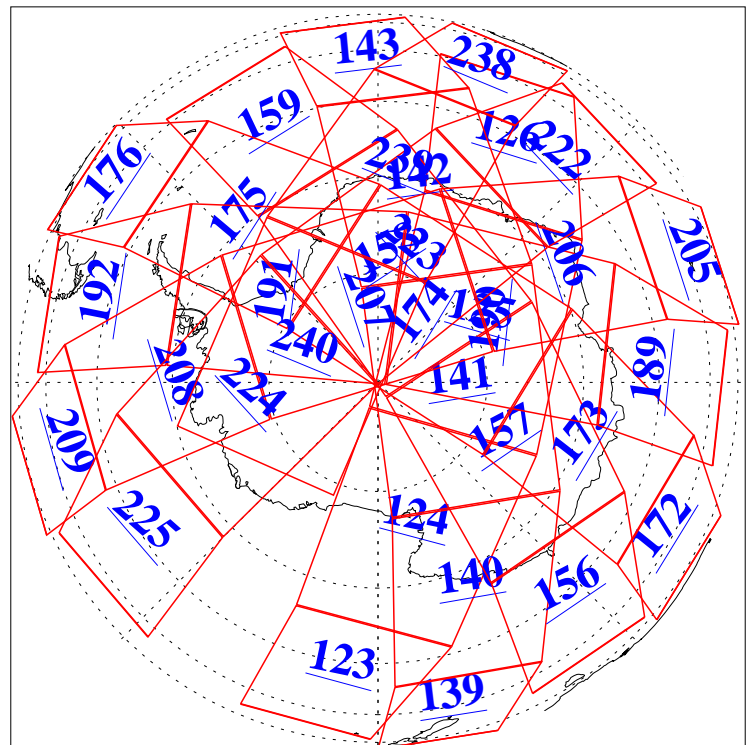

L1B Availability  
AMSU Granules: 240  
HSB Granules: 0  
AIRS Granules: 240

23 Mar 2015  
DoY 82  
Aqua Day 4706  
Granules: 1 to 120

Granules: 121 to 240

Legend: AMSU Available, HSB Available, AIRS Available

L1B Availability  
AMSU Granules: 240  
HSB Granules: 0  
AIRS Granules: 240

23 Mar 2015  
DoY 82  
Aqua Day 4706

Ascending Granules

Descending Granules

Legend: AMSU Available, HSB Available, AIRS Available

L1B Availability  
 AMSU Granules: 240  
 HSB Granules: 0  
 AIRS Granules: 240

23 Mar 2015  
 DoY 82  
 Aqua Day 4706

Northern Hemisphere Granules

Southern Hemisphere Granules

Legend: AMSU Available, HSB Available, AIRS Available