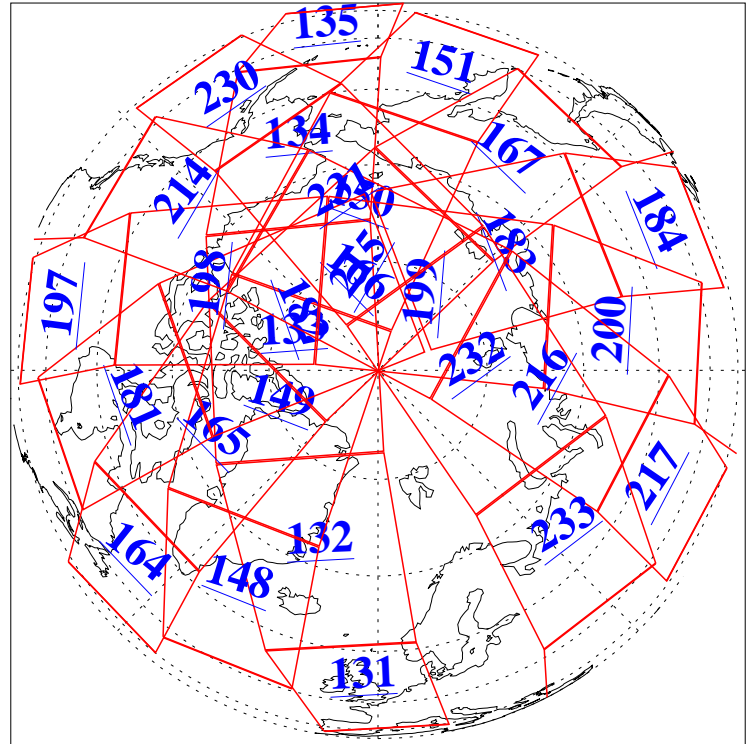

L1B Availability  
AMSU Granules: 240  
HSB Granules: 0  
AIRS Granules: 240

23 Mar 2015  
DoY 82  
Aqua Day 4706  
Granules: 1 to 120

Granules: 121 to 240

Legend: AMSU Available, HSB Available, AIRS Available

L1B Availability  
AMSU Granules: 240  
HSB Granules: 0  
AIRS Granules: 240

23 Mar 2015  
DoY 82  
Aqua Day 4706

Ascending Granules

Descending Granules

Legend: AMSU Available, HSB Available, AIRS Available

L1B Availability  
 AMSU Granules: 240  
 HSB Granules: 0  
 AIRS Granules: 240

23 Mar 2015  
 DoY 82  
 Aqua Day 4706

Northern Hemisphere Granules

Southern Hemisphere Granules

Legend: AMSU Available, HSB Available, AIRS Available