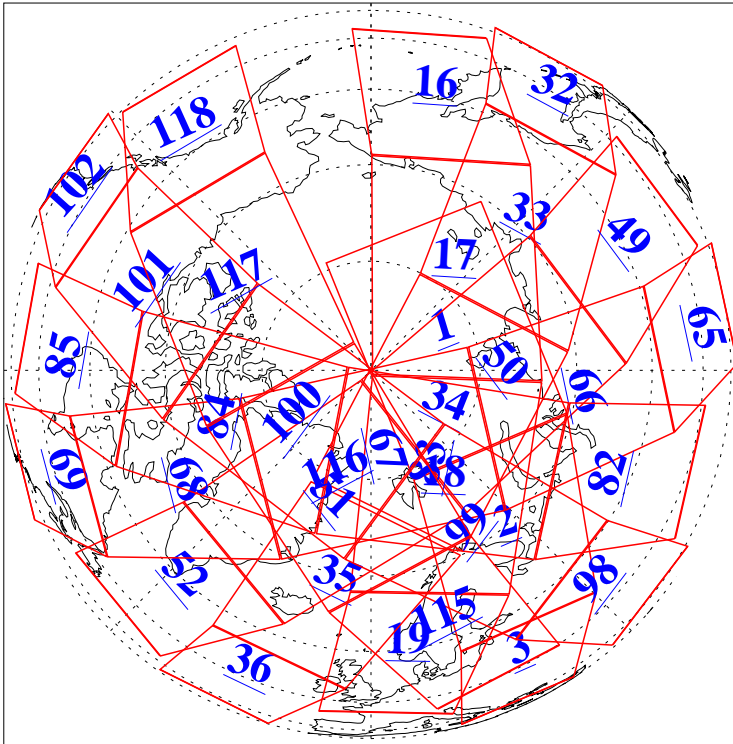

L1B Availability  
AMSU Granules: 240  
HSB Granules: 0  
AIRS Granules: 240

23 Mar 2015  
DoY 82  
Aqua Day 4706  
Granules: 1 to 120

Granules: 121 to 240

Legend: AMSU Available, HSB Available, AIRS Available

L1B Availability  
AMSU Granules: 240  
HSB Granules: 0  
AIRS Granules: 240

23 Mar 2015  
DoY 82  
Aqua Day 4706

Ascending Granules

Descending Granules

Legend: AMSU Available, HSB Available, AIRS Available

L1B Availability  
 AMSU Granules: 240  
 HSB Granules: 0  
 AIRS Granules: 240

23 Mar 2015  
 DoY 82  
 Aqua Day 4706

Northern Hemisphere Granules

Southern Hemisphere Granules

Legend: AMSU Available, HSB Available, AIRS Available