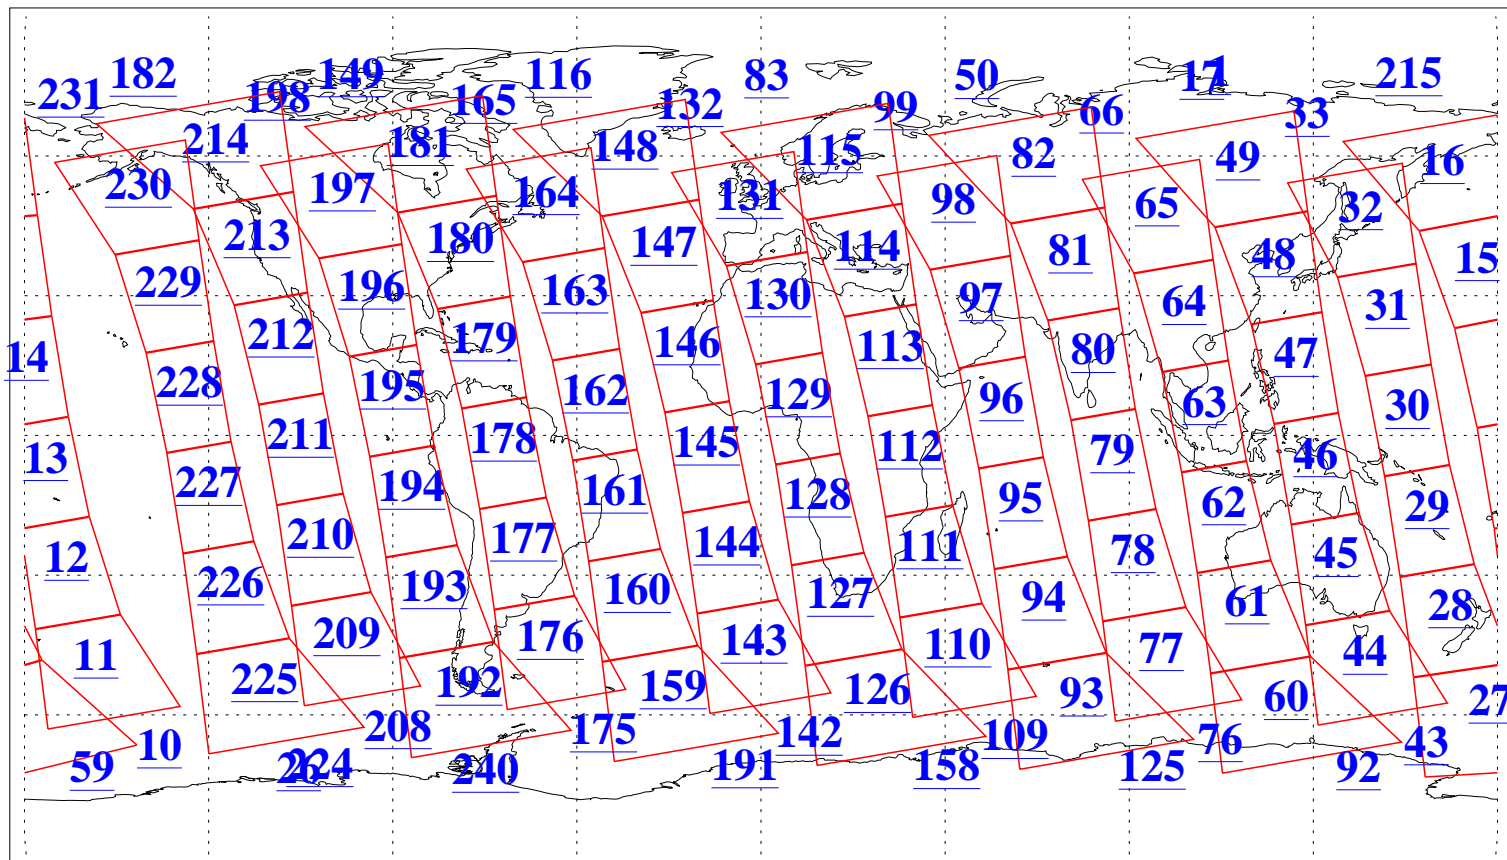

L1B Availability  
AMSU Granules: 240  
HSB Granules: 0  
AIRS Granules: 240

23 Mar 2015  
DoY 82  
Aqua Day 4706  
Granules: 1 to 120

Granules: 121 to 240

Legend: AMSU Available, HSB Available, AIRS Available

L1B Availability  
AMSU Granules: 240  
HSB Granules: 0  
AIRS Granules: 240

23 Mar 2015  
DoY 82  
Aqua Day 4706

Ascending Granules

Descending Granules

Legend: AMSU Available, HSB Available, AIRS Available

L1B Availability  
 AMSU Granules: 240  
 HSB Granules: 0  
 AIRS Granules: 240

23 Mar 2015  
 DoY 82  
 Aqua Day 4706

Northern Hemisphere Granules

Southern Hemisphere Granules

Legend: AMSU Available, HSB Available, AIRS Available