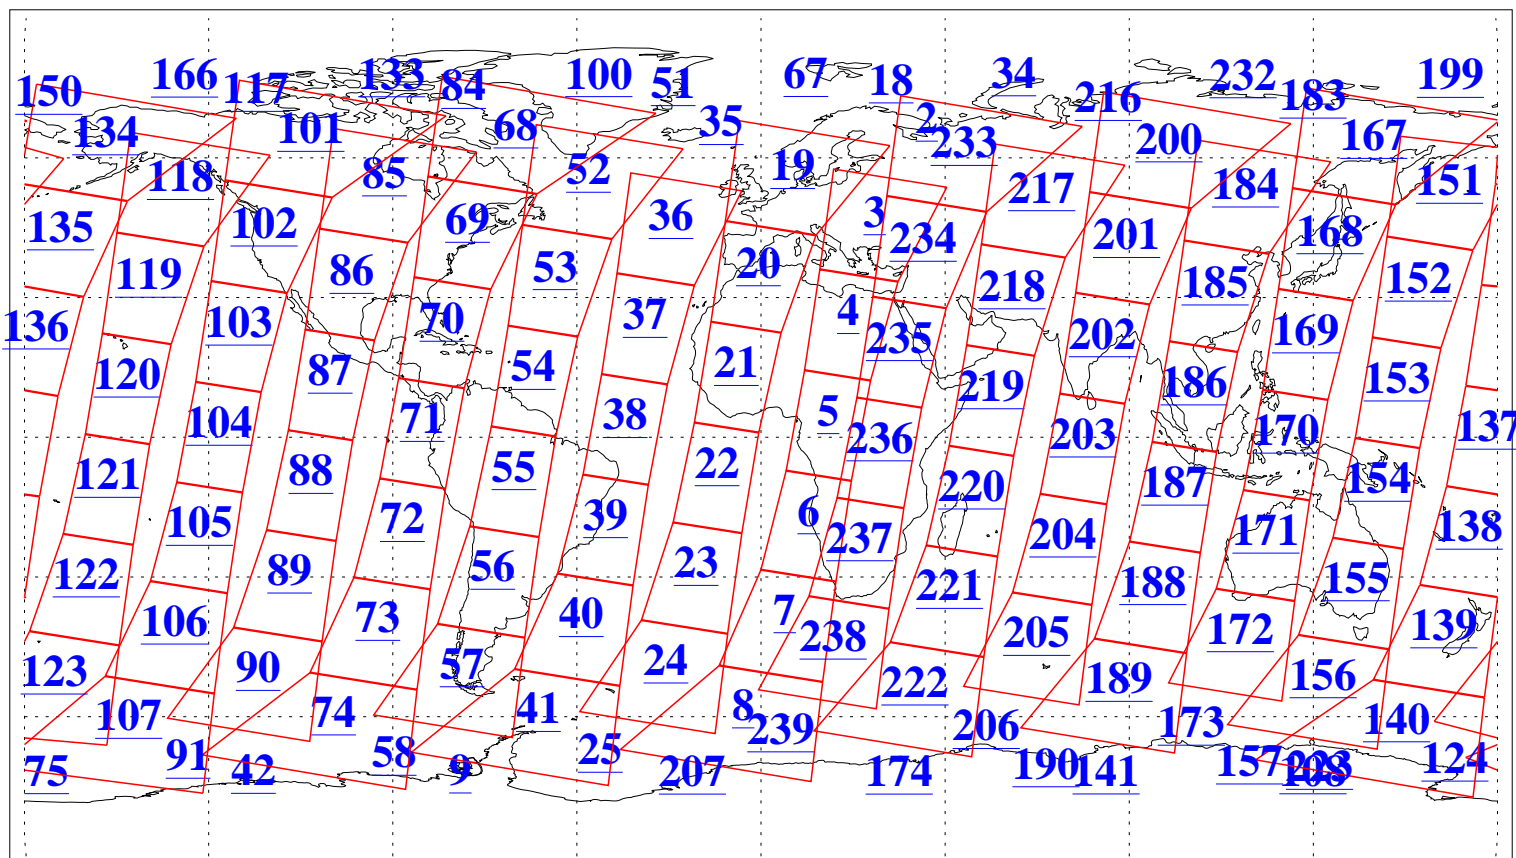

L1B Availability  
AMSU Granules: 240  
HSB Granules: 0  
AIRS Granules: 240

23 Mar 2015  
DoY 82  
Aqua Day 4706  
Granules: 1 to 120

Granules: 121 to 240

Legend: AMSU Available, HSB Available, AIRS Available

L1B Availability  
AMSU Granules: 240  
HSB Granules: 0  
AIRS Granules: 240

23 Mar 2015  
DoY 82  
Aqua Day 4706

Ascending Granules

Descending Granules

Legend: AMSU Available, HSB Available, AIRS Available

L1B Availability  
 AMSU Granules: 240  
 HSB Granules: 0  
 AIRS Granules: 240

23 Mar 2015  
 DoY 82  
 Aqua Day 4706

Northern Hemisphere Granules

Southern Hemisphere Granules

Legend: AMSU Available, HSB Available, AIRS Available