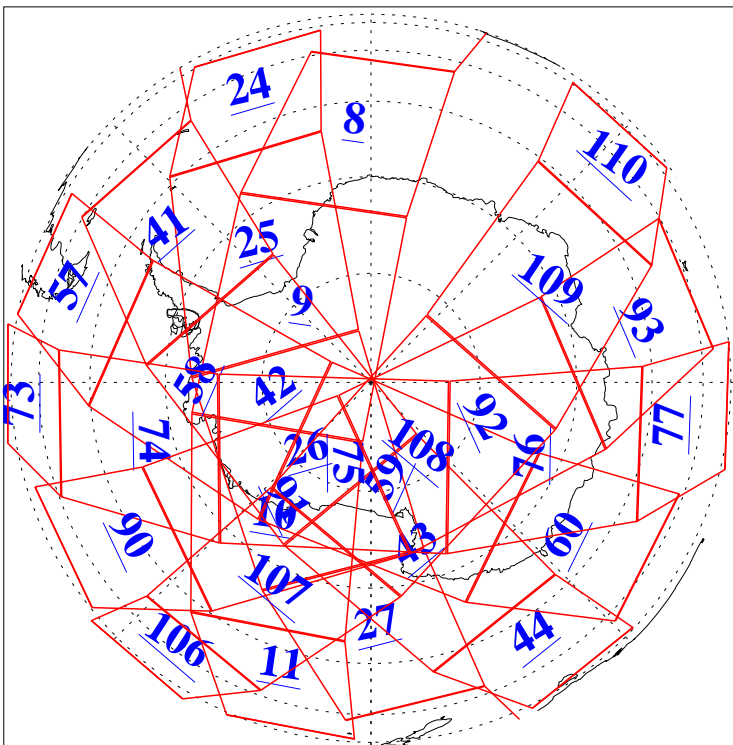

L1B Availability  
AMSU Granules: 240  
HSB Granules: 0  
AIRS Granules: 240

23 Mar 2015  
DoY 82  
Aqua Day 4706  
Granules: 1 to 120

Granules: 121 to 240

Legend: AMSU Available, HSB Available, AIRS Available

L1B Availability  
AMSU Granules: 240  
HSB Granules: 0  
AIRS Granules: 240

23 Mar 2015  
DoY 82  
Aqua Day 4706

Ascending Granules

Descending Granules

Legend: AMSU Available, HSB Available, AIRS Available

L1B Availability  
 AMSU Granules: 240  
 HSB Granules: 0  
 AIRS Granules: 240

23 Mar 2015  
 DoY 82  
 Aqua Day 4706

Northern Hemisphere Granules

Southern Hemisphere Granules

Legend: AMSU Available, HSB Available, AIRS Available