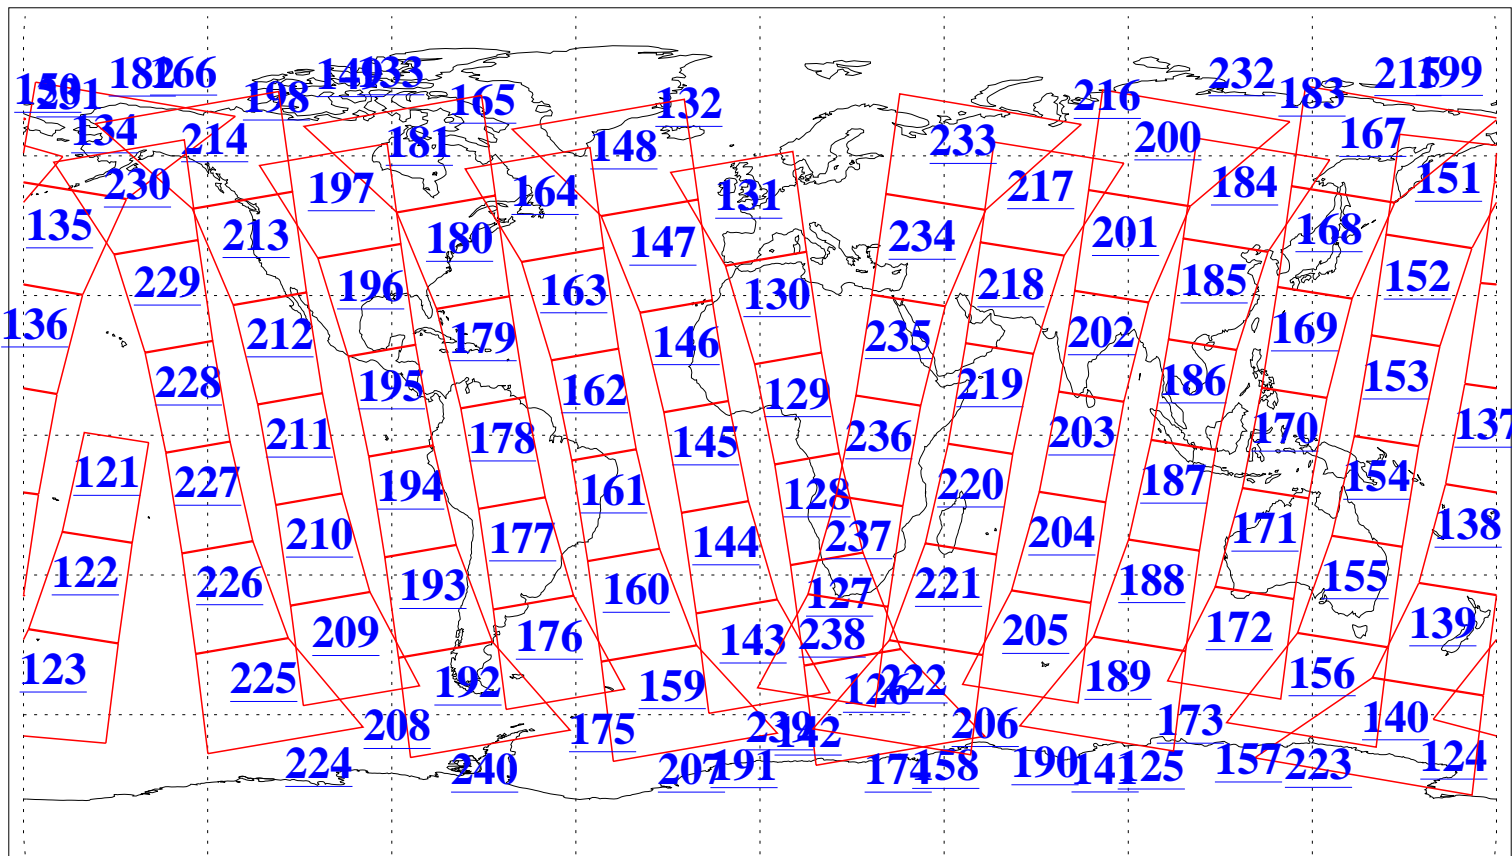

L1B Availability  
AMSU Granules: 240  
HSB Granules: 0  
AIRS Granules: 240

23 Mar 2015  
DoY 82  
Aqua Day 4706  
Granules: 1 to 120

Granules: 121 to 240

Legend: AMSU Available, HSB Available, AIRS Available

L1B Availability  
AMSU Granules: 240  
HSB Granules: 0  
AIRS Granules: 240

23 Mar 2015  
DoY 82  
Aqua Day 4706

Ascending Granules

Descending Granules

Legend: AMSU Available, HSB Available, AIRS Available

L1B Availability  
 AMSU Granules: 240  
 HSB Granules: 0  
 AIRS Granules: 240

23 Mar 2015  
 DoY 82  
 Aqua Day 4706

Northern Hemisphere Granules

Southern Hemisphere Granules

Legend: AMSU Available, HSB Available, AIRS Available