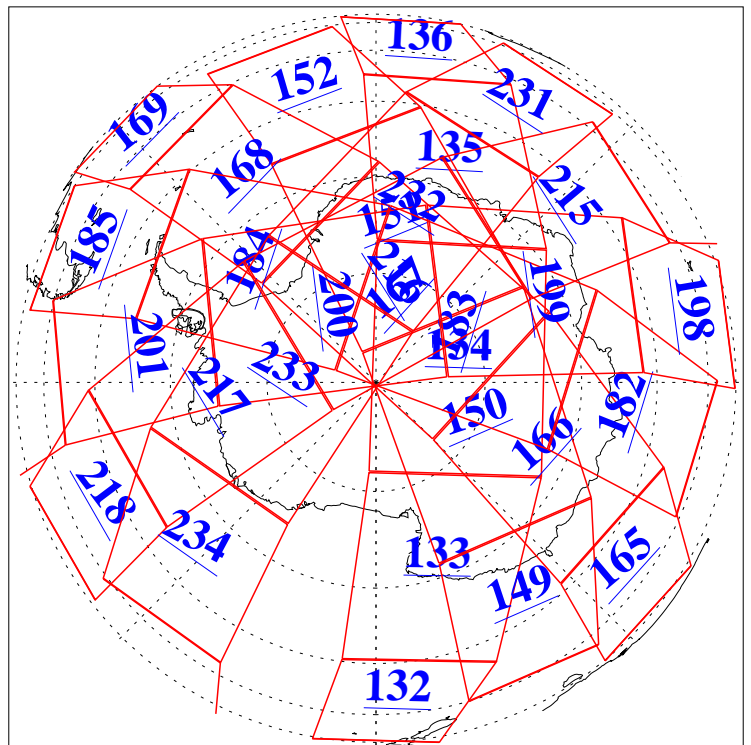

L1B Availability  
AMSU Granules: 240  
HSB Granules: 0  
AIRS Granules: 240

22 Mar 2015  
DoY 81  
Aqua Day 4705  
Granules: 1 to 120

Granules: 121 to 240

Legend: AMSU Available, HSB Available, AIRS Available

L1B Availability  
AMSU Granules: 240  
HSB Granules: 0  
AIRS Granules: 240

22 Mar 2015  
DoY 81  
Aqua Day 4705

Ascending Granules

Descending Granules

Legend: AMSU Available, HSB Available, AIRS Available

L1B Availability  
 AMSU Granules: 240  
 HSB Granules: 0  
 AIRS Granules: 240

22 Mar 2015  
 DoY 81  
 Aqua Day 4705

Northern Hemisphere Granules

Southern Hemisphere Granules

Legend: AMSU Available, HSB Available, AIRS Available