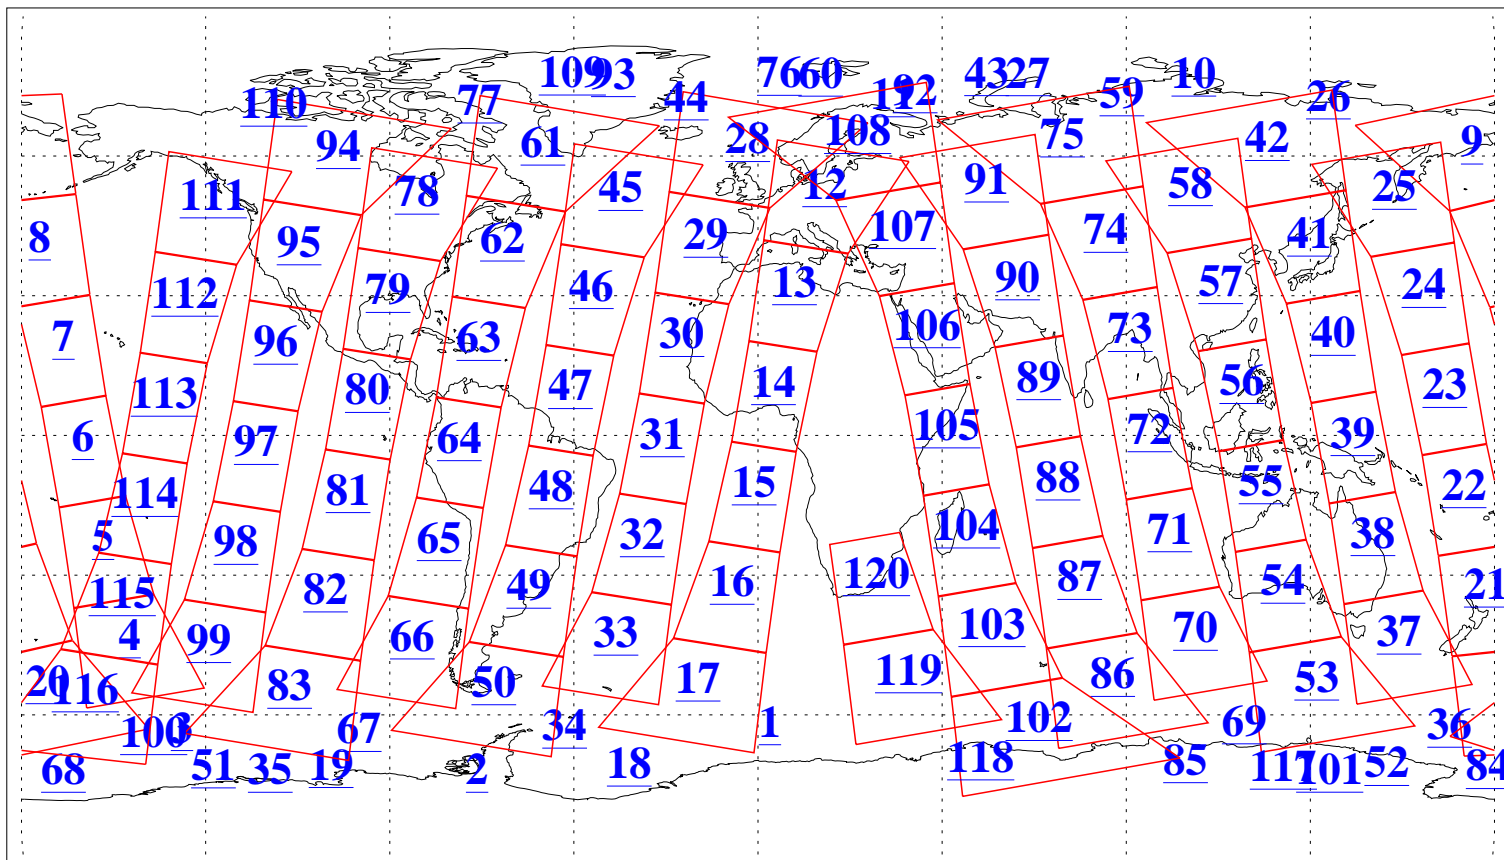

L1B Availability  
AMSU Granules: 240  
HSB Granules: 0  
AIRS Granules: 240

22 Mar 2015  
DoY 81  
Aqua Day 4705  
Granules: 1 to 120

Granules: 121 to 240

Legend: AMSU Available, HSB Available, AIRS Available

L1B Availability  
AMSU Granules: 240  
HSB Granules: 0  
AIRS Granules: 240

22 Mar 2015  
DoY 81  
Aqua Day 4705

Ascending Granules

Descending Granules

Legend: AMSU Available, HSB Available, AIRS Available

L1B Availability  
 AMSU Granules: 240  
 HSB Granules: 0  
 AIRS Granules: 240

22 Mar 2015  
 DoY 81  
 Aqua Day 4705

Northern Hemisphere Granules

Southern Hemisphere Granules

Legend: AMSU Available, HSB Available, AIRS Available