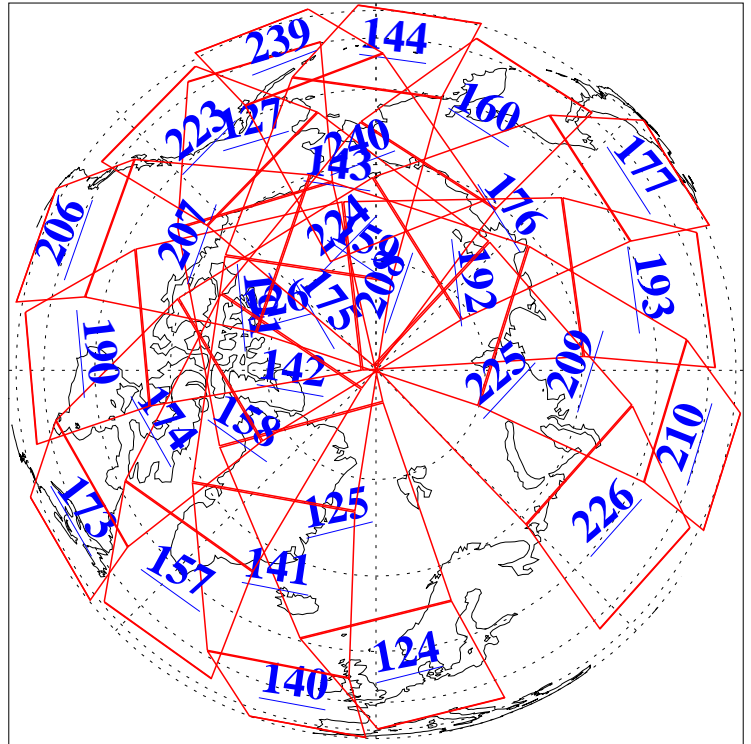

L1B Availability  
AMSU Granules: 240  
HSB Granules: 0  
AIRS Granules: 240

22 Mar 2015  
DoY 81  
Aqua Day 4705  
Granules: 1 to 120

Granules: 121 to 240

Legend: AMSU Available, HSB Available, AIRS Available

L1B Availability  
AMSU Granules: 240  
HSB Granules: 0  
AIRS Granules: 240

22 Mar 2015  
DoY 81  
Aqua Day 4705

Ascending Granules

Descending Granules

Legend: AMSU Available, HSB Available, AIRS Available

L1B Availability  
 AMSU Granules: 240  
 HSB Granules: 0  
 AIRS Granules: 240

22 Mar 2015  
 DoY 81  
 Aqua Day 4705

Northern Hemisphere Granules

Southern Hemisphere Granules

Legend: AMSU Available, HSB Available, AIRS Available