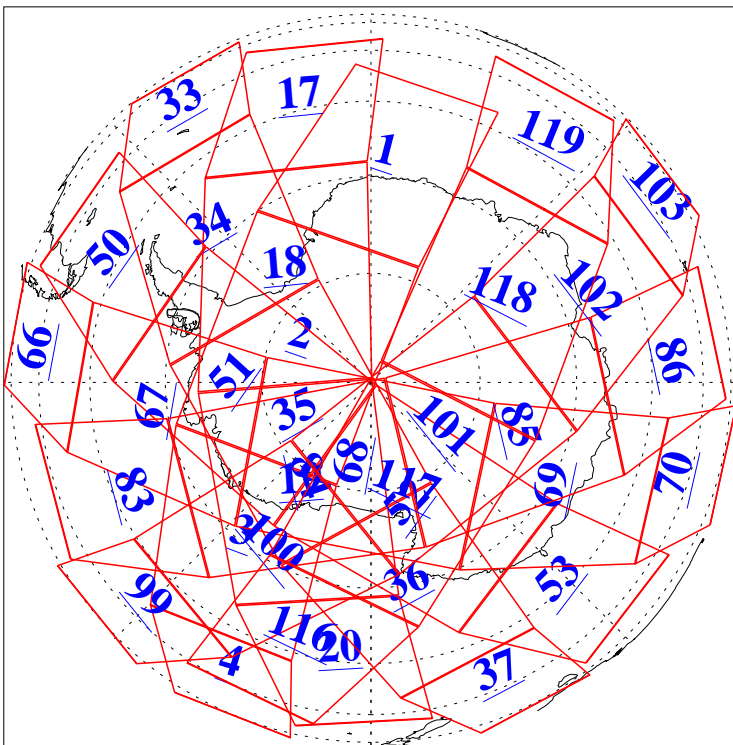

L1B Availability  
AMSU Granules: 240  
HSB Granules: 0  
AIRS Granules: 240

22 Mar 2015  
DoY 81  
Aqua Day 4705  
Granules: 1 to 120

Granules: 121 to 240

Legend: AMSU Available, HSB Available, AIRS Available

L1B Availability  
AMSU Granules: 240  
HSB Granules: 0  
AIRS Granules: 240

22 Mar 2015  
DoY 81  
Aqua Day 4705

Ascending Granules

Descending Granules

Legend: AMSU Available, HSB Available, AIRS Available

L1B Availability  
 AMSU Granules: 240  
 HSB Granules: 0  
 AIRS Granules: 240

22 Mar 2015  
 DoY 81  
 Aqua Day 4705

Northern Hemisphere Granules

Southern Hemisphere Granules

Legend: AMSU Available, HSB Available, AIRS Available