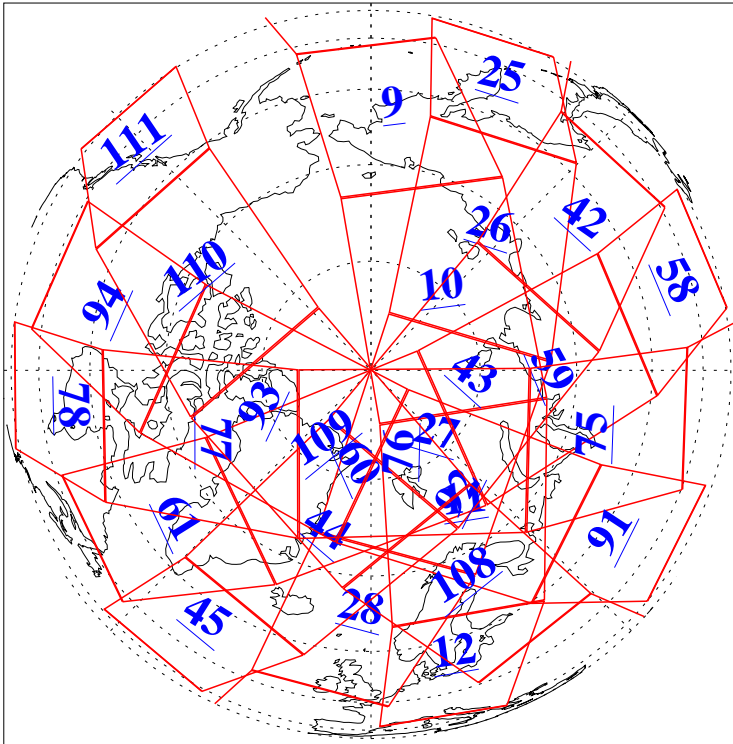

L1B Availability  
AMSU Granules: 240  
HSB Granules: 0  
AIRS Granules: 240

22 Mar 2015  
DoY 81  
Aqua Day 4705  
Granules: 1 to 120

Granules: 121 to 240

Legend: AMSU Available, HSB Available, AIRS Available

L1B Availability  
AMSU Granules: 240  
HSB Granules: 0  
AIRS Granules: 240

22 Mar 2015  
DoY 81  
Aqua Day 4705

Ascending Granules

Descending Granules

Legend: AMSU Available, HSB Available, AIRS Available

L1B Availability  
 AMSU Granules: 240  
 HSB Granules: 0  
 AIRS Granules: 240

22 Mar 2015  
 DoY 81  
 Aqua Day 4705

Northern Hemisphere Granules

Southern Hemisphere Granules

Legend: AMSU Available, HSB Available, AIRS Available