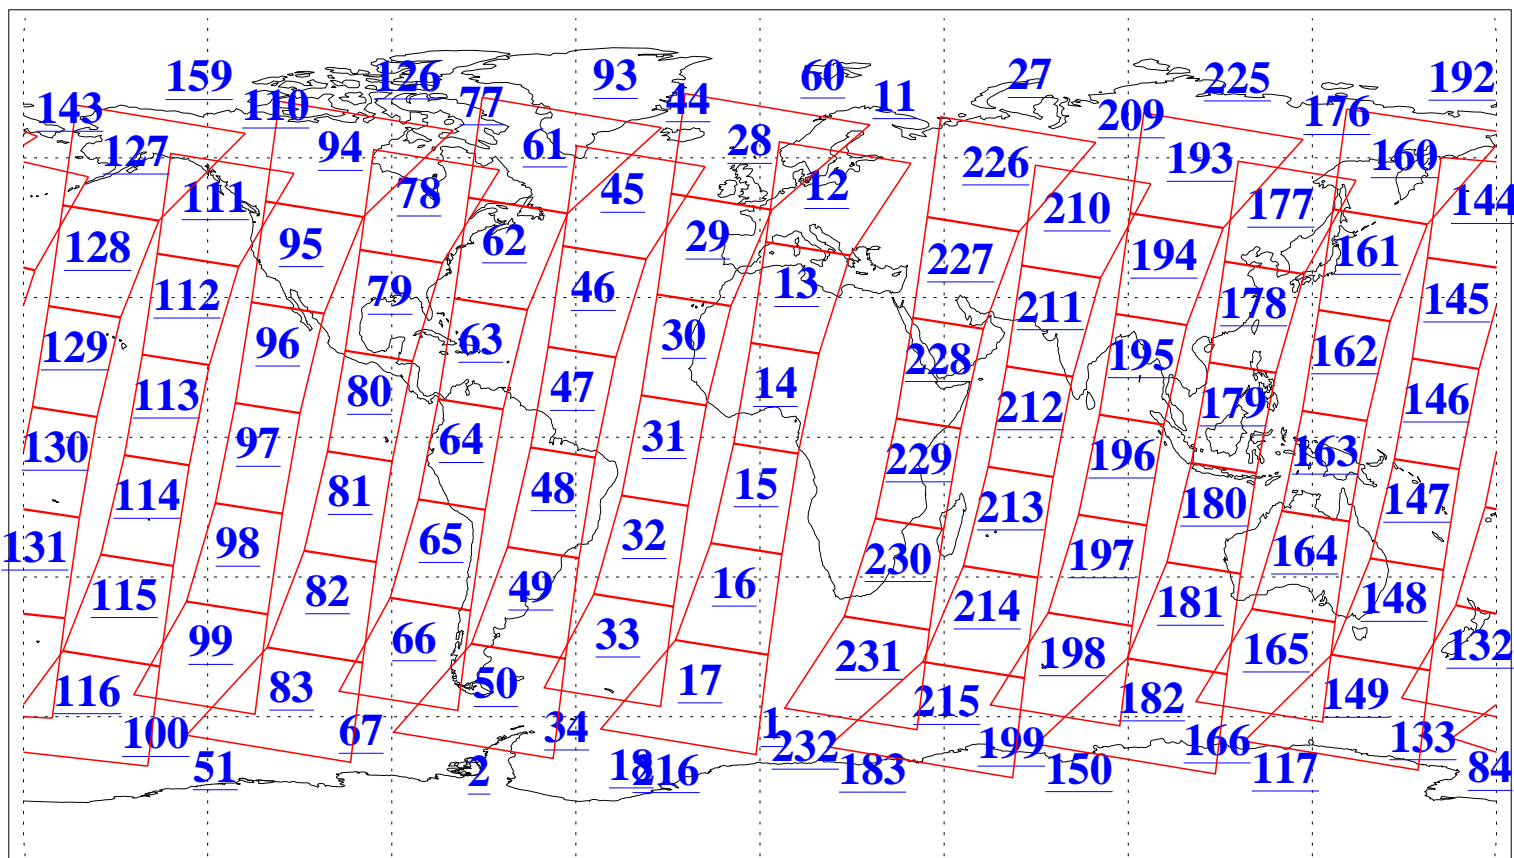

L1B Availability  
AMSU Granules: 240  
HSB Granules: 0  
AIRS Granules: 240

22 Mar 2015  
DoY 81  
Aqua Day 4705  
Granules: 1 to 120

Granules: 121 to 240

Legend: AMSU Available, HSB Available, AIRS Available

L1B Availability  
AMSU Granules: 240  
HSB Granules: 0  
AIRS Granules: 240

22 Mar 2015  
DoY 81  
Aqua Day 4705

Ascending Granules

Descending Granules

Legend: AMSU Available, HSB Available, AIRS Available

L1B Availability  
 AMSU Granules: 240  
 HSB Granules: 0  
 AIRS Granules: 240

22 Mar 2015  
 DoY 81  
 Aqua Day 4705

Northern Hemisphere Granules

Southern Hemisphere Granules

Legend: AMSU Available, HSB Available, AIRS Available