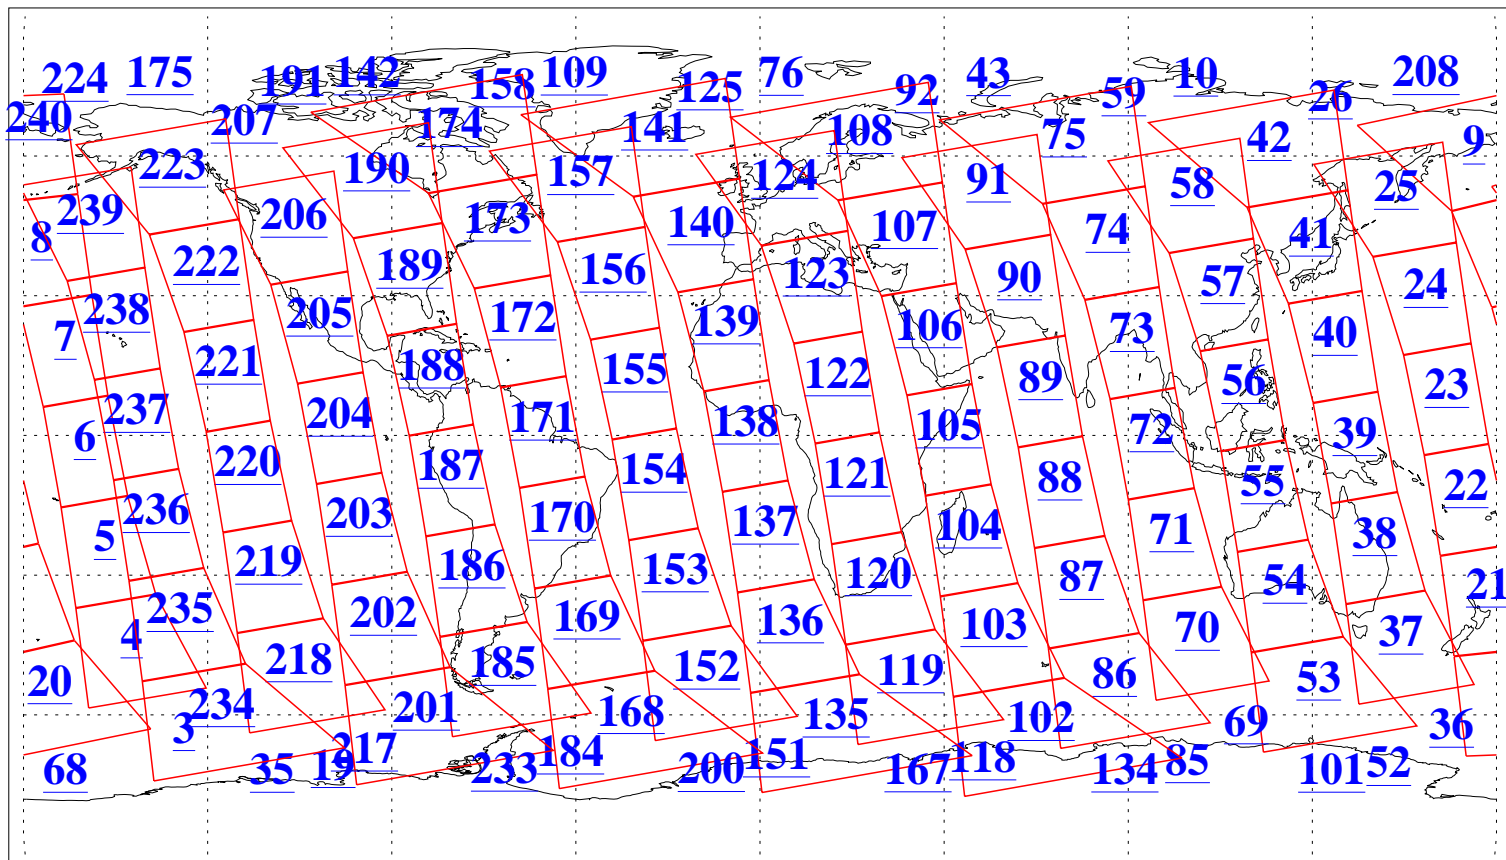

L1B Availability  
AMSU Granules: 240  
HSB Granules: 0  
AIRS Granules: 240

22 Mar 2015  
DoY 81  
Aqua Day 4705  
Granules: 1 to 120

Granules: 121 to 240

Legend: AMSU Available, HSB Available, AIRS Available

L1B Availability  
AMSU Granules: 240  
HSB Granules: 0  
AIRS Granules: 240

22 Mar 2015  
DoY 81  
Aqua Day 4705

Ascending Granules

Descending Granules

Legend: AMSU Available, HSB Available, AIRS Available

L1B Availability  
 AMSU Granules: 240  
 HSB Granules: 0  
 AIRS Granules: 240

22 Mar 2015  
 DoY 81  
 Aqua Day 4705

Northern Hemisphere Granules

Southern Hemisphere Granules

Legend: AMSU Available, HSB Available, AIRS Available