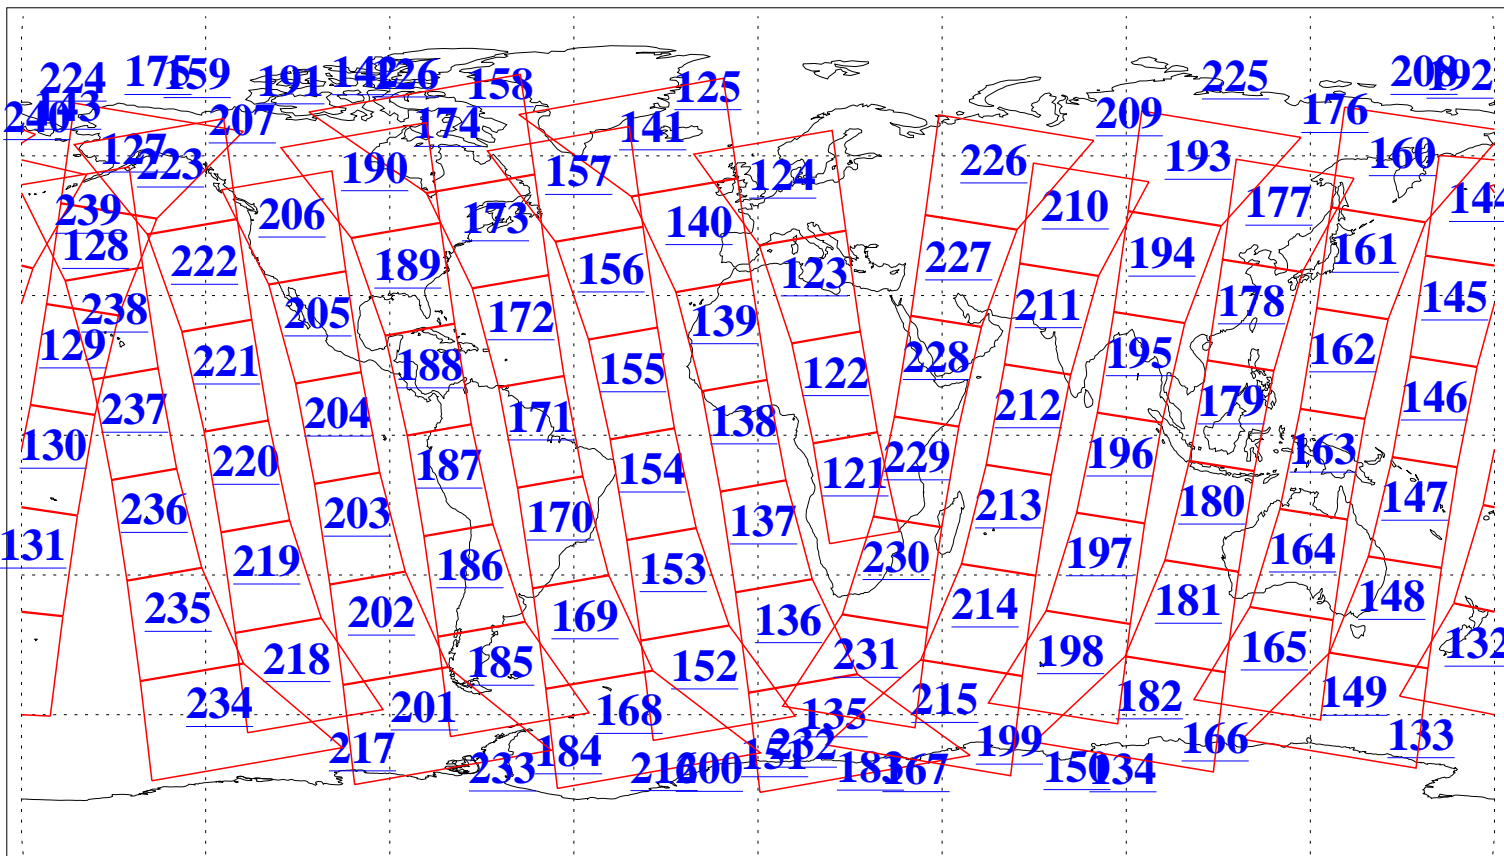

L1B Availability  
AMSU Granules: 240  
HSB Granules: 0  
AIRS Granules: 240

22 Mar 2015  
DoY 81  
Aqua Day 4705  
Granules: 1 to 120

Granules: 121 to 240

Legend: AMSU Available, HSB Available, AIRS Available

L1B Availability  
AMSU Granules: 240  
HSB Granules: 0  
AIRS Granules: 240

22 Mar 2015  
DoY 81  
Aqua Day 4705

Ascending Granules

Descending Granules

Legend: AMSU Available, HSB Available, AIRS Available

L1B Availability  
 AMSU Granules: 240  
 HSB Granules: 0  
 AIRS Granules: 240

22 Mar 2015  
 DoY 81  
 Aqua Day 4705

Northern Hemisphere Granules

Southern Hemisphere Granules

Legend: AMSU Available, HSB Available, AIRS Available