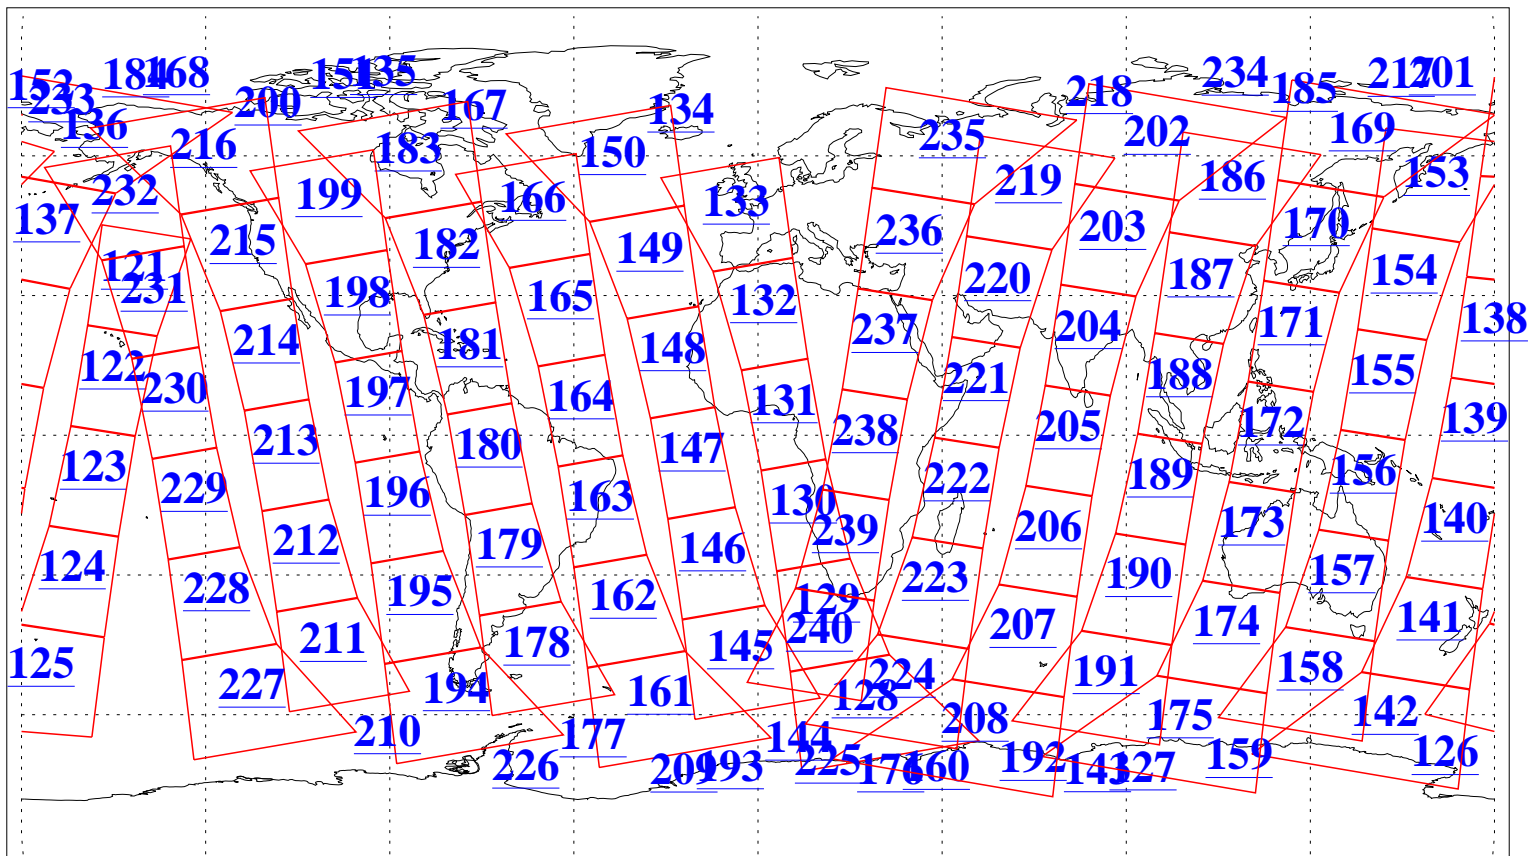

L1B Availability  
AMSU Granules: 240  
HSB Granules: 0  
AIRS Granules: 240

21 Mar 2015  
DoY 80  
Aqua Day 4704  
Granules: 1 to 120

Granules: 121 to 240

Legend: AMSU Available, HSB Available, AIRS Available

L1B Availability  
AMSU Granules: 240  
HSB Granules: 0  
AIRS Granules: 240

21 Mar 2015  
DoY 80  
Aqua Day 4704

Ascending Granules

Descending Granules

Legend: AMSU Available, HSB Available, AIRS Available