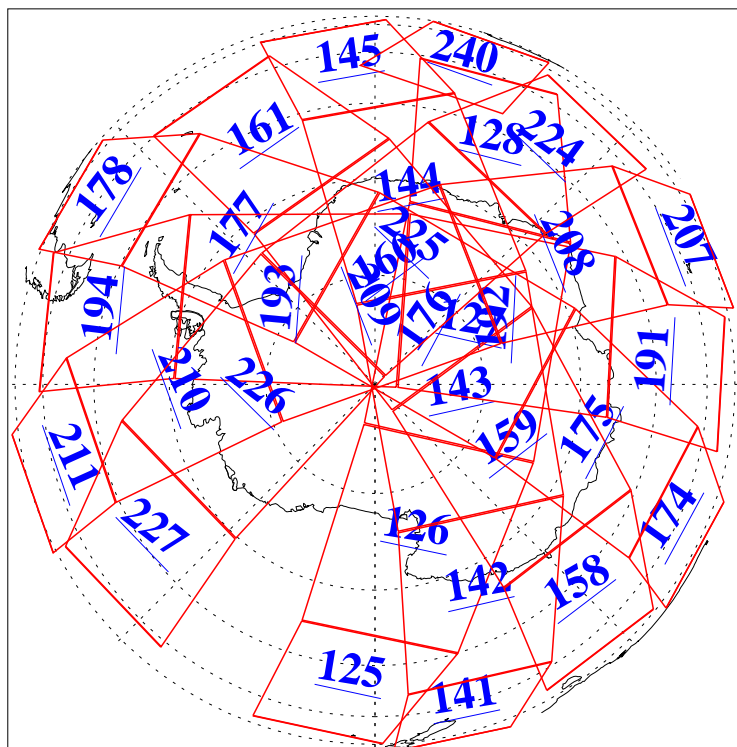

Legend: AMSU Available, HSB Available, AIRS Available