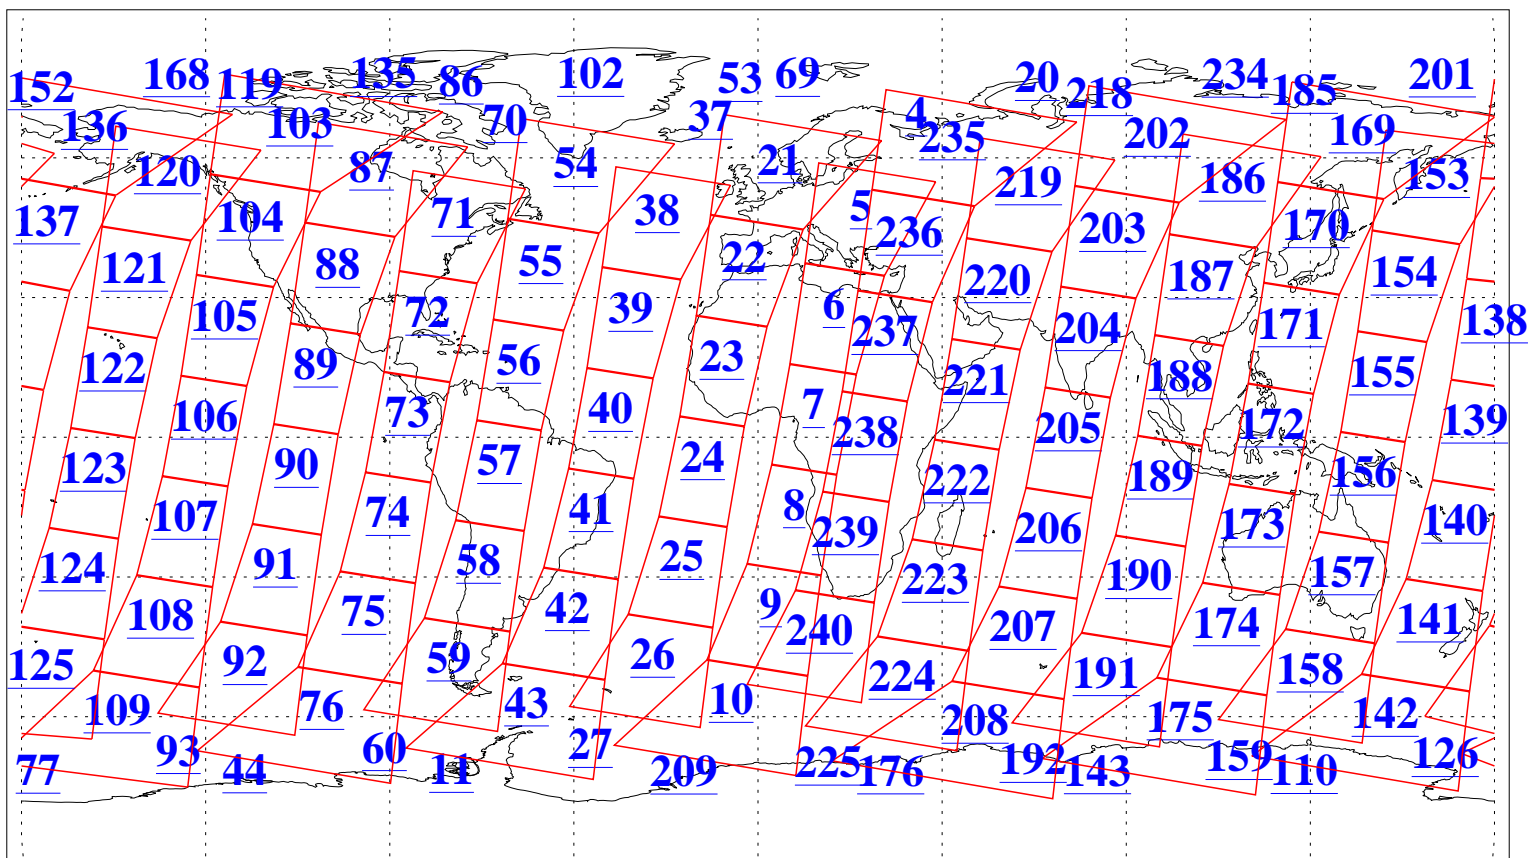

L1B Availability  
AMSU Granules: 240  
HSB Granules: 0  
AIRS Granules: 240

21 Mar 2015  
DoY 80  
Aqua Day 4704  
Granules: 1 to 120

Granules: 121 to 240

Legend: AMSU Available, HSB Available, AIRS Available

L1B Availability  
AMSU Granules: 240  
HSB Granules: 0  
AIRS Granules: 240

21 Mar 2015  
DoY 80  
Aqua Day 4704

Ascending Granules

Descending Granules

Legend: AMSU Available, HSB Available, AIRS Available