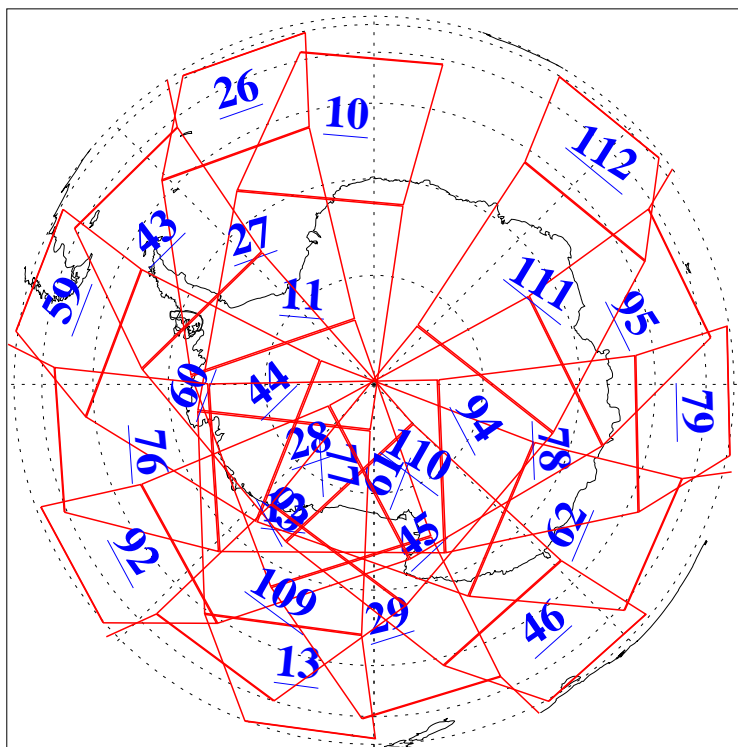

Legend: AMSU Available, HSB Available, AIRS Available