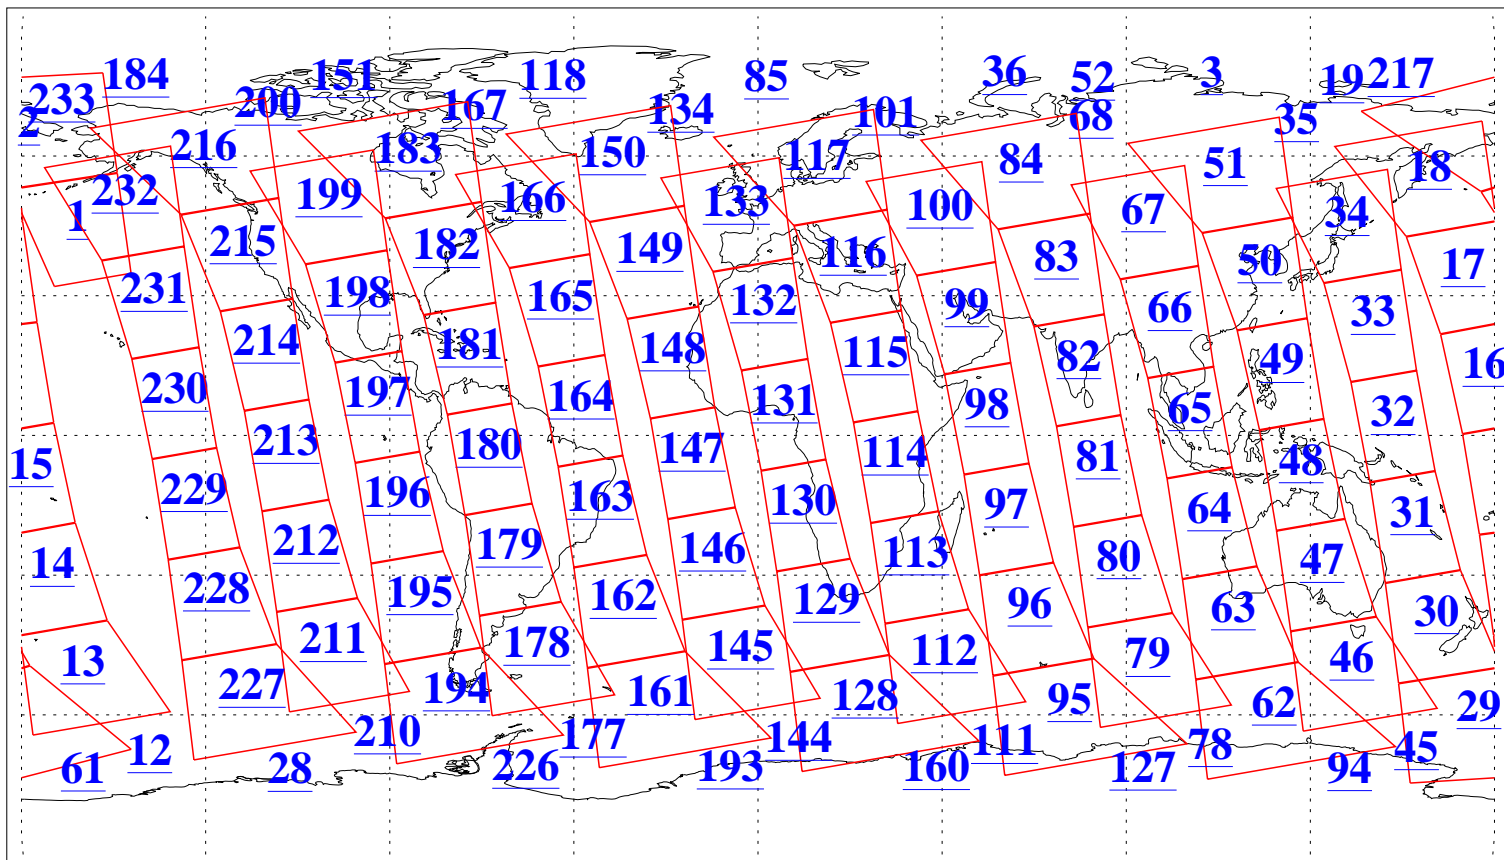

L1B Availability  
AMSU Granules: 240  
HSB Granules: 0  
AIRS Granules: 240

21 Mar 2015  
DoY 80  
Aqua Day 4704  
Granules: 1 to 120

Granules: 121 to 240

Legend: AMSU Available, HSB Available, AIRS Available

L1B Availability  
AMSU Granules: 240  
HSB Granules: 0  
AIRS Granules: 240

21 Mar 2015  
DoY 80  
Aqua Day 4704

Ascending Granules

Descending Granules

Legend: AMSU Available, HSB Available, AIRS Available