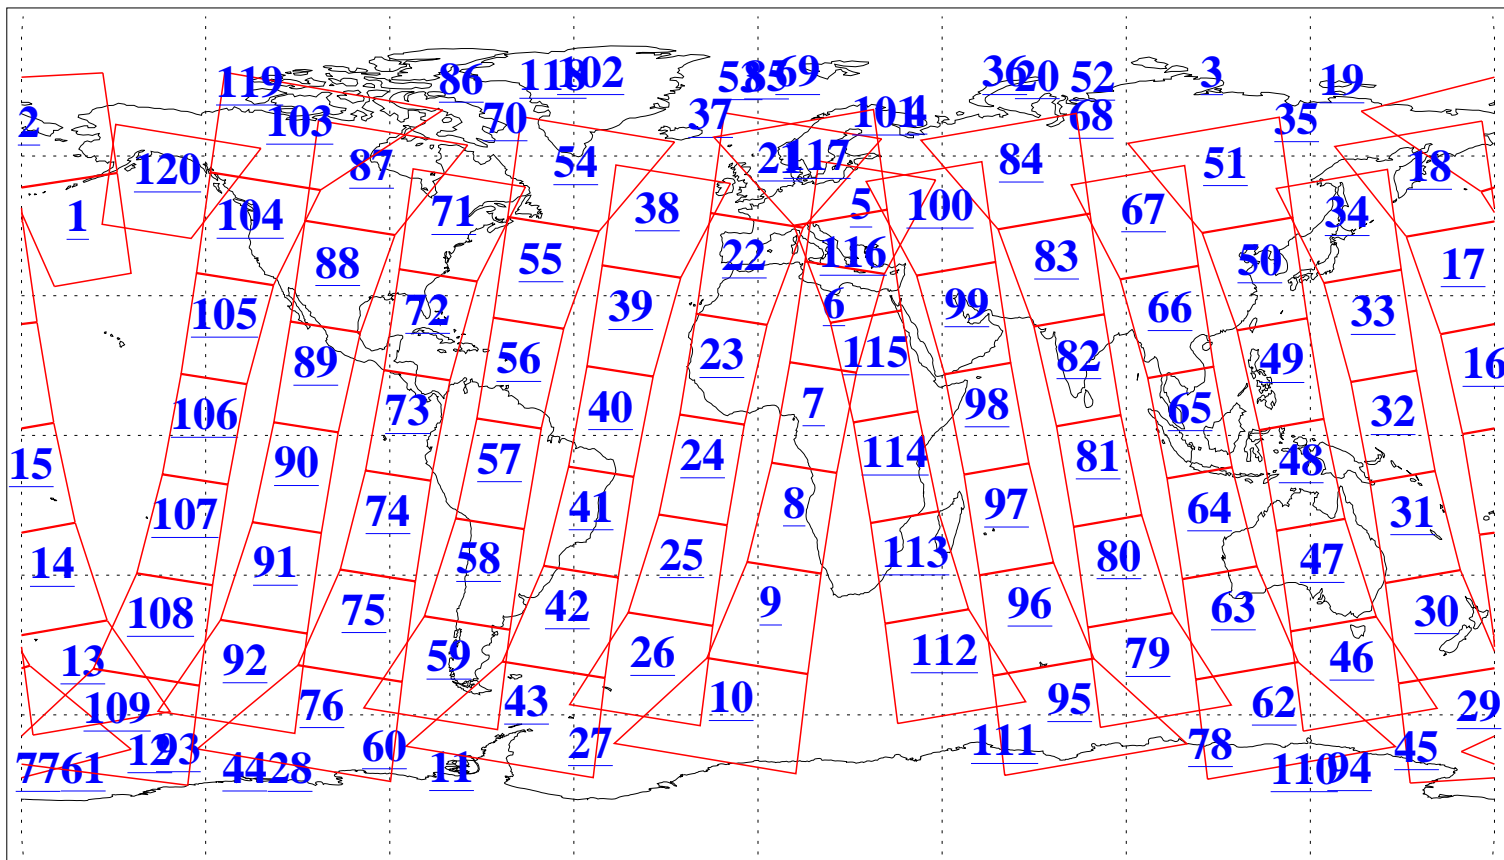

L1B Availability  
AMSU Granules: 240  
HSB Granules: 0  
AIRS Granules: 240

21 Mar 2015  
DoY 80  
Aqua Day 4704  
Granules: 1 to 120

Granules: 121 to 240

Legend: AMSU Available, HSB Available, AIRS Available

L1B Availability  
AMSU Granules: 240  
HSB Granules: 0  
AIRS Granules: 240

21 Mar 2015  
DoY 80  
Aqua Day 4704

Ascending Granules

Descending Granules

Legend: AMSU Available, HSB Available, AIRS Available