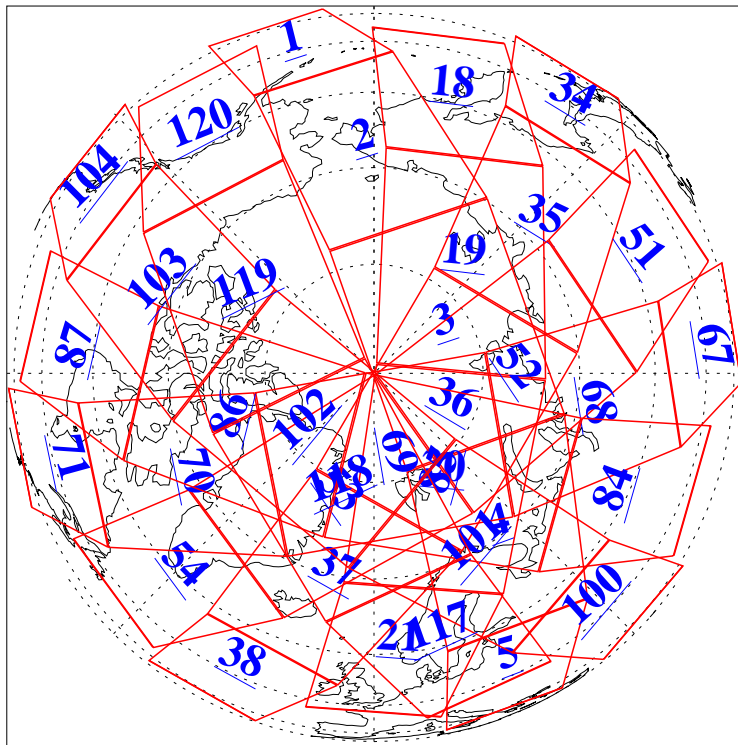

L1B Availability  
AMSU Granules: 240  
HSB Granules: 0  
AIRS Granules: 240

21 Mar 2015  
DoY 80  
Aqua Day 4704  
Granules: 1 to 120

Granules: 121 to 240

Legend: AMSU Available, HSB Available, AIRS Available

L1B Availability  
AMSU Granules: 240  
HSB Granules: 0  
AIRS Granules: 240

21 Mar 2015  
DoY 80  
Aqua Day 4704

Ascending Granules

Descending Granules

Legend: AMSU Available, HSB Available, AIRS Available

### Northern Hemisphere Granules