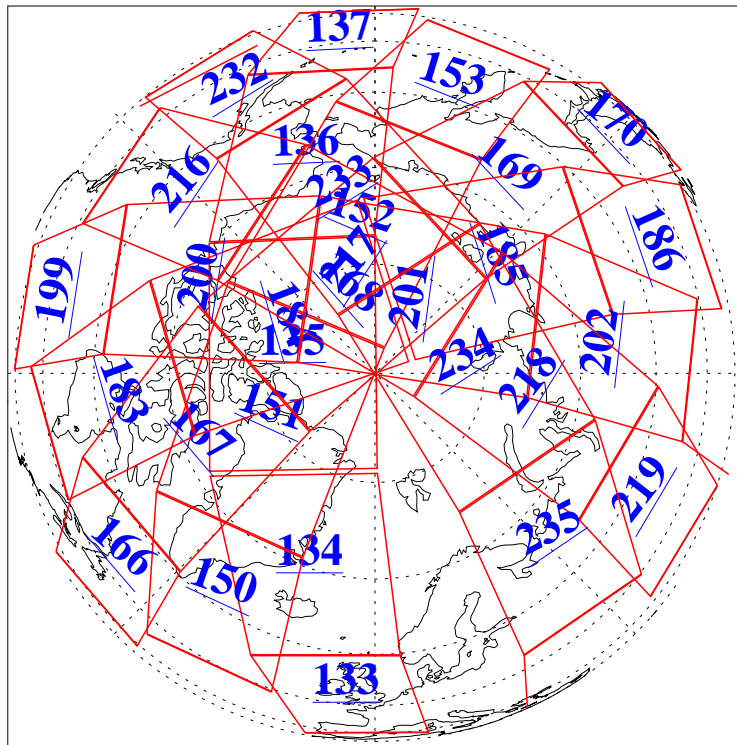

L1B Availability  
AMSU Granules: 240  
HSB Granules: 0  
AIRS Granules: 240

21 Mar 2015  
DoY 80  
Aqua Day 4704  
Granules: 1 to 120

Granules: 121 to 240

Legend: AMSU Available, HSB Available, AIRS Available

L1B Availability  
AMSU Granules: 240  
HSB Granules: 0  
AIRS Granules: 240

21 Mar 2015  
DoY 80  
Aqua Day 4704

Ascending Granules

Descending Granules

Legend: AMSU Available, HSB Available, AIRS Available

### Northern Hemisphere Granules