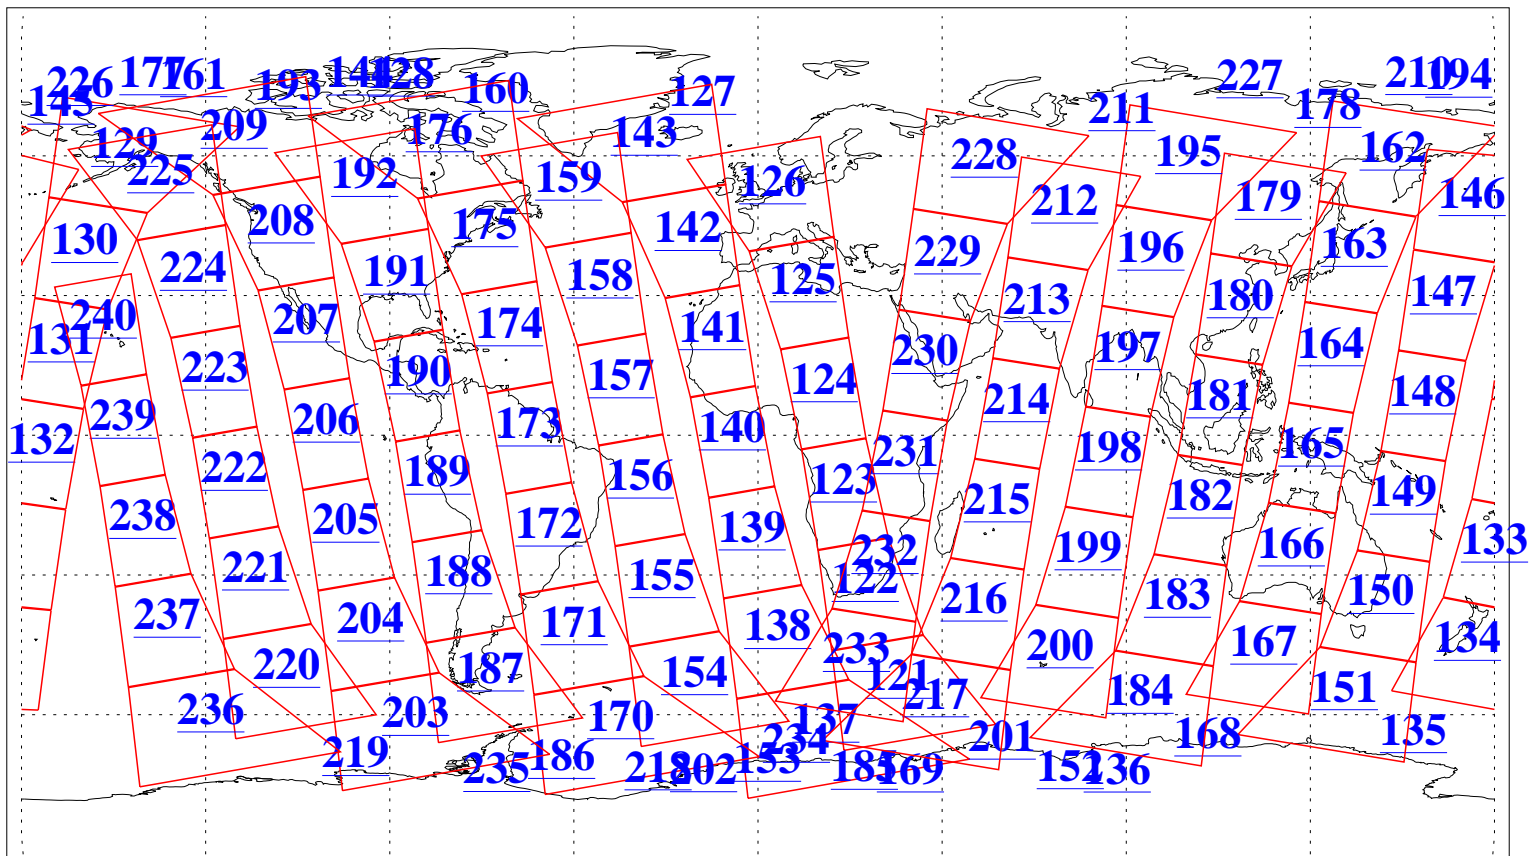

L1B Availability  
AMSU Granules: 240  
HSB Granules: 0  
AIRS Granules: 240

20 Mar 2015  
DoY 79  
Aqua Day 4703  
Granules: 1 to 120

Granules: 121 to 240

Legend: AMSU Available, HSB Available, AIRS Available

L1B Availability  
AMSU Granules: 240  
HSB Granules: 0  
AIRS Granules: 240

20 Mar 2015  
DoY 79  
Aqua Day 4703

Ascending Granules

Descending Granules

Legend: AMSU Available, HSB Available, AIRS Available

L1B Availability  
 AMSU Granules: 240  
 HSB Granules: 0  
 AIRS Granules: 240

20 Mar 2015  
 DoY 79  
 Aqua Day 4703

Northern Hemisphere Granules

Southern Hemisphere Granules

Legend: AMSU Available, HSB Available, AIRS Available