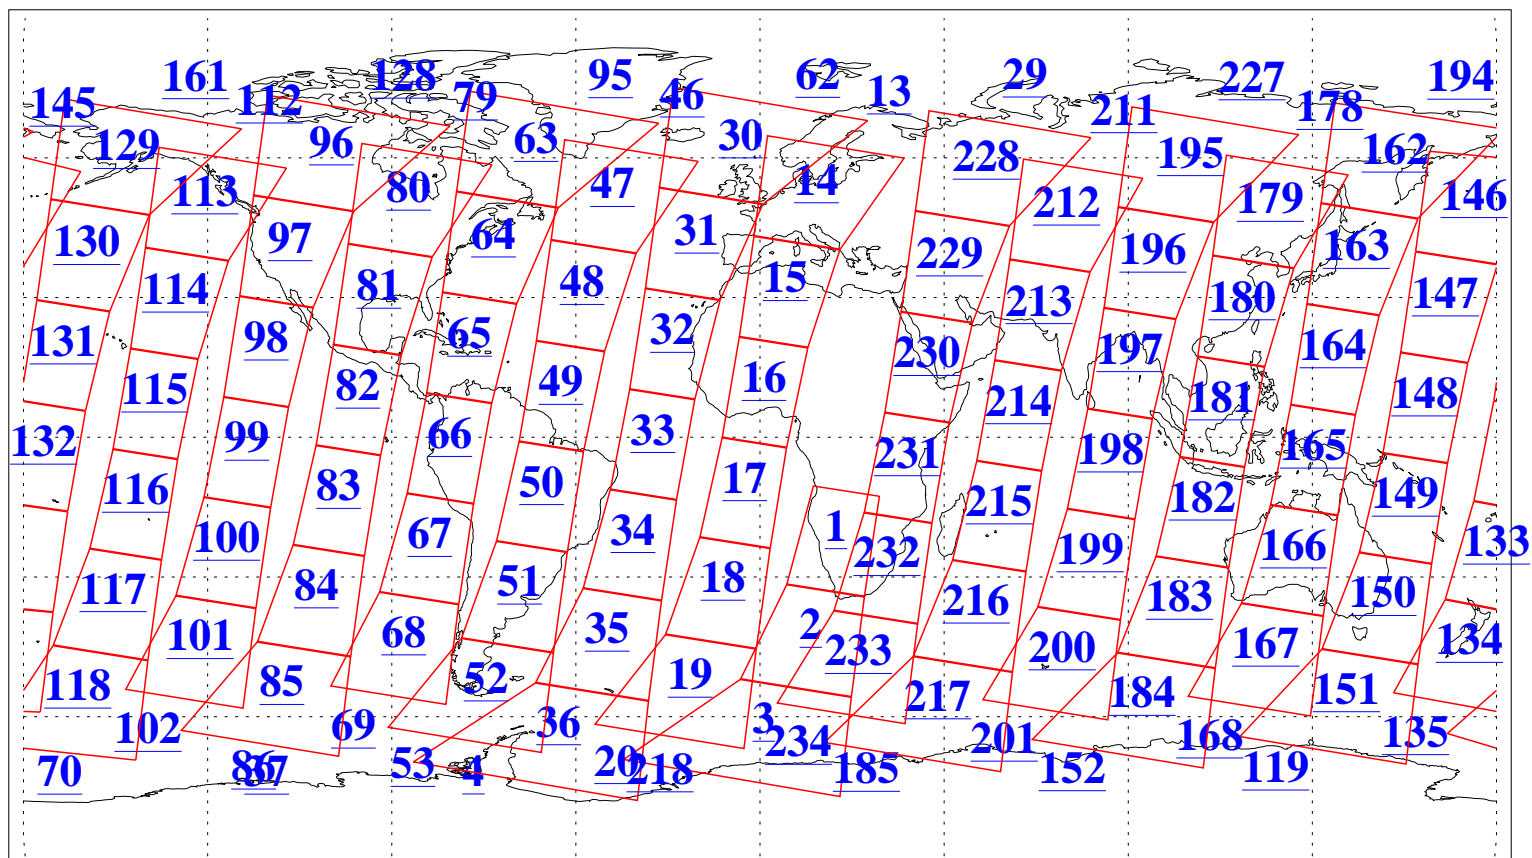

L1B Availability  
AMSU Granules: 240  
HSB Granules: 0  
AIRS Granules: 240

20 Mar 2015  
DoY 79  
Aqua Day 4703  
Granules: 1 to 120

Granules: 121 to 240

Legend: AMSU Available, HSB Available, AIRS Available

L1B Availability  
AMSU Granules: 240  
HSB Granules: 0  
AIRS Granules: 240

20 Mar 2015  
DoY 79  
Aqua Day 4703

Ascending Granules

Descending Granules

Legend: AMSU Available, HSB Available, AIRS Available

L1B Availability  
 AMSU Granules: 240  
 HSB Granules: 0  
 AIRS Granules: 240

20 Mar 2015  
 DoY 79  
 Aqua Day 4703

Northern Hemisphere Granules

Southern Hemisphere Granules

Legend: AMSU Available, HSB Available, AIRS Available