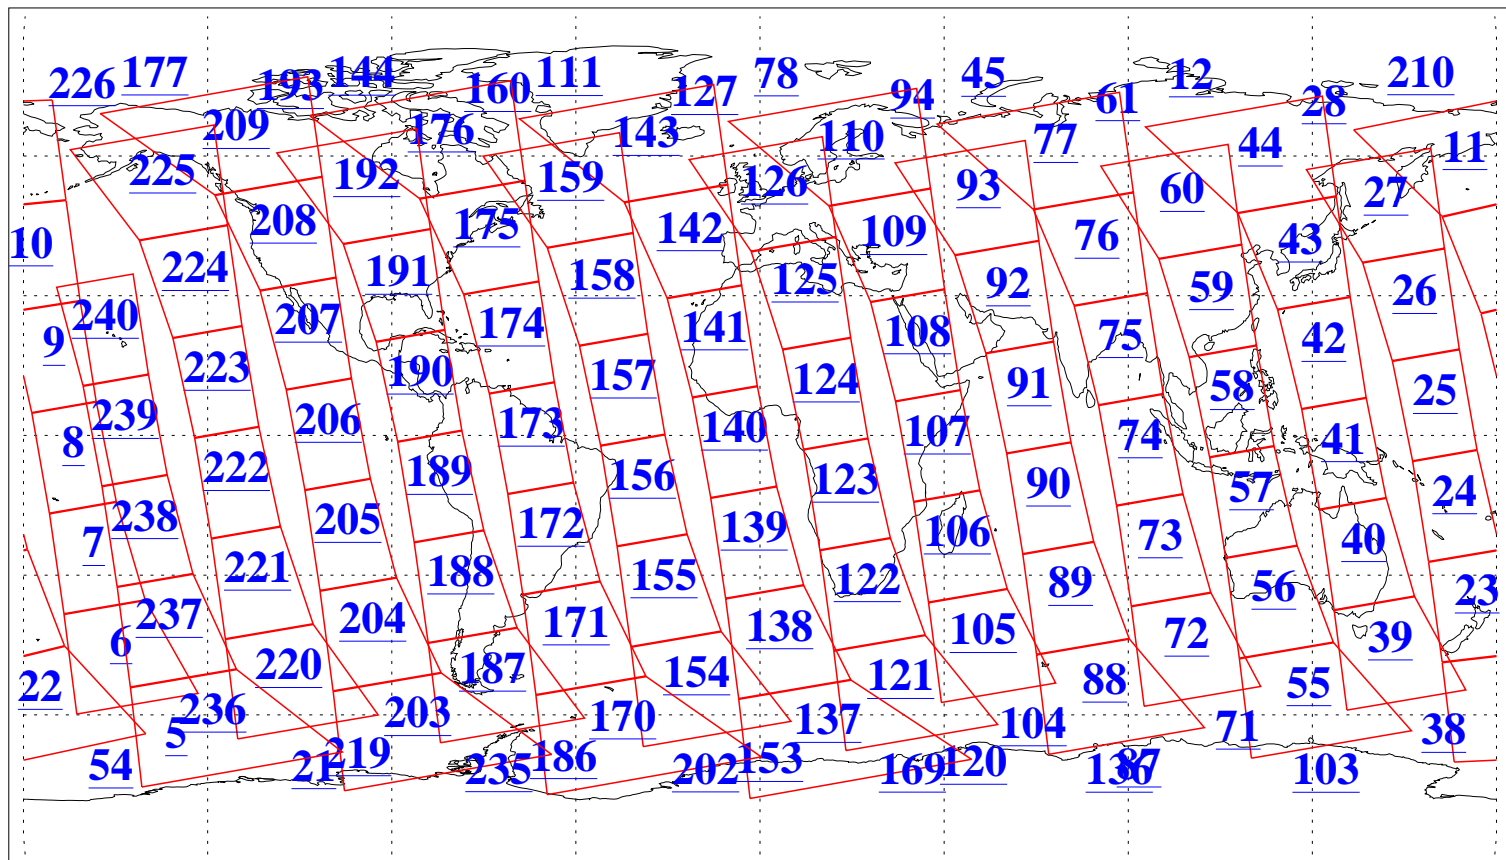

L1B Availability  
AMSU Granules: 240  
HSB Granules: 0  
AIRS Granules: 240

20 Mar 2015  
DoY 79  
Aqua Day 4703  
Granules: 1 to 120

Granules: 121 to 240

Legend: AMSU Available, HSB Available, AIRS Available

L1B Availability  
AMSU Granules: 240  
HSB Granules: 0  
AIRS Granules: 240

20 Mar 2015  
DoY 79  
Aqua Day 4703

Ascending Granules

Descending Granules

Legend: AMSU Available, HSB Available, AIRS Available

L1B Availability  
 AMSU Granules: 240  
 HSB Granules: 0  
 AIRS Granules: 240

20 Mar 2015  
 DoY 79  
 Aqua Day 4703

Northern Hemisphere Granules

Southern Hemisphere Granules

Legend: AMSU Available, HSB Available, AIRS Available