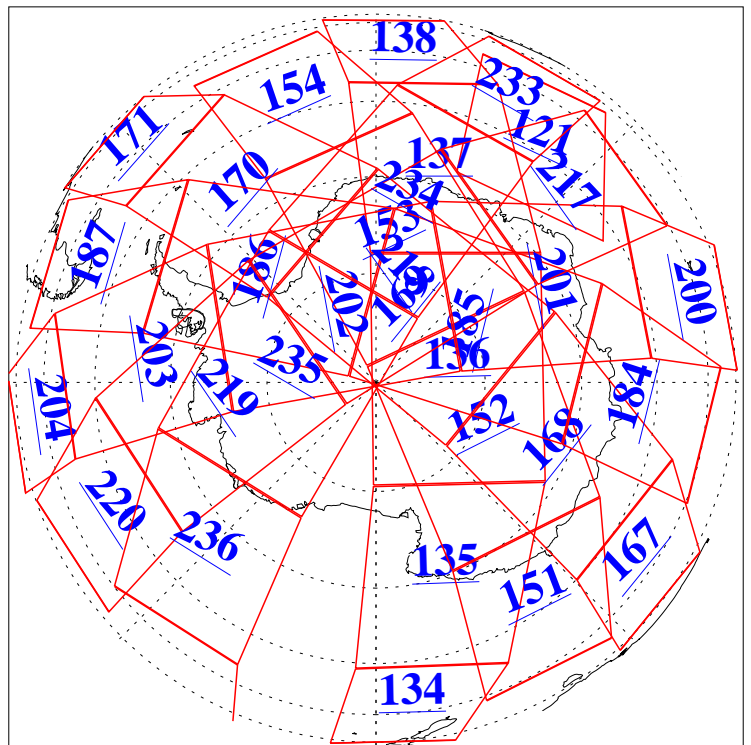

L1B Availability  
AMSU Granules: 240  
HSB Granules: 0  
AIRS Granules: 240

20 Mar 2015  
DoY 79  
Aqua Day 4703  
Granules: 1 to 120

Granules: 121 to 240

Legend: AMSU Available, HSB Available, AIRS Available

L1B Availability  
AMSU Granules: 240  
HSB Granules: 0  
AIRS Granules: 240

20 Mar 2015  
DoY 79  
Aqua Day 4703

Ascending Granules

Descending Granules

Legend: AMSU Available, HSB Available, AIRS Available

L1B Availability  
 AMSU Granules: 240  
 HSB Granules: 0  
 AIRS Granules: 240

20 Mar 2015  
 DoY 79  
 Aqua Day 4703

Northern Hemisphere Granules

Southern Hemisphere Granules

Legend: AMSU Available, HSB Available, AIRS Available