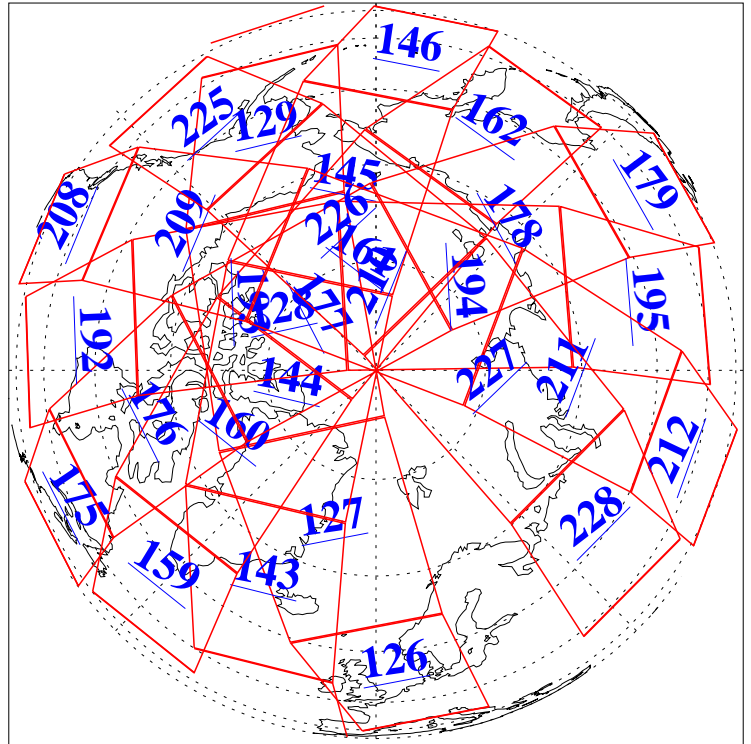

L1B Availability  
AMSU Granules: 240  
HSB Granules: 0  
AIRS Granules: 240

20 Mar 2015  
DoY 79  
Aqua Day 4703

Ascending Granules

Descending Granules

Legend: AMSU Available, HSB Available, AIRS Available

L1B Availability  
 AMSU Granules: 240  
 HSB Granules: 0  
 AIRS Granules: 240

20 Mar 2015  
 DoY 79  
 Aqua Day 4703

Northern Hemisphere Granules

Southern Hemisphere Granules

Legend: AMSU Available, HSB Available, AIRS Available