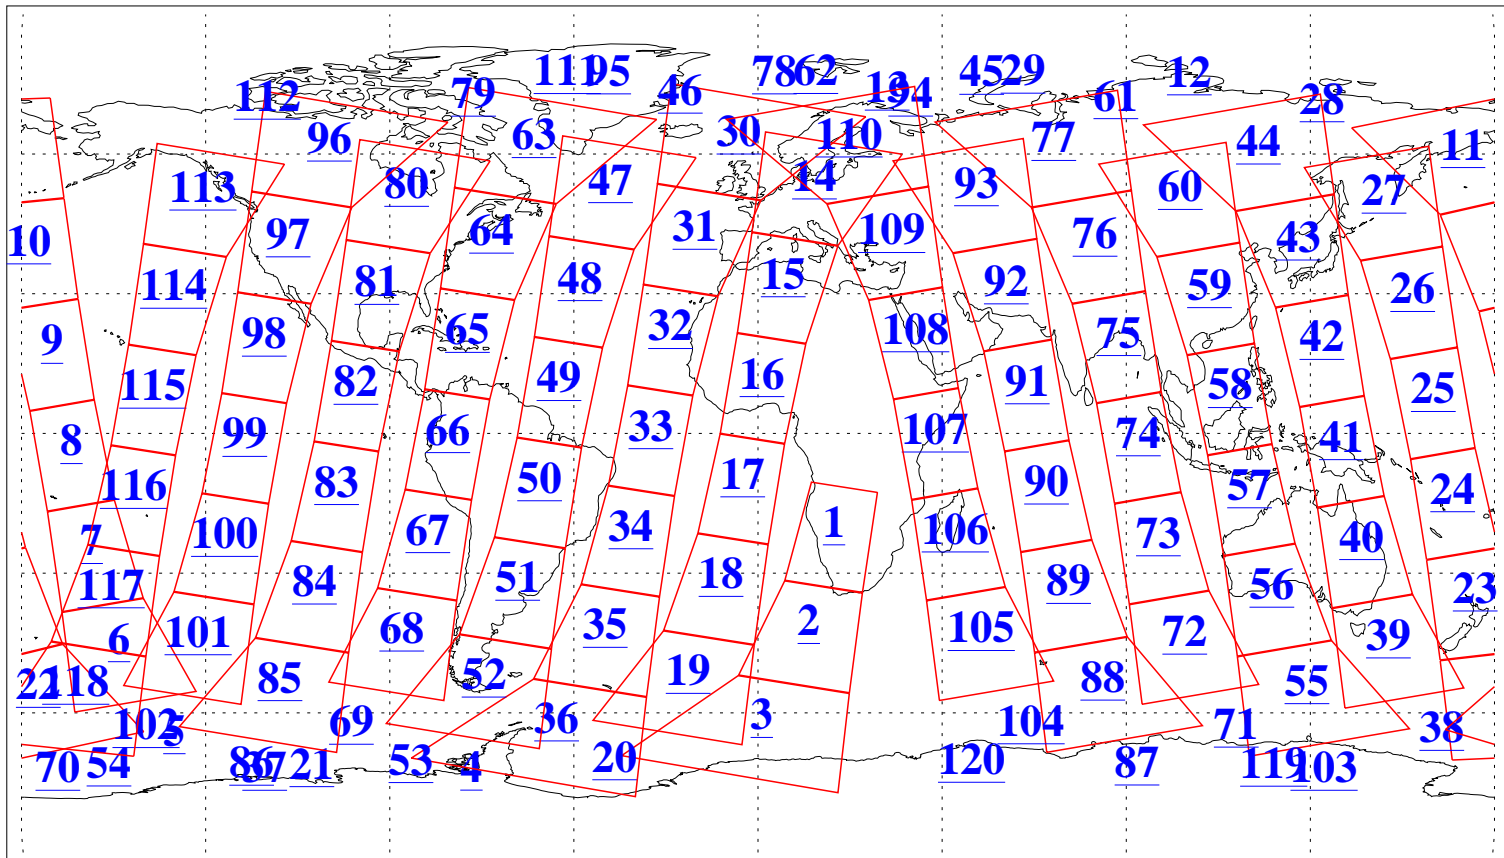

L1B Availability  
AMSU Granules: 240  
HSB Granules: 0  
AIRS Granules: 240

20 Mar 2015  
DoY 79  
Aqua Day 4703  
Granules: 1 to 120

Granules: 121 to 240

Legend: AMSU Available, HSB Available, AIRS Available

L1B Availability  
AMSU Granules: 240  
HSB Granules: 0  
AIRS Granules: 240

20 Mar 2015  
DoY 79  
Aqua Day 4703

Ascending Granules

Descending Granules

Legend: AMSU Available, HSB Available, AIRS Available

L1B Availability  
 AMSU Granules: 240  
 HSB Granules: 0  
 AIRS Granules: 240

20 Mar 2015  
 DoY 79  
 Aqua Day 4703

Northern Hemisphere Granules

Southern Hemisphere Granules

Legend: AMSU Available, HSB Available, AIRS Available