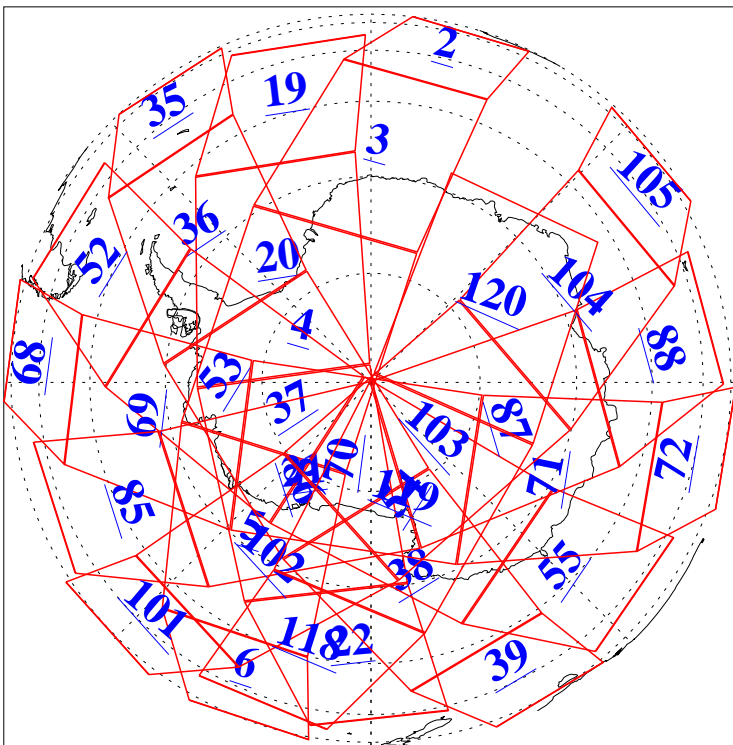

L1B Availability  
AMSU Granules: 240  
HSB Granules: 0  
AIRS Granules: 240

20 Mar 2015  
DoY 79  
Aqua Day 4703  
Granules: 1 to 120

Granules: 121 to 240

Legend: AMSU Available, HSB Available, AIRS Available

L1B Availability  
AMSU Granules: 240  
HSB Granules: 0  
AIRS Granules: 240

20 Mar 2015  
DoY 79  
Aqua Day 4703

Ascending Granules

Descending Granules

Legend: AMSU Available, HSB Available, AIRS Available

L1B Availability  
 AMSU Granules: 240  
 HSB Granules: 0  
 AIRS Granules: 240

20 Mar 2015  
 DoY 79  
 Aqua Day 4703

Northern Hemisphere Granules

Southern Hemisphere Granules

Legend: AMSU Available, HSB Available, AIRS Available