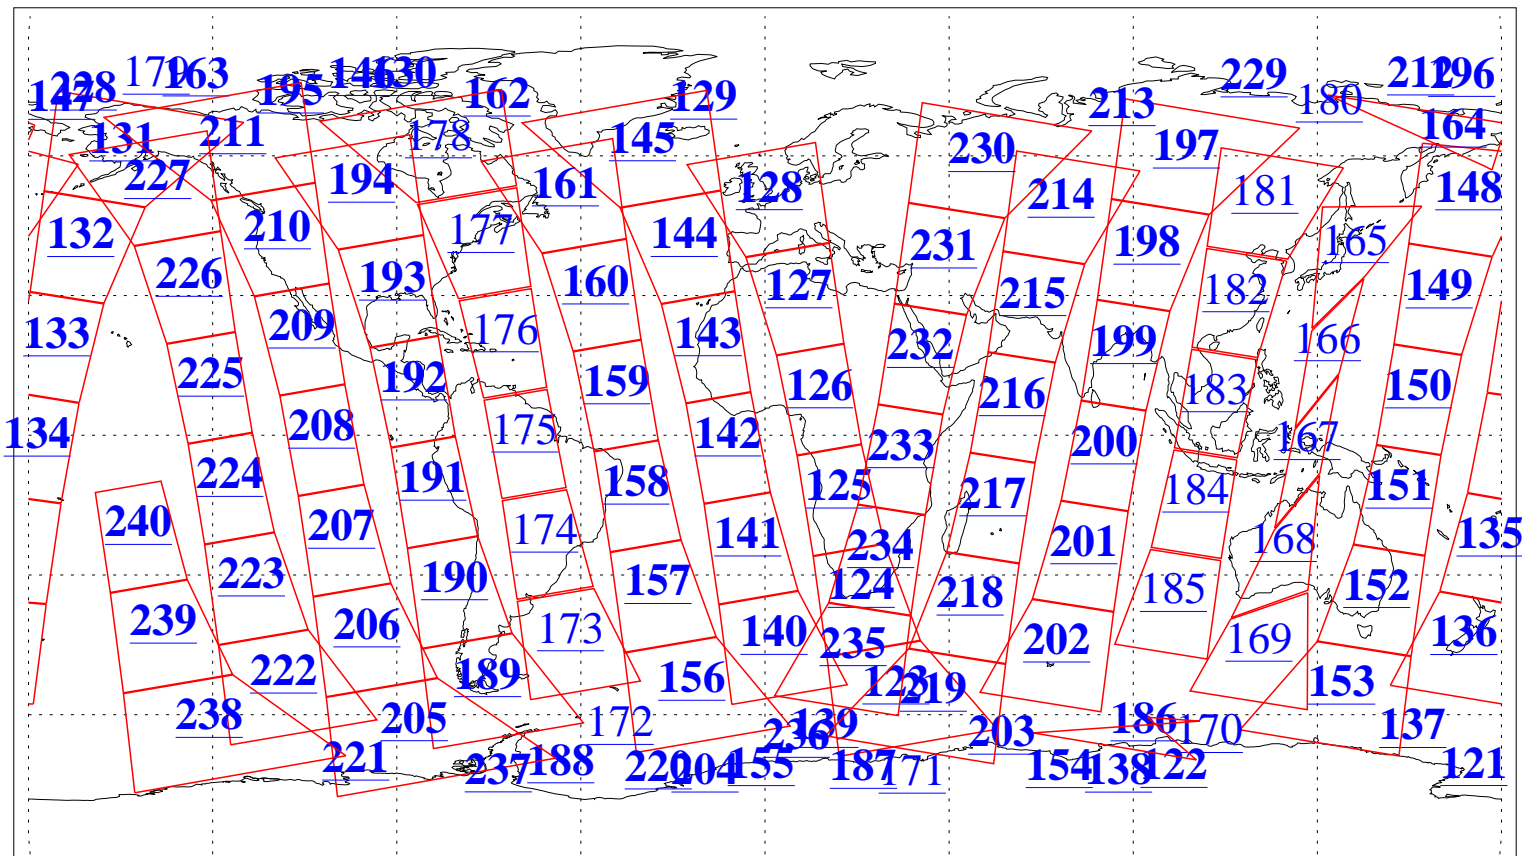

L1B Availability
AMSU Granules: 240
HSB Granules: 0
AIRS Granules: 219

18 Mar 2015
DoY 77
Aqua Day 4701
Granules: 1 to 120

Granules: 121 to 240

Legend: AMSU Available, HSB Available, AIRS Available

L1B Availability
AMSU Granules: 240
HSB Granules: 0
AIRS Granules: 219

18 Mar 2015
DoY 77
Aqua Day 4701
Ascending Granules

Descending Granules

Legend: AMSU Available, HSB Available, AIRS Available

L1B Availability
 AMSU Granules: 240
 HSB Granules: 0
 AIRS Granules: 219

18 Mar 2015
 DoY 77
 Aqua Day 4701

Northern Hemisphere Granules

Southern Hemisphere Granules

Legend: AMSU Available, HSB Available, AIRS Available