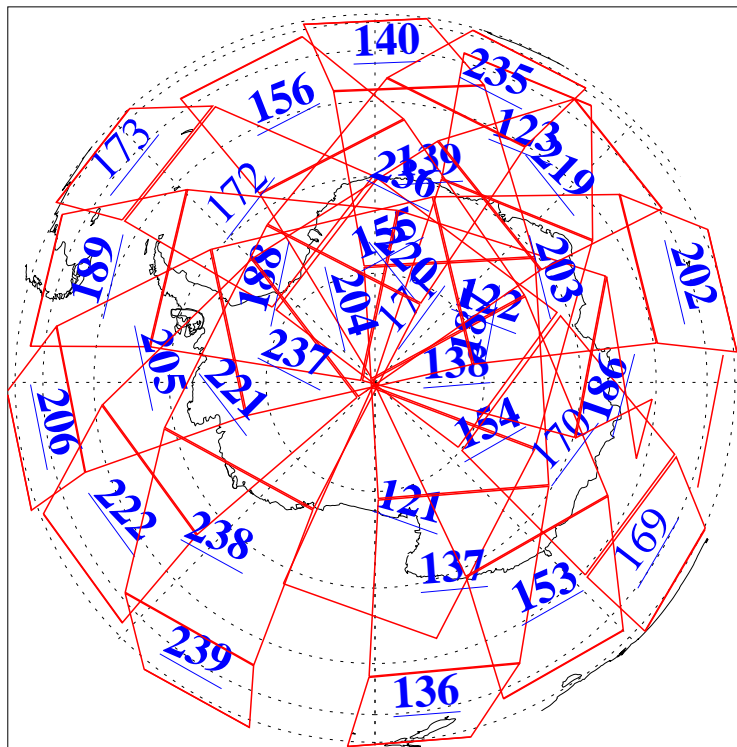

L1B Availability
AMSU Granules: 240
HSB Granules: 0
AIRS Granules: 219

18 Mar 2015
DoY 77
Aqua Day 4701
Granules: 1 to 120

Granules: 121 to 240

Legend: AMSU Available, HSB Available, AIRS Available

L1B Availability
AMSU Granules: 240
HSB Granules: 0
AIRS Granules: 219

18 Mar 2015
DoY 77
Aqua Day 4701
Ascending Granules

Descending Granules

Legend: AMSU Available, HSB Available, AIRS Available

L1B Availability
 AMSU Granules: 240
 HSB Granules: 0
 AIRS Granules: 219

18 Mar 2015
 DoY 77
 Aqua Day 4701

Northern Hemisphere Granules

Southern Hemisphere Granules

Legend: AMSU Available, HSB Available, AIRS Available