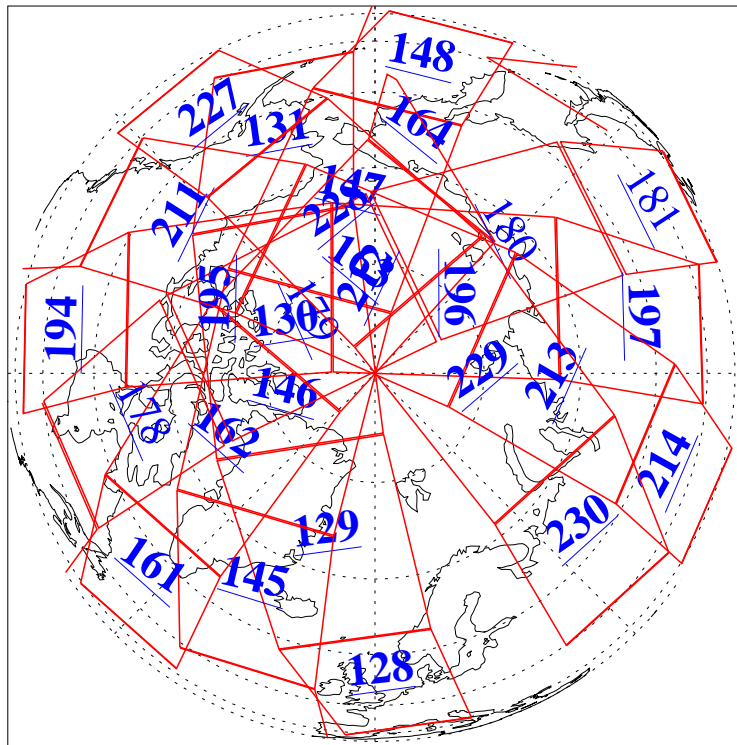

L1B Availability
AMSU Granules: 240
HSB Granules: 0
AIRS Granules: 219

18 Mar 2015
DoY 77
Aqua Day 4701
Granules: 1 to 120

Granules: 121 to 240

Legend: AMSU Available, HSB Available, AIRS Available

L1B Availability
AMSU Granules: 240
HSB Granules: 0
AIRS Granules: 219

18 Mar 2015
DoY 77
Aqua Day 4701
Ascending Granules

Descending Granules

Legend: AMSU Available, HSB Available, AIRS Available

L1B Availability
 AMSU Granules: 240
 HSB Granules: 0
 AIRS Granules: 219

18 Mar 2015
 DoY 77
 Aqua Day 4701

Northern Hemisphere Granules

Southern Hemisphere Granules

Legend: AMSU Available, HSB Available, AIRS Available