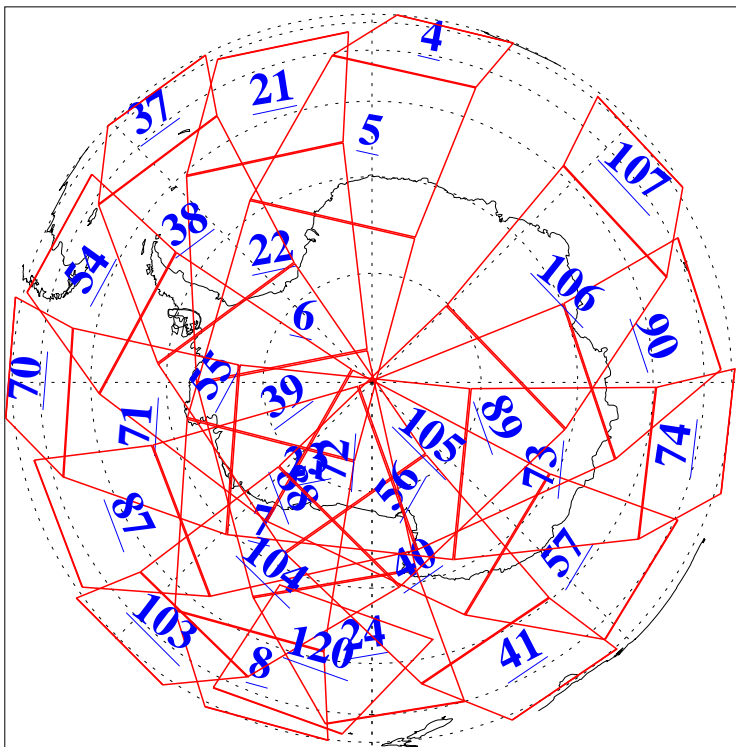

L1B Availability
AMSU Granules: 240
HSB Granules: 0
AIRS Granules: 219

18 Mar 2015
DoY 77
Aqua Day 4701
Granules: 1 to 120

Granules: 121 to 240

Legend: AMSU Available, HSB Available, AIRS Available

L1B Availability
AMSU Granules: 240
HSB Granules: 0
AIRS Granules: 219

18 Mar 2015
DoY 77
Aqua Day 4701
Ascending Granules

Descending Granules

Legend: AMSU Available, HSB Available, AIRS Available

L1B Availability
 AMSU Granules: 240
 HSB Granules: 0
 AIRS Granules: 219

18 Mar 2015
 DoY 77
 Aqua Day 4701

Northern Hemisphere Granules

Southern Hemisphere Granules

Legend: AMSU Available, HSB Available, AIRS Available