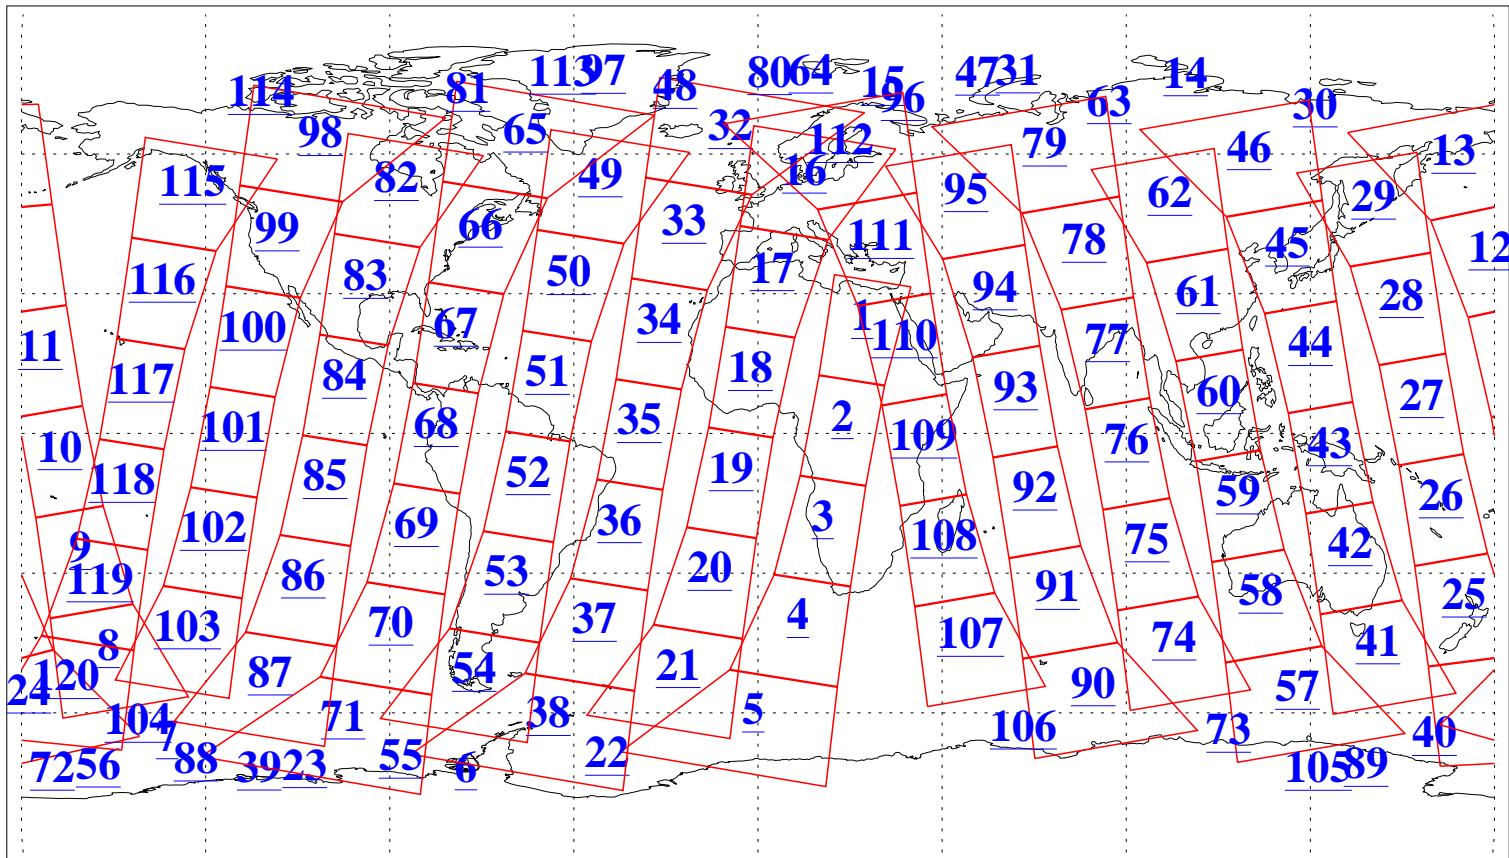

L1B Availability
AMSU Granules: 240
HSB Granules: 0
AIRS Granules: 219

18 Mar 2015
DoY 77
Aqua Day 4701
Granules: 1 to 120

Granules: 121 to 240

Legend: AMSU Available, HSB Available, AIRS Available

L1B Availability
AMSU Granules: 240
HSB Granules: 0
AIRS Granules: 219

18 Mar 2015
DoY 77
Aqua Day 4701
Ascending Granules

Descending Granules

Legend: AMSU Available, HSB Available, AIRS Available

L1B Availability
 AMSU Granules: 240
 HSB Granules: 0
 AIRS Granules: 219

18 Mar 2015
 DoY 77
 Aqua Day 4701

Northern Hemisphere Granules

Southern Hemisphere Granules

Legend: AMSU Available, HSB Available, AIRS Available