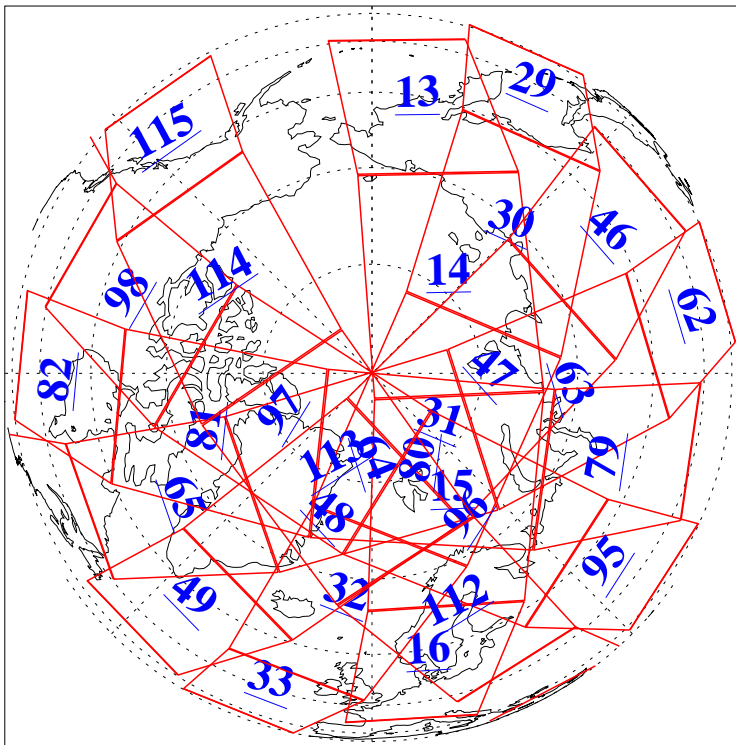

L1B Availability
AMSU Granules: 240
HSB Granules: 0
AIRS Granules: 219

18 Mar 2015
DoY 77
Aqua Day 4701
Granules: 1 to 120

Granules: 121 to 240

Legend: AMSU Available, HSB Available, AIRS Available

L1B Availability
AMSU Granules: 240
HSB Granules: 0
AIRS Granules: 219

18 Mar 2015
DoY 77
Aqua Day 4701
Ascending Granules

Descending Granules

Legend: AMSU Available, HSB Available, AIRS Available

L1B Availability
 AMSU Granules: 240
 HSB Granules: 0
 AIRS Granules: 219

18 Mar 2015
 DoY 77
 Aqua Day 4701

Northern Hemisphere Granules

Southern Hemisphere Granules

Legend: AMSU Available, HSB Available, AIRS Available