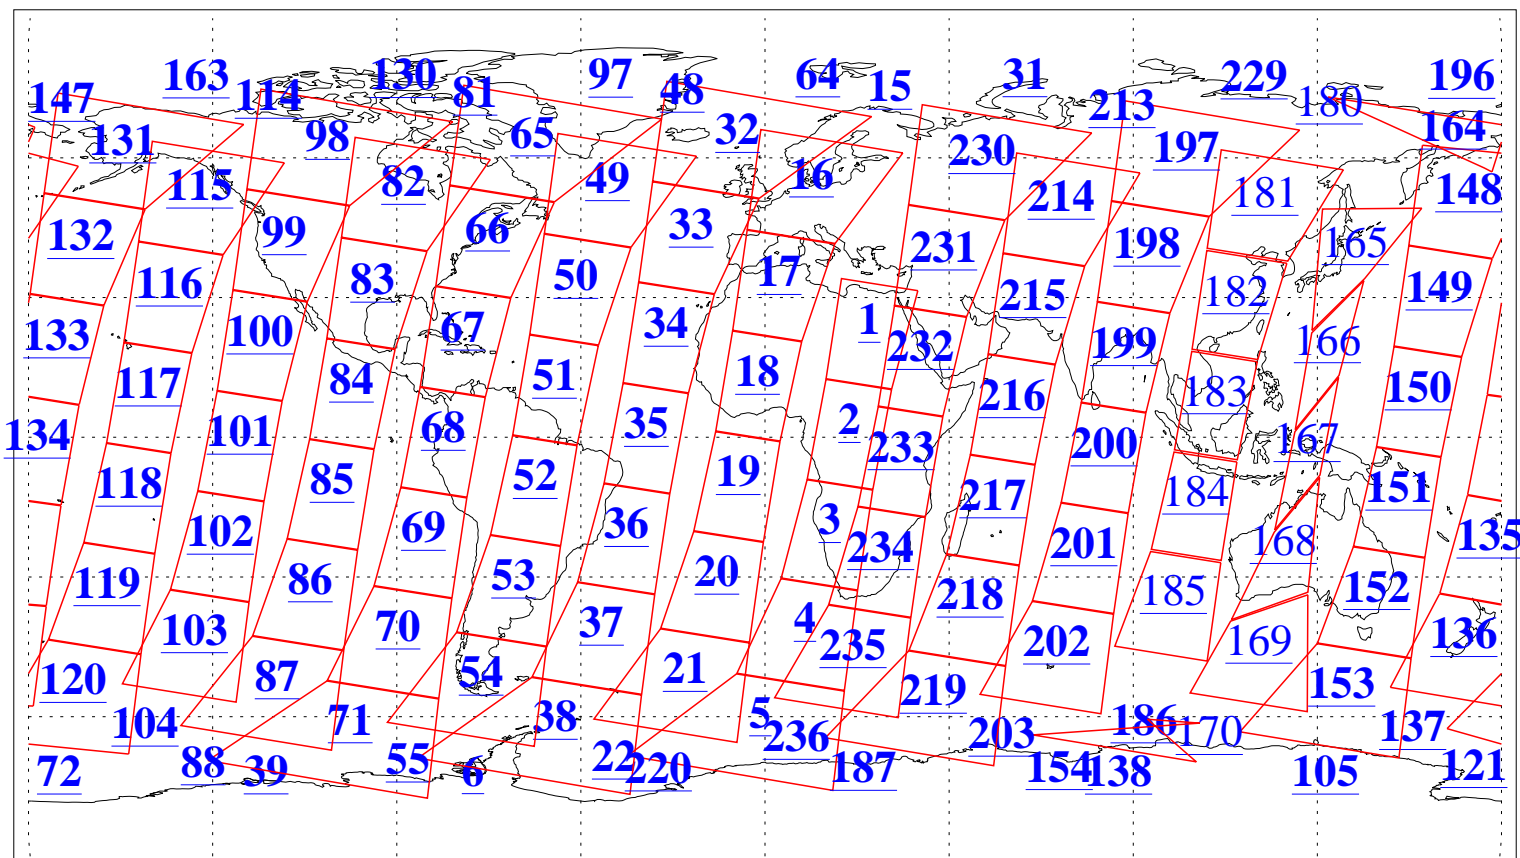

L1B Availability
AMSU Granules: 240
HSB Granules: 0
AIRS Granules: 219

18 Mar 2015
DoY 77
Aqua Day 4701
Granules: 1 to 120

Granules: 121 to 240

Legend: AMSU Available, HSB Available, AIRS Available

L1B Availability
AMSU Granules: 240
HSB Granules: 0
AIRS Granules: 219

18 Mar 2015
DoY 77
Aqua Day 4701
Ascending Granules

Descending Granules

Legend: AMSU Available, HSB Available, AIRS Available

L1B Availability
 AMSU Granules: 240
 HSB Granules: 0
 AIRS Granules: 219

18 Mar 2015
 DoY 77
 Aqua Day 4701

Northern Hemisphere Granules

Southern Hemisphere Granules

Legend: AMSU Available, HSB Available, AIRS Available