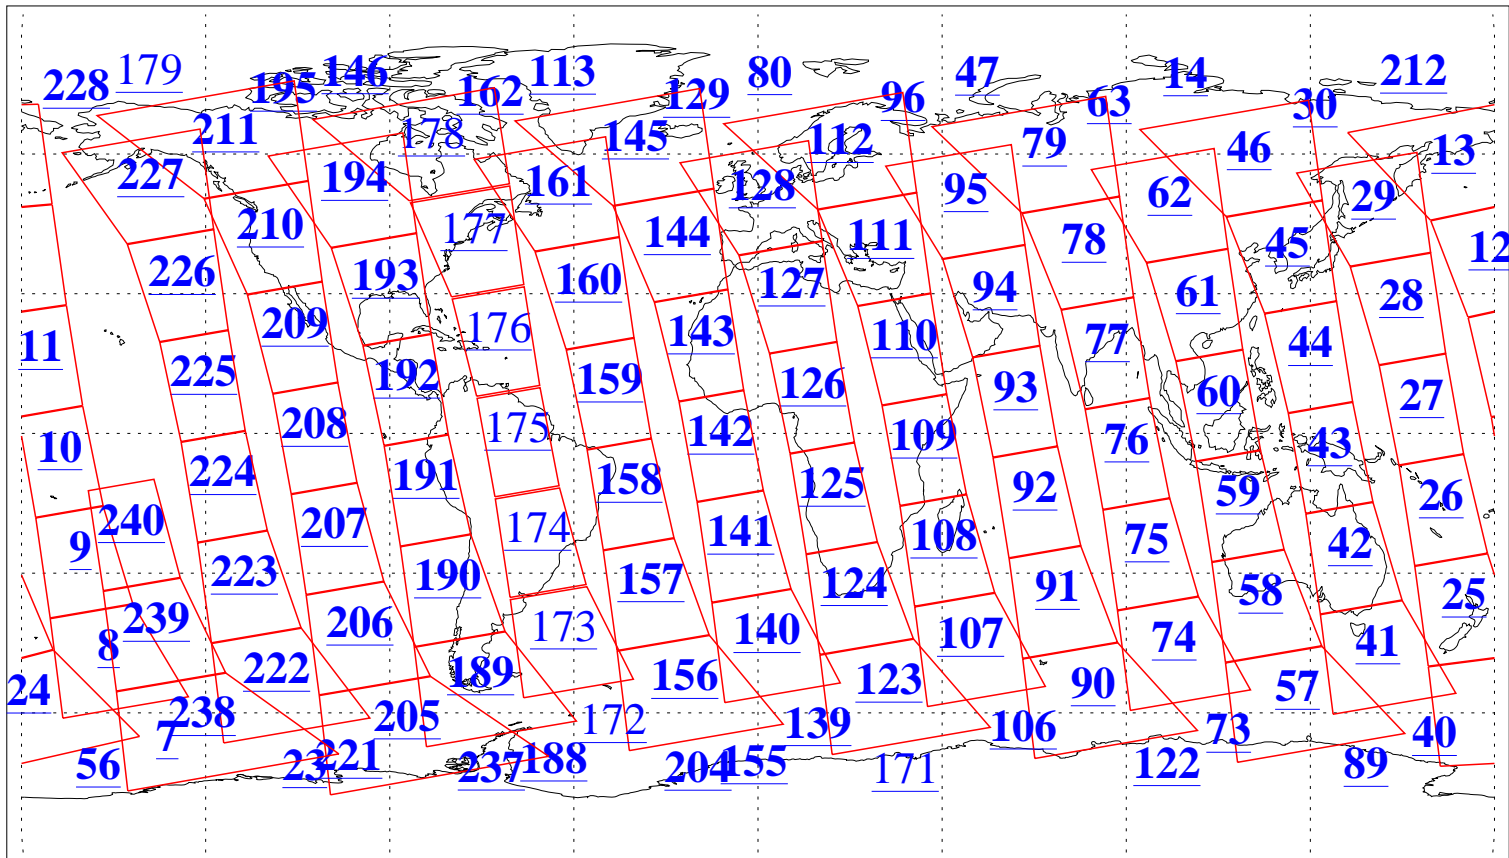

L1B Availability
AMSU Granules: 240
HSB Granules: 0
AIRS Granules: 219

18 Mar 2015
DoY 77
Aqua Day 4701
Granules: 1 to 120

Granules: 121 to 240

Legend: AMSU Available, HSB Available, AIRS Available

L1B Availability
AMSU Granules: 240
HSB Granules: 0
AIRS Granules: 219

18 Mar 2015
DoY 77
Aqua Day 4701
Ascending Granules

Descending Granules

Legend: AMSU Available, HSB Available, AIRS Available

L1B Availability
 AMSU Granules: 240
 HSB Granules: 0
 AIRS Granules: 219

18 Mar 2015
 DoY 77
 Aqua Day 4701

Northern Hemisphere Granules

Southern Hemisphere Granules

Legend: AMSU Available, HSB Available, AIRS Available