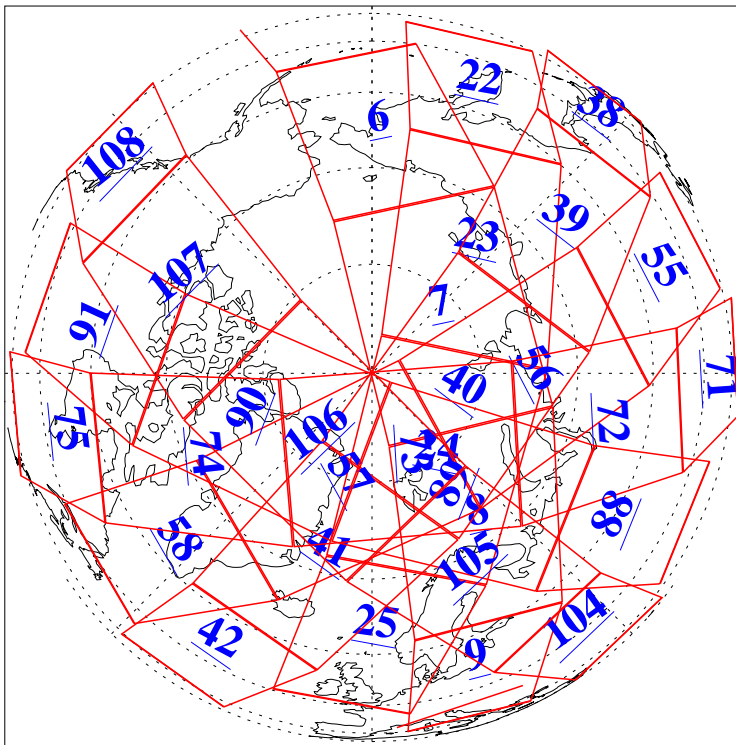

L1B Availability  
AMSU Granules: 240  
HSB Granules: 0  
AIRS Granules: 240

17 Mar 2015  
DoY 76  
Aqua Day 4700  
Granules: 1 to 120

Granules: 121 to 240

Legend: AMSU Available, HSB Available, AIRS Available

L1B Availability  
AMSU Granules: 240  
HSB Granules: 0  
AIRS Granules: 240

17 Mar 2015  
DoY 76  
Aqua Day 4700  
Ascending Granules

Descending Granules

Legend: AMSU Available, HSB Available, AIRS Available

### Northern Hemisphere Granules