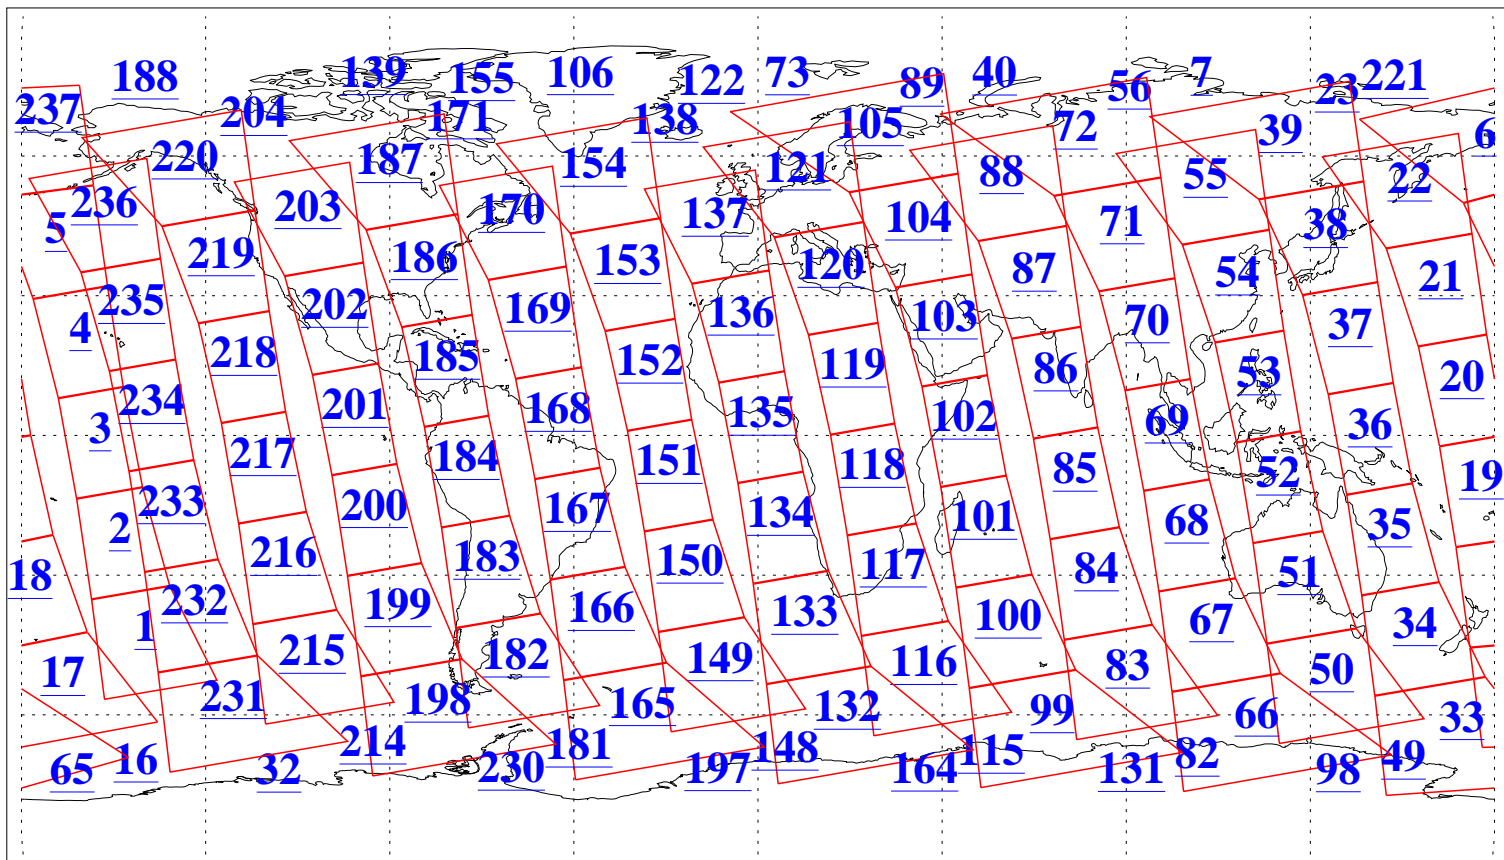

L1B Availability  
AMSU Granules: 240  
HSB Granules: 0  
AIRS Granules: 240

17 Mar 2015  
DoY 76  
Aqua Day 4700  
Granules: 1 to 120

Granules: 121 to 240

Legend: AMSU Available, HSB Available, AIRS Available

L1B Availability  
AMSU Granules: 240  
HSB Granules: 0  
AIRS Granules: 240

17 Mar 2015  
DoY 76  
Aqua Day 4700  
Ascending Granules

Descending Granules

Legend: AMSU Available, HSB Available, AIRS Available