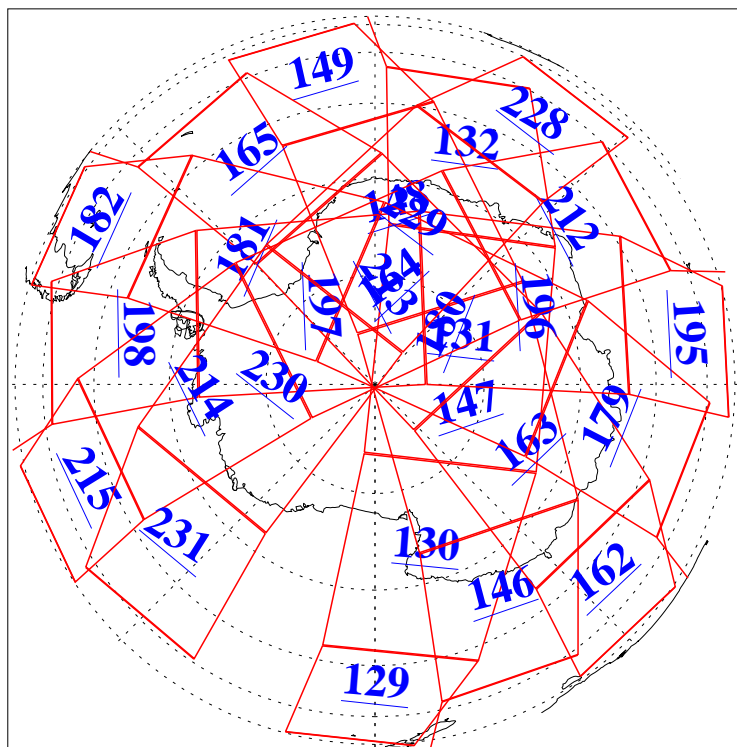

Legend: AMSU Available, HSB Available, AIRS Available