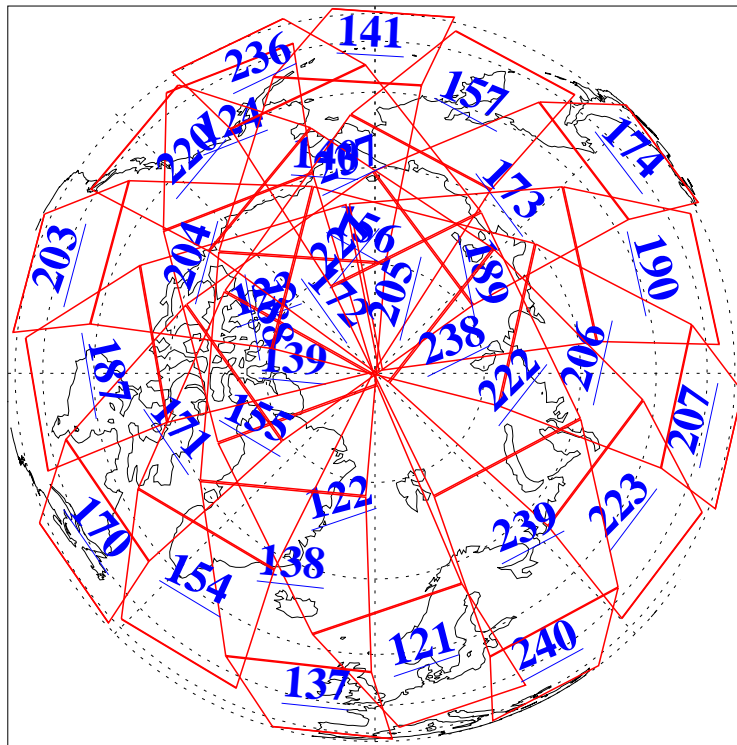

L1B Availability  
AMSU Granules: 240  
HSB Granules: 0  
AIRS Granules: 240

17 Mar 2015  
DoY 76  
Aqua Day 4700  
Ascending Granules

Descending Granules

Legend: AMSU Available, HSB Available, AIRS Available

### Northern Hemisphere Granules