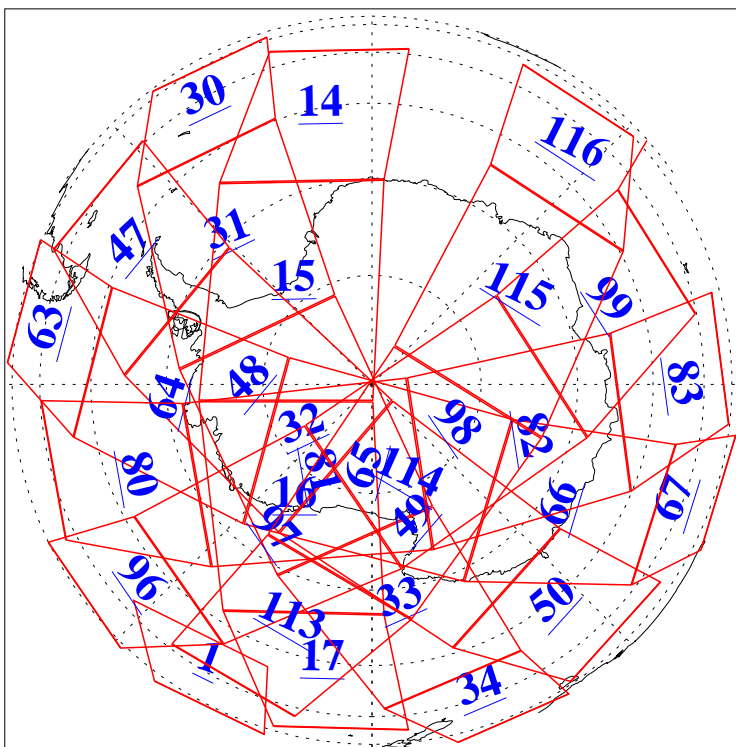

Legend: AMSU Available, HSB Available, AIRS Available