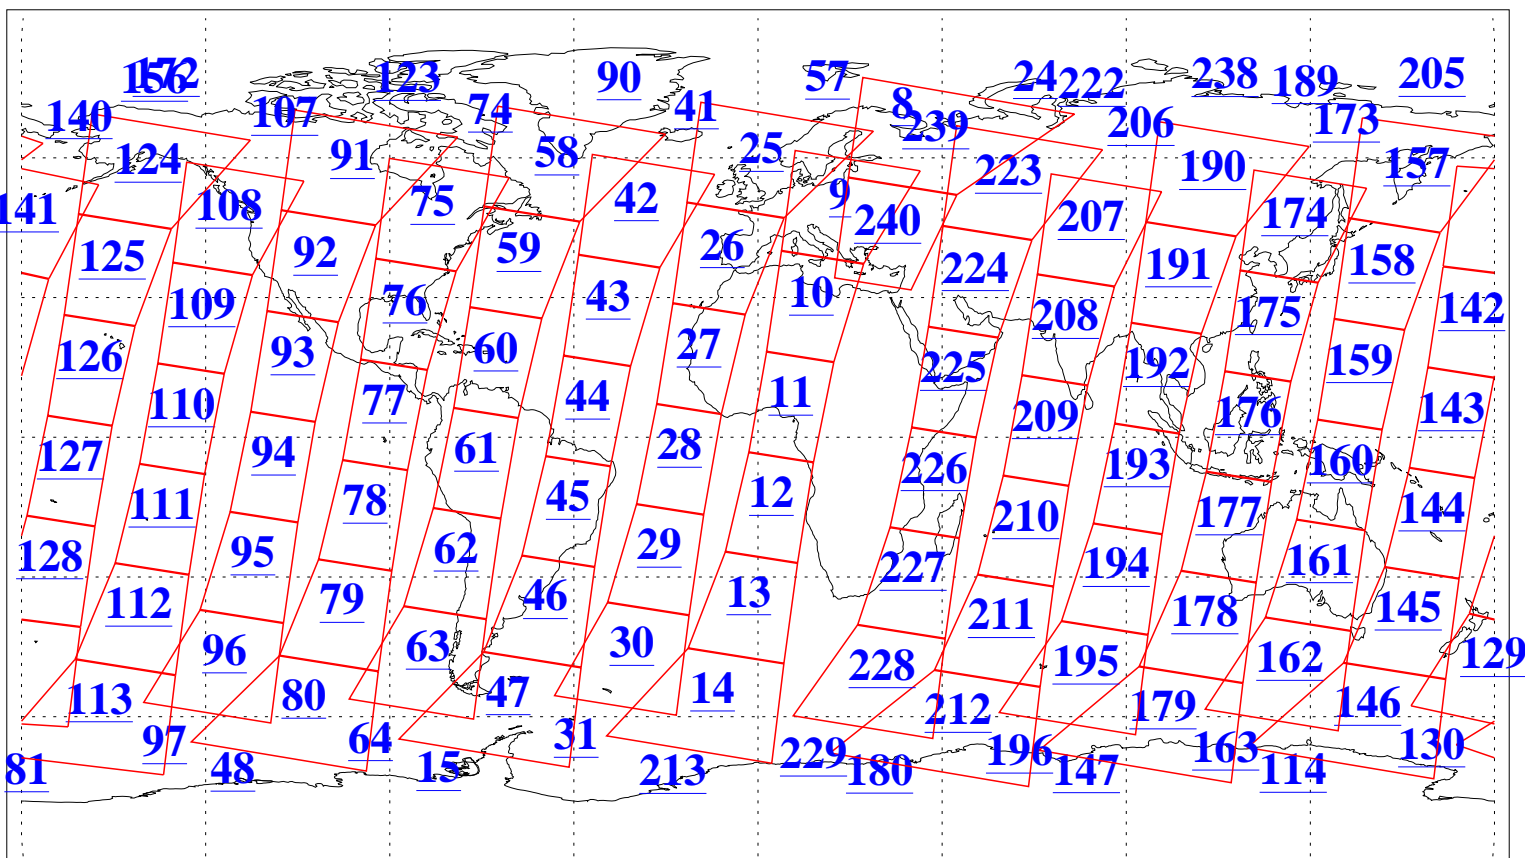

L1B Availability  
AMSU Granules: 240  
HSB Granules: 0  
AIRS Granules: 240

17 Mar 2015  
DoY 76  
Aqua Day 4700  
Granules: 1 to 120

Granules: 121 to 240

Legend: AMSU Available, HSB Available, AIRS Available

L1B Availability  
AMSU Granules: 240  
HSB Granules: 0  
AIRS Granules: 240

17 Mar 2015  
DoY 76  
Aqua Day 4700  
Ascending Granules

Descending Granules

Legend: AMSU Available, HSB Available, AIRS Available