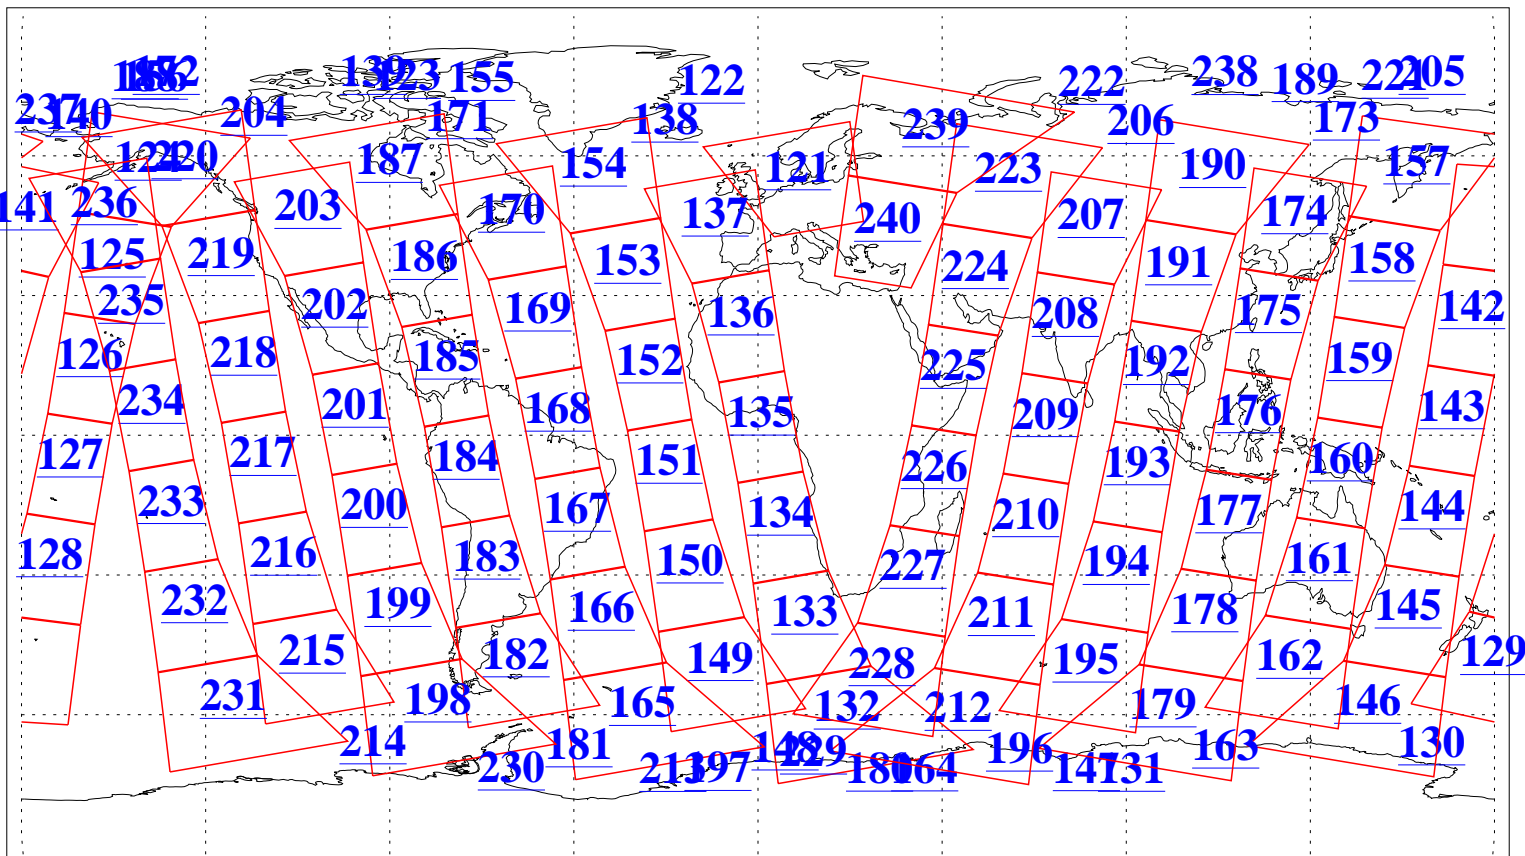

L1B Availability  
AMSU Granules: 240  
HSB Granules: 0  
AIRS Granules: 240

17 Mar 2015  
DoY 76  
Aqua Day 4700  
Granules: 1 to 120

Granules: 121 to 240

Legend: AMSU Available, HSB Available, AIRS Available

L1B Availability  
AMSU Granules: 240  
HSB Granules: 0  
AIRS Granules: 240

17 Mar 2015  
DoY 76  
Aqua Day 4700  
Ascending Granules

Descending Granules

Legend: AMSU Available, HSB Available, AIRS Available