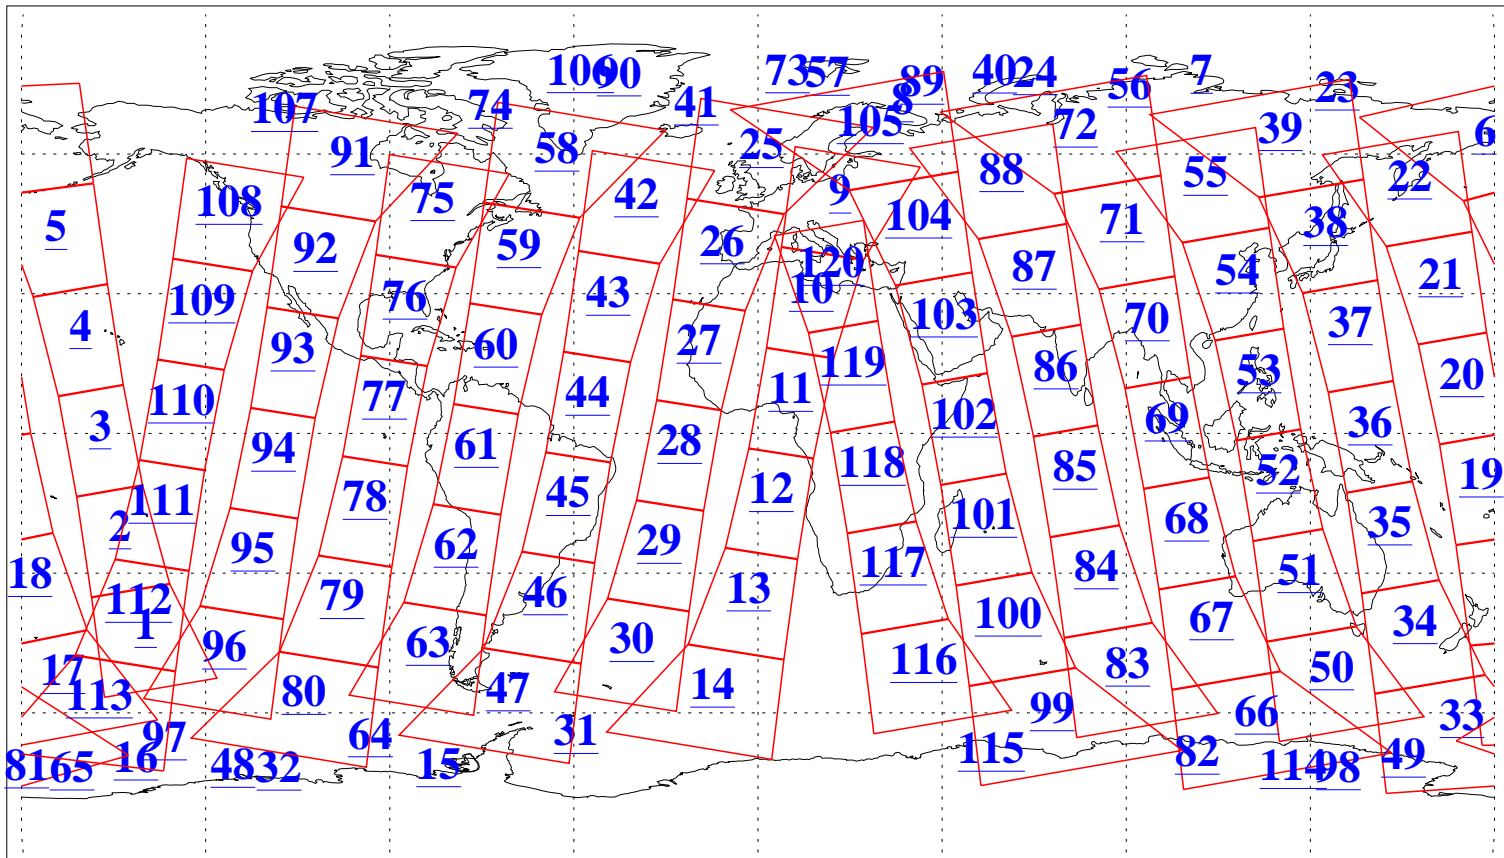

L1B Availability  
AMSU Granules: 240  
HSB Granules: 0  
AIRS Granules: 240

17 Mar 2015  
DoY 76  
Aqua Day 4700  
Granules: 1 to 120

Granules: 121 to 240

Legend: AMSU Available, HSB Available, AIRS Available

L1B Availability  
AMSU Granules: 240  
HSB Granules: 0  
AIRS Granules: 240

17 Mar 2015  
DoY 76  
Aqua Day 4700  
Ascending Granules

Descending Granules

Legend: AMSU Available, HSB Available, AIRS Available