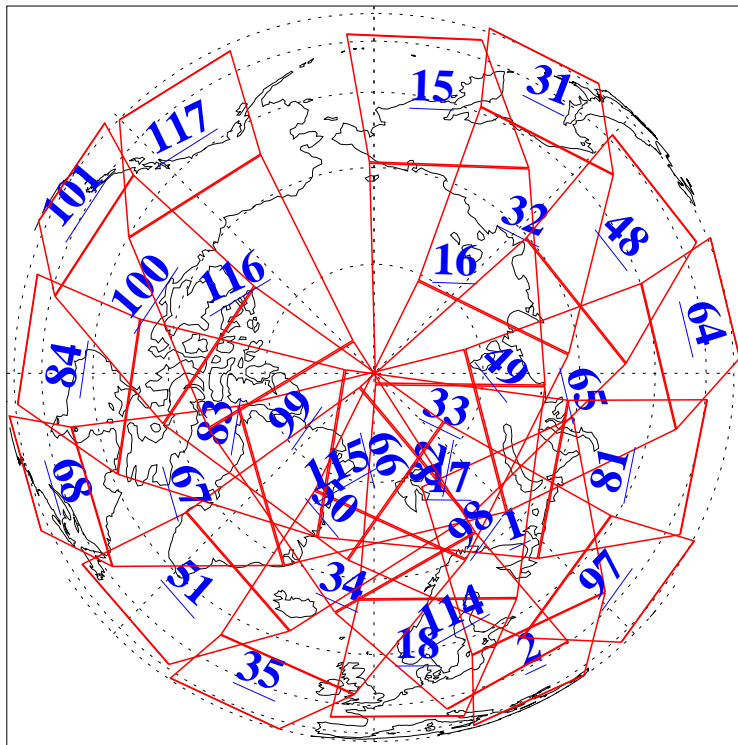

L1B Availability
AMSU Granules: 240
HSB Granules: 0
AIRS Granules: 240

16 Mar 2015
DoY 75
Aqua Day 4699
Granules: 1 to 120

Granules: 121 to 240

Legend: AMSU Available, HSB Available, AIRS Available

L1B Availability
AMSU Granules: 240
HSB Granules: 0
AIRS Granules: 240

16 Mar 2015
DoY 75
Aqua Day 4699

Ascending Granules

Descending Granules

Legend: AMSU Available, HSB Available, AIRS Available

L1B Availability
 AMSU Granules: 240
 HSB Granules: 0
 AIRS Granules: 240

16 Mar 2015
 DoY 75
 Aqua Day 4699

Northern Hemisphere Granules

Southern Hemisphere Granules

Legend: AMSU Available, HSB Available, AIRS Available