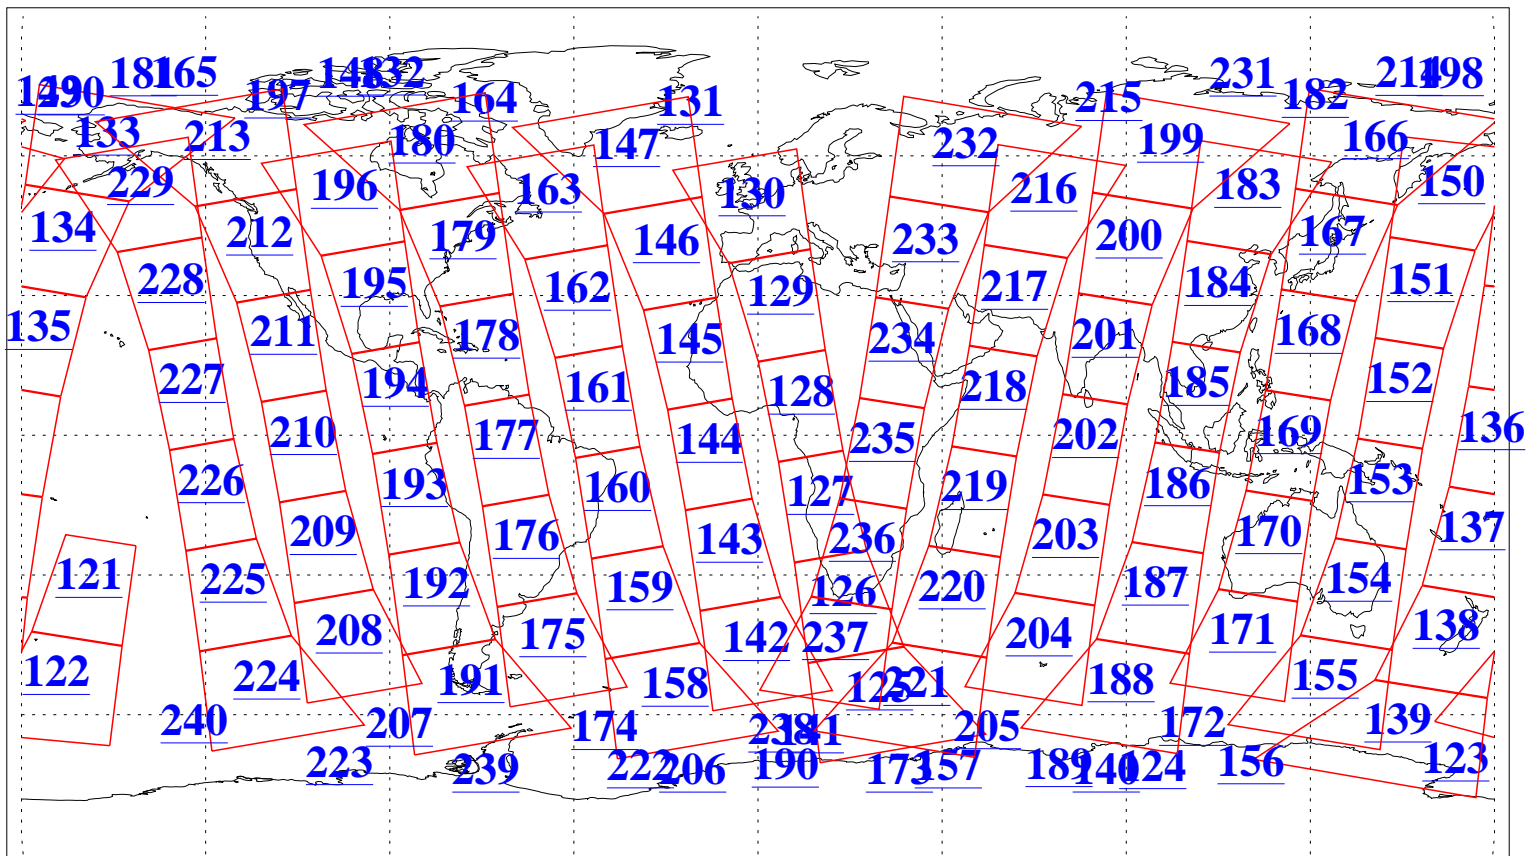

L1B Availability
AMSU Granules: 240
HSB Granules: 0
AIRS Granules: 240

16 Mar 2015
DoY 75
Aqua Day 4699
Granules: 1 to 120

Granules: 121 to 240

Legend: AMSU Available, HSB Available, AIRS Available

L1B Availability
AMSU Granules: 240
HSB Granules: 0
AIRS Granules: 240

16 Mar 2015
DoY 75
Aqua Day 4699

Ascending Granules

Descending Granules

Legend: AMSU Available, HSB Available, AIRS Available

L1B Availability
 AMSU Granules: 240
 HSB Granules: 0
 AIRS Granules: 240

16 Mar 2015
 DoY 75
 Aqua Day 4699

Northern Hemisphere Granules

Southern Hemisphere Granules

Legend: AMSU Available, HSB Available, AIRS Available