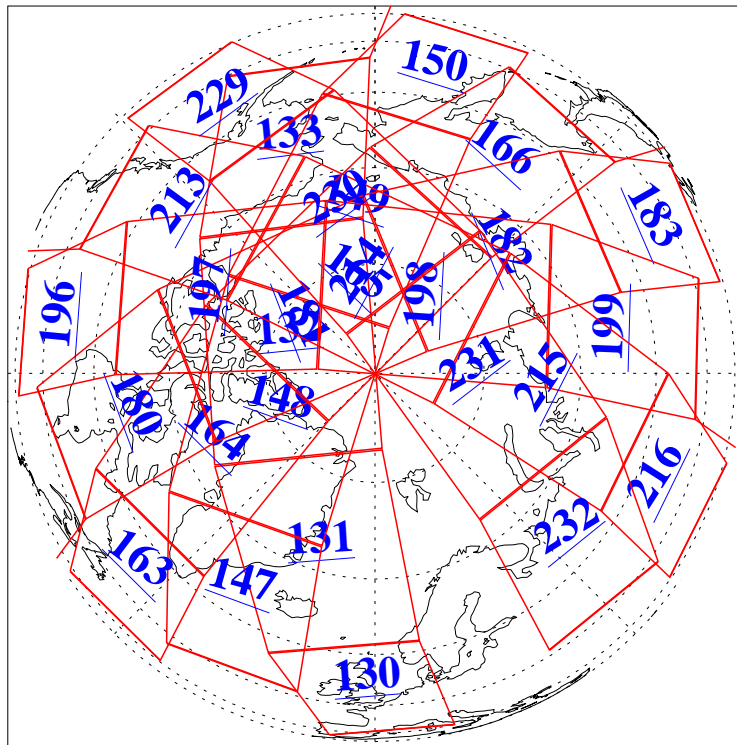

16 Mar 2015
DoY 75
Aqua Day 4699

Ascending Granules

Descending Granules

Legend: AMSU Available, HSB Available, AIRS Available

L1B Availability
 AMSU Granules: 240
 HSB Granules: 0
 AIRS Granules: 240

16 Mar 2015
 DoY 75
 Aqua Day 4699

Northern Hemisphere Granules

Southern Hemisphere Granules

Legend: AMSU Available, HSB Available, AIRS Available