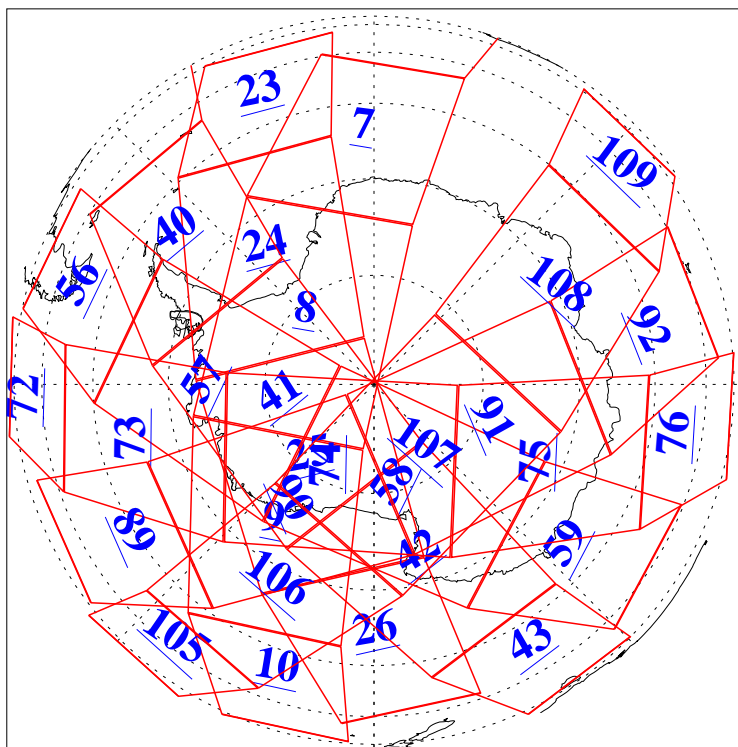

L1B Availability
AMSU Granules: 240
HSB Granules: 0
AIRS Granules: 240

16 Mar 2015
DoY 75
Aqua Day 4699
Granules: 1 to 120

Granules: 121 to 240

Legend: AMSU Available, HSB Available, AIRS Available

L1B Availability
AMSU Granules: 240
HSB Granules: 0
AIRS Granules: 240

16 Mar 2015
DoY 75
Aqua Day 4699

Ascending Granules

Descending Granules

Legend: AMSU Available, HSB Available, AIRS Available

L1B Availability
 AMSU Granules: 240
 HSB Granules: 0
 AIRS Granules: 240

16 Mar 2015
 DoY 75
 Aqua Day 4699

Northern Hemisphere Granules

Southern Hemisphere Granules

Legend: AMSU Available, HSB Available, AIRS Available