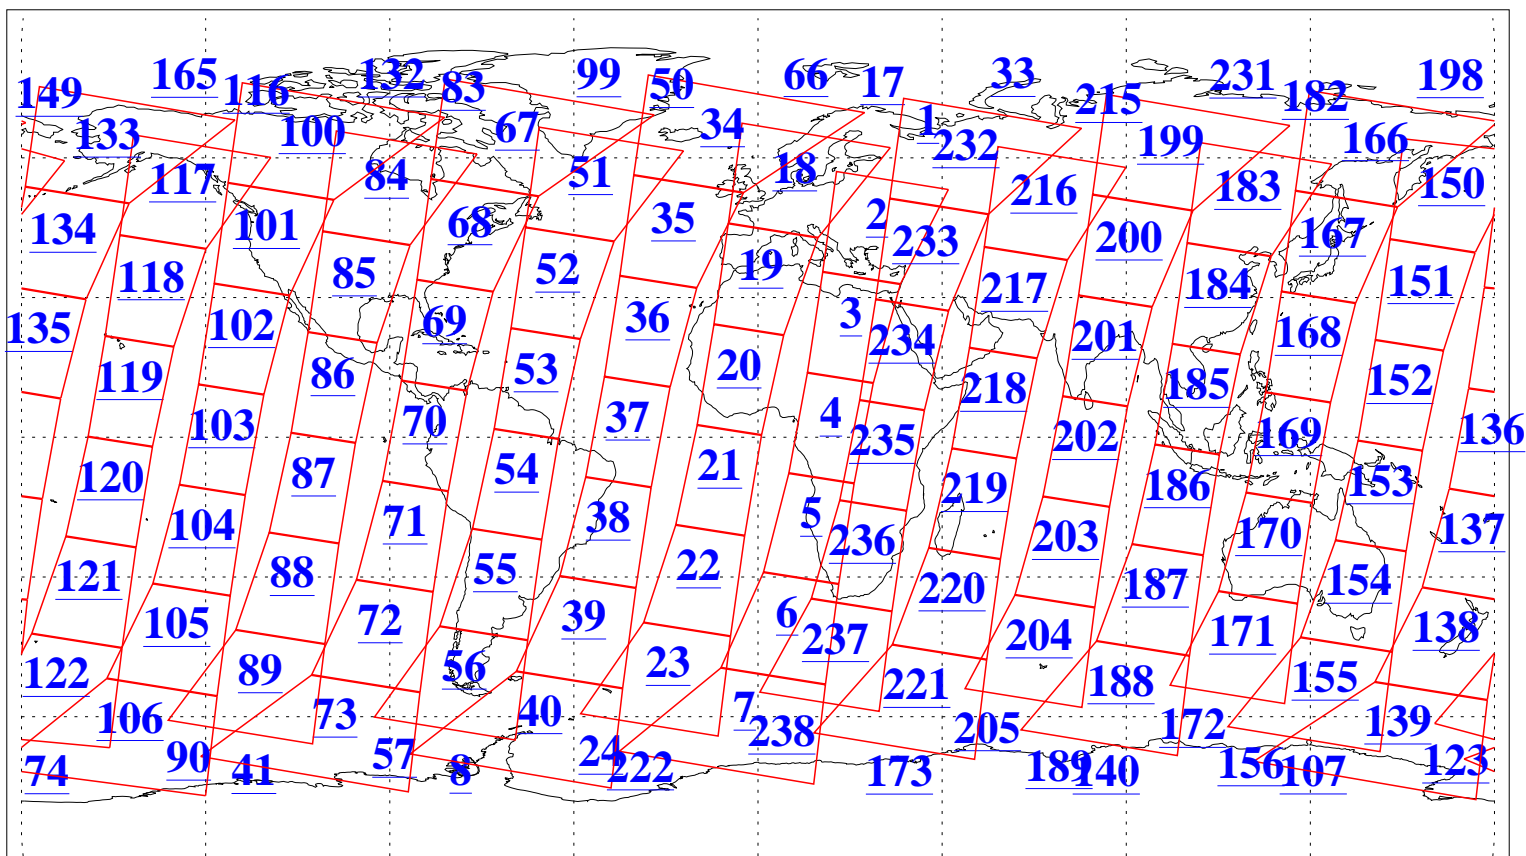

Legend: AMSU Available, HSB Available, AIRS Available