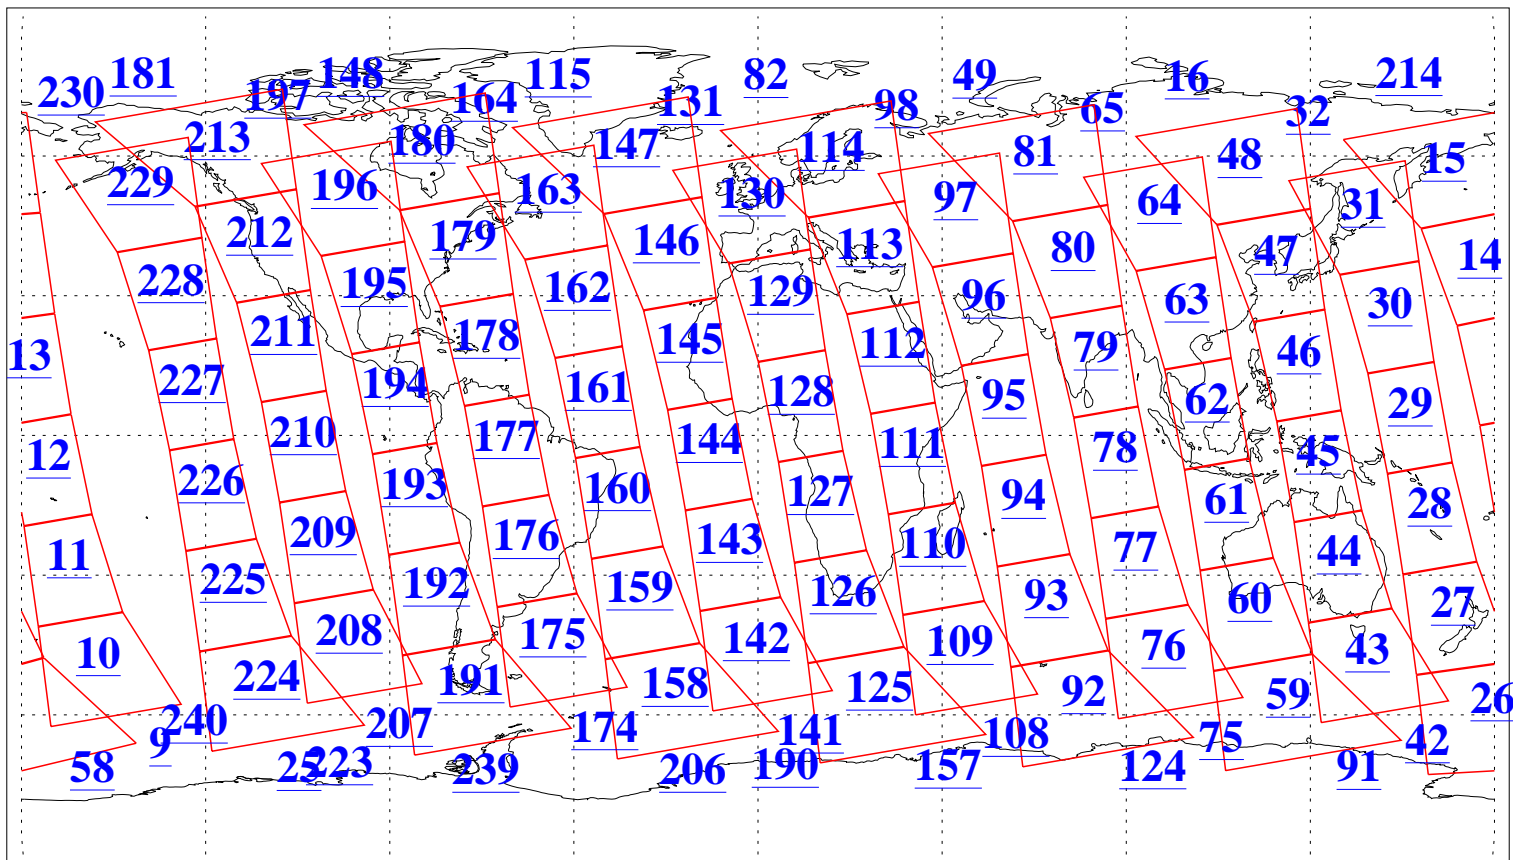

L1B Availability
AMSU Granules: 240
HSB Granules: 0
AIRS Granules: 240

16 Mar 2015
DoY 75
Aqua Day 4699

Ascending Granules

Descending Granules