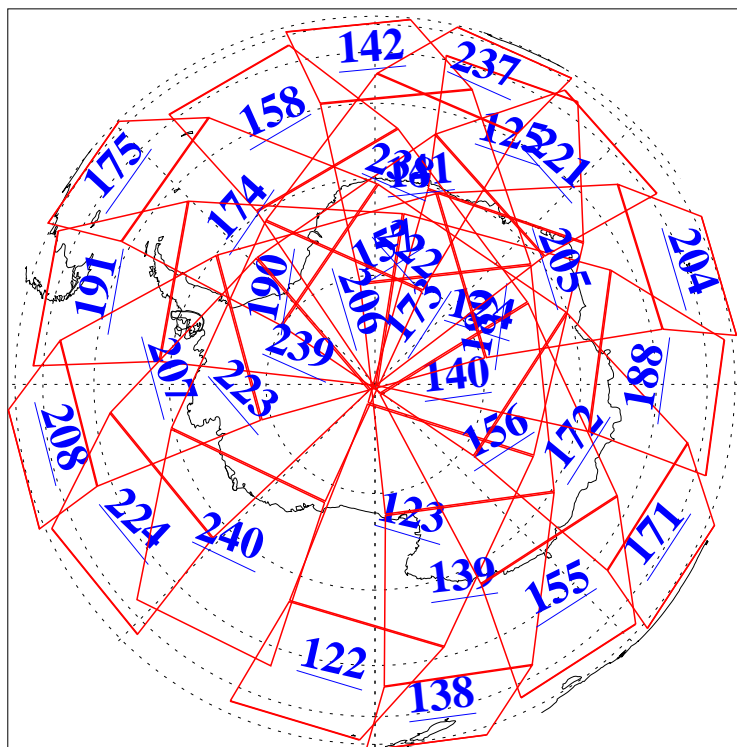

L1B Availability
AMSU Granules: 240
HSB Granules: 0
AIRS Granules: 240

16 Mar 2015
DoY 75
Aqua Day 4699
Granules: 1 to 120

Granules: 121 to 240

Legend: AMSU Available, HSB Available, AIRS Available

L1B Availability
AMSU Granules: 240
HSB Granules: 0
AIRS Granules: 240

16 Mar 2015
DoY 75
Aqua Day 4699

Ascending Granules

Descending Granules

Legend: AMSU Available, HSB Available, AIRS Available

L1B Availability
 AMSU Granules: 240
 HSB Granules: 0
 AIRS Granules: 240

16 Mar 2015
 DoY 75
 Aqua Day 4699

Northern Hemisphere Granules

Southern Hemisphere Granules

Legend: AMSU Available, HSB Available, AIRS Available