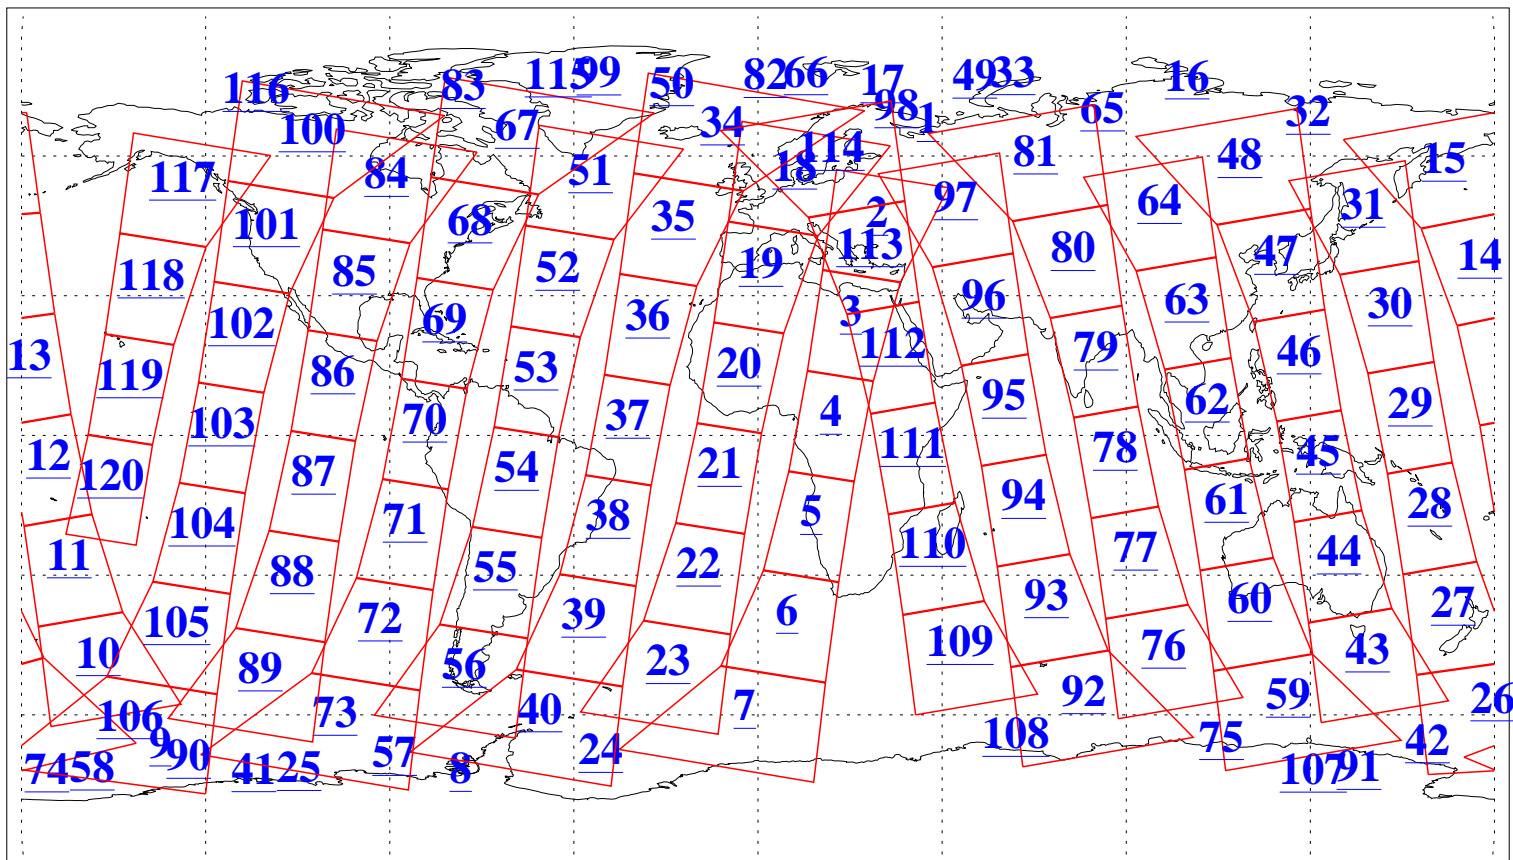

L1B Availability
AMSU Granules: 240
HSB Granules: 0
AIRS Granules: 240

16 Mar 2015
DoY 75
Aqua Day 4699
Granules: 1 to 120

Granules: 121 to 240

Legend: AMSU Available, HSB Available, AIRS Available

L1B Availability
AMSU Granules: 240
HSB Granules: 0
AIRS Granules: 240

16 Mar 2015
DoY 75
Aqua Day 4699

Ascending Granules

Descending Granules

Legend: AMSU Available, HSB Available, AIRS Available

L1B Availability
 AMSU Granules: 240
 HSB Granules: 0
 AIRS Granules: 240

16 Mar 2015
 DoY 75
 Aqua Day 4699

Northern Hemisphere Granules

Southern Hemisphere Granules

Legend: AMSU Available, HSB Available, AIRS Available